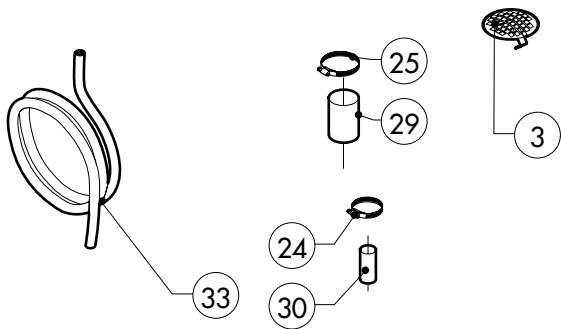

POS.	CODE	PIECES	DESCRIPTION
1	R10100140	1	DAMPER SYSTEM CAP
2	R14214240	1	STEAM GENERATOR ASSEMBLY
3	R10201700	1	DRAIN FILTER
4	R69150110	1	STEAM GENERATOR DESCALING CAP 1"1/4 F
5	R58006130	2	STEAM QUENCHING NOZZLE Ø 1
6	R14214190	1	HEAT EXCHANGER ACCESSORIES INCLUDED
7	R14214331	1	COOKING CABINET BURNER
8	R14214341	1	STEAM GENERATOR BURNER
9	R66605820	1	FLAME IGNITION CABLE/FLAME SENSOR CABLE
10	R66605800	1	FLAME IGNITION CABLE/FLAME SENSOR CABLE
11	R63050100	2	IGNITOR
12	R63050130	4	IGNITOR
13	R63020170	2	GAS SOLENOID VALVE
14	R63120020	2	VENTURI TUBE
15	R65060360	2	GAS BURNER FAN MOTOR
16	R77700056	2 MT	AIR INLET FLEXIBLE PIPE
17	R63140070	3	BURNER/HEAT EXCHANGER GASKET
18	R63140010	2	BOILER/HEAT EXCHANGER GASKET
19	R63140050	4	BURNER/FAN MOTOR GASKET

POS.	CODE	PIECES	DESCRIPTION
20	R11430360	2	ORIFICE D.13
21	R62180082	2	GAS INLET FLEXIBLE PIPE
22	R62180022	1	FLEXIBLE PIPE FOR BOILER DISCAUING
23	R63070010	1	GAS SAFETY PRESSURE SWITCH PG 901.61
24	R61630011	2	METAL CLAMPS 12-22/9
25	R61630031	4	METAL CLAMPS 40-60/9
26	R65110560	1	STEAM GENERATOR DRAIN MOTORIZED VALVE
27	R65320010	2	STEAM GENERATOR LEVEL PROBE
28	R70060020	1	DAMPER SYSTEM CAP GASKET
29	R70060040	2	SILICON COUPLING Ø 50
30	R70060080	1	SILICON COUPLING Ø 13
31	R62090478	5	ELBOW MIDDLING PIPE FITTING D.10
32	R62090468	1	"T" MIDDLING PIPE FITTING D.10
33	R70070050	1	PE D.10 MM X7 WATER FLEXIBLE PIPE (3 MT LONG)
34	R58004170	2	ORIFICE
35	R69180120	1	QUENCHING-DRAIN COLLECTOR