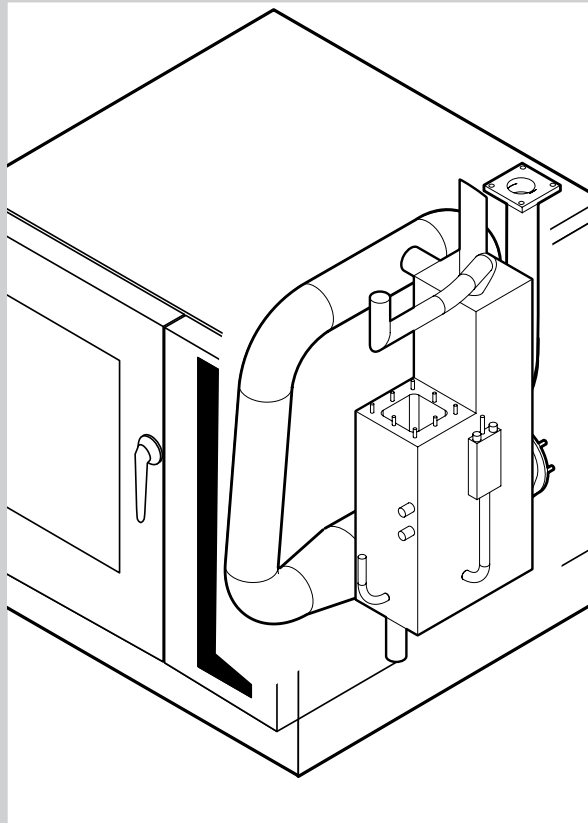

POS.	CODE	PIECES	DESCRIPTION
1	R10100140	1	DAMPER SYSTEM CAP
2	R14214240	1	STEAM GENERATOR ASSEMBLY
3	R10201700	1	DRAIN FILTER
4	R69150110	1	STEAM GENERATOR DESCALING CAP 1"1/4 F
5	R58006130	2	STEAM QUENCHING NOZZLE Ø 1
6	R14214190	1	HEAT EXCHANGER ACCESSORIES INCLUDED
7	R14214331	1	COOKING CABINET BURNER
8	R14214341	1	STEAM GENERATOR BURNER
9	R66605820	1	FLAME IGNITION CABLE/FLAME SENSOR CABLE
10	R66605800	1	FLAME IGNITION CABLE/FLAME SENSOR CABLE
11	R63050100	2	IGNITOR
12	R63050130	4	IGNITOR
13	R63020170	2	GAS SOLENOID VALVE
14	R63120020	2	VENTURI TUBE
15	R65060360	2	GAS BURNER FAN MOTOR
16	R77700056	2 MT	AIR INLET FLEXIBLE PIPE
17	R63140070	3	BURNER/HEAT EXCHANGER GASKET
18	R63140010	2	BOILER/HEAT EXCHANGER GASKET
19	R63140050	4	BURNER/FAN MOTOR GASKET

POS.	CODE	PIECES	DESCRIPTION
20	R11430360	2	ORIFICE D.13
21	R62180082	2	GAS INLET FLEXIBLE PIPE
22	R62180022	1	FLEXIBLE PIPE FOR BOILER DISCAUING
23	R63070010	1	GAS SAFETY PRESSURE SWITCH PG 901.61
24	R61630011	2	METAL CLAMPS 12-22/9
25	R61630031	4	METAL CLAMPS 40-60/9
26	R65110560	1	STEAM GENERATOR DRAIN MOTORIZED VALVE
27	R65320010	2	STEAM GENERATOR LEVEL PROBE
28	R70060020	1	DAMPER SYSTEM CAP GASKET
29	R70060040	2	SILICON COUPLING Ø 50
30	R70060080	1	SILICON COUPLING Ø 13
31	R62090478	5	ELBOW MIDDLING PIPE FITTING D.10
32	R62090468	1	"T" MIDDLING PIPE FITTING D.10
33	R70070050	1	PE D.10 MM X7 WATER FLEXIBLE PIPE (3 MT LONG)
34	R58004170	2	ORIFICE
35	R69180120	1	QUENCHING-DRAIN COLLECTOR