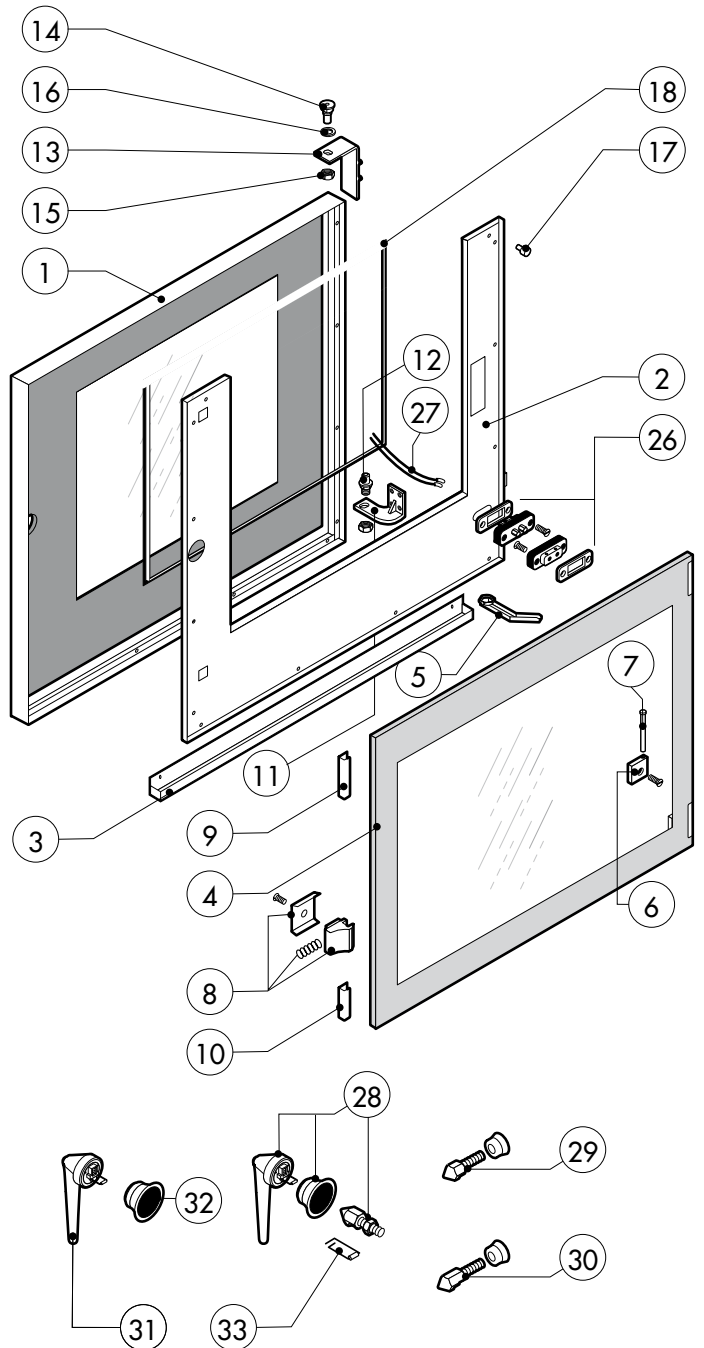

POS.	CODE	PIECES	DESCRIPTION
1	R14102010	1	DOOR ASSEMBLY
2	R14214980	1	CONTROL PANEL
3	R11200650	1	SPRITZER EXTENSION
4	R11200380	1	SPRITZER UNION
5	R14102121	1	COOKING CABINET ASSEMBLY
6	R14102141	1	COOKING CABINET ASSEMBLY
7	R14210641	1	FAN GUARD PANEL ASSEMBLY
8	R14214380	1	RIGHT SIDE PANEL
9	R14214390	1	LEFT SIDE PANEL
10	R14214400	1	REAR PANEL
11	R14214170	1	COVER PANEL
12	R58003110	2	FAN GUARD FASTENING SCREW
13	R70044210	1	FRONT GASKET
14	R75300030	1	FAN GUARD GRID Ø 190
15	R69180190	1	DRIP TRAY
16	R14210680	1	REMOVABLE RACK DX
17	R14210690	1	REMOVABLE RACK SX

POS.	CODE	PIECES	DESCRIPTION

POS.	CODE	PIECES	DESCRIPTION
1	R14214200	1	DOOR
2	R14214430	1	INNER DOOR PANEL
3	R69180200	1	INNER DOOR PANEL DRIP TRAY
4	R71201650	1	INNER DOOR GLASS
5	R69180000	1	DOOR DRIP TRAY DRAINAGE
6	R58001760	2	INNER GLASS SOLID HINGE
7	R58001770	2	INNER GLASS HINGE PIN
8	R58001780	2	INNER GLASS CATCH KIT
9	R11401340	1	TOP "C" PROFILE
10	R11401360	1	LOWER "C" PROFILE
11	R11207240	1	LOWER DOOR HINGE
12	R58002670	1	LOWER HINGE PIN
13	R11200560	1	UPPER DOOR HINGE
14	R58002150	1	HINGE PIN
15	R58004050	2	NUT FOR UPPER DOOR HINGE
16	R10401710	1	WASHER FOR UPPER DOOR HINGE
17	R70050100	6	GLASS SILICON SPACERS
18	R70042760	1	GLASS GASKET
19	R66110310	1	DOOR LAMPS CABLE SET

POS.	CODE	PIECES	DESCRIPTION
20	R11401440	1	LAMP COVER
21	R71500150	1	GLASS LAMP
22	R70044200	1	LAMP GASKET
23	R11401450	1	GLASS HOLDER LAMP FLANGE
24	R65270020	1	LIGHT 20W 12V G4
25	R65270450	1	LIGHT SOCKET
26	R65260750	1	LAMPS CONTACT BLOCK
27	R66110300	1	LAMPS CONTACT CABLE SET
28	R11100300	1	DOOR HANDLE ASSEMBLY
29	R69010260	1	DOOR LATCH 1 STEP
30	R69010270	1	DOOR LATCH 2 STEP
31	R69010250	1	DOOR CATCH KIT
32	R69010630	1	INNER DOOR CATCH PLASTIC COVER
33	R61620132	1	PRONG FLANGE