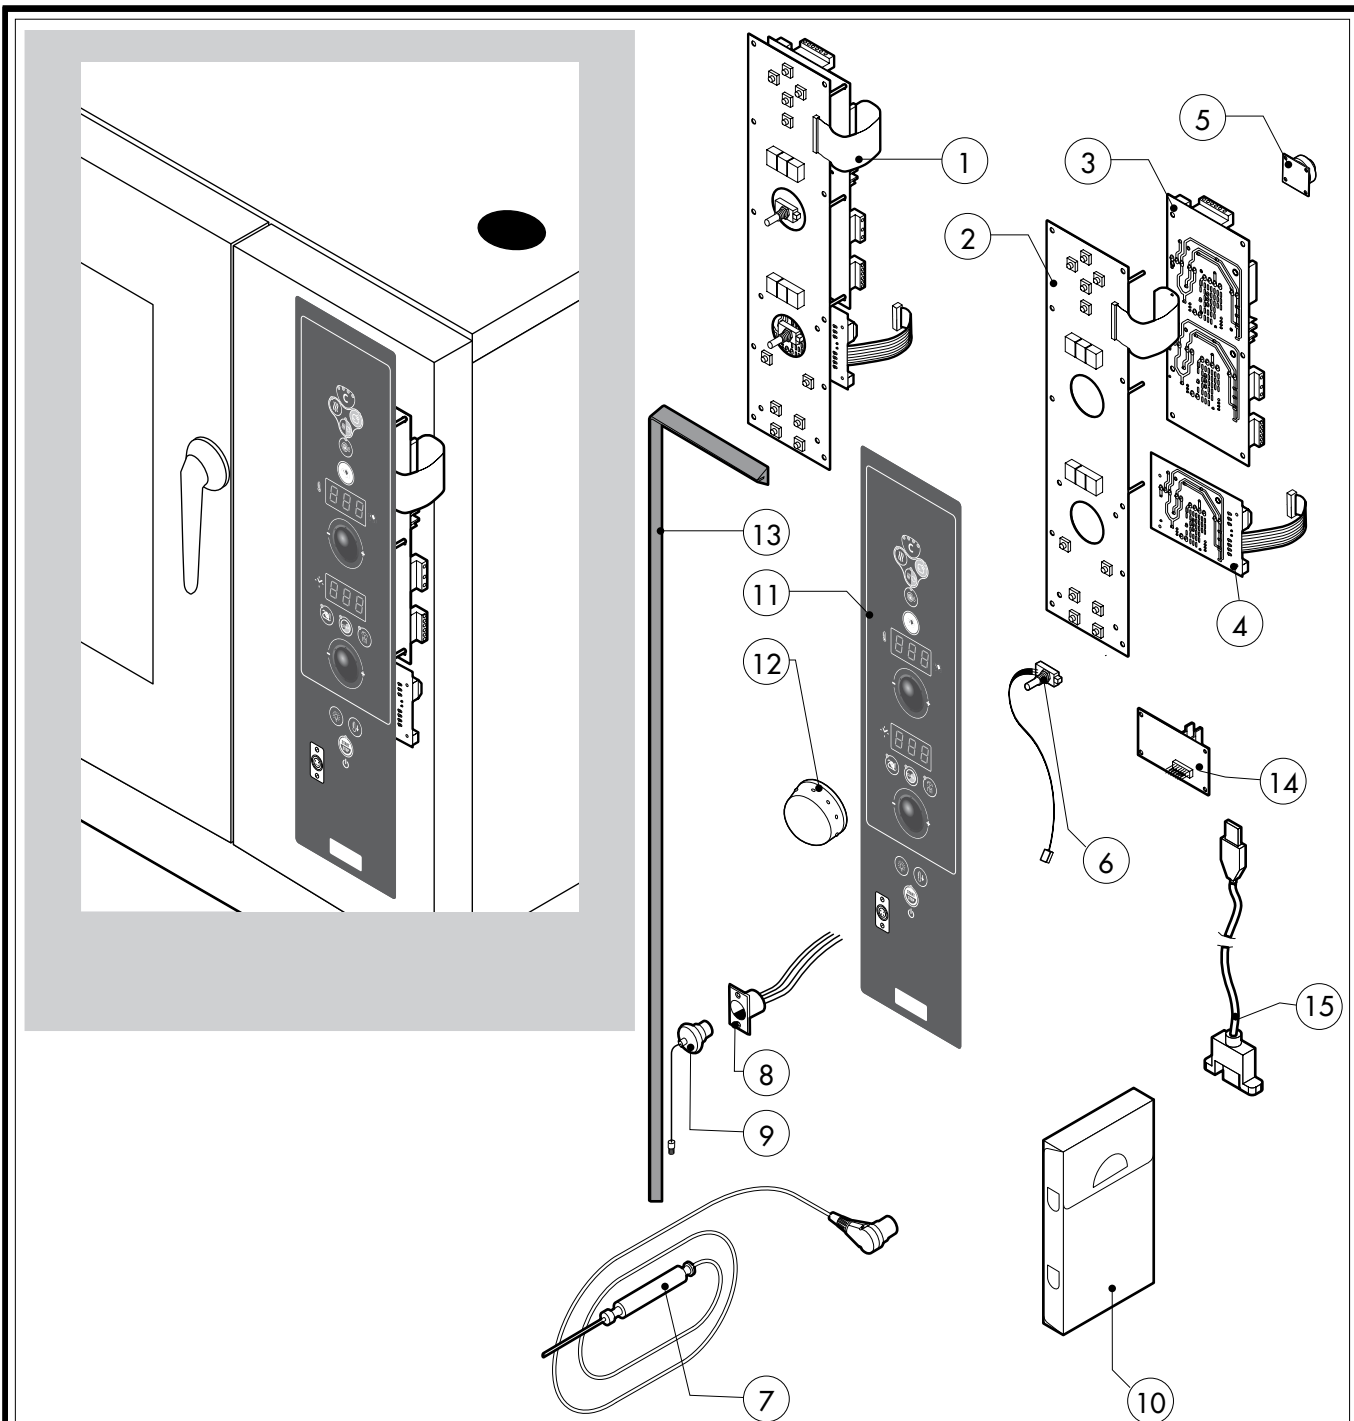

POS.	CODE	PIECES	DESCRIPTION
1	R65302110	1	CONTROL PANEL P.C. BOARD "S" MOD
2	R65302240	1	RELAY PC BOARD "S" MOD
3	R65302250	1	MAIN PC BOARD "S" MOD
4	R65302260	1	BOILER CONTROL PC BOARD "S" MOD
5	R65301960	1	PC BOARD BUZZER
6	R65301940	2	FRONT PC BOARD ENCODER
7	R65321120	1	CORE TEMPERATURE PROBE
8	R65320920	1	CORE TEMPERATURE PROBE FEMALE CONNECTOR
9	R65321020	1	COVER FOR FEMALE CONNECTOR
10	R86020420	1	CORE TEMPERATURE PROBE BOX
11	-	1	PLATE "S"
12	R69030260	2	KNOB
13	R70044250	1	CONTROL PANEL GASKET
14	R65301950	1	BOILER CONTROL PC BOARD
15	R65301970	1	PC BOARD CONNECTION USB

POS.	CODE	PIECES	DESCRIPTION