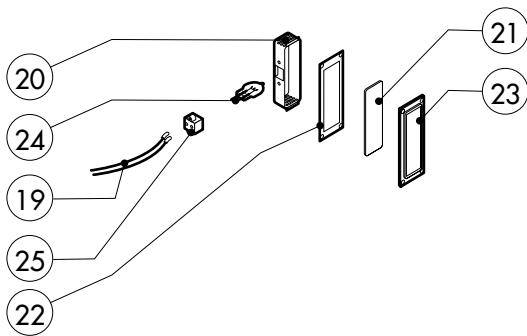

POS.	CODE	PIECES	DESCRIPTION
1	R14102010	1	DOOR ASSEMBLY
2	R14214980	1	CONTROL PANEL
3	R11200650	1	SPRITZER EXTENSION
4	R11200380	1	SPRITZER UNION
5	R14102121	1	COOKING CABINET ASSEMBLY
6	R14102141	1	COOKING CABINET ASSEMBLY
7	R14210641	1	FAN GUARD PANEL ASSEMBLY
8	R14214380	1	RIGHT SIDE PANEL
9	R14214390	1	LEFT SIDE PANEL
10	R14214400	1	REAR PANEL
11	R14214170	1	COVER PANEL
12	R58003110	2	FAN GUARD FASTENING SCREW
13	R70044210	1	FRONT GASKET
14	R75300030	1	FAN GUARD GRID Ø 190
15	R69180190	1	DRIP TRAY
16	R14210680	1	REMOVABLE RACK DX
17	R14210690	1	REMOVABLE RACK SX

POS.	CODE	PIECES	DESCRIPTION

POS.	CODE	PIECES	DESCRIPTION
1	R14214200	1	DOOR
2	R14214430	1	INNER DOOR PANEL
3	R69180200	1	INNER DOOR PANEL DRIP TRAY
4	R71201650	1	INNER DOOR GLASS
5	R69180000	1	DOOR DRIP TRAY DRAINAGE
6	R58001760	2	INNER GLASS SOLID HINGE
7	R58001770	2	INNER GLASS HINGE PIN
8	R58001780	2	INNER GLASS CATCH KIT
9	R11401340	1	TOP "C" PROFILE
10	R11401360	1	LOWER "C" PROFILE
11	R11207240	1	LOWER DOOR HINGE
12	R58002670	1	LOWER HINGE PIN
13	R11200560	1	UPPER DOOR HINGE
14	R58002150	1	HINGE PIN
15	R58004050	2	NUT FOR UPPER DOOR HINGE
16	R10401710	1	WASHER FOR UPPER DOOR HINGE
17	R70050100	6	GLASS SILICON SPACERS
18	R70042760	1	GLASS GASKET
19	R66110310	1	DOOR LAMPS CABLE SET