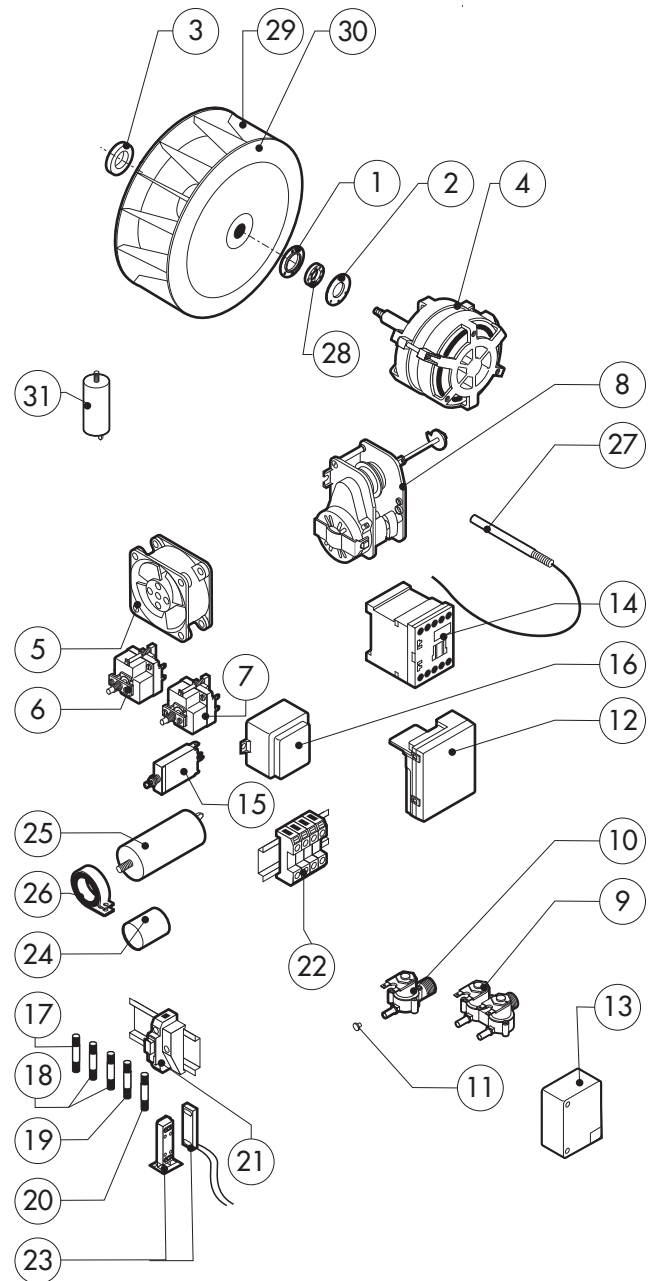

POS.	CODE	PIECES	DESCRIPTION
1	R14102010	1	DOOR ASSEMBLY
2	R14214980	1	CONTROL PANEL
3	R11200650	1	SPRITZER EXTENSION
4	R11200380	1	SPRITZER UNION
5	R14102121	1	COOKING CABINET ASSEMBLY
6	R14102141	1	COOKING CABINET ASSEMBLY
7	R14210641	1	FAN GUARD PANEL ASSEMBLY
8	R14214380	1	RIGHT SIDE PANEL
9	R14214390	1	LEFT SIDE PANEL
10	R14214400	1	REAR PANEL
11	R14214170	1	COVER PANEL
12	R58003110	2	FAN GUARD FASTENING SCREW
13	R70044210	1	FRONT GASKET
14	R75300030	1	FAN GUARD GRID Ø 190
15	R69180190	1	DRIP TRAY
16	R14210680	1	REMOVABLE RACK DX
17	R14210690	1	REMOVABLE RACK SX

POS.	CODE	PIECES	DESCRIPTION

POS.	CODE	PIECES	DESCRIPTION
1	R14214200	1	DOOR
2	R14214430	1	INNER DOOR PANEL
3	R69180200	1	INNER DOOR PANEL DRIP TRAY
4	R71201650	1	INNER DOOR GLASS
5	R69180000	1	DOOR DRIP TRAY DRAINAGE
6	R58001760	2	INNER GLASS SOLID HINGE
7	R58001770	2	INNER GLASS HINGE PIN
8	R58001780	2	INNER GLASS CATCH KIT
9	R11401340	1	TOP "C" PROFILE
10	R11401360	1	LOWER "C" PROFILE
11	R11207240	1	LOWER DOOR HINGE
12	R58002670	1	LOWER HINGE PIN
13	R11200560	1	UPPER DOOR HINGE
14	R58002150	1	HINGE PIN
15	R58004050	2	NUT FOR UPPER DOOR HINGE
16	R10401710	1	WASHER FOR UPPER DOOR HINGE
17	R70050100	6	GLASS SILICON SPACERS
18	R70042760	1	GLASS GASKET
19	R66110310	1	DOOR LAMPS CABLE SET

POS.	CODE	PIECES	DESCRIPTION
20	R11401440	1	LAMP COVER
21	R71500150	1	GLASS LAMP
22	R70044200	1	LAMP GASKET
23	R11401450	1	GLASS HOLDER LAMP FLANGE
24	R65270020	1	LIGHT 20W 12V G4
25	R65270450	1	LIGHT SOCKET
26	R65260750	1	LAMPS CONTACT BLOCK
27	R66110300	1	LAMPS CONTACT CABLE SET
28	R11100300	1	DOOR HANDLE ASSEMBLY
29	R69010260	1	DOOR LATCH 1 STEP
30	R69010270	1	DOOR LATCH 2 STEP
31	R69010250	1	DOOR CATCH KIT
32	R69010630	1	INNER DOOR CATCH PLASTIC COVER
33	R61620132	1	PRONG FLANGE