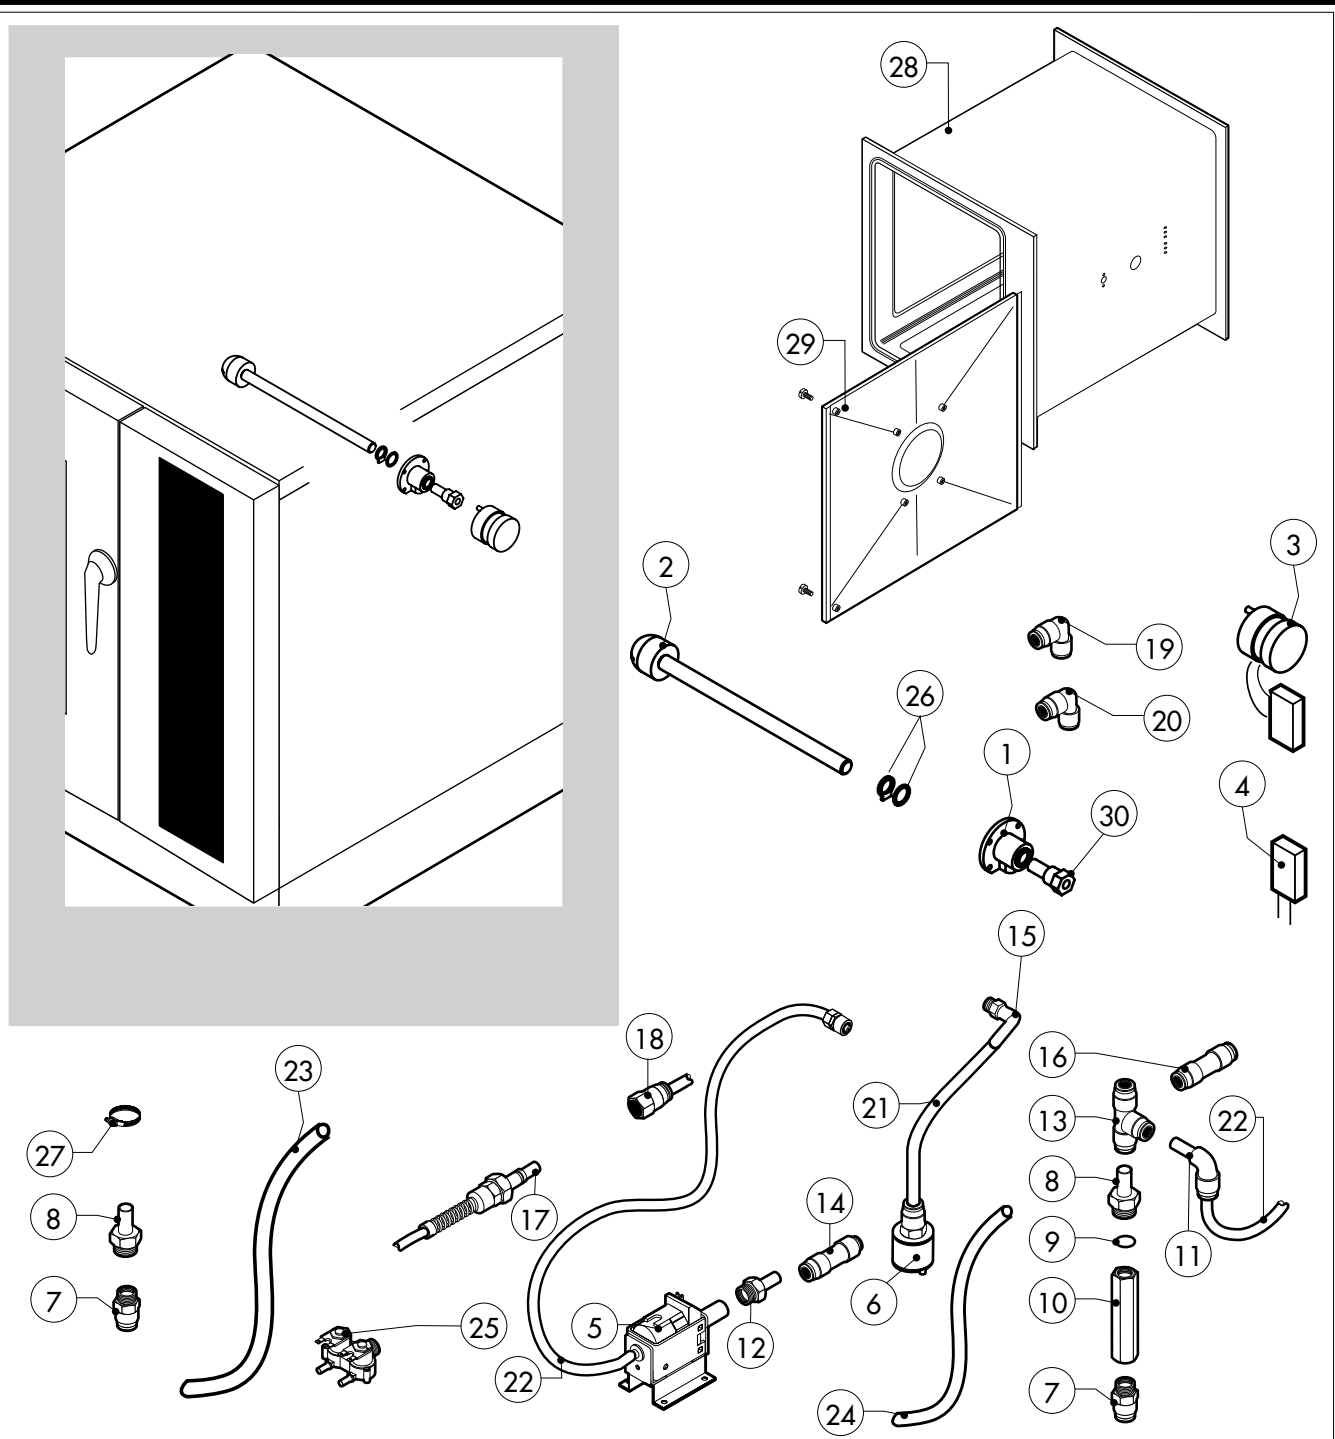

POS.	CODE	PIECES	DESCRIPTION
1	R58007020	1	WASHING SYSTEM FLANGE
2	R58007040	1	WASHING SYSTEM INNER ASSEMBLY
3	R65090250	1	WASHING GEARED MOTORS WITH CAPACITOR
4	R65190230	1	CAPACITOR 0,27 F
5	R65110600	1	DETRGENT PUMP
6	R65110650	1	BOTTOM FILTER
7	R62090508	1	10X1/4 STRAIGHT THREADED TERMINAL PIPE FITTING
8	R62090518	5	10X1/4 END SIDE PIPE FITTING (WITH TANG)
9	R70010050	6	OR GASKETS
10	R65110640	2	ANTI-BACK FLOW
11	R62090528	3	ELBOW PIPE FITTING (WITH TANG) 10 X 10
12	R62090608	1	8X1/8 END SIDE PIPE FITTING (WITH TANG)
13	R62090468	1	1" MIDDLING PIPE FITTING D.10
14	R62090618	1	10-8 REDUCTION PIPE FITTING
15	R62090648	1	ELBOW PIPE FITTING
16	R62090458	1	STRAIGHT MIDDLING PIPE FITTING D.10
17	R62090482	1	RAPID MALE PIPE FITTING
18	R62090538	1	1/4" FEMALE STRAIGHT PIPE FITTING FOR D.8X6 PIPE
19	R62090633	1	ELBOW PIPE FITTING BRASS D.10

POS.	CODE	PIECES	DESCRIPTION
20	R62090663	1	ELBOW PIPE FITTING BRASS D.10x1/4"
21	R70070100	1	PE D.8 MM X 6 DETERGENT FLEXIBLE PIPE
22	R70070070	1	PE D.10 MM X7 WATER FLEXIBLE PIPE (3 MT LONG)
23	R70070080	1	PE D.23 MM X13 FLEXIBLE PIPE (1 MT LONG)
24	R70070090	1	PE D.12 MM X7 SILICONE PIPE (1 MT LONG)
25	R65110210	1	SOLENOID VALVE 220V 50HZ
26	R70045120	1	GASKETS KIT
27	R61630011	2	METAL CLAMPS 12-22/9
28	R14215650	1	COOKING CABINET ASSEMBLY
29	R14210630	1	FAN GUARD PANEL ASSEMBLY
30	R58007000	1	ROTATING PIVOT