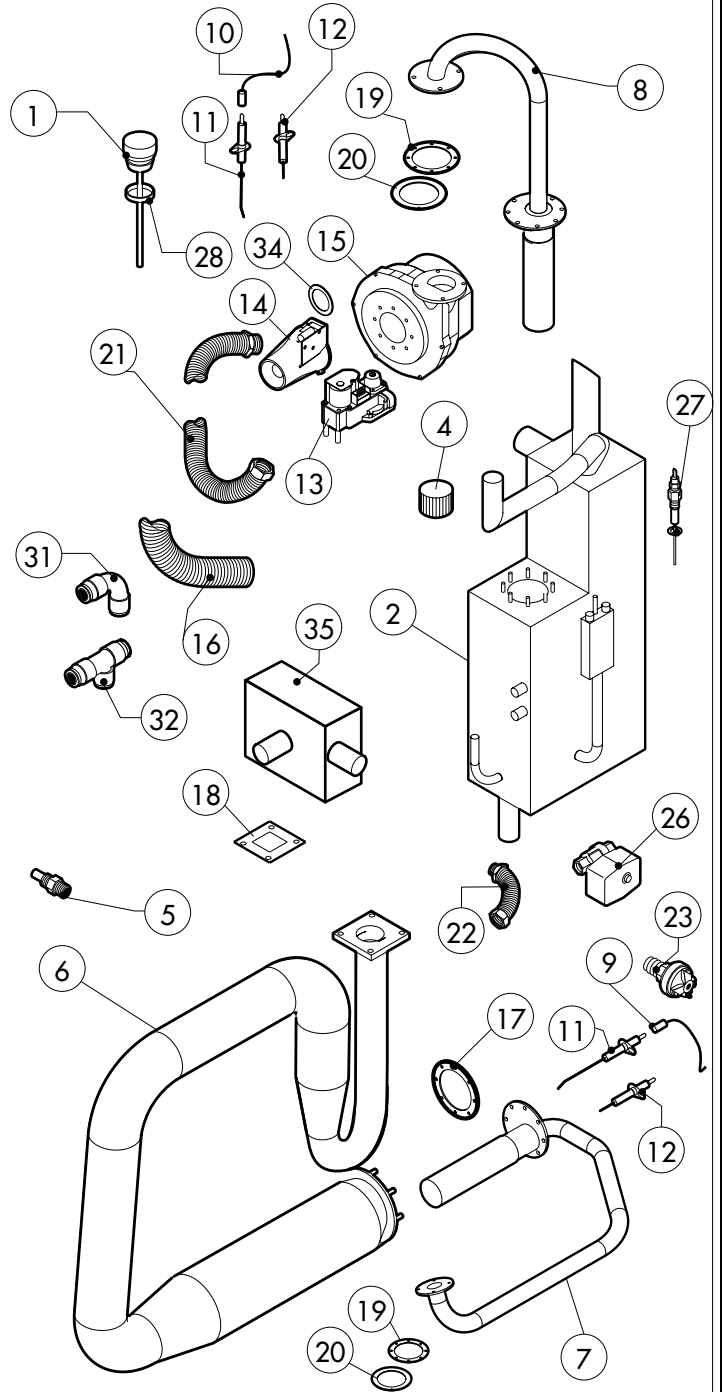

POS.	CODE	PIECES	DESCRIPTION
1	R10100140	1	DAMPER SYSTEM CAP
2	R14214240	1	STEAM GENERATOR ASSEMBLY
3	R10201700	1	DRAIN FILTER
4	R69150110	1	STEAM GENERATOR DESCALING CAP 1"1/4 F
5	R58006130	2	STEAM QUENCHING NOZZLE Ø 1
6	R14214190	1	HEAT EXCHANGER ACCESSORIES INCLUDED
7	R14214331	1	COOKING CABINET BURNER
8	R14214341	1	STEAM GENERATOR BURNER
9	R66605820	1	FLAME IGNITION CABLE/FLAME SENSOR CABLE
10	R66605800	1	FLAME IGNITION CABLE/FLAME SENSOR CABLE
11	R63050100	2	IGNITOR
12	R63050130	4	IGNITOR
13	R63020170	2	GAS SOLENOID VALVE
14	R63120020	2	VENTURI TUBE
15	R65060360	2	GAS BURNER FAN MOTOR
16	R77700056	2 MT	AIR INLET FLEXIBLE PIPE
17	R63140070	3	BURNER/HEAT EXCHANGER GASKET
18	R63140010	2	BOILER/HEAT EXCHANGER GASKET
19	R63140050	4	BURNER/FAN MOTOR GASKET

POS.	CODE	PIECES	DESCRIPTION
20	R11430360	2	ORIFICE D.13
21	R62180082	2	GAS INLET FLEXIBLE PIPE
22	R62180022	1	FLEXIBLE PIPE FOR BOILER DISCAUING
23	R63070010	1	GAS SAFETY PRESSURE SWITCH PG 901.61
24	R61630011	2	METAL CLAMPS 12-22/9
25	R61630031	4	METAL CLAMPS 40-60/9
26	R65110560	1	STEAM GENERATOR DRAIN MOTORIZED VALVE
27	R65320010	2	STEAM GENERATOR LEVEL PROBE
28	R70060020	1	DAMPER SYSTEM CAP GASKET
29	R70060040	2	SILICON COUPLING Ø 50
30	R70060080	1	SILICON COUPLING Ø 13
31	R62090478	5	ELBOW MIDDLING PIPE FITTING D.10
32	R62090468	1	"T" MIDDLING PIPE FITTING D.10
33	R70070050	1	PE D.10 MM X7 WATER FLEXIBLE PIPE (3 MT LONG)
34	R58004170	2	ORIFICE
35	R69180120	1	QUENCHING-DRAIN COLLECTOR