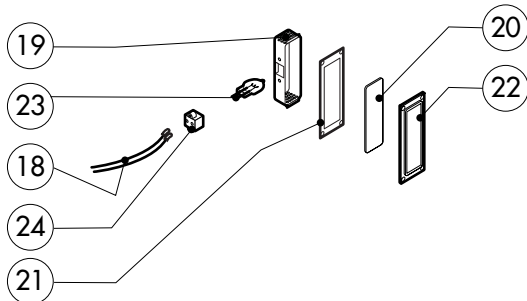

POS.	CODE	PIECES	DESCRIPTION
1	R18100070	1	DOOR ASSEMBLY
2	R18204080	1	CONTROL PANEL
3	R11201970	1	SPRITZER EXTENSION
4	R11200380	1	SPRITZER UNION
5	R18100430	1	COOKING CABINET ASSEMBLY
6	R18408290	1	FAN GUARD PANEL ASSEMBLY
7	R18408380	2	SIDE PANEL
8	R18408370	1	REAR PANEL
9	R18408410	1	COVER PANEL
10	R58006400	4	FAN GUARD FASTENING SCREW
11	R70044110	1	FRONT GASKET
12	R18204150	1	REMOVABLE RACK DX
13	R18204160	1	REMOVABLE RACK SX

POS.	CODE	PIECES	DESCRIPTION

POS.	CODE	PIECES	DESCRIPTION
1	R18203970	1	DOOR
2	R18203940	1	INNER DOOR PANEL
3	R71201510	1	INNER DOOR GLASS
4	R58001760	2	INNER GLASS SOLID HINGE
5	R58001770	2	INNER GLASS HINGE PIN
6	R58001780	2	INNER GLASS CATCH KIT
7	R11401340	2	TOP "C" PROFILE
8	R18203910	1	LOWER SUPPORT GLASS
9	R18203920	1	TOP SUPPORT GLASS
10	R18404500	1	LOWER DOOR HINGE
11	R58002520	1	LOWER HINGE PIN
12	R11200560	1	UPPER DOOR HINGE
13	R58002150	1	HINGE PIN
14	R58004050	2	NUT FOR UPPER DOOR HINGE
15	R10401710	1	WASHER FOR UPPER DOOR HINGE
16	R70050100	6	GLASS SILICON SPACERS
17	R70044150	1	GLASS GASKET
18	R66110320	1	DOOR LAMPS CABLE SET
19	R11401440	1	LAMP COVER
20	R71500150	1	GLASS LAMP
21	R70044200	1	LAMP GASKET