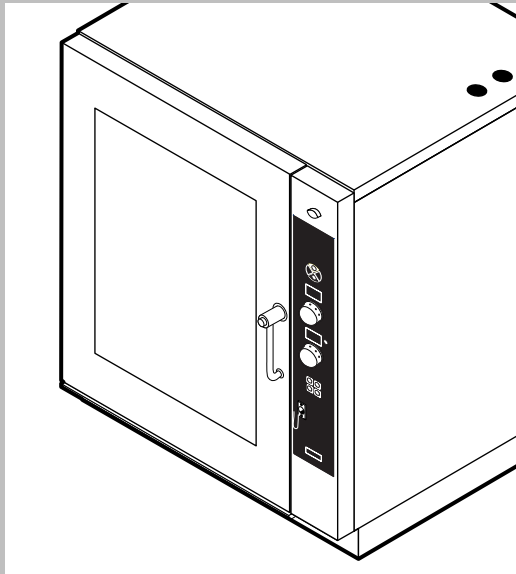

POS.	CODE	PIECES	DESCRIPTION
1	R18100070	1	DOOR ASSEMBLY
2	R18204080	1	CONTROL PANEL
3	R11201970	1	SPRITZER EXTENSION
4	R11200380	1	SPRITZER UNION
5	R18100430	1	COOKING CABINET ASSEMBLY
6	R18408290	1	FAN GUARD PANEL ASSEMBLY
7	R18408380	2	SIDE PANEL
8	R18408370	1	REAR PANEL
9	R18408410	1	COVER PANEL
10	R58006400	4	FAN GUARD FASTENING SCREW
11	R70044110	1	FRONT GASKET
12	R18204150	1	REMOVABLE RACK DX
13	R18204160	1	REMOVABLE RACK SX

POS.	CODE	PIECES	DESCRIPTION

POS.	CODE	PIECES	DESCRIPTION
1	R18203970	1	DOOR
2	R18203940	1	INNER DOOR PANEL
3	R71201510	1	INNER DOOR GLASS
4	R58001760	2	INNER GLASS SOLID HINGE
5	R58001770	2	INNER GLASS HINGE PIN
6	R58001780	2	INNER GLASS CATCH KIT
7	R11401340	2	TOP "C" PROFILE
8	R18203910	1	LOWER SUPPORT GLASS
9	R18203920	1	TOP SUPPORT GLASS
10	R18404500	1	LOWER DOOR HINGE
11	R58002520	1	LOWER HINGE PIN
12	R11200560	1	UPPER DOOR HINGE
13	R58002150	1	HINGE PIN
14	R58004050	2	NUT FOR UPPER DOOR HINGE
15	R10401710	1	WASHER FOR UPPER DOOR HINGE
16	R70050100	6	GLASS SILICON SPACERS
17	R70044150	1	GLASS GASKET
18	R66110320	1	DOOR LAMPS CABLE SET
19	R11401440	1	LAMP COVER
20	R71500150	1	GLASS LAMP
21	R70044200	1	LAMP GASKET