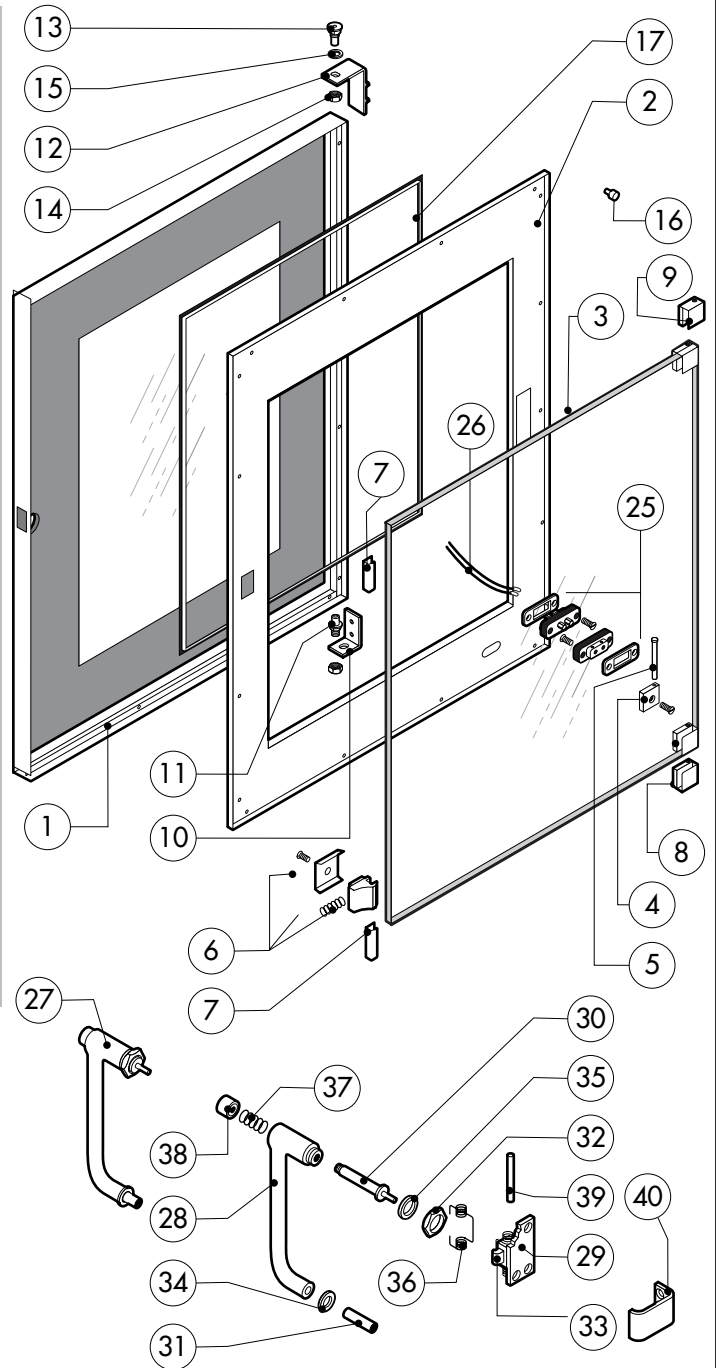

POS.	CODE	PIECES	DESCRIPTION
1	R18100070	1	DOOR ASSEMBLY
2	R18204080	1	CONTROL PANEL
3	R11201970	1	SPRITZER EXTENSION
4	R11200380	1	SPRITZER UNION
5	R18100430	1	COOKING CABINET ASSEMBLY
6	R18408290	1	FAN GUARD PANEL ASSEMBLY
7	R18408380	2	SIDE PANEL
8	R18408370	1	REAR PANEL
9	R18408410	1	COVER PANEL
10	R58006400	4	FAN GUARD FASTENING SCREW
11	R70044110	1	FRONT GASKET
12	R18204150	1	REMOVABLE RACK DX
13	R18204160	1	REMOVABLE RACK SX

POS.	CODE	PIECES	DESCRIPTION

POS.	CODE	PIECES	DESCRIPTION
1	R18203970	1	DOOR
2	R18203940	1	INNER DOOR PANEL
3	R71201510	1	INNER DOOR GLASS
4	R58001760	2	INNER GLASS SOLID HINGE
5	R58001770	2	INNER GLASS HINGE PIN
6	R58001780	2	INNER GLASS CATCH KIT
7	R11401340	2	TOP "C" PROFILE
8	R18203910	1	LOWER SUPPORT GLASS
9	R18203920	1	TOP SUPPORT GLASS
10	R18404500	1	LOWER DOOR HINGE
11	R58002520	1	LOWER HINGE PIN
12	R11200560	1	UPPER DOOR HINGE
13	R58002150	1	HINGE PIN
14	R58004050	2	NUT FOR UPPER DOOR HINGE
15	R10401710	1	WASHER FOR UPPER DOOR HINGE
16	R70050100	6	GLASS SILICON SPACERS
17	R70044150	1	GLASS GASKET
18	R66110320	1	DOOR LAMPS CABLE SET
19	R11401440	1	LAMP COVER
20	R71500150	1	GLASS LAMP
21	R70044200	1	LAMP GASKET

POS.	CODE	PIECES	DESCRIPTION
22	R11401450	1	GLASS HOLDER LAMP FLANGE
23	R65270020	1	LIGHT 20W 12V G4
24	R65270450	1	LIGHT SOCKET
25	R65260750	1	LAMPS CONTACT BLOCK
26	R66110300	1	LAMPS CONTACT CABLE SET
27	R69015000	1	DOOR HANDLE ASSEMBLY
28	R09200230	1	DOOR HANDLE
29	R10100110	1	PRONG FLANGE
30	R58003240	1	DOOR HANDLE BUTTON ROD
31	R58004270	1	DOOR HANDLE SPACER
32	R58004830	1	RING NUT M18x1
33	R58005050	1	DOOR HANDLE PRONG
34	R58005340	1	DOOR HANDLE LOWER INSULATION WASHER
35	R58005350	1	DOOR HANDLE UPPER INSULATION WASHER
36	R61620012	1	DOOR HANDLE CATCH SPRING
37	R61620041	1	DOOR HANDLE BUTTON SPRING
38	R69031190	1	DOOR HANDLE PUSH BUTTON
39	R58002160	1	DOOR HANDLE PRONG PIN
40	R18202020	1	DOOR HANDLE PRONG COUPLER