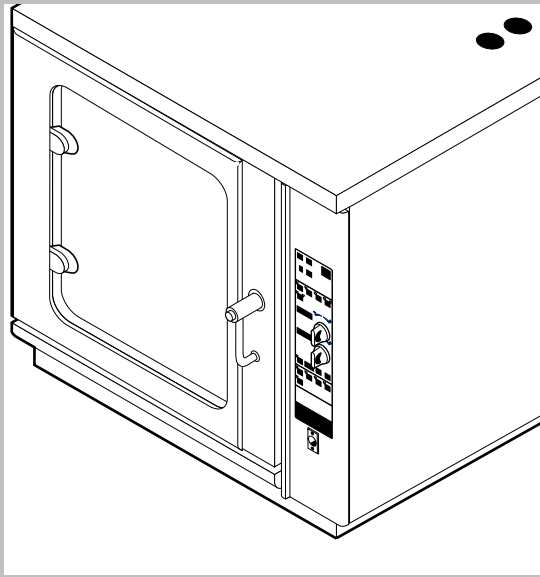

POS.	CODE	PIECES	DESCRIPTION
1	R10104250	1	DOOR ASSEMBLY
2	R10205140	1	CONTROL PANEL
3	R10206480	1	SPRITZER EXTENSION
4	R10206540	1	SPRITZER UNION
5	R10207271	1	FAN GUARD PANEL ASSEMBLY
6	R10207491	1	COOKING CABINET ASSEMBLY
7	R10212380	1	RIGHT SIDE PANEL
8	R10212390	1	LEFT SIDE PANEL
9	R10212400	1	REAR PANEL
10	R10212770	1	COVER PANEL
11	R58003100	2	FAN GUARD FASTENING SCREW
12	R70043270	1	FRONT GASKET
13	R75300020	1	FAN GUARD GRID Ø 120
14	R75300090	1	FAN GUARD GRID Ø 350

POS.	CODE	PIECES	DESCRIPTION

POS.	CODE	PIECES	DESCRIPTION
1	R09200230	1	DOOR HANDLE
2	R10100110	1	PRONG FLANGE
3	R10201190	1	LOWER DOOR HINGE
4	R10201290	1	UPPER DOOR HINGE
5	R10207620	1	DOOR
6	R10208290	1	FRONT LOWER DOOR PANEL CATCH
7	R10208300	1	FRONT UPPER DOOR PANEL CATCH
8	R10208330	1	FRONT DOOR PANEL
9	R10400150	2	LIGHT PROTECTION
10	R10401710	1	WASHER FOR UPPER DOOR HINGE
11	R10408130	1	INNER DOOR PANEL
12	R10456040	1	LOWER HINGE FOR FRONT DOOR PANEL
13	R10456050	1	UPPER HINGE FOR FRONT DOOR PANEL
14	R58002150	1	HINGE PIN
15	R58002160	1	DOOR HANDLE PRONG PIN
16	R58002760	1	DOOR HANDLE PRONG COUPLER
17	R58003240	1	DOOR HANDLE BUTTON ROD
18	R58004050	1	NUT FOR UPPER DOOR HINGE
19	R58004270	1	DOOR HANDLE SPACER