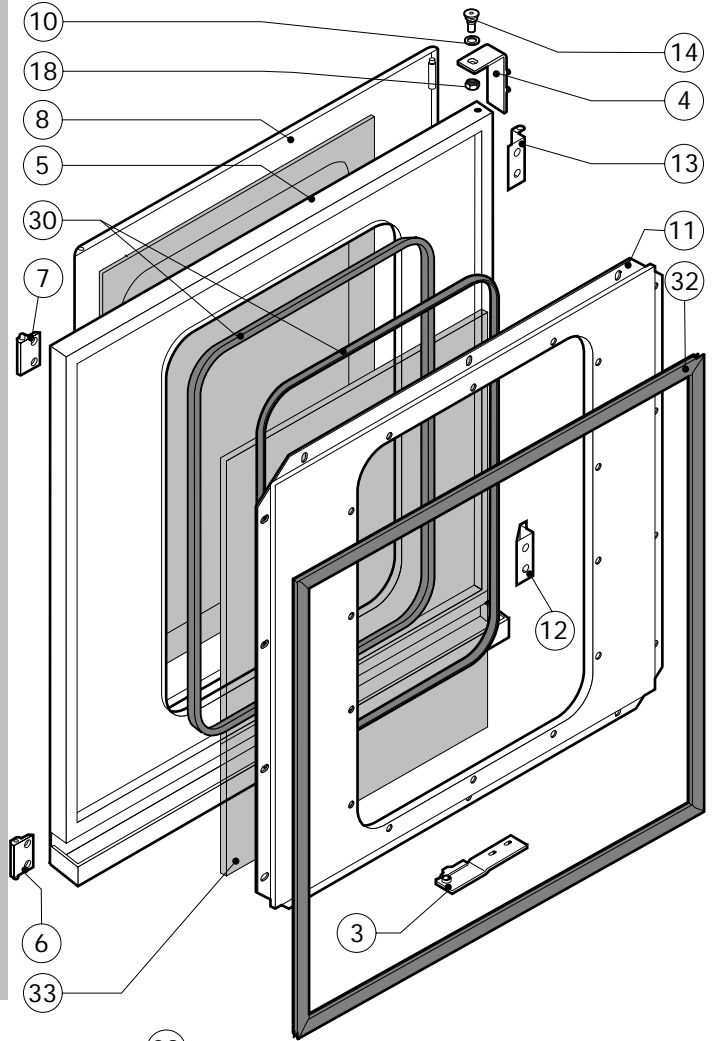

POS.	CODE	PIECES	DESCRIPTION
1	R10104250	1	DOOR ASSEMBLY
2	R10205140	1	CONTROL PANEL
3	R10206480	1	SPRITZER EXTENSION
4	R10206540	1	SPRITZER UNION
5	R10207271	1	FAN GUARD PANEL ASSEMBLY
6	R10207491	1	COOKING CABINET ASSEMBLY
7	R10212380	1	RIGHT SIDE PANEL
8	R10212390	1	LEFT SIDE PANEL
9	R10212400	1	REAR PANEL
10	R10212770	1	COVER PANEL
11	R58003100	2	FAN GUARD FASTENING SCREW
12	R70043270	1	FRONT GASKET
13	R75300020	1	FAN GUARD GRID Ø 120
14	R75300090	1	FAN GUARD GRID Ø 350

POS.	CODE	PIECES	DESCRIPTION

POS.	CODE	PIECES	DESCRIPTION
1	R09200230	1	DOOR HANDLE
2	R10100110	1	PRONG FLANGE
3	R10201190	1	LOWER DOOR HINGE
4	R10201290	1	UPPER DOOR HINGE
5	R10207620	1	DOOR
6	R10208290	1	FRONT LOWER DOOR PANEL CATCH
7	R10208300	1	FRONT UPPER DOOR PANEL CATCH
8	R10208330	1	FRONT DOOR PANEL
9	R10400150	2	LIGHT PROTECTION
10	R10401710	1	WASHER FOR UPPER DOOR HINGE
11	R10408130	1	INNER DOOR PANEL
12	R10456040	1	LOWER HINGE FOR FRONT DOOR PANEL
13	R10456050	1	UPPER HINGE FOR FRONT DOOR PANEL
14	R58002150	1	HINGE PIN
15	R58002160	1	DOOR HANDLE PRONG PIN
16	R58002760	1	DOOR HANDLE PRONG COUPLER
17	R58003240	1	DOOR HANDLE BUTTON ROD
18	R58004050	1	NUT FOR UPPER DOOR HINGE
19	R58004270	1	DOOR HANDLE SPACER

POS.	CODE	PIECES	DESCRIPTION
20	R58004830	1	RING NUT M18x1
21	R58005050	1	DOOR HANDLE PRONG
22	R58005340	1	DOOR HANDLE LOWER INSULATION WASHER
23	R58005350	1	DOOR HANDLE UPPER INSULATION WASHER
24	R61620012	1	DOOR HANDLE CATCH SPRING
25	R61620041	1	DOOR HANDLE BUTTON SPRING
26	R65270020	2	LIGHT 20W 12V G4
27	R65270400	2	LIGHT SOCKET
28	R69015000	1	DOOR HANDLE ASSEMBLY
29	R69031190	1	DOOR HANDLE PUSH BUTTON
30	R70040200	2	GLASS GASKET
31	R70040800	2	LIGHT PROTECTION GASKET
32	R70042030	1	DOOR GASKET
33	R71030120	1	DOOR GLASS