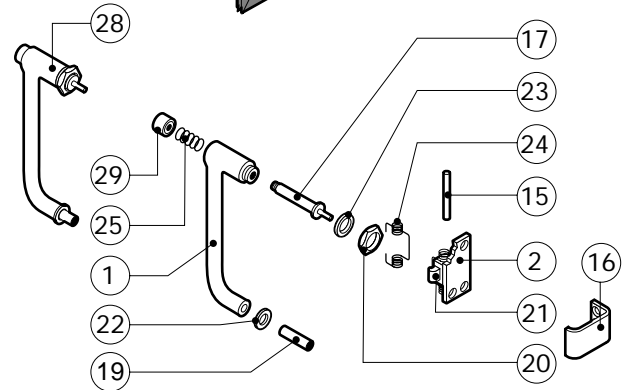

POS.	CODE	PIECES	DESCRIPTION
1	R10104250	1	DOOR ASSEMBLY
2	R10205140	1	CONTROL PANEL
3	R10206480	1	SPRITZER EXTENSION
4	R10206540	1	SPRITZER UNION
5	R10207271	1	FAN GUARD PANEL ASSEMBLY
6	R10207491	1	COOKING CABINET ASSEMBLY
7	R10212380	1	RIGHT SIDE PANEL
8	R10212390	1	LEFT SIDE PANEL
9	R10212400	1	REAR PANEL
10	R10212770	1	COVER PANEL
11	R58003100	2	FAN GUARD FASTENING SCREW
12	R70043270	1	FRONT GASKET
13	R75300020	1	FAN GUARD GRID Ø 120
14	R75300090	1	FAN GUARD GRID Ø 350

POS.	CODE	PIECES	DESCRIPTION

POS.	CODE	PIECES	DESCRIPTION
1	R09200230	1	DOOR HANDLE
2	R10100110	1	PRONG FLANGE
3	R10201190	1	LOWER DOOR HINGE
4	R10201290	1	UPPER DOOR HINGE
5	R10207620	1	DOOR
6	R10208290	1	FRONT LOWER DOOR PANEL CATCH
7	R10208300	1	FRONT UPPER DOOR PANEL CATCH
8	R10208330	1	FRONT DOOR PANEL
9	R10400150	2	LIGHT PROTECTION
10	R10401710	1	WASHER FOR UPPER DOOR HINGE
11	R10408130	1	INNER DOOR PANEL
12	R10456040	1	LOWER HINGE FOR FRONT DOOR PANEL
13	R10456050	1	UPPER HINGE FOR FRONT DOOR PANEL
14	R58002150	1	HINGE PIN
15	R58002160	1	DOOR HANDLE PRONG PIN
16	R58002760	1	DOOR HANDLE PRONG COUPLER
17	R58003240	1	DOOR HANDLE BUTTON ROD
18	R58004050	1	NUT FOR UPPER DOOR HINGE
19	R58004270	1	DOOR HANDLE SPACER

POS.	CODE	PIECES	DESCRIPTION
20	R58004830	1	RING NUT M18x1
21	R58005050	1	DOOR HANDLE PRONG
22	R58005340	1	DOOR HANDLE LOWER INSULATION WASHER
23	R58005350	1	DOOR HANDLE UPPER INSULATION WASHER
24	R61620012	1	DOOR HANDLE CATCH SPRING
25	R61620041	1	DOOR HANDLE BUTTON SPRING
26	R65270020	2	LIGHT 20W 12V G4
27	R65270400	2	LIGHT SOCKET
28	R69015000	1	DOOR HANDLE ASSEMBLY
29	R69031190	1	DOOR HANDLE PUSH BUTTON
30	R70040200	2	GLASS GASKET
31	R70040800	2	LIGHT PROTECTION GASKET
32	R70042030	1	DOOR GASKET
33	R71030120	1	DOOR GLASS