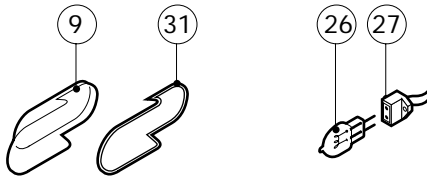

POS.	CODE	PIECES	DESCRIPTION
1	R10104250	1	DOOR ASSEMBLY
2	R10205140	1	CONTROL PANEL
3	R10206480	1	SPRITZER EXTENSION
4	R10206540	1	SPRITZER UNION
5	R10207271	1	FAN GUARD PANEL ASSEMBLY
6	R10207491	1	COOKING CABINET ASSEMBLY
7	R10212380	1	RIGHT SIDE PANEL
8	R10212390	1	LEFT SIDE PANEL
9	R10212400	1	REAR PANEL
10	R10212770	1	COVER PANEL
11	R58003100	2	FAN GUARD FASTENING SCREW
12	R70043270	1	FRONT GASKET
13	R75300020	1	FAN GUARD GRID Ø 120
14	R75300090	1	FAN GUARD GRID Ø 350

POS.	CODE	PIECES	DESCRIPTION

POS.	CODE	PIECES	DESCRIPTION
1	R09200230	1	DOOR HANDLE
2	R10100110	1	PRONG FLANGE
3	R10201190	1	LOWER DOOR HINGE
4	R10201290	1	UPPER DOOR HINGE
5	R10207620	1	DOOR
6	R10208290	1	FRONT LOWER DOOR PANEL CATCH
7	R10208300	1	FRONT UPPER DOOR PANEL CATCH
8	R10208330	1	FRONT DOOR PANEL
9	R10400150	2	LIGHT PROTECTION
10	R10401710	1	WASHER FOR UPPER DOOR HINGE
11	R10408130	1	INNER DOOR PANEL
12	R10456040	1	LOWER HINGE FOR FRONT DOOR PANEL
13	R10456050	1	UPPER HINGE FOR FRONT DOOR PANEL
14	R58002150	1	HINGE PIN
15	R58002160	1	DOOR HANDLE PRONG PIN
16	R58002760	1	DOOR HANDLE PRONG COUPLER
17	R58003240	1	DOOR HANDLE BUTTON ROD
18	R58004050	1	NUT FOR UPPER DOOR HINGE
19	R58004270	1	DOOR HANDLE SPACER