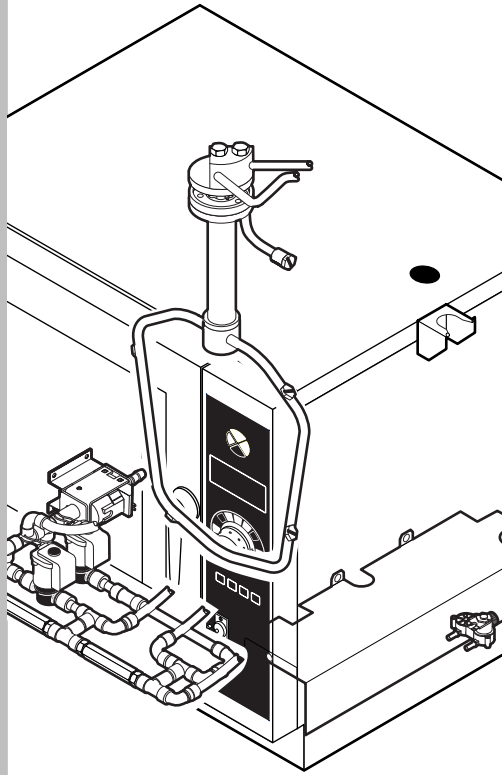

POS.	CODE	PIECES	DESCRIPTION
1	R11208600	1	DOOR UNTIL N°----CRXXXXXX0
	R11101390	1	DOOR FROM N°----CRXXXXXX1
2	R11208610	1	INNER DOOR PANEL UNTIL N°----CRXXXXXX0
	R11208730	1	INNER DOOR PANEL FROM N°----CRXXXXXX1
3	R11100200	1	INNER DOOR GLASS
4	R58001760	2	INNER GLASS SOLID HINGE
5	R58001770	2	INNER GLASS HINGE PIN
6	R58001780	2	INNER GLASS CATCH KIT
7	R11401340	1	TOP "C" PROFILE
8	R11401360	1	LOWER "C" PROFILE
9	R11207250	1	LOWER DOOR HINGE UNTIL N°----CRXXXXXX0
	R11207240	1	LOWER DOOR HINGE FROM N°----CRXXXXXX1
10	R58002520	1	LOWER HINGE PIN UNTIL N°----CRXXXXXX0
	R58002670	1	LOWER HINGE PIN FROM N°----CRXXXXXX1
11	R11200560	1	UPPER DOOR HINGE
12	R58002150	1	HINGE PIN
13	R58004050	2	NUT FOR UPPER DOOR HINGE
14	R10401710	1	WASHER FOR UPPER DOOR HINGE
15	R70050100	6	GLASS SILICON SPACERS

POS.	CODE	PIECES	DESCRIPTION
16	R70040730	1	GLASS GASKET
17	R66110320	1	DOOR LAMPS CABLE SET
18	R11401440	1	LAMP COVER
19	R71500150	1	GLASS LAMP
20	R70044200	1	LAMP GASKET
21	R11401450	1	GLASS HOLDER LAMP FLANGE
22	R65270020	1	LIGHT 20W 12V G4
23	R65270450	1	LIGHT SOCKET
24	R65260750	1	LAMPS CONTACT BLOCK
25	R66110300	1	LAMPS CONTACT CABLE SET
26	R11100300	1	DOOR HANDLE ASSEMBLY
27	R69010260	1	DOOR LATCH 1 STEP
28	R69010270	1	DOOR LATCH 2 STEP
29	R69010250	1	DOOR CATCH KIT
30	R69010630	1	INNER DOOR CATCH PLASTIC COVER
31	R61620132	1	PRONG FLANGE
32	R11200520	1	DOOR DRIP TRAY DRAINAGE