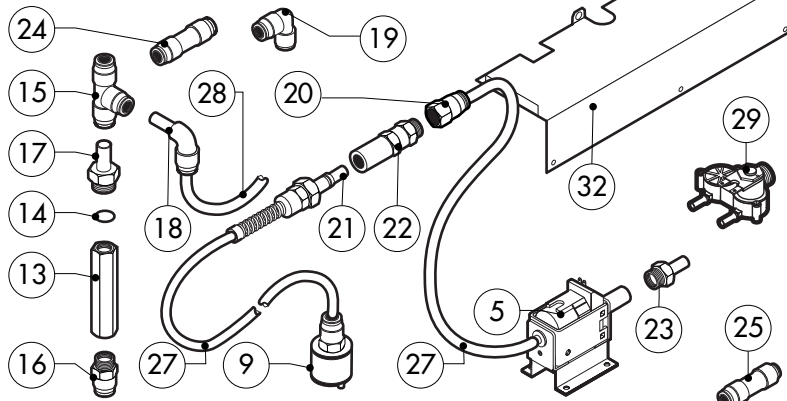

POS.	CODE	PIECES	DESCRIPTION
1	R11200871	1	WASHING SYSTEM EXTERNAL ASSEMBLY
2	R58004960	1	WASHING SYSTEM INNER FLANGE
3	R11100500	1	WASHING DEVICE ASSEMBLY
4	R70045090	1	GASKETS KIT
5	R65110600	1	DETRGENT PUMP
6	R62210032	4	1,3 L/MIN RINSING JET
7	R62210042	1	0,56 L/MIN DETERGENT JET
8	R58004980	2	WASHING DEVICE ROTATION BUSH
9	R65110650	1	BOTTOM FILTER
10	R62220012	2	SPHERA D.14
11	R61620041	2	SPRING
12	R58005000	2	1/2" MALE COVER
13	R65110640	2	ANTI-BACK FLOW
14	R70010050	4	OR GASKETS
15	R62090468	5	"T" MIDLING PIPE FITTING D.10
16	R62090508	1	10X1/4 STRAIGHT THREADED TERMINAL PIPE FITTING
17	R62090518	3	10X1/4 END SIDE PIPE FITTING (WITH TANG)
18	R62090528	10	ELBOW PIPE FITTING (WITH TANG) 10 X 10
19	R62090478	4	ELBOW MIDLING PIPE FITTING D.10

POS.	CODE	PIECES	DESCRIPTION
20	R62090538	1	1/4" FEMALE STRAIGHT PIPE FITTING FOR D.8X6 PIPE
21	R62090482	1	RAPID MALE PIPE FITTING
22	R62090492	1	RAPID FEMALE PIPE FITTING
23	R62090608	1	8X1/8 END SIDE PIPE FITTING (WITH TANG)
24	R62090458	1	STRAIGHT MIDLING PIPE FITTING D.10
25	R62090618	1	10-8 REDUCTION PIPE FITTING
26	R62090548	4	10-6 REDUCTION PIPE FITTING
27	R70070100	1	PE D.8 MM X 6 DETERGENT FLEXIBLE PIPE
28	R70070050	1	PE D.10 MM X7 WATER FLEXIBLE PIPE (3 MT LONG)
29	R65110200	1	SOLENOID VALVE 220V 50HZ
30	R11200180	1	COVER PANEL
31	R11402000	1	WASHING DEVICE EXTERNAL HOLDER
32	R11400680	1	PROTECTION PLATE
33	R11100560	1	TUBE DEVICE SUPPORT WASHING
34	R62300028	1	ANTI-BACK FLOW DEVICE ASSEMBLY
35	R65110260	2	SOLENOID VALVE D.6 220V 50HZ