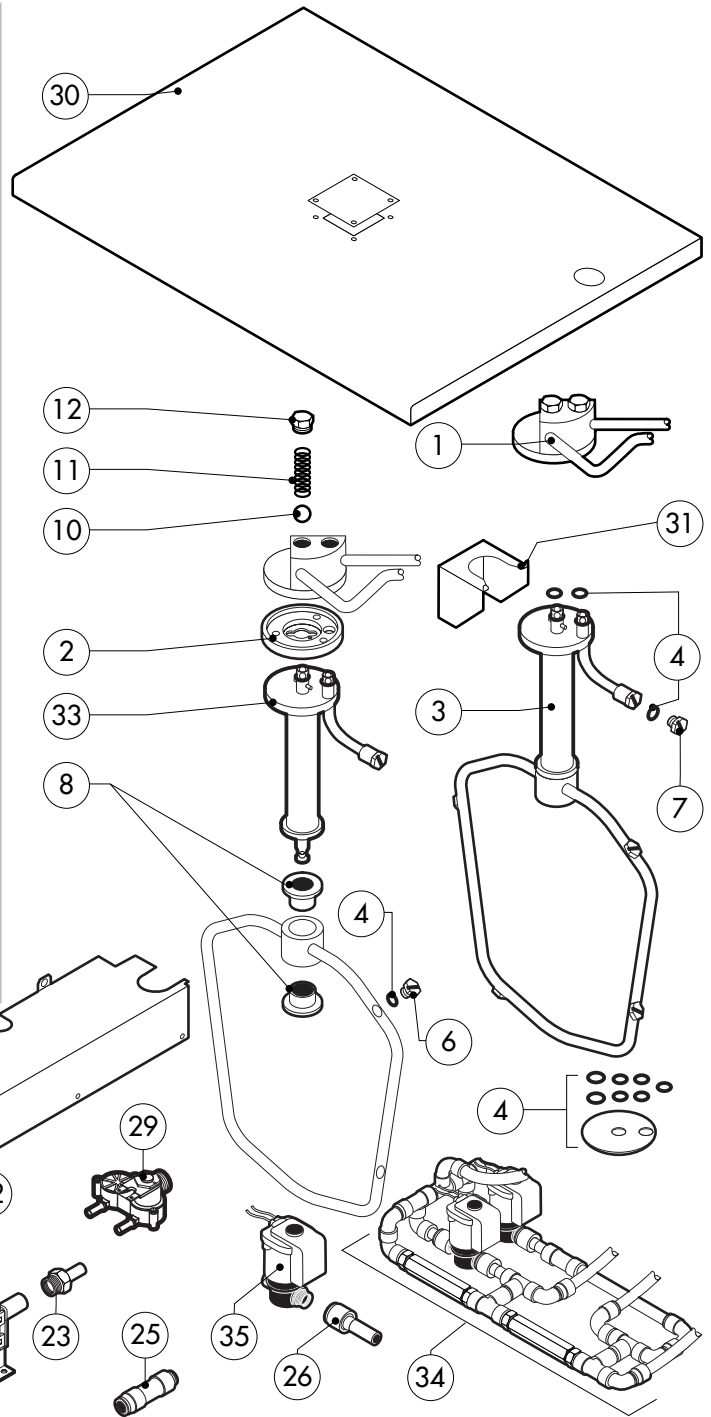

POS.	CODE	PIECES	DESCRIPTION
1	R11208600	1	DOOR UNTIL N°----CRXXXXXX0
	R11101390	1	DOOR FROM N°----CRXXXXXX1
2	R11208610	1	INNER DOOR PANEL UNTIL N°----CRXXXXXX0
	R11208730	1	INNER DOOR PANEL FROM N°----CRXXXXXX1
3	R11100200	1	INNER DOOR GLASS
4	R58001760	2	INNER GLASS SOLID HINGE
5	R58001770	2	INNER GLASS HINGE PIN
6	R58001780	2	INNER GLASS CATCH KIT
7	R11401340	1	TOP "C" PROFILE
8	R11401360	1	LOWER "C" PROFILE
9	R11207250	1	LOWER DOOR HINGE UNTIL N°----CRXXXXXX0
	R11207240	1	LOWER DOOR HINGE FROM N°----CRXXXXXX1
10	R58002520	1	LOWER HINGE PIN UNTIL N°----CRXXXXXX0
	R58002670	1	LOWER HINGE PIN FROM N°----CRXXXXXX1
11	R11200560	1	UPPER DOOR HINGE
12	R58002150	1	HINGE PIN
13	R58004050	2	NUT FOR UPPER DOOR HINGE
14	R10401710	1	WASHER FOR UPPER DOOR HINGE
15	R70050100	6	GLASS SILICON SPACERS

POS.	CODE	PIECES	DESCRIPTION
16	R70040730	1	GLASS GASKET
17	R66110320	1	DOOR LAMPS CABLE SET
18	R11401440	1	LAMP COVER
19	R71500150	1	GLASS LAMP
20	R70044200	1	LAMP GASKET
21	R11401450	1	GLASS HOLDER LAMP FLANGE
22	R65270020	1	LIGHT 20W 12V G4
23	R65270450	1	LIGHT SOCKET
24	R65260750	1	LAMPS CONTACT BLOCK
25	R66110300	1	LAMPS CONTACT CABLE SET
26	R11100300	1	DOOR HANDLE ASSEMBLY
27	R69010260	1	DOOR LATCH 1 STEP
28	R69010270	1	DOOR LATCH 2 STEP
29	R69010250	1	DOOR CATCH KIT
30	R69010630	1	INNER DOOR CATCH PLASTIC COVER
31	R61620132	1	PRONG FLANGE
32	R11200520	1	DOOR DRIP TRAY DRAINAGE