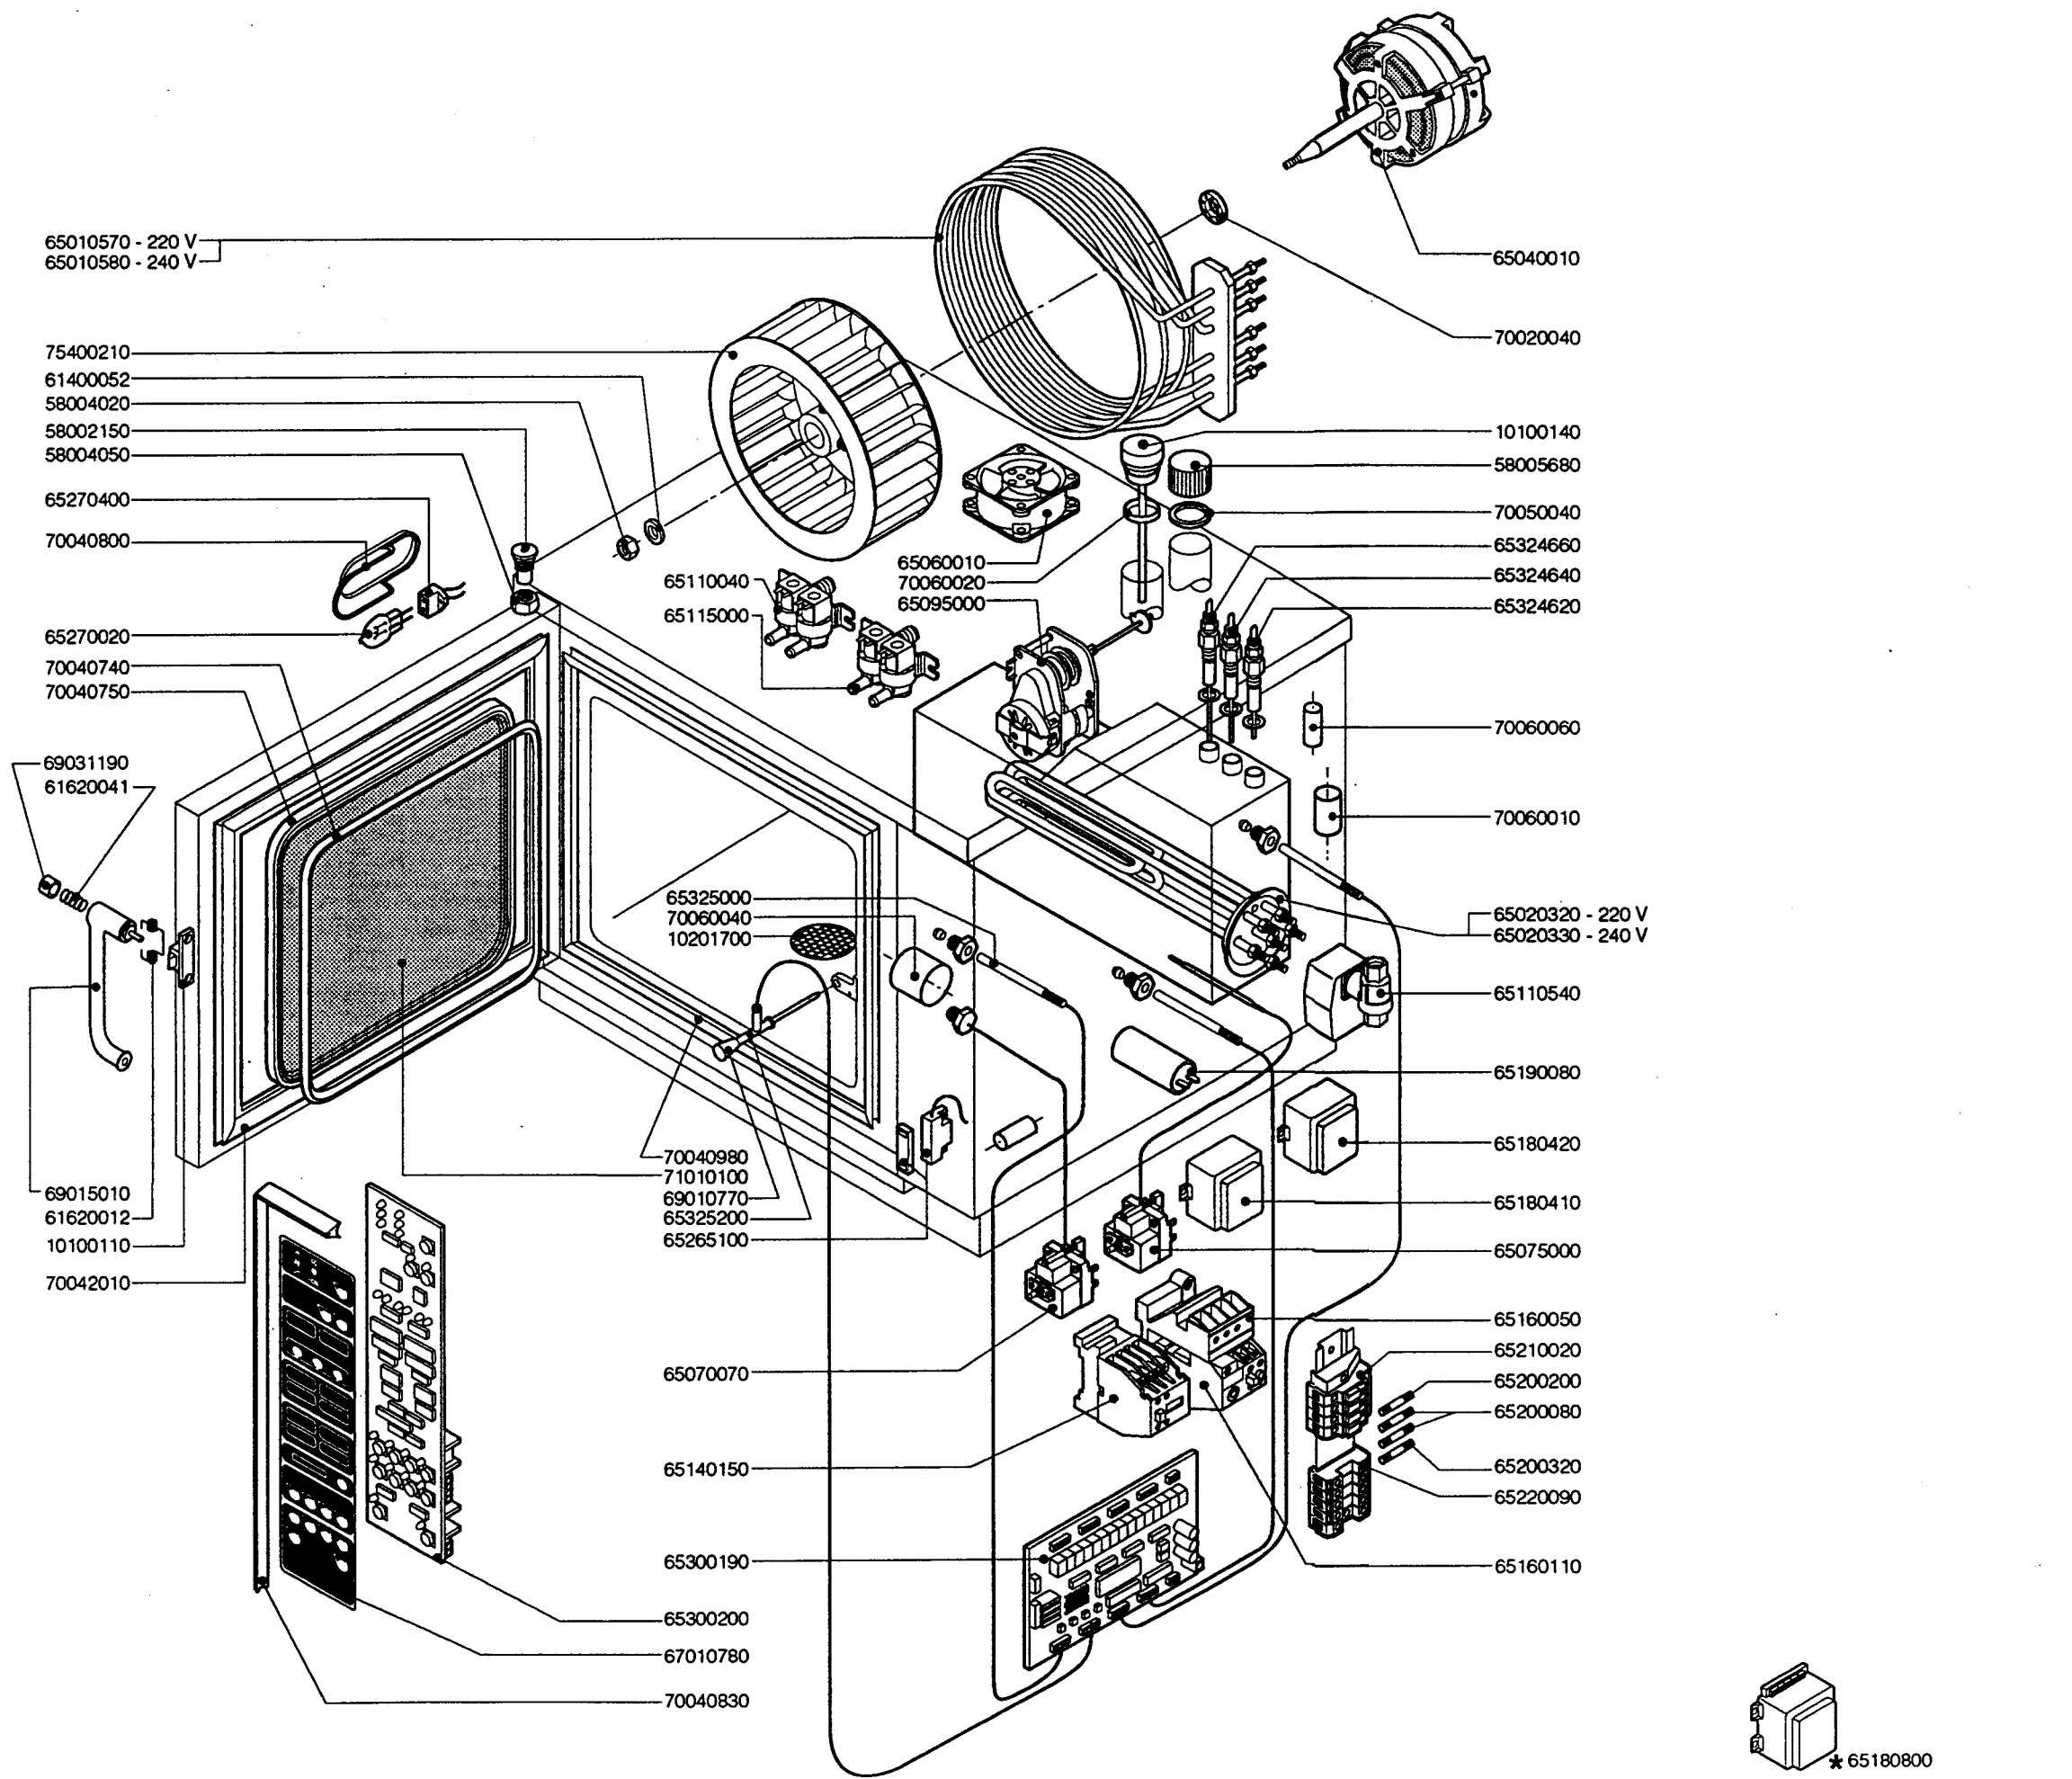

SPARE PART PROFESSIONAL ME 106

038 0593

CODE	DESCRIPTION	T
10100110	PRONG FLANGE	1
10100140	STEAM OUTLET CAP	1
10201700	DRAIN FILTER	1
58002150	HINGE PIN	1
58004020	FAN SECURITY NUT	1
58004050	HINGE PIN NUT	1
58005680	BOILER DESCALING CAP	1
61400052	FAN WASHER	1
61620012	CATCH SPRING	1
61620041	BUTTON SPRING	1
65010570	HEATING ELEMENT 7,5 KW 220V	1
65010580	HEATING ELEMENT 7,5 KW 240V	1
65020320	BOILER HEATING ELEMENT 7,5 KW 220	1
65020330	BOILER HEATING ELEMENT 7,5 KW 240	1
65040010	MOTOR	1
65060010	COMPONENTS VENTILATION MOTOR	1
65070070	CHAMBER SAFETY THERMOSTAT	1
65075000	BOILER SAFETY THERMOSTAT	1
65095000	DAMPER SYSTEM	1
65110040	SOLENOID VALVE	1
65110540	BOILER DRAINS	1
65115000	SOLENOID VALVE	1
65140150	CONTACTOR	6
65160050	THERMIC SWITCH SUPPORT	1
65160110	THERMIC PROTECTION 0,63 - 1 A	1
65180410	TRANSFORMER 16 VA	2
65180420	TRANSFORMER 20 VA	1
65190080	CAPACITOR 5 MF	1
65200080	FUSE 0,125 A (T)	2
65200200	FUSE 2 A	1
65200320	FUSE 0.15 A (T)	1
65210020	FUSE CARRIER	4
65220090	TERMINAL BOARD	1
65265100	DOOR SWITCH	1
65270020	LIGHT	1
65270400	LIGHT SOCKET	1
65300190	P.C. BOARD T	1
65300200	CONTROL PANEL P.C. BOARD T	1
65324620	WATER-LEVEL PROBE MAX.	1
65324640	WATER-LEVEL PROBE MIN.	1
65324660	WATER-LEVEL PROBE SEC. MAX.	1
65325000	PROBE	3
65325200	CORE TEMPERATURE SENSOR	1
67010780	PLATE T	1
69010770	EXHAUST BALL-HANDLE	1
69015000	DOOR HANDLE	1
69031190	HANDLE PUSH BUTTON	1
70020040	MOTOR GASKET	1
70040740	GLASS GASKET	2
70040750	INTERM.GASKET FOR GLASS DOOR	1
70040800	LAMP GASKET	1
70040830	CONTROL PANEL GASKET	1
70040980	FRONT GASKET	1
70042010	DOOR GASKET	1
70050040	BOILER CAP GASKET	1
70060010	COUPLING ø 30	1
70060020	STEAM OUTLET GASKET	1
70060040	COUPLING ø 50	1
70060060	COUPLING ø 15	2
71010100	GLASS	2
75400210	FAN	1

* SPECIAL VOLTAGES 380-415V NO NEUTRAL
65180800 AUTOTRANSFORMER