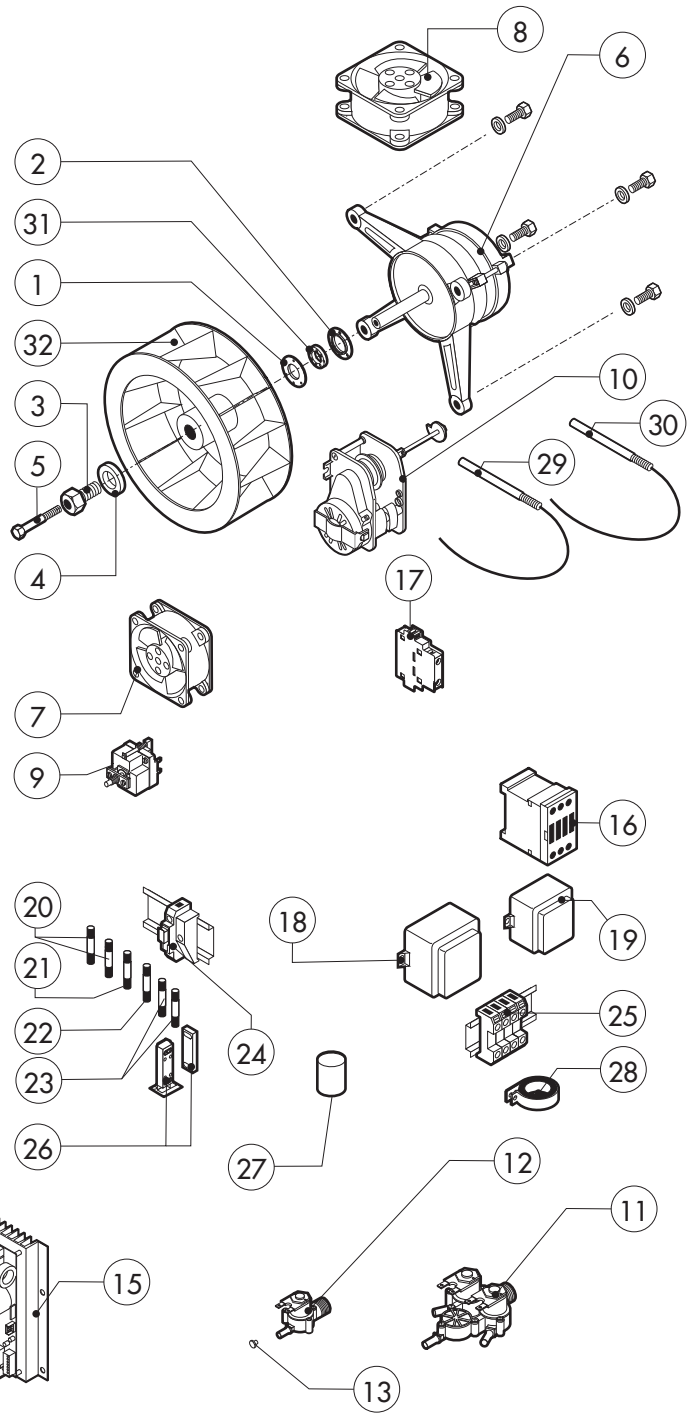

POS.	CODE	PIECES	DESCRIPTION
1	R11100181	1	DOOR UNTIL N° 2507
2	R11205820	1	DOOR FROM N° 2607
3	R11205361	1	INNER DOOR PANEL UNTIL N° 2507
4	R11205830	1	INNER DOOR PANEL FROM N° 2607
5	R11100150	1	INNER DOOR GLASS
6	R70044300	1	GASKET FOR TROLLEY(0,7MT) UNTIL N° 2507
7	R70044320	1	GASKET FOR TROLLEY FROM N° 2607
8	R58001760	2	INNER GLASS SOLID HINGE
9	R58001770	2	INNER GLASS HINGE PIN
10	R58001780	2	INNER GLASS CATCH KIT
11	R11411860	2	"C" PROFILE
12	R11205390	1	LOWER DOOR HINGE WITH RETAINER
13	R58002540	1	DOOR PIVOT SUNK KEY
14	R58002550	1	DOOR RETAINER GUIDE SHOE
15	R58002560	1	SCREW FOR LOWER DOOR HINGE
16	R58002570	1	WASHER Ø 30/15x3
17	R61620091	16	BELLEVILLE WASHER Ø 14/6.4
18	R11200560	1	UPPER DOOR HINGE
19	R58002150	1	HINGE PIN
20	R58004050	1	NUT FOR UPPER DOOR HINGE
21	R11411520	1	UPPER SQUARE FOR DOOR ROD
22	R11205400	1	LOWER SQUARE FOR DOOR ROD
23	R10207680	2	DOOR ROD ADJUSTABLE PLATE
24	R70050100	9	GLASS SILICON SPACERS
25	R70044160	1	GLASS GASKET (3,72MT)
26	R66110320	1	DOOR LAMPS CABLE SET

POS.	CODE	PIECES	DESCRIPTION
27	R11401440	2	LAMP COVER
28	R71500150	2	GLASS LAMP
29	R70044200	2	GLASS LAMP
30	R11401450	2	GLASS HOLDER LAMP FLANGE
31	R65270020	2	LIGHT 20W 12V G4
32	R65270450	2	LIGHT SOCKET
33	R65260750	1	LAMPS CONTACT BLOCK
34	R66110300	1	LAMPS CONTACT CABLE SET
35	R11100310	1	DOOR HANDLE ASSEMBLY
36	R61090052	1	GRUB SCREW M6x16
37	R69010600	1	DOOR HANDLE
38	R69010610	1	HANDLE
39	R61030601	1	CYLINDRICAL HEAD SCREW
40	R11205340	1	DOOR HANDLE PIN
41	R03200970	1	DOOR LOCK REAR FLANGE
42	R58004781	1	DOOR HANDLE HOOK
43	R61040272	1	DOOR HANDLE HOOK SCREW
44	R61420021	1	ELASTIC WASHER
45	R11205381	1	LOWER DOOR ROD
46	R11205370	1	UPPER DOOR ROD
47	R11436300	1	CLOSING PLATE
48	R65491250	1	CLOSING PLATE SPRING ASSEMBLY
49	R58006860	2	CLOSING PLATE RORAZIONE PIVOT
50	R80100910	0,65mt	CLOSING PLATE GASKET