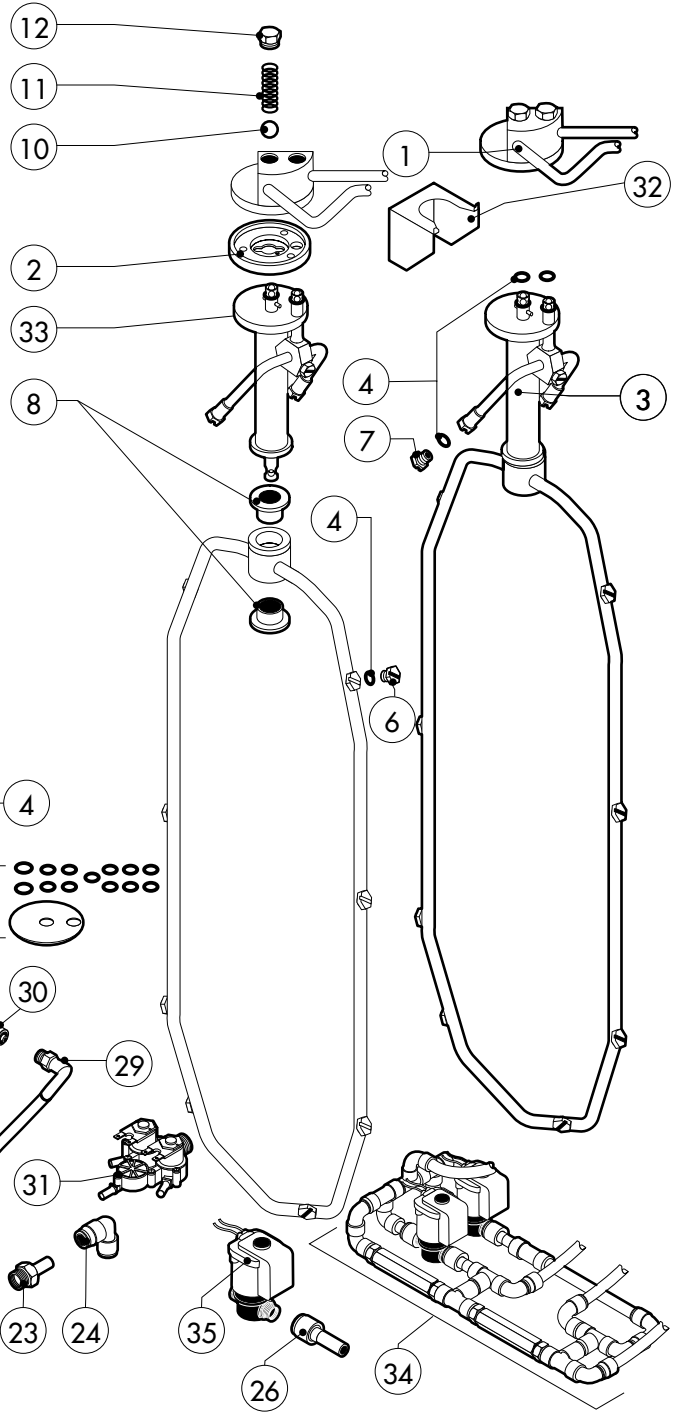

POS.	CODE	PIECES	DESCRIPTION
1	R11200881	1	WASHING SYSTEM EXTERNAL ASSEMBLY
2	R58004960	1	WASHING SYSTEM INNER FLANGE
3	R11100530	1	WASHING DEVICE ASSEMBLY
4	R70045110	1	GASKETS KIT
5	R65110600	1	DETRGENT PUMP
6	R62210032	8	1,3 L/MIN RINSING JET
7	R62210042	3	0,56 L/MIN DETERGENT JET
8	R58004980	2	WASHING DEVICE ROTATION BUSH
9	R65110650	1	BOTTOM FILTER
10	R62220012	2	SPHERA D.14
11	R61620041	2	SPRING
12	R58005000	2	1/2" MALE COVER
13	R65110640	2	ANTI-BACK FLOW
14	R70010050	4	OR GASKETS
15	R62090468	5	1" MIDDLING PIPE FITTING D.10
16	R62090508	1	10X1/4 STRAIGHT THREADED TERMINAL PIPE FITTING
17	R62090518	3	10X1/4 END SIDE PIPE FITTING (WITH TANG)
18	R62090528	10	ELBOW PIPE FITTING (WITH TANG) 10 X 10
19	R62090478	4	ELBOW MIDDLING PIPE FITTING D.10

POS.	CODE	PIECES	DESCRIPTION
20	R62090538	1	1/4" FEMALE STRAIGHT PIPE FITTING FOR D.8X6 PIPE
21	R62090482	1	RAPID MALE PIPE FITTING
22	R62090492	1	RAPID FEMALE PIPE FITTING
23	R62090608	2	8X1/8 END SIDE PIPE FITTING (WITH TANG)
24	R62090628	1	10-8 ELBOW REDUCTION
25	R62090458	2	STRAIGHT MIDDLING PIPE FITTING D.10
26	R62090548	4	10-6 REDUCTION PIPE FITTING
27	R70070100	1	PE D.8 MM X 6 DETERGENT FLEXIBLE PIPE
28	R70070040	1	PE D.10 MM X7 WATER FLEXIBLE PIPE (4 MT LONG)
29	R62090648	1	ELBOW PIPE FITTING
30	R62090658	1	1/8" FEMALE STRAIGHT PIPE FITTING FOR D.8X6 PIPE
31	R65110240	1	SOLENOID VALVE 220V 50HZ WITH FLOW REDUCER
32	R11402000	1	WASHING DEVICE EXTERNAL HOLDER
33	R11100580	1	TUBE DEVICE SUPPORT WASHING
34	R62300028	1	ANTI-BACK FLOW DEVICE ASSEMBLY
35	R65110260	2	SOLENOID VALVE D.6 220V 50HZ