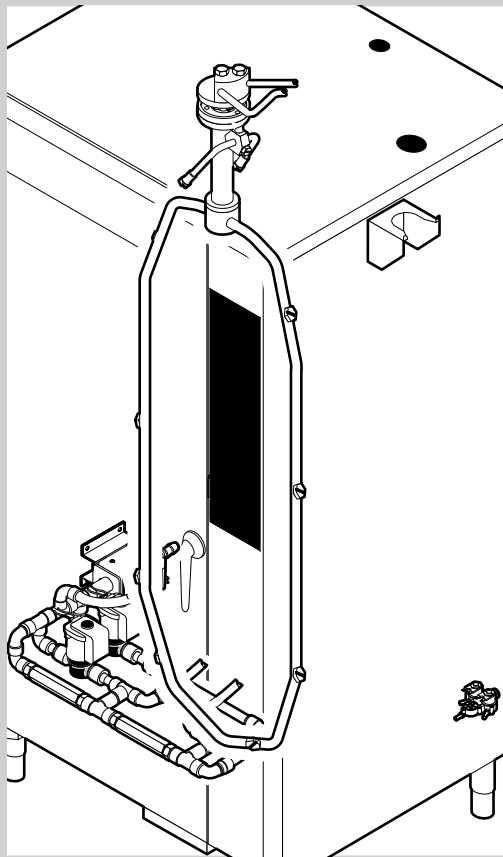

POS.	CODE	PIECES	DESCRIPTION
1	R11200881	1	WASHING SYSTEM EXTERNAL ASSEMBLY
2	R58004960	1	WASHING SYSTEM INNER FLANGE
3	R11100530	1	WASHING DEVICE ASSEMBLY
4	R70045110	1	GASKETS KIT
5	R65110600	1	DETRGENT PUMP
6	R62210032	8	1,3 L/MIN RINSING JET
7	R62210042	3	0,56 L/MIN DETERGENT JET
8	R58004980	2	WASHING DEVICE ROTATION BUSH
9	R65110650	1	BOTTOM FILTER
10	R62220012	2	SPHERA D.14
11	R61620041	2	SPRING
12	R58005000	2	1/2" MALE COVER
13	R65110640	2	ANTI-BACK FLOW
14	R70010050	4	OR GASKETS
15	R62090468	5	1" MIDDLING PIPE FITTING D.10
16	R62090508	1	10X1/4 STRAIGHT THREADED TERMINAL PIPE FITTING
17	R62090518	3	10X1/4 END SIDE PIPE FITTING (WITH TANG)
18	R62090528	10	ELBOW PIPE FITTING (WITH TANG) 10 X 10
19	R62090478	4	ELBOW MIDDLING PIPE FITTING D.10

POS.	CODE	PIECES	DESCRIPTION
20	R62090538	1	1/4" FEMALE STRAIGHT PIPE FITTING FOR D.8X6 PIPE
21	R62090482	1	RAPID MALE PIPE FITTING
22	R62090492	1	RAPID FEMALE PIPE FITTING
23	R62090608	2	8X1/8 END SIDE PIPE FITTING (WITH TANG)
24	R62090628	1	10-8 ELBOW REDUCTION
25	R62090458	2	STRAIGHT MIDDLING PIPE FITTING D.10
26	R62090548	4	10-6 REDUCTION PIPE FITTING
27	R70070100	1	PE D.8 MM X 6 DETERGENT FLEXIBLE PIPE
28	R70070040	1	PE D.10 MM X7 WATER FLEXIBLE PIPE (4 MT LONG)
29	R62090648	1	ELBOW PIPE FITTING
30	R62090658	1	1/8" FEMALE STRAIGHT PIPE FITTING FOR D.8X6 PIPE
31	R65110240	1	SOLENOID VALVE 220V 50HZ WITH FLOW REDUCER
32	R11402000	1	WASHING DEVICE EXTERNAL HOLDER
33	R11100580	1	TUBE DEVICE SUPPORT WASHING
34	R62300028	1	ANTI-BACK FLOW DEVICE ASSEMBLY
35	R65110260	2	SOLENOID VALVE D.6 220V 50HZ