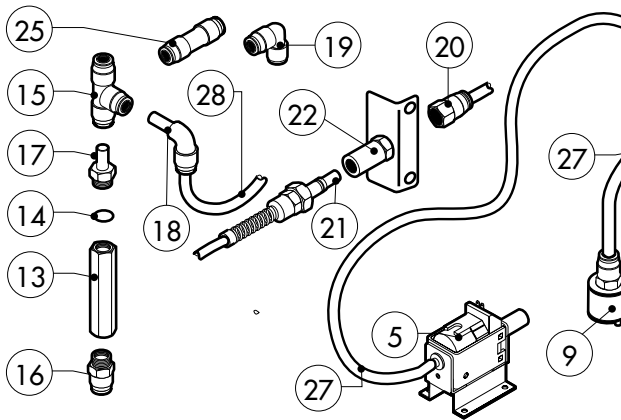

POS.	CODE	PIECES	DESCRIPTION
1	R11200881	1	WASHING SYSTEM EXTERNAL ASSEMBLY
2	R58004960	1	WASHING SYSTEM INNER FLANGE
3	R11100530	1	WASHING DEVICE ASSEMBLY
4	R70045110	1	GASKETS KIT
5	R65110600	1	DETRGENT PUMP
6	R62210032	8	1,3 L/MIN RINSING JET
7	R62210042	3	0,56 L/MIN DETERGENT JET
8	R58004980	2	WASHING DEVICE ROTATION BUSH
9	R65110650	1	BOTTOM FILTER
10	R62220012	2	SPHERA D.14
11	R61620041	2	SPRING
12	R58005000	2	1/2" MALE COVER
13	R65110640	2	ANTI-BACK FLOW
14	R70010050	4	OR GASKETS
15	R62090468	5	1" MIDDLING PIPE FITTING D.10
16	R62090508	1	10X1/4 STRAIGHT THREADED TERMINAL PIPE FITTING
17	R62090518	3	10X1/4 END SIDE PIPE FITTING (WITH TANG)
18	R62090528	10	ELBOW PIPE FITTING (WITH TANG) 10 X 10
19	R62090478	4	ELBOW MIDDLING PIPE FITTING D.10

POS.	CODE	PIECES	DESCRIPTION
20	R62090538	1	1/4" FEMALE STRAIGHT PIPE FITTING FOR D.8X6 PIPE
21	R62090482	1	RAPID MALE PIPE FITTING
22	R62090492	1	RAPID FEMALE PIPE FITTING
23	R62090608	2	8X1/8 END SIDE PIPE FITTING (WITH TANG)
24	R62090628	1	10-8 ELBOW REDUCTION
25	R62090458	2	STRAIGHT MIDDLING PIPE FITTING D.10
26	R62090548	4	10-6 REDUCTION PIPE FITTING
27	R70070100	1	PE D.8 MM X 6 DETERGENT FLEXIBLE PIPE
28	R70070040	1	PE D.10 MM X7 WATER FLEXIBLE PIPE (4 MT LONG)
29	R62090648	1	ELBOW PIPE FITTING
30	R62090658	1	1/8" FEMALE STRAIGHT PIPE FITTING FOR D.8X6 PIPE
31	R65110240	1	SOLENOID VALVE 220V 50HZ WITH FLOW REDUCER
32	R11402000	1	WASHING DEVICE EXTERNAL HOLDER
33	R11100580	1	TUBE DEVICE SUPPORT WASHING
34	R62300028	1	ANTI-BACK FLOW DEVICE ASSEMBLY
35	R65110260	2	SOLENOID VALVE D.6 220V 50HZ