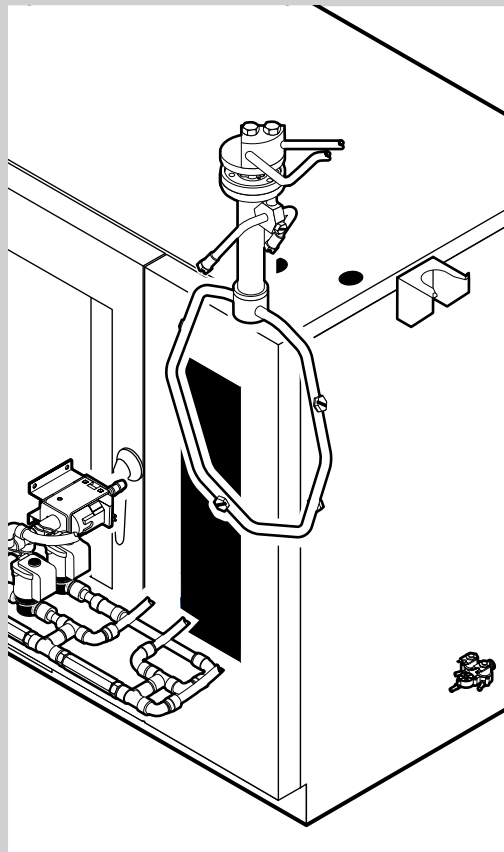

POS.	CODE	PIECES	DESCRIPTION
1	R11101440	1	DOOR
2	R11217600	1	INNER DOOR PANEL
3	R69180180	1	INNER DOOR PANEL DRIP TRAY
4	R11100140	1	INNER DOOR GLASS
5	R69180000	1	DOOR DRIP TRAY DRAINAGE
6	R58001760	2	INNER GLASS SOLID HINGE
7	R58001770	2	INNER GLASS HINGE PIN
8	R58001780	2	INNER GLASS CATCH KIT
9	R11401340	1	TOP "C" PROFILE
10	R11401360	1	LOWER "C" PROFILE
11	R11207240	1	LOWER DOOR HINGE
12	R58002670	1	LOWER HINGE PIN
13	R11200560	1	UPPER DOOR HINGE
14	R58002150	1	HINGE PIN
15	R58004050	2	NUT FOR UPPER DOOR HINGE
16	R10401710	1	WASHER FOR UPPER DOOR HINGE
17	R70050100	6	GLASS SILICON SPACERS
18	R70044150	1	GLASS GASKET
19	R66110320	1	DOOR LAMPS CABLE SET

POS.	CODE	PIECES	DESCRIPTION
20	R11401440	2	LAMP COVER
21	R71500150	2	GLASS LAMP
22	R70044200	2	LAMP GASKET
23	R11401450	2	GLASS HOLDER LAMP FLANGE
24	R65270020	2	LIGHT 20W 12V G4
25	R65270450	2	LIGHT SOCKET
26	R65260750	1	LAMPS CONTACT BLOCK
27	R66110300	1	LAMPS CONTACT CABLE SET
28	R11100300	1	DOOR HANDLE ASSEMBLY
29	R69010260	1	DOOR LATCH 1 STEP
30	R69010270	1	DOOR LATCH 2 STEP
31	R69010250	1	DOOR CATCH KIT
32	R69010630	1	INNER DOOR CATCH PLASTIC COVER
33	R61620132	1	PRONG FLANGE