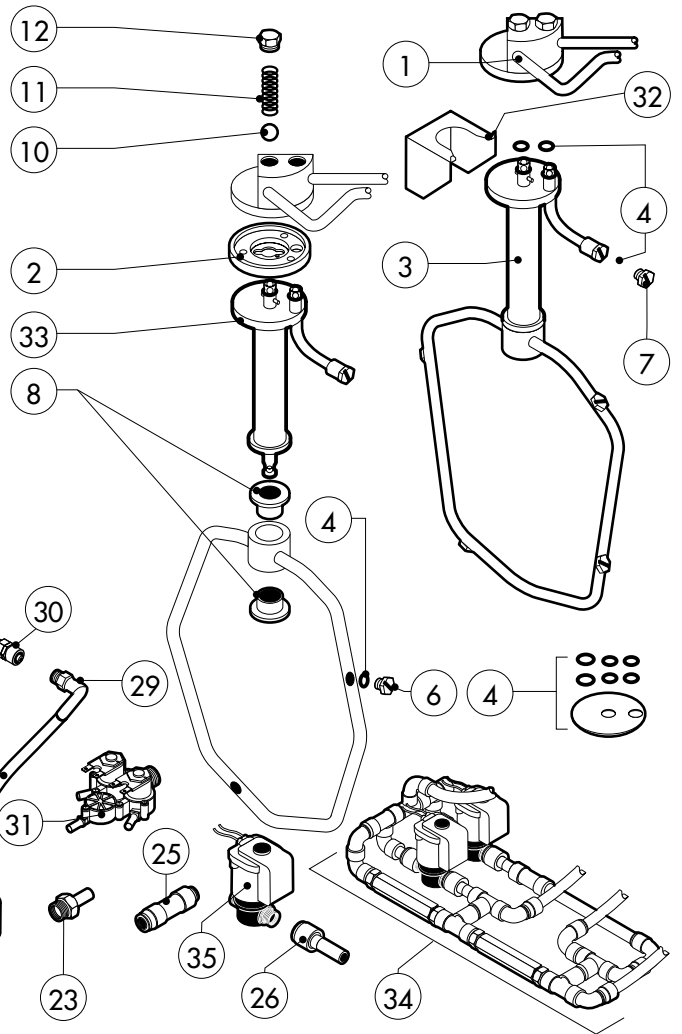

POS.	CODE	PIECES	DESCRIPTION
1	R11101440	1	DOOR
2	R11217600	1	INNER DOOR PANEL
3	R69180180	1	INNER DOOR PANEL DRIP TRAY
4	R11100140	1	INNER DOOR GLASS
5	R69180000	1	DOOR DRIP TRAY DRAINAGE
6	R58001760	2	INNER GLASS SOLID HINGE
7	R58001770	2	INNER GLASS HINGE PIN
8	R58001780	2	INNER GLASS CATCH KIT
9	R11401340	1	TOP "C" PROFILE
10	R11401360	1	LOWER "C" PROFILE
11	R11207240	1	LOWER DOOR HINGE
12	R58002670	1	LOWER HINGE PIN
13	R11200560	1	UPPER DOOR HINGE
14	R58002150	1	HINGE PIN
15	R58004050	2	NUT FOR UPPER DOOR HINGE
16	R10401710	1	WASHER FOR UPPER DOOR HINGE
17	R70050100	6	GLASS SILICON SPACERS
18	R70044150	1	GLASS GASKET
19	R66110320	1	DOOR LAMPS CABLE SET

POS.	CODE	PIECES	DESCRIPTION
20	R11401440	2	LAMP COVER
21	R71500150	2	GLASS LAMP
22	R70044200	2	LAMP GASKET
23	R11401450	2	GLASS HOLDER LAMP FLANGE
24	R65270020	2	LIGHT 20W 12V G4
25	R65270450	2	LIGHT SOCKET
26	R65260750	1	LAMPS CONTACT BLOCK
27	R66110300	1	LAMPS CONTACT CABLE SET
28	R11100300	1	DOOR HANDLE ASSEMBLY
29	R69010260	1	DOOR LATCH 1 STEP
30	R69010270	1	DOOR LATCH 2 STEP
31	R69010250	1	DOOR CATCH KIT
32	R69010630	1	INNER DOOR CATCH PLASTIC COVER
33	R61620132	1	PRONG FLANGE

POS.	CODE	PIECES	DESCRIPTION
20	R62090538	1	1/4" FEMALE STRAIGHT PIPE FITTING FOR D.8X6 PIPE
21	R62090482	1	RAPID MALE PIPE FITTING
22	R62090492	1	RAPID FEMALE PIPE FITTING
23	R62090608	2	8X1/8 END SIDE PIPE FITTING (WITH TANG)
24	R62090458	2	STRAIGHT MIDDLING PIPE FITTING D.10
25	R62090618	1	10-8 REDUCTION PIPE FITTING
26	R62090548	4	10-6 REDUCTION PIPE FITTING
27	R70070100	1	PE D.8 MM X 6 DETERGENT FLEXIBLE PIPE
28	R70070050	1	PE D.10 MM X7 WATER FLEXIBLE PIPE (3 MT LONG)
29	R62090648	1	ELBOW PIPE FITTING
30	R62090658	1	1/8" FEMALE STRAIGHT PIPE FITTING FOR D.8X6 PIPE
31	R65110240	1	SOLENOID VALVE 220V 50HZ WITH FLOW REDUCER
32	R11402000	1	WASHING DEVICE EXTERNAL HOLDER
33	R11100550	1	TUBE DEVICE SUPPORT WASHING
34	R62300028	1	ANTI-BACK FLOW DEVICE ASSEMBLY
35	R65110260	2	SOLENOID VALVE D.6 220V 50HZ