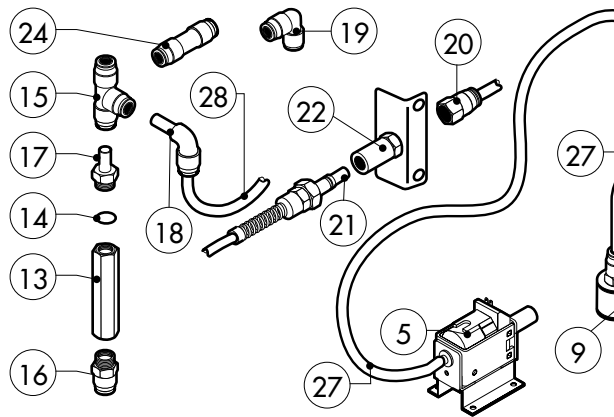

POS.	CODE	PIECES	DESCRIPTION
1	R11200891	1	WASHING SYSTEM EXTERNAL ASSEMBLY
2	R58004960	1	WASHING SYSTEM INNER FLANGE
3	R11100520	1	WASHING DEVICE ASSEMBLY
4	R70045100	1	GASKETS KIT
5	R65110600	1	DETRGENT PUMP
6	R62210032	4	1,3 L/MIN RINSING JET
7	R62210042	3	0,56 L/MIN DETERGENT JET
8	R58004980	2	WASHING DEVICE ROTATION BUSH
9	R65110650	1	BOTTOM FILTER
10	R62220012	2	SPHERA D.14
11	R61620041	2	SPRING
12	R58005000	2	1/2" MALE COVER
13	R65110640	2	ANTI-BACK FLOW
14	R70010050	4	OR GASKETS
15	R62090468	5	1" MIDDLING PIPE FITTING D.10
16	R62090508	1	10X1/4 STRAIGHT THREADED TERMINAL PIPE FITTING
17	R62090518	3	10X1/4 END SIDE PIPE FITTING (WITH TANG)
18	R62090528	10	ELBOW PIPE FITTING (WITH TANG) 10 X 10
19	R62090478	4	ELBOW MIDDLING PIPE FITTING D.10

POS.	CODE	PIECES	DESCRIPTION
20	R62090538	1	1/4" FEMALE STRAIGHT PIPE FITTING FOR D.8X6 PIPE
21	R62090482	1	RAPID MALE PIPE FITTING
22	R62090492	1	RAPID FEMALE PIPE FITTING
23	R62090608	2	8X1/8 END SIDE PIPE FITTING (WITH TANG)
24	R62090458	2	STRAIGHT MIDDLING PIPE FITTING D.10
25	R62090618	1	10-8 REDUCTION PIPE FITTING
26	R62090548	4	10-6 REDUCTION PIPE FITTING
27	R70070100	1	PE D.8 MM X 6 DETERGENT FLEXIBLE PIPE
28	R70070050	1	PE D.10 MM X7 WATER FLEXIBLE PIPE (3 MT LONG)
29	R62090648	1	ELBOW PIPE FITTING
30	R62090658	1	1/8" FEMALE STRAIGHT PIPE FITTING FOR D.8X6 PIPE
31	R65110240	1	SOLENOID VALVE 220V 50HZ WITH FLOW REDUCER
32	R11402000	1	WASHING DEVICE EXTERNAL HOLDER
33	R11100550	1	TUBE DEVICE SUPPORT WASHING
34	R62300028	1	ANTI-BACK FLOW DEVICE ASSEMBLY
35	R65110260	2	SOLENOID VALVE D.6 220V 50HZ