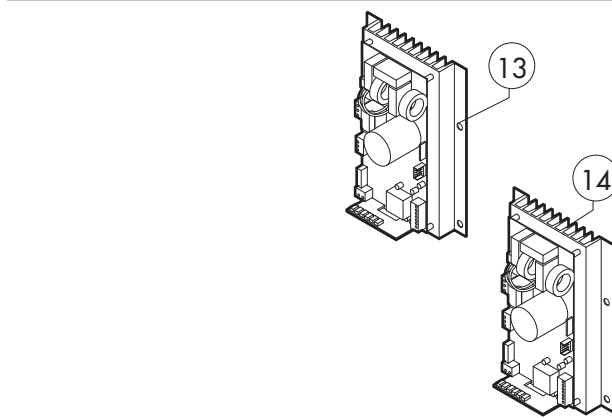

POS.	CODE	PIECES	DESCRIPTION
1	R11100181	1	DOOR UNTIL N° 2507
2	R11206180	1	DOOR FROM N° 2607
3	R11205361	1	INNER DOOR PANEL UNTIL N° 2507
4	R11206190	1	INNER DOOR PANEL FROM N° 2607
5	R11100150	1	INNER DOOR GLASS
6	R70044300	1	GASKET FOR TROLLEY(0,7MT) UNTIL N° 2507
7	R70044360	1	GASKET FOR TROLLEY FROM N° 2607
8	R58001760	2	INNER GLASS SOLID HINGE
9	R58001770	2	INNER GLASS HINGE PIN
10	R58001780	2	INNER GLASS CATCH KIT
11	R11411860	2	"C" PROFILE
12	R11205390	1	LOWER DOOR HINGE WITH RETAINER
13	R58002540	1	DOOR PIVOT SUNK KEY
14	R58002550	1	DOOR RETAINER GUIDE SHOE
15	R58002560	1	SCREW FOR LOWER DOOR HINGE
16	R58002570	1	WASHER Ø 30/15x3
17	R61620091	16	BELLEVILLE WASHER Ø 14/6.4
18	R11200560	1	UPPER DOOR HINGE
19	R58002150	1	HINGE PIN
20	R58004050	1	NUT FOR UPPER DOOR HINGE
21	R11411520	1	UPPER SQUARE FOR DOOR ROD
22	R11205400	1	LOWER SQUARE FOR DOOR ROD
23	R10207680	2	DOOR ROD ADJUSTABLE PLATE
24	R70050100	9	GLASS SILICON SPACERS
25	R70044160	1	GLASS GASKET (3,72MT)
26	R66110320	1	DOOR LAMPS CABLE SET

POS.	CODE	PIECES	DESCRIPTION
27	R11401440	2	LAMP COVER
28	R71500150	2	GLASS LAMP
29	R70044200	2	GLASS LAMP
30	R11401450	2	GLASS HOLDER LAMP FLANGE
31	R65270020	2	LIGHT 20W 12V G4
32	R65270450	2	LIGHT SOCKET
33	R65260750	1	LAMPS CONTACT BLOCK
34	R66110300	1	LAMPS CONTACT CABLE SET
35	R11100310	1	DOOR HANDLE ASSEMBLY
36	R61090052	1	GRUB SCREW M6x16
37	R69010600	1	DOOR HANDLE
38	R69010610	1	HANDLE
39	R61030601	1	CYLINDRICAL HEAD SCREW
40	R11205340	1	DOOR HANDLE PIN
41	R03200970	1	DOOR LOCK REAR FLANGE
42	R58004781	1	DOOR HANDLE HOOK
43	R61040272	1	DOOR HANDLE HOOK SCREW
44	R61420021	1	ELASTIC WASHER
45	R11205381	1	LOWER DOOR ROD
46	R11205370	1	UPPER DOOR ROD
47	R11437460	1	CLOSING PLATE
48	R65491250	1	CLOSING PLATE SPRING ASSEMBLY
49	R58006860	2	CLOSING PLATE RORAZIONE PIVOT
50	R80100910	0,65mt	CLOSING PLATE GASKET