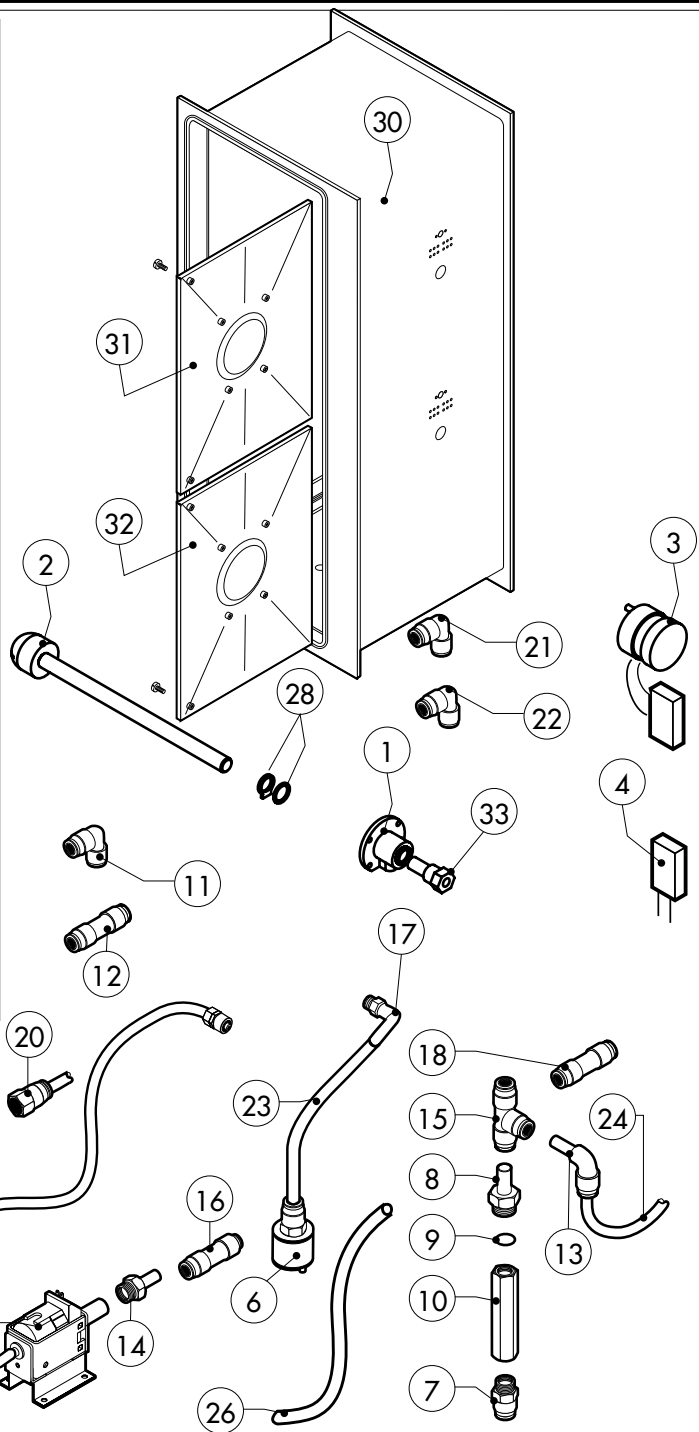

POS.	CODE	PIECES	DESCRIPTION
1	R58007020	2	WASHING SYSTEM FLANGE
2	R58007030	2	WASHING SYSTEM INNER ASSEMBLY
3	R65090250	2	WASHING GEARED MOTORS WITH CAPACITOR
4	R65190230	2	CAPACITOR 0,27 F
5	R65110600	1	DETRGENT PUMP
6	R65110650	1	BOTTOM FILTER
7	R62090508	1	10X1/4 STRAIGHT THREADED TERMINAL PIPE FITTING
8	R62090518	5	10X1/4 END SIDE PIPE FITTING (WITH TANG)
9	R70010050	6	OR GASKETS
10	R65110640	3	ANTI-BACK FLOW
11	R62090478	1	ELBOW MIDDLING PIPE FITTING D.10
12	R62090458	1	STRAIGHT MIDDLING PIPE FITTING D.10
13	R62090528	8	ELBOW PIPE FITTING (WITH TANG) 10 X 10
14	R62090608	1	8X1/8 END SIDE PIPE FITTING (WITH TANG)
15	R62090468	4	"T" MIDDLING PIPE FITTING D.10
16	R62090618	1	10-8 REDUCTION PIPE FITTING
17	R62090648	1	ELBOW PIPE FITTING
18	R62090458	1	STRAIGHT MIDDLING PIPE FITTING D.10
19	R62090482	1	RAPID MALE PIPE FITTING

POS.	CODE	PIECES	DESCRIPTION
20	R62090538	1	1/4" FEMALE STRAIGHT PIPE FITTING FOR D.8X6 PIPE
21	R62090633	2	ELBOW PIPE FITTING BRASS D.10
22	R62090663	2	ELBOW PIPE FITTING BRASS D.10x1/4"
23	R70070100	1	PE D.8 MM X 6 DETERGENT FLEXIBLE PIPE
24	R70070070	1	PE D.10 MM X 7 WATER FLEXIBLE PIPE (3 MT LONG)
25	R70070080	1	PE D.23 MM X 13 FLEXIBLE PIPE (1 MT LONG)
26	R70070090	1	PE D.12 MM X 7 SILICONE PIPE (1 MT LONG)
27	R65110280	1	SOLENOID VALVE 220V 50HZ
28	R70045120	1	GASKETS KIT
29	R61630011	2	METAL CLAMPS 12-22/9
30	R11203220	1	COOKING CABINET ASSEMBLY
31	R11203140	1	TOP FAN GUARD PANEL ASSEMBLY
32	R11206160	1	LOWER FAN GUARD PANEL ASSEMBLY
33	R58007000	1	ROTATING PIVOT