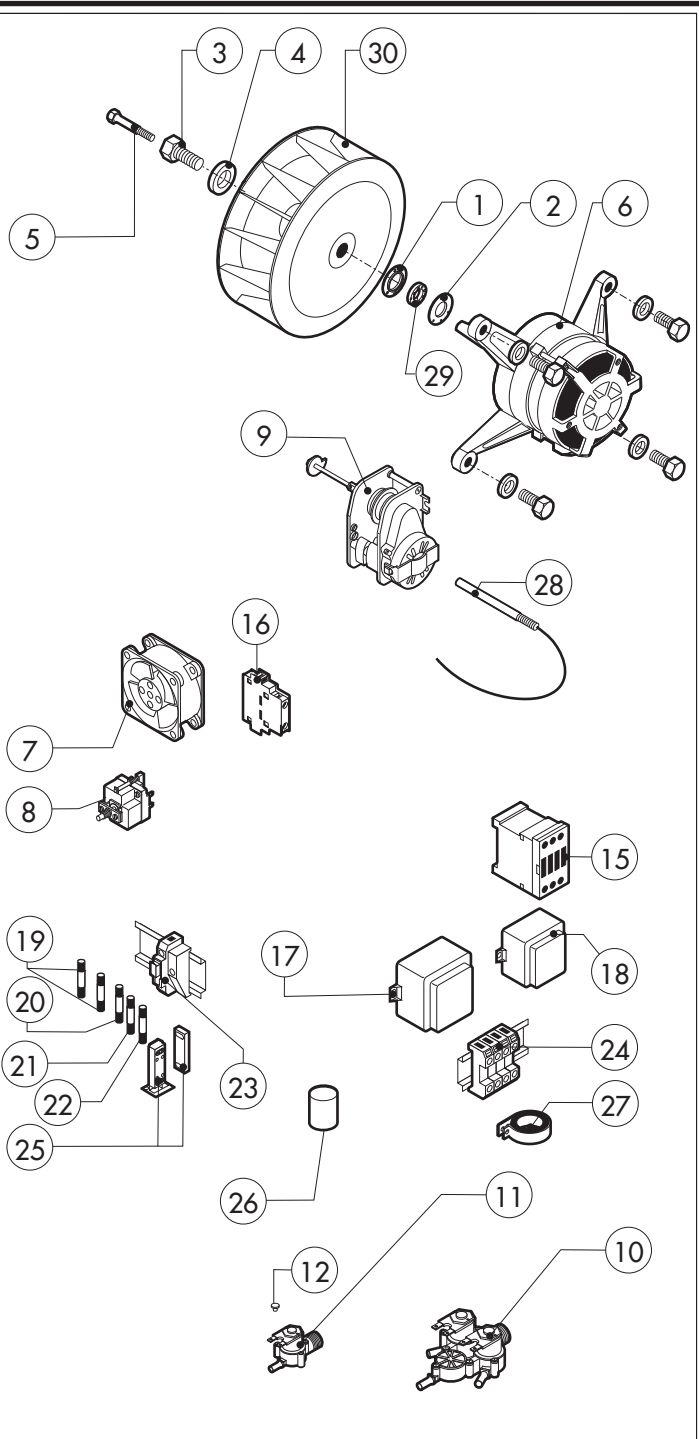

POS.	CODE	PIECES	DESCRIPTION
1	R11100181	1	DOOR UNTIL N° 2507
2	R11206180	1	DOOR FROM N° 2607
3	R11205361	1	INNER DOOR PANEL UNTIL N° 2507
4	R11206190	1	INNER DOOR PANEL FROM N° 2607
5	R11100150	1	INNER DOOR GLASS
6	R70044300	1	GASKET FOR TROLLEY(0,7MT) UNTIL N° 2507
7	R70044360	1	GASKET FOR TROLLEY FROM N° 2607
8	R58001760	2	INNER GLASS SOLID HINGE
9	R58001770	2	INNER GLASS HINGE PIN
10	R58001780	2	INNER GLASS CATCH KIT
11	R11411860	2	"C" PROFILE
12	R11205390	1	LOWER DOOR HINGE WITH RETAINER
13	R58002540	1	DOOR PIVOT SUNK KEY
14	R58002550	1	DOOR RETAINER GUIDE SHOE
15	R58002560	1	SCREW FOR LOWER DOOR HINGE
16	R58002570	1	WASHER Ø 30/15x3
17	R61620091	16	BELLEVILLE WASHER Ø 14/6.4
18	R11200560	1	UPPER DOOR HINGE
19	R58002150	1	HINGE PIN
20	R58004050	1	NUT FOR UPPER DOOR HINGE
21	R11411520	1	UPPER SQUARE FOR DOOR ROD
22	R11205400	1	LOWER SQUARE FOR DOOR ROD
23	R10207680	2	DOOR ROD ADJUSTABLE PLATE
24	R70050100	9	GLASS SILICON SPACERS
25	R70044160	1	GLASS GASKET (3,72MT)
26	R66110320	1	DOOR LAMPS CABLE SET

POS.	CODE	PIECES	DESCRIPTION
27	R11401440	2	LAMP COVER
28	R71500150	2	GLASS LAMP
29	R70044200	2	GLASS LAMP
30	R11401450	2	GLASS HOLDER LAMP FLANGE
31	R65270020	2	LIGHT 20W 12V G4
32	R65270450	2	LIGHT SOCKET
33	R65260750	1	LAMPS CONTACT BLOCK
34	R66110300	1	LAMPS CONTACT CABLE SET
35	R11100310	1	DOOR HANDLE ASSEMBLY
36	R61090052	1	GRUB SCREW M6x16
37	R69010600	1	DOOR HANDLE
38	R69010610	1	HANDLE
39	R61030601	1	CYLINDRICAL HEAD SCREW
40	R11205340	1	DOOR HANDLE PIN
41	R03200970	1	DOOR LOCK REAR FLANGE
42	R58004781	1	DOOR HANDLE HOOK
43	R61040272	1	DOOR HANDLE HOOK SCREW
44	R61420021	1	ELASTIC WASHER
45	R11205381	1	LOWER DOOR ROD
46	R11205370	1	UPPER DOOR ROD
47	R11437460	1	CLOSING PLATE
48	R65491250	1	CLOSING PLATE SPRING ASSEMBLY
49	R58006860	2	CLOSING PLATE RORAZIONE PIVOT
50	R80100910	0,65mt	CLOSING PLATE GASKET