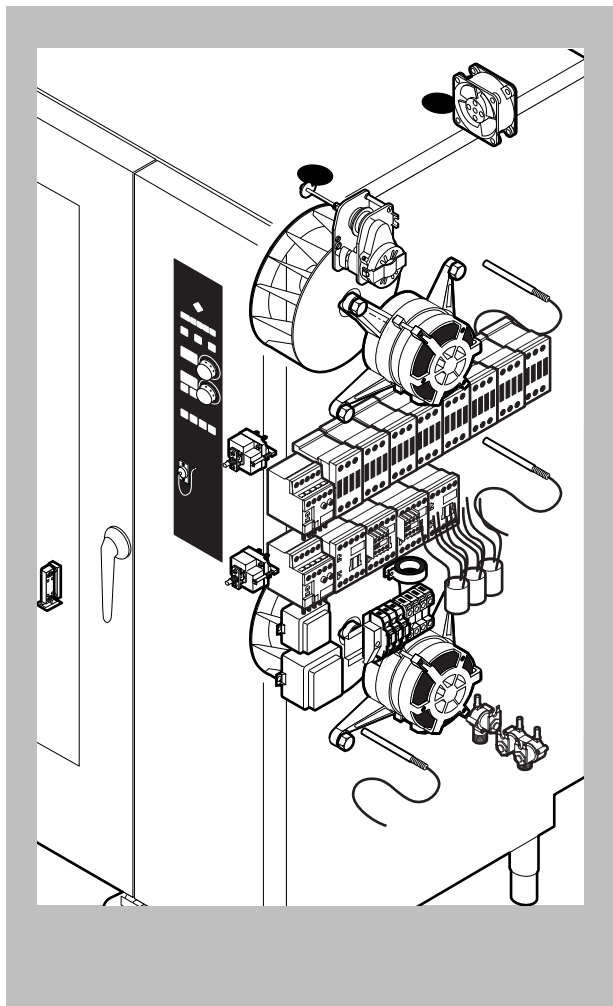

POS.	CODE	PIECES	DESCRIPTION
1	R14212850	1	DOOR
2	R14212900	1	INNER DOOR PANEL
3	R71201670	1	INNER DOOR GLASS
4	R70044310	1	GASKET FOR TROLLEY(0,7MT)
5	R58001760	2	INNER GLASS SOLID HINGE
6	R58001770	2	INNER GLASS HINGE PIN
7	R58001780	2	INNER GLASS CATCH KIT
8	R11411860	2	"C" PROFILE
9	R11205390	1	LOWER DOOR HINGE WITH RETAINER
10	R58002540	1	DOOR PIVOT SUNK KEY
11	R58002550	1	DOOR RETAINER GUIDE SHOE
12	R58002560	1	SCREW FOR LOWER DOOR HINGE
13	R58002570	1	WASHER Ø 30/15x3
14	R61620091	16	BELLEVILLE WASHER Ø 14/6.4
15	R11200560	1	UPPER DOOR HINGE
16	R58002150	1	HINGE PIN
17	R58004050	1	NUT FOR UPPER DOOR HINGE
18	R11411520	1	UPPER SQUARE FOR DOOR ROD
19	R11205400	1	LOWER SQUARE FOR DOOR ROD
20	R10207680	2	DOOR ROD ADJUSTABLE PLATE
21	R70050100	9	GLASS SILICON SPACERS
22	R70044170	1	GLASS GASKET (3,72MT)

POS.	CODE	PIECES	DESCRIPTION
23	R66110330	1	DOOR LAMPS CABLE SET
24	R11401440	2	LAMP COVER
25	R71500150	2	GLASS LAMP
26	R70044200	2	GLASS LAMP
27	R11401450	2	GLASS HOLDER LAMP FLANGE
28	R65270020	2	LIGHT 20W 12V G4
29	R65270450	2	LIGHT SOCKET
30	R65260750	1	LAMPS CONTACT BLOCK
31	R66110300	1	LAMPS CONTACT CABLE SET
32	R11100310	1	DOOR HANDLE ASSEMBLY
33	R61090052	1	GRUB SCREW M6x16
34	R69010600	1	DOOR HANDLE
35	R69010610	1	HANDLE
36	R61030601	1	CYLINDRICAL HEAD SCREW
37	R11205340	1	DOOR HANDLE PIN
38	R03200970	1	DOOR LOCK REAR FLANGE
39	R58004781	1	DOOR HANDLE HOOK
40	R61040272	1	DOOR HANDLE HOOK SCREW
41	R61420021	1	ELASTIC WASHER
42	R11205381	1	LOWER DOOR ROD
43	R11205370	1	UPPER DOOR ROD