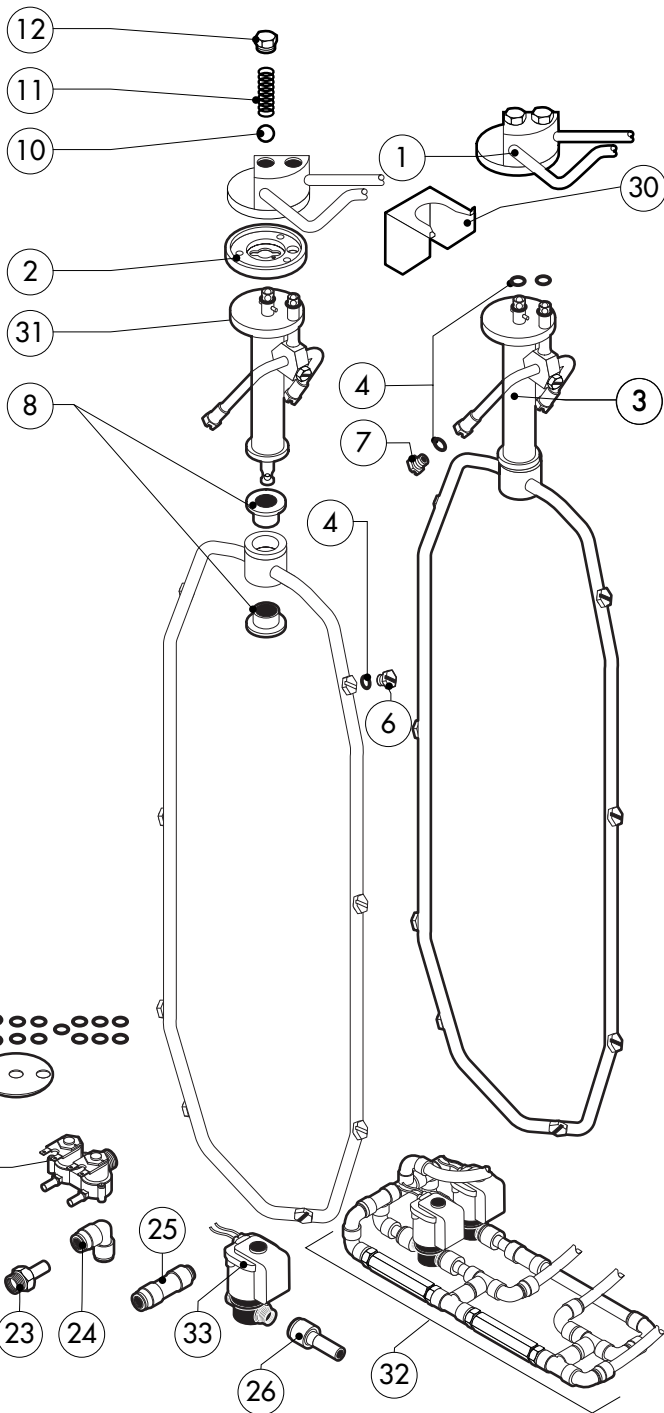

POS.	CODE	PIECES	DESCRIPTION
1	R14213550	1	WASHING SYSTEM EXTERNAL ASSEMBLY
2	R58004960	1	WASHING SYSTEM INNER FLANGE
3	R14102520	1	WASHING DEVICE ASSEMBLY
4	R70045110	1	GASKETS KIT
5	R65110600	1	DETRGENT PUMP
6	R62210032	8	1,3 L/MIN RINSING JET
7	R62210042	3	0,56 L/MIN DETERGENT JET
8	R58004980	2	WASHING DEVICE ROTATION BUSH
9	R65110650	1	BOTTOM FILTER
10	R62220012	2	SPHERA D.14
11	R61620041	2	SPRING
12	R58005000	2	1/2" MALE COVER
13	R65110640	2	ANTI-BACK FLOW
14	R70010050	4	OR GASKETS
15	R62090468	5	"T" MIDLING PIPE FITTING D.10
16	R62090508	1	10X1/4 STRAIGHT THREADED TERMINAL PIPE FITTING
17	R62090518	3	10X1/4 END SIDE PIPE FITTING (WITH TANG)
18	R62090528	10	ELBOW PIPE FITTING (WITH TANG) 10 X 10
19	R62090478	4	ELBOW MIDLING PIPE FITTING D.10

POS.	CODE	PIECES	DESCRIPTION
20	R62090538	1	1/4" FEMALE STRAIGHT PIPE FITTING FOR D.8X6 PIPE
21	R62090482	1	RAPID MALE PIPE FITTING
22	R62090492	1	RAPID FEMALE PIPE FITTING
23	R62090608	1	8X1/8 END SIDE PIPE FITTING (WITH TANG)
24	R62090458	1	STRAIGHT MIDLING PIPE FITTING D.10
25	R62090618	1	10-8 REDUCTION PIPE FITTING
26	R62090548	4	10-6 REDUCTION PIPE FITTING
27	R70070100	1	PE D.8 MM X 6 DETERGENT FLEXIBLE PIPE
28	R70070050	1	PE D.10 MM X7 WATER FLEXIBLE PIPE (3 MT LONG)
29	R65110210	1	SOLENOID VALVE 220V 50HZ
30	R11402000	1	WASHING DEVICE EXTERNAL HOLDER
31	R11100550	1	TUBE DEVICE SUPPORT WASHING
32	R62300038	1	ANTI-BACK FLOW DEVICE ASSEMBLY
33	R65110260	2	SOLENOID VALVE D.6 220V 50HZ
34	R65170050	2	RELAY 4052 240V AC 10A