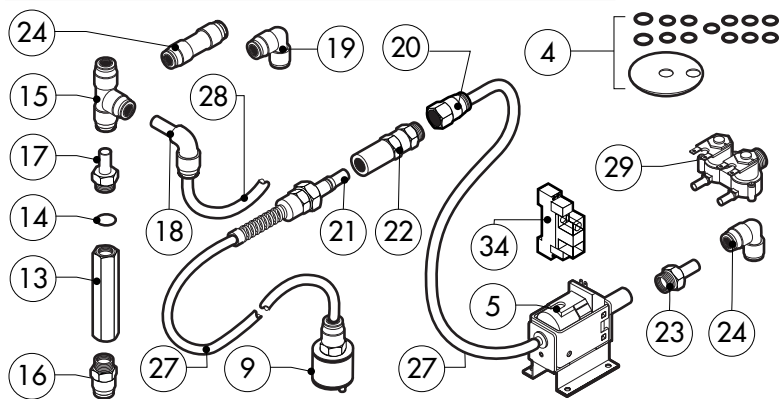

POS.	CODE	PIECES	DESCRIPTION
1	R14213550	1	WASHING SYSTEM EXTERNAL ASSEMBLY
2	R58004960	1	WASHING SYSTEM INNER FLANGE
3	R14102520	1	WASHING DEVICE ASSEMBLY
4	R70045110	1	GASKETS KIT
5	R65110600	1	DETRGENT PUMP
6	R62210032	8	1,3 L/MIN RINSING JET
7	R62210042	3	0,56 L/MIN DETERGENT JET
8	R58004980	2	WASHING DEVICE ROTATION BUSH
9	R65110650	1	BOTTOM FILTER
10	R62220012	2	SPHERA D.14
11	R61620041	2	SPRING
12	R58005000	2	1/2" MALE COVER
13	R65110640	2	ANTI-BACK FLOW
14	R70010050	4	OR GASKETS
15	R62090468	5	"T" MIDLING PIPE FITTING D.10
16	R62090508	1	10X1/4 STRAIGHT THREADED TERMINAL PIPE FITTING
17	R62090518	3	10X1/4 END SIDE PIPE FITTING (WITH TANG)
18	R62090528	10	ELBOW PIPE FITTING (WITH TANG) 10 X 10
19	R62090478	4	ELBOW MIDLING PIPE FITTING D.10

POS.	CODE	PIECES	DESCRIPTION
20	R62090538	1	1/4" FEMALE STRAIGHT PIPE FITTING FOR D.8X6 PIPE
21	R62090482	1	RAPID MALE PIPE FITTING
22	R62090492	1	RAPID FEMALE PIPE FITTING
23	R62090608	1	8X1/8 END SIDE PIPE FITTING (WITH TANG)
24	R62090458	1	STRAIGHT MIDLING PIPE FITTING D.10
25	R62090618	1	10-8 REDUCTION PIPE FITTING
26	R62090548	4	10-6 REDUCTION PIPE FITTING
27	R70070100	1	PE D.8 MM X 6 DETERGENT FLEXIBLE PIPE
28	R70070050	1	PE D.10 MM X7 WATER FLEXIBLE PIPE (3 MT LONG)
29	R65110210	1	SOLENOID VALVE 220V 50HZ
30	R11402000	1	WASHING DEVICE EXTERNAL HOLDER
31	R11100550	1	TUBE DEVICE SUPPORT WASHING
32	R62300038	1	ANTI-BACK FLOW DEVICE ASSEMBLY
33	R65110260	2	SOLENOID VALVE D.6 220V 50HZ
34	R65170050	2	RELAY 4052 240V AC 10A