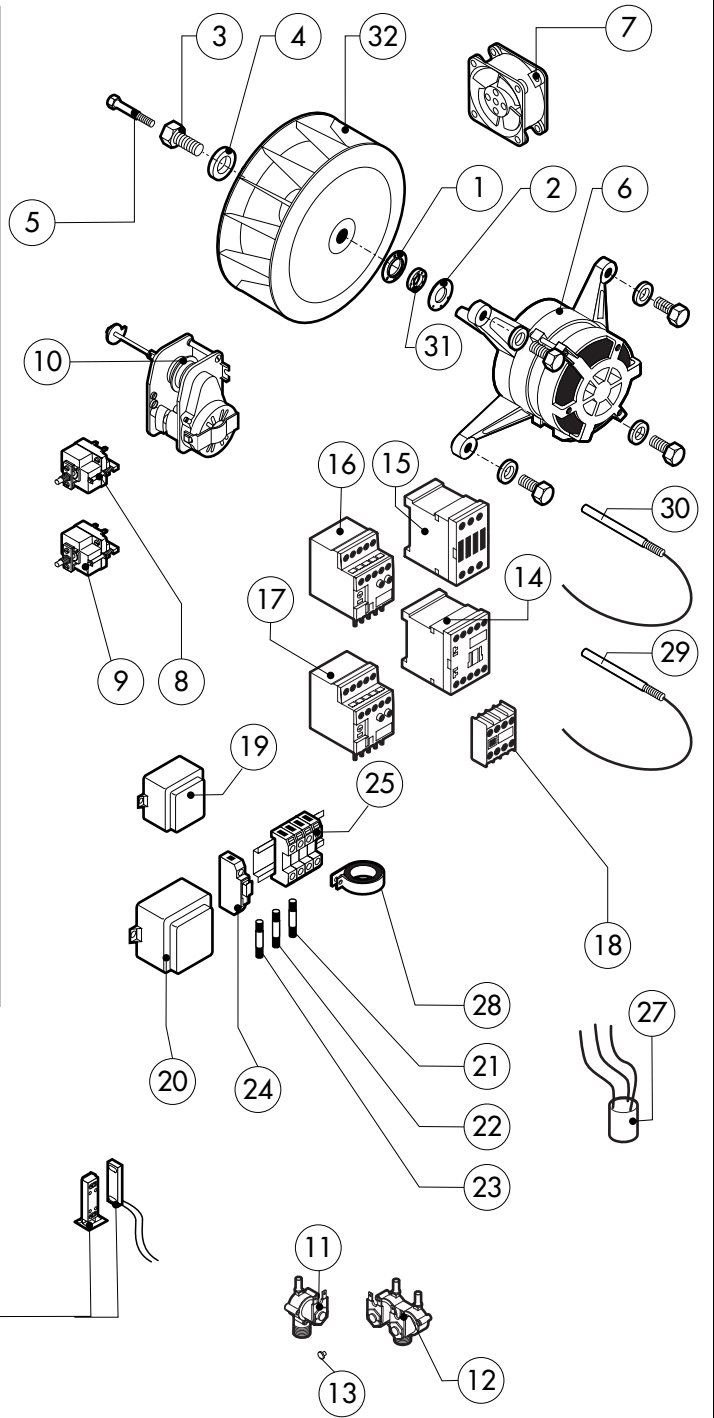

POS.	CODE	PIECES	DESCRIPTION
1	R14212850	1	DOOR
2	R14212900	1	INNER DOOR PANEL
3	R71201670	1	INNER DOOR GLASS
4	R70044310	1	GASKET FOR TROLLEY(0,7MT)
5	R58001760	2	INNER GLASS SOLID HINGE
6	R58001770	2	INNER GLASS HINGE PIN
7	R58001780	2	INNER GLASS CATCH KIT
8	R11411860	2	"C" PROFILE
9	R11205390	1	LOWER DOOR HINGE WITH RETAINER
10	R58002540	1	DOOR PIVOT SUNK KEY
11	R58002550	1	DOOR RETAINER GUIDE SHOE
12	R58002560	1	SCREW FOR LOWER DOOR HINGE
13	R58002570	1	WASHER Ø 30/15x3
14	R61620091	16	BELLEVILLE WASHER Ø 14/6.4
15	R11200560	1	UPPER DOOR HINGE
16	R58002150	1	HINGE PIN
17	R58004050	1	NUT FOR UPPER DOOR HINGE
18	R11411520	1	UPPER SQUARE FOR DOOR ROD
19	R11205400	1	LOWER SQUARE FOR DOOR ROD
20	R10207680	2	DOOR ROD ADJUSTABLE PLATE
21	R70050100	9	GLASS SILICON SPACERS
22	R70044170	1	GLASS GASKET (3,72MT)

POS.	CODE	PIECES	DESCRIPTION
23	R66110330	1	DOOR LAMPS CABLE SET
24	R11401440	2	LAMP COVER
25	R71500150	2	GLASS LAMP
26	R70044200	2	GLASS LAMP
27	R11401450	2	GLASS HOLDER LAMP FLANGE
28	R65270020	2	LIGHT 20W 12V G4
29	R65270450	2	LIGHT SOCKET
30	R65260750	1	LAMPS CONTACT BLOCK
31	R66110300	1	LAMPS CONTACT CABLE SET
32	R11100310	1	DOOR HANDLE ASSEMBLY
33	R61090052	1	GRUB SCREW M6x16
34	R69010600	1	DOOR HANDLE
35	R69010610	1	HANDLE
36	R61030601	1	CYLINDRICAL HEAD SCREW
37	R11205340	1	DOOR HANDLE PIN
38	R03200970	1	DOOR LOCK REAR FLANGE
39	R58004781	1	DOOR HANDLE HOOK
40	R61040272	1	DOOR HANDLE HOOK SCREW
41	R61420021	1	ELASTIC WASHER
42	R11205381	1	LOWER DOOR ROD
43	R11205370	1	UPPER DOOR ROD

POS.	CODE	PIECES	DESCRIPTION
20	R65180430	1	TRANSFORMER 40VA
21	R65200086	1	FUSE 0.125A (T)
22	R65200200	1	FUSE 2A
23	R65200040	1	FUSE 0.2A (T)
24	R65210020	3	FUSE CARRIER
25	R65220130	1	TERMINAL BOARD
26	R65265100	1	DOOR SWITCH
27	*R65280200	3	INTERFERENCE SUPPRESSOR
28	*R65280450	1	FERRITE
29	R65325000	2	PROBE PT100 (1,5 MT LONG)
30	R65325010	1	PROBE PT100 (3 MT LONG)
31	R70020050	2	MOTOR GASKET
32	*R75400440	2	FAN Ø 350x114/12 50HZ P.D. KIT