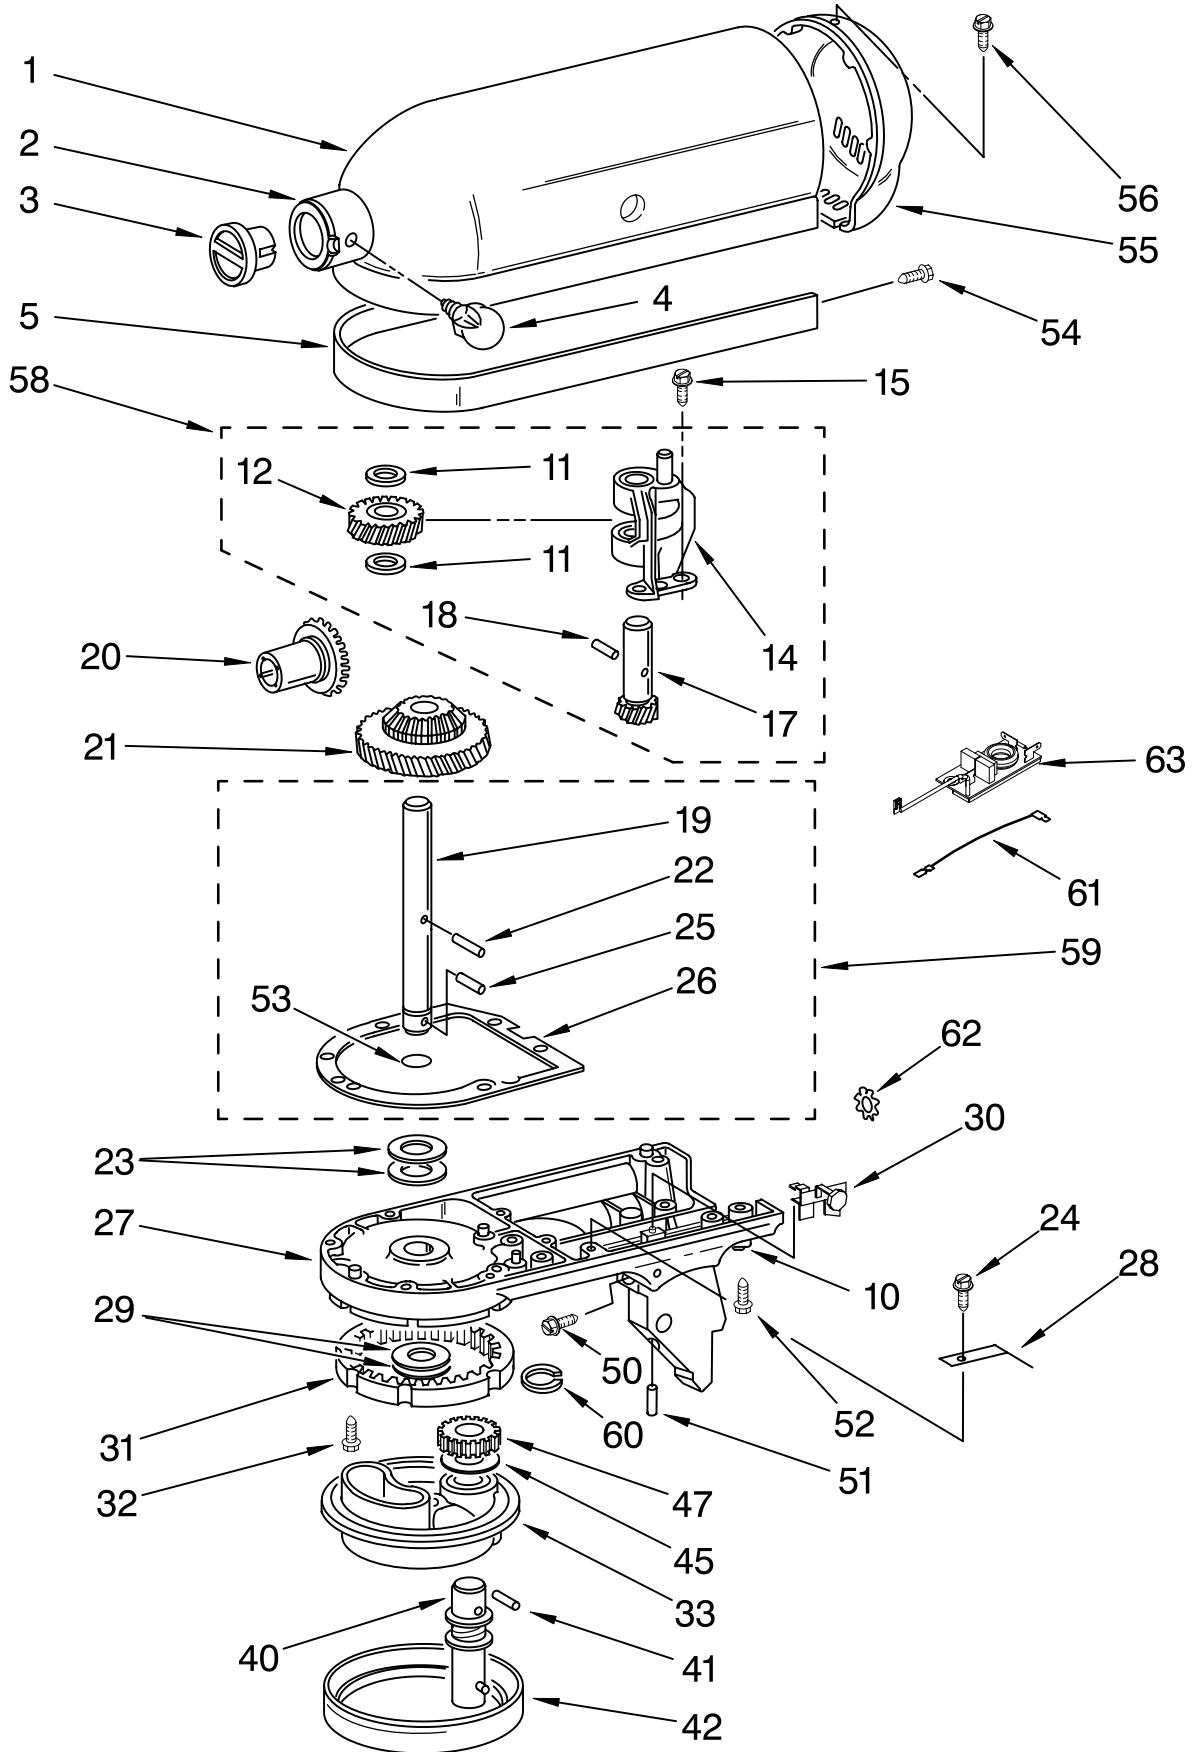

For Models:KSM90, KSM103, & KSM110

FOR ORDERING INFORMATION REFER TO PARTS PRICE LIST

CASE, GEARING AND PLANETARY UNIT

For Models:KSM90, KSM103, & KSM110

Illus. No.	Part No.	DESCRIPTION	Illus. No.	Part No.	DESCRIPTION	Illus. No.	Part No.	DESCRIPTION
1	**	Gearcase Motor Housing (Includes Illus 2)	22	240018-1	Pin (Vertical Center Shaft)	47	9703903	Pinion, Gear (18T) (Agitator Shaft)
2	4159709	Ring, Attachment Hub	23	3180163	Washer, Fiber Black, Gray	50	4160413	Screw, Adjusting
3		Cap, Attachment Hub	24	4176022	Screw (International)	51	4159264	Set Screw, 1/4"-28 X 3/8" Hdls., Cup Pt.
	242765-2	Chrome	25	9705443	Pin, Grooved	52	3400025	Machine Screw, 10-24 X 1 Fil. Head
	242765-4	White	26	4162324	Gasket, Transmission Case	53	67500-55	"O" Ring
4		Thumb Screw	27	**	Lower Gear Case	54	4159430	Screw, Self Tapping 6-32 X 1/4" Phil. Pan Hd. Type F
	4162142	Black	28	9701864	Spring Flat (International)	55	**	Cover, End
	240374-2	White (Storm Gray)	29	3180163	Washer, Fiber Black, Gray	56	4162914	Screw, 6-32 X 3/8 Phil. Oval Hd.
	240374-3	Buff	30	9701866	Headlock Assembly (International)	58	240309-2	Worm Gear Bracket And Gear (10 T & 23 T) (Incls. Illus 11 thru 14 17 & 18)
5	**	Band, Trim	31	9703904	Gear, Internal	59	4160474	Center Shaft & "O" Ring (Incls. Illus. 19,22,25,26, & 53)
10	4159479	Lock Washer, #10 Light	32	103994	Screw, Special (5)	60	9703438	Ring
11	3180161	Washer, Fiber Black, Gray	33	**	Planetary	61	9702311	Lead, Filter to Control Board
12	4162897	Worm Gear (23T)	40	4176067	Agitator Shaft (Includes Illus. 60)	62	3400900	Lockwasher
14	240308	Worm Gear Bracket And Bearing		3184052	Agitator Shaft (Includes Cup) (International)	63	9706789	Filter, RFI
15	3400022	Screw And L.W. Assy. #10-24 X 7/16" Phil. Fil. Hd. (3)	41	240018-1	Pin (Agitator Shaft Pinion)		9705132	Taiwan
17	240210-2	Shaft & Pinion (10T)	42	240285	Ring, Planetary Drip			
18	9705444	Pin, Grooved		240285-2	Polished			
19	240026	Shaft, Vertical Center	45	3180160	Washer, Shim (.015" Thk.) (.031" Thk.)			
20	9705130	Gear, Attachment Hub Bevel (23T)						
21	9703905	Bevel Pinion (19T) & Center Gear (62T)						