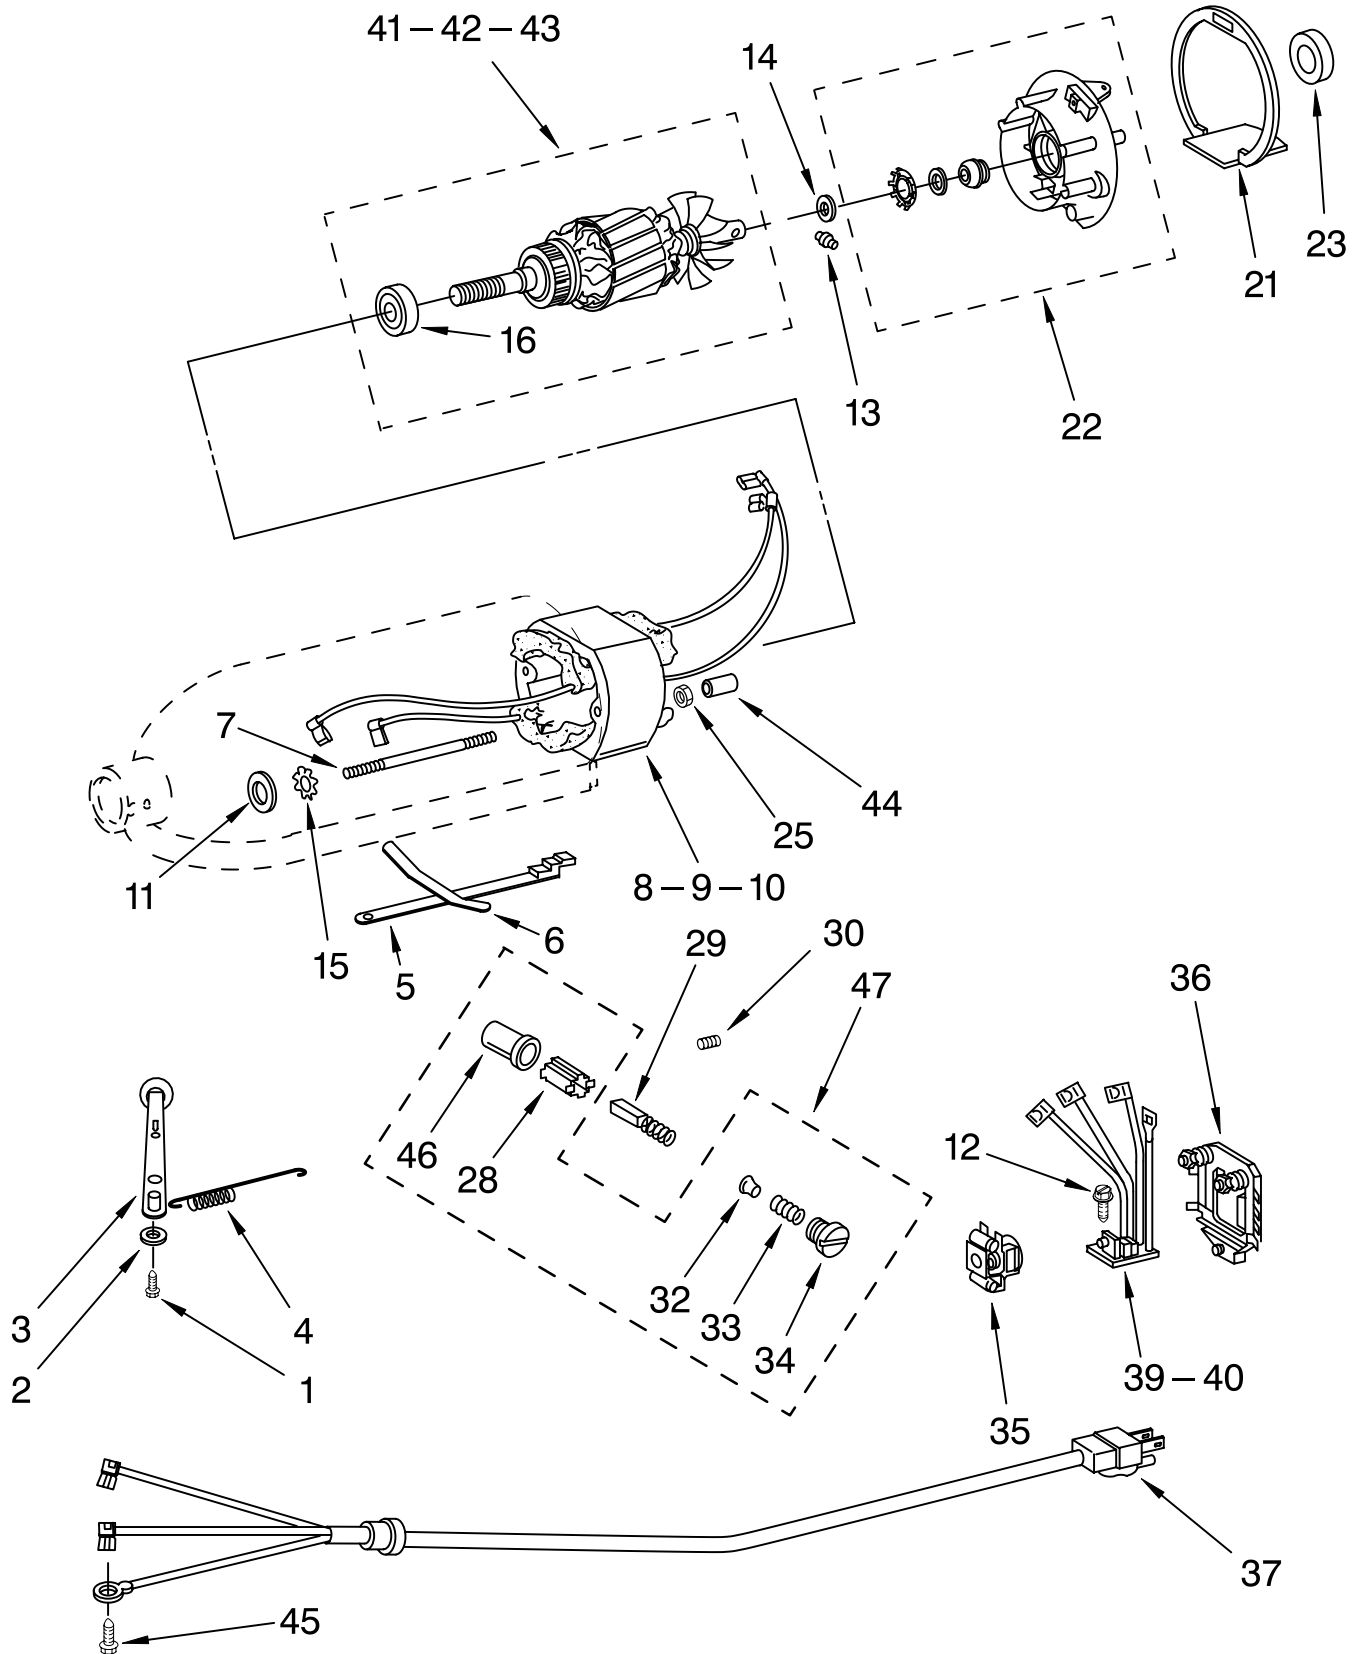

MOTOR AND CONTROL PARTS

For Models: KSM90, KSM103, & KSM110

FOR ORDERING INFORMATION REFER TO PARTS PRICE LIST

MOTOR AND CONTROL PARTS

For Models:KSM90, KSM103, & KSM110

Illus. No.	Part No.	DESCRIPTION	Illus. No.	Part No.	DESCRIPTION	Illus. No.	Part No.	DESCRIPTION
1	110679	Screw, Pivot	35	17830	Governor Assembly	OPTIONAL PARTS		
2	116241	Washer, Spring	36	240904-2	Control Plate Assembly	OPTIONAL ATTACHMENTS, ACCESSORIES AND SERVICE ITEMS		
3		Switch Lever And Stud	37		Cord & Plug White	4164839		Speed Disc (Service Tool)
	3184193	Black		9701025	United States	4160588		Grease, Planetary
	3184194	Storm Grey		9702318	International	4164778		Mixer Attachment Pak (Includes Food Grinder (FG-A), Food Strainer (FVSP), And Vegetable Slicer, (RVS-A) (FPP-A))
	3184195	Buff		9704389	Swiss			
4	3183680	Spring, Control Plate		9702314	United Kingdom			
	3183690	International		9702368	Australia			
5	3184176	Speed Link & Cam			Black			
6	4162035	Spring, Flat		9701026	United States			
7	240769	Screw, Stator		9702319	International			
8	9702695	Field Assembly (Must Use With Item # 41) 120 Volts		9704390	Swiss			
				9702315	United Kingdom			
9	9701670	Field Assembly (International) (Must Use With Illus. 42) (230 Volts)		9706755	Taiwan	4164749		Food Grinder (FG-A)
				9704812	Japan	4164751		Grain Mill (GM-A)
10	4176217	Field Assembly (Japan) (Must use with Item 13) (100 Volts)	39	9706595	Phase Control Board (120 Volt)	4164768		Pasta Maker And Food Grinder (Includes SNP Pasta Maker Plates) (SN/FG-A)
						4164775		Fruit/Vegetable Strainer Parts (Use With FG-A Model Only) (FVSP)
11	9704324	Washer, Bearing	40	9706596	Phase Control Board (230 Volt)	4164750		Rotor Slicer/Shredder (With 4 Standard Cones) Fine Shredder, Coarse Shredder, Thick Slicer, And Thin Slicer (RVS-A)
12	3400402	Screw, Self Tapping 4-40 X 5/16" Phil. Pan Hd. Type TT	41	9708315	Armature & Bearing (120 V.) Domestic & Taiwan) (Must use with Illus. 8)	3177975		Pouring Shield (KPS2CL)
			42	9708316	Armature & Bearing (230 Volt) (Must use with Item 9)	4164824		Pasta Maker Plates (SNP-A)
13	16998	Stud, Governor Drive	43	9708314	Armature & Bearing (Japan) (Must Use with Item 10) (100 Volts)	4164774		Fruit/Vegetable Strainer And Food Grinder (FVS/FG-A)
14	3180162	Washer, Spacing				3180617		Cover, Decorative (Cotton Polyester)
15	3400900	Washer				4162838		Food Tray (FT)
16	9708320	Ball Bearing				4164748		Juicer (JE)
21	240775-1	Seal, End				4164747		Can Opener (CO)
	3184356	International				4164803		Sausage Stuffer Kit (SSA)
22	3180526	Bracket, Bearing Asm.	44	4162634	Sleeve, Motor Stud	3177924		Bowl Cover, Plastic Non-Sealing
23	3180238	Washer, Felt	45	3184609	Screw, Ground Tapping (10-24 X 1/4") Phil.	4163337		Bowl, Stainless With Handle
25	8533905	Nut, Machine Hex (10-24)	46	3179908	Housing, Brush Holder	3180262		Bowl, 3 Qt. (KSM103 & KSM110)
28	240680	Insert, Brush Holder	47	4162546	Brush Holder (Incls. Illus. 28, 32, 33, 34, & 46)	4162160		Bowl, Satin Stainless
29	9706416	Brush, Carbon						
30	9707926	Set Screw, 10-24 X 1/4" Hds. Cup Pt						
32	116286	Cap, Spring Seat						
33	116287	Spring, Cap						
34		Cap, Brush Holder						
	3184212	Black						
	3184211	White						
	3184213	Almond Creme						

FOR ORDERING INFORMATION REFER TO PARTS PRICE LIST