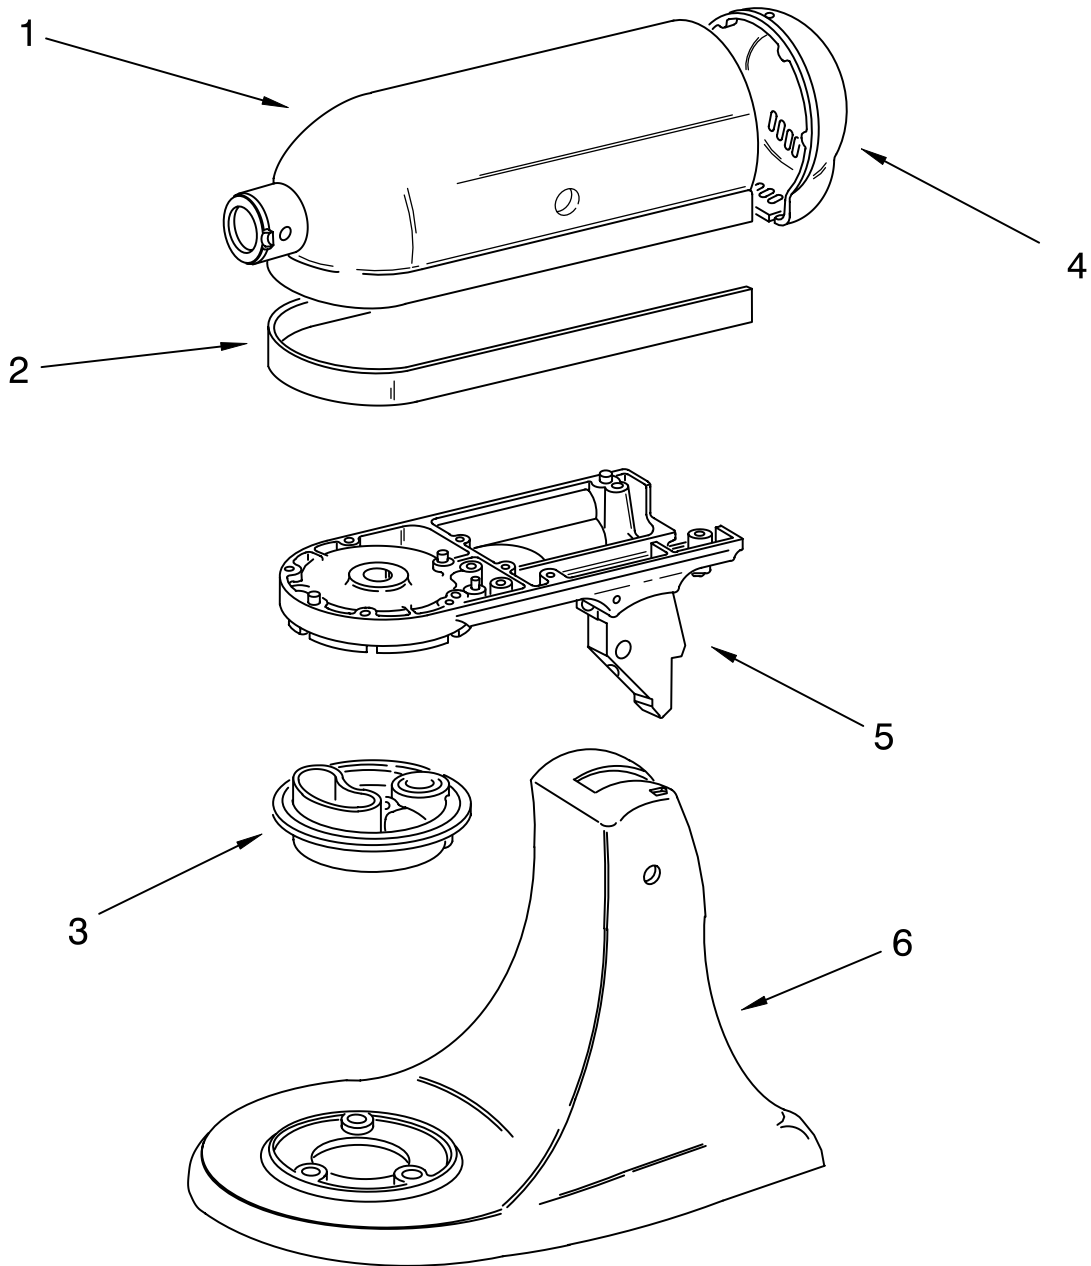

COLOR VARIATION PARTS

For Models:KSM90, KSM103, & KSM110

FOR ORDERING INFORMATION REFER TO PARTS PRICE LIST