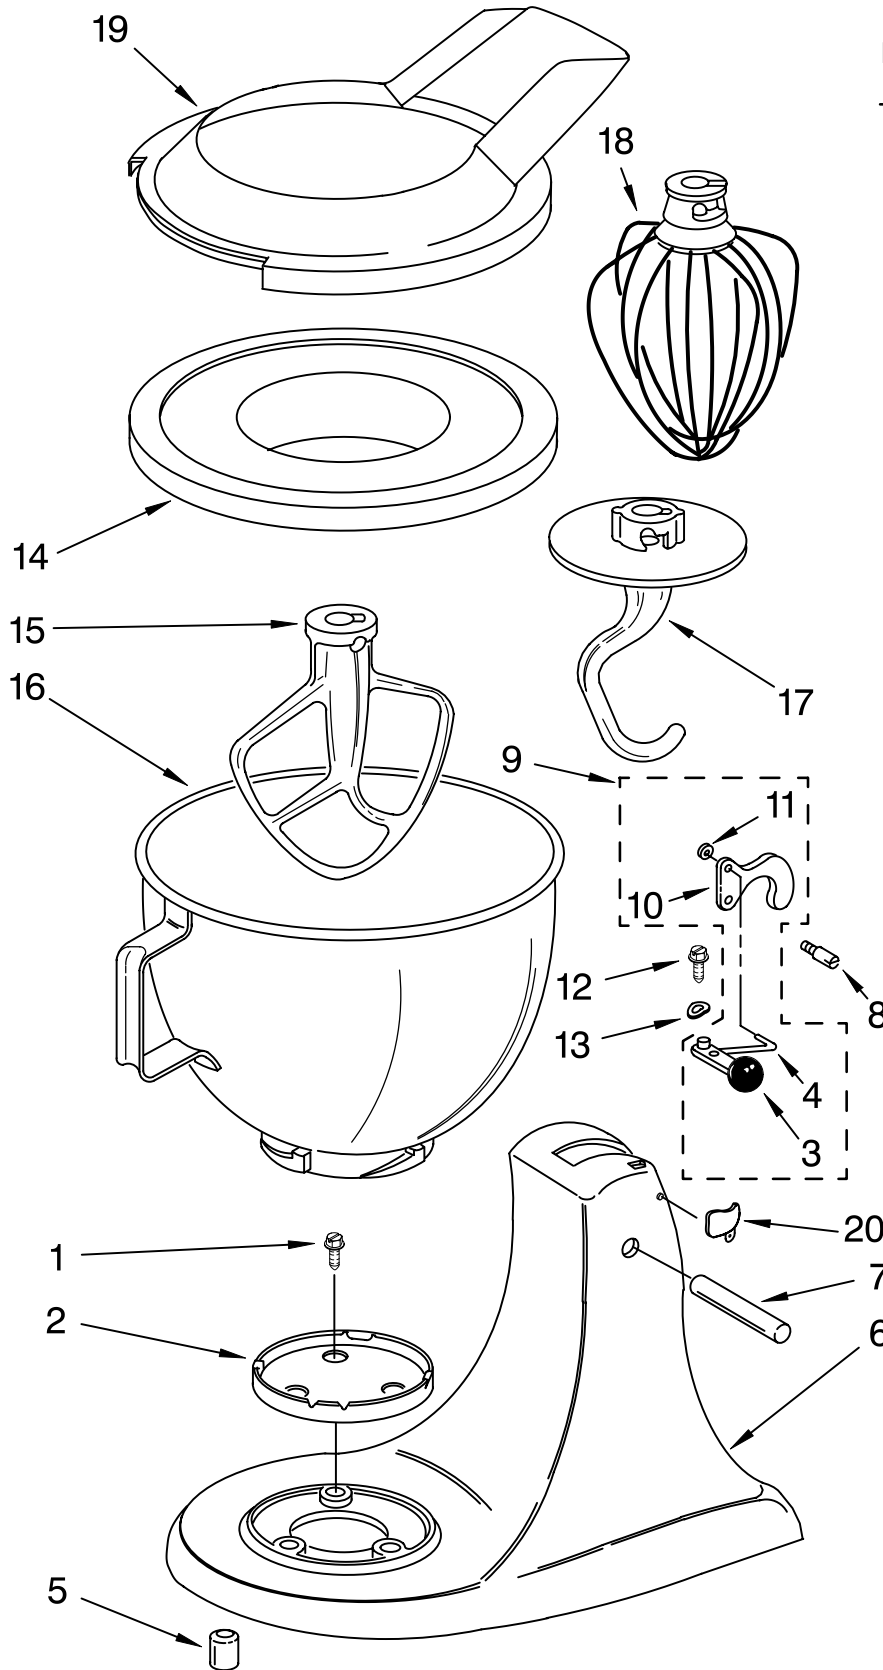

BASE AND PEDESTAL UNIT

For Models: KSM90, KSM103, & KSM110

Illus. No.	Part No.	DESCRIPTION
1	3400020	Screw 10-24 X 1/2" Phil. Flat Hd. Type F
2	4163032	Screw Cap Kit
3	4176024	Lever, Latch Black
	3184178	Black
4	242928-2	White (Storm Gray)
4	24450	Link, Latch
5	115792	Foot, Base
6	**	Pedestal
7	16910	Pin, Hinge
8	103993	Screw, Latch Bearing
9	24452-2	Latch, Link & Lever (Incls. Illus. 3, 4, 10 & 11)
	3184200	International
10	4162206	Latch
11	4159598	Washer
12	110679	Screw, Pivot
13	116241	Washer, Spring
14	4176018	Cover, Bowl
15	9707669	Beater, Flat
16	4163336	Bowl And Base (4 1/2 Qt.)
17	9707671	Dough Hook
18	9704329	Wire Whip
19	9706633	Pouring Shield Professional Mod.
	4176452	International
20		Head Lock (International)
	3184262	White
	3184264	Black

LITERATURE PARTS

Guide, Use And
Care
LIT9707917 United States
LIT9705170 (International)
LIT9705125 Japan
LIT8204542 Repair Parts List

FOR ORDERING INFORMATION REFER TO PARTS PRICE LIST