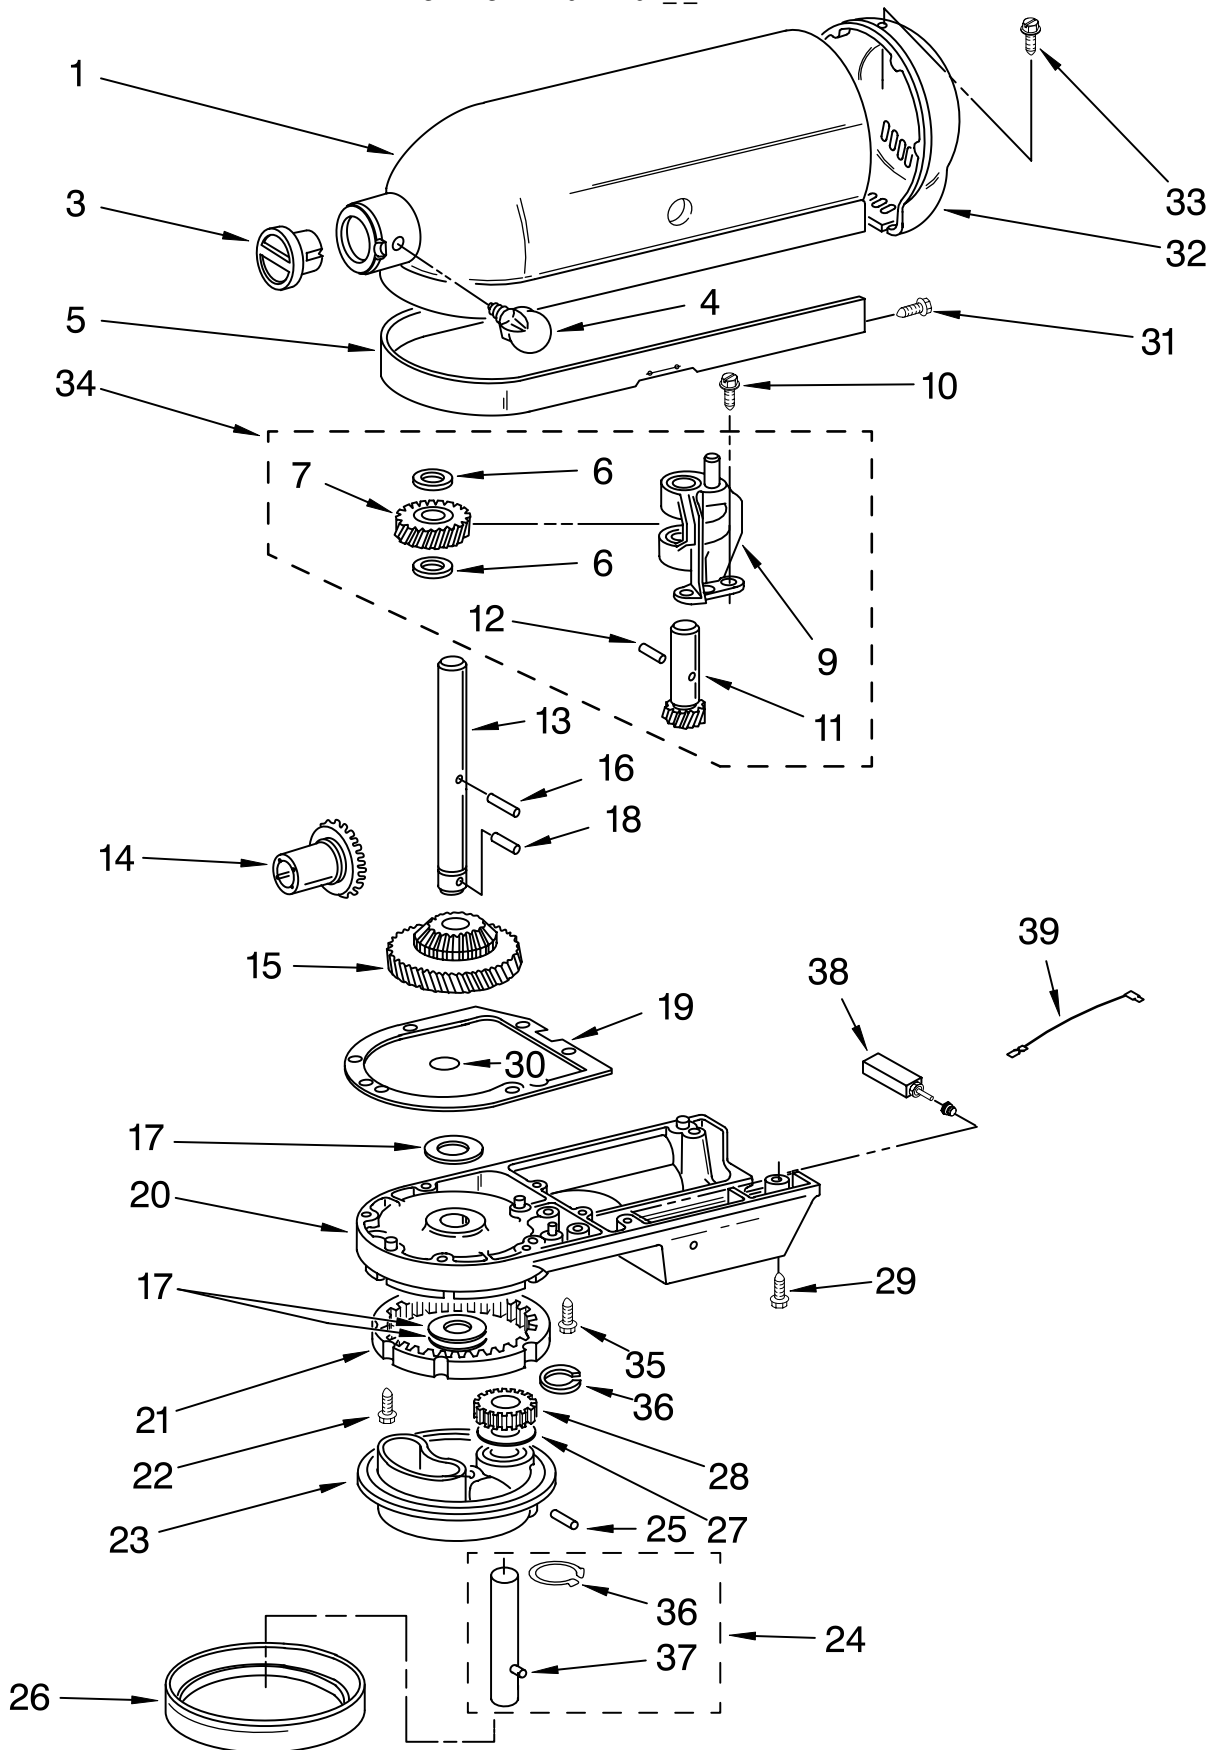

CASE, GEARING AND PLANETARY UNIT

FOR MODEL: 5KPM5E_4

FOR ORDERING INFORMATION REFER TO PARTS PRICE LIST

CASE, GEARING AND PLANETARY UNIT

FOR MODEL: 5KPM5E__4

Illus. No.	Part No.	DESCRIPTION	Illus. No.	Part No.	DESCRIPTION	Illus. No.	Part No.	DESCRIPTION
1	**	Gearcase Motor Housing	15	9709627	Bevel Pinion and Center Gear	27	9706090	Washer, Shim
3	242765-2	Cap, Attachment Hub	16	240018-1	Pin (Vertical Center Shaft)	28	9703903	Pinion, Gear (Agitator Shaft)
4	9709194	Screw, Thumb	17	3180163	Washer	29	3400025	Screw
5	**	Band, Trim	18	9705443	Pin	30	67500-55	"O" Ring
6	3180161	Washer, Fiber	19	4162324	Gasket, Transmission Case	31	311932	Screw
7	4162897	Worm Gear				32	**	Cover, End
9	240308	Gear, Worm Bracket & Bearing	20	**	Lower Gear Case	33	4162914	Screw
10	3400022	Screw And L.W. Assy.	21	9703904	Gear, Internal	34	240309-2	Gears, Worm & Pinion Assembly
11	240210-2	Shaft & Pinion	22	103994	Screw, Special	35	3400026	Screw, Machine
12	9705444	Pin	23	**	Planetary	36	9703438	Ring, Retaining
13	240026	Shaft, Vertical Center	24	3184052	Shaft, Agitator	37	9704677	Pin, Groove
14	9705130	Gear, Attachment Hub Bevel	25	240018-1	Pin (Agitator Shaft Pinion)	38	9705132	Filter, RFI
			26	240285	Ring, Planetary Drip	39	9702311	Lead, Filter (Control Board)

**Refer to Page 2
Color Variation Parts

FOR ORDERING INFORMATION REFER TO PARTS PRICE LIST