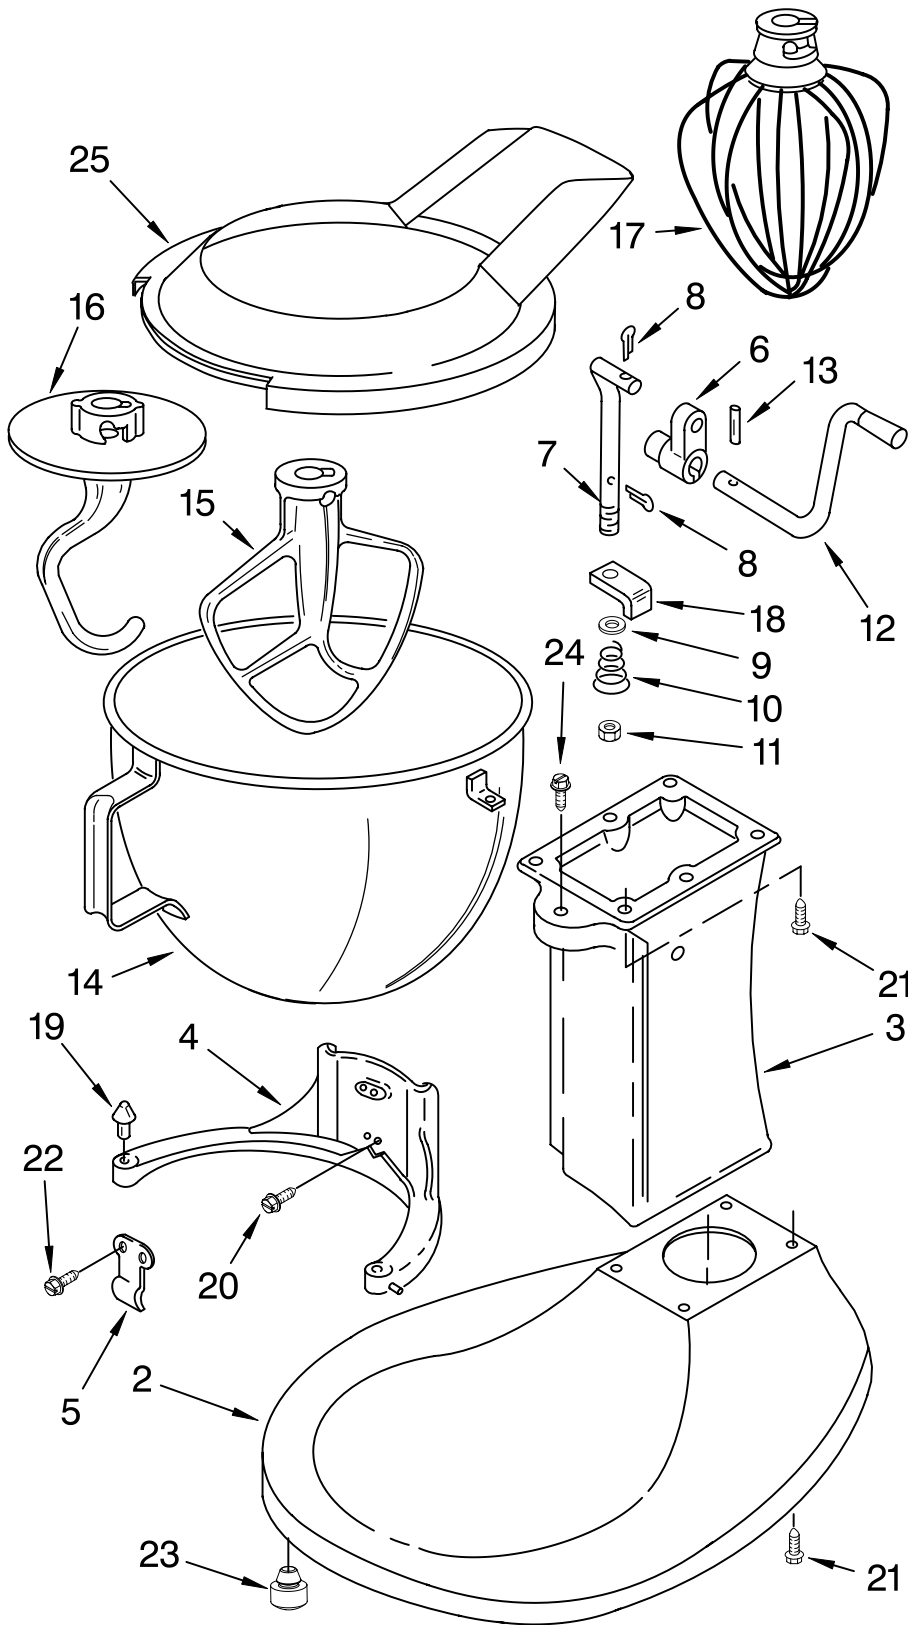

FOR ORDERING INFORMATION REFER TO PARTS PRICE LIST

BASE AND PEDESTAL UNIT

FOR MODEL: 5KPM5E__4

Illus. No.	Part No.	DESCRIPTION
1		Literature Parts
	9706978	Use & Care Guide
	8212379	Repair Parts List
2	**	Base & Foot Supports
3	**	Column Assembly
4	**	Bowl Support
5	3182857	Latch, Bowl Spring
6	4162874	Arm, Bowl Lift
7	9085	Rod, Bowl Lift
8	9704608	Pin, Cotter
9	4159514	Washer
10	9237	Spring
11	8533907	Nut
12	9079	Handle, Bowl Lift
13	9703442	Pin, Roll
14	4162116	Bowl (5 Qt)
15	9707670	Beater, Flat
16	9708033	Hook, Dough
17	9704309	Whip, Wire
18	240169	Bracket, Bowl Lift
19	240185	Pin, Bowl Locating
20	3400018	Screw
21	240912	Screw, Special
22	3400024	Screw
23	9708649	Foot, Rubber
24	3182904	Screw
25	9706633	Shield, Pouring

FOR MODEL: 5KPM5E__4

Illus. No.	Part No.	DESCRIPTION	Illus. No.	Part No.	DESCRIPTION	Illus. No.	Part No.	DESCRIPTION
1	110679	Screw, Pivot	15	9701501	Seal, End	27	17830	Governor Assembly
2	116241	Washer, Spring	16	3180526	Bracket, Bearing Assembly	28	240904-2	Control Plate Assembly
3	9709276	Lever, Control And Stud	17	3180238	Washer, Felt	29		Cord, Power
4	3183680	Spring, Control Plate	18	8533905	Nut		9702318	White
5	3184176	Speed Link & Cam	19	9701584	Seal, Foam	30	9706596	Phase Control Board
6	240205	Spring, Flat	20	W10068270	Washer	31	9708316	Armature & Bearing Assy (240V)
7	240769	Screw, Stator	21	240680	Insert, Brush Holder	32	4162634	Sleeve, Motor Stud
8	9701670	Field Assembly	22	9706416	Brush & Spring Assembly	33	3184609	Screw, Self
10	9704324	Washer, Ball Bearing (Front)	23	9707926	Screw, Set	34	3179908	Housing, Brush Holder
12	W10068260	Screw	24	116286	Cap, Spring Seat	35	4162546	Brush Holder Assy
13	16998	Stud, Governor Drive	25	116287	Spring, Cap			
14	3180162	Washer, Spacing	26	3184212	Cap, Brush Holder			