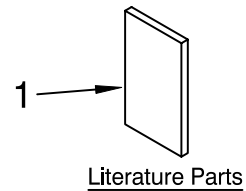

FOR ORDERING INFORMATION REFER TO PARTS PRICE LIST

BASE AND PEDESTAL UNIT

FOR MODEL: 5KPM5E__4

Illus. No.	Part No.	DESCRIPTION
1		Literature Parts
	9706978	Use & Care Guide
	8212379	Repair Parts List
2	**	Base & Foot Supports
3	**	Column Assembly
4	**	Bowl Support
5	3182857	Latch, Bowl Spring
6	4162874	Arm, Bowl Lift
7	9085	Rod, Bowl Lift
8	9704608	Pin, Cotter
9	4159514	Washer
10	9237	Spring
11	8533907	Nut
12	9079	Handle, Bowl Lift
13	9703442	Pin, Roll
14	4162116	Bowl (5 Qt)
15	9707670	Beater, Flat
16	9708033	Hook, Dough
17	9704309	Whip, Wire
18	240169	Bracket, Bowl Lift
19	240185	Pin, Bowl Locating
20	3400018	Screw
21	240912	Screw, Special
22	3400024	Screw
23	9708649	Foot, Rubber
24	3182904	Screw
25	9706633	Shield, Pouring