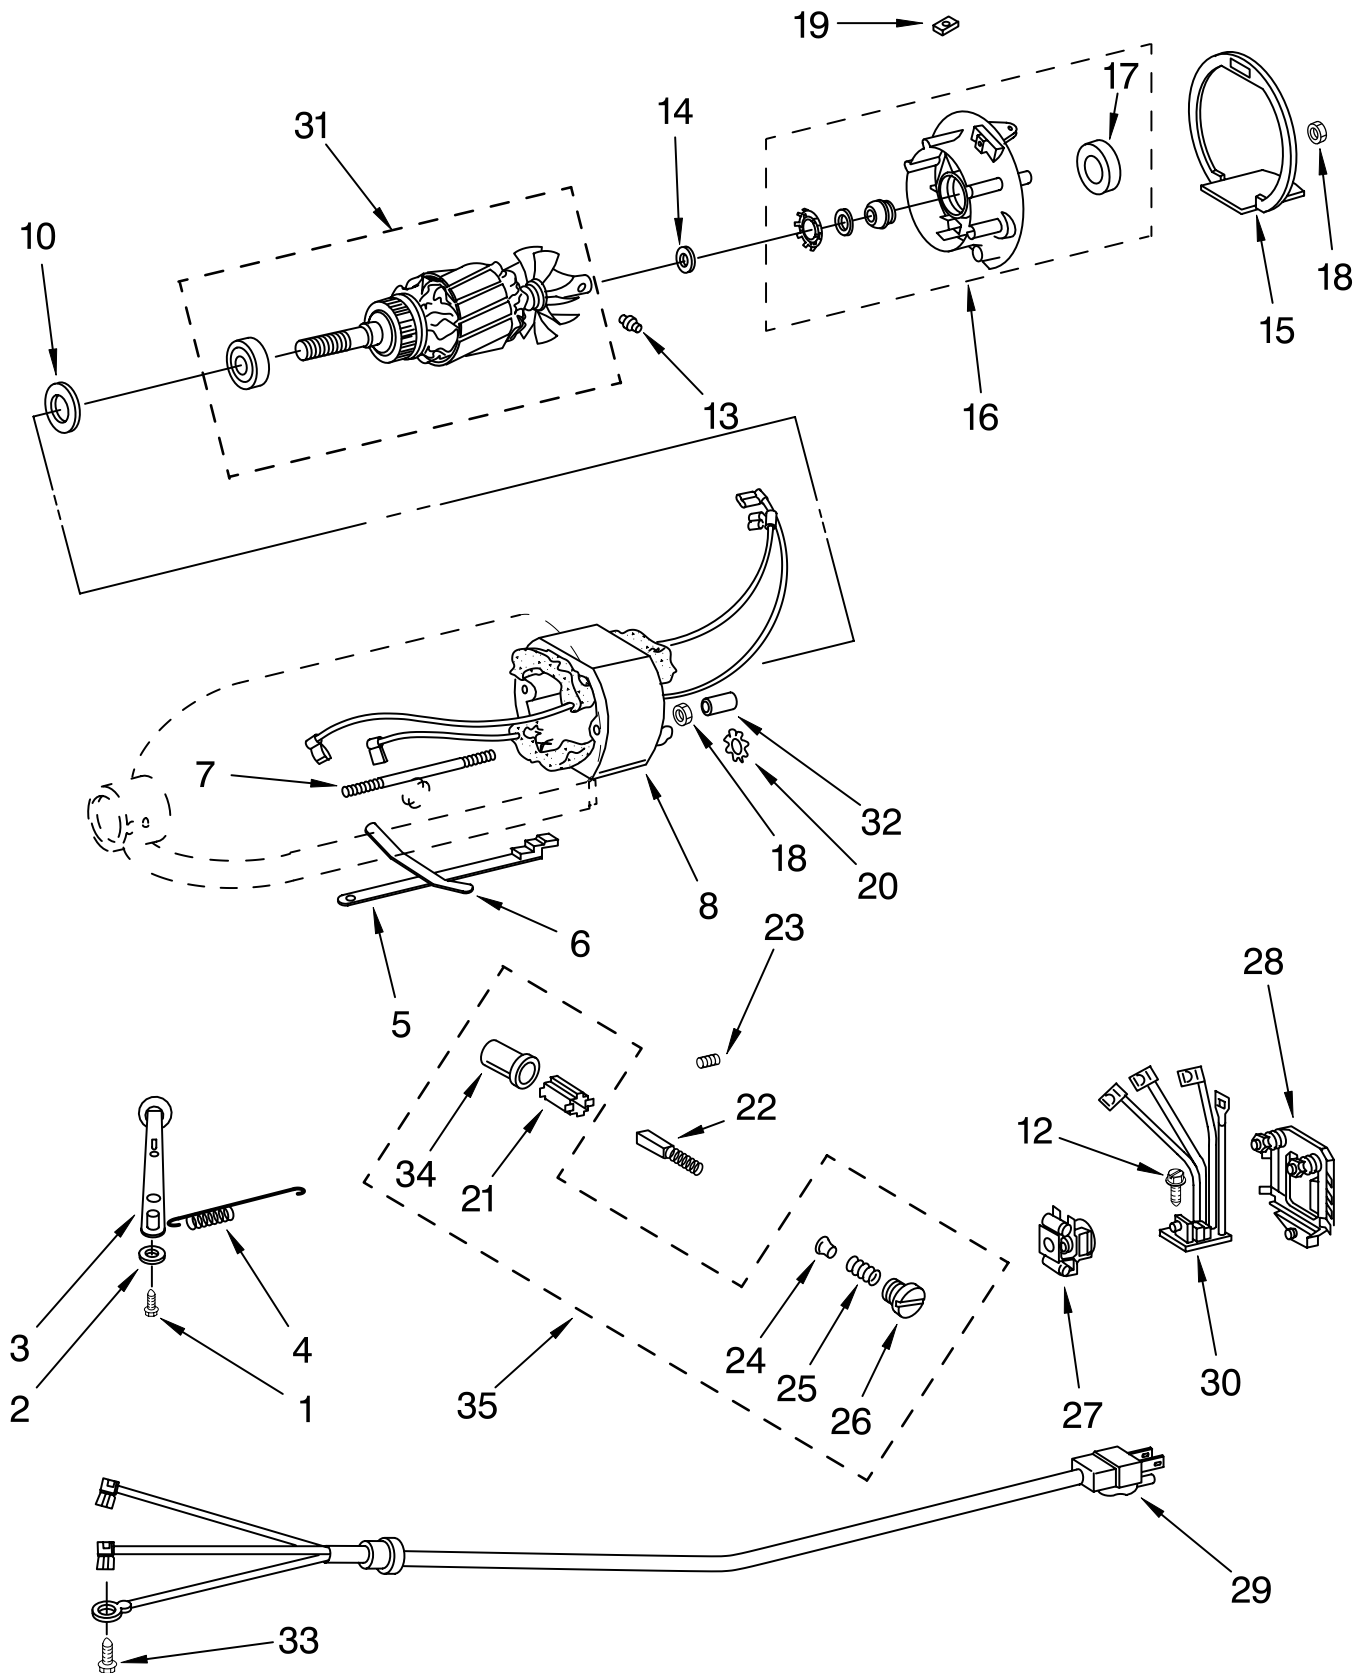

MOTOR AND CONTROL PARTS

FOR MODEL: 5KPM5E_4

FOR ORDERING INFORMATION REFER TO PARTS PRICE LIST

MOTOR AND CONTROL PARTS

FOR MODEL: 5KPM5E__4

Illus. No.	Part No.	DESCRIPTION	Illus. No.	Part No.	DESCRIPTION	Illus. No.	Part No.	DESCRIPTION
1	110679	Screw, Pivot	15	9701501	Seal, End	27	17830	Governor Assembly
2	116241	Washer, Spring	16	3180526	Bracket, Bearing Assembly	28	240904-2	Control Plate Assembly
3	9709276	Lever, Control And Stud	17	3180238	Washer, Felt	29		Cord, Power
4	3183680	Spring, Control Plate	18	8533905	Nut		9702318	White
5	3184176	Speed Link & Cam	19	9701584	Seal, Foam	30	9706596	Phase Control Board
6	240205	Spring, Flat	20	W10068270	Washer	31	9708316	Armature & Bearing Assy (240V)
7	240769	Screw, Stator	21	240680	Insert, Brush Holder	32	4162634	Sleeve, Motor Stud
8	9701670	Field Assembly	22	9706416	Brush & Spring Assembly	33	3184609	Screw, Self
10	9704324	Washer, Ball Bearing (Front)	23	9707926	Screw, Set	34	3179908	Housing, Brush Holder
12	W10068260	Screw	24	116286	Cap, Spring Seat	35	4162546	Brush Holder Assy
13	16998	Stud, Governor Drive	25	116287	Spring, Cap			
14	3180162	Washer, Spacing	26	3184212	Cap, Brush Holder			

FOR ORDERING INFORMATION REFER TO PARTS PRICE LIST