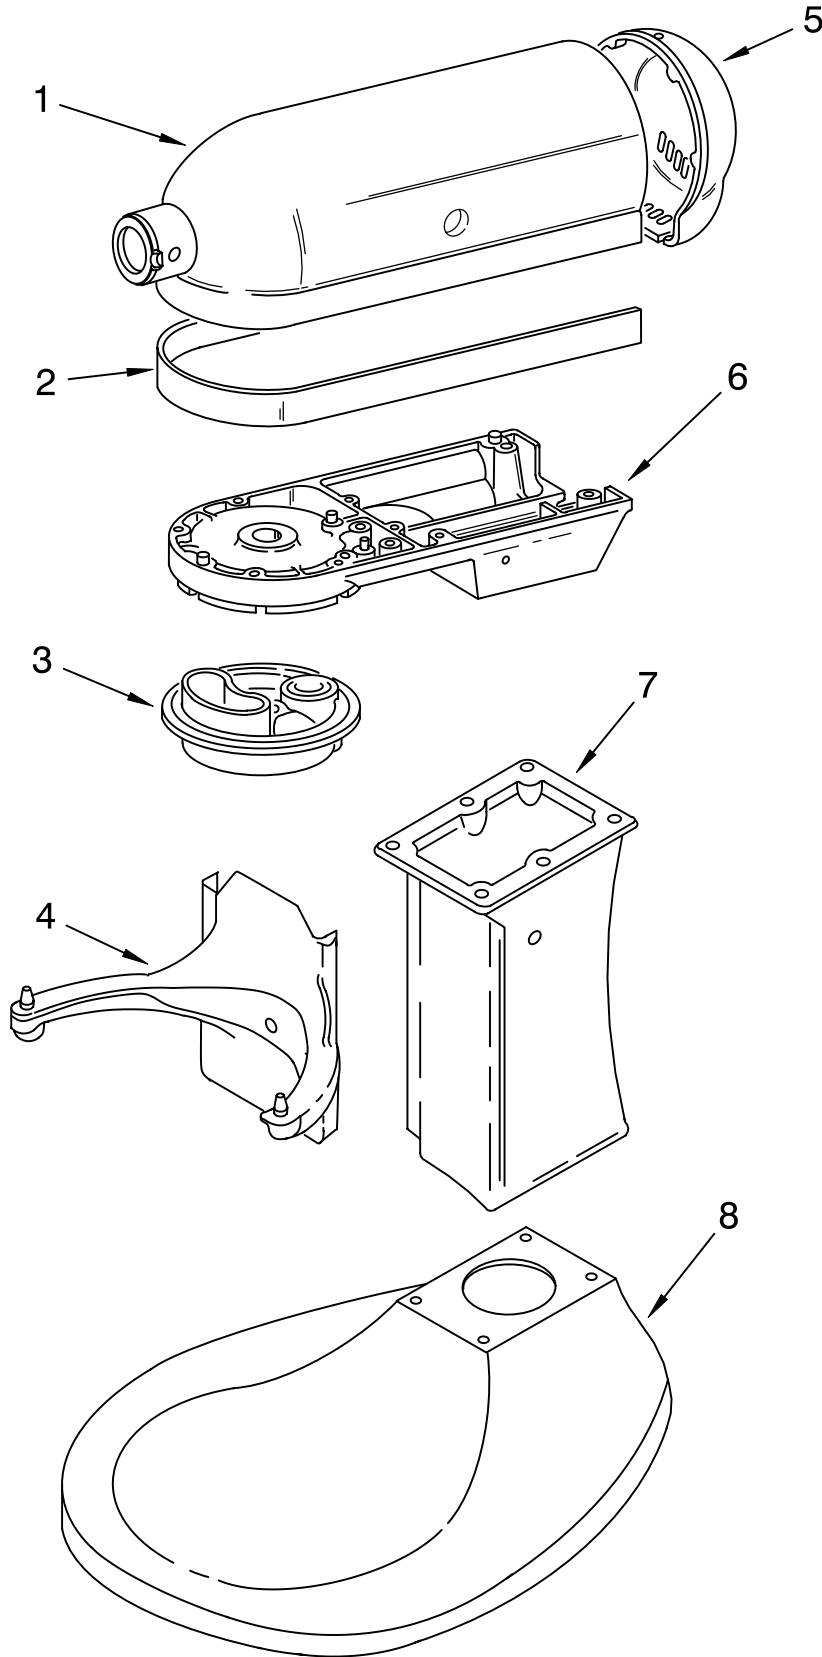

COLOR VARIATION PARTS

FOR MODEL: 5KPM5E_4

Illus. No.	Part No.	DESCRIPTION

Colors Subject To Change.
Any Color Not Listed is
No Longer Available.
If Additional Colors Are Added,
This Page Will Be Updated.

1	240291-1	Motor Housing White
2	9706975	Trim Band Black
3	240286-1	Planetary White
4	3179300	Bowl Supprt & Pins White
5	240253-1	End Cover White
6	9701508	Lower Gearcase White
7	240148-4	Column White
8	3179280	Base & Foot Assembly White

FOR ORDERING INFORMATION REFER TO PARTS PRICE LIST