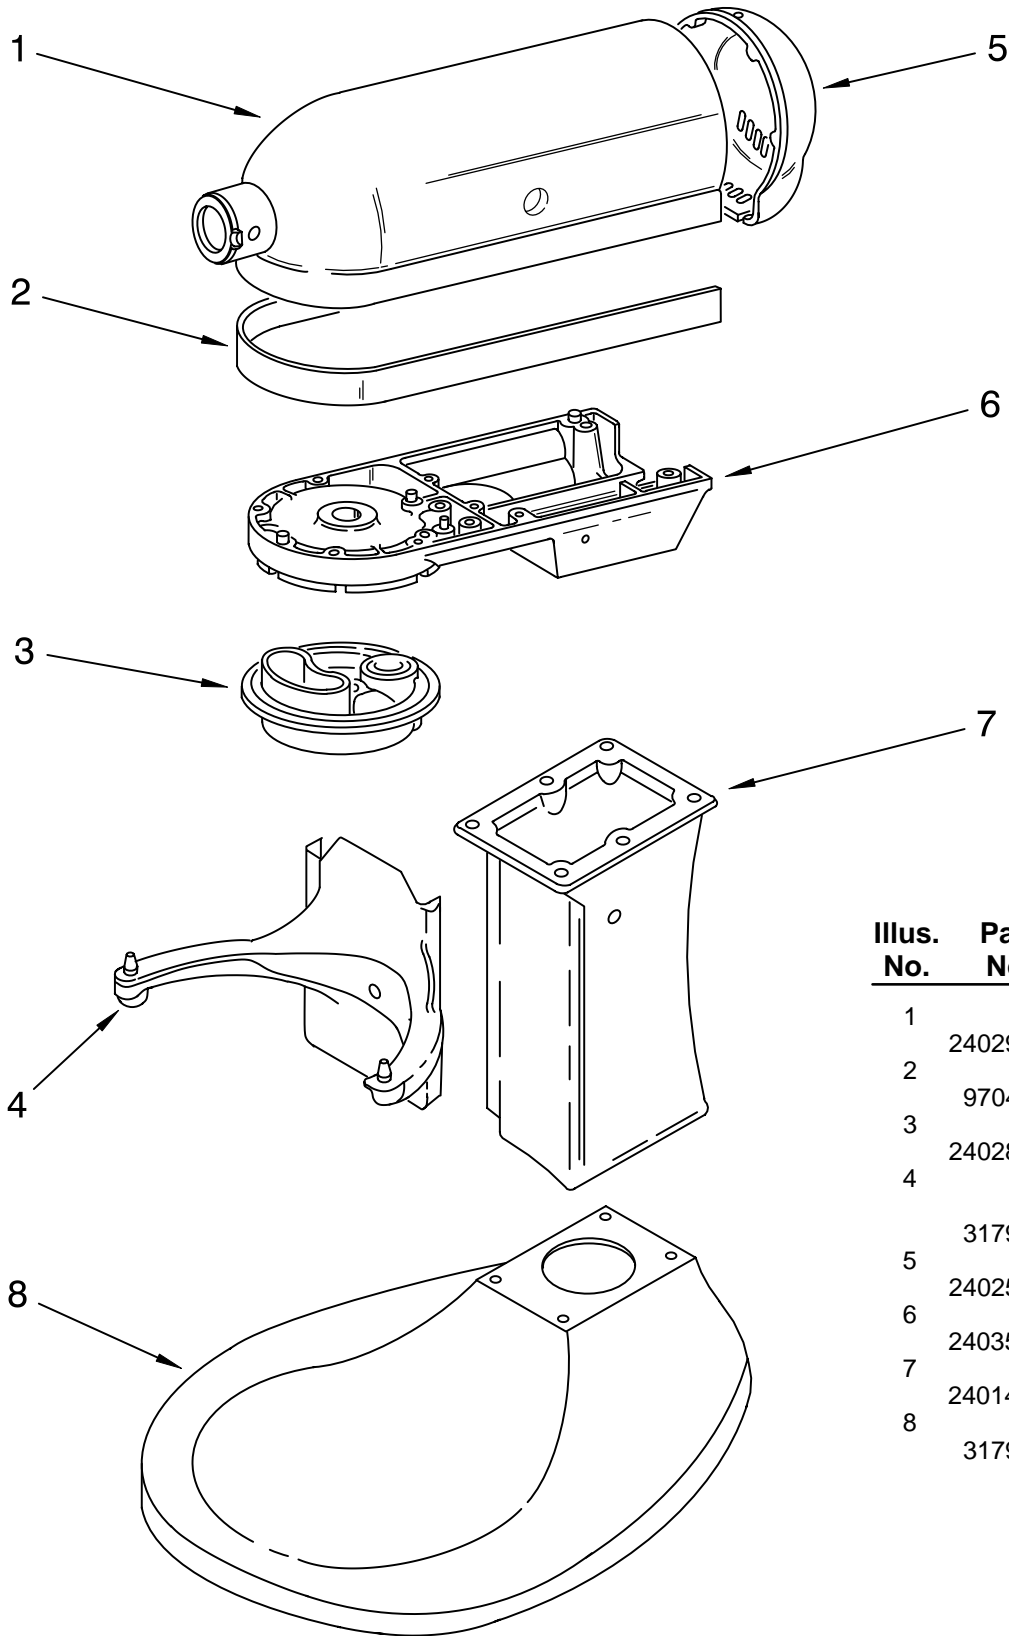

COLOR VARIATION PARTS

FOR MODEL: 5K5SS__4

Illus. No.	Part No.	DESCRIPTION
1		Motor Housing
	240291-1	White
2		Trim Band
	9704633	Black
3		Planetary
	240286-1	White
4		Bowl Support & Pins
	3179300	White
5		End Cover
	240253-1	White
6		Lower Gearcase
	240354-3	White
7		Column
	240148-4	White
8		Base & Foot Assy
	3179280	White

FOR ORDERING INFORMATION REFER TO PARTS PRICE LIST