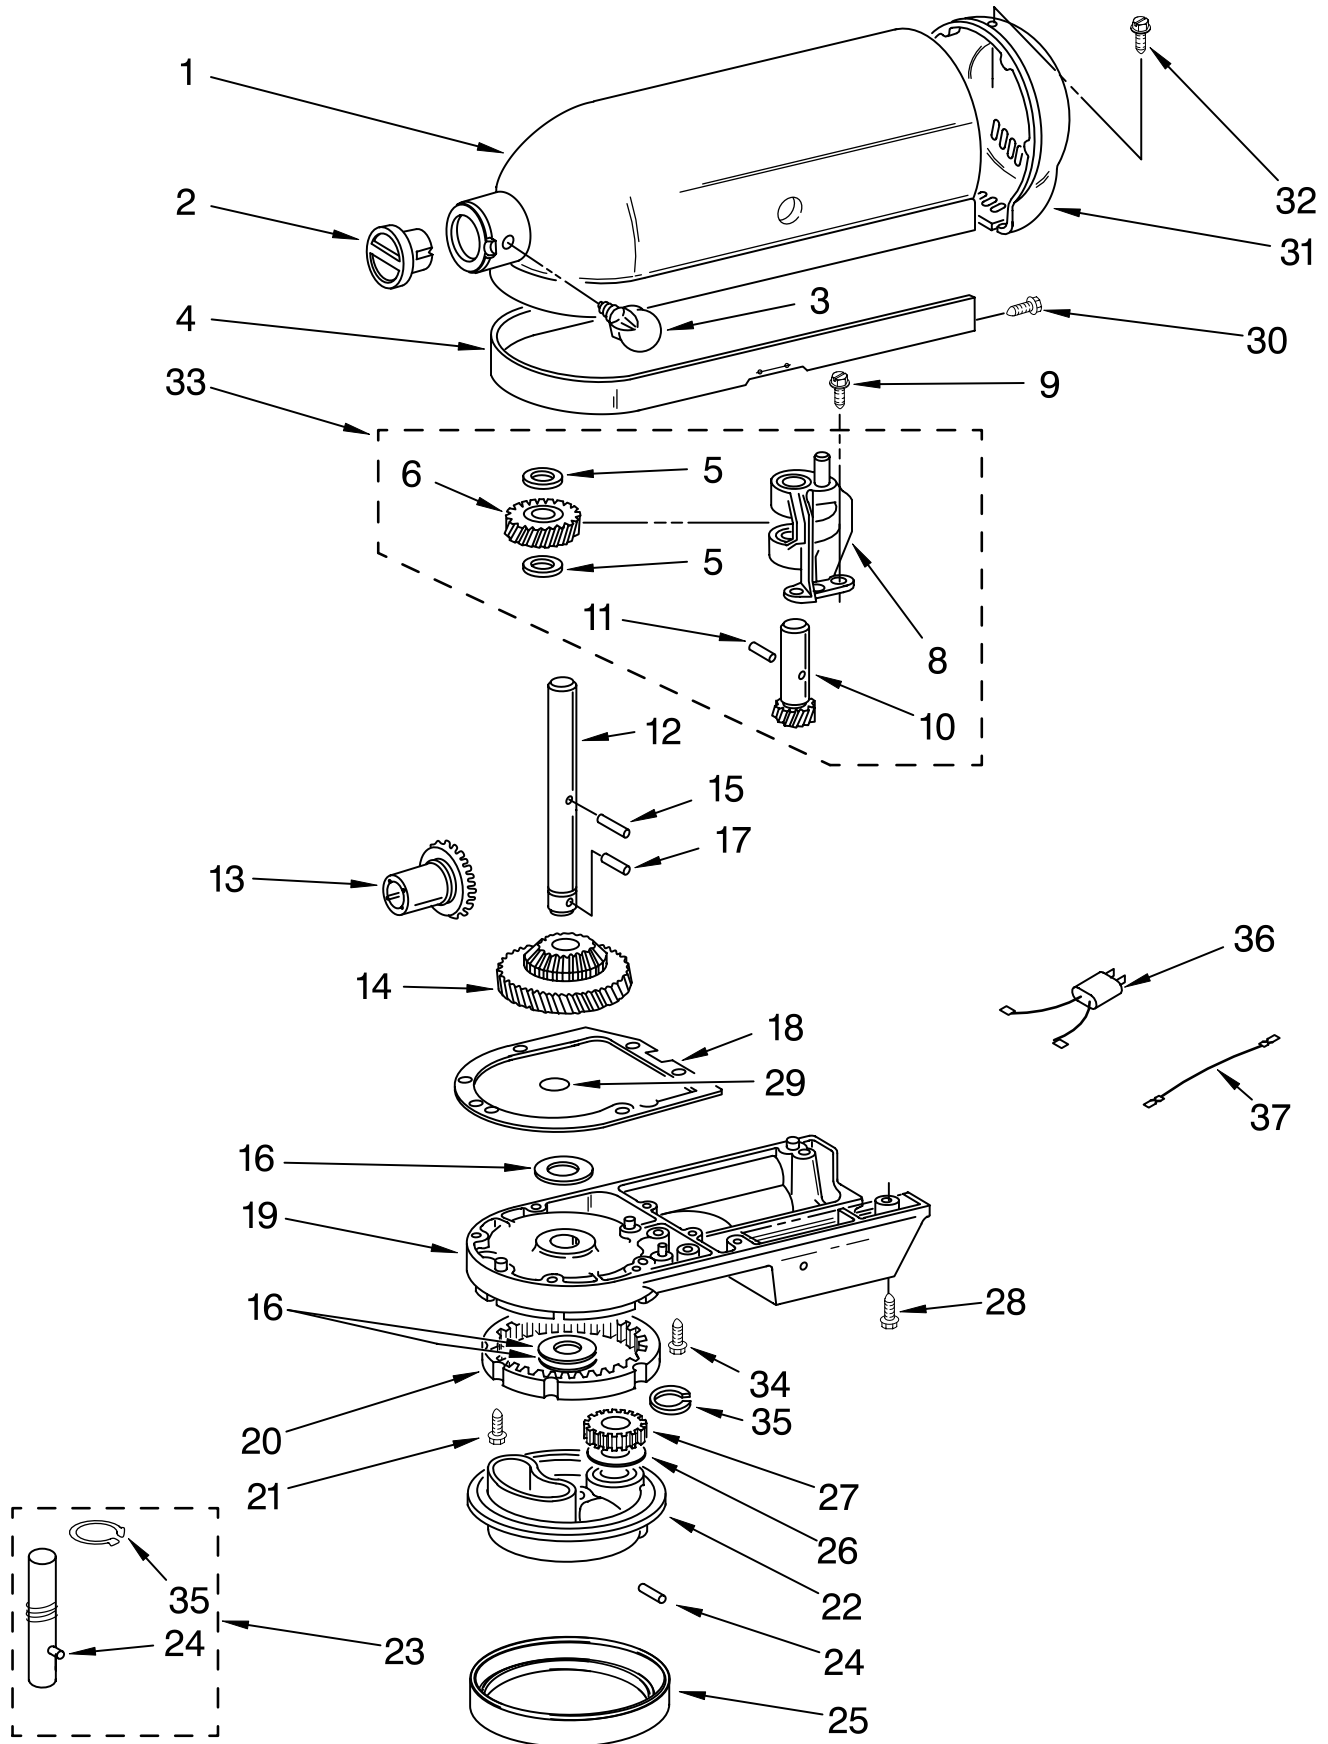

CASE, GEARING AND PLANETARY UNIT

FOR MODEL: 5K5SS__4

FOR ORDERING INFORMATION REFER TO PARTS PRICE LIST

CASE, GEARING AND PLANETARY UNIT

FOR MODEL: 5K5SS__4

Illus. No.	Part No.	DESCRIPTION
1	**	Gearcase Motor Housing
2		Cap, Attachment Hub
3	242765-2	Chrome Thumb Screw
4	9709194	Black Band, Trim
5	3180161	Washer, Fiber
6	4162897	Gear, Worm
8	240308	Bracket, Worm Gear (Incl. Bearing)
9	3400022	Screw And L.W. Assy.
10	240210-2	Shaft & Pinion
11	9705444	Pin
12	240026	Shaft, Vertical Center
13	9705130	Gear, Attachment Hub
14	9709627	Gear, Bevel Pinion & Center
15	240018-1	Pin, Agitator Shaft
16	3180163	Washer, Shim
17	9705443	Pin
18	4162324	Gasket, Transmission
19	**	Lower Gear Case
20	9703904	Gear, Internal
21	103994	Screw
22	**	Planetary
23	3184052	Agitator Shaft
24	9704677	Pin, Groove
25	240285	Ring, Planetary Drip
26	9706090	Washer
27	9703903	Pinion, Gear (Agitator Shaft)
28	3400025	Screw
29	67500-55	"O" Ring
30	311932	Screw
31	**	Cover, End
32	4162914	Screw
33	240309-2	Gear, Worm Assy
34	3400026	Screw
35	9703438	Ring, Retaining
36	9705132	RFI Filter
37	9702311	Lead, Filter

**Refer to Page 2
Color Variation Parts