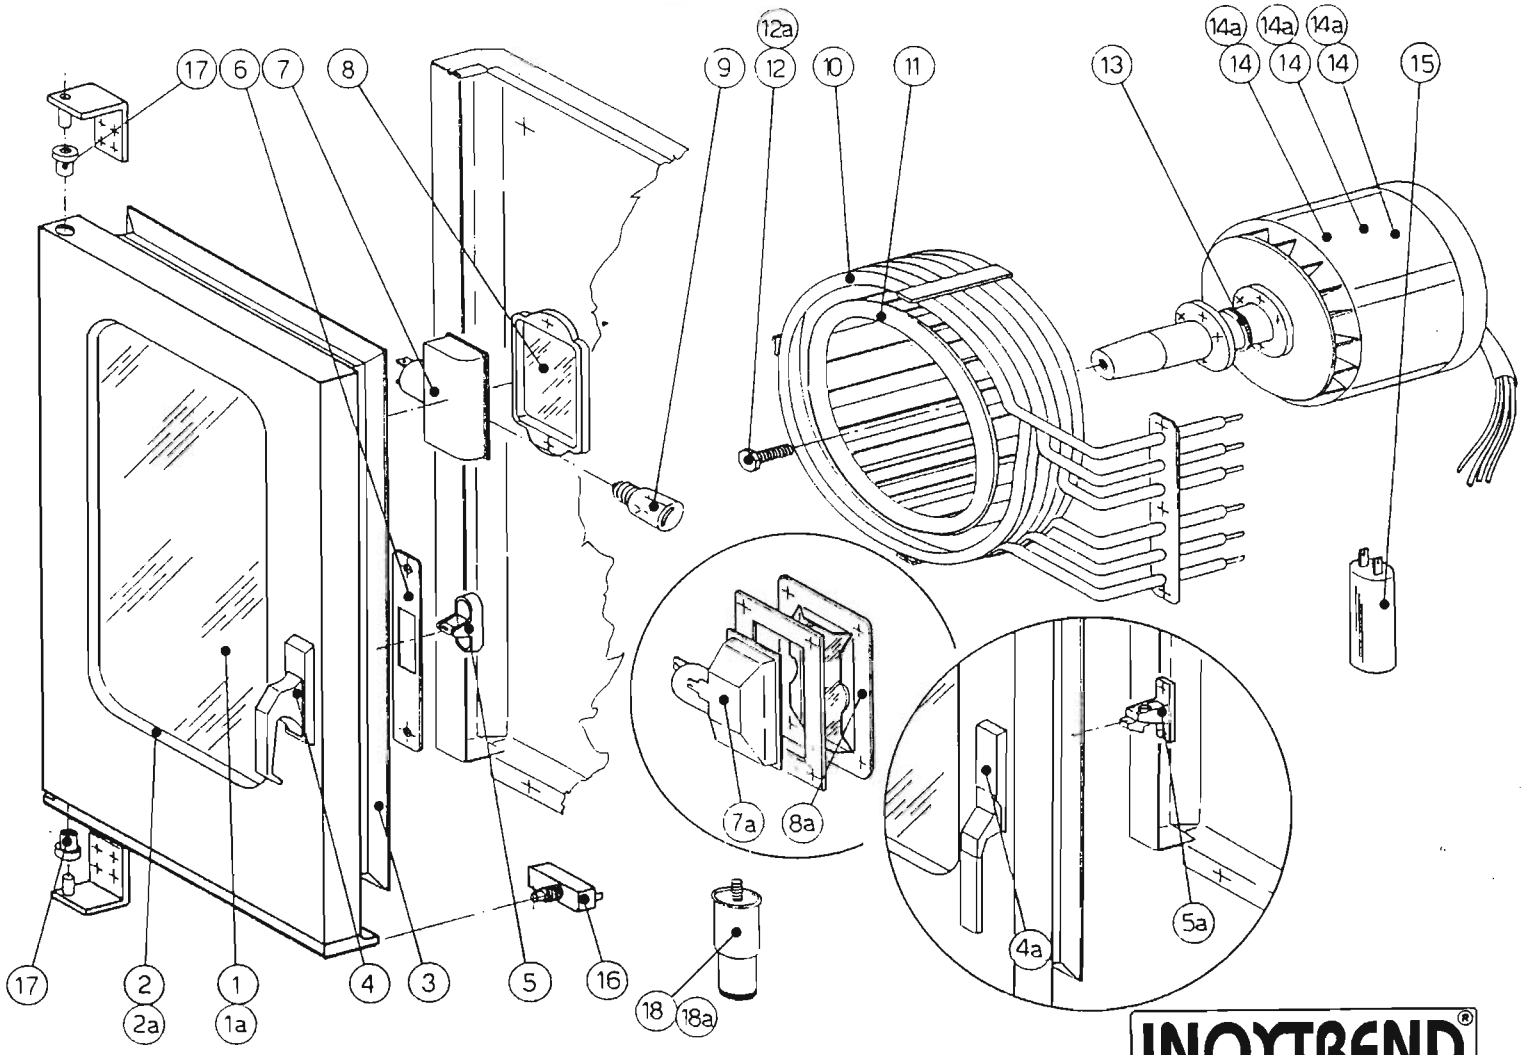

INOXTREND®

N°	CODICE	TAVOLA RICAMBI FORNO						SPARE-PARTS TABLE				RT-007	
		CE-10	CG-10	CVE-10	CVG-10	TE-10	TG-10	DCVE-10	DCVG-10	DTE-10	DTG-10	PE-8	PG-8
	Modello Model	ECE-10	ECG-10	ECVE-10	ECVG-10	ETE-10	ETG-10						
1	RRC2167-00	X	X	X	X	X	X	X	X	X	X	X	
1	RRC3038-00												X X
1a	RRC1034-00	X	X	X	X	X	X	X	X	X	X		
2	RRC2183-02	X	X	X	X	X	X	X	X	X	X		
2	RRC2183-04											X	X
2a	RRC2216-02	X	X	X	X	X	X	X	X	X	X		
3	RRC2215-02	X	X	X	X	X	X	X	X	X	X		
3	RRC2215-05											X	X
4	RRC2211-01	X	X	X	X	X	X	X	X	X	X	X	X
4a	RRC2210-01	X	X	X	X	X	X	X	X	X	X	X	X
5	RRC2211-02	X	X	X	X	X	X	X	X	X	X	X	X
5a	RRC2210-02	X	X	X	X	X	X	X	X	X	X	X	X
6	RRC2094-00	X	X	X	X	X	X	X	X	X	X		
6	RRC3036-00											X	X
7	RRC2104-01	X	X	X	X	X	X	X	X	X	X	X	X
7a	RRC2272-01	X	X	X	X	X	X	X	X	X	X	X	X
8	RRC2104-02	X	X	X	X	X	X	X	X	X	X	X	X
8a	RRC2272-02	X	X	X	X	X	X	X	X	X	X	X	X
9	RRC2104-03	X	X	X	X	X	X	X	X	X	X	X	X
10	RRC2036-00	X				X				X			
10	RRC3090-00			X				X				X	
11	RRC2030-00	X	X	X	X	X	X	X	X	X	X	X	X
11	RRC3068-00											X	X
12	RRC3069-00	X	X	X	X	X	X	X	X	X	X	X	X
12a	RRC2035-00	X	X	X	X	X	X	X	X	X	X	X	X
13	RRC2027-00	X	X	X	X	X	X	X	X	X	X	X	X
14	RRC2900-00		X		X							X	X
14	RRC2901-00	X		X		X						X	X
14	RRC2902-00	OPTIONAL		OPTIONAL		OPTIONAL		X	X	X	X		
14a	RRC2016-00		X		X							X	X
14a	RRC2015-00	X		X		X	X					X	X
14a	RRC2017-00	OPTIONAL		OPTIONAL		OPTIONAL		X	X	X	X		
15	RRC2032-00		X		X		X						
16	RRC2207-00	X	X	X	X	X	X	X	X	X	X	X	X
17	RRC1043-00	X	X	X	X	X	X	X	X	X	X	X	X
18	RRC2270-00	X	X	X	X	X	X	X	X	X	X	X	X
18a	RRC1069-00	X	X	X	X	X	X	X	X	X	X	X	X

* SOSPESO DALLA MTR.9703...(MAR 97) ALLA MTR.9709...(SET 97) E SOSTITUITO CON RRC2272-02 POS.8a