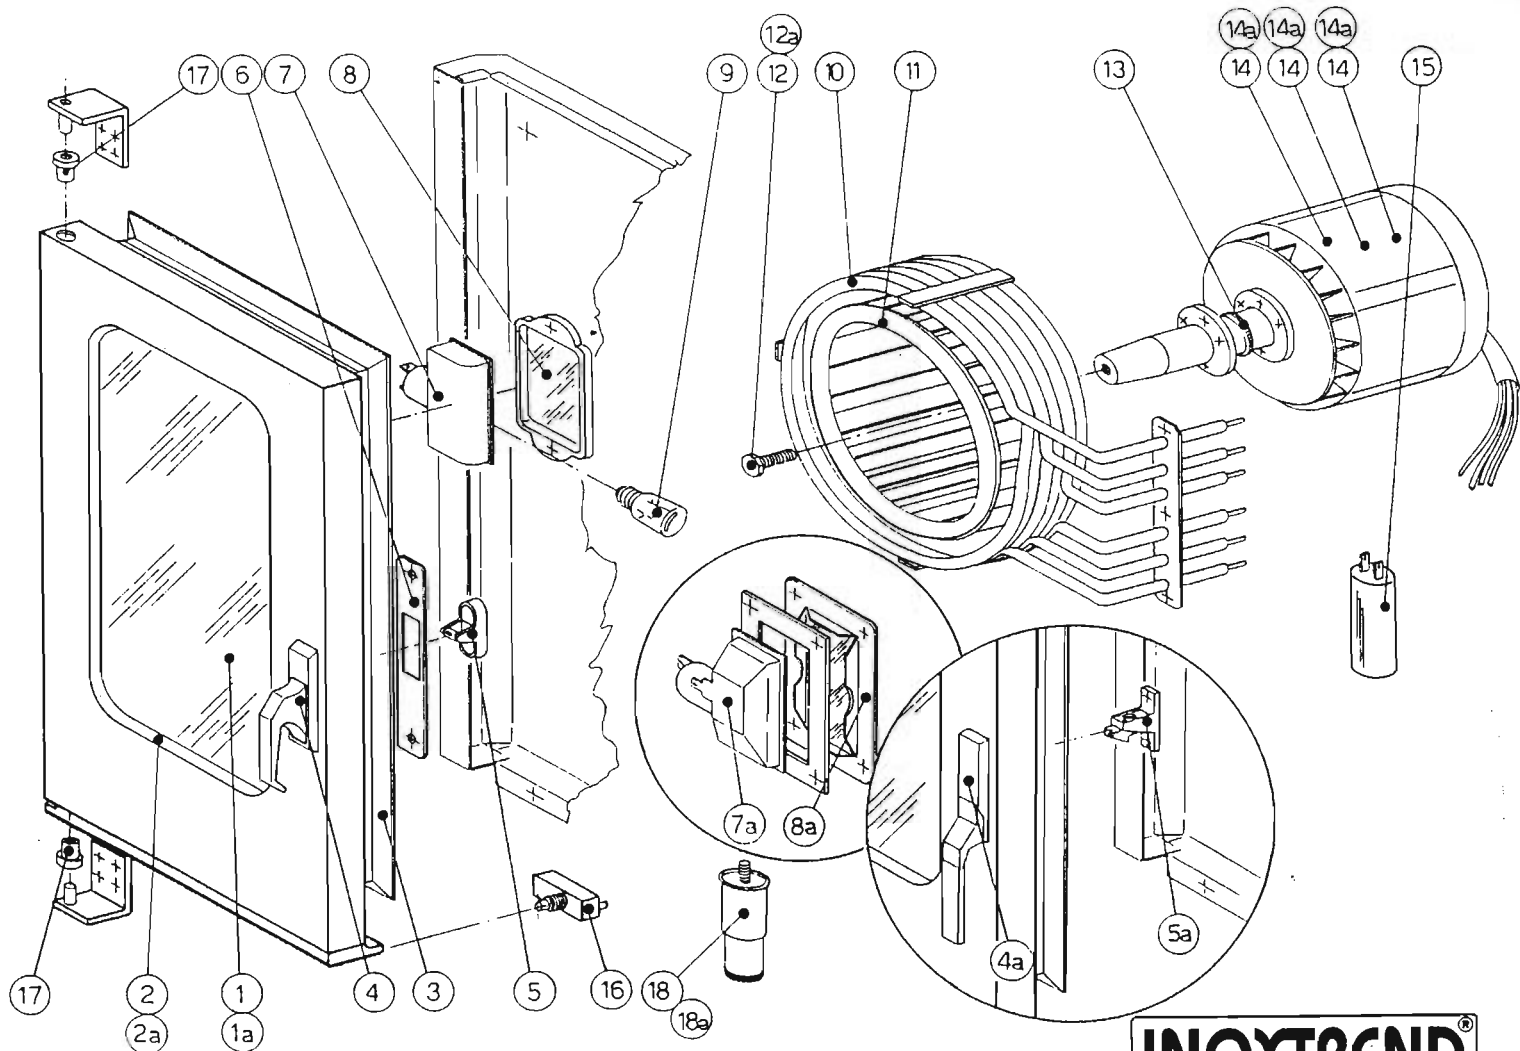

INOXTREND®

N°	CODICE	TAVOLA RICAMBI FORNO						SPARE-PARTS TABLE					RT-006	
		CE-5	CG-5	CVE-5	CVG-5	TE-5	TG-5	DCVE-5	DCVG-5	DTE-5	DTG-5	PE-4	PG-4	
	Modello	ECE-5	ECG-5	ECVE-5	ECVG-5	ETE-5	ETG-5							
	Model													
1	RRC2166-00	X	X	X	X	X	X	X	X	X	X			
1	RRC3037-00											X	X	
1a	RRC1085-00	X	X	X	X	X	X	X	X	X	X			
2	RRC2183-01	X	X	X	X	X	X	X	X	X	X			
2	RRC2183-03											X	X	
2a	RRC2216-01	X	X	X	X	X	X	X	X	X	X			
3	RRC2215-01	X	X	X	X	X	X	X	X	X	X			
3	RRC2215-04											X	X	
4	RRC2211-01	X	X	X	X	X	X	X	X	X	X	X	X	
4a	RRC2210-01	X	X	X	X	X	X	X	X	X	X	X	X	
5	RRC2211-02	X	X	X	X	X	X	X	X	X	X	X	X	
5a	RRC2210-02	X	X	X	X	X	X	X	X	X	X	X	X	
6	RRC2094-00	X	X	X	X	X	X	X	X	X	X			
6	RRC3036-00											X	X	
7	RRC2104-01	X	X	X	X	X	X	X	X	X	X	X	X	
7a	RRC2272-01	X	X	X	X	X	X	X	X	X	X	X	X	
8	RRC2104-02 *	X	X	X	X	X	X	X	X	X	X	X	X	
8a	RRC2272-02	X	X	X	X	X	X	X	X	X	X	X	X	
9	RRC2104-03	X	X	X	X	X	X	X	X	X	X	X	X	
10	RRC2036-00	X		X		X		X		X				
10	RRC3090-00			X						X		X		
11	RRC2030-00	X	X	X	X	X	X	X	X	X	X			
11	RRC3068-00											X	X	
12	RRC3069-00	X	X	X	X	X	X	X	X	X	X	X	X	
12a	RRC2035-00	X	X	X	X	X	X	X	X	X	X			
13	RRC2027-00	X	X	X	X	X	X	X	X	X	X	X	X	
14	RRC2900-00		X		X		X							
14	RRC2901-00	X		X		X						X	X	
14	RRC2902-00	OPTIONAL		OPTIONAL		OPTIONAL		X	X	X	X			
14a	RRC2016-00		X		X		X							
14a	RRC2015-00	X		X		X						X	X	
14a	RRC2017-00	OPTIONAL		OPTIONAL		OPTIONAL		X	X	X	X			
15	RRC2032-00		X		X		X							
16	RRC2207-00	X	X	X	X	X	X	X	X	X	X	X	X	
17	RRC1043-00	X	X	X	X	X	X	X	X	X	X	X	X	
18	RRC2270-00	X	X	X	X	X	X	X	X	X	X	X	X	
18a	RRC1069-00	X	X	X	X	X	X	X	X	X	X			

* SOSPESO DALLA MTR.9703...(MAR 97) ALLA MTR.9709...(SET 97) E SOSTITUITO CON RRC2272-02 POS.8a