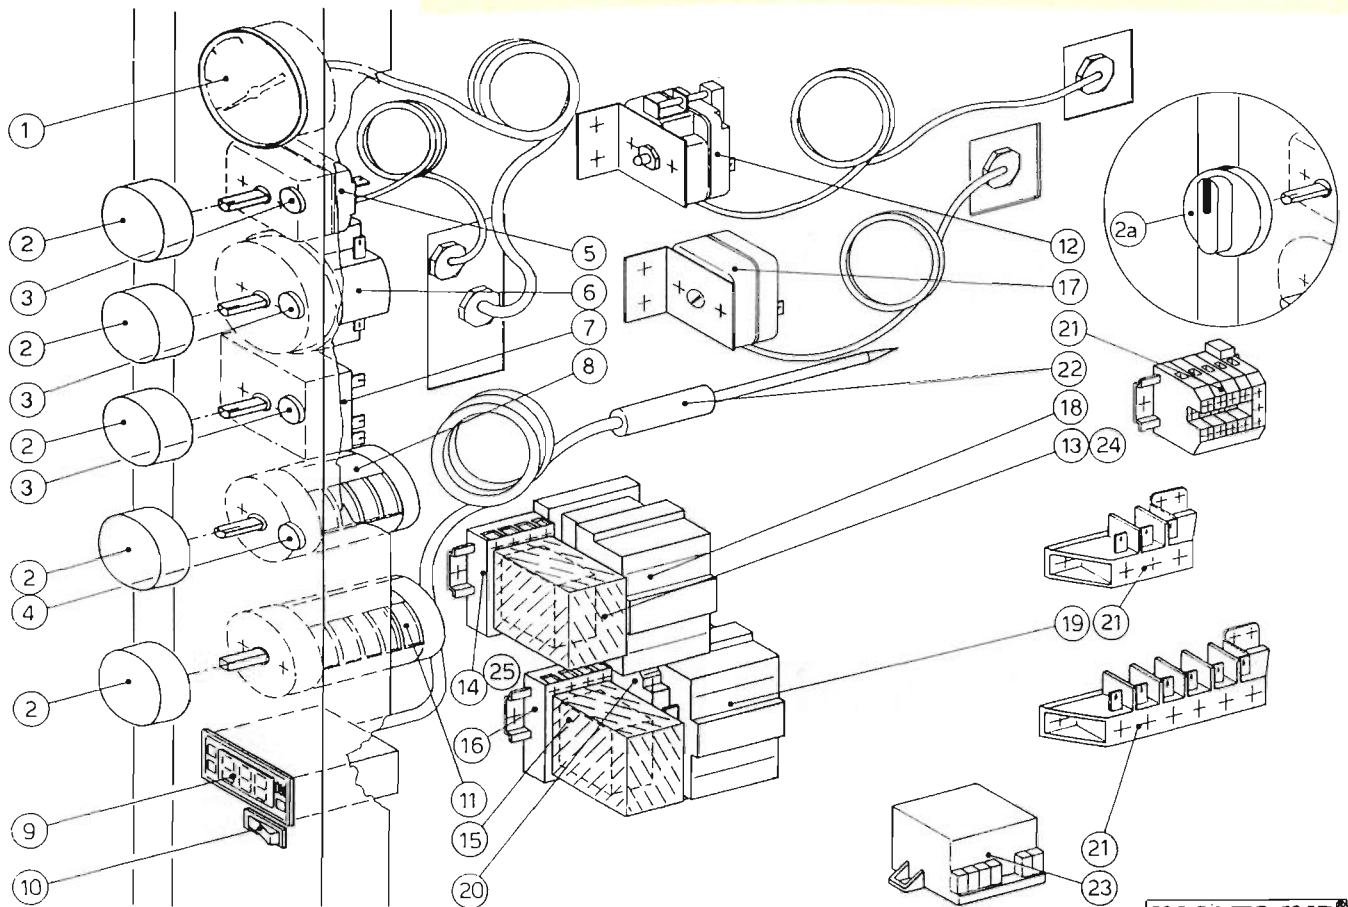

N°	CODICE	TAVOLA RICAMBI FORNO						SPARE-PARTS TABLE				RT-004 A	
	Modello												
	Model	ETE-5	ETG-5	ETE-10	ETG-10	ETE-20	ETG-20						
1	RRC2560-00	X	X	X	X	X	X						
2	RRC2187-00	X	X	X	X	X	X						
2a	RRC2187-11	X	X	X	X	X	X						
2b	RRC2188-00	X	X	X	X	X	X						
3	RRC2189-00	X	X	X	X	X	X						
4	RRC2205-00	X	X	X	X	X	X						
5	RRC2471-00	X	X	X	X	X	X						
6	RRC2241-00	X	X	X	X	X	X						
7	RRC2192-00	X	X	X	X	X	X						
8	RRC2213-00	X	X	X	X	X	X						
9	RRCFX0068-00	X	X	X	X	X	X						
10													
11													
12	RRC2198-00	X	X	X	X	X	X						
13	RRC2204-00	X	X	X	X	X	X						
14	RRC2204-01	X	X	X	X	X	X						
15	RRC2222-00	X	X	X	X	X	X						
16	RRC2470-00	X	X	X	X	X	X						
17	RRC2200-00	X	X	X	X	X	X						
18	RRC2201-00	X											
18	RRC2202-00			X									
18	RRC2203-00					X							
19	RRC2200-00	X	X										
19	RRC2201-00			X	X	X	X						
20	RRC2217-00	X	X	X	X	X	X						
21	RRFX0144-00	X			X								
21	RRFX0145-00		X										
21	RRC2208-00			X									
21	RRC2464-00					X							
22	RRC2209-00	X	X	X	X	X	X						
23	RRC2563-00	X	X	X	X	X	X						