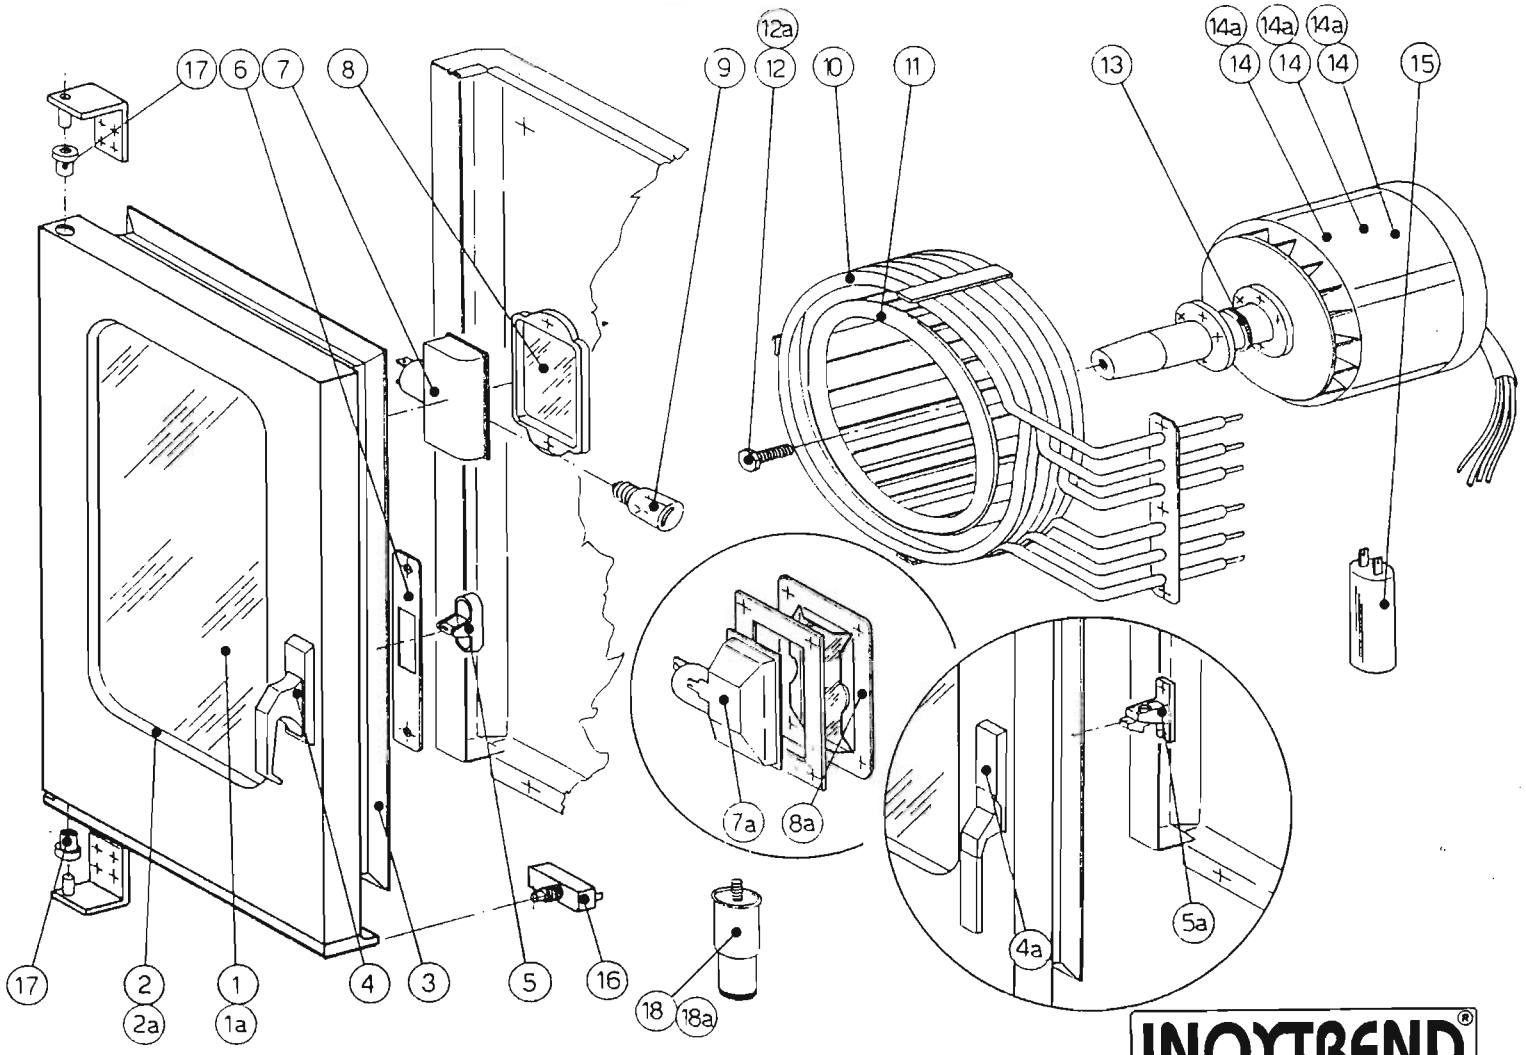

INOXTREND®

N°	CODICE	TAVOLA RICAMBI FORNO						SPARE-PARTS TABLE				RT-007	
		CE-10	CG-10	CVE-10	CVG-10	TE-10	TG-10	DCVE-10	DCVG-10	DTE-10	DTG-10	PE-8	PG-8
	Modello	ECE-10	ECG-10	ECVE-10	ECVG-10	ETE-10	ETG-10						
	Model												
1	RRC2167-00	X	X	X	X	X	X	X	X	X	X	X	X
1	RRC3038-00												
1a	RRC1034-00	X	X	X	X	X	X	X	X	X	X		
2	RRC2183-02	X	X	X	X	X	X	X	X	X	X		
2	RRC2183-04											X	X
2a	RRC2216-02	X	X	X	X	X	X	X	X	X	X		
3	RRC2215-02	X	X	X	X	X	X	X	X	X	X		
3	RRC2215-05											X	X
4	RRC2211-01	X	X	X	X	X	X	X	X	X	X	X	X
4a	RRC2210-01	X	X	X	X	X	X	X	X	X	X		
5	RRC2211-02	X	X	X	X	X	X	X	X	X	X	X	X
5a	RRC2210-02	X	X	X	X	X	X	X	X	X	X		
6	RRC2094-00	X	X	X	X	X	X	X	X	X	X		
6	RRC3036-00											X	X
7	RRC2104-01	X	X	X	X	X	X	X	X	X	X	X	X
7a	RRC2272-01	X	X	X	X	X	X	X	X	X	X	X	X
8	RRC2104-02	X	X	X	X	X	X	X	X	X	X	X	X
8a	RRC2272-02	X	X	X	X	X	X	X	X	X	X	X	X
9	RRC2104-03	X	X	X	X	X	X	X	X	X	X	X	X
10	RRC2036-00	X				X				X			
10	RRC3090-00			X				X				X	
11	RRC2030-00	X	X	X	X	X	X	X	X	X	X	X	X
11	RRC3068-00											X	X
12	RRC3069-00	X	X	X	X	X	X	X	X	X	X	X	X
12a	RRC2035-00	X	X	X	X	X	X	X	X	X	X		
13	RRC2027-00	X	X	X	X	X	X	X	X	X	X	X	X
14	RRC2900-00		X		X							X	X
14	RRC2901-00	X		X		X	X					X	X
14	RRC2902-00	OPTIONAL		OPTIONAL		OPTIONAL		X	X	X	X		
14a	RRC2016-00		X		X							X	X
14a	RRC2015-00	X		X		X	X						
14a	RRC2017-00	OPTIONAL		OPTIONAL		OPTIONAL		X	X	X	X		
15	RRC2032-00		X		X		X						
16	RRC2207-00	X	X	X	X	X	X	X	X	X	X	X	X
17	RRC1043-00	X	X	X	X	X	X	X	X	X	X	X	X
18	RRC2270-00	X	X	X	X	X	X	X	X	X	X	X	X
18a	RRC1069-00	X	X	X	X	X	X	X	X	X	X		

* SOSPESO DALLA MTR.9703...(MAR 97) ALLA MTR.9709...(SET 97) E SOSTITUITO CON RRC2272-02 POS.8a