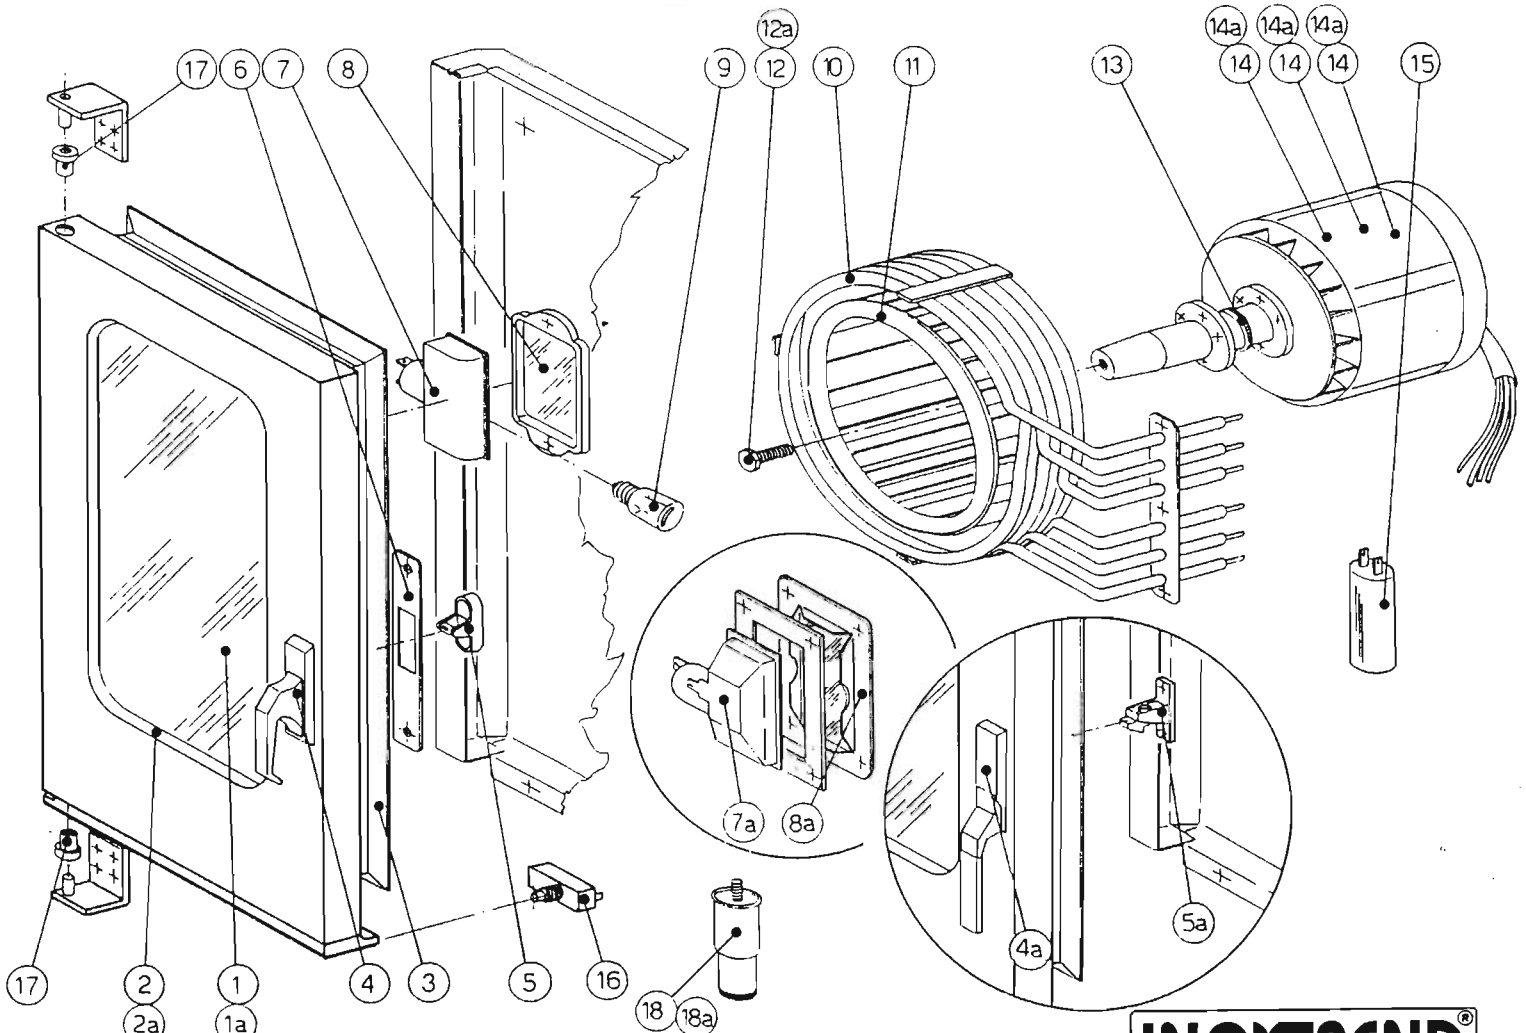

INOXTREND®

N°	CODICE Modello Model	TAVOLA RICAMBI FORNO						SPARE-PARTS TABLE				RT-007	
		CE-10 ECE-10	CG-10 ECG-10	CVE-10 ECVE-10	CVG-10 ECVG-10	TE-10 ETE-10	TG-10 ETG-10	DCVE-10	DCVG-10	DTE-10	DTG-10	PE-8	PG-8
1	RRC2167-00	X	X	X	X	X	X	X	X	X	X	X	X
1	RRC3038-00												
1a	RRC1034-00	X	X	X	X	X	X	X	X	X	X		
2	RRC2183-02	X	X	X	X	X	X	X	X	X	X		
2	RRC2183-04											X	X
2a	RRC2216-02	X	X	X	X	X	X	X	X	X	X		
3	RRC2215-02	X	X	X	X	X	X	X	X	X	X		
3	RRC2215-05											X	X
4	RRC2211-01	X	X	X	X	X	X	X	X	X	X	X	X
4a	RRC2210-01	X	X	X	X	X	X	X	X	X	X		
5	RRC2211-02	X	X	X	X	X	X	X	X	X	X	X	X
5a	RRC2210-02	X	X	X	X	X	X	X	X	X	X		
6	RRC2094-00	X	X	X	X	X	X	X	X	X	X		
6	RRC3036-00											X	X
7	RRC2104-01	X	X	X	X	X	X	X	X	X	X	X	X
7a	RRC2272-01	X	X	X	X	X	X	X	X	X	X	X	X
8	RRC2104-02	X	X	X	X	X	X	X	X	X	X	X	X
8a	RRC2272-02	X	X	X	X	X	X	X	X	X	X	X	X
9	RRC2104-03	X	X	X	X	X	X	X	X	X	X	X	X
10	RRC2036-00	X				X				X			
10	RRC3090-00			X				X				X	
11	RRC2030-00	X	X	X	X	X	X	X	X	X	X	X	X
11	RRC3068-00											X	X
12	RRC3069-00	X	X	X	X	X	X	X	X	X	X	X	X
12a	RRC2035-00	X	X	X	X	X	X	X	X	X	X		
13	RRC2027-00	X	X	X	X	X	X	X	X	X	X	X	X
14	RRC2900-00		X		X							X	X
14	RRC2901-00	X		X		X						X	X
14	RRC2902-00	OPTIONAL		OPTIONAL		OPTIONAL		X	X	X	X		
14a	RRC2016-00		X		X							X	X
14a	RRC2015-00	X		X		X							
14a	RRC2017-00	OPTIONAL		OPTIONAL		OPTIONAL		X	X	X	X		
15	RRC2032-00		X		X		X						
16	RRC2207-00	X	X	X	X	X	X	X	X	X	X	X	X
17	RRC1043-00	X	X	X	X	X	X	X	X	X	X	X	X
18	RRC2270-00	X	X	X	X	X	X	X	X	X	X	X	X
18a	RRC1069-00	X	X	X	X	X	X	X	X	X	X		

* SOSPESO DALLA MTR.9703...(MAR 97) ALLA MTR.9709...(SET 97) E SOSTITUITO CON RRC2272-02 POS.8a