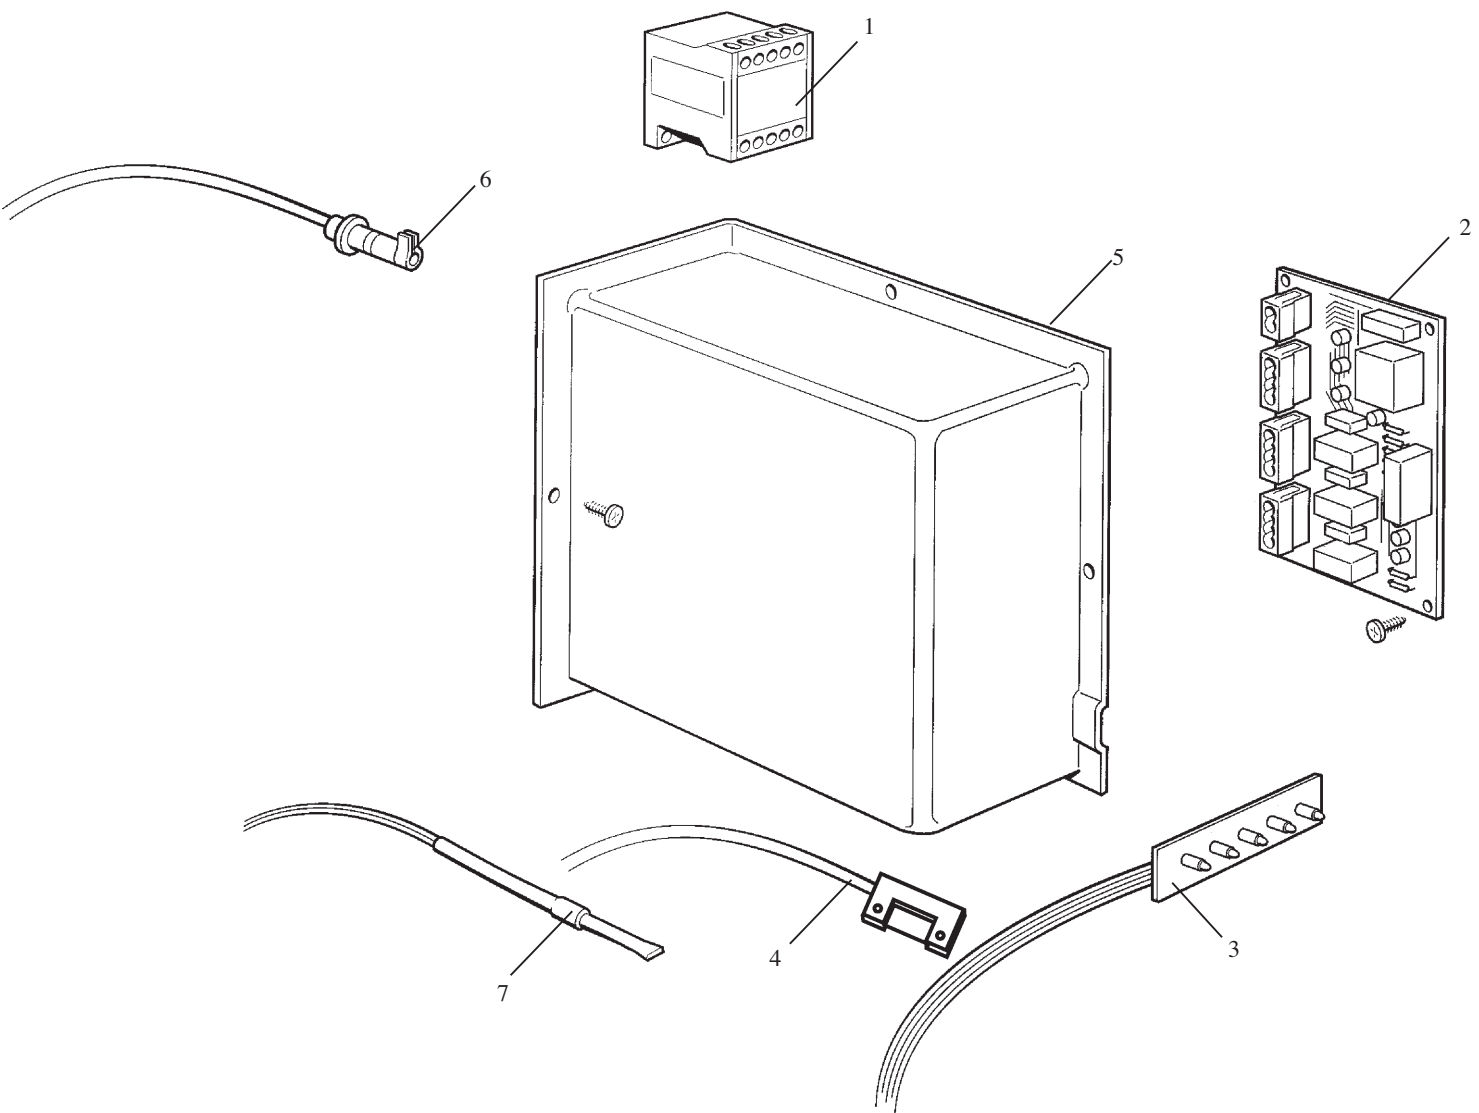

Pos. Nr.	Codice Code	Descrizione	Description	Description
1	33730712/0	TELERUTTORE BG12	CONTACTOR BG12	TELERUPTEUR BG12
2	33580150/0	SCHEDA ELETTRONICA	ELECTRONIC CARD	CARTE ELECTRONIQUE
3	33580151/0	SCHEDA LEDS	LED CARDS	CARTE LEDS
4	33210018/0	MICRO MAGNETICO	MAGNETIC MICRO	MICRO MAGNETIQUE
5	25161143/0	COPERCHIO	COVER	COUVERCLE
6	81453493/0	ASS. CAVO ALIMENT.	FEEDING CABLE ASS.Y	ENS. CABLE ALIMENTATION
7	33580101/0	SONDA CONDENSATORE	CONDENSER SENSOR	SONDE CONDENSEUR