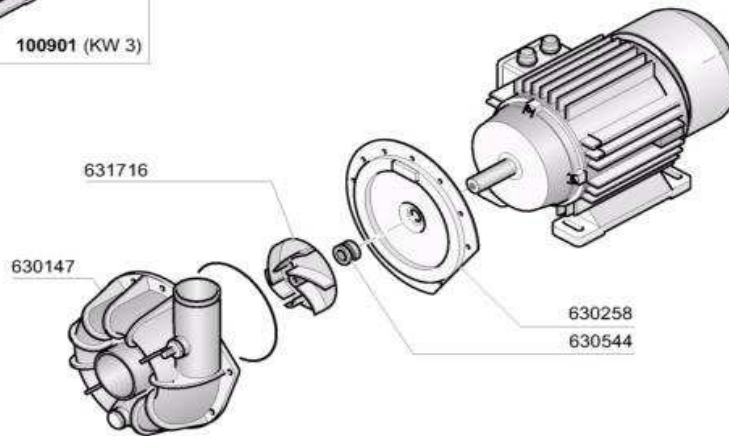

Lavaggio - Wash - Lavage - Waschpumpe - Lavado