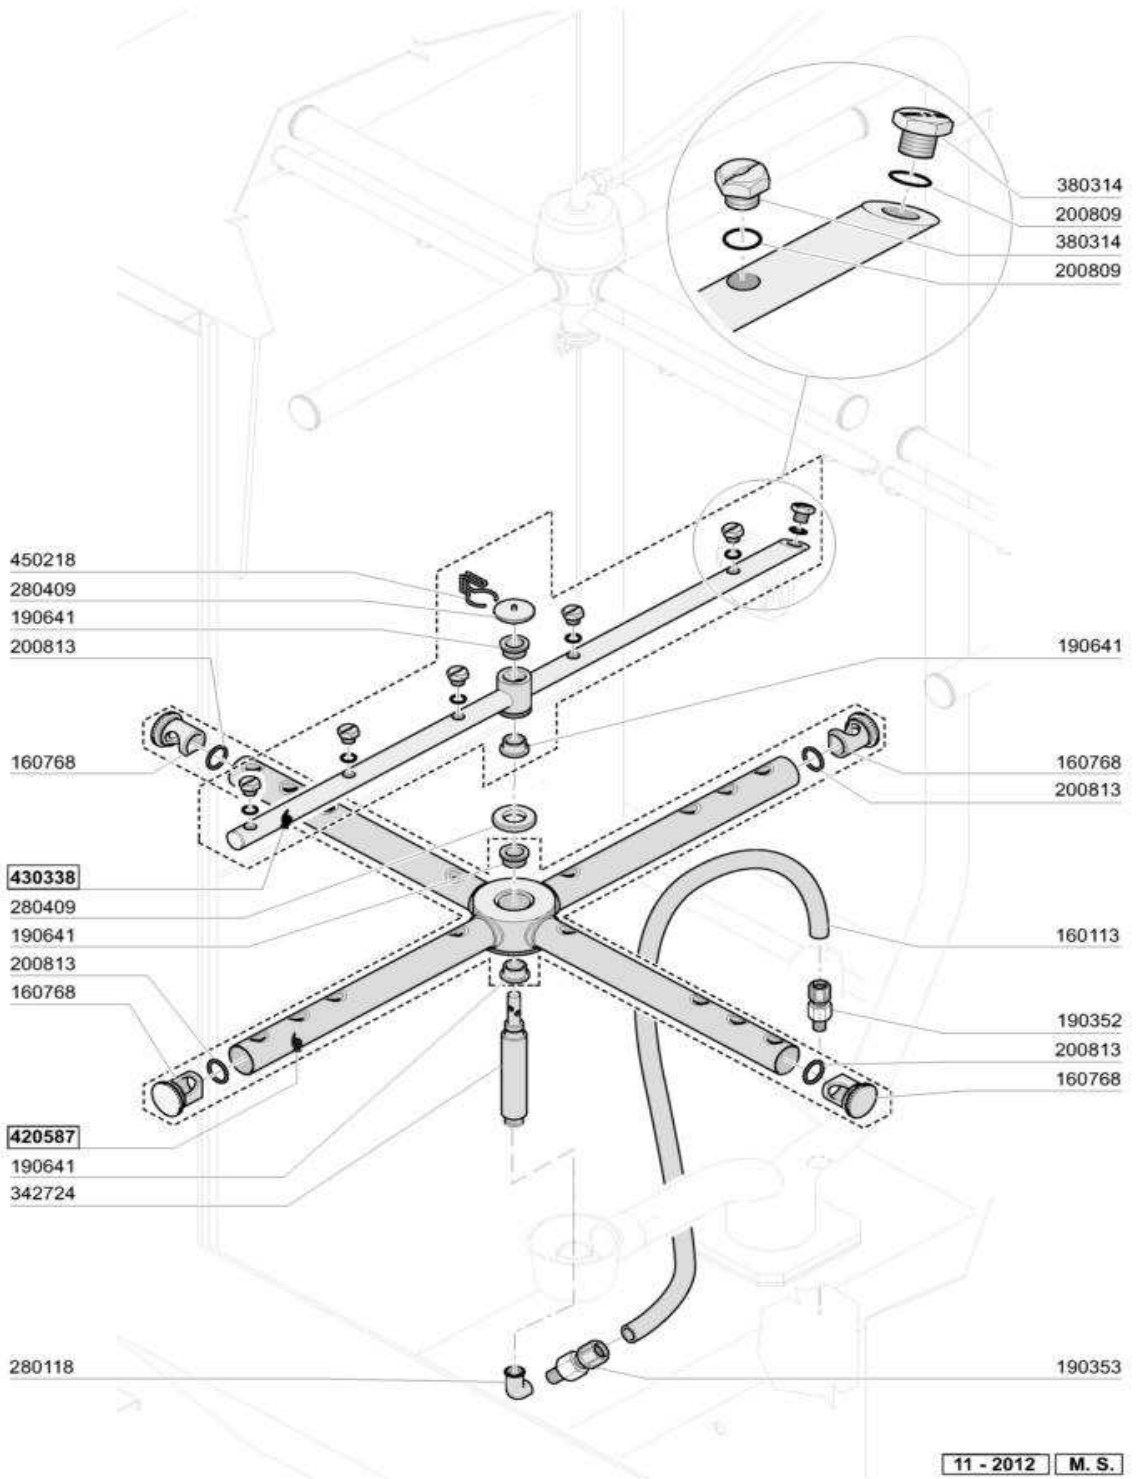

**EDI15**

- 1 Hood
- 2 Rear hood
- 3 Tank
- 4 Filters and rack
- 5 Upper wash and rinse arms
- 6 Lower wash and rinse arms
- 7 Pump and tank
- 8 Booster and hydraulic system
- 9 Pump
- 10 Control box
- 11 Springs
- 12 Rinse aid injector
- 13 Detergent dispenser

# Sheet 3

Sheet 4

Sheet 5

Sheet 6

Sheet 7