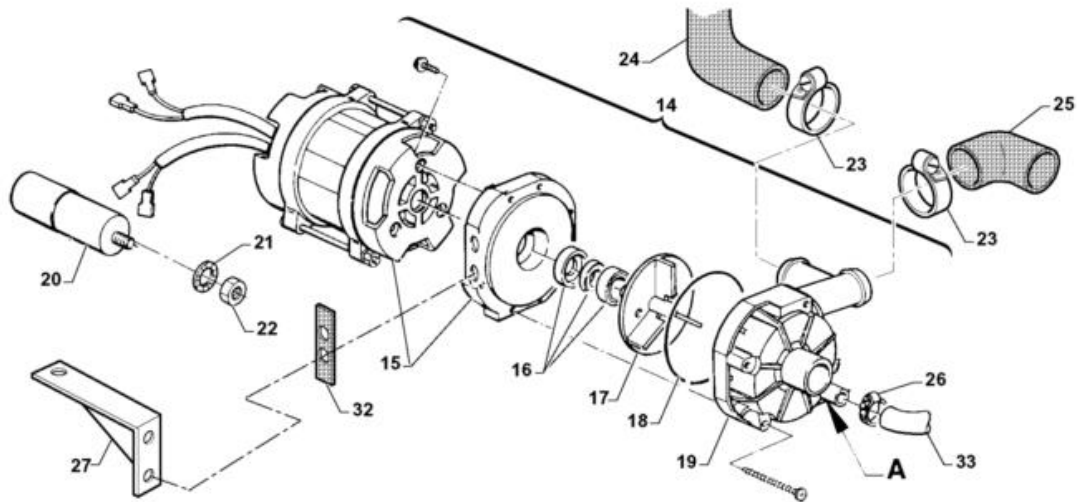

Ed.	06.10.99
Rev.	2001
Data