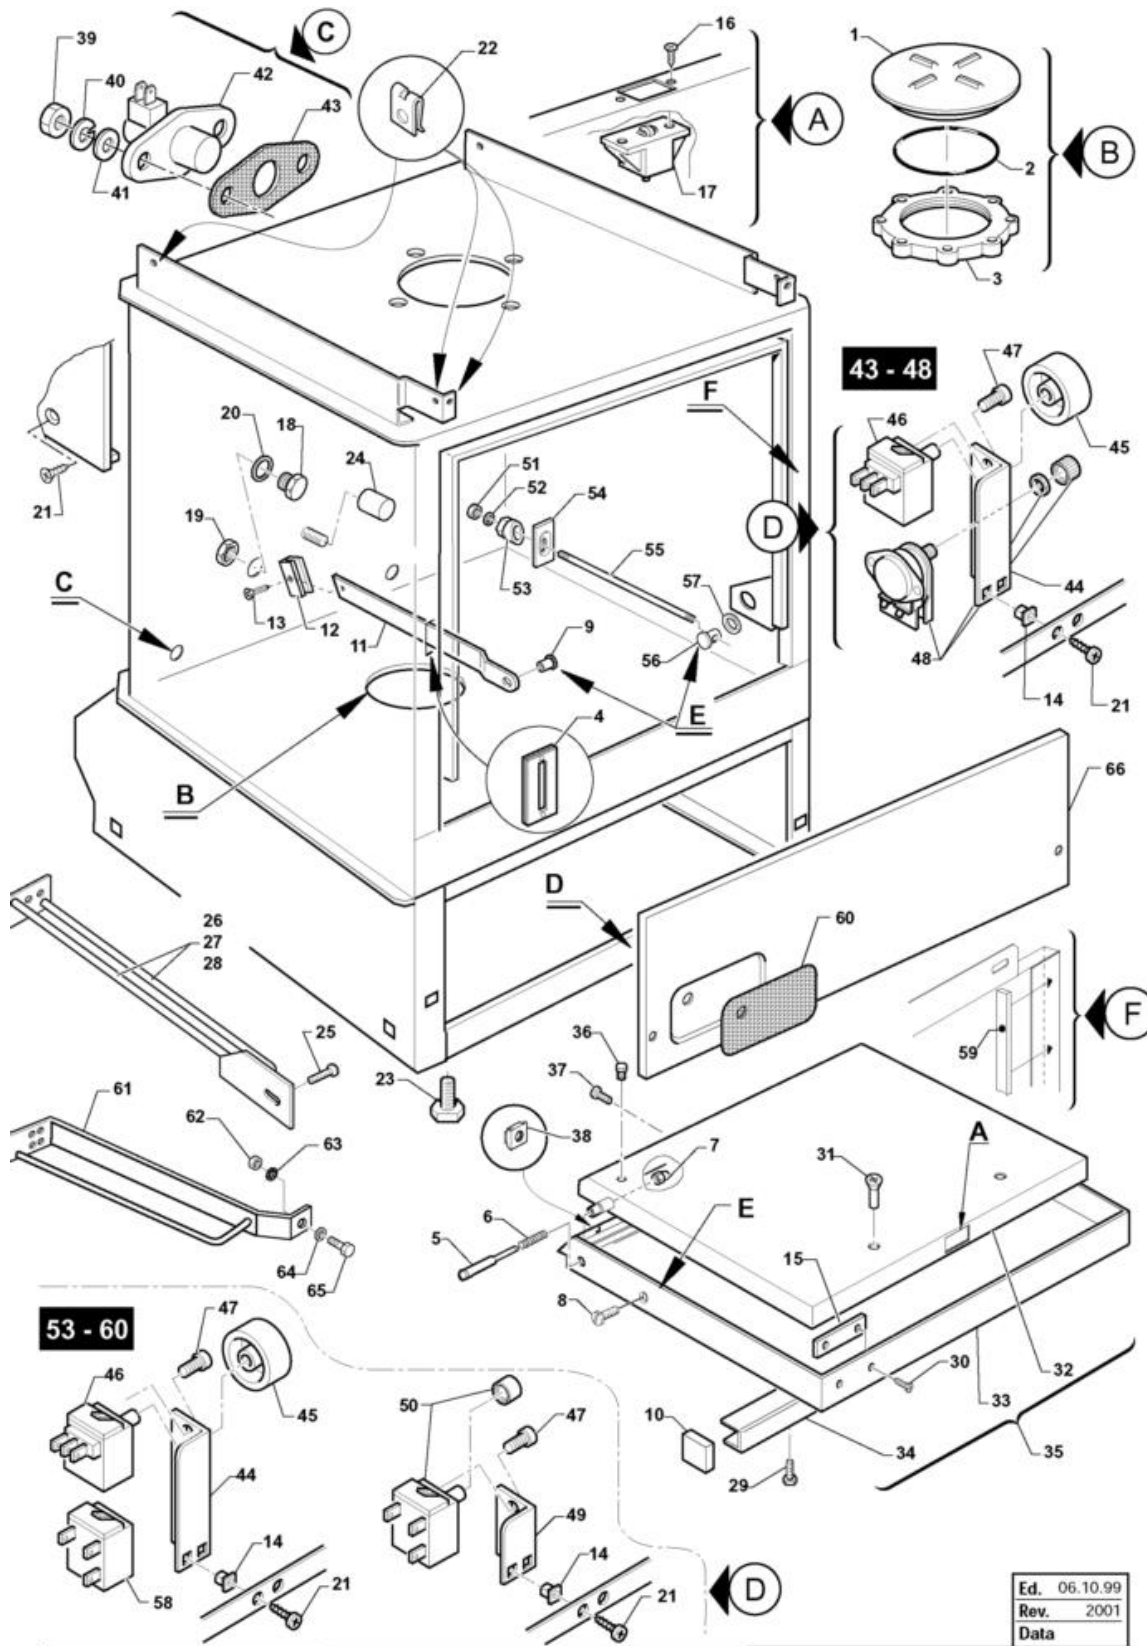

Door Components STS 43

Code	Description	
25032	CATCH PLUG	
25245	GASKET OR 3281	
25008	LOCK. NUT FOR TANK PLUG	
34472	SLIDE PLATE FOR DOOR STAY	
15568	MOBILE DOWEL FOR DOOR	
30438	SPRING FOR PIN AND DOOR	
29594	NUT BLIND 4 MA	
25990	FLAT HD SCREW 5X9 SPEC. FOR ARM TOG	
18342	BUSH FOR DOOR HINGE	
34015	PLUG END HANDLE, LEFT	
34016	PLUG END HANDLE, RIGHT	
18934	DOOR STAY SX 43/53	
18935	DOOR STAY DX 43/53	
18069	STOPPER DOOR STAY	
28699	CHEESE-HD SCREW TC 4 X 10	
28880	NUT SCREW	
32969	MAGNET FOR CONTACT M350 AP	
25693	SELF-TAPPING SCREW BEVEL H. 4,2X13	
33336	ROLLER DOOR LATCH	
26966	HOLE CLOSING PLUG	
27155	PLASTIC NUT10 M	
25266	FLAT GASKET 18 X 10 X 2	
25697	SELF-TAPPING SCREW CHEESE D747H.ROS	
25831	PLATE FOR SELFTHREAD. SCREW SIDES 7	
25209	FEET, HEXAG. BASE	
18145	RACK STOPPER MM.25	
26751	SCREW 1/2 FLAT ROUND HD 6 X 12	
18926	GUIDE RACK DX STS-APS 43 RIN. AID	
18927	GUIDE RACK SX STS-APS 43 RIN.AID	
25708	SCREW HEX.HD M 5 X 10 SS	
33277	SELF-TAPPING SCREW TSP 2,9 X 9,5	
15995	BUSH SPRING FIX. HANDLE STS	
34556	SUCTION FILTER PUMP STS-43-48-53	
34564	DOOR CASING, APS/STS 43	
18348	HANDLE FOR DOOR STS/APS/C 43	
25293	PLUG RUBBER DIAM. 10	
25700	SCREW CHEESE-H. 4 X 8 KNURLED	
33179	ENCLOSED NUT 4MA	
25773	NUTS 4 MA SS 18/8	
25752	TOOTHED SPACER DIAM.4 D.E.	
25743	SPACER, FLAT, DIAM. 4	
33948	BIMET. THERMOSTAT, DOUBLE CONTACT	
200494	GUARNIZIONE X TERMOSTATO BIMET	
17955	DOUBLE SQUARE FOR PRESS.GAUGES	
25092	HANDLE, BLACK WHITE INDEX	