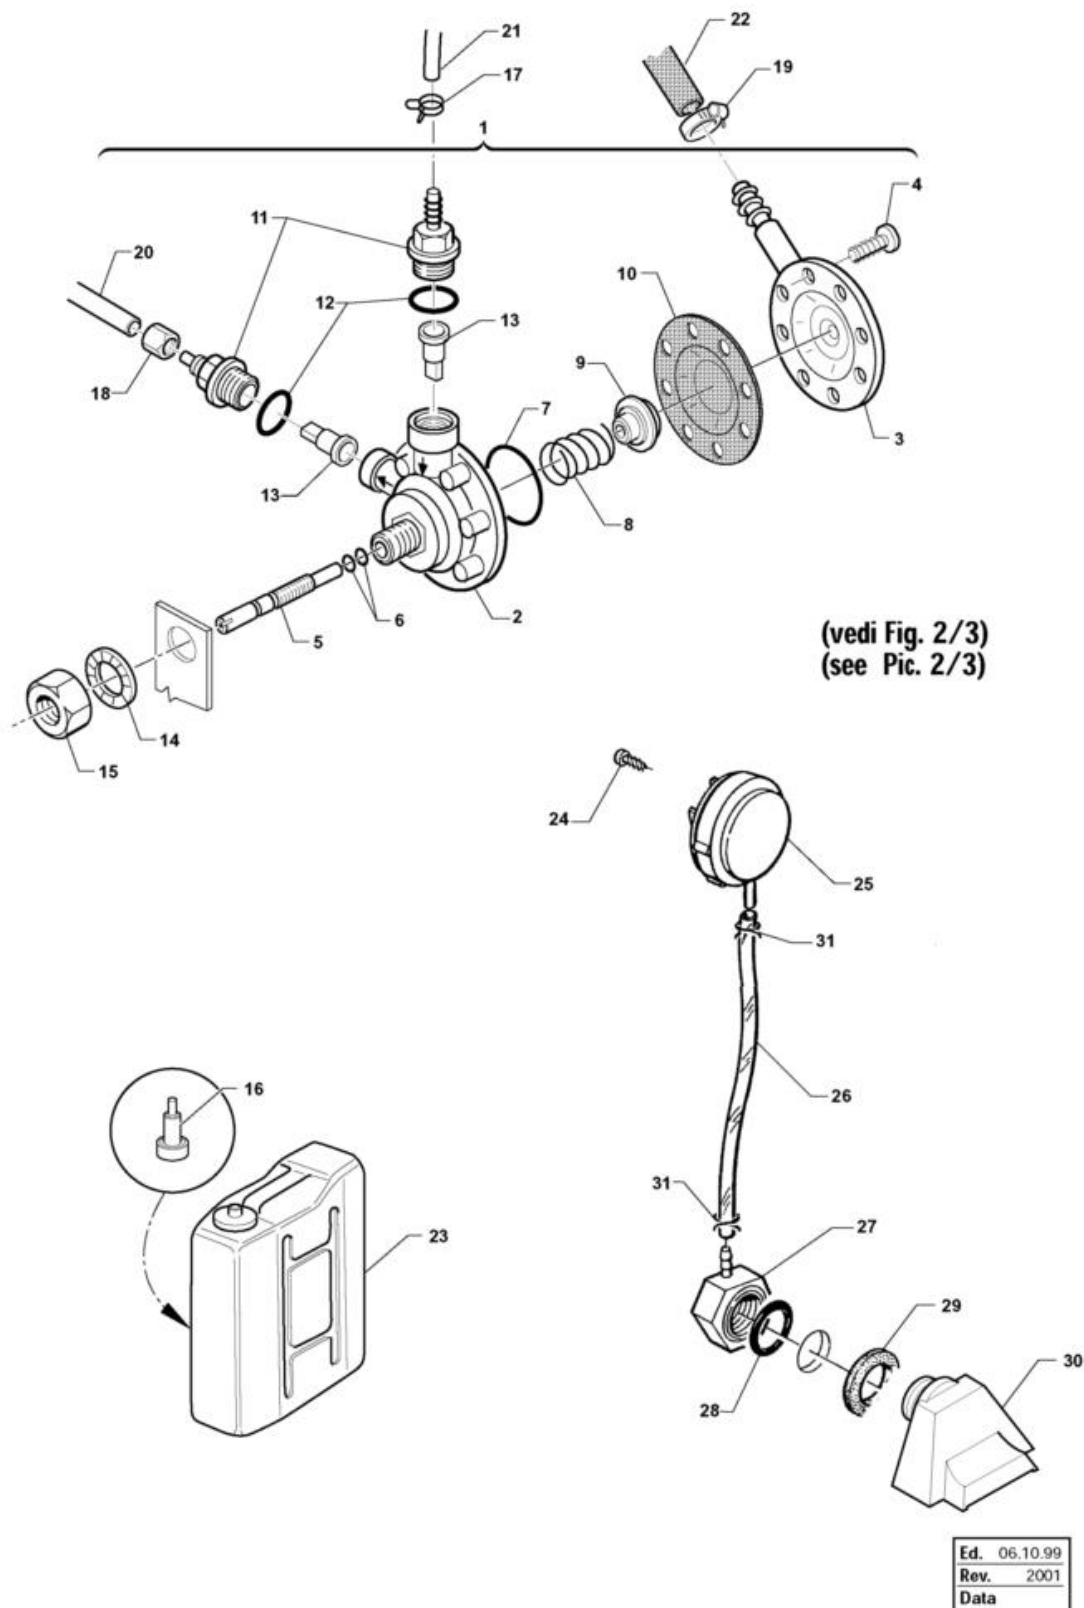

Ed.	06.10.99
Rev.	2001
Data