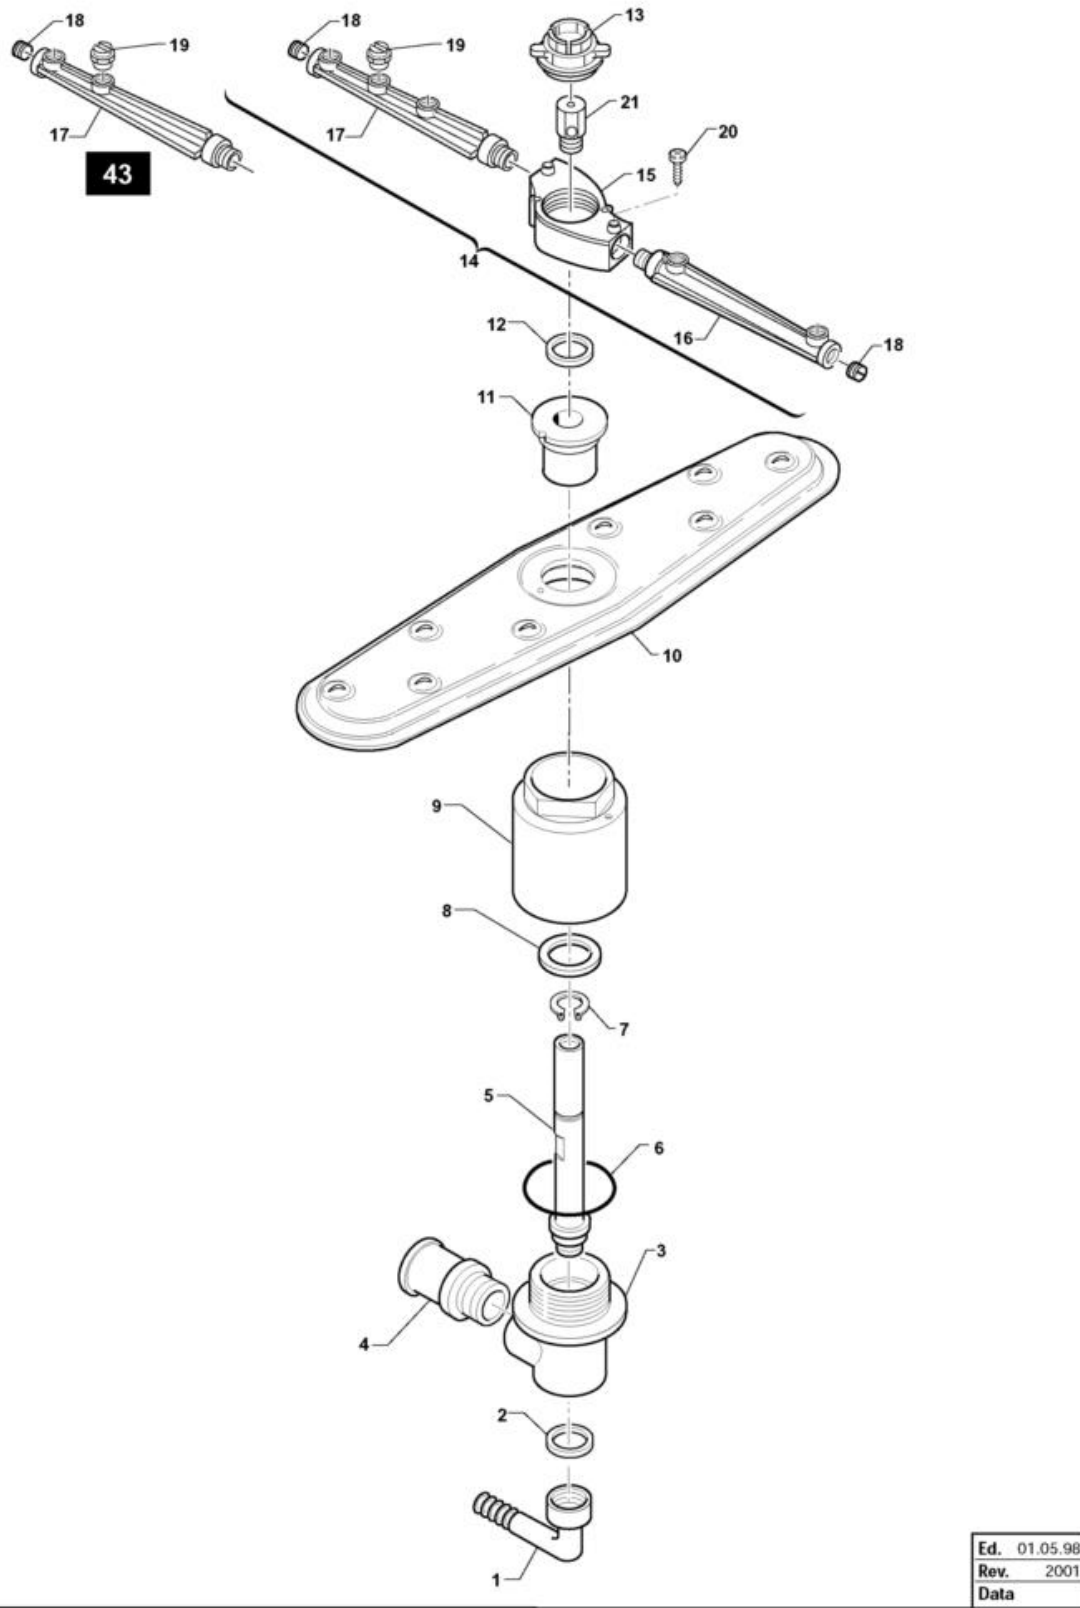

Bottom Wash And Rinse Arms