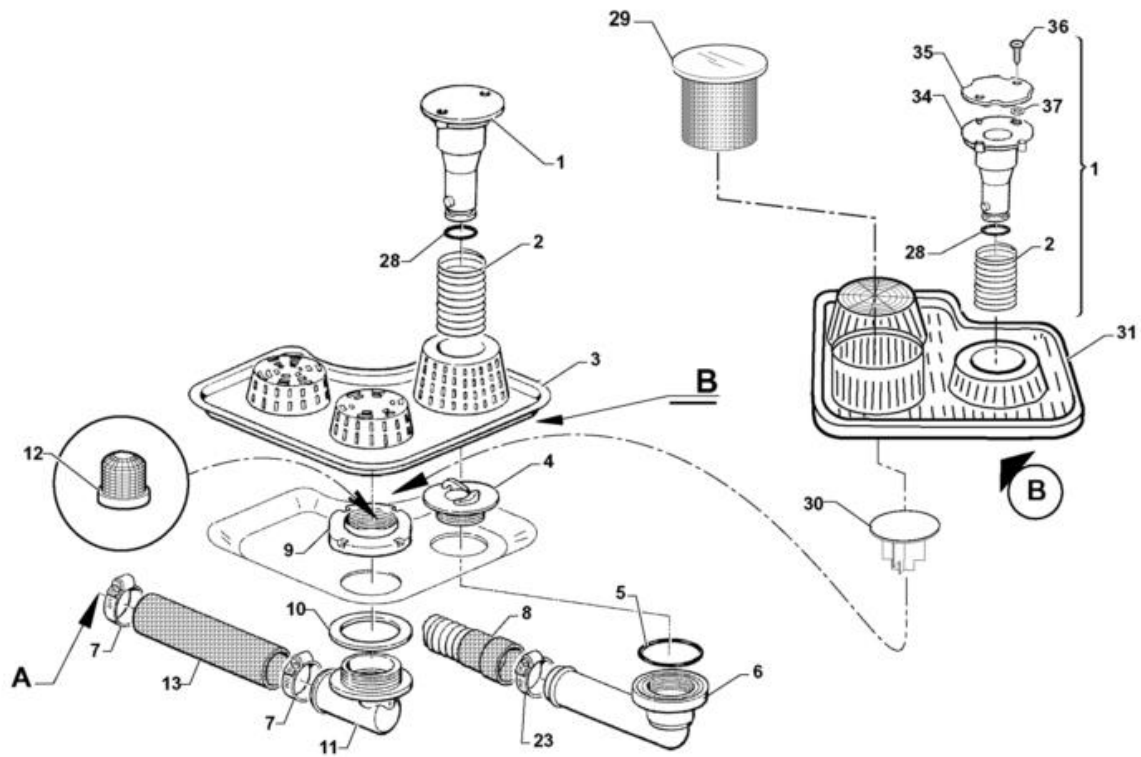

Ed.	06.10.99
Rev.	2001
Data