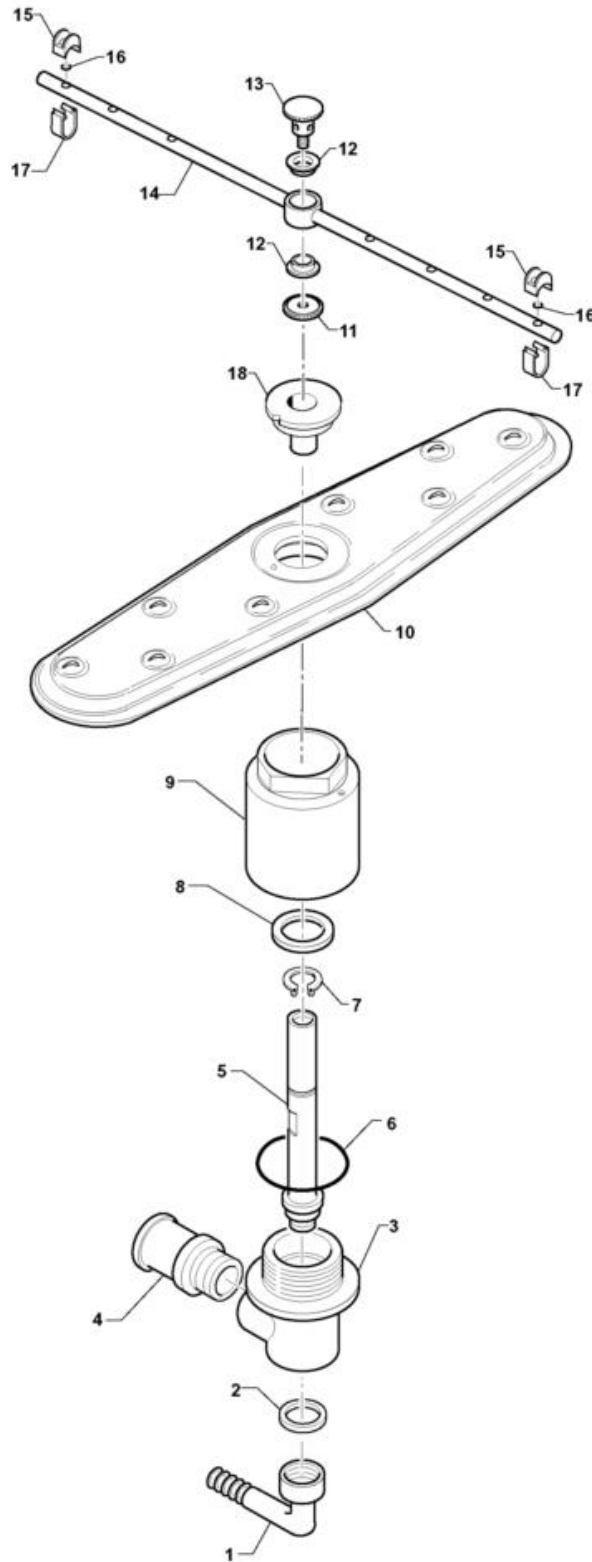

Bottom Wash And Rinse Arms

Ed.	06.10.99
Rev.	2001
Data