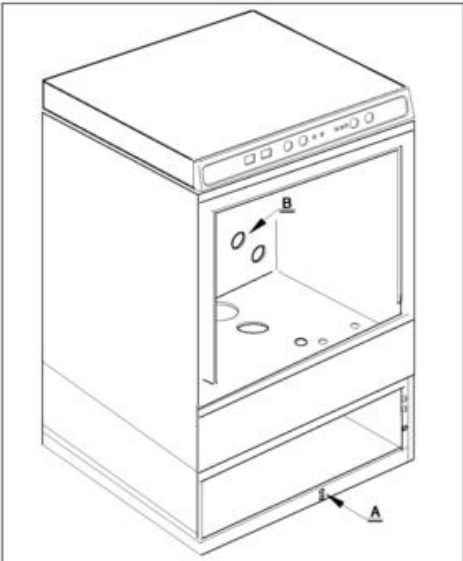

Detergent Pump ST43/48E+DE-DP35/40E+DE

Ed.	06/2008
Rev.	2011
Date