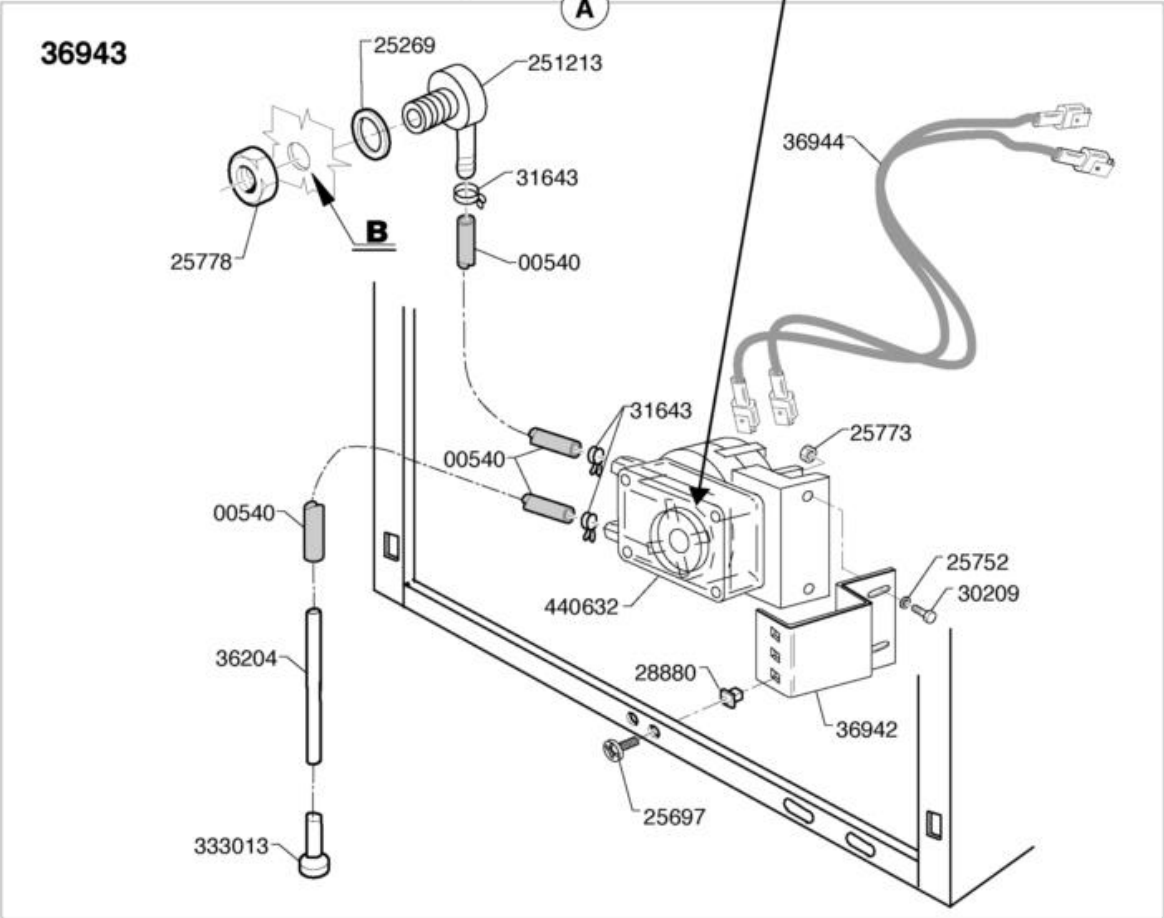

Detergent Pump ST43/48E+DE-DP35/40E+DE

Ed.	06/2008
Rev.	2011
Date