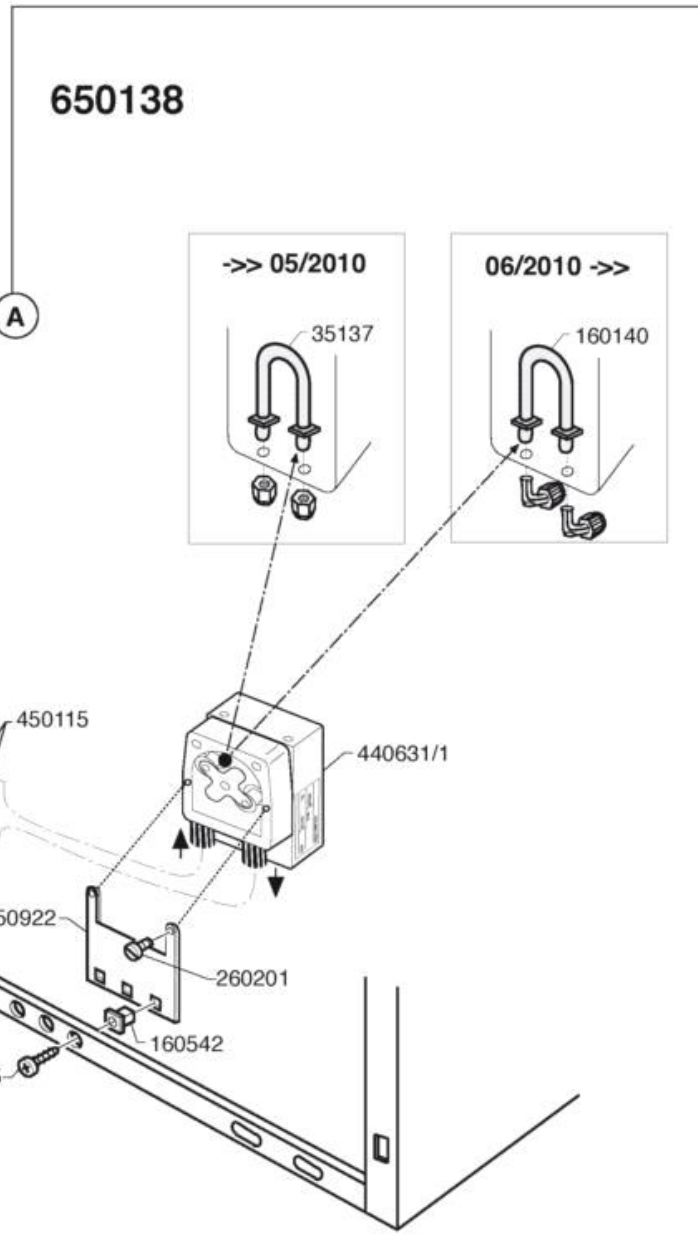

Ed.	2011
Rev.	2015
Data