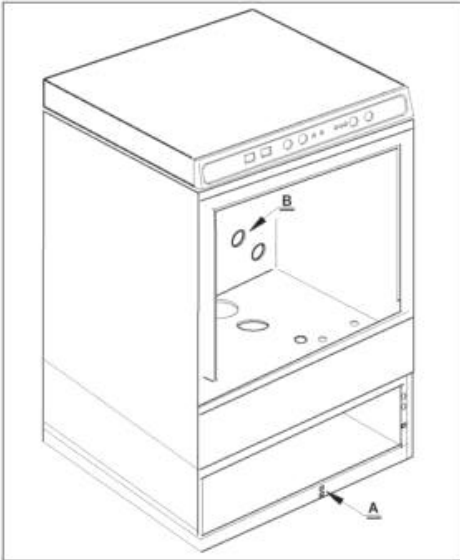

Ed.	04/2010
Rev.	
Data