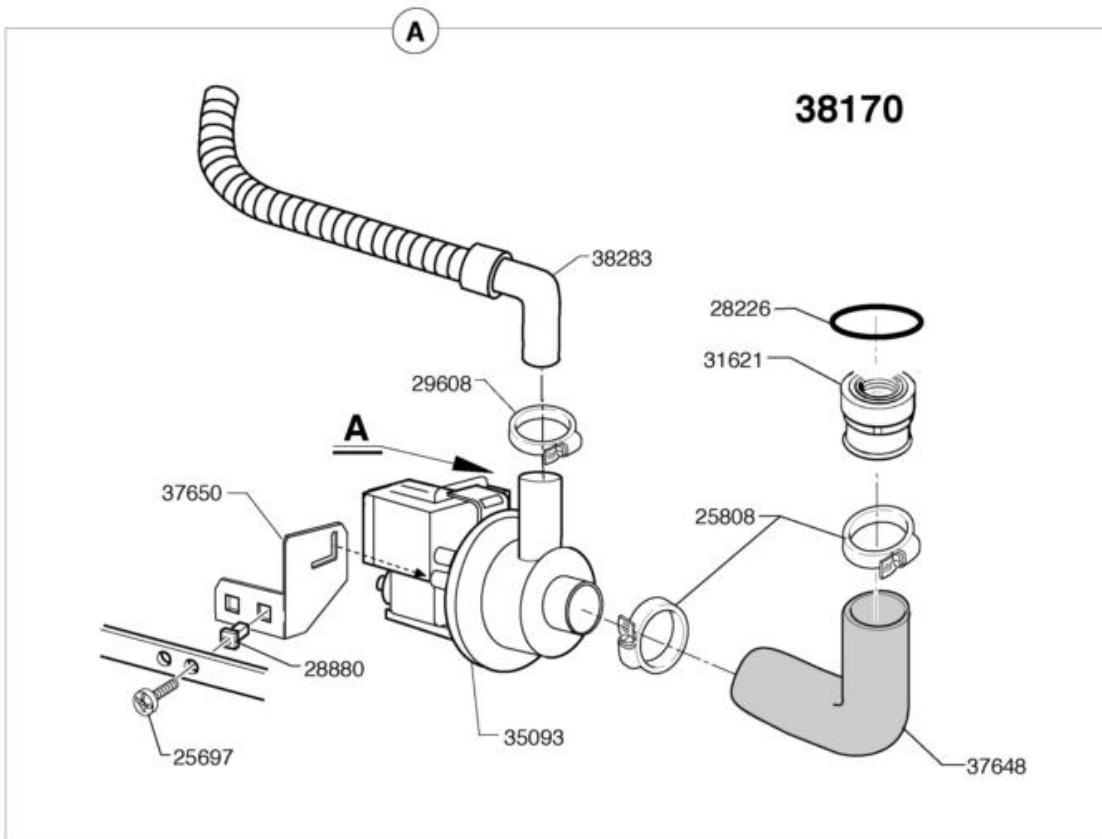

Rinse Aid Injector ST43/48E+DE-DP35/40E+DE

Ed.	06/2008
Rev.	
Data	

Rinse Aid Injector ST43/48E+DE-DP35/40E+DE

Code	Description
00166	ROLL TUBE TRANSP. 4X7
15229	LOCK NUT AID DISPENSER
18394	SCREW CONTROL DISPENSER
200117	TUBO GOMMA 8x15 CALORFORM/10
200340	MANIC. B25-7-12-CON.SAL. +BRILL
25046	UPPER DISPENSER ASSEMBLY
25047	LOWER DISPENSER ASSEMBLY
25211	NON RETURN VALVE RINSE AID DISP.
25251	GASKET OR 2012
25757	TOOTHED SPACER DIAM. 12 D.E.D787
25803	HOSE CLIP 13-20 ABA
25818	CYLINDER SPRING (WIRE)
28252	FITTING SUCTION DISPENSER
31596	DIAPHRAGM, DISPENSER
31643	HOSE CLIP 7,3-7,8
31991	SPRING GUIDE FOR DISPENSER
32243	GASKET OR 3156
32280	OVAL HD. CROSS-SL. SCREW 4 X 13
32831	GASKET OR 2062
33424	FE-ZN CLAMP 11-17 H=9
35388	RINSE AID DISP."YELLOW" C/STS
35392	90° VALVE FITTING, RINSE AID H/C
36941	FIX.SQUARE FOR RINSE AID DISPEN. C4

Drain Pump ST43/48E+DE-DP35/40E+DE

Ed.	06/2008
Rev.	
Data	

Drain Pump ST43/48E+DE-DP35/40E+DE

Code	Description
201066	TUBO ASPIRAZ.POMPA SCARICO C E
25697	SELF-TAPPING SCREW CHEESE D747H.ROS
25808	HOSE CLIP 27-51CLAM
27386	DRAIN HOSE DIA.18,5X1500
28880	NUT SCREW
29608	HOSE CLIP 17-32CLAM
31021	DRAIN PIPE UNION, SHORT, BPS
35093	DRAIN PUMP HANNING TYPE DPS 25
36913	DRAIN PUMP C43/46 E+D
37974	SQUADRETTA POMPA SCAR.ST43/48E