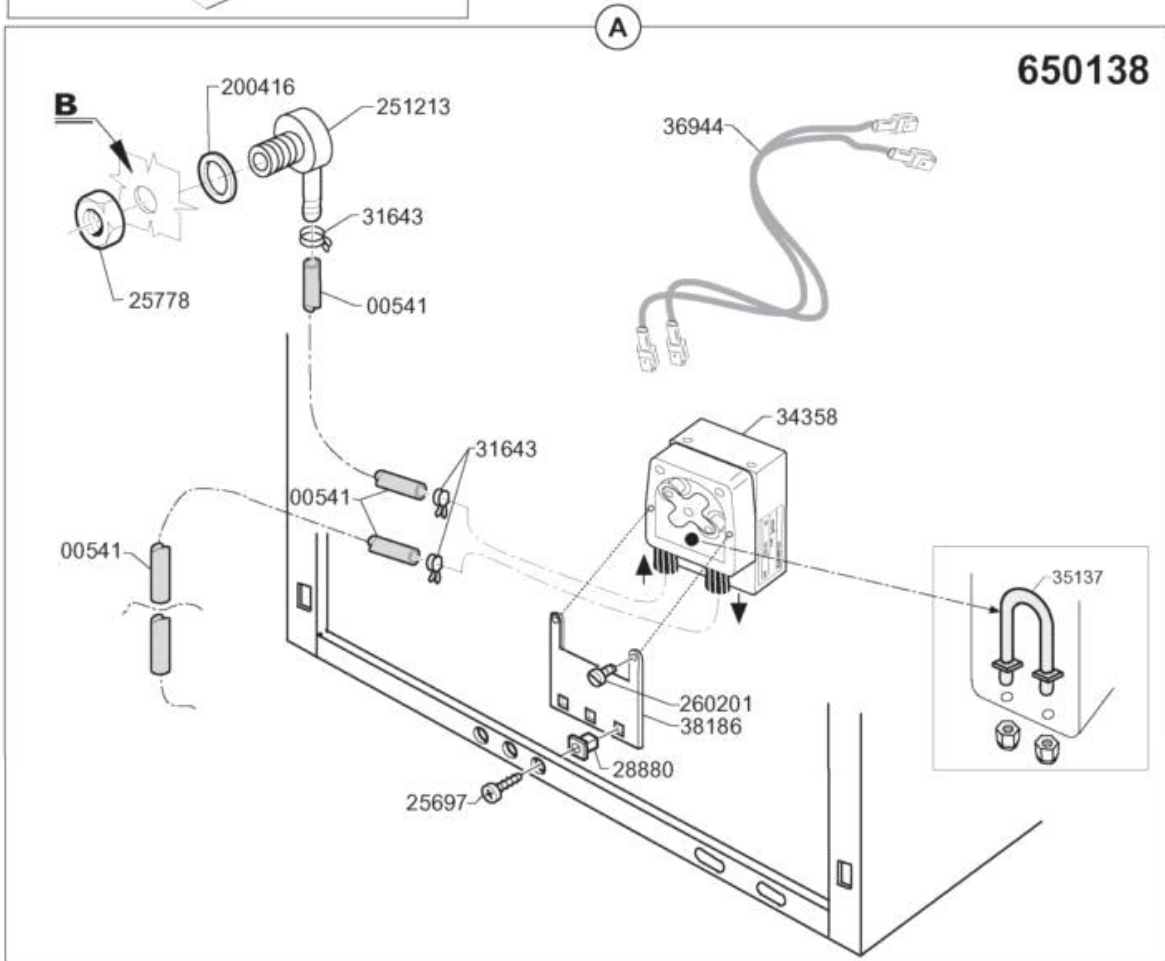

Ed.	04/2010
Rev.	
Data