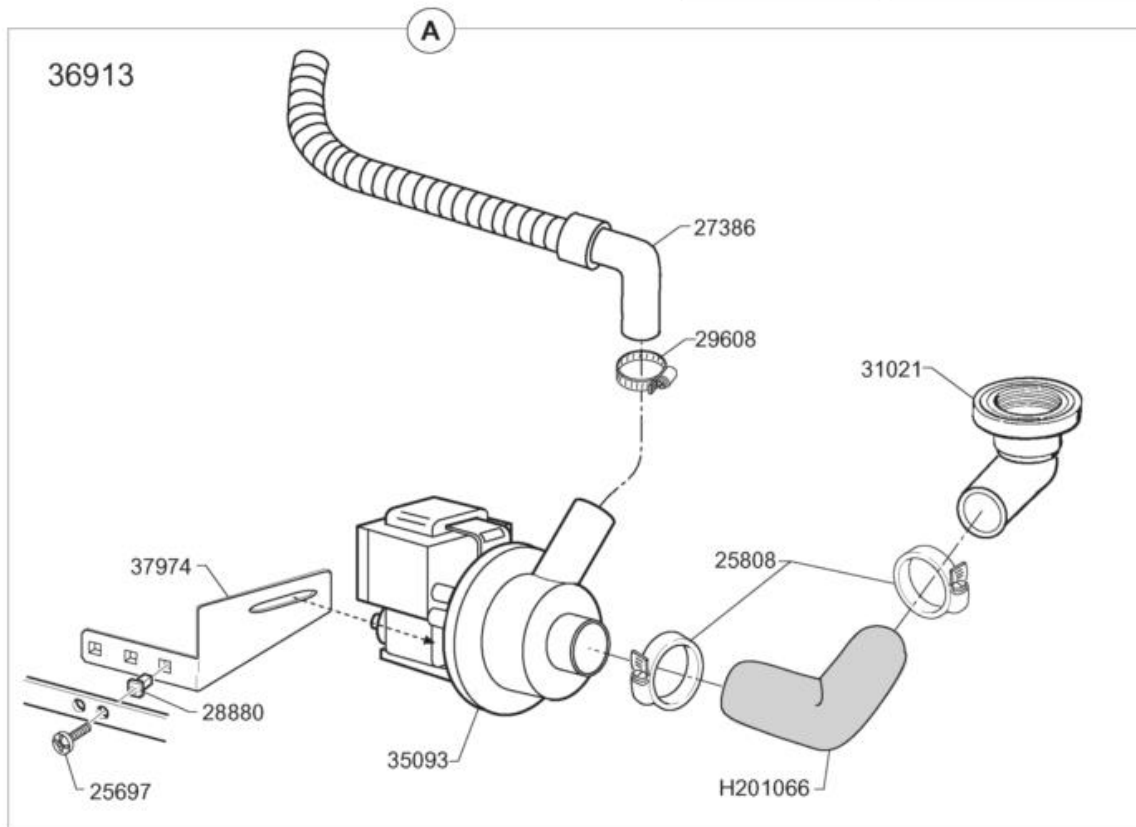

Rinse Aid Injector ST43/48E+DE-DP35/40E+DE

Ed.	06/2008
Rev.	
Data	

Rinse Aid Injector ST43/48E+DE-DP35/40E+DE

Code	Description
00166	ROLL TUBE TRANSP. 4X7
15229	LOCK NUT AID DISPENSER
18394	SCREW CONTROL DISPENSER
200117	TUBO GOMMA 8x15 CALORFORM/10
200340	MANIC. B25-7-12-CON.SAL. +BRILL
25046	UPPER DISPENSER ASSEMBLY
25047	LOWER DISPENSER ASSEMBLY
25211	NON RETURN VALVE RINSE AID DISP.
25251	GASKET OR 2012
25757	TOOTHED SPACER DIAM. 12 D.E.D787
25803	HOSE CLIP 13-20 ABA
25818	CYLINDER SPRING (WIRE)
28252	FITTING SUCTION DISPENSER
31596	DIAPHRAGM, DISPENSER
31643	HOSE CLIP 7,3-7,8
31991	SPRING GUIDE FOR DISPENSER
32243	GASKET OR 3156
32280	OVAL HD. CROSS-SL. SCREW 4 X 13
32831	GASKET OR 2062
33424	FE-ZN CLAMP 11-17 H=9
35388	RINSE AID DISP."YELLOW" C/STS
35392	90° VALVE FITTING, RINSE AID H/C
36941	FIX.SQUARE FOR RINSE AID DISPEN. C4

Drain Pump ST43/48E+DE-DP35/40E+DE

Ed.	06/2008
Rev.	
Data	

Drain Pump ST43/48E+DE-DP35/40E+DE

Code	Description
201066	TUBO ASPIRAZ.POMPA SCARICO C E
25697	SELF-TAPPING SCREW CHEESE D747H.ROS
25808	HOSE CLIP 27-51CLAM
27386	DRAIN HOSE DIA.18,5X1500
28880	NUT SCREW
29608	HOSE CLIP 17-32CLAM
31021	DRAIN PIPE UNION, SHORT, BPS
35093	DRAIN PUMP HANNING TYPE DPS 25
36913	DRAIN PUMP C43/46 E+D
37974	SQUADRETTA POMPA SCAR.ST43/48E