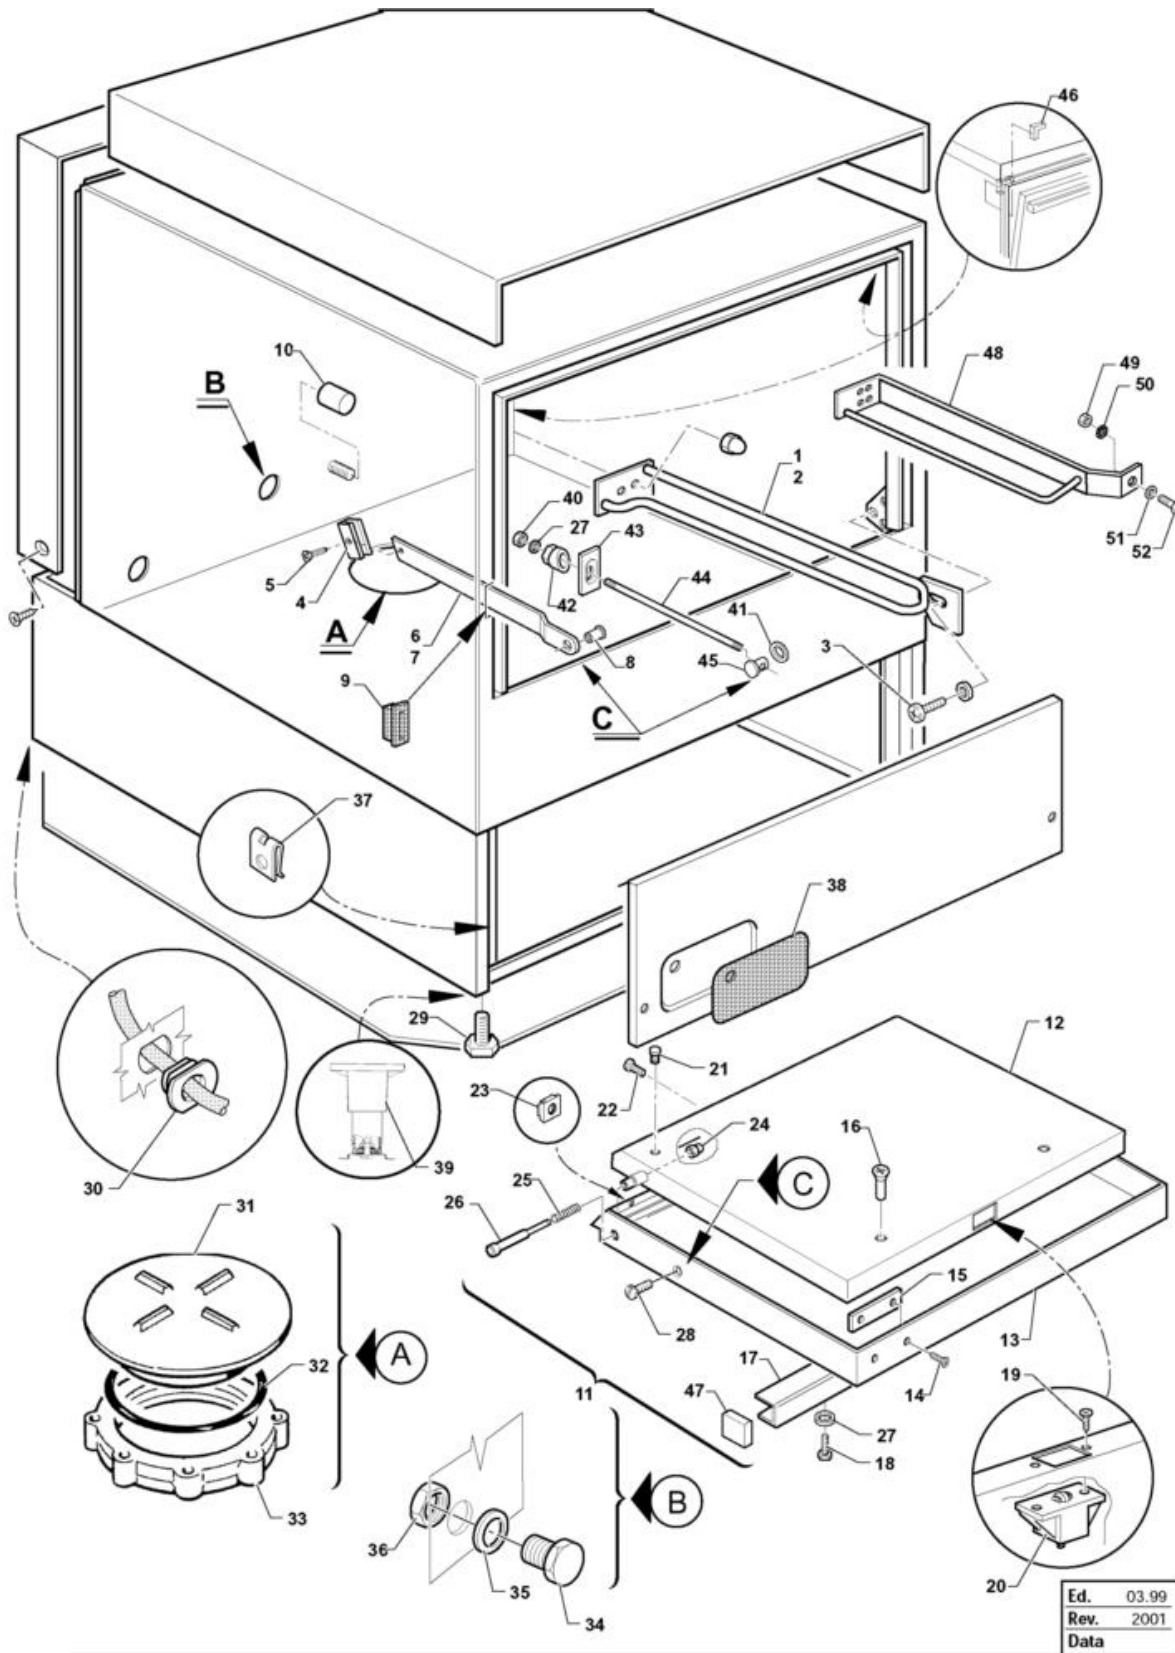

- 1 Door Components
- 2 Electrical Components
- 3 Upper Rinse / Boiler
- 4 Bottom Wash And Rinse Arms
- 5 Filter / Drain / Wash Pump
- 6 Rinsaid Pump/thermostats

Ed.	03.99
Rev.	2001
Data	

Door Components

Door Components

Code	Description
33704	NAMEPLATE, FRONT PANEL CR 48 D
33707	NAMEPLATE, FRONT PANEL C 48
33708	NAMEPLATE, FRONT PANEL C 46 D
331211	PIEDINO REGOLABILE PER NAVE
25791	SELF-LOCKING NUT 5 MA LOWER SIDE
160838	ANELLO PER PERNO PORTA
190619	FERMO TIRANTE PORTA B-F-R
331461	PIASTRINA PER TIRANTE X 34142
34142	ROD FOR DOOR 43-53
34144	ROD FOR DOOR 60-80
34143	PIN FOR ROD DOOR
34470	RUBBER PROTECT.CORNER, TANK LABYR.
34015	PLUG END HANDLE, LEFT
34016	PLUG END HANDLE, RIGHT
35226	GUIDE RACK C/STS 43 - 2?S
25775	NUT 6 MA
35304	TOOTHED WASHER DIA.6
25745	SPACER, FLAT, DIAM.6
25715	SCREW HEX.HD M 6 X 16 SS