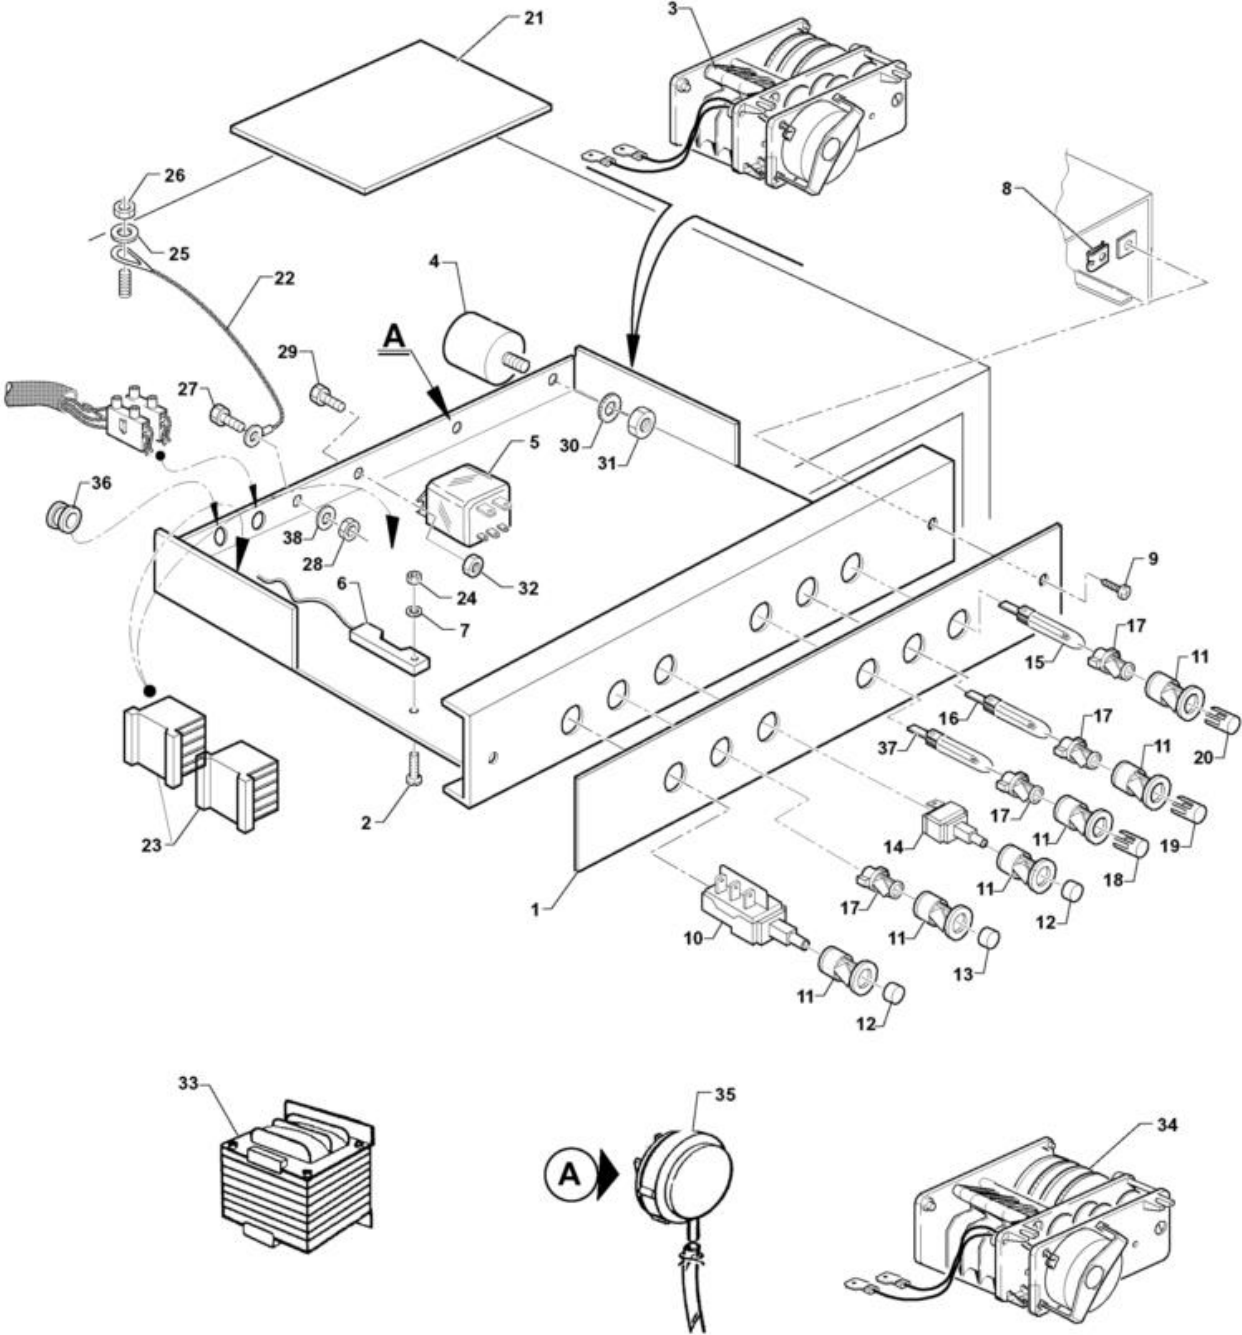

- 1 Door Components
- 2 Electrical Components
- 3 Upper Rinse / Boiler
- 4 Bottom Wash And Rinse Arms
- 5 Filter / Drain / Wash Pump
- 6 Rinsaid Pump/thermostats

Ed.	03.99
Rev.	2001
Data	

Door Components

Door Components

Code	Description
33704	NAMEPLATE, FRONT PANEL CR 48 D
33707	NAMEPLATE, FRONT PANEL C 48
33708	NAMEPLATE, FRONT PANEL C 46 D
331211	PIEDINO REGOLABILE PER NAVE
25791	SELF-LOCKING NUT 5 MA LOWER SIDE
160838	ANELLO PER PERNO PORTA
190619	FERMO TIRANTE PORTA B-F-R
331461	PIASTRINA PER TIRANTE X 34142
34142	ROD FOR DOOR 43-53
34144	ROD FOR DOOR 60-80
34143	PIN FOR ROD DOOR
34470	RUBBER PROTECT.CORNER, TANK LABYR.
34015	PLUG END HANDLE, LEFT
34016	PLUG END HANDLE, RIGHT
35226	GUIDE RACK C/STS 43 - 2?S
25775	NUT 6 MA
35304	TOOTHED WASHER DIA.6
25745	SPACER, FLAT, DIAM.6
25715	SCREW HEX.HD M 6 X 16 SS