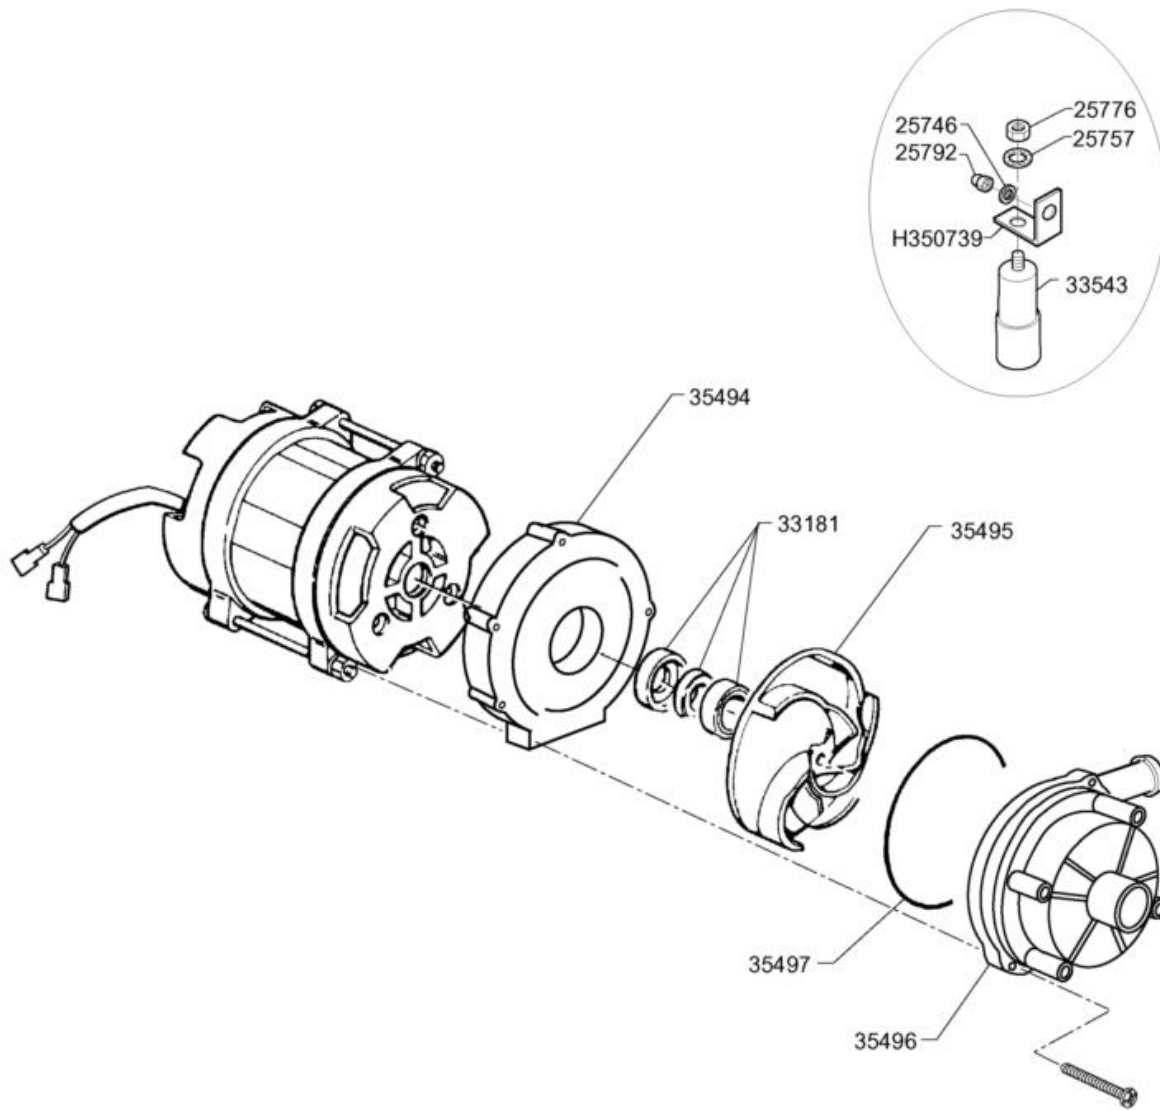

Ed.	01/2005
Rev.	
Data