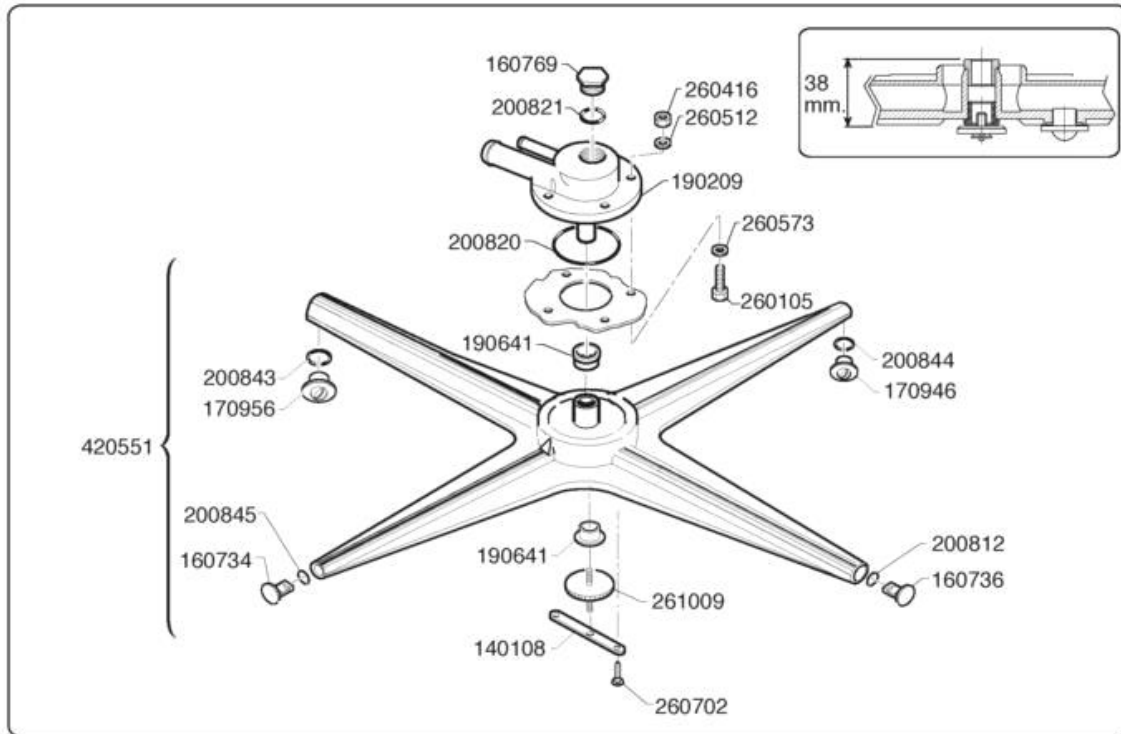

Ed.	05/2015
Rev.	
Data