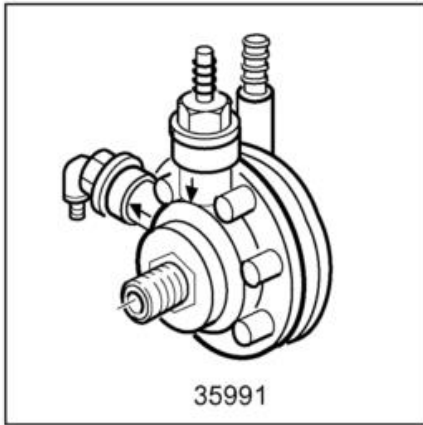

Ed.	01/2005
Rev.	
Data