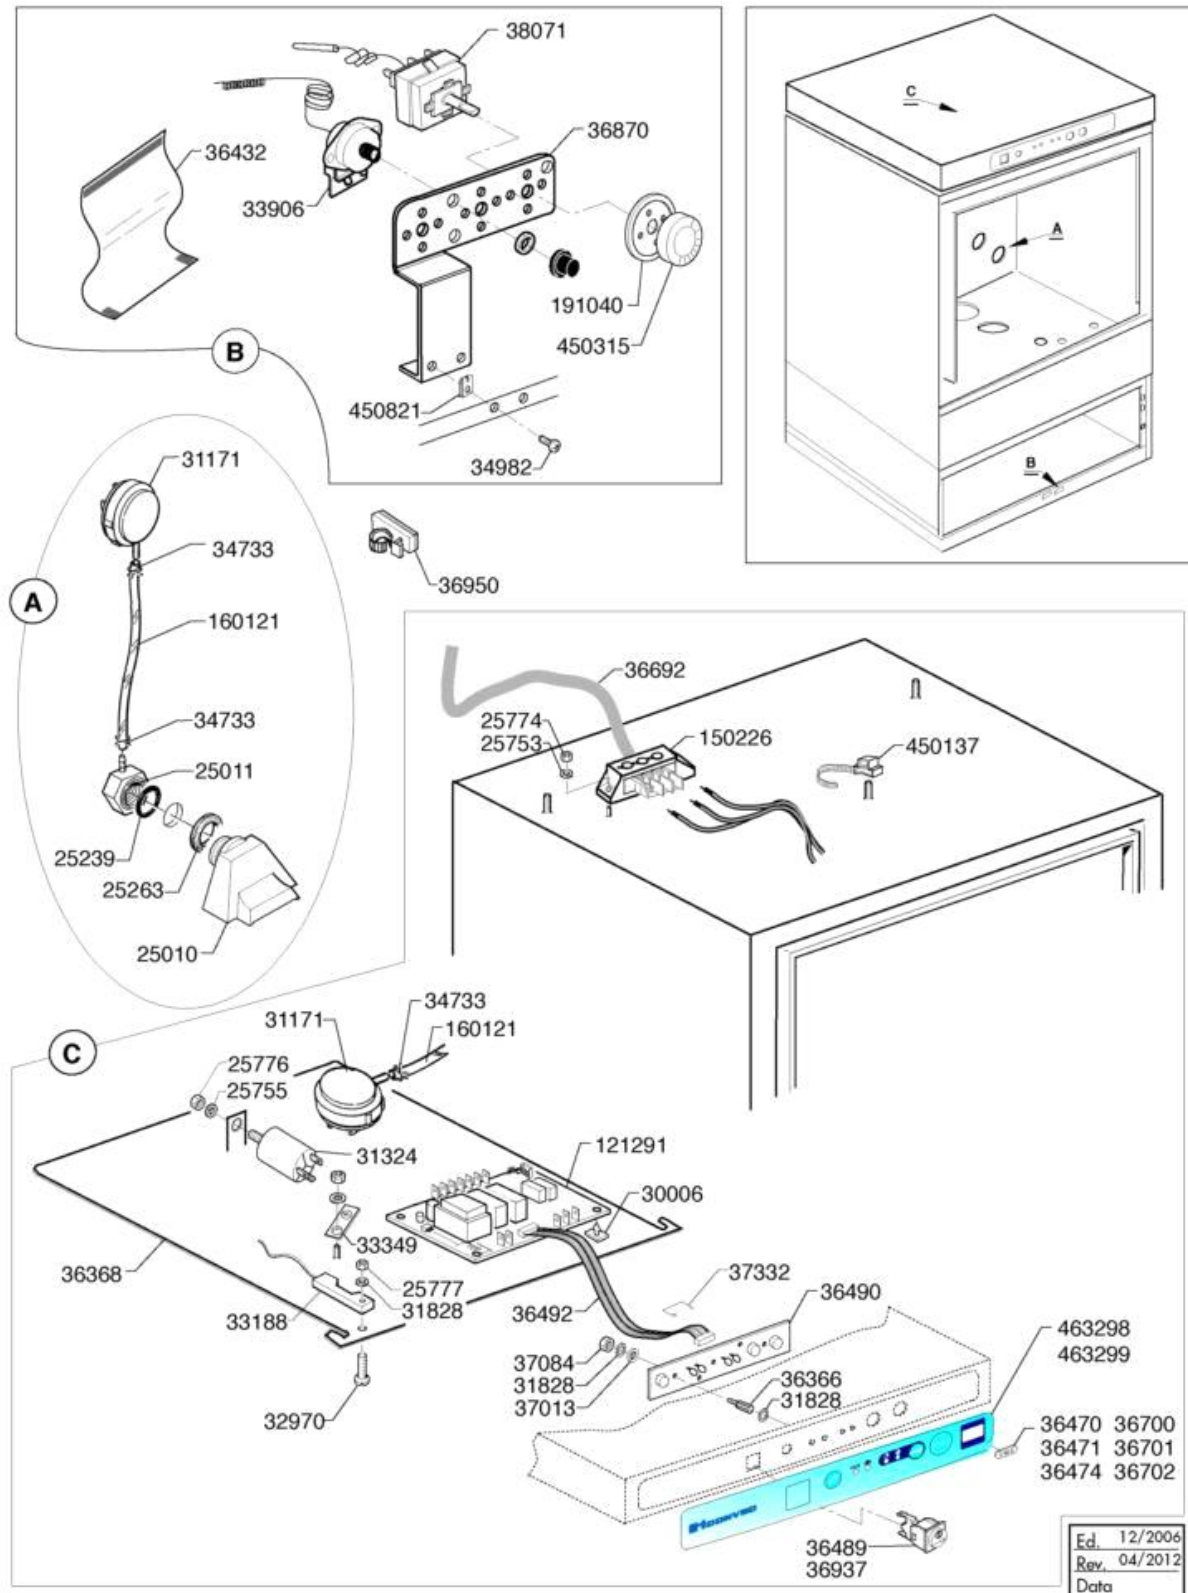

Ed.	12/2006
Rev.	04/2012
Data