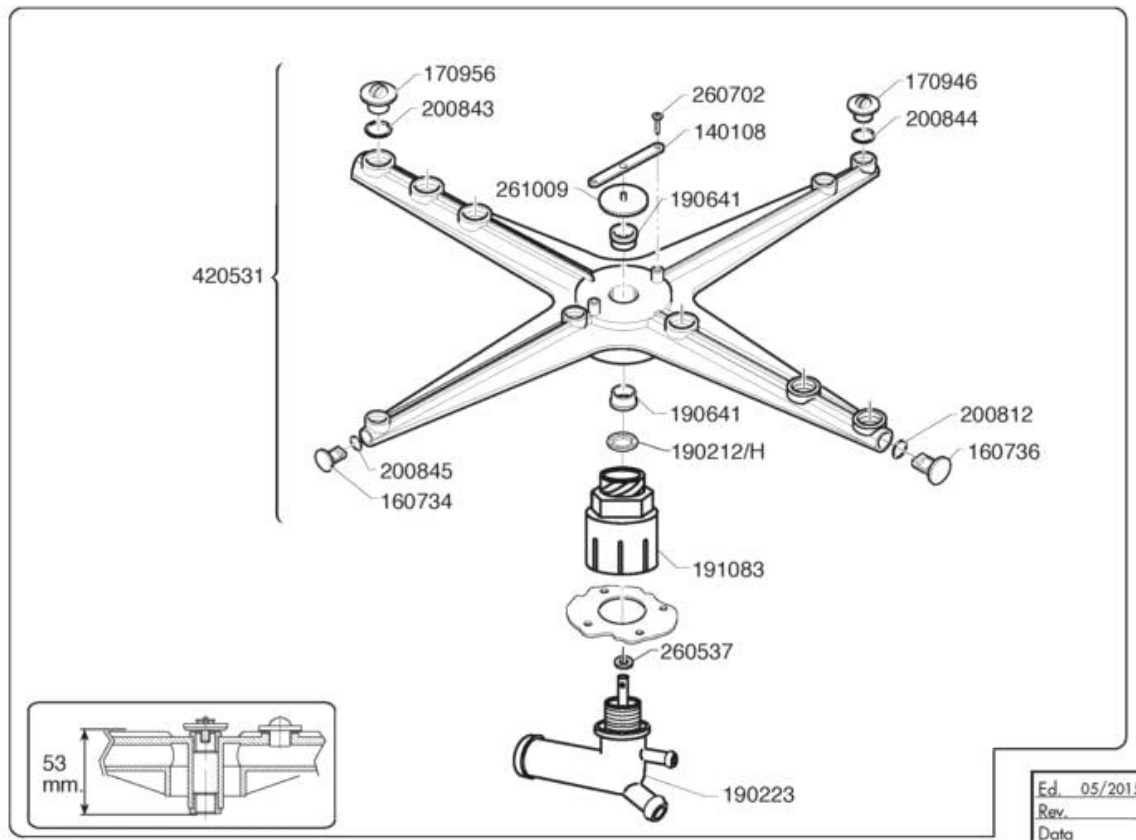

Ed.	05/2015
Rev.	
Data