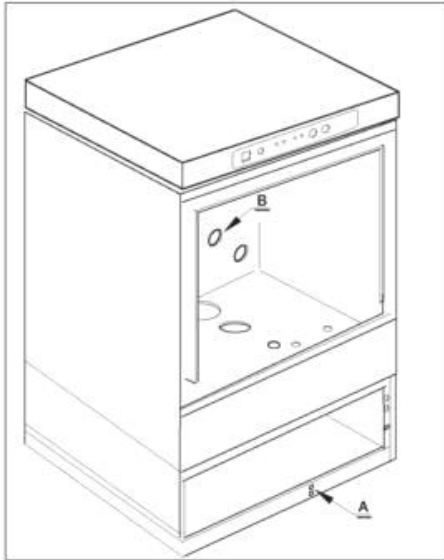

Ed.	04/2010
Rev.	
Data