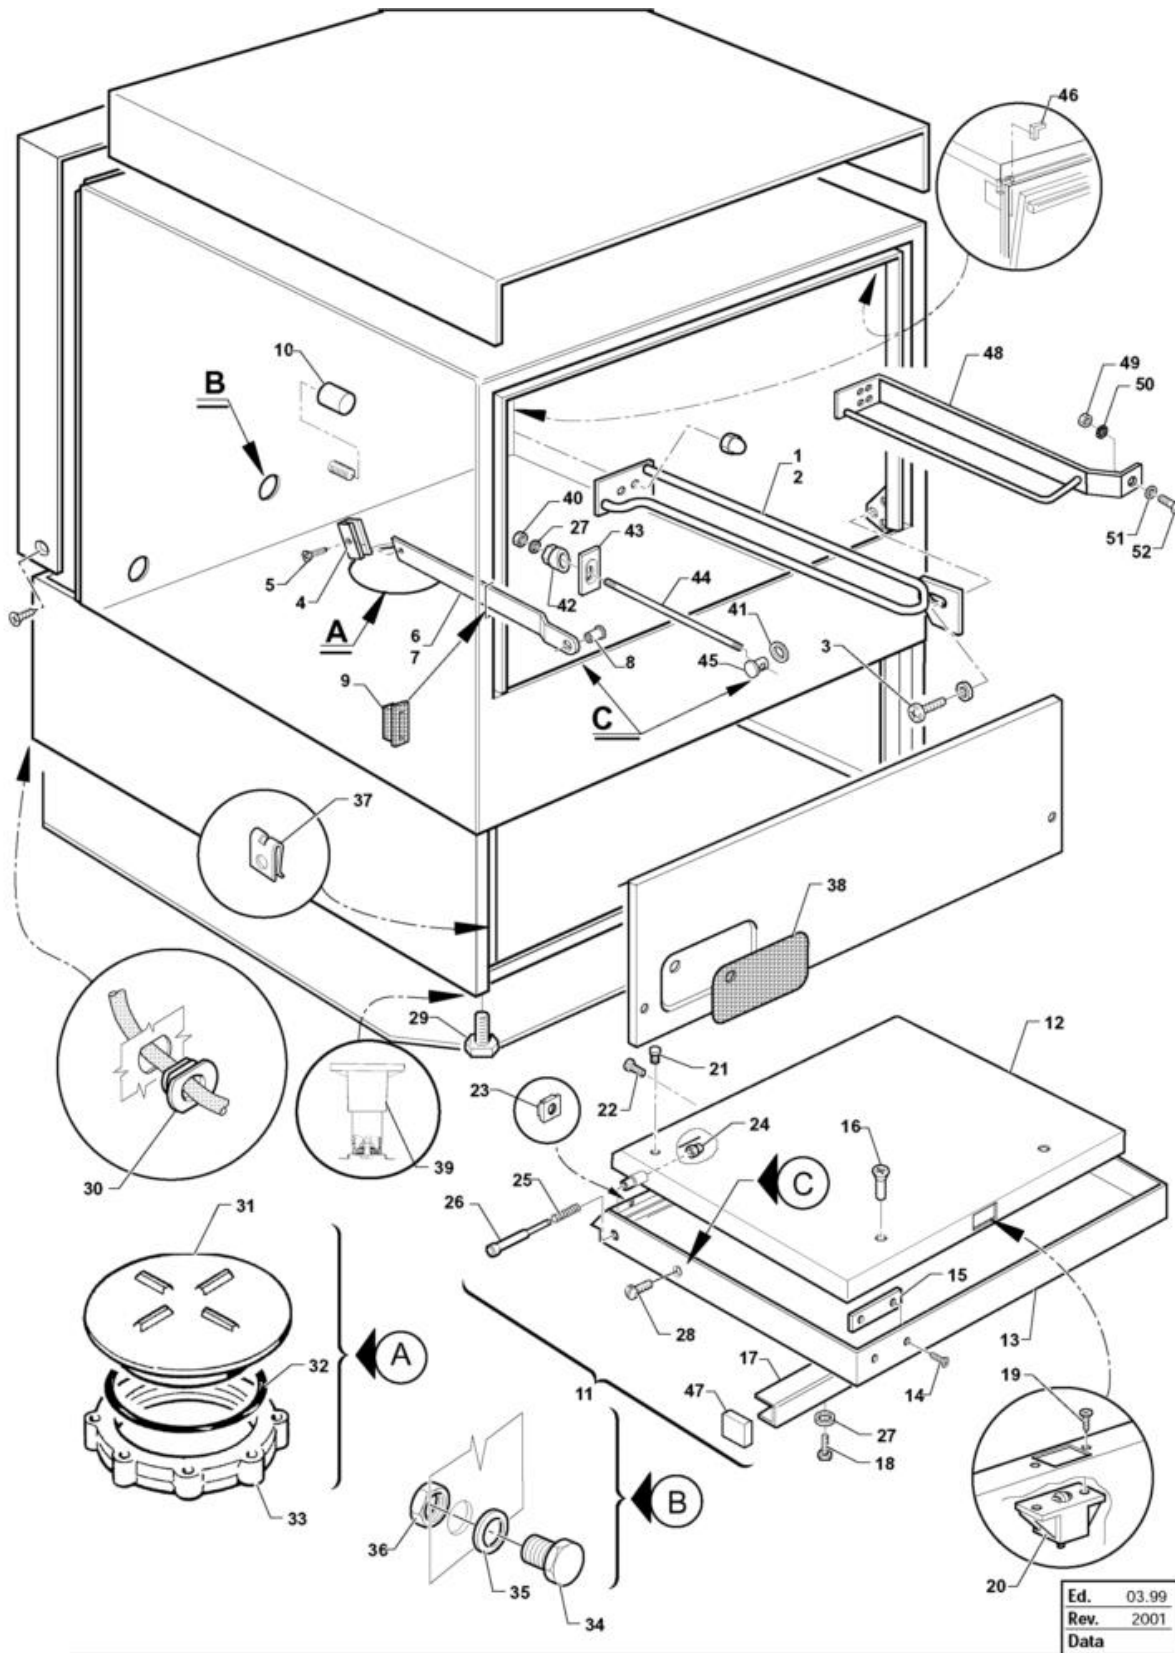

**CATALOGO RICAMBI
SPARE PARTS
PIECES DETACHEES
ERSATZTEILE
LISTA DE RECAMBIOS**

**Lavastoviglie
Lavevaisselle
Geschirrspüler
Dishwashers
Lavavajillas**

C/SP-CR/SPR

C D/SP D

CR D/SPR D

**Ed. 03.99
Rev. 2001**

- 1 Door Components
- 2 Electrical Components
- 3 Upper Rinse / Boiler
- 4 Bottom Wash And Rinse Arms
- 5 Filter / Drain / Wash Pump
- 6 Rinsaid Pump/thermostats

Ed.	03.99
Rev.	2001
Data	

Door Components

Door Components

Code	Description	
33179	ENCLOSED NUT 4MA	
29594	NUT BLIND 4 MA	
30438	SPRING FOR PIN AND DOOR	
15568	MOBILE DOWEL FOR DOOR	
25744	SPACER, FLAT, DIAM.5	
25990	FLAT HD SCREW 5X9 SPEC. FOR ARM TOG	
25209	FEET, HEXAG. BASE	
33749	CABLE CLAMP PA 277	
25032	CATCH PLUG	
25245	GASKET OR 3281	
25008	LOCK. NUT FOR TANK PLUG	
26966	HOLE CLOSING PLUG	
25266	FLAT GASKET 18 X 10 X 2	
27155	PLASTIC NUT10 M	
25831	PLATE FOR SELFTHREAD. SCREW SIDES 7	
33705	NAMEPLATE, FRONT PANEL C 43	
331211	PIEDINO REGOLABILE PER NAVE	
25791	SELF-LOCKING NUT 5 MA LOWER SIDE	
160838	ANELLO PER PERNO PORTA	
190619	FERMO TIRANTE PORTA B-F-R	
331461	PIASTRINA PER TIRANTE X 34142	
34142	ROD FOR DOOR 43-53	
34144	ROD FOR DOOR 60-80	
34143	PIN FOR ROD DOOR	
34470	RUBBER PROTECT.CORNER, TANK LABYR.	
34015	PLUG END HANDLE, LEFT	
34016	PLUG END HANDLE, RIGHT	
35226	GUIDE RACK C/STS 43 - 2?S	
25775	NUT 6 MA	
35304	TOOTHED WASHER DIA.6	
25745	SPACER, FLAT, DIAM.6	
25715	SCREW HEX.HD M 6 X 16 SS	