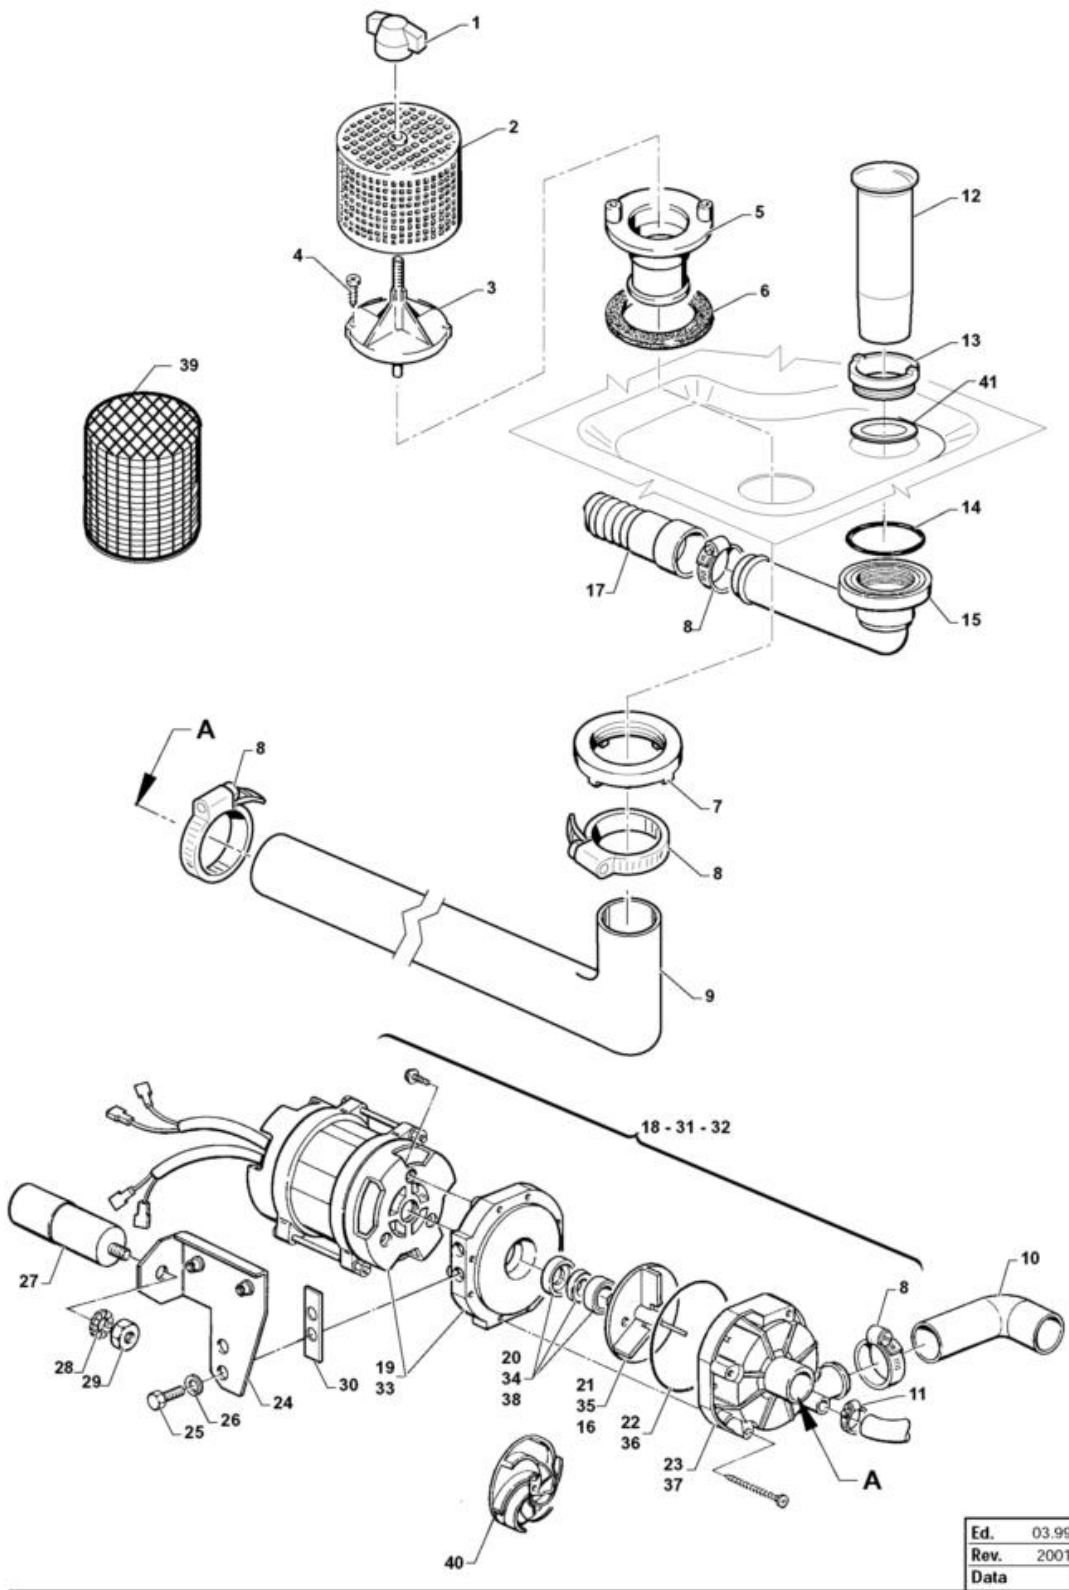

Code	Description
34375	PIN, UPP RINSE. C 35 (DIAM.16)

Bottom Wash And Rinse Arms

Ed.	03.99
Rev.	2001
Data	

Bottom Wash And Rinse Arms

Code	Description
32352	HOSE FITTING, 90° ELBOW 1/4 F
33346	DISC FOR CENTRAL SUPPORT
32350	WASH-RINSE SUPPORT BOTTOM HP
18691	HOSE FITTING 1/2"
33544	HOSE FITTING 1/2 "
32310	GASKET OR 3200
33699	LOWER RINSE SHAFT.CPL.
33700	BUSH SPRING REDUCTION C 43-48
190649	BUSSOLA PER MULINELLO
33957	PREASS WASH/RINSE ARM. 43/48
261009	VITE FISS. MULINELLO TUB.ACC.
27050	GASKET OR 2068
33793	PLUG, RINSE ARM
33792	GASKET OR 2,62X9,13X14,37
33790	GASKET OR 2X9,5X13,5 F.S.
33791	RINSE JET, ROT.ARM
200843	GUARN.OR 2X13X17 F.SER.
170956	UGELLO LAVAGGIO TIPO-B

Code	Description
25179	WING NUT, RINSE ARM
32881	OUTLET SLEEVE C3-4
34330	DELIV. SLEEVE WASH C 43-48
25803	HOSE CLIP 13-20 ABA
33735	OVERFLOW TUBE C 43/48
33734	NUT FOR DRAIN C 43/48
28226	GASKET OR 3181 FOR DRAIN LUG
30421	DRAIN FITTING, LONG
34227	IMPELLER FIR 0239315
34106	DRAIN TUBE DR. D.20X1500
32926	DRAIN WASH PUMP HP0,15 50/60 HZ
33180	PUMP BODY (32926) LGB
25021	NET FILTER, SMALL SIZE
33181	SHAFT SEAL C3 (LGB)FOR PUMP CODE 32
33841	IMPELLER DIAM.73, 3-BLADE, M7SX
33183	GASKET OR 75,87X2,62 LGB
33184	ELECTR.PUMP SCROLL, LGB (34225)
33758	PLATE, PUMP C 43
33769	PLATE, PUMP C 48
25715	SCREW HEX.HD M 6 X 16 SS
25750	SPACER, SPLITTED, DIAM. 6
32712	CAPACITOR UF 6,3-450 V CPL.
33543	CAPACITOR 5 UF-450 V
25757	TOOTHED SPACER DIAM. 12 D.E.D787
25782	NUT 8 MA
25019	ANTIVORTEX DISC 40-42-52-60
33998	VIBR.PROOF RUBBER GASK. FOR PUMP
34194	WASH PUMP HP.0,3 ZF 171
34221	PUMP HOUSING FIR PM 4229320
34222	SHAFT SEAL 11-24-11/13-26-5,5
34223	IMPELLER FIR 2229315
34224	GASKET OR O 79,8 SP.2,6
34225	PUMP COVER 2212303/HO
34226	SHAFT SEAL12-24-14/13-26-5,5
34557	SUCTION FILTER PUMP C-CR-43-48
25688	SELF-TAPPING SCREW CHEESE-H. 4,2X2
35325	IMPELLER LGB 0108 X ZF171(34194)
25001	BUSH, SPRING FILTER
31423	FLAT GASKET 65X51X3
25006	NUT FO DRAIN SUCT. P.
25807	HOSE CLIP 26-38 ABA
33743	SUCTION SLEEVE. C 43/48