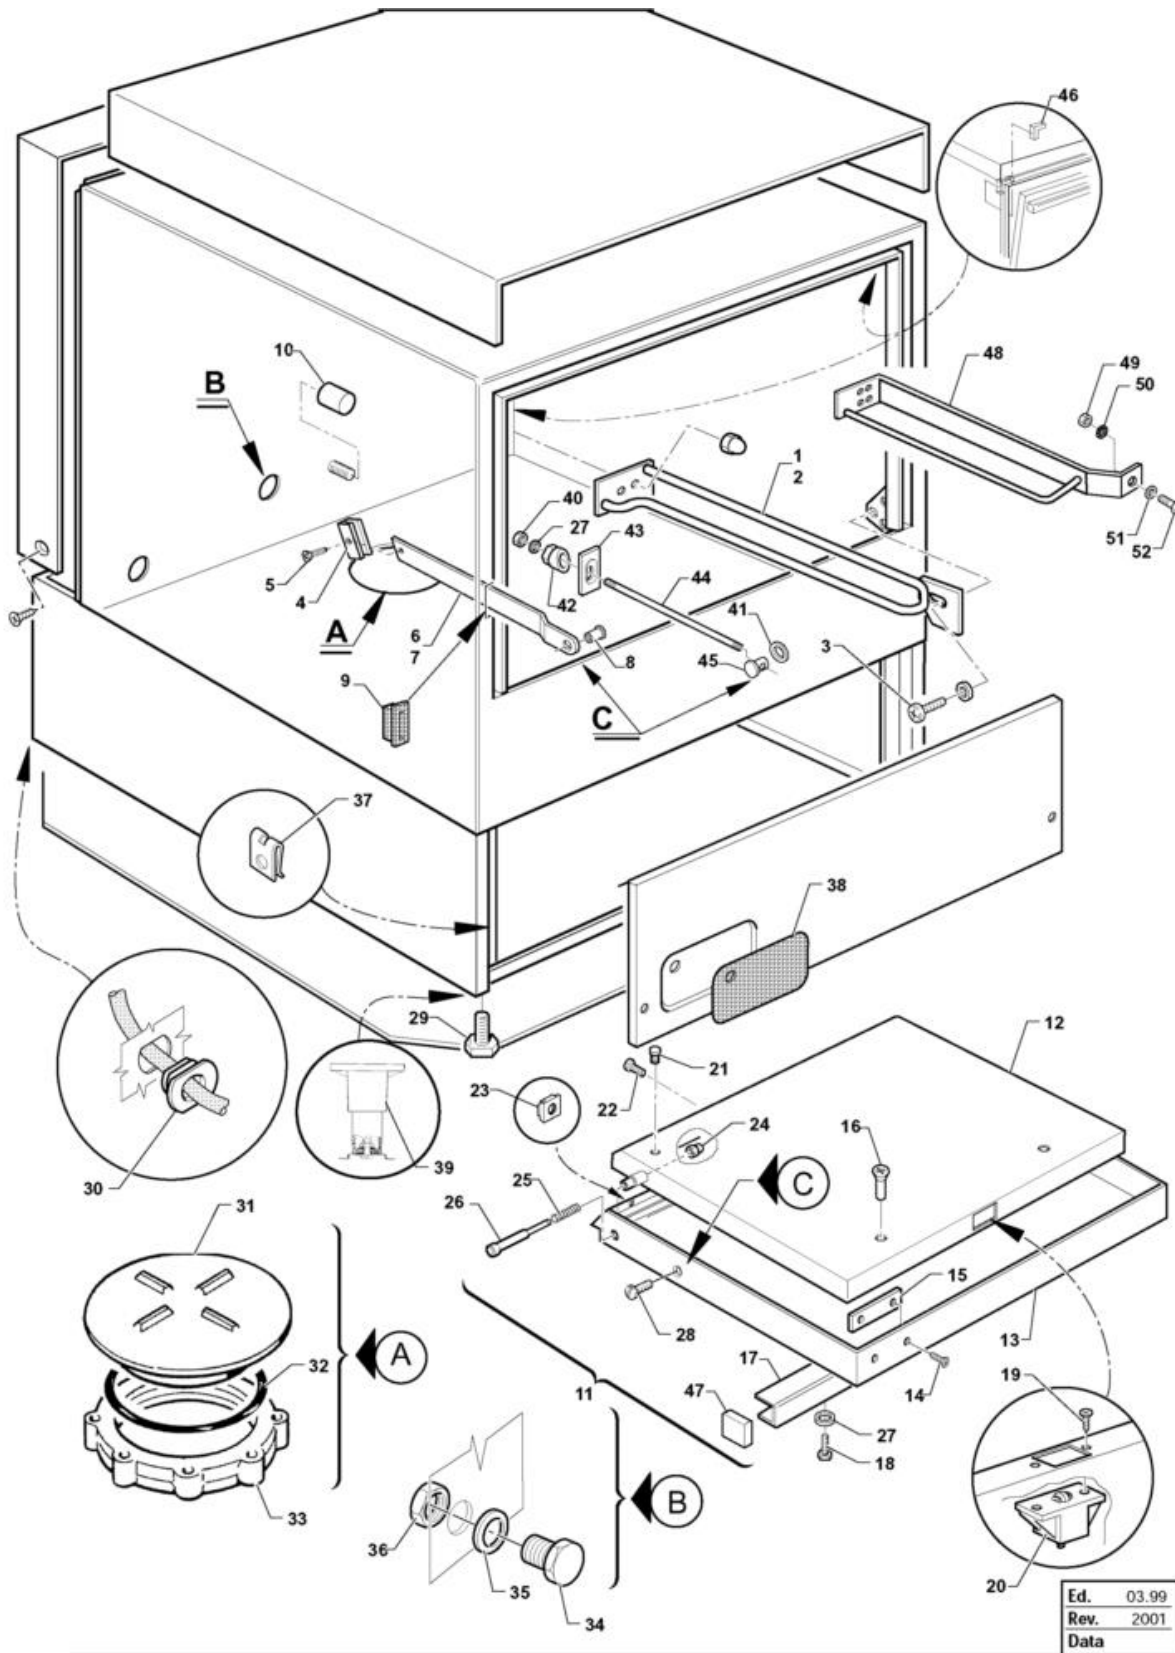

- 1 Door Components
- 2 Electrical Components
- 3 Upper Rinse / Boiler
- 4 Bottom Wash And Rinse Arms
- 5 Filter / Drain / Wash Pump
- 6 Rinsaid Pump/thermostats

Door Components

Code	Description	
18927	GUIDE RACK SX STS-APS 43 RIN.AID	
18929	GUIDE RACK SX STS-APS 48 RIN.AID	
33589	RACK GUIDE, LEFT 53/60	
18926	GUIDE RACK DX STS-APS 43 RIN. AID	
18928	GUIDE RACK DX STS-APS 48 RIN.AID	
33588	RACK GUIDE, RIGHT 53/60	
26751	SCREW 1/2 FLAT ROUND HD 6 X 12	
18069	STOPPER DOOR STAY	
28699	CHEESE-HD SCREW TC 4 X 10	
18934	DOOR STAY SX 43/53	
18936	DOOR STAY SX STS 60	
18935	DOOR STAY DX 43/53	
18937	DOOR STAY DX STS 60	
18342	BUSH FOR DOOR HINGE	
30007	RUBBER FOR DOOR STAY	
18145	RACK STOPPER MM.25	
22162/R	DOOR ASSEMBLY CPL 43 L400xH313	
33335	INNER DOOR PANEL STS/APS/C 35-43	
33554	INNER DOOR PANEL STS/APS/C 48	
33557	INNER DOOR PANEL STS/APS/C 53	
33570	INNER DOOR PANEL STS/APS/C 60	
34297	INNER DOOR PANEL C 43 HIGH	
34549	INNER DOOR PANEL C 43 ALTA	
34570	INNER DOOR PANEL APS/STS /C 48/98	
34576	INNER DOOR PANEL APS/STS /C 53	
18898	DOOR STS/APS/C 35-43	
18899	DOOR STS/APS/C 48	
18900	DOOR STS/APS/C 53	
18901	DOOR STS/APS/C 60	
34296	DOOR HOUSING, C43, HIGH	
34548	DOOR CASING, APS/STS/C60/98	
34565	DOOR CASING, APS-STC-C48/98	
34575	DOOR CASING, APS/STS C 53	
33277	SELF-TAPPING SCREW TSP 2,9 X 9,5	
32969	MAGNET FOR CONTACT M350 AP	
15995	BUSH SPRING FIX. HANDLE STS	
18348	HANDLE FOR DOOR STS/APS/C 43	
18827	HANDLE FOR DOOR STS/APS/C 48	
18828	HANDLE FOR DOOR STS/APS/C 53	
18829	HANDLE FOR DOOR STS/APS/C 60	
25708	SCREW HEX.HD M 5 X 10 SS	
26691	SCREW TS M 4 X 8	
33336	ROLLER DOOR LATCH	
25293	PLUG RUBBER DIAM. 10	
25700	SCREW CHEESE-H. 4 X 8 KNURLED	