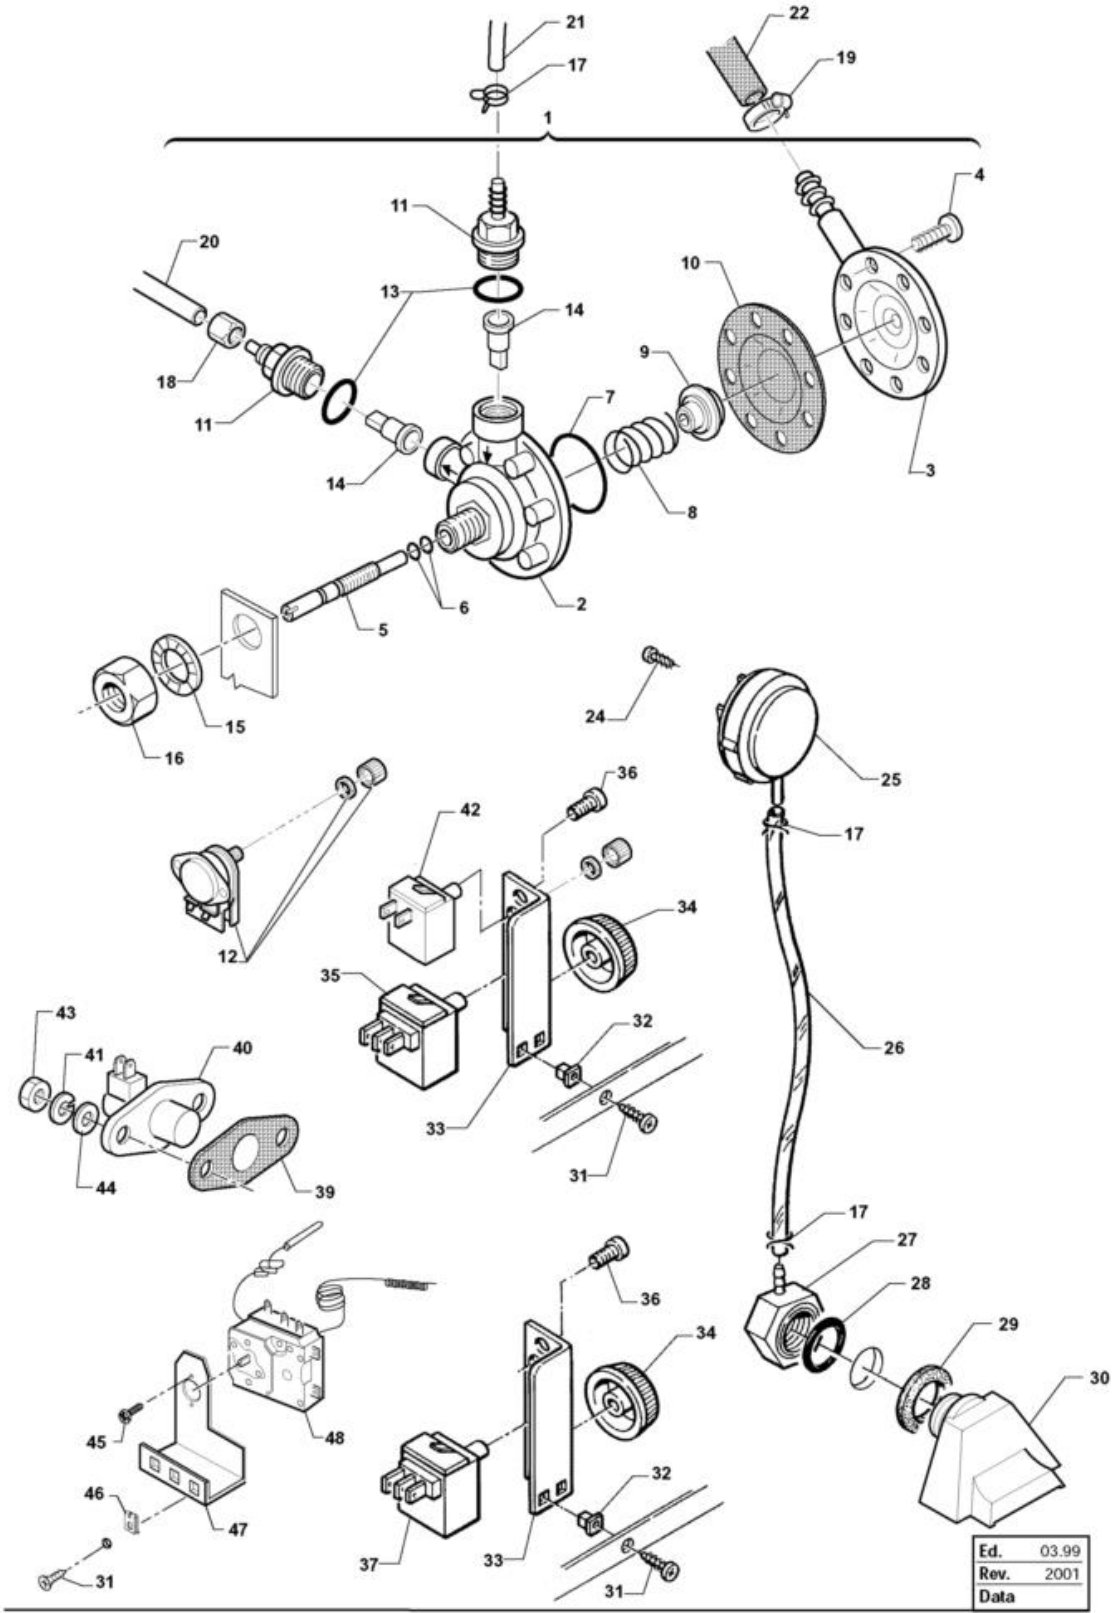

Code	Description
34375	PIN, UPP RINSE. C 35 (DIAM.16)

Bottom Wash And Rinse Arms

Ed.	03.99
Rev.	2001
Data	

Bottom Wash And Rinse Arms

Code	Description
32352	HOSE FITTING, 90° ELBOW 1/4 F
33346	DISC FOR CENTRAL SUPPORT
32350	WASH-RINSE SUPPORT BOTTOM HP
18691	HOSE FITTING 1/2"
33544	HOSE FITTING 1/2 "
32310	GASKET OR 3200
33699	LOWER RINSE SHAFT.CPL.
33700	BUSH SPRING REDUCTION C 43-48
190649	BUSSOLA PER MULINELLO
33957	PREASS WASH/RINSE ARM. 43/48
261009	VITE FISS. MULINELLO TUB.ACC.
27050	GASKET OR 2068
33793	PLUG, RINSE ARM
33792	GASKET OR 2,62X9,13X14,37
33790	GASKET OR 2X9,5X13,5 F.S.
33791	RINSE JET, ROT.ARM
200843	GUARN.OR 2X13X17 F.SER.
170956	UGELLO LAVAGGIO TIPO-B

Code	Description
25179	WING NUT, RINSE ARM
32881	OUTLET SLEEVE C3-4
34330	DELIV. SLEEVE WASH C 43-48
25803	HOSE CLIP 13-20 ABA
33735	OVERFLOW TUBE C 43/48
33734	NUT FOR DRAIN C 43/48
28226	GASKET OR 3181 FOR DRAIN LUG
30421	DRAIN FITTING, LONG
34227	IMPELLER FIR 0239315
34106	DRAIN TUBE DR. D.20X1500
32926	DRAIN WASH PUMP HP0,15 50/60 HZ
33180	PUMP BODY (32926) LGB
25021	NET FILTER, SMALL SIZE
33181	SHAFT SEAL C3 (LGB)FOR PUMP CODE 32
33841	IMPELLER DIAM.73, 3-BLADE, M7SX
33183	GASKET OR 75,87X2,62 LGB
33184	ELECTR.PUMP SCROLL, LGB (34225)
33758	PLATE, PUMP C 43
33769	PLATE, PUMP C 48
25715	SCREW HEX.HD M 6 X 16 SS
25750	SPACER, SPLITTED, DIAM. 6
32712	CAPACITOR UF 6,3-450 V CPL.
33543	CAPACITOR 5 UF-450 V
25757	TOOTHED SPACER DIAM. 12 D.E.D787
25782	NUT 8 MA
25019	ANTIVORTEX DISC 40-42-52-60
33998	VIBR.PROOF RUBBER GASK. FOR PUMP
34194	WASH PUMP HP.0,3 ZF 171
34221	PUMP HOUSING FIR PM 4229320
34222	SHAFT SEAL 11-24-11/13-26-5,5
34223	IMPELLER FIR 2229315
34224	GASKET OR O 79,8 SP.2,6
34225	PUMP COVER 2212303/HO
34226	SHAFT SEAL12-24-14/13-26-5,5
34557	SUCTION FILTER PUMP C-CR-43-48
25688	SELF-TAPPING SCREW CHEESE-H. 4,2X2
35325	IMPELLER LGB 0108 X ZF171(34194)
25001	BUSH, SPRING FILTER
31423	FLAT GASKET 65X51X3
25006	NUT FO DRAIN SUCT. P.
25807	HOSE CLIP 26-38 ABA
33743	SUCTION SLEEVE. C 43/48