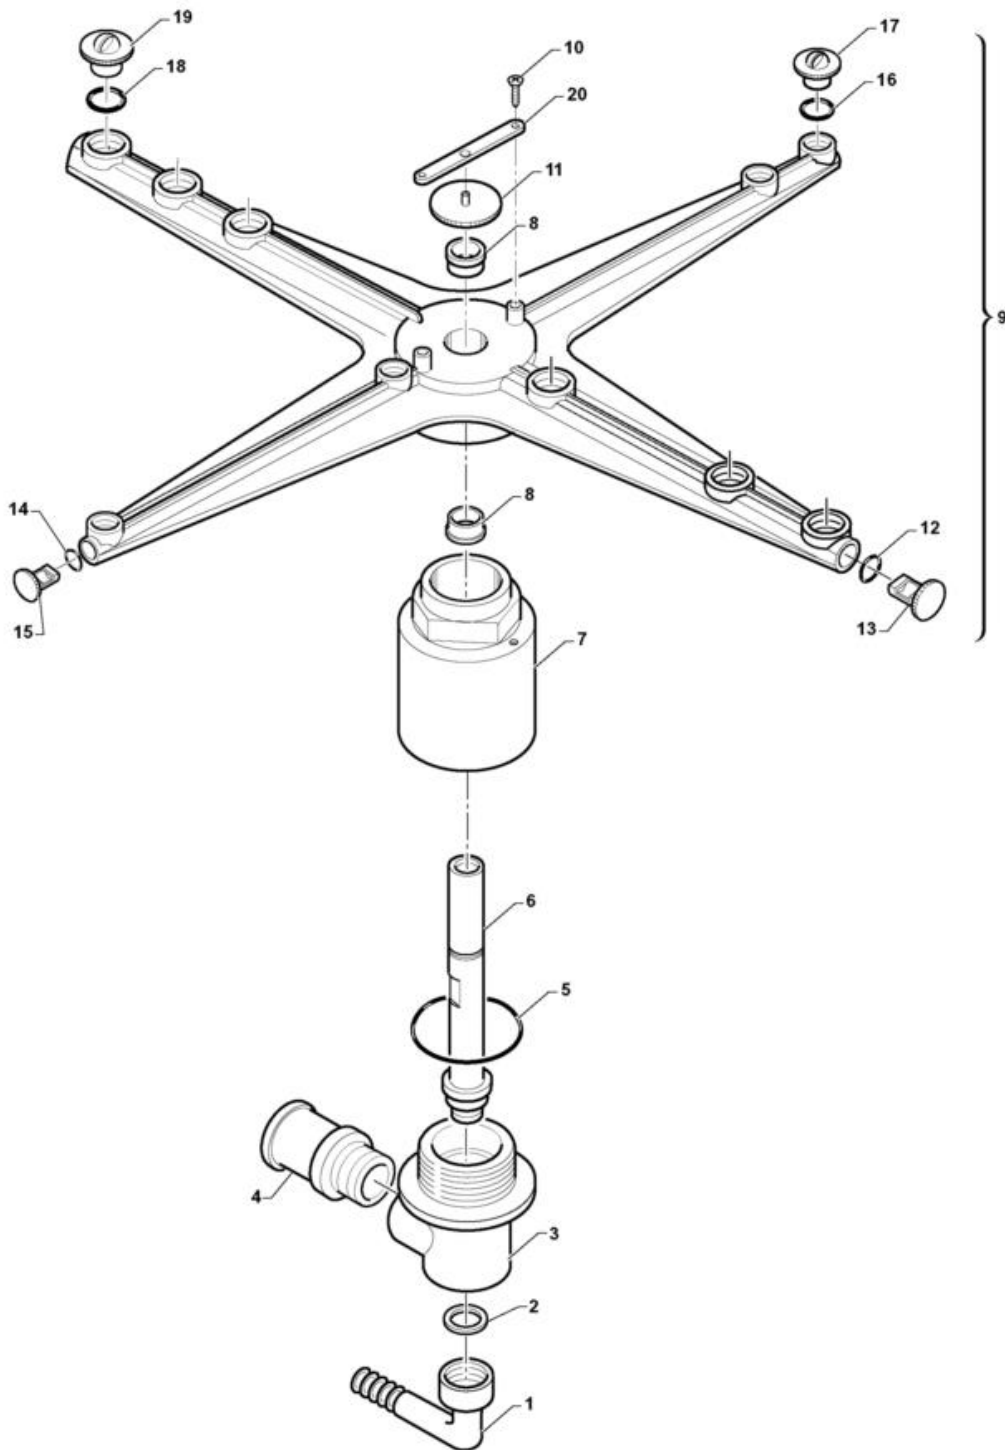

Bottom Wash And Rinse Arms

Ed.	03.99
Rev.	2001
Data