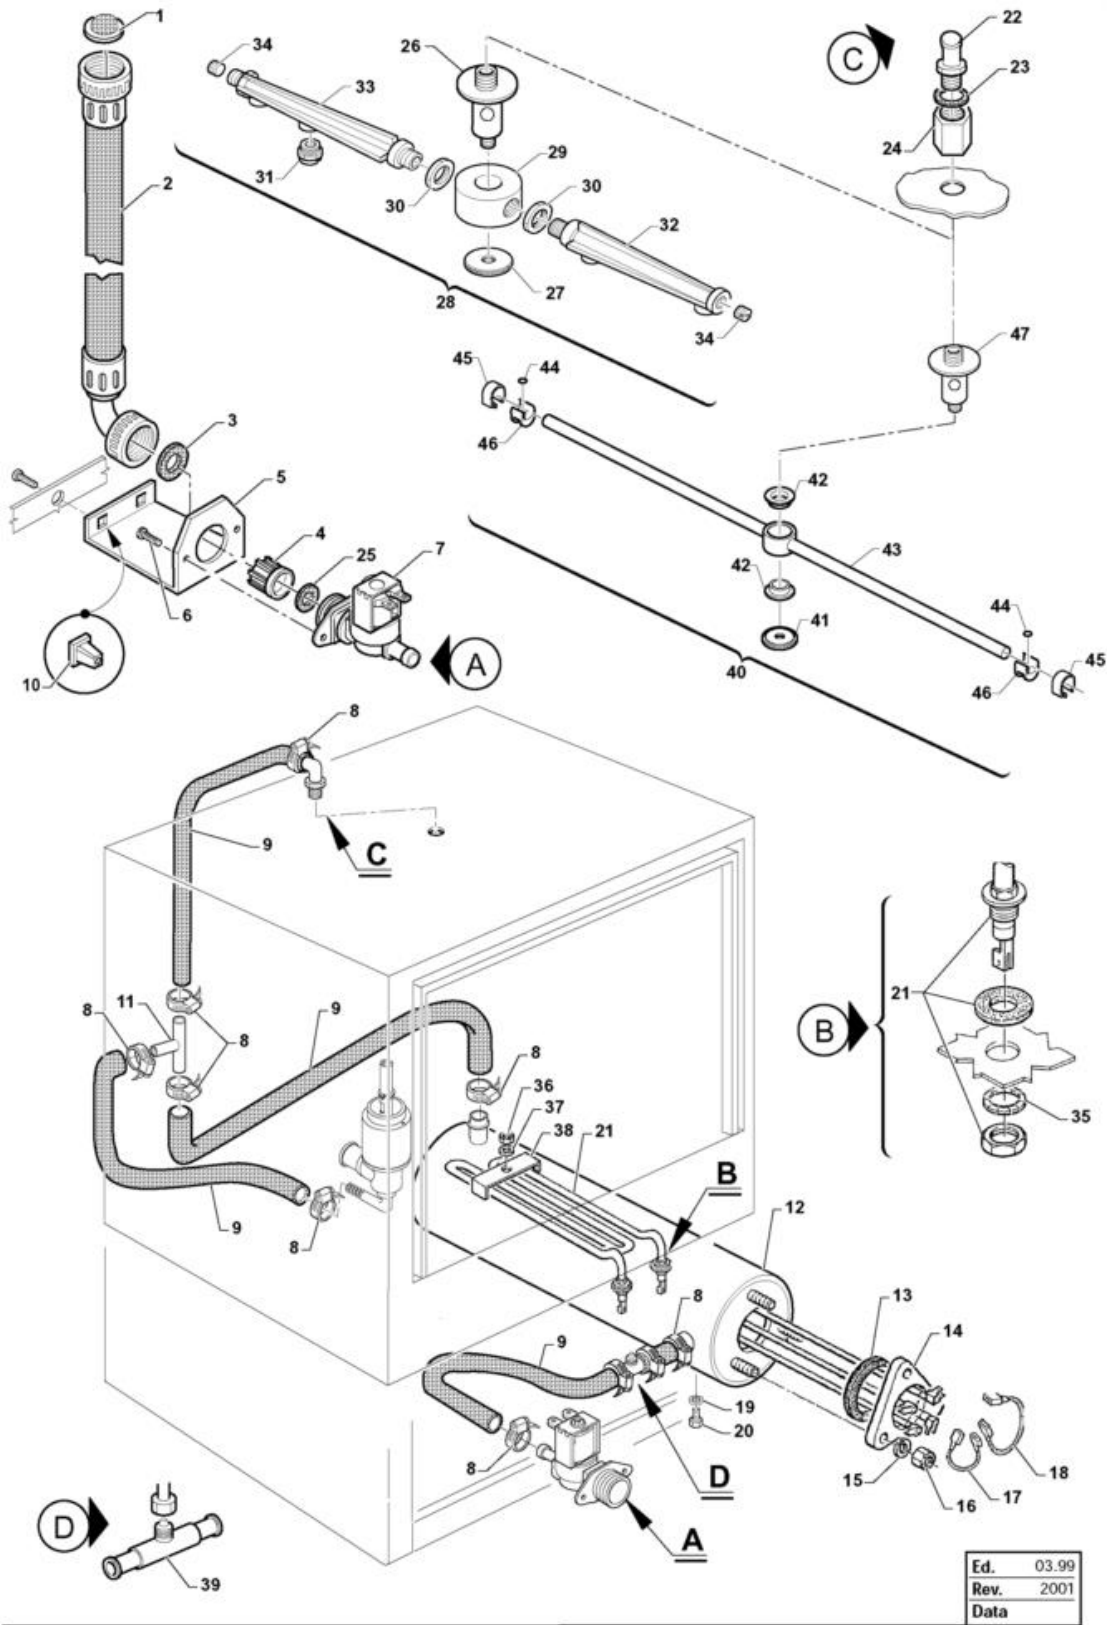

Ed.	03.99
Rev.	2001
Data