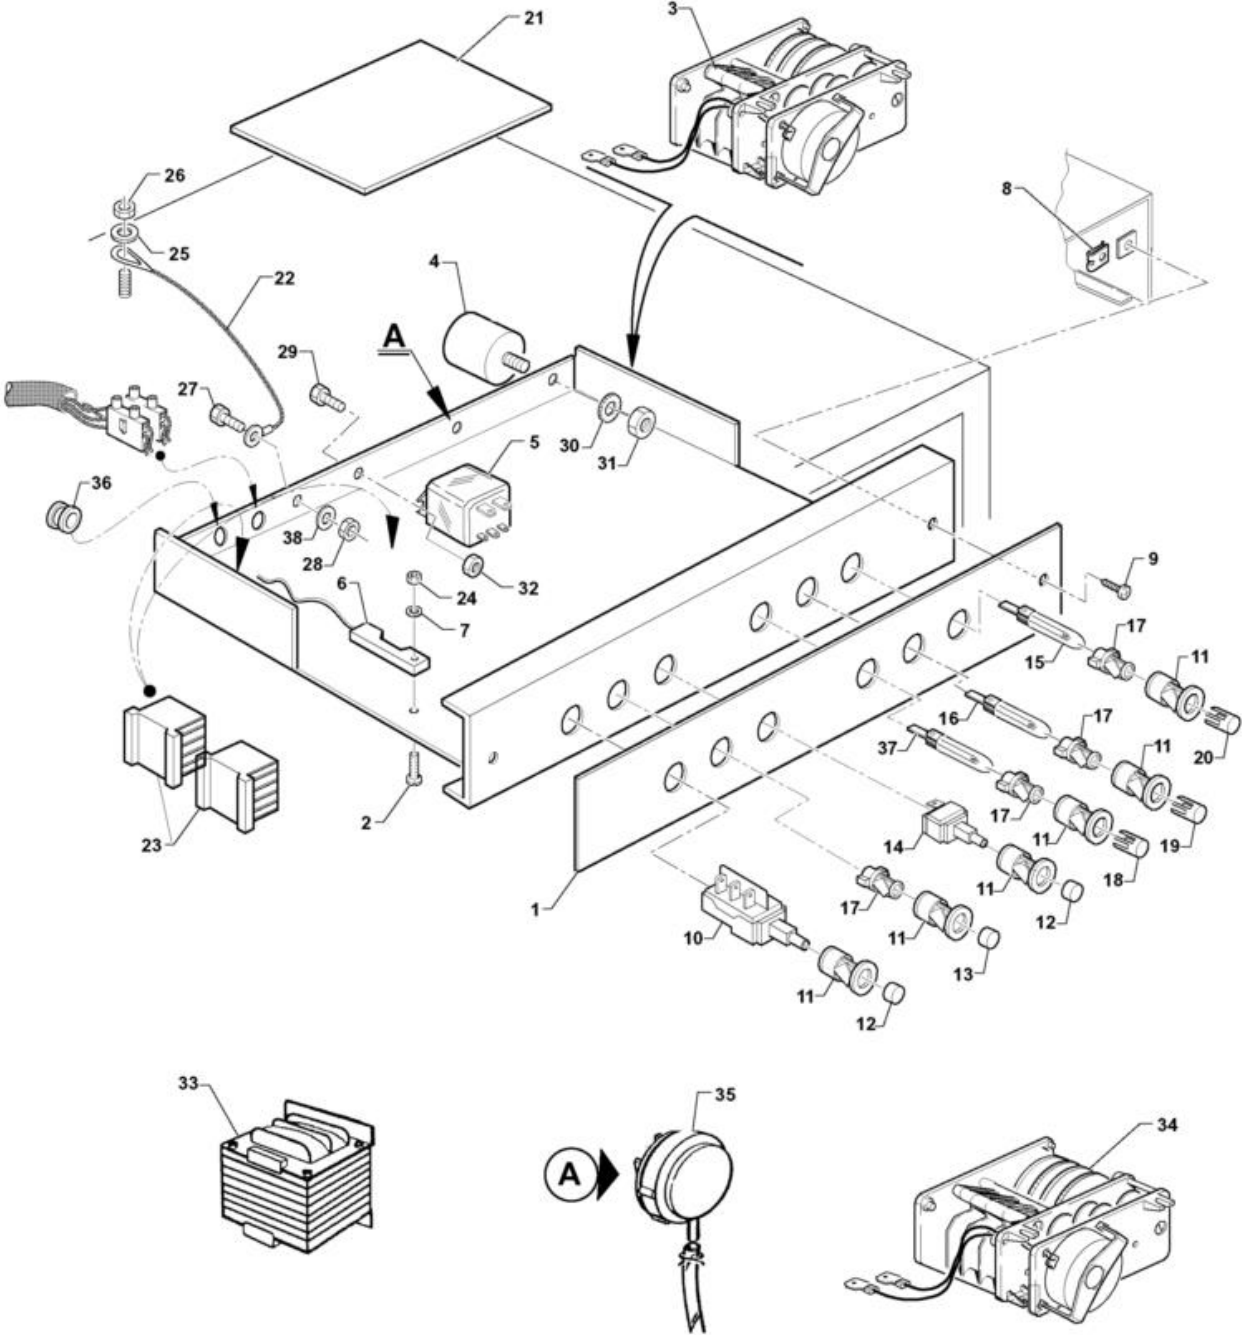

Ed.	03.99
Rev.	2001
Data