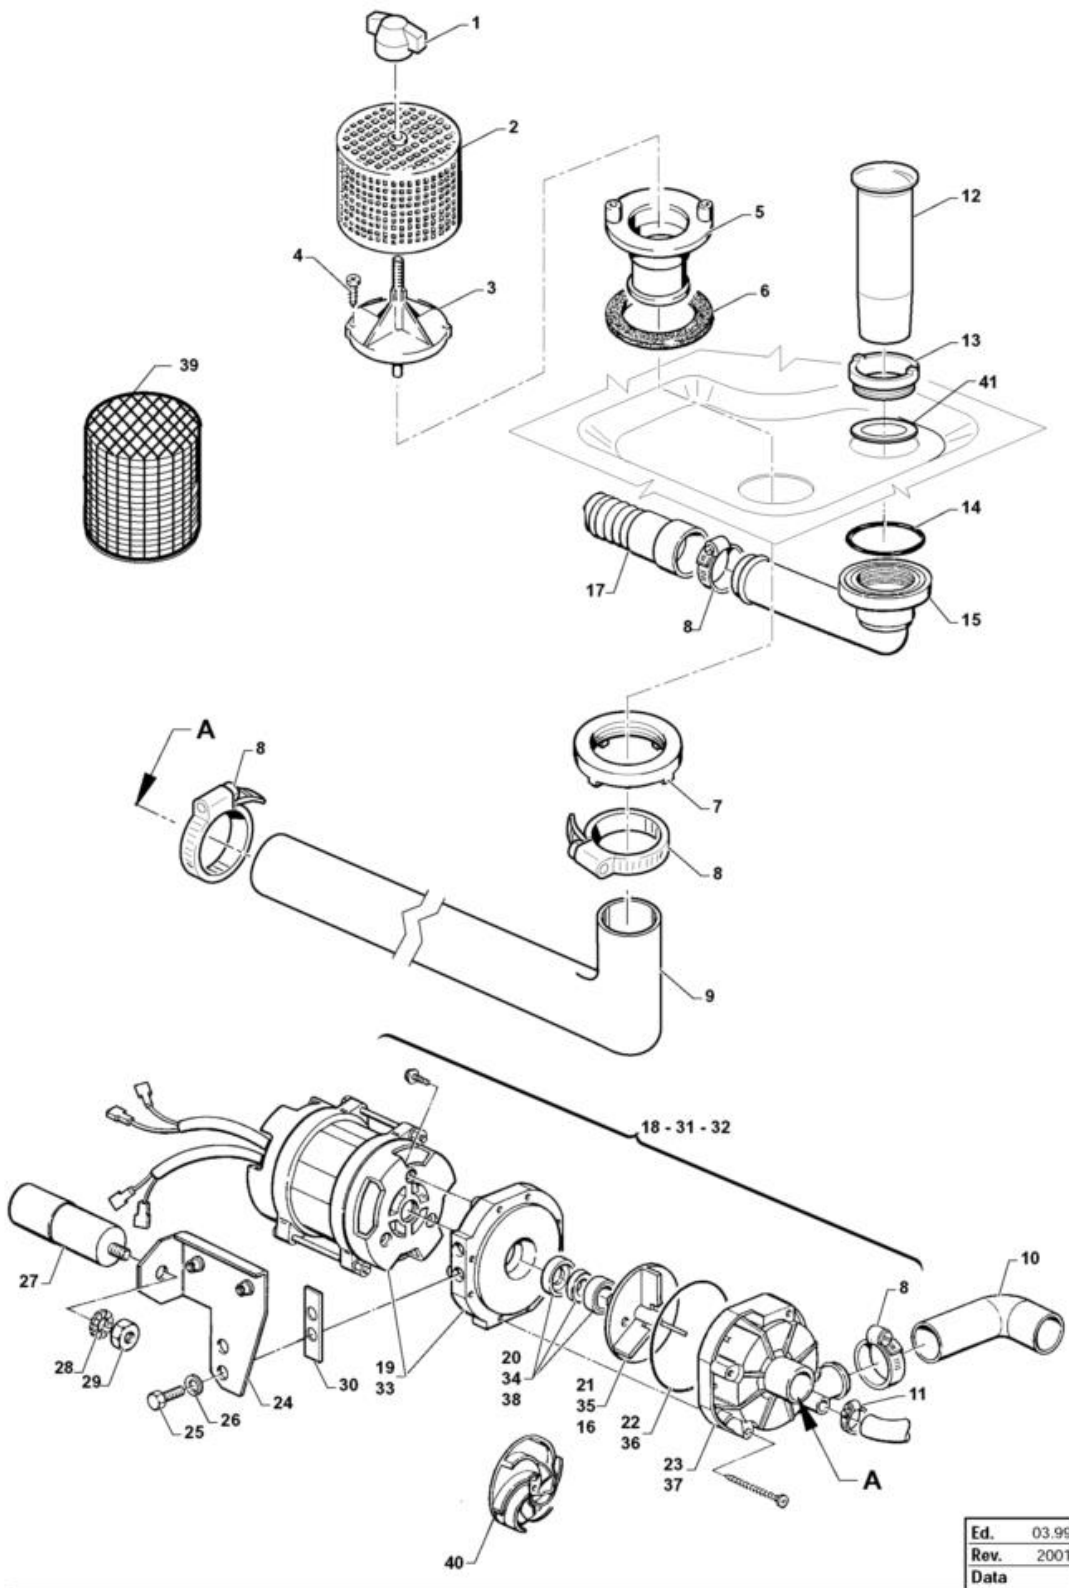

Code	Description
34375	PIN, UPP RINSE. C 35 (DIAM.16)

Bottom Wash And Rinse Arms

Ed.	03.99
Rev.	2001
Data	

Bottom Wash And Rinse Arms

Code	Description
32352	HOSE FITTING, 90° ELBOW 1/4 F
33346	DISC FOR CENTRAL SUPPORT
32350	WASH-RINSE SUPPORT BOTTOM HP
18691	HOSE FITTING 1/2"
33544	HOSE FITTING 1/2 "
32310	GASKET OR 3200
33699	LOWER RINSE SHAFT.CPL.
33700	BUSH SPRING REDUCTION C 43-48
190649	BUSSOLA PER MULINELLO
33957	PREASS WASH/RINSE ARM. 43/48
261009	VITE FISS. MULINELLO TUB.ACC.
27050	GASKET OR 2068
33793	PLUG, RINSE ARM
33792	GASKET OR 2,62X9,13X14,37
33790	GASKET OR 2X9,5X13,5 F.S.
33791	RINSE JET, ROT.ARM
200843	GUARN.OR 2X13X17 F.SER.
170956	UGELLO LAVAGGIO TIPO-B

Code	Description
25179	WING NUT, RINSE ARM
32881	OUTLET SLEEVE C3-4
34330	DELIV. SLEEVE WASH C 43-48
25803	HOSE CLIP 13-20 ABA
33735	OVERFLOW TUBE C 43/48
33734	NUT FOR DRAIN C 43/48
28226	GASKET OR 3181 FOR DRAIN LUG
30421	DRAIN FITTING, LONG
34227	IMPELLER FIR 0239315
34106	DRAIN TUBE DR. D.20X1500
32926	DRAIN WASH PUMP HP0,15 50/60 HZ
33180	PUMP BODY (32926) LGB
25021	NET FILTER, SMALL SIZE
33181	SHAFT SEAL C3 (LGB)FOR PUMP CODE 32
33841	IMPELLER DIAM.73, 3-BLADE, M7SX
33183	GASKET OR 75,87X2,62 LGB
33184	ELECTR.PUMP SCROLL, LGB (34225)
33758	PLATE, PUMP C 43
33769	PLATE, PUMP C 48
25715	SCREW HEX.HD M 6 X 16 SS
25750	SPACER, SPLITTED, DIAM. 6
32712	CAPACITOR UF 6,3-450 V CPL.
33543	CAPACITOR 5 UF-450 V
25757	TOOTHED SPACER DIAM. 12 D.E.D787
25782	NUT 8 MA
25019	ANTIVORTEX DISC 40-42-52-60
33998	VIBR.PROOF RUBBER GASK. FOR PUMP
34194	WASH PUMP HP.0,3 ZF 171
34221	PUMP HOUSING FIR PM 4229320
34222	SHAFT SEAL 11-24-11/13-26-5,5
34223	IMPELLER FIR 2229315
34224	GASKET OR O 79,8 SP.2,6
34225	PUMP COVER 2212303/HO
34226	SHAFT SEAL12-24-14/13-26-5,5
34557	SUCTION FILTER PUMP C-CR-43-48
25688	SELF-TAPPING SCREW CHEESE-H. 4,2X2
35325	IMPELLER LGB 0108 X ZF171(34194)
25001	BUSH, SPRING FILTER
31423	FLAT GASKET 65X51X3
25006	NUT FO DRAIN SUCT. P.
25807	HOSE CLIP 26-38 ABA
33743	SUCTION SLEEVE. C 43/48