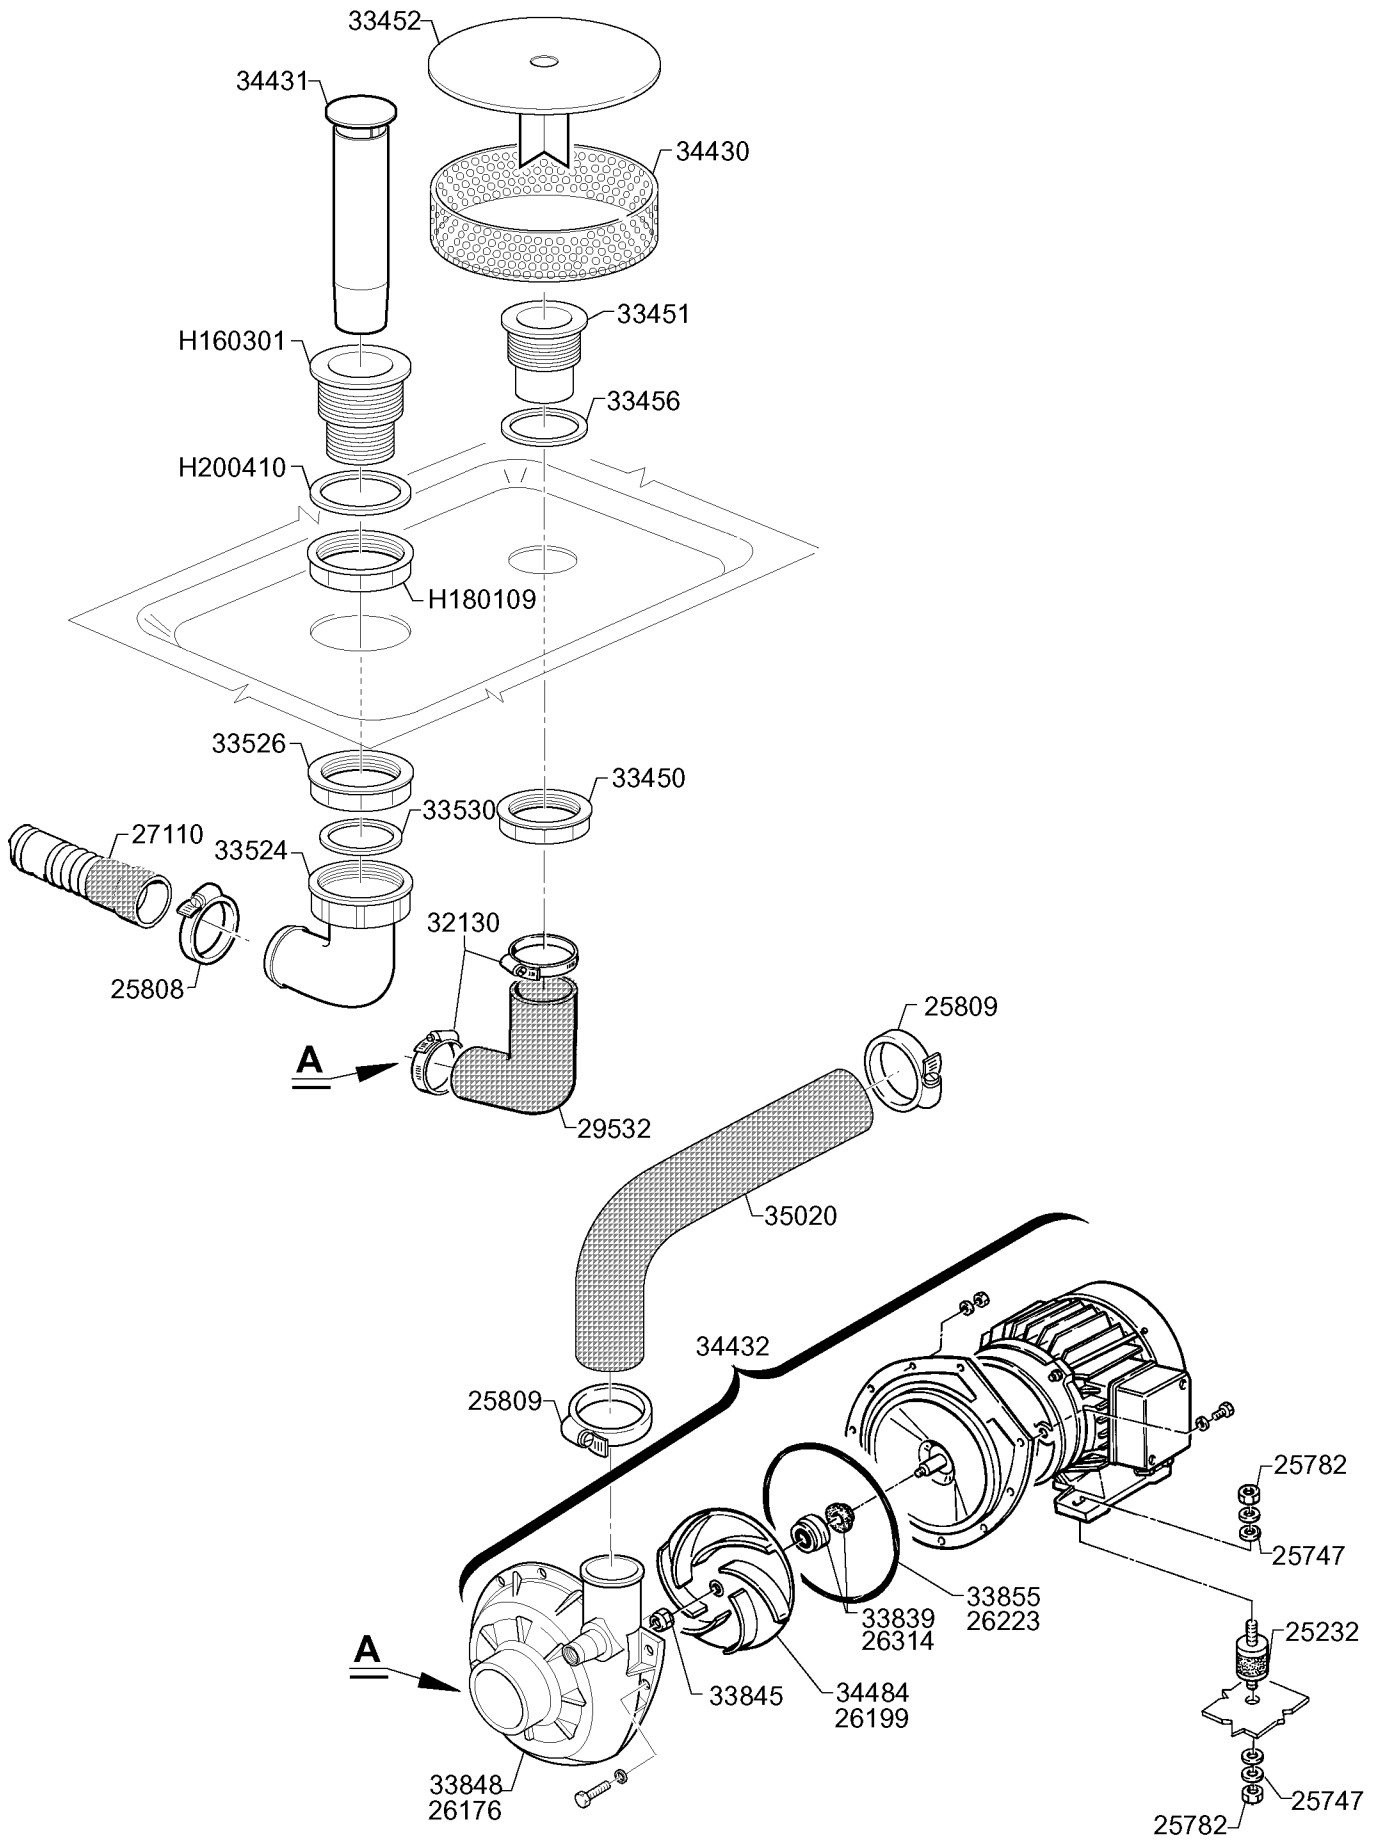

BLUE SEAL

SPARE PARTS

Dishwashers

SMW 15 E
PS/PD

Ed. 01/2005

Ed.	01/2005
Rev.	
Data	