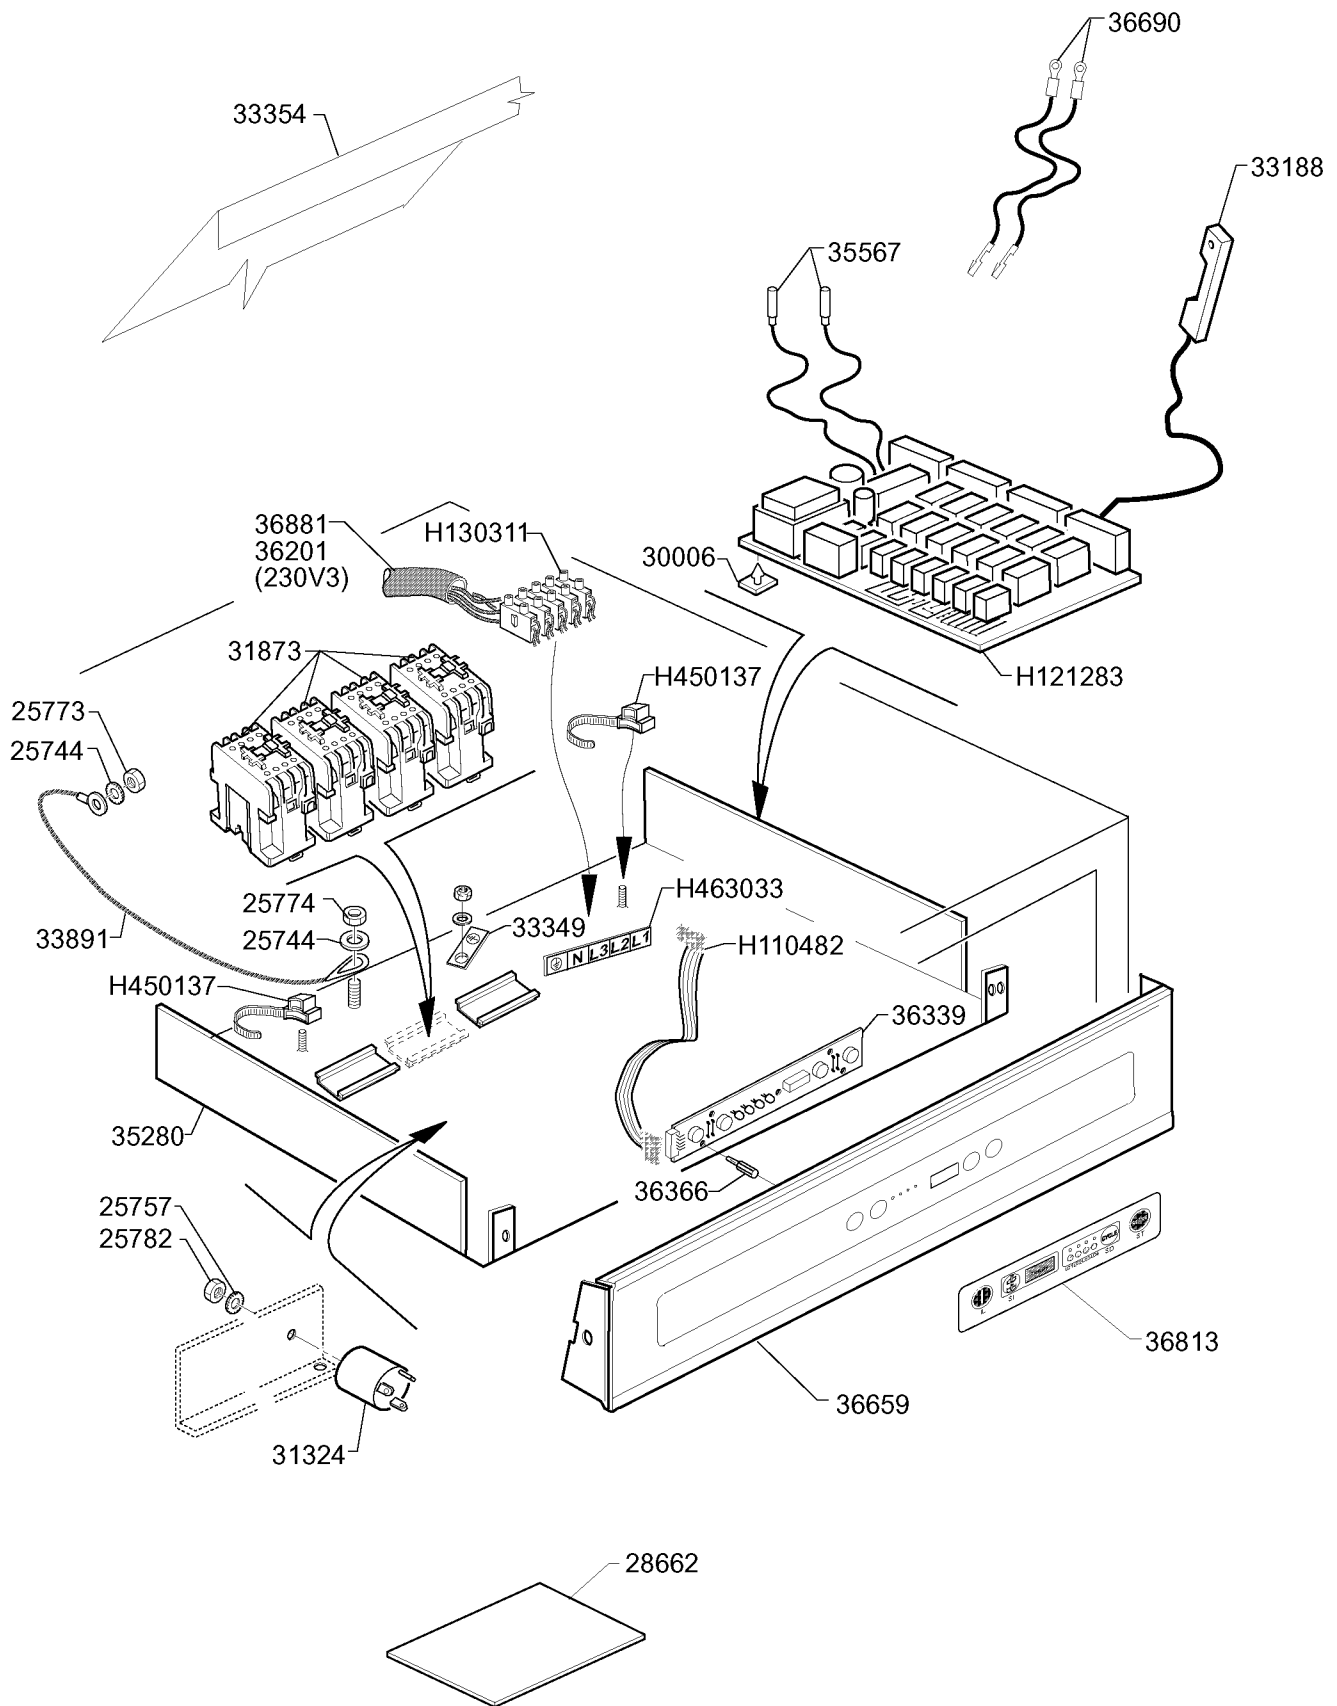

BLUE SEAL

SPARE PARTS

Dishwashers

SMW 15 E
PS/PD

Ed. 01/2005

Ed.	01/2005
Rev.	
Data	