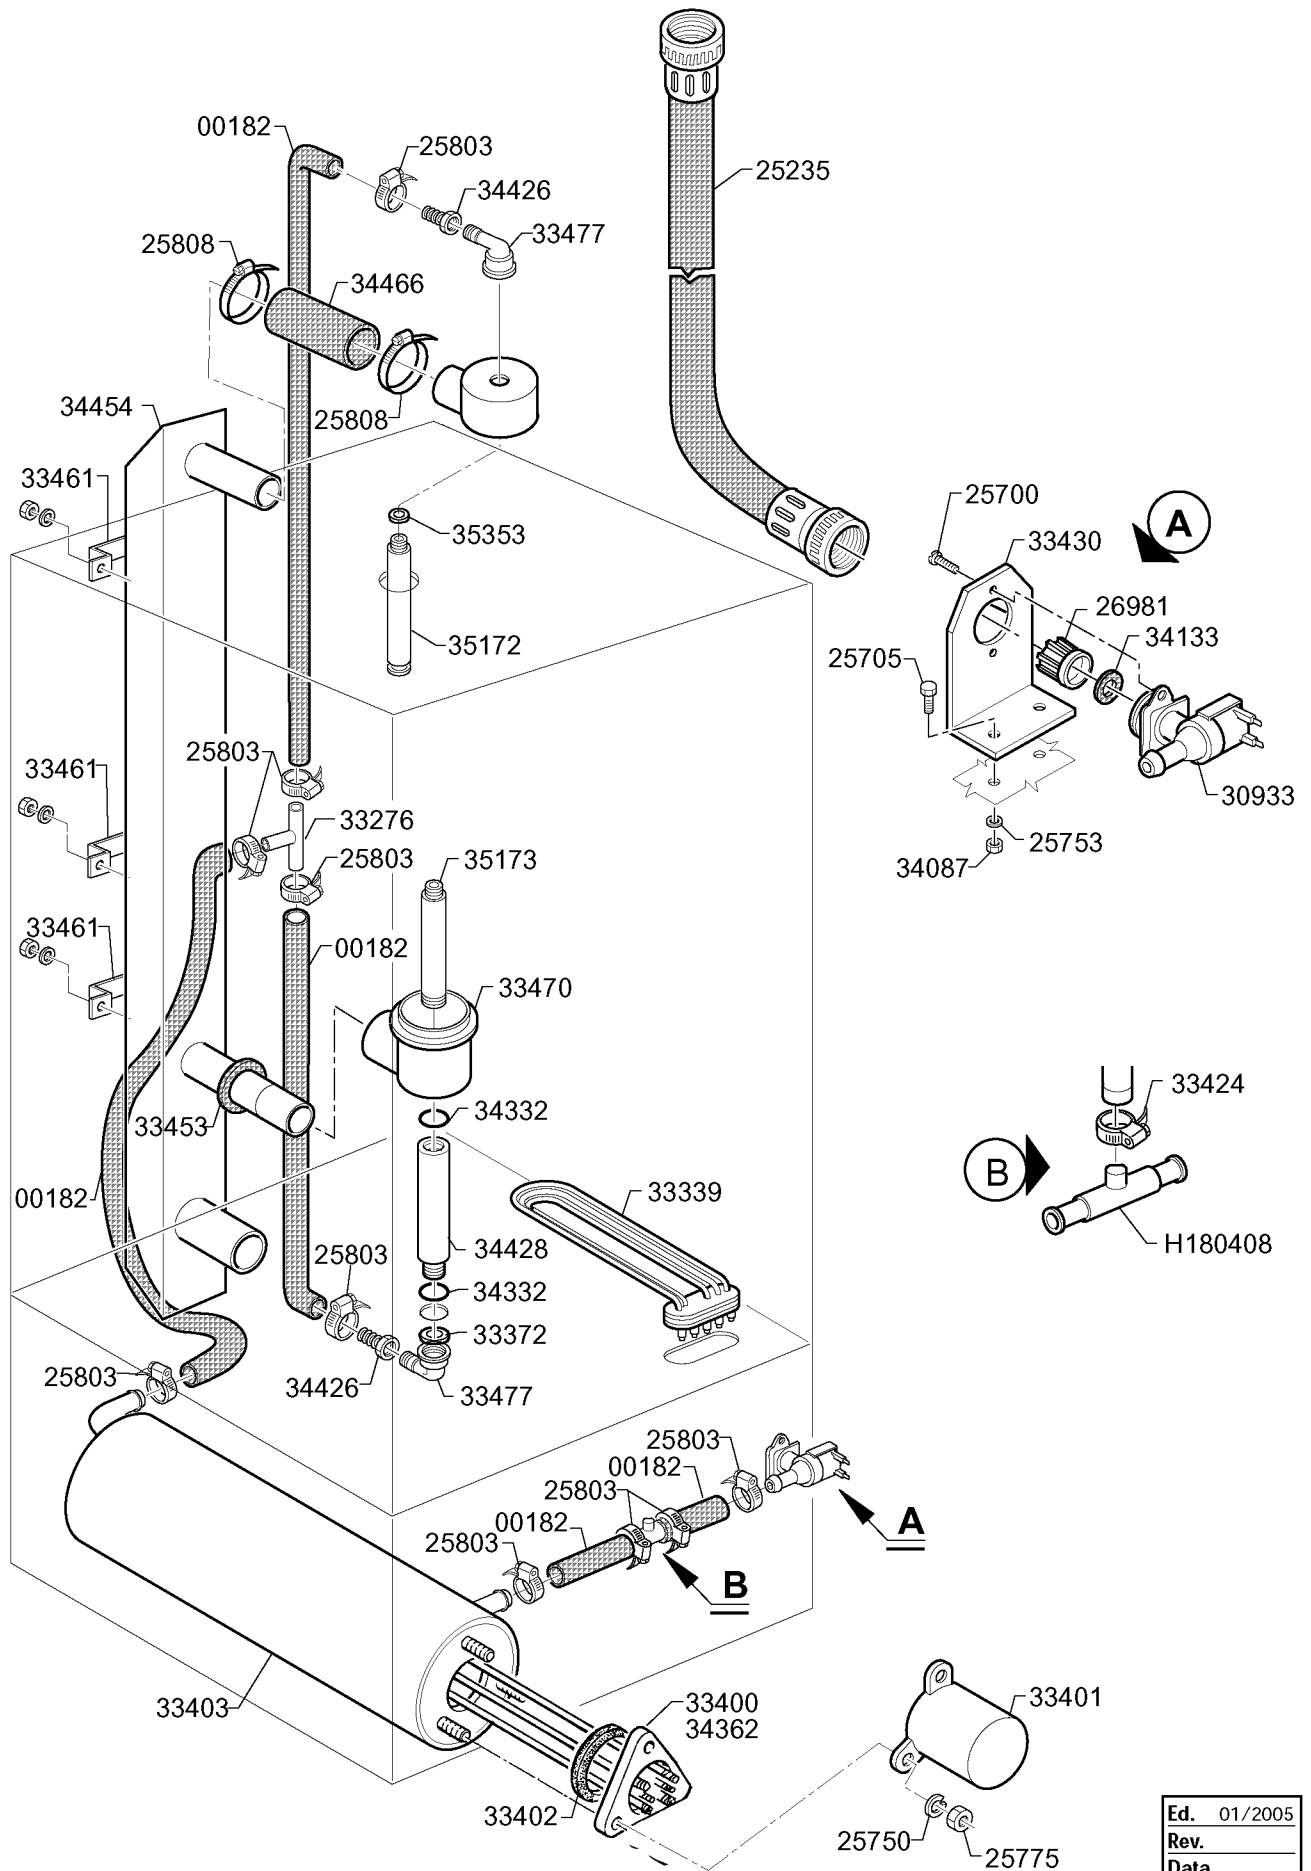

BLUE SEAL

SPARE PARTS

Dishwashers

SMW 15 E
PS/PD

Ed. 01/2005

Ed.	01/2005
Rev.	
Data	