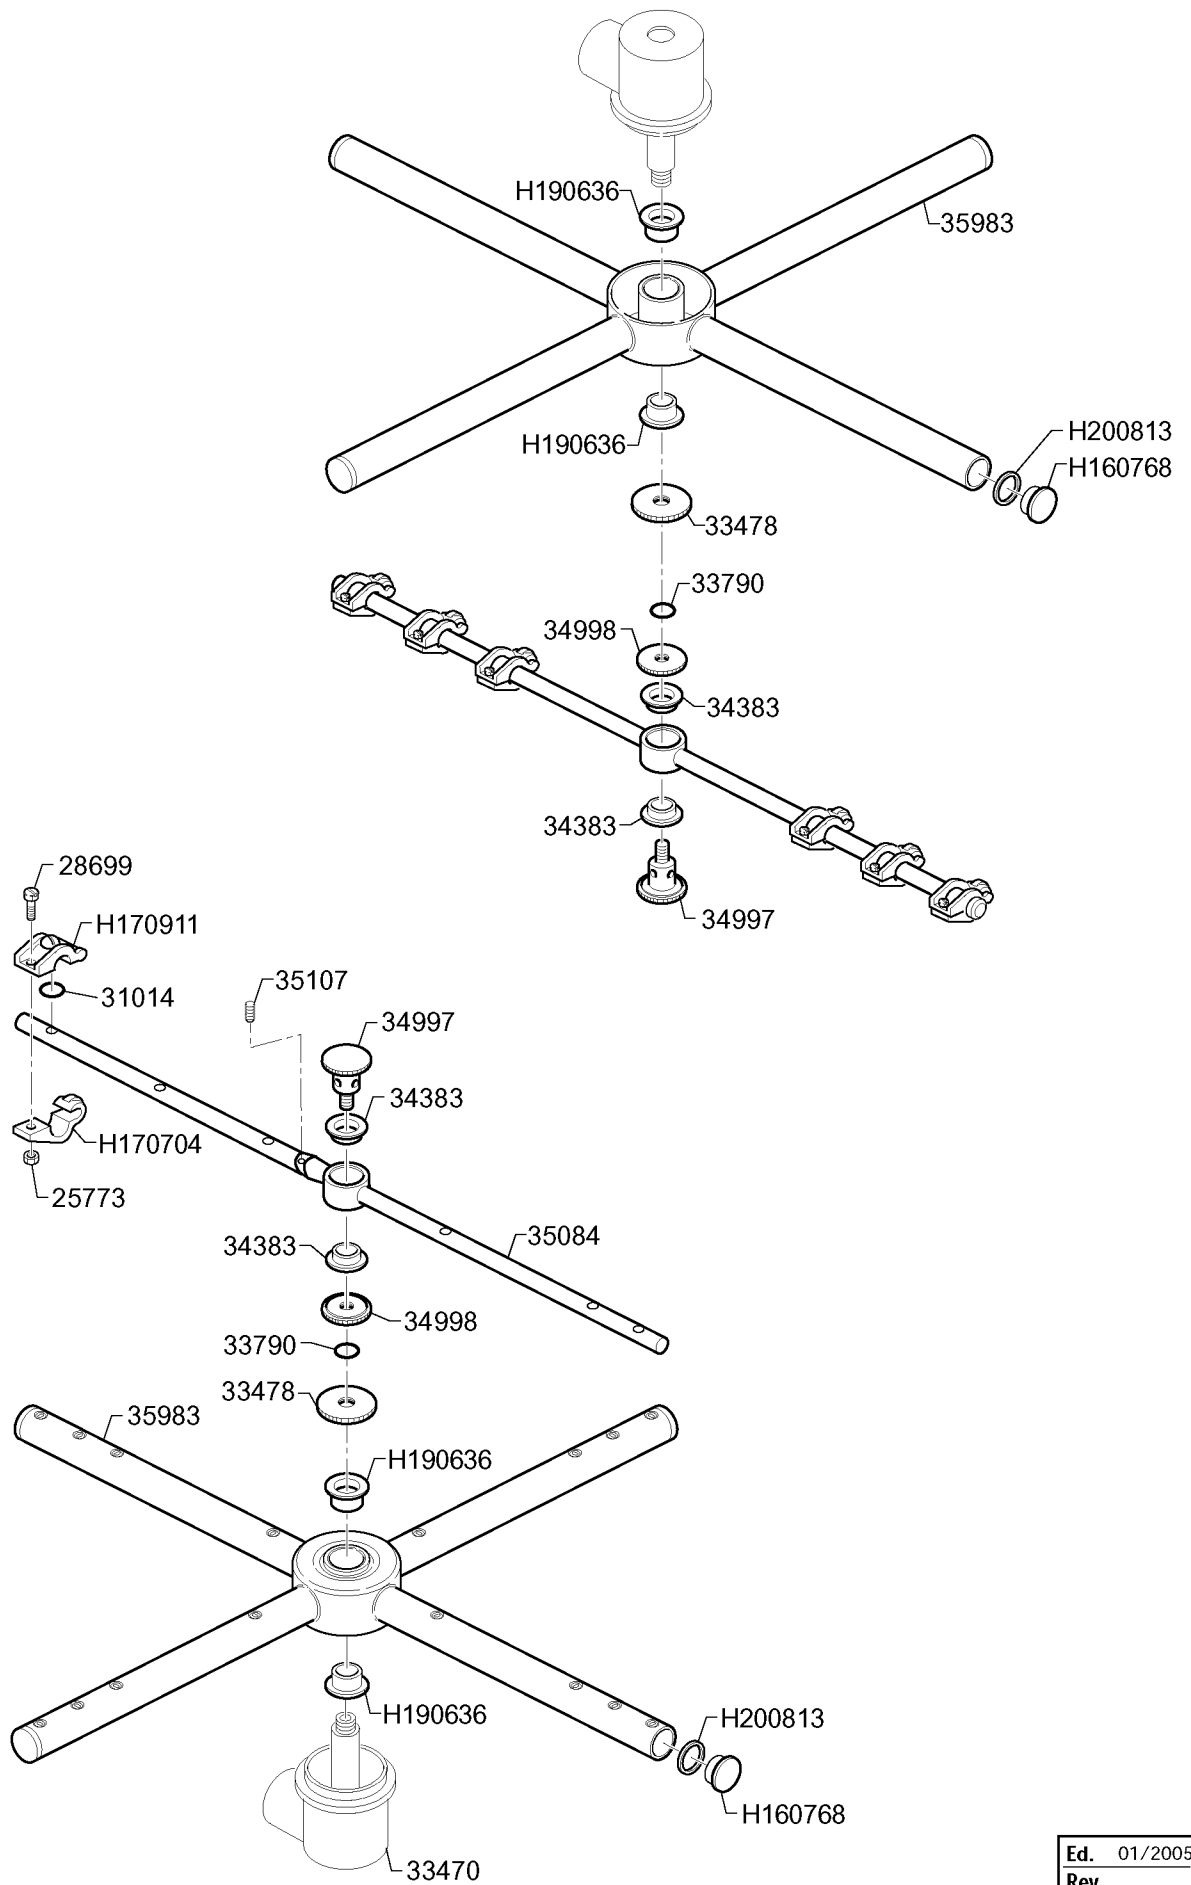

BLUE SEAL

SPARE PARTS

Dishwashers

SMW 15 E
PS/PD

Ed. 01/2005

Ed.	01/2005
Rev.	
Data	