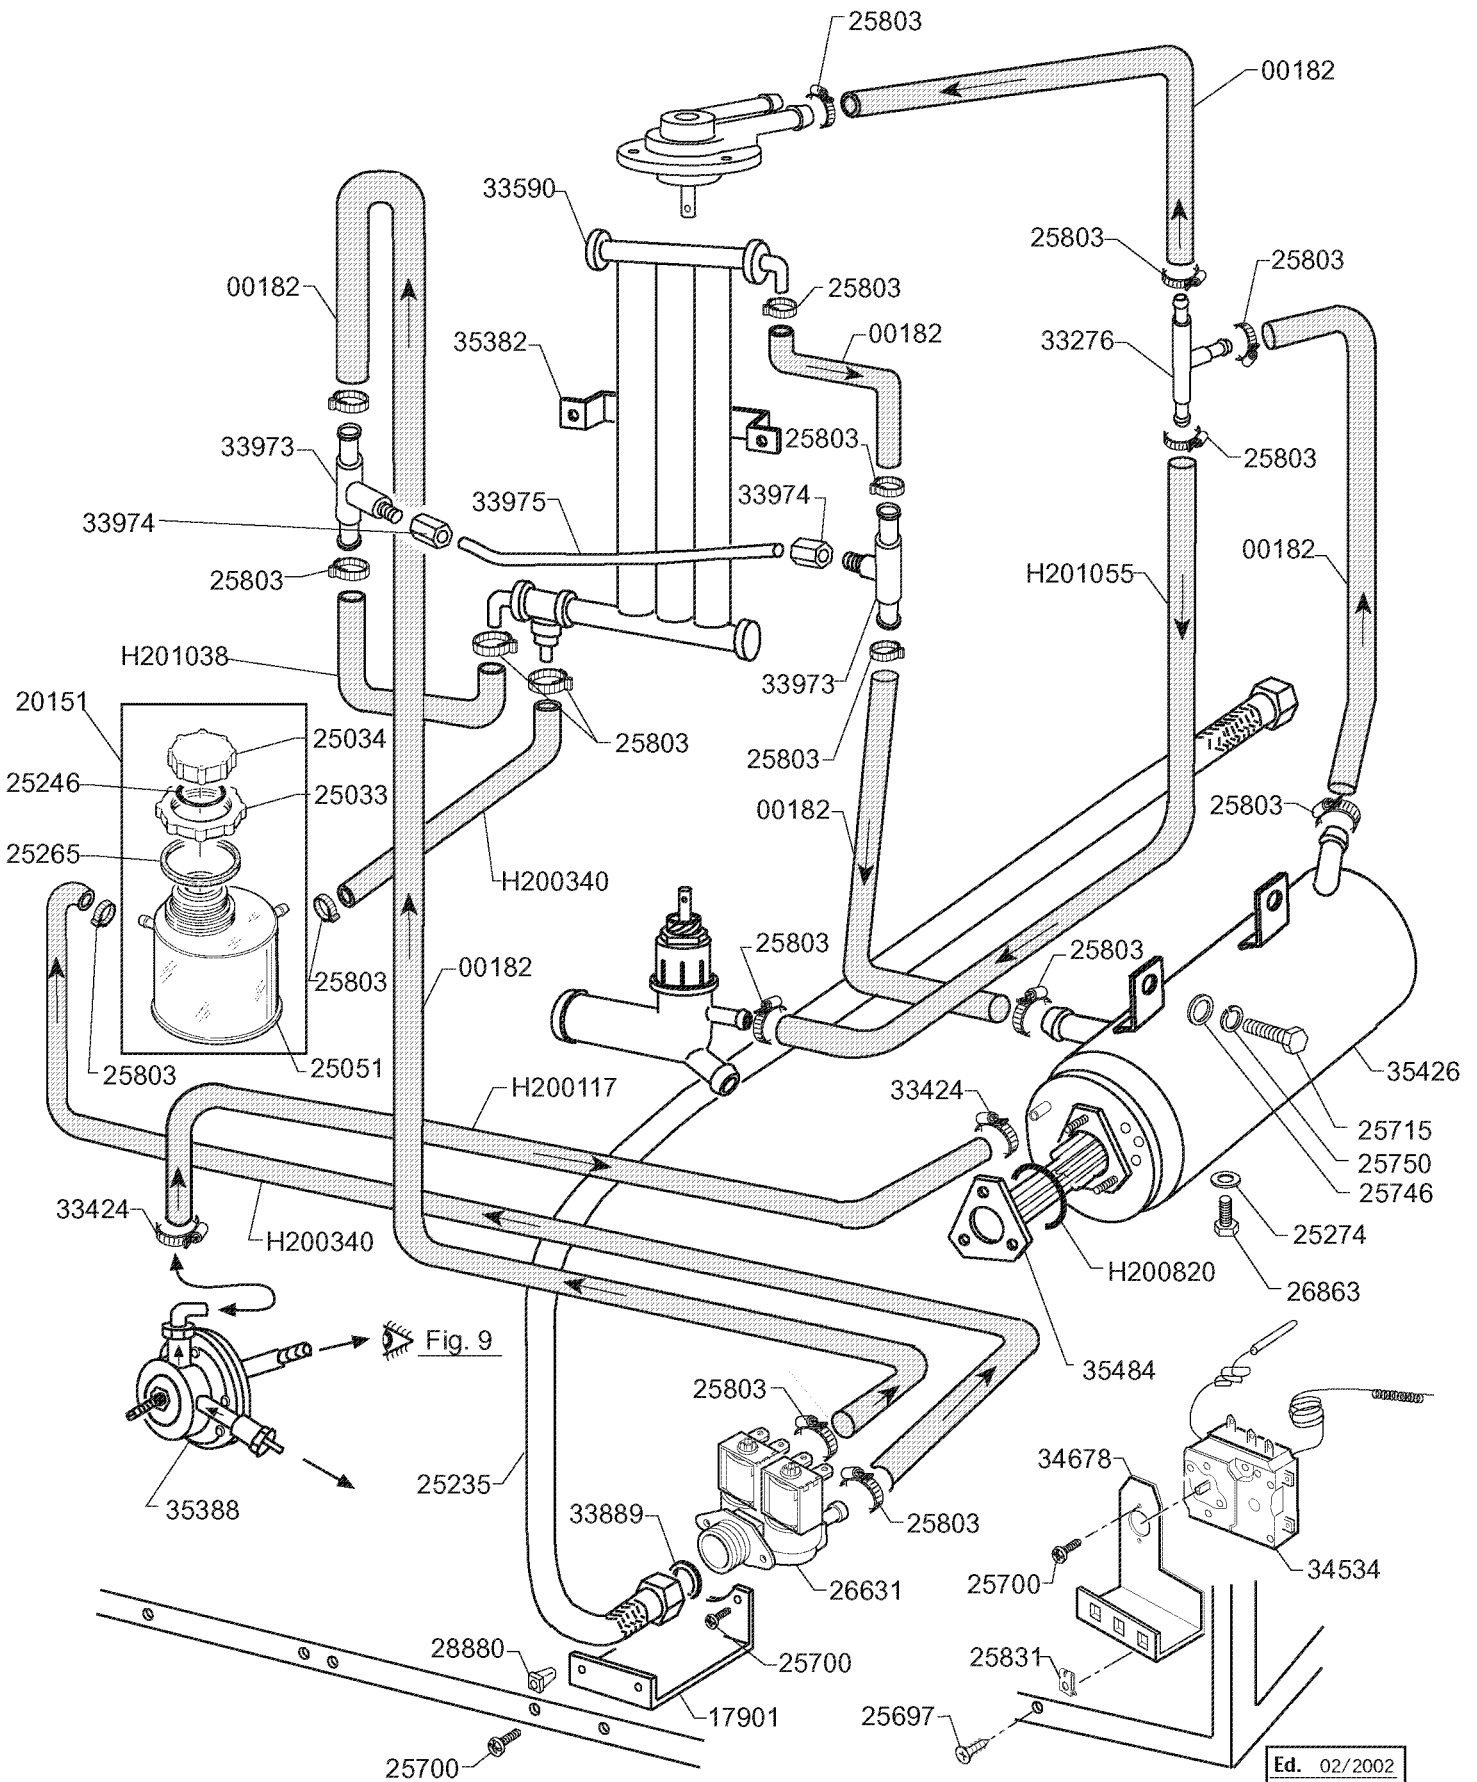

SPARE PARTS
PIECES DETACHEES

Dishwashers
Lavevaisselle

RSP 40
RSP 40 A

Ed. 02/2002

Ed.	10/2002
Rev.	
Data	