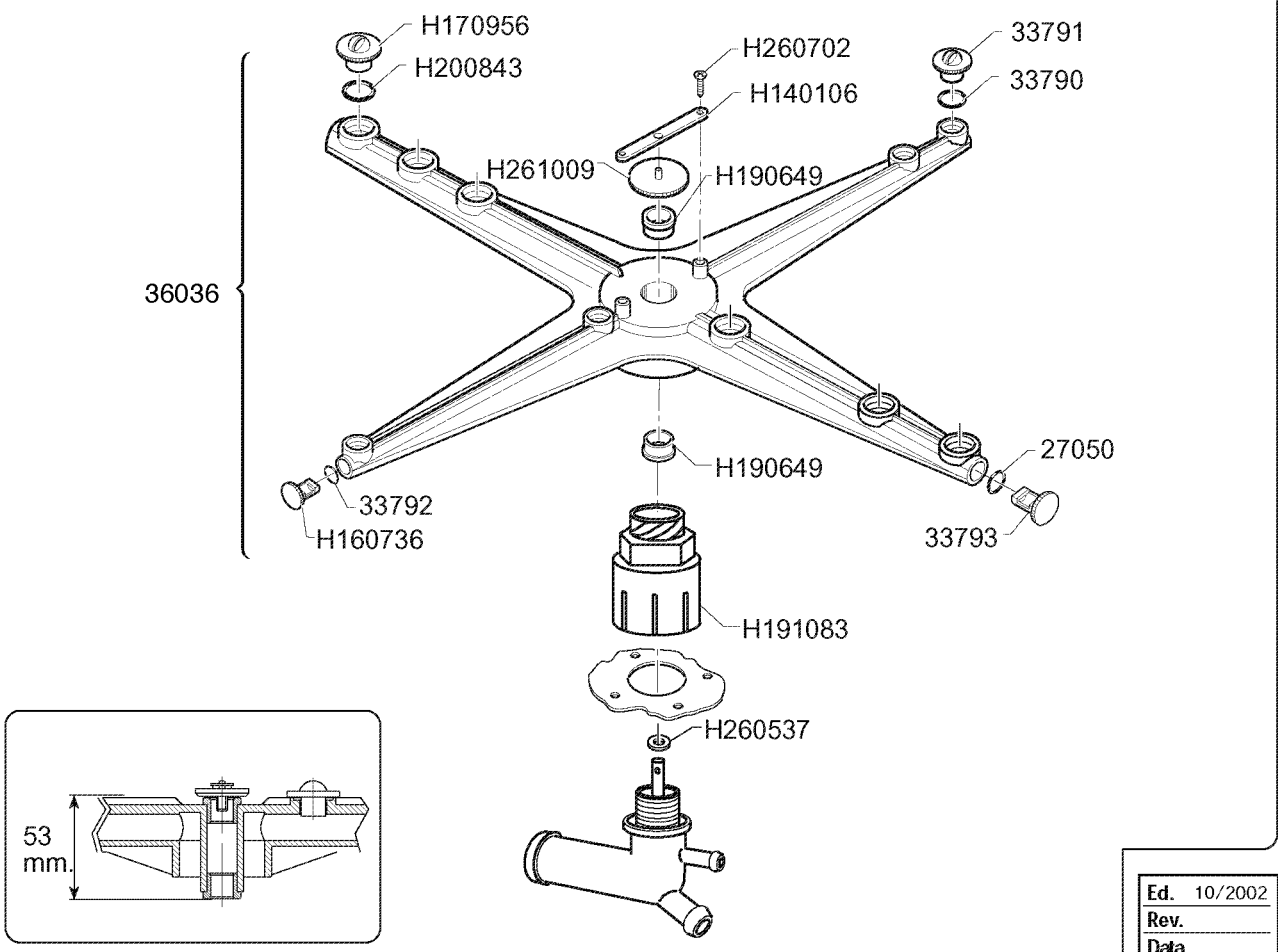

SPARE PARTS
PIECES DETACHEES

Dishwashers
Lavevaisselle

RSP 40
RSP 40 A

Ed. 02/2002

Ed.	10/2002
Rev.	
Data	