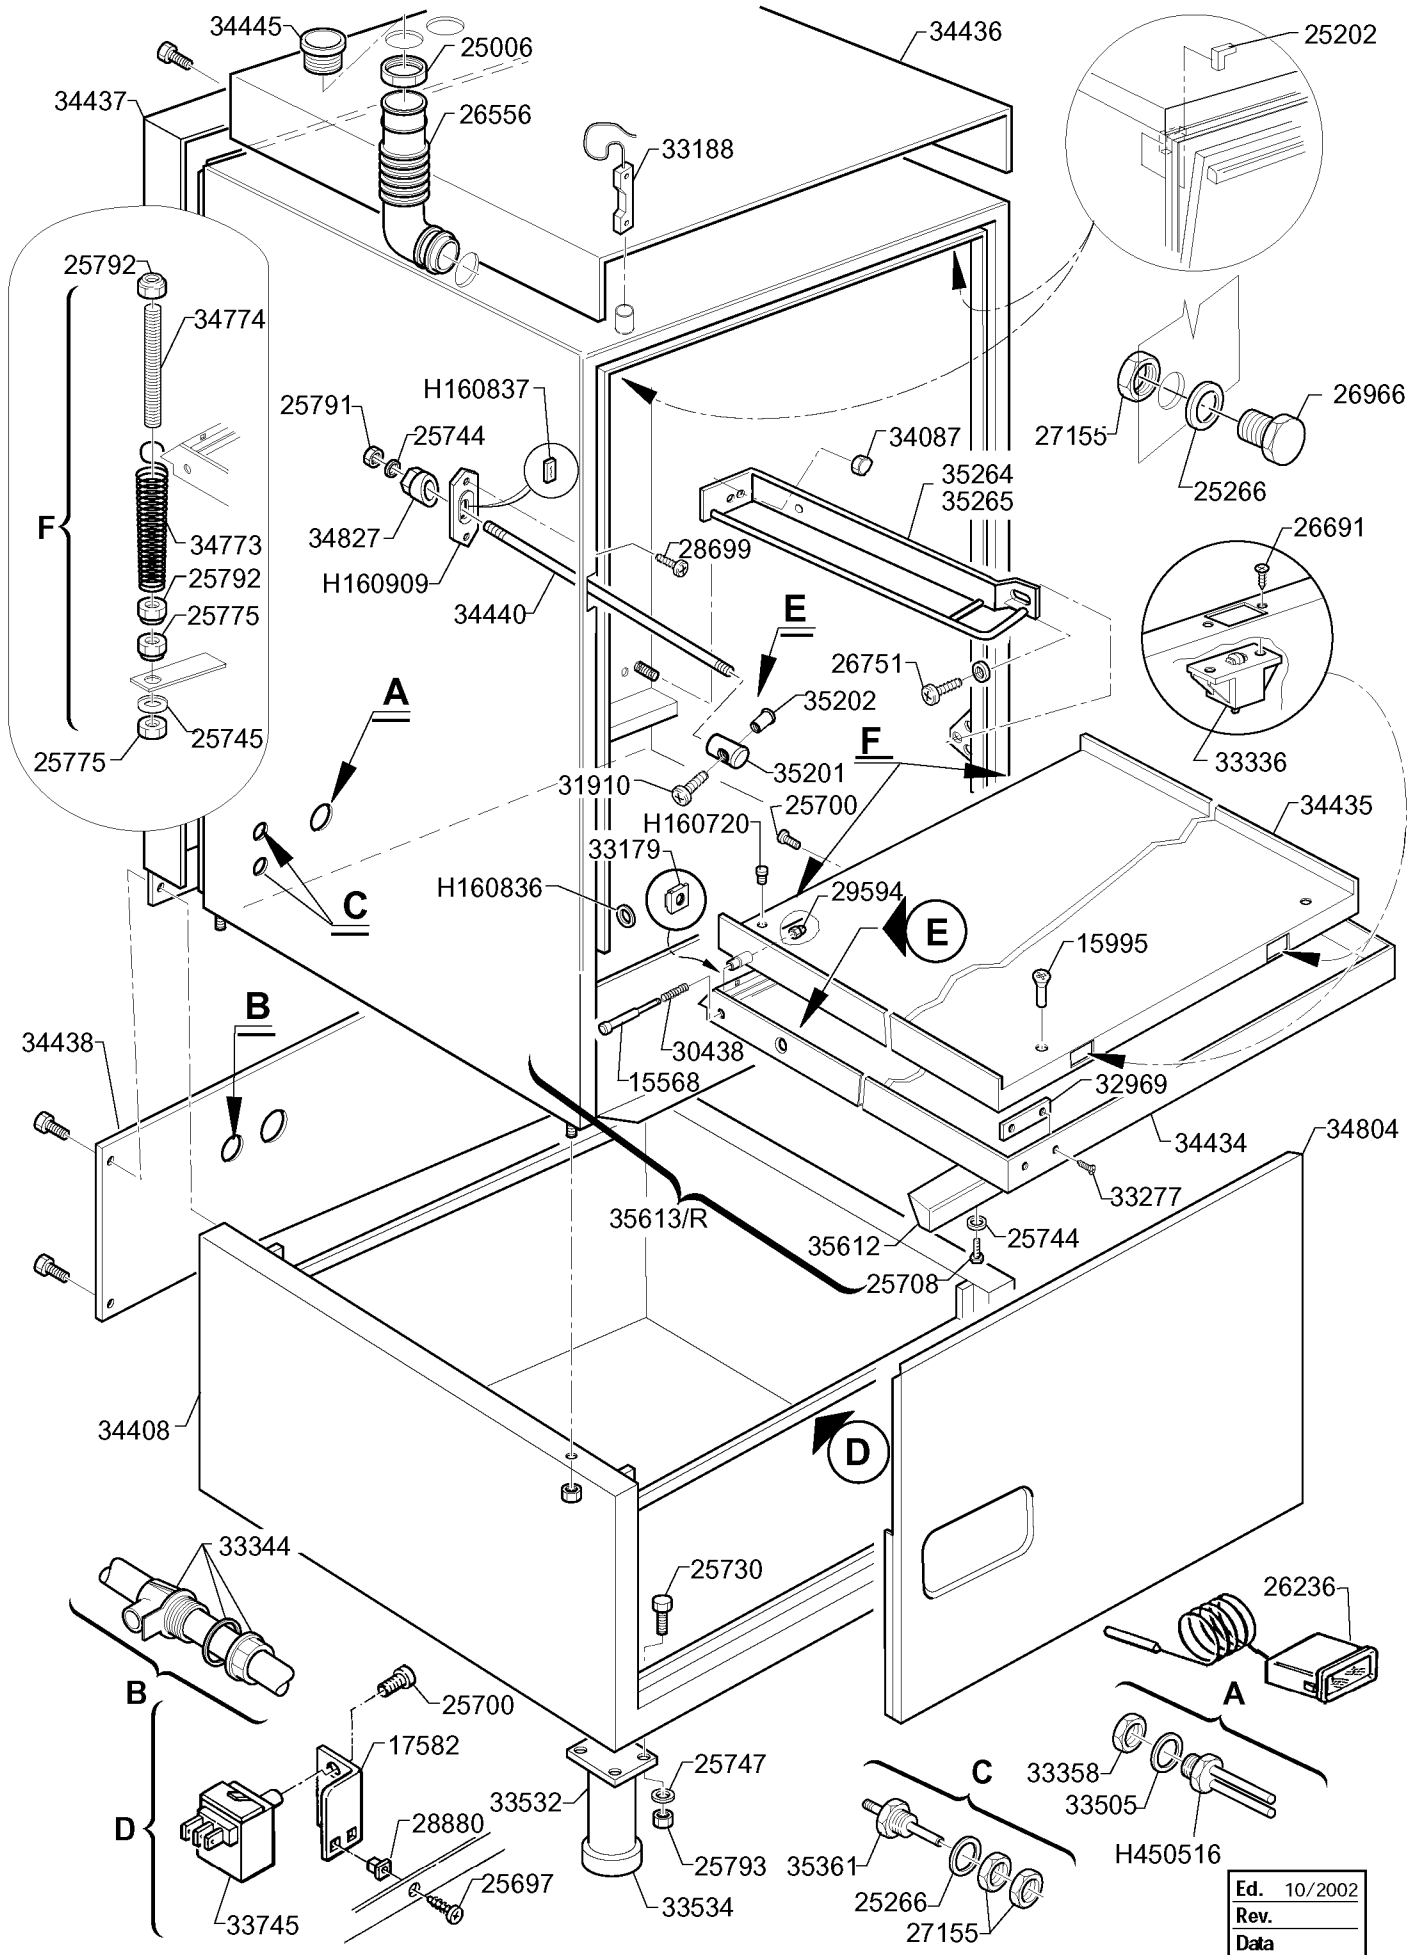

SPARE PARTS
PIECES DETACHEES

Dishwashers
Lavevaisselle

RLO 50

Ed. 10/2002

Ed.	10/2002
Rev.	
Data	