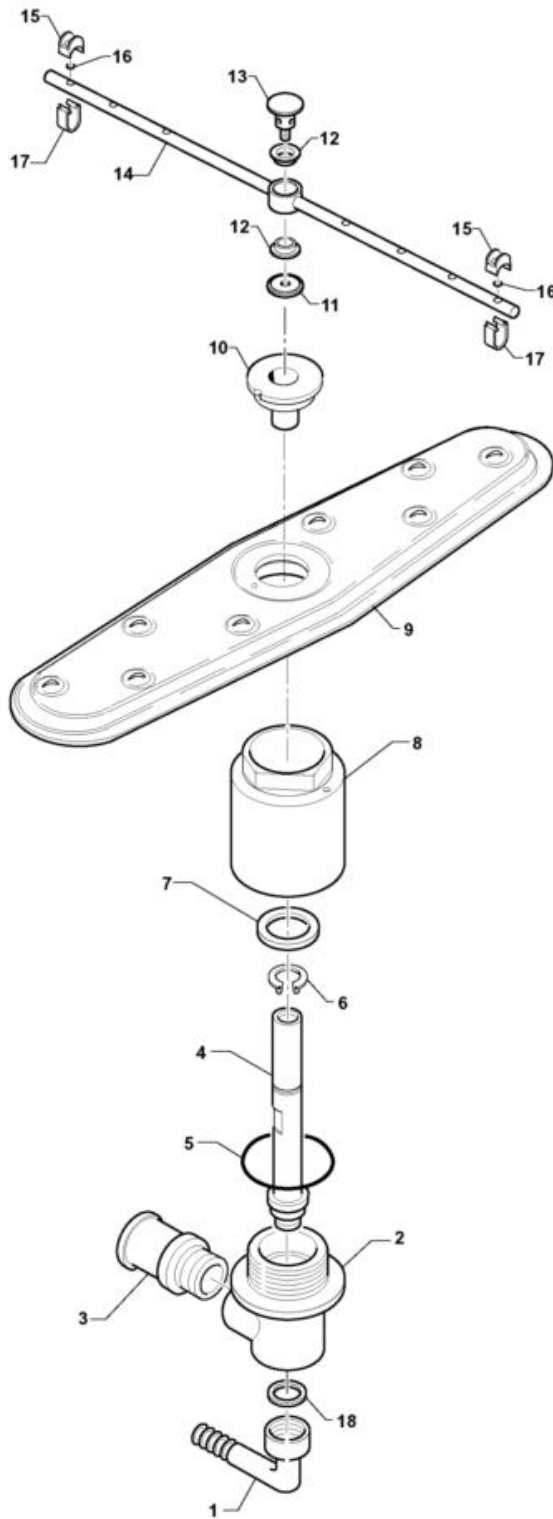

Ed.	03.99
Rev.	2001
Data