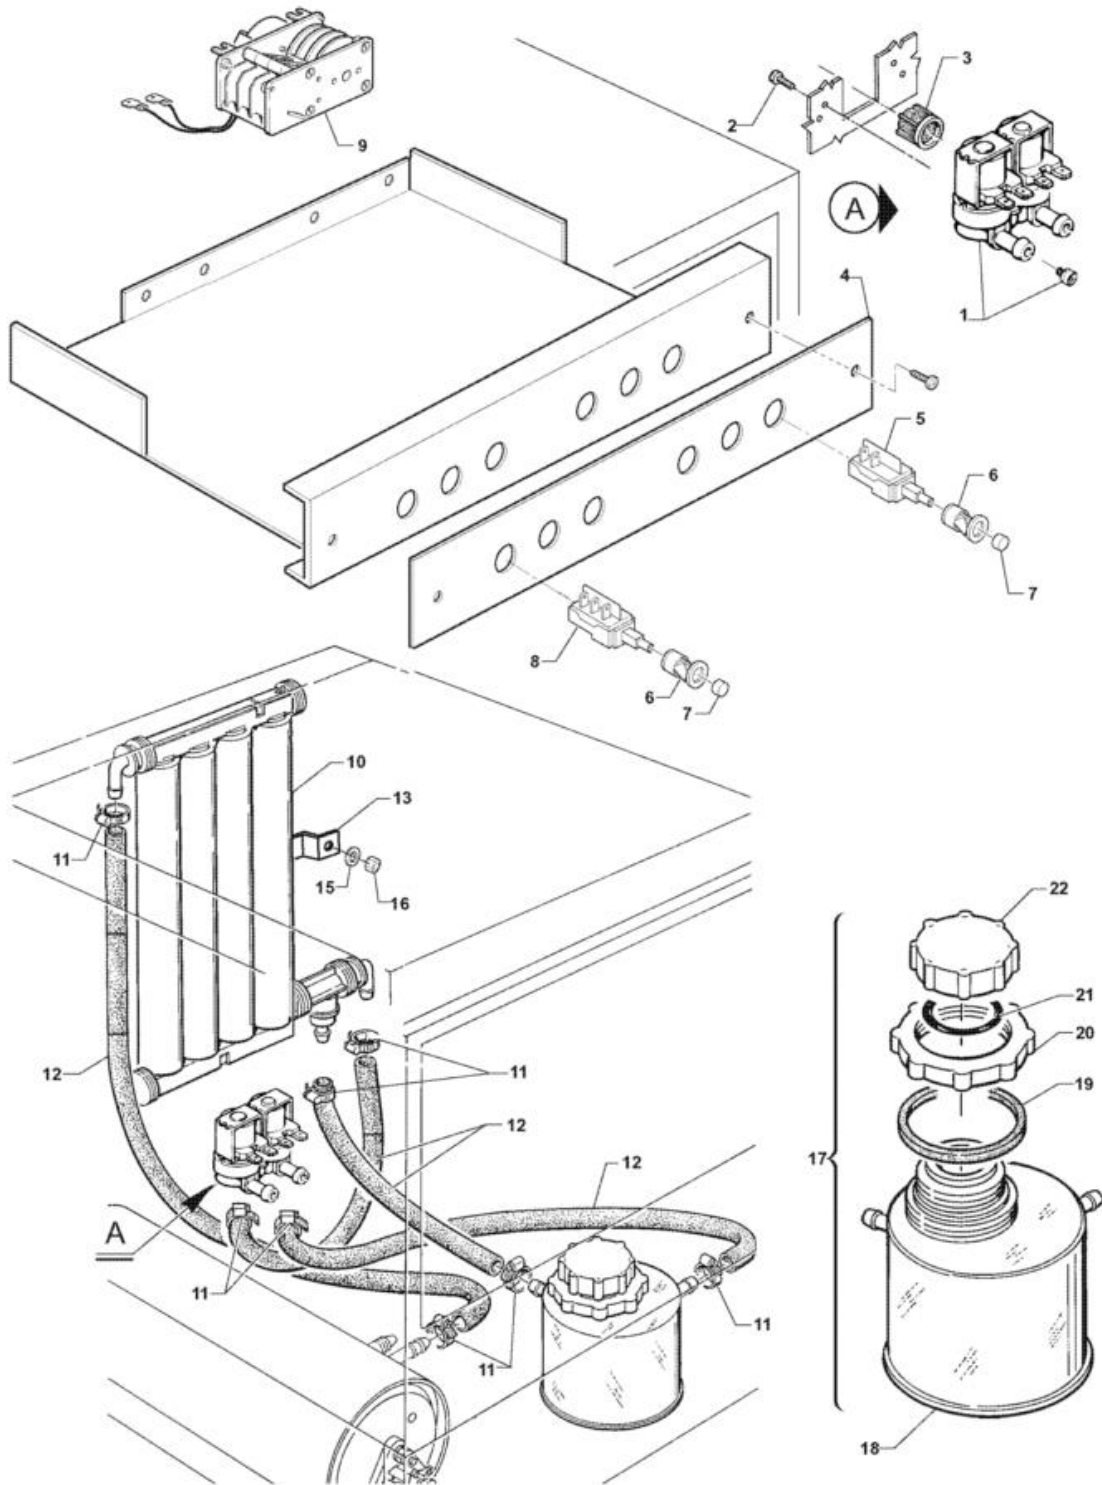

Ed.	03/04
Rev.	
Data	

Code	Description	
33889	REDUCER, SOLENOID V. REGENER	
25700	SCREW CHEESE-H. 4 X 8 KNURLED	
26981	FILTER X SOLENOID V.T/N	
33713	NAMEPLATE, CONTROLS C 43	
33715	NAMEPLATE, CONTROLS C 48	
33717	NAMEPLATE, CONTROLS C 53	
33719	NAMEPLATE, CONTROLS C 60	
34201	NAMEPLATE, CONTROLS SPR 36 D	
34203	NAMEPLATE, CONTROLS SPR 41 D	
34206	NAMEPLATE, CONTROLS SP 40 D	
34208	NAMEPLATE, CONTROLS SP 45 D	
34210	NAMEPLATE, CONTROLS SP 50 D	
29529	UNIPOLAR PUSHBUTTON NA	
33247	SUPPORT LAMP HOLDER, BRIGHT GREY	
32890	BRIGHT GREY PUSH-BUTTON,	
33596	SWITCH, DOUB.POLE SAA1C14110	
26880	TIMER REGENERATION 20" X S/E NKD	
25803	HOSE CLIP 13-20 ABA	
00182	HOSE 11X19 CASER/15"BLUE"	
331839	CAVALLOT.FISS.ADDOLC.4 COLONNE	
25745	SPACER, FLAT, DIAM.6	
25774	NUTS 5 MA	
20151	SALT CONTAINER FOR SPARE PART 1Kg.	
25051	SALT CONTAINER COMPLETE	
25265	FLAT GASKET X RESERV. SALT	
25033	SALT NUT -> SEE 25051	
25246	GASKET OR X SALT CONTAIN.	
25034	PLUG, SALT CONTAIN. -> 25051	