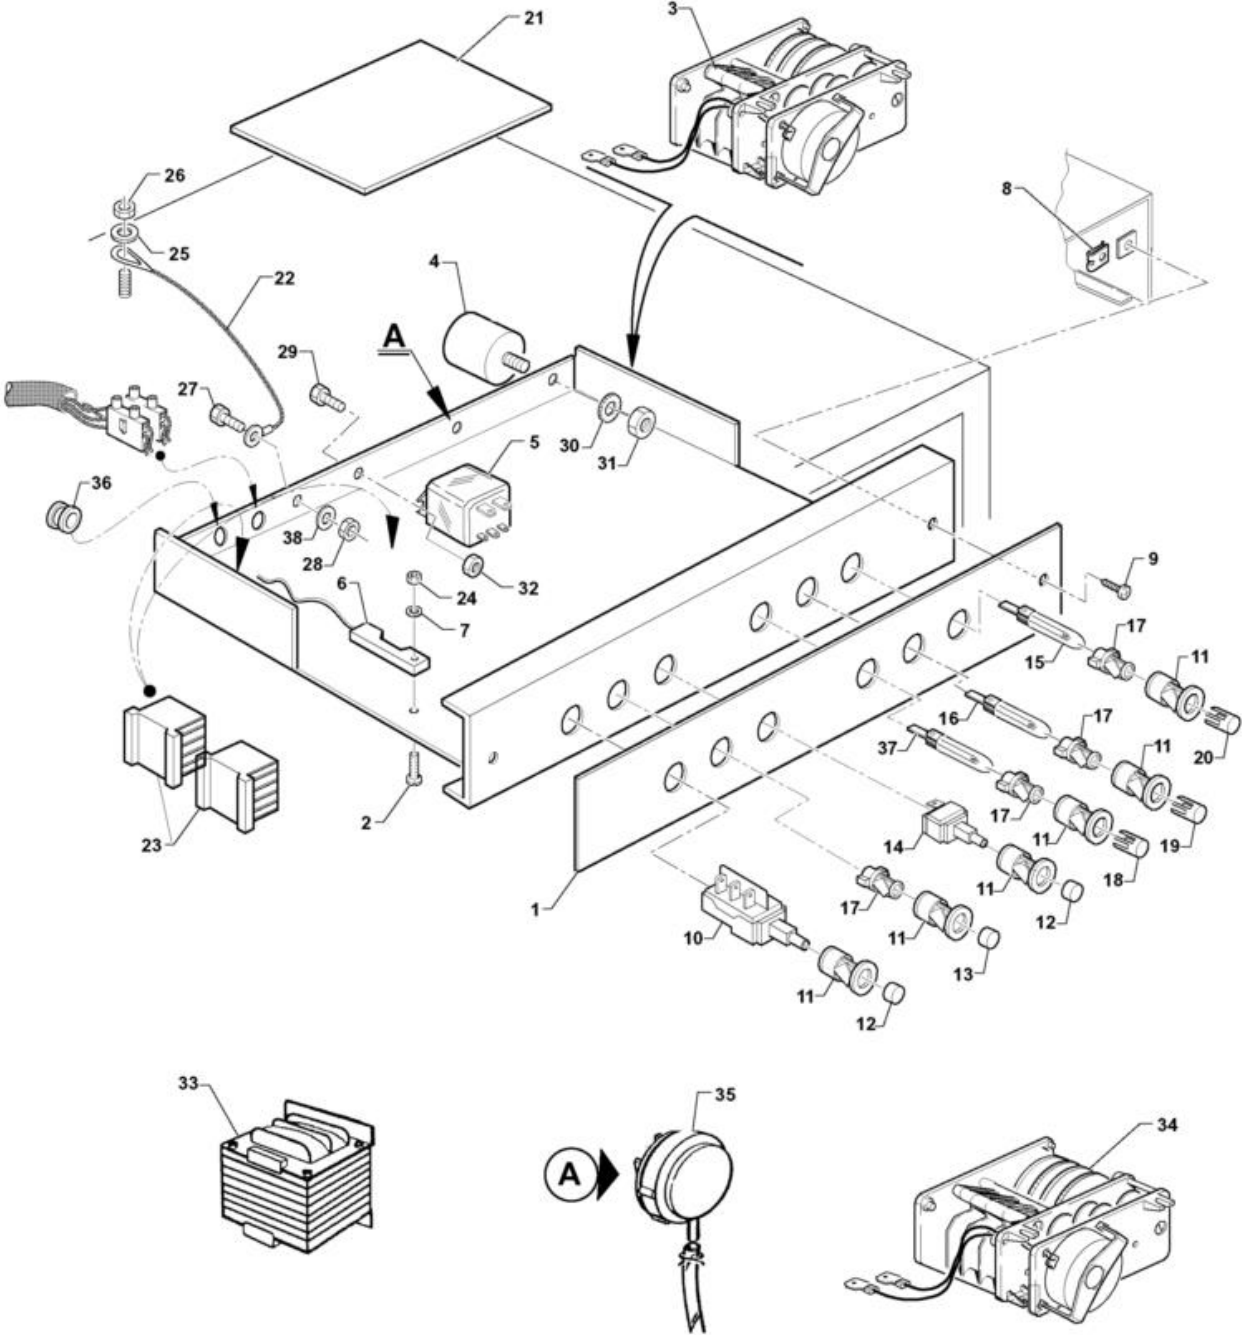

- 1 Door Components
- 2 Electrical Components
- 3 Upper Rinse / Boiler
- 4 Upper Rinse / Boiler / 98
- 5 Bottom Wash And Rinse Arms
- 6 Bottom Wash And Rinse Arms / 98
- 7 Filter / Drain / Wash Pump
- 8 Rinsaid Pump/thermostats
- 9 Water-softner
- 10 Water-softner without by-pass
- 11 Water-softner 53 D 10/03 -> >

Door Components

Code	Description	
25831	PLATE FOR SELFTHREAD. SCREW SIDES 7	
33246	NAMEPLATE, DISPENS.NEUTR.BLUE	
33709	NAMEPLATE, FRONT PANEL C 53	
33710	NAMEPLATE, FRONT PANEL C 53 D	
331211	PIEDINO REGOLABILE PER NAVE	
25791	SELF-LOCKING NUT 5 MA LOWER SIDE	
160838	ANELLO PER PERNO PORTA	
190619	FERMO TIRANTE PORTA B-F-R	
331461	PIASTRINA PER TIRANTE X 34142	
34142	ROD FOR DOOR 43-53	
34144	ROD FOR DOOR 60-80	
34143	PIN FOR ROD DOOR	
34470	RUBBER PROTECT.CORNER, TANK LABYR.	
34015	PLUG END HANDLE, LEFT	
34016	PLUG END HANDLE, RIGHT	
36058	BASKET GUIDE APS/STS/C 53/02	
25775	NUT 6 MA	
35304	TOOTHED WASHER DIA.6	
25745	SPACER, FLAT, DIAM.6	
25715	SCREW HEX.HD M 6 X 16 SS	
160836	RONDELLA GRANO PORTA-BC/BR143	