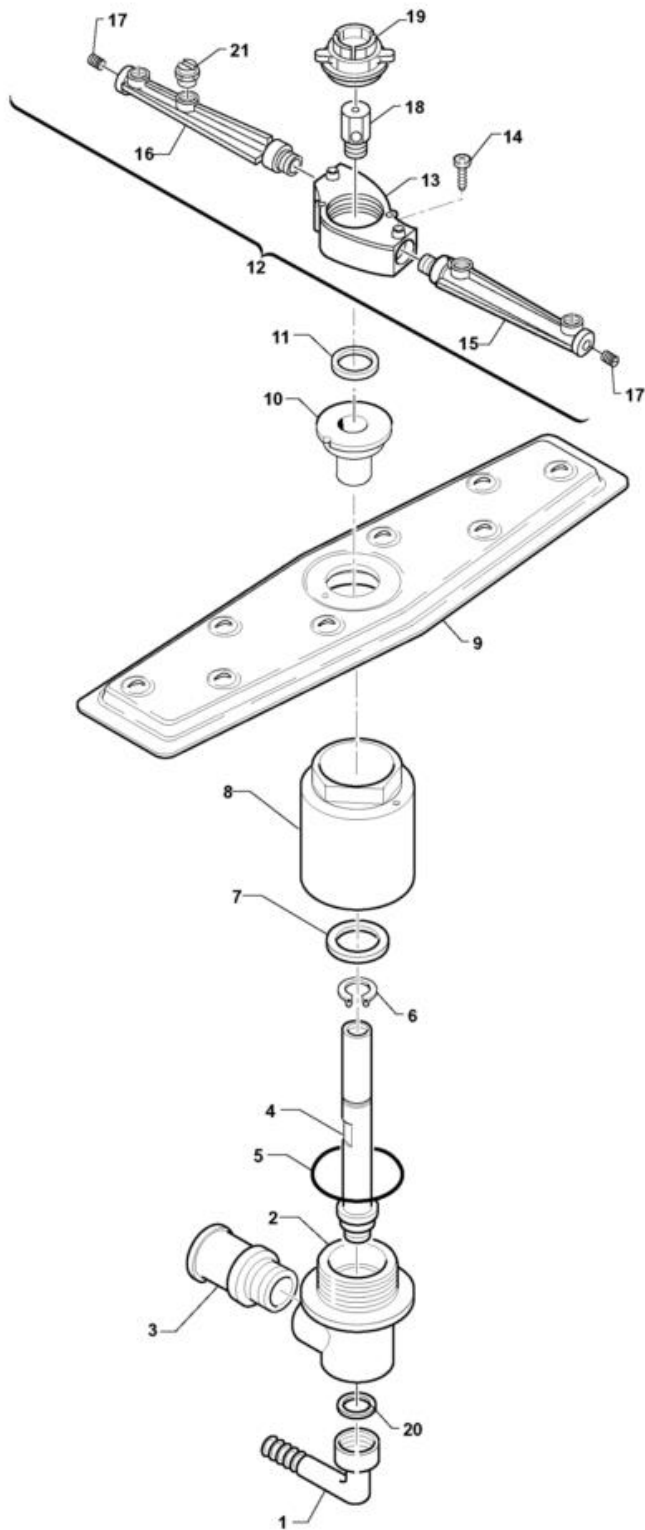

Bottom Wash And Rinse Arms

Ed.	03.99
Rev.	2001
Data