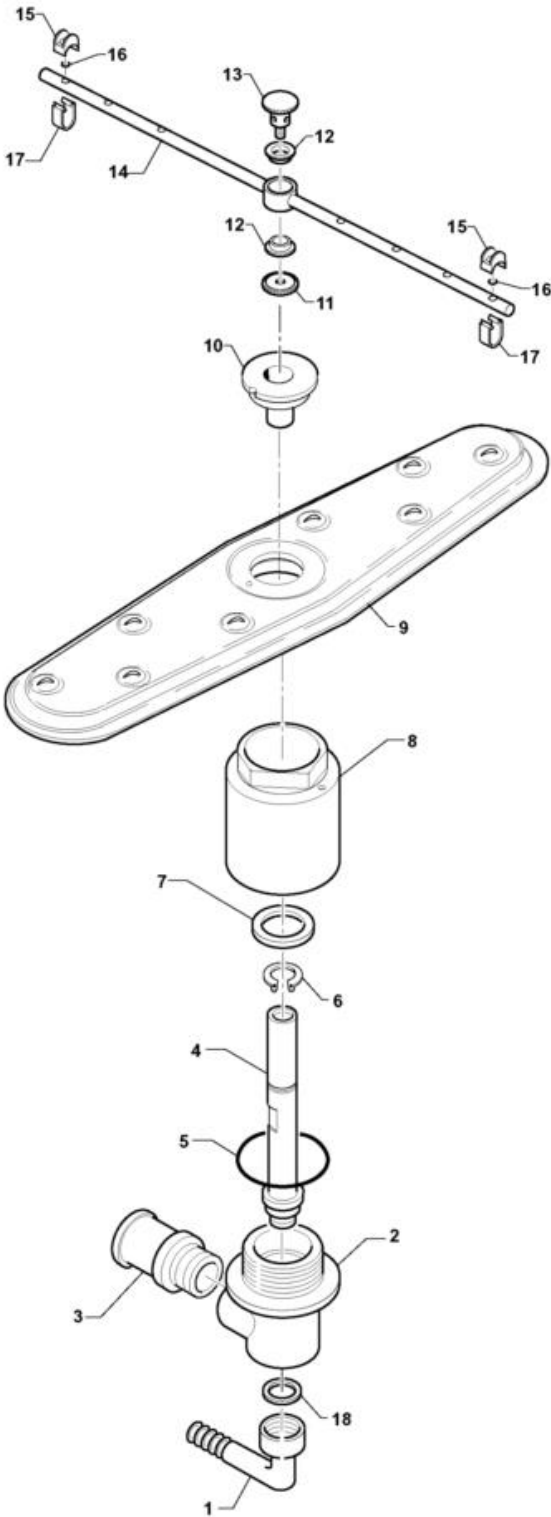

Ed.	03.99
Rev.	2001
Data