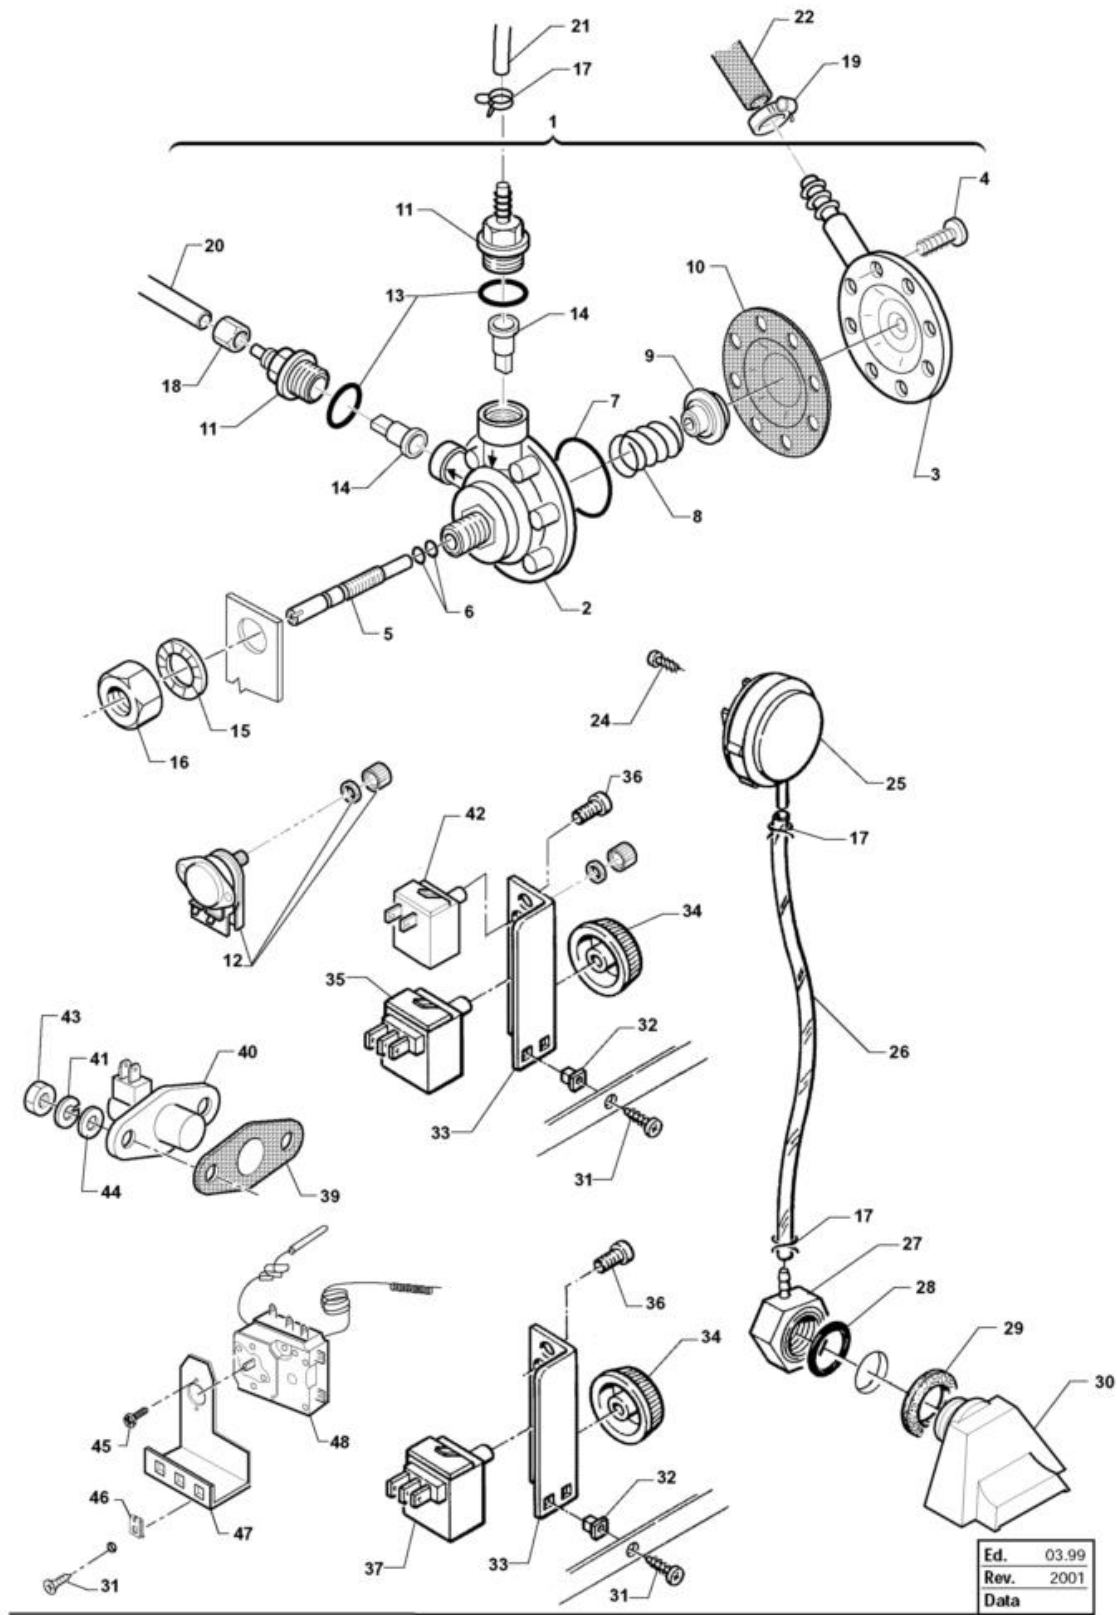

Ed.	03.99
Rev.	2001
Data