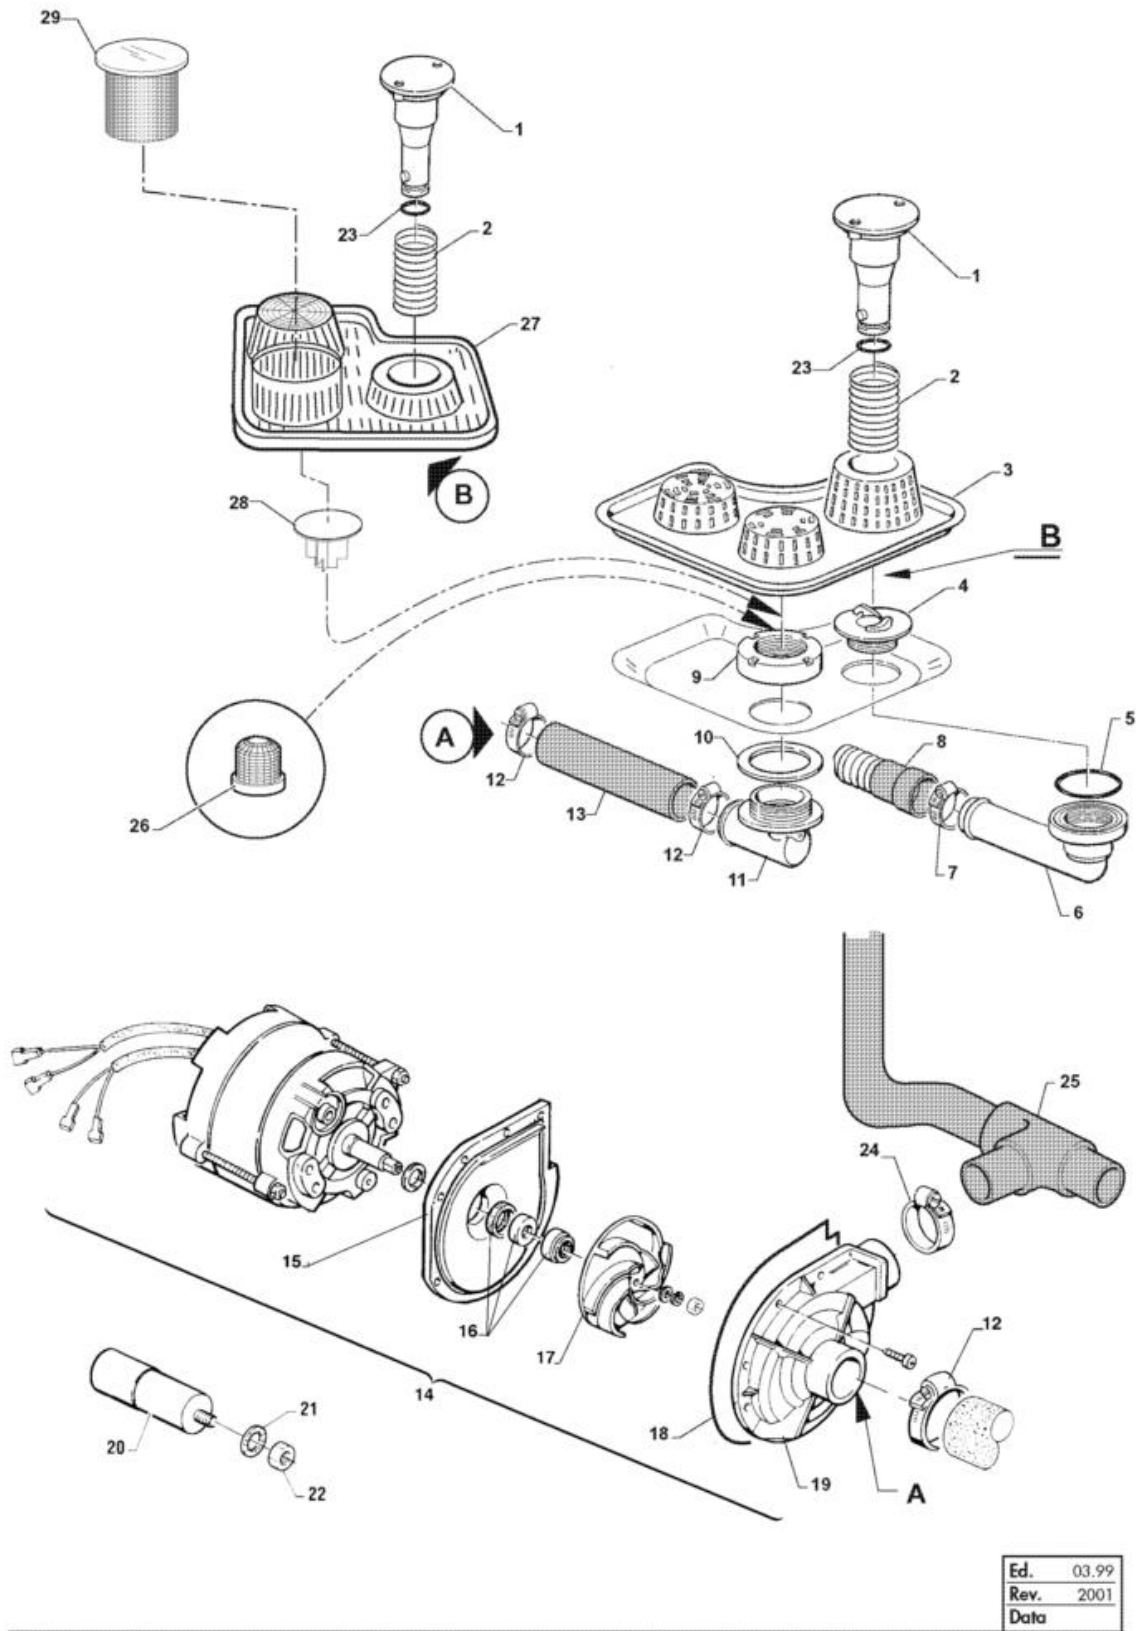

Ed.	03.99
Rev.	2001
Data