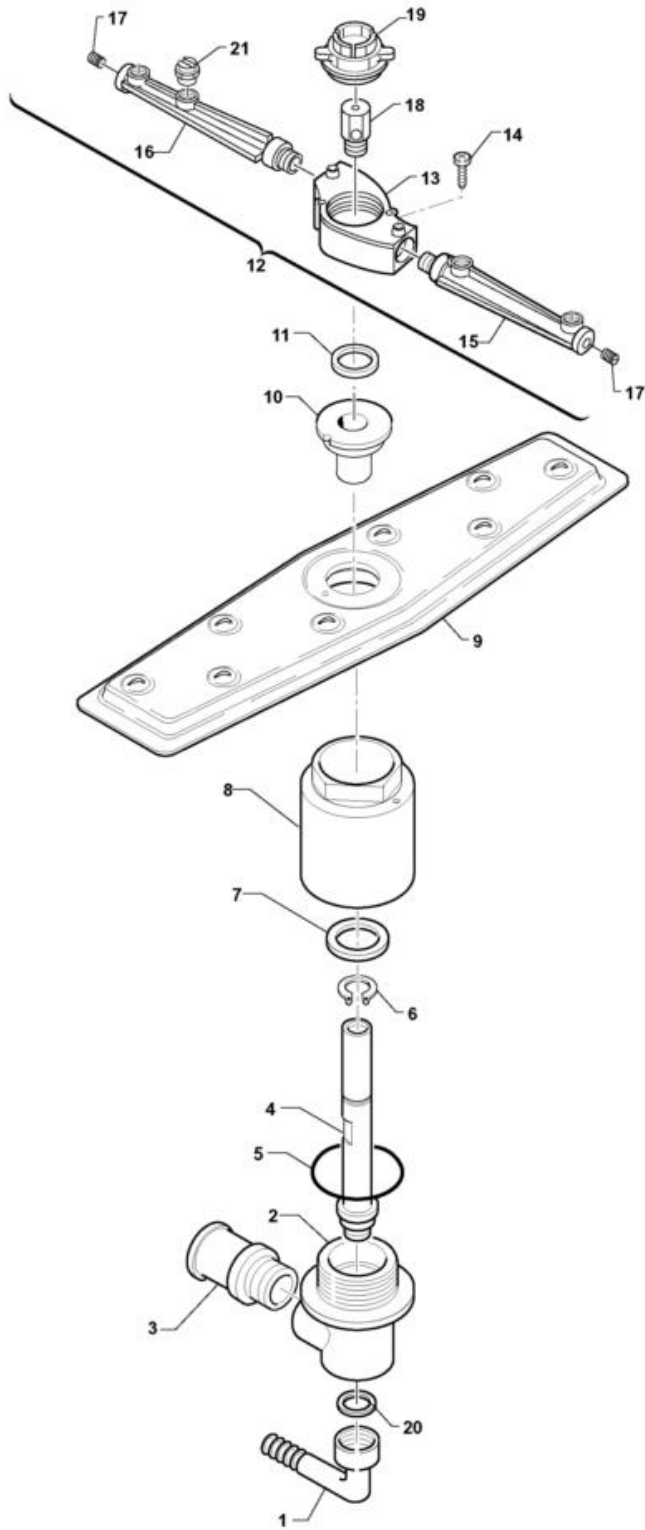

Bottom Wash And Rinse Arms

Ed.	03.99
Rev.	2001
Data