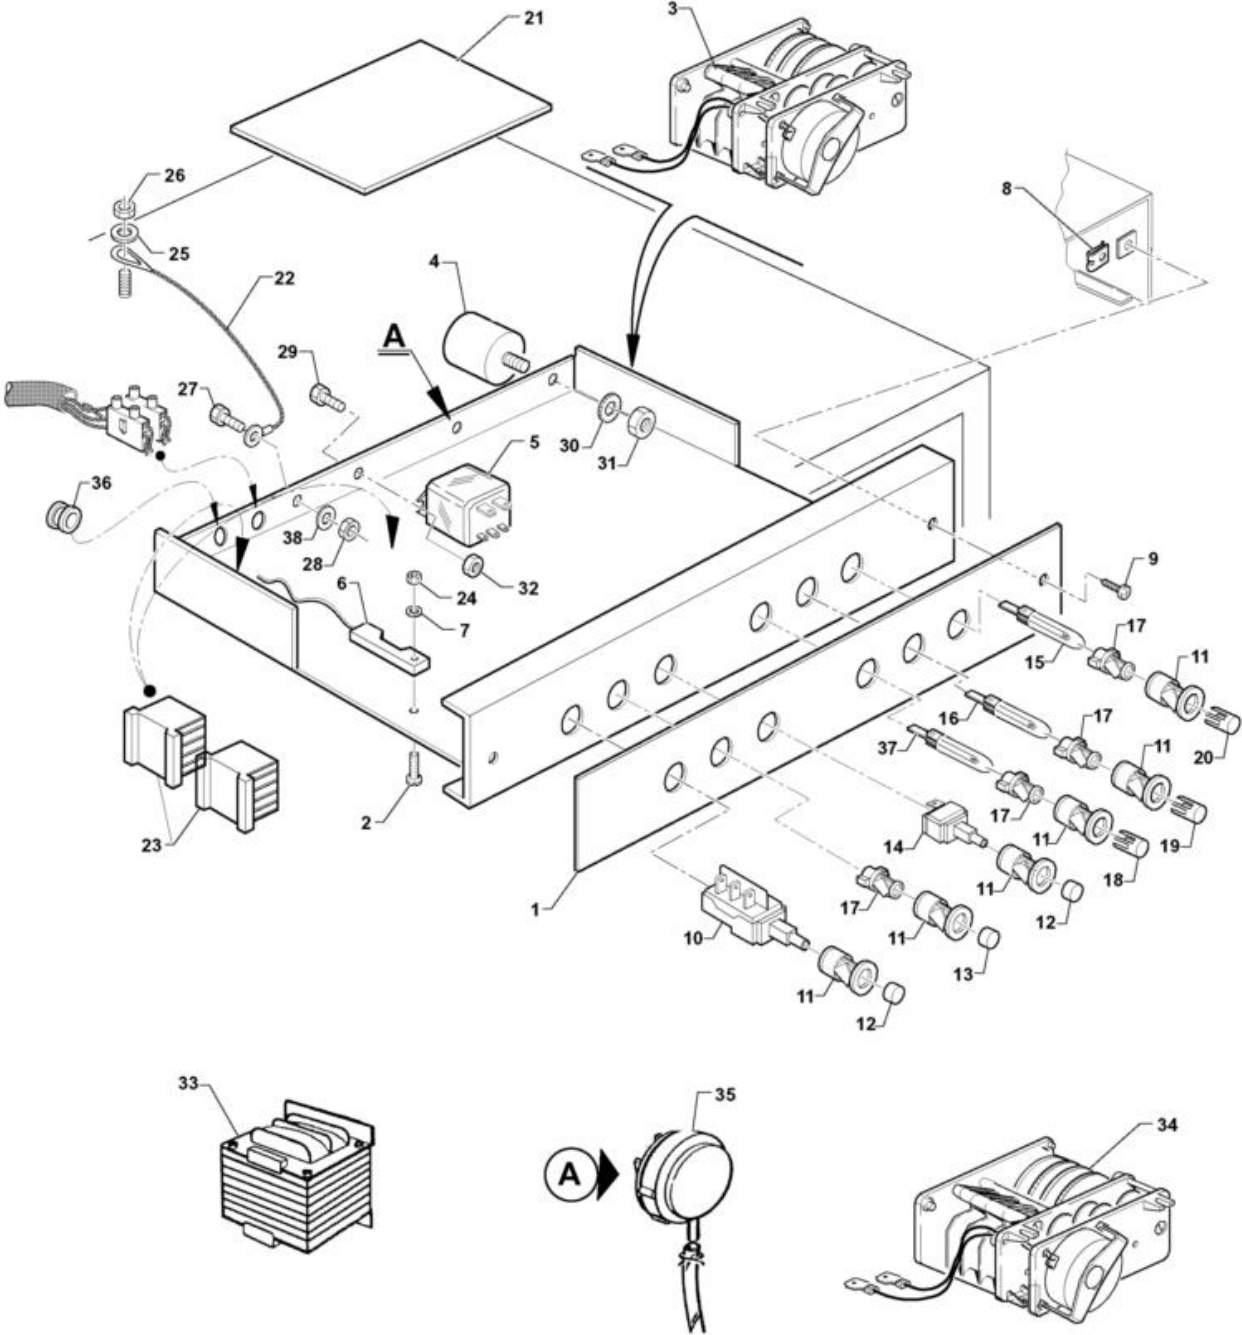

- 1 Door Components
- 2 Electrical Components
- 3 Upper Rinse / Boiler
- 4 Upper Rinse / Boiler / 98
- 5 Bottom Wash And Rinse Arms
- 6 Bottom Wash And Rinse Arms / 98
- 7 Filter / Drain / Wash Pump
- 8 Rinsaid Pump/thermostats

Door Components

Code	Description	
25831	PLATE FOR SELFTHREAD. SCREW SIDES 7	
33246	NAMEPLATE, DISPENS.NEUTR.BLUE	
33709	NAMEPLATE, FRONT PANEL C 53	
33710	NAMEPLATE, FRONT PANEL C 53 D	
331211	PIEDINO REGOLABILE PER NAVE	
25791	SELF-LOCKING NUT 5 MA LOWER SIDE	
160838	ANELLO PER PERNO PORTA	
190619	FERMO TIRANTE PORTA B-F-R	
331461	PIASTRINA PER TIRANTE X 34142	
34142	ROD FOR DOOR 43-53	
34144	ROD FOR DOOR 60-80	
34143	PIN FOR ROD DOOR	
34470	RUBBER PROTECT.CORNER, TANK LABYR.	
34015	PLUG END HANDLE, LEFT	
34016	PLUG END HANDLE, RIGHT	
36058	BASKET GUIDE APS/STS/C 53/02	
25775	NUT 6 MA	
35304	TOOTHED WASHER DIA.6	
25745	SPACER, FLAT, DIAM.6	
25715	SCREW HEX.HD M 6 X 16 SS	
160836	RONDELLA GRANO PORTA-BC/BR143	