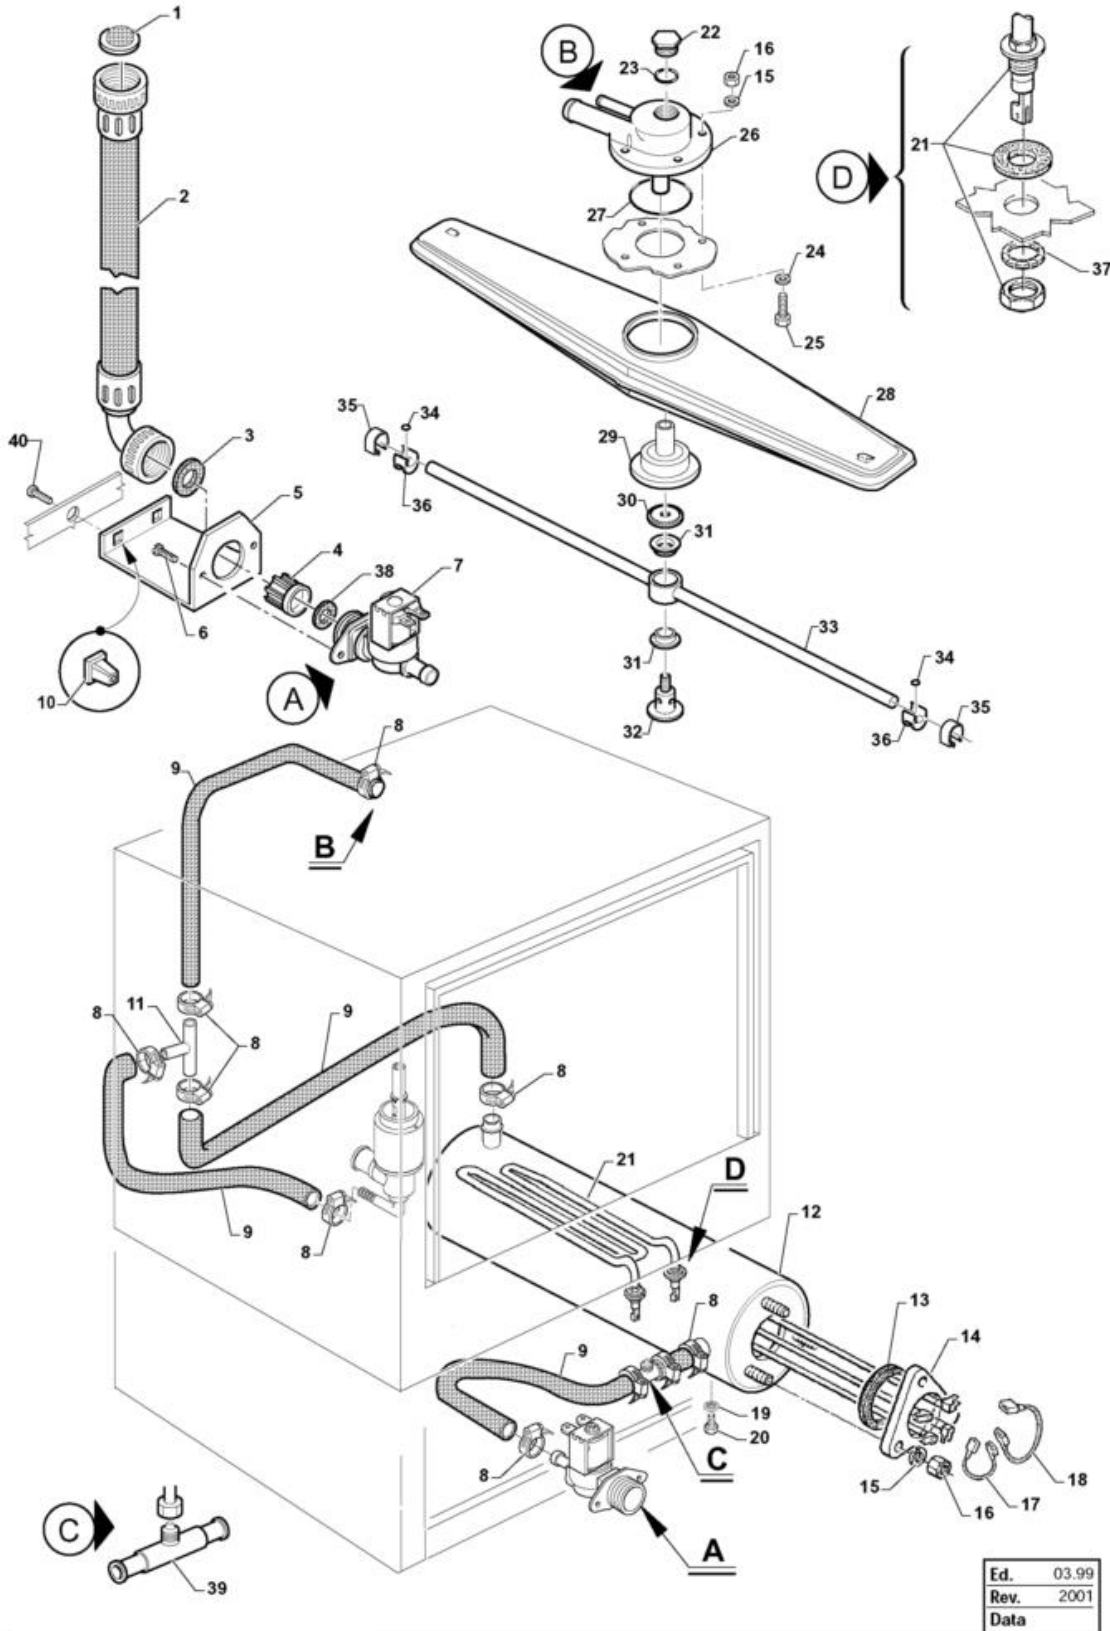

Ed.	03.99
Rev.	2001
Data