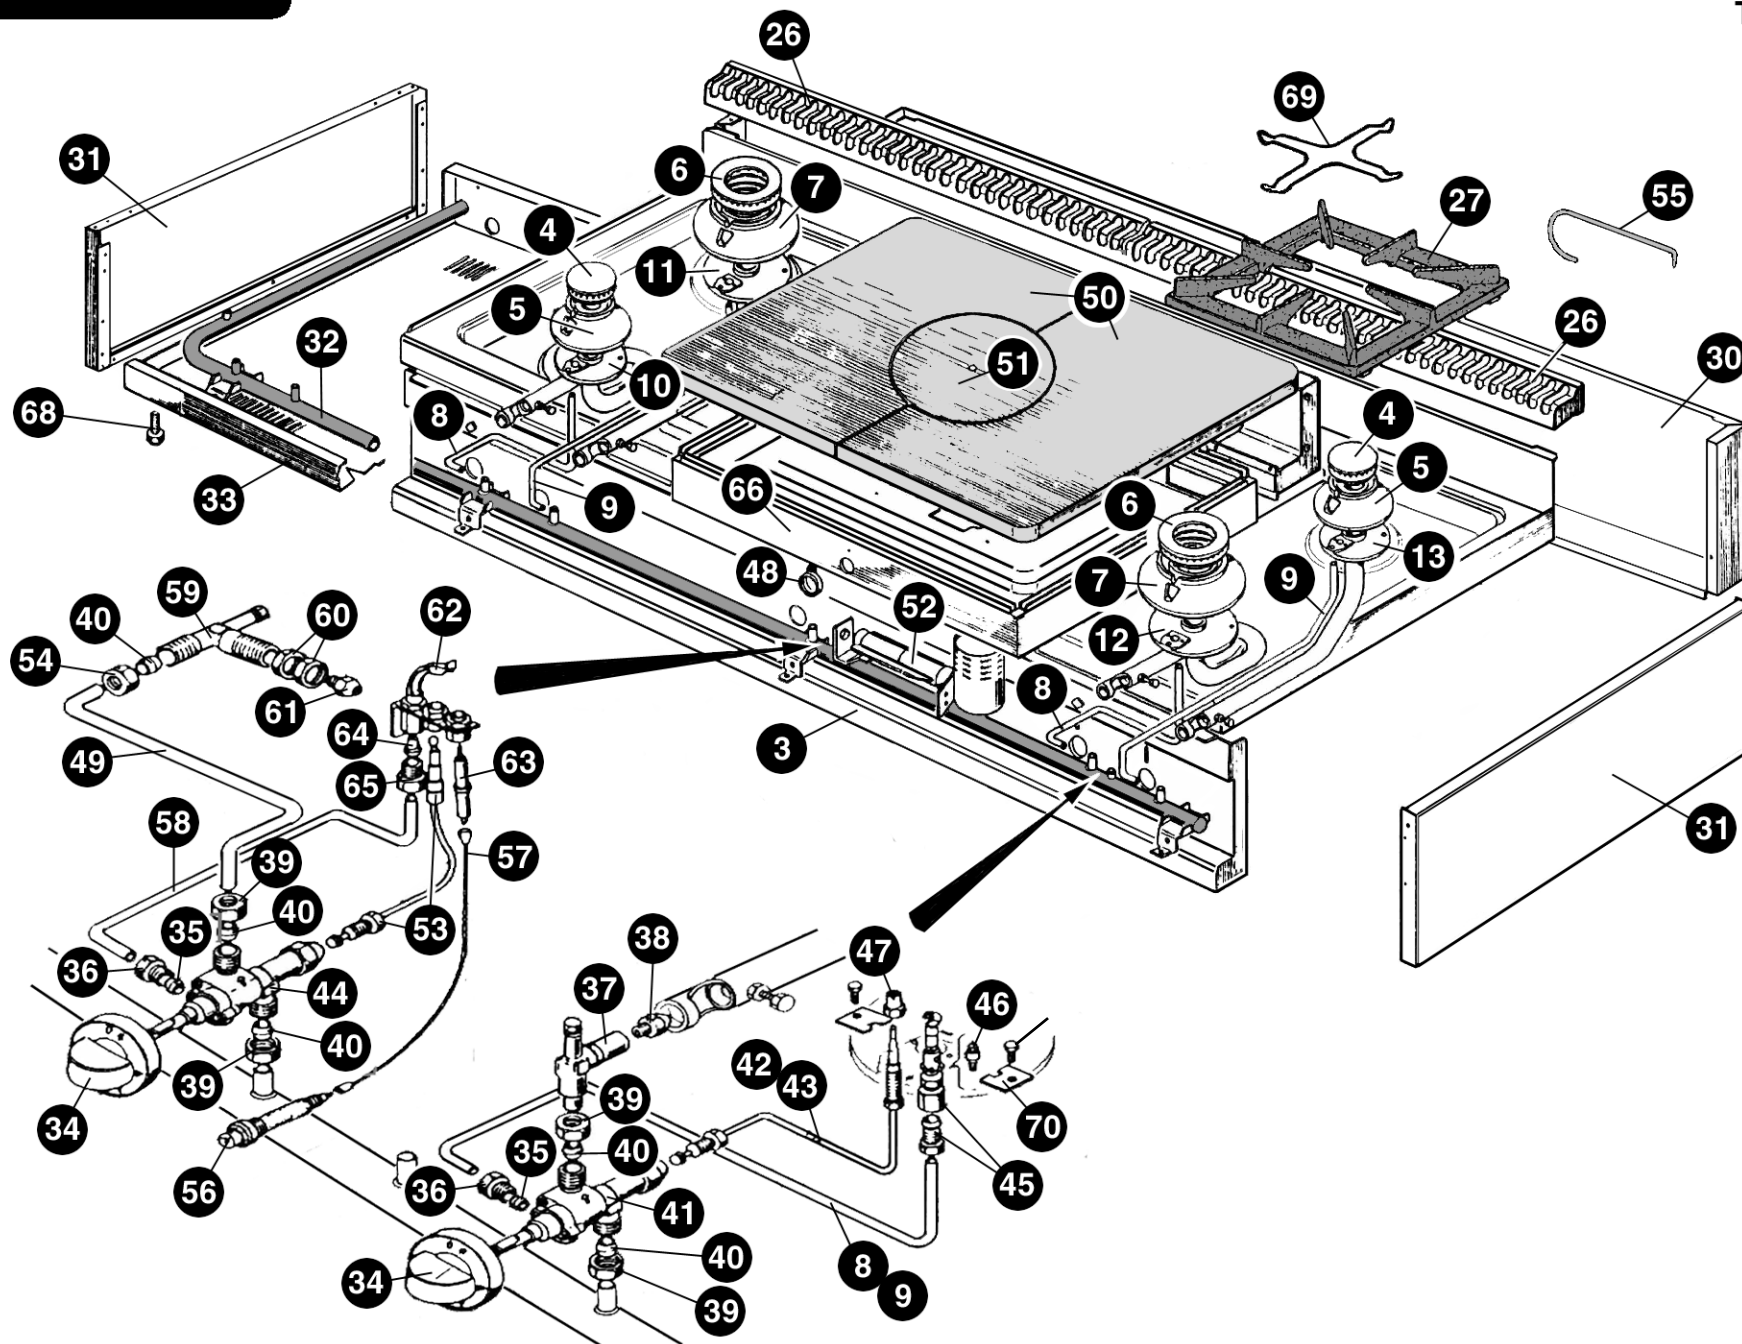

Key No	Part No	Description
3	GACU700157	CONTROL PANEL
4	RTCU700375	BURNER CAP 3,5 KW
5	RTCU700380	BURNER 3,5 KW
6	RTCU700376	BURNER CAP 6 KW
7	RTCU700382	BURNER 6 KW
8	PACU700572	FRONT BURNER PILOT PIPE
9	PACU700573	BACK BURNER PILOT PIPE
11	GACU700138	TUBO ALIMENT. BRUCIAT. POST. 6 KW
12	GACU700136	FRONT BURNER DISTRIB. PIPE 6 KW
13	GACU700137	BACH BURNER DISTRIB. PIPE 3,5 KW
14	PACU700640	WORK PLANE
27	RTCU700274	WORK PLANE GRATE
30	PACU700639	SUPERIOR CHIMNEY
31	PACU700503	SIDE
32	RTCU700408	COLLECTOR
33	PACU700638	BOTTOM
34	RTCU700308	SAFETY VALVE KNOB
35	RTCU900018	BICONE FOR PIPE Ø 6
36	RTCU900019	NUT FOR PIPE Ø 6
37	RTCU700325	INJECTOR SUPPORT
39	RTCU700297	NUT FOR PIPE Ø 10
40	RTCU900012	DOUBLE CONE D.10
41 & 46	RTCU700259	TAP
42	RTCU700373	THERMOCOUPLE CM. 30