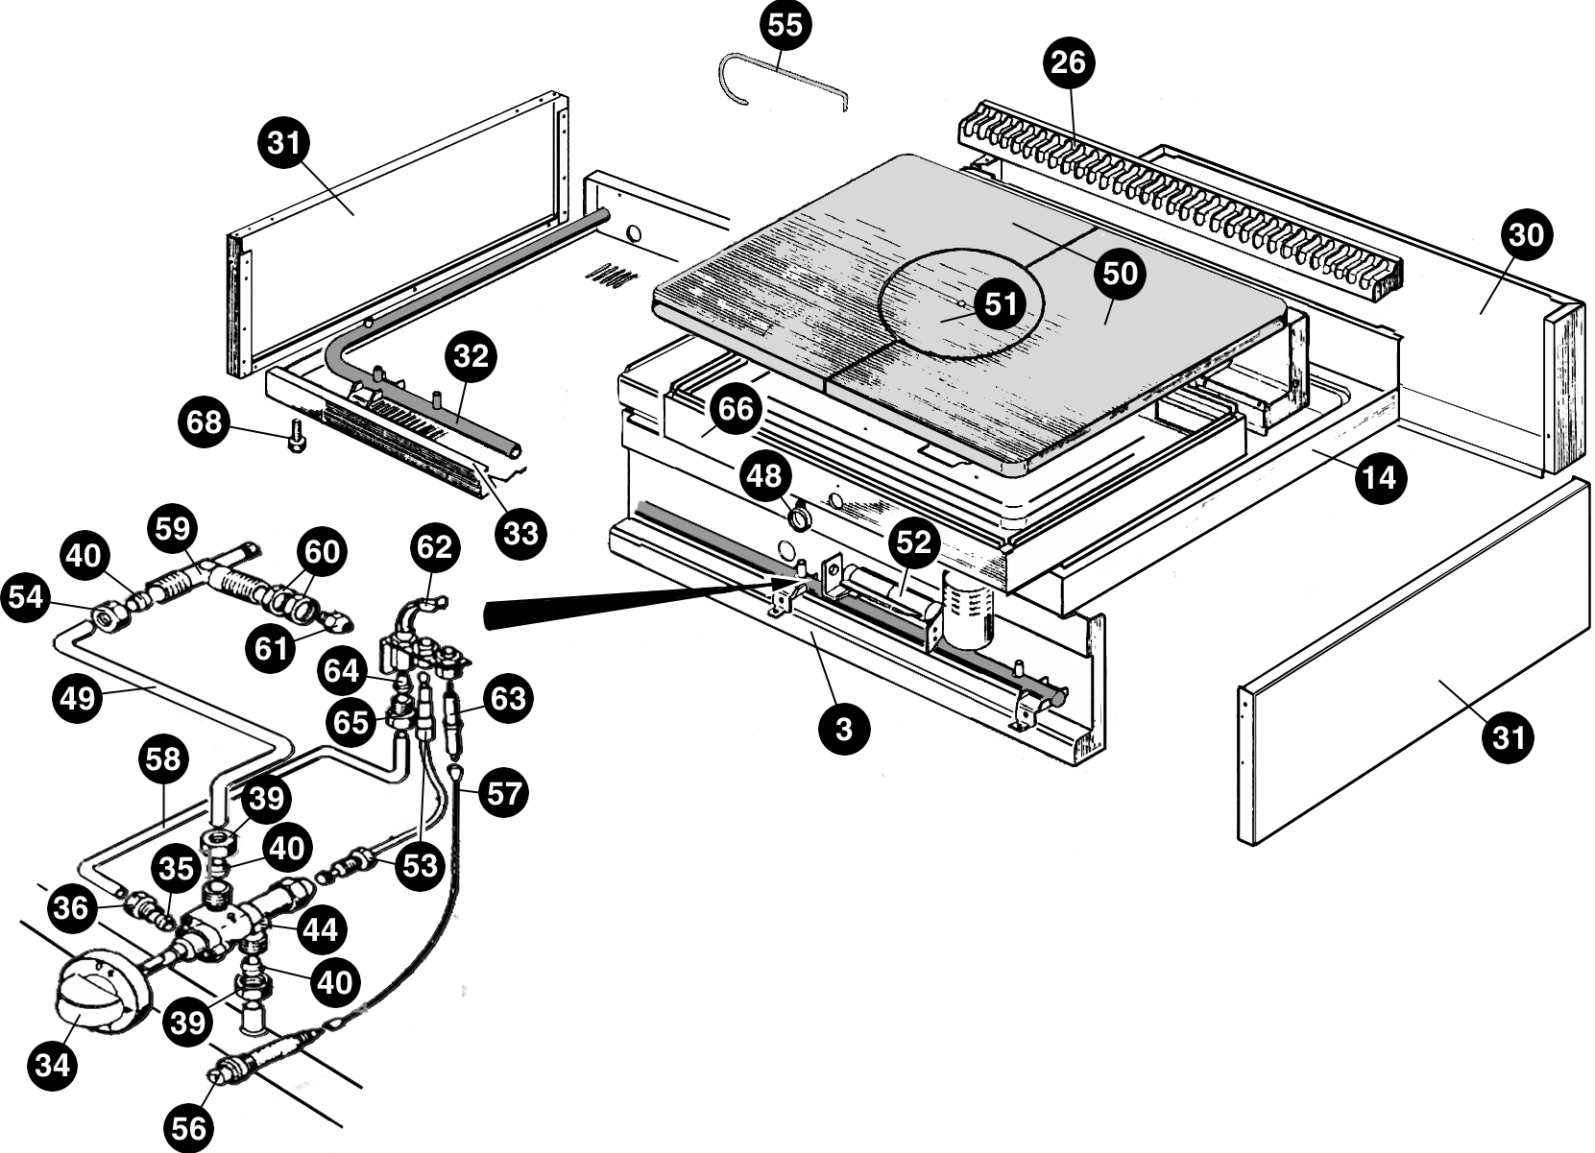

Gas Solid Tops

HGT7

HGT2SD7 HGT4S7

Spare Parts

Key No	Part No	Description
3	GACU700130	CONTROL PANEL
14	PACU700548	WORK PLANE
26	GACU700118	CHIMNEY GRILL
30	PACU700525	SUPERIOR CHIMNEY
31	PACU700503	SIDE
32	RTCU700365	COLLECTOR
33	PACU700521	BOTTOM
34	RTCU700308	SAFETY VALVE KNOB
35	RTCU900018	BICONE FOR PIPE Ø 6
36	RTCU900019	NUT FOR PIPE Ø 6
39	RTCU700297	NUT FOR PIPE Ø 10
40	RTCU900012	DOUBLE CONE D.10
44	RTCU700259	TAP
48	RTBF900054	SPY-HOLE
49	PACU700552	FEEDING PIPE FOR BURNER
50	RTCU700288	COOKING PLANE
51	RTCU700366	DISK FOR COOKING PLANE
52	GACU700131	GAS SOLID TOP BURNER
53	RTCU700296	THERMOCOUPLE
54	RTCU900013	NUT
55	RTCU900030	REMOVAL HOOK
56	RTCU700020	PIEZO LIGHTING
57	RTCU900384	LIGHTING CABLE
58	PACU700553	PILOT PIPE
59	RTCU700001	INJECTOR SUPPORT
60	RTCU900005	SUPPORT LOCK NUT
62	RTCP800034	PILOT BODY
63	RTCP800033	SPARK PLUG
65	RTCP800038	THERMOCOUPLE FITTING
66	PACU700556	COMBUSTION CHAMBER
68	RTCU700324	FOOT

Key No	Part No	Description
3	GACU700154	CONTROL PANEL
4	RTCU700375	BURNER CAP 3,5 KW
5	A770000250	GRATE
5	RTCU700341	GRATE
6	PACU700424	SIDE
7	RTCU700382	BURNER 6 KW
8	PACU700572	FRONT BURNER PILOT PIPE
9	PACU700573	BACK BURNER PILOT PIPE
10	GACU700153	CONTROL PANEL
12	GACU700136	FRONT BURNER DISTRIB. PIPE 6 KW
13	GACU700138	TUBO ALIMENT. BRUCIAT. POST. 6 KW
14	PACU700629	WORK PLANE
26	GACU700142	CHIMNEY GRILL
27	RTCU700274	WORK PLANE GRATE
30	PACU700594	SUPERIOR CHIMNEY
31	PACU700503	SIDE
32	RTCU700405	COLLECTOR
32	RTCU700406	COLLECTOR
33	PACU700595	BOTTON
34	RTCU700308	SAFETY VALVE KNOB
35	RTCU900018	BICONE FOR PIPE Ø 6
36	RTCU900019	NUT FOR PIPE Ø 6
37	RTCU700325	INJECTOR SUPPORT
39	RTCU700297	NUT FOR PIPE Ø 10
40	RTCU900012	DOUBLE CONE D.10