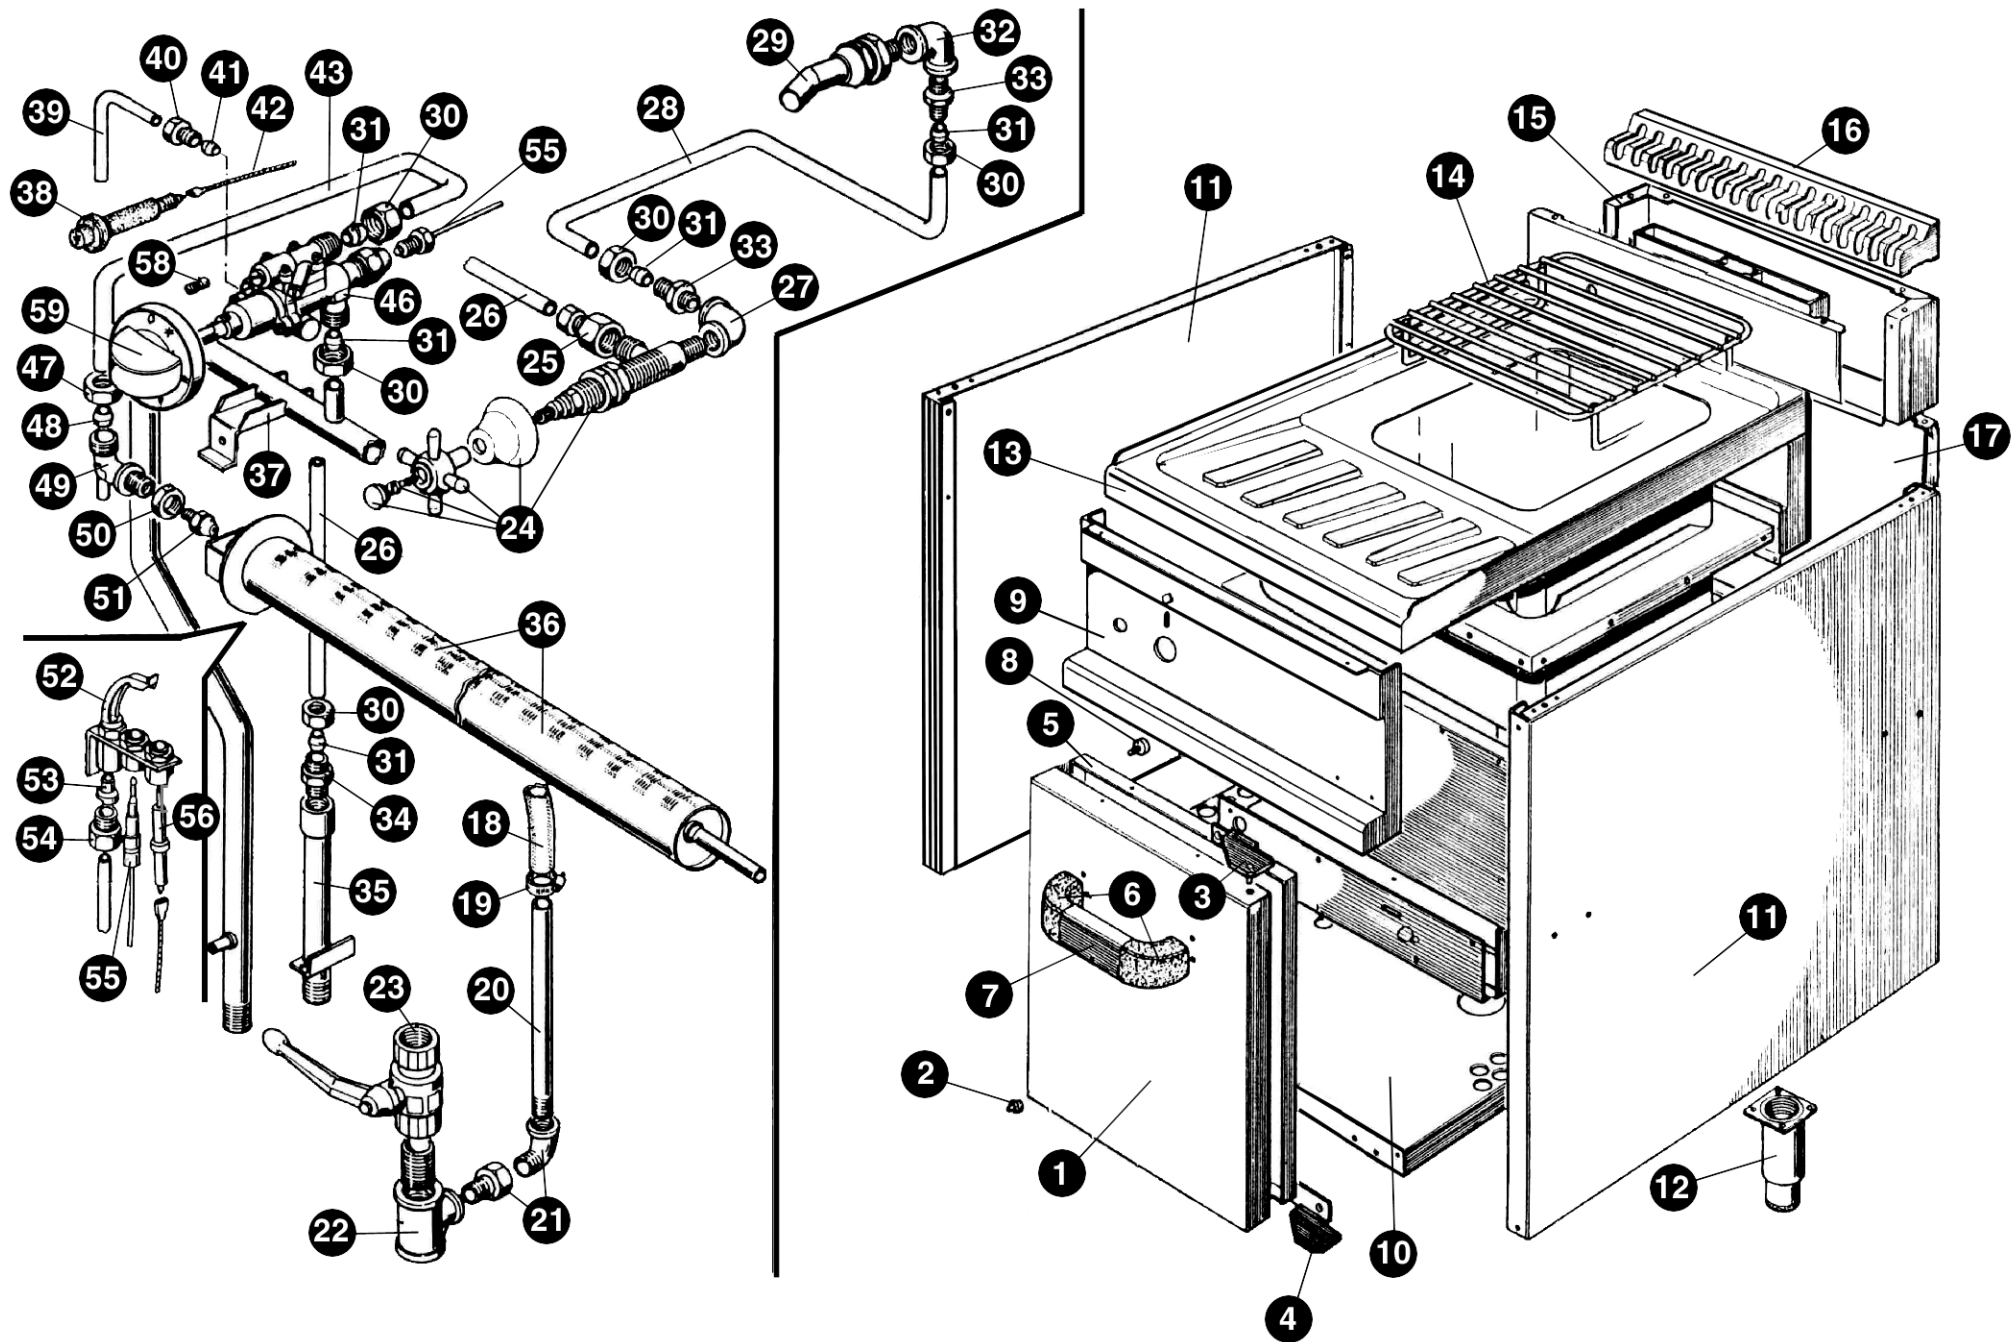

Pasta Cookers

(Gas)

HGC47

HGC77

Spare Parts

Key No	Part No	Description
1	PACU700422	RIGHT DOOR
2	RTBF800021	RUBBER CUP
3	GACU700112	LEFT HINGE CUPBOARD DOOR
4	GACU700113	RIGHT HINGE CUPBOARD DOOR
5		
6	RTCU700291	HANDLE
7	PACU700421	CUPBOARD DOOR HANDLE
8	RTTAV00093	MAGNETIC CONNECTION
9	GACU700114	CONTROL PANEL
10	PACU700419	BOTTOM
11	PACU700424	SIDE
12	RTCU700277	STAINLESS STEEL FOOT
13	GACU700111	TANK
14	RTCU700286	GRATE FOR BASKET
15	PACU700440	SUPERIOR CHIMNEY
16	GACU700115	CHIMNEY GRILL
17	PACU700423	STAINLESS STEEL BACK PANEL
18		
19	RTBF800171	METAL CLAMP
20	RTCU700322	WATER DISCHARGE PIPE
21	RTCP900066	COMPLET ELBOW 1/2"
22	RTCU700323	T FITTING
23	RTBF800073	WATER DISCHARGE TAP
24	RTCP800018	WATER TAP
25	RTBF800126	NIPLES FOR PIPE Ø 10
26	PACU700411	TAP FEEDING PIPE
27	RTBF800071	ELBOW 1/2" G
28	PACU700410	WATER FEEDING PIPE
29	RTCU700319	WATER DISTRIBUTOR
30	RTCU900013	NUT
31	RTCU900012	DOUBLE CONE D.10
32	RTCU900121	ELBOW FF 3/8 " G
33	RTCU900103	NIPLES
34	RTCU900132	NIPLES 3/8"X1/2"
35	GACP900023	WATER CONNECTION
36	RTBF800048	BURNER
37	RTCU700317	FEEDING COLLECTOR
38	RTCU700020	PIEZO LIGHTING
39	PACU700413	PILOT PIPE
40	RTCU900019	NUT FOR PIPE Ø 6
41	RTCU900018	BICONE FOR PIPE Ø 6
42		
43	PACU700412	BURNER FEEDING PIPE
44		
45		

Key No	Part No	Description
46	RTCU700259	TAP
47		
48		
49		
50	RTCU900005	SUPPORT LOCK NUT
51		
52	RTCP800034	PILOT BODY
53		
54	RTCP800038	THERMOCOUPLE FITTING
55	RTCU900474	TERMOCOUPLE CM. 75
56	RTCP800033	SPARK PLUG
57		

Key No	Part No	Description
46	RTCU900011	SAFETY VALVE
47	RTCU800181	NUT FOR PIPE Ø 12
48	RTCU800195	BICONE FOR PIPE Ø 12
49	RTCU800180	INJECTOR SUPPORT
50	RTCU900005	SUPPORT LOCK NUT
51		
52	RTCP800034	PILOT BODY
53		
54	RTCP800038	THERMOCOUPLE FITTING
55	RTCU900474	TERMOCOUPLE CM. 75
56	RTCP800033	SPARK PLUG
57	PACU700484	LEFT DOOR