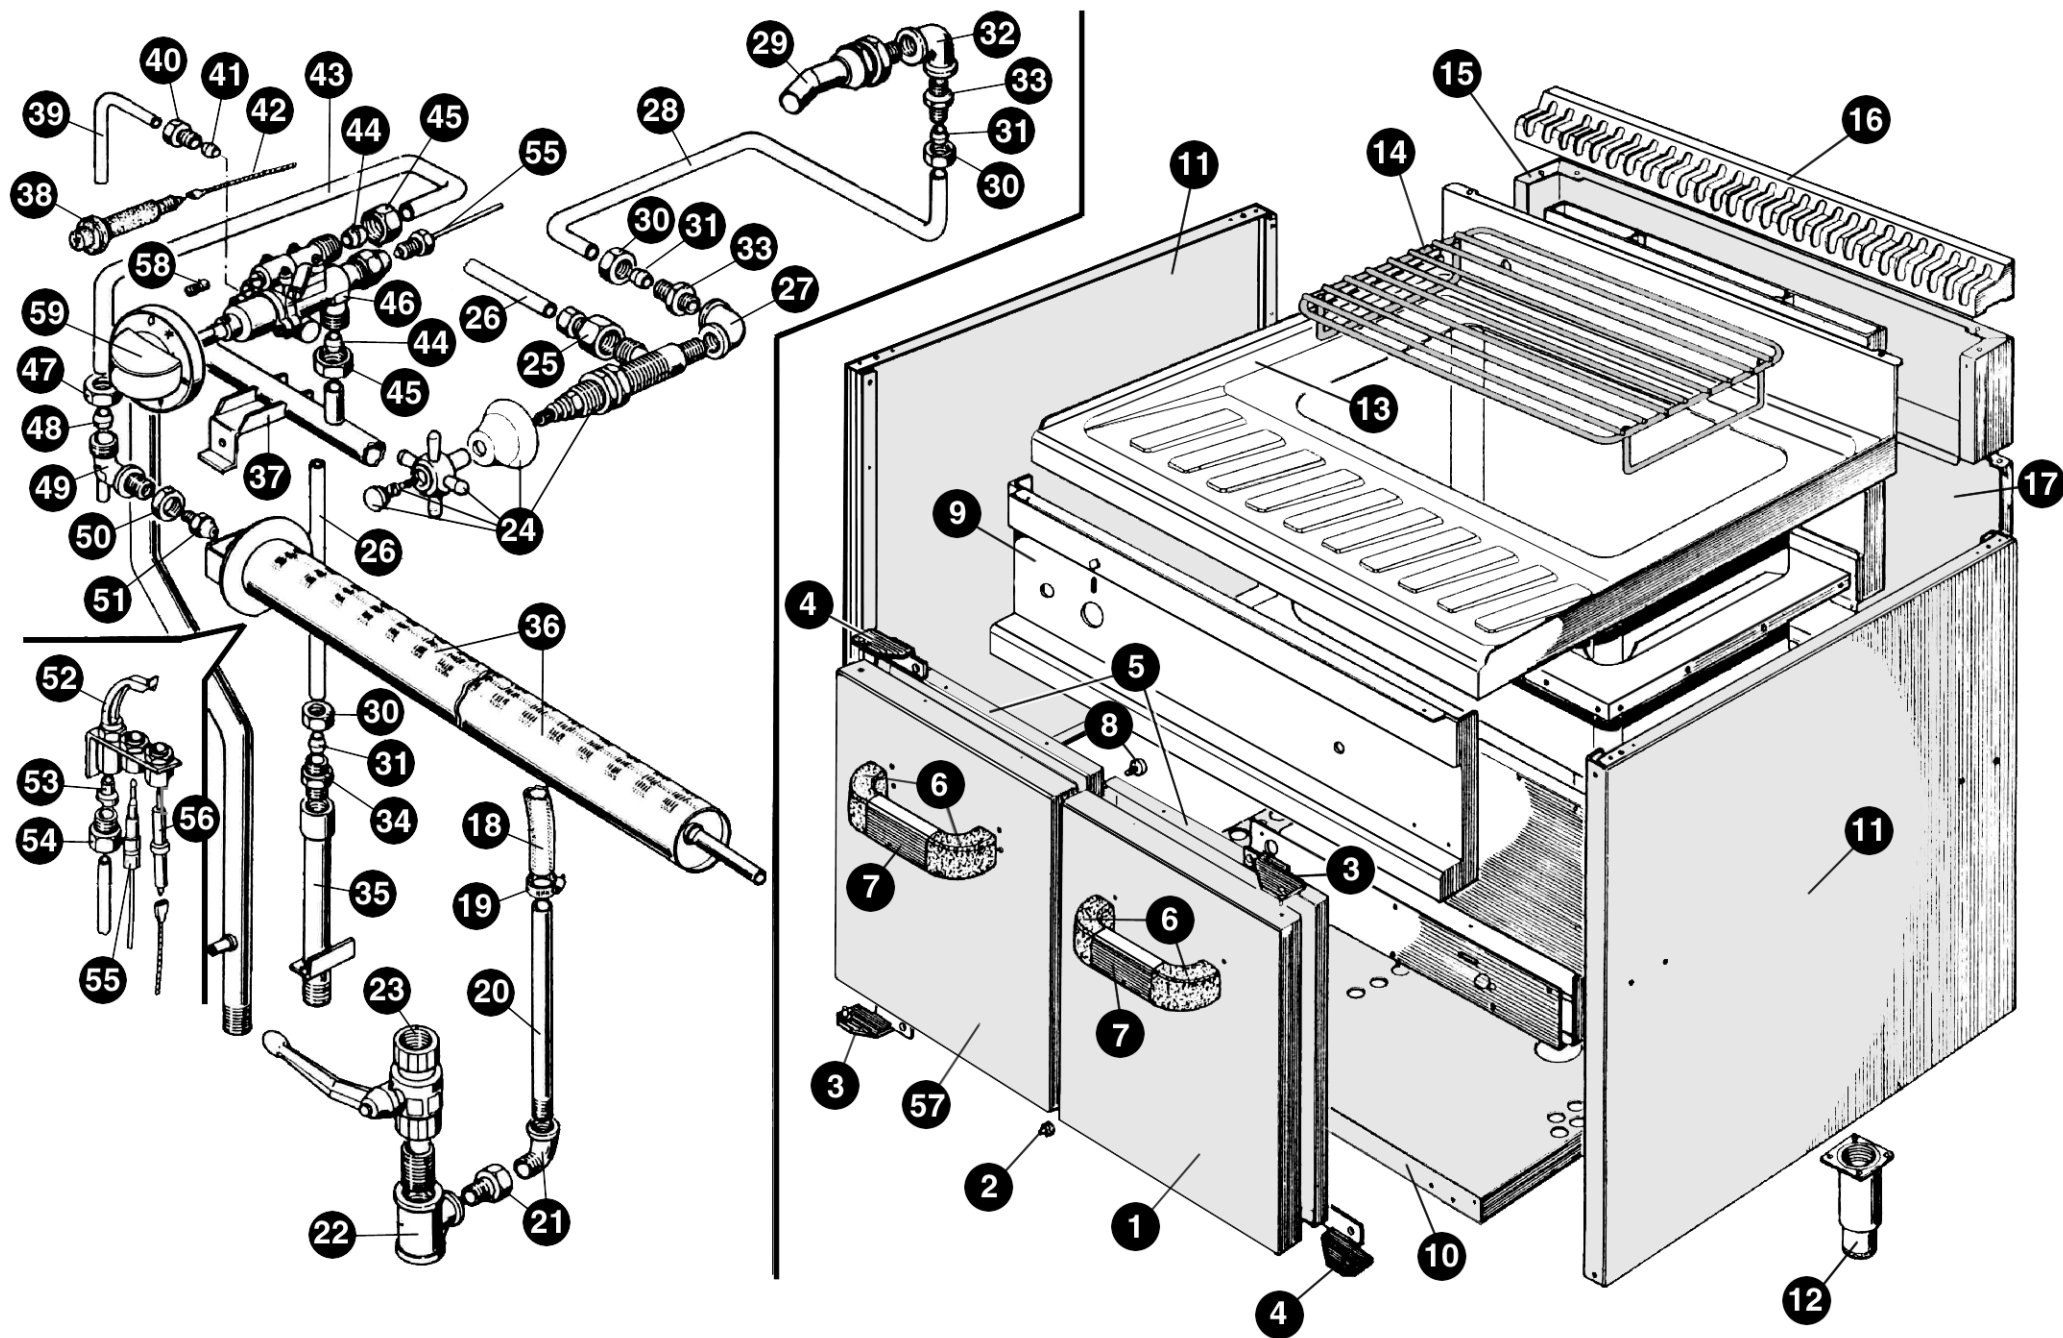

Pasta Cookers

(Gas)

HGC47

HGC77

Spare Parts

Key No	Part No	Description
1	PACU700422	RIGHT DOOR
2	RTBF800021	RUBBER CUP
3	GACU700112	LEFT HINGE CUPBOARD DOOR
4	GACU700113	RIGHT HINGE CUPBOARD DOOR
5		
6	RTCU700291	HANDLE
7	PACU700421	CUPBOARD DOOR HANDLE
8	RTTAV00093	MAGNETIC CONNECTION
9	GACU700114	CONTROL PANEL
10	PACU700419	BOTTOM
11	PACU700424	SIDE
12	RTCU700277	STAINLESS STEEL FOOT
13	GACU700111	TANK
14	RTCU700286	GRATE FOR BASKET
15	PACU700440	SUPERIOR CHIMNEY
16	GACU700115	CHIMNEY GRILL
17	PACU700423	STAINLESS STEEL BACK PANEL
18		
19	RTBF800171	METAL CLAMP
20	RTCU700322	WATER DISCHARGE PIPE
21	RTCP900066	COMPLET ELBOW 1/2"
22	RTCU700323	T FITTING
23	RTBF800073	WATER DISCHARGE TAP
24	RTCP800018	WATER TAP
25	RTBF800126	NIPLES FOR PIPE Ø 10
26	PACU700411	TAP FEEDING PIPE
27	RTBF800071	ELBOW 1/2" G
28	PACU700410	WATER FEEDING PIPE
29	RTCU700319	WATER DISTRIBUTOR
30	RTCU900013	NUT
31	RTCU900012	DOUBLE CONE D.10
32	RTCU900121	ELBOW FF 3/8 " G
33	RTCU900103	NIPLES
34	RTCU900132	NIPLES 3/8"X1/2"
35	GACP900023	WATER CONNECTION
36	RTBF800048	BURNER
37	RTCU700317	FEEDING COLLECTOR
38	RTCU700020	PIEZO LIGHTING
39	PACU700413	PILOT PIPE
40	RTCU900019	NUT FOR PIPE Ø 6
41	RTCU900018	BICONE FOR PIPE Ø 6
42		
43	PACU700412	BURNER FEEDING PIPE
44		
45		

Key No	Part No	Description
46	RTCU700259	TAP
47		
48		
49		
50	RTCU900005	SUPPORT LOCK NUT
51		
52	RTCP800034	PILOT BODY
53		
54	RTCP800038	THERMOCOUPLE FITTING
55	RTCU900474	TERMOCOUPLE CM. 75
56	RTCP800033	SPARK PLUG
57		

Key No	Part No	Description
46	RTCU900011	SAFETY VALVE
47	RTCU800181	NUT FOR PIPE Ø 12
48	RTCU800195	BICONE FOR PIPE Ø 12
49	RTCU800180	INJECTOR SUPPORT
50	RTCU900005	SUPPORT LOCK NUT
51		
52	RTCP800034	PILOT BODY
53		
54	RTCP800038	THERMOCOUPLE FITTING
55	RTCU900474	TERMOCOUPLE CM. 75
56	RTCP800033	SPARK PLUG
57	PACU700484	LEFT DOOR