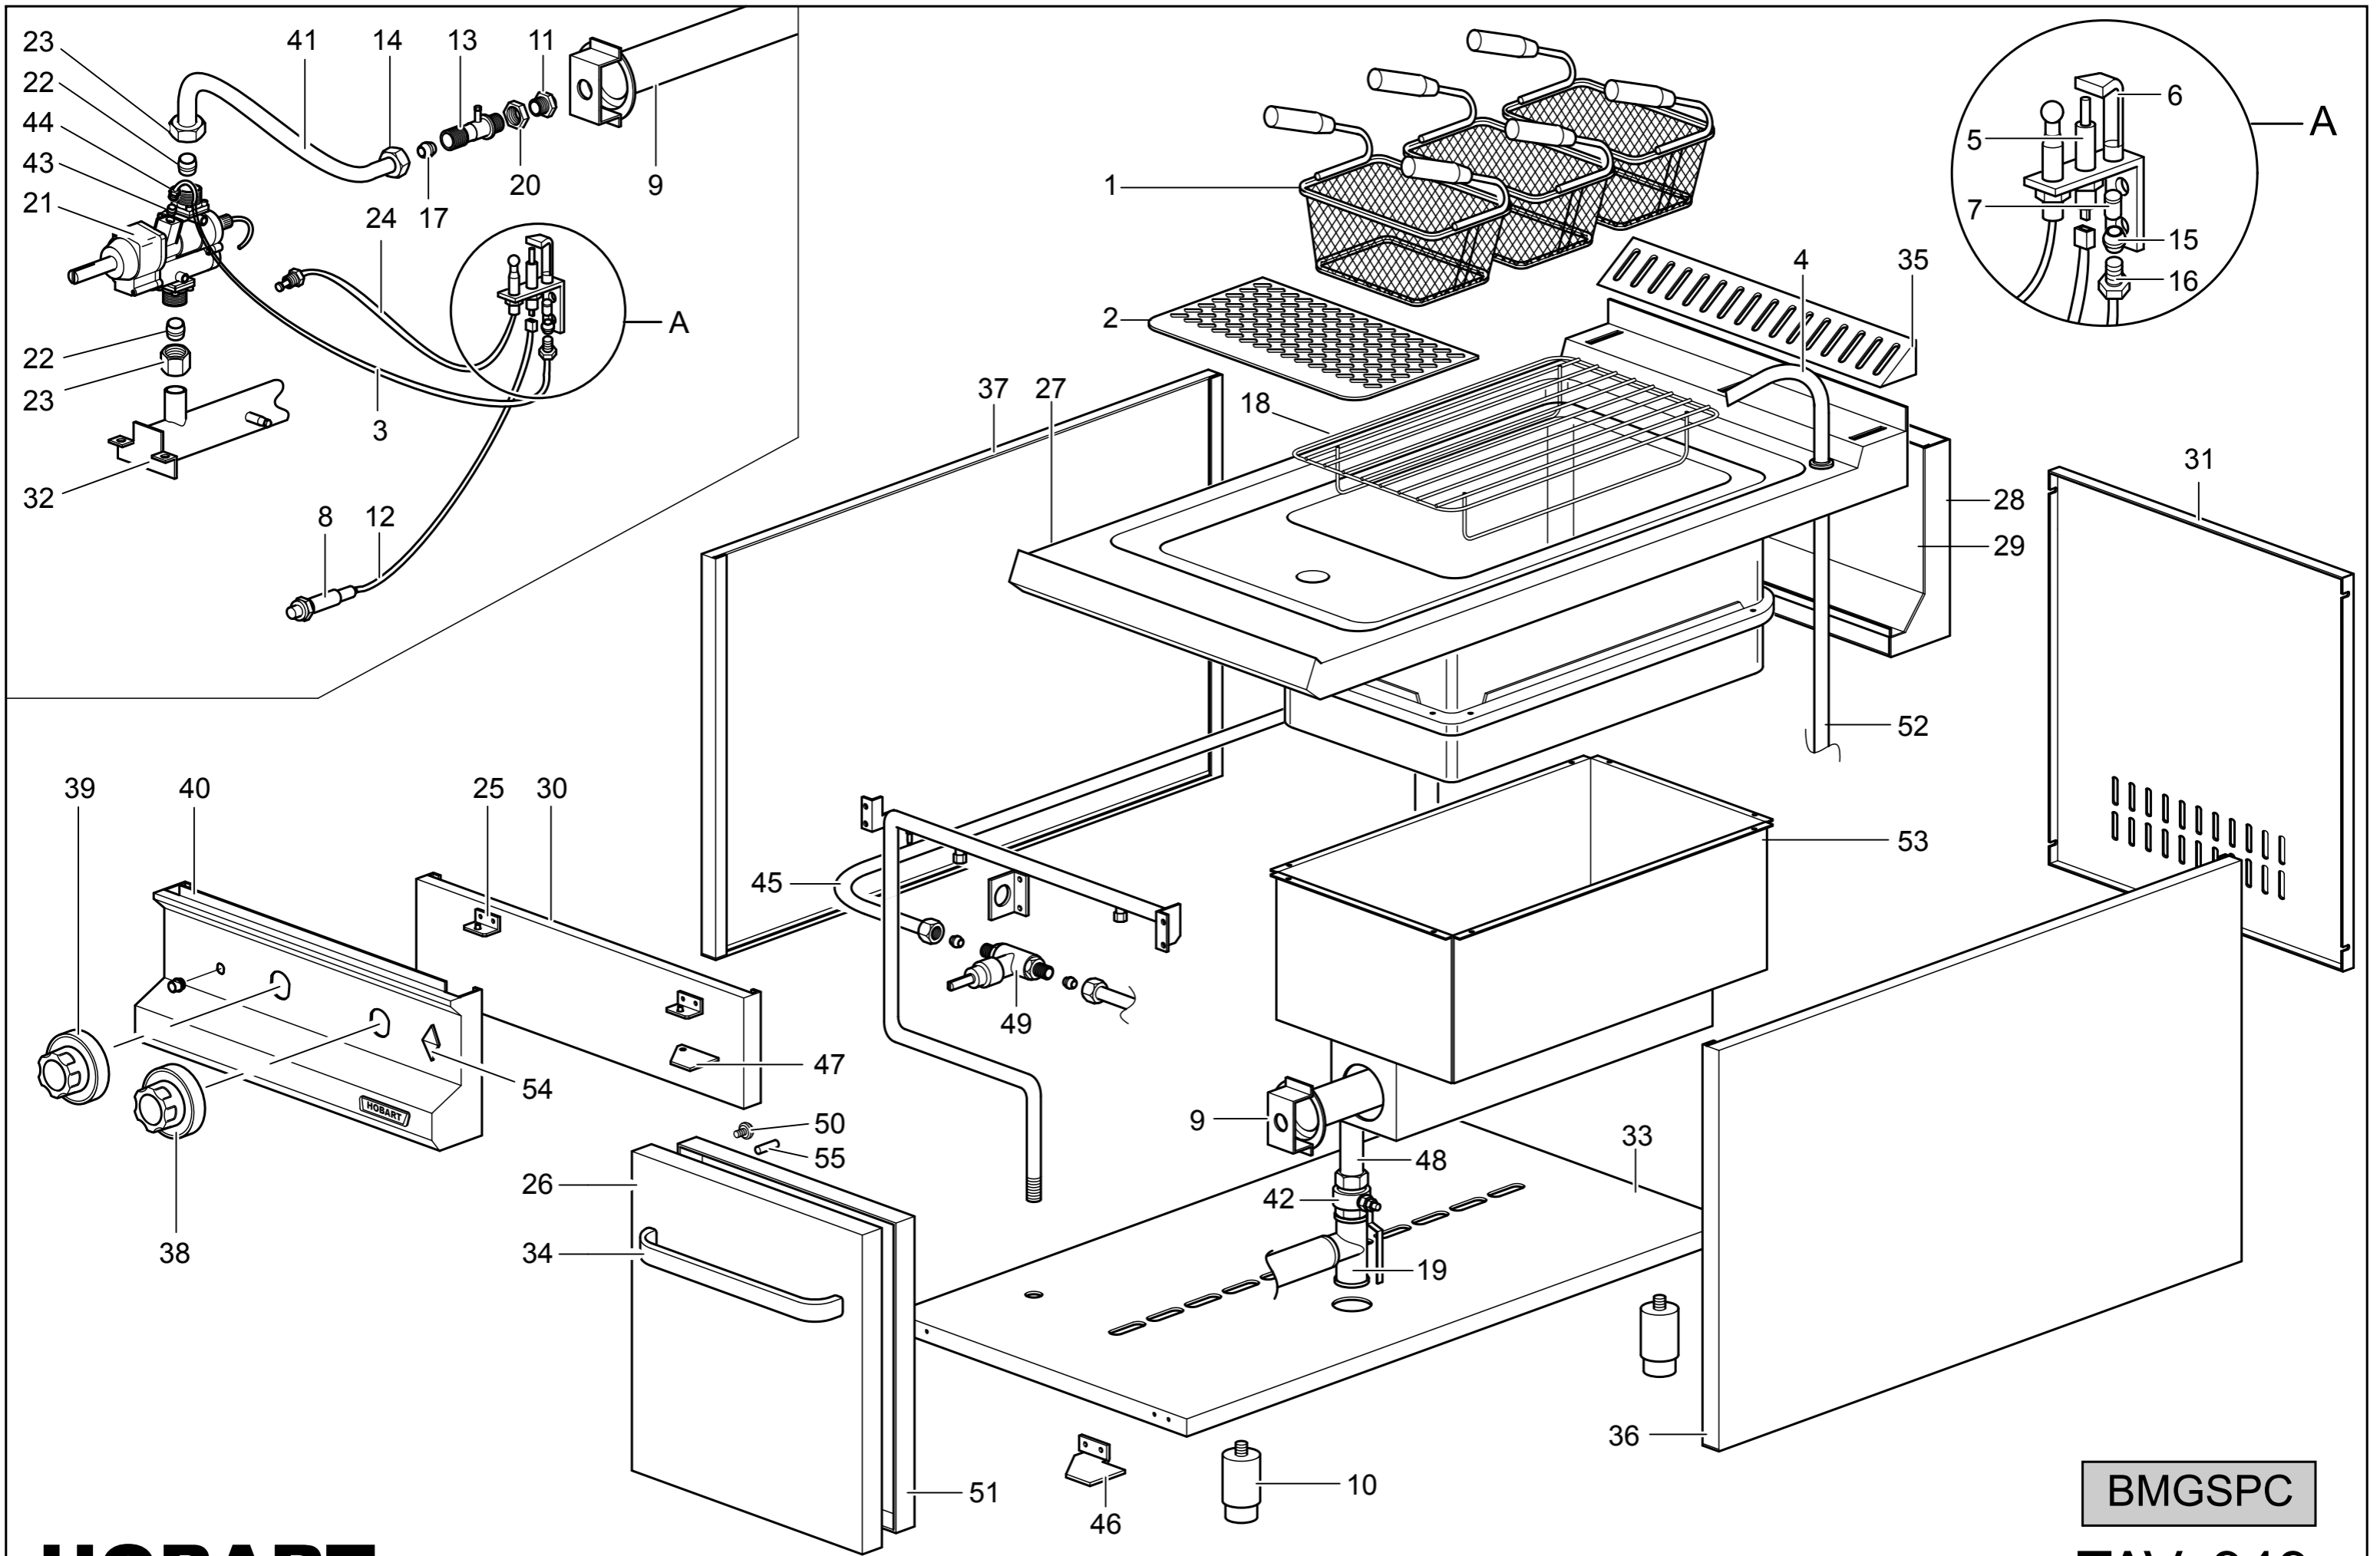

**BMGSPC**  
Gas Pasta Cooker

**Spare Parts**

**HOBART**

**BMGSPC**

**TAV. 949**

| Key N° | Part N°             | Description                               |
|--------|---------------------|---|
| 1      | A800001260          | A800104.CEST.1/3 16X29X21,5               |
| 2      | GACU800181          |   |
| 3      | PACU800743          | BURNER PILOT PIPE                         |
| 4      | RTBF800041          | WATER DISTRIBUTOR                         |
| 5      | RTCP800033          | (R) ROUND SPARK CAST0772183               |
| 6      | RTCP800034          | (R) PILOT SITO140026                      |
| 7      | VEDI MANUALE UGELLI |   |
| 8      | RTCU700020          | (R) PIEZO IGNITION + NUT C4F70 VN73960    |
| 9      | RTCU700285          | BURNER GC77 14KW 103195400                |
| 10     | 162267              | FOOT                                      |
| 11     | VEDI MANUALE UGELLI |   |
| 12     | RTCU800144          | (R) LIGHTING CABLE F.                     |
| 13     | RTCU800180          | INJECTOR SUPPORT D.12 GT                  |
| 14     | RTCU800181          | NUT D.12 INJECTOR SUPPORT                 |
| 15     | RTCU800183          | BICONE FOR PIPE Ø 6                       |
| 16     | RTCU800182          | NUT D.6                                   |
| 17     | RTCU800195          | BICONE FOR PIPE Ø 12                      |
| 18     | RTCU800343          | GRATE FOR BASKET                          |
| 19     | RTCU800352          | FITTING FE.T.1"X1"X1"ZINC.                |
| 20     | RTCU900005          | LOCK NUT INJECTOR SUPPORT WORK PLANE      |
| 21     | RTCU900011          | (R) SAFETY VALVE KNOB C4FV S22/091916     |
| 22     | RTCU900014          | DOUBLE CONE D.12 SAFETY VALVE KNOB .22S   |
| 23     | RTCU900015          | CAP Ø 12 TO FIX TAP V.22S                 |
| 24     | RTCU900474          | (R) THERMOCOUPLE 75 0290087/TARGET        |
| 25     | 160028              | BRACKET TO FIX THE CONTROL PANEL GBM49/99 |
| 26     | 162196              | DOOR A.TÜR A.                             |
| 27     | 163249              | BOWL                                      |
| 28     | 160105              | INTERNAL CHIMNEY WALL                     |
| 29     | 160104              | INTERNAL CHIMNEY                          |
| 30     | 162724              | CROSSBAR S/CLIMA WOOL                     |
| 31     | 162723              | POSTERIOUR S/CLIMA WOOL                   |
| 32     | 161667              | COLLECTOR ZINC.                           |
| 33     | 162725              | LOWER PLAN INOX                           |
| 34     | 162457              | COVER                                     |
| 35     | 163222              | WORK PLANE GRATE                          |
| 36     | 162676              | RIGHT SIDE                                |
| 37     | 162677              | LEFT SIDE                                 |
| 38     | 162481+163082       | (R) SAFETY VALVE KNOB+RING                |
| 39     | 163114+163079       | (R) HOT WATER TAP KNOB +RING              |
| 40     | 163187              | CONTROL PANEL                             |