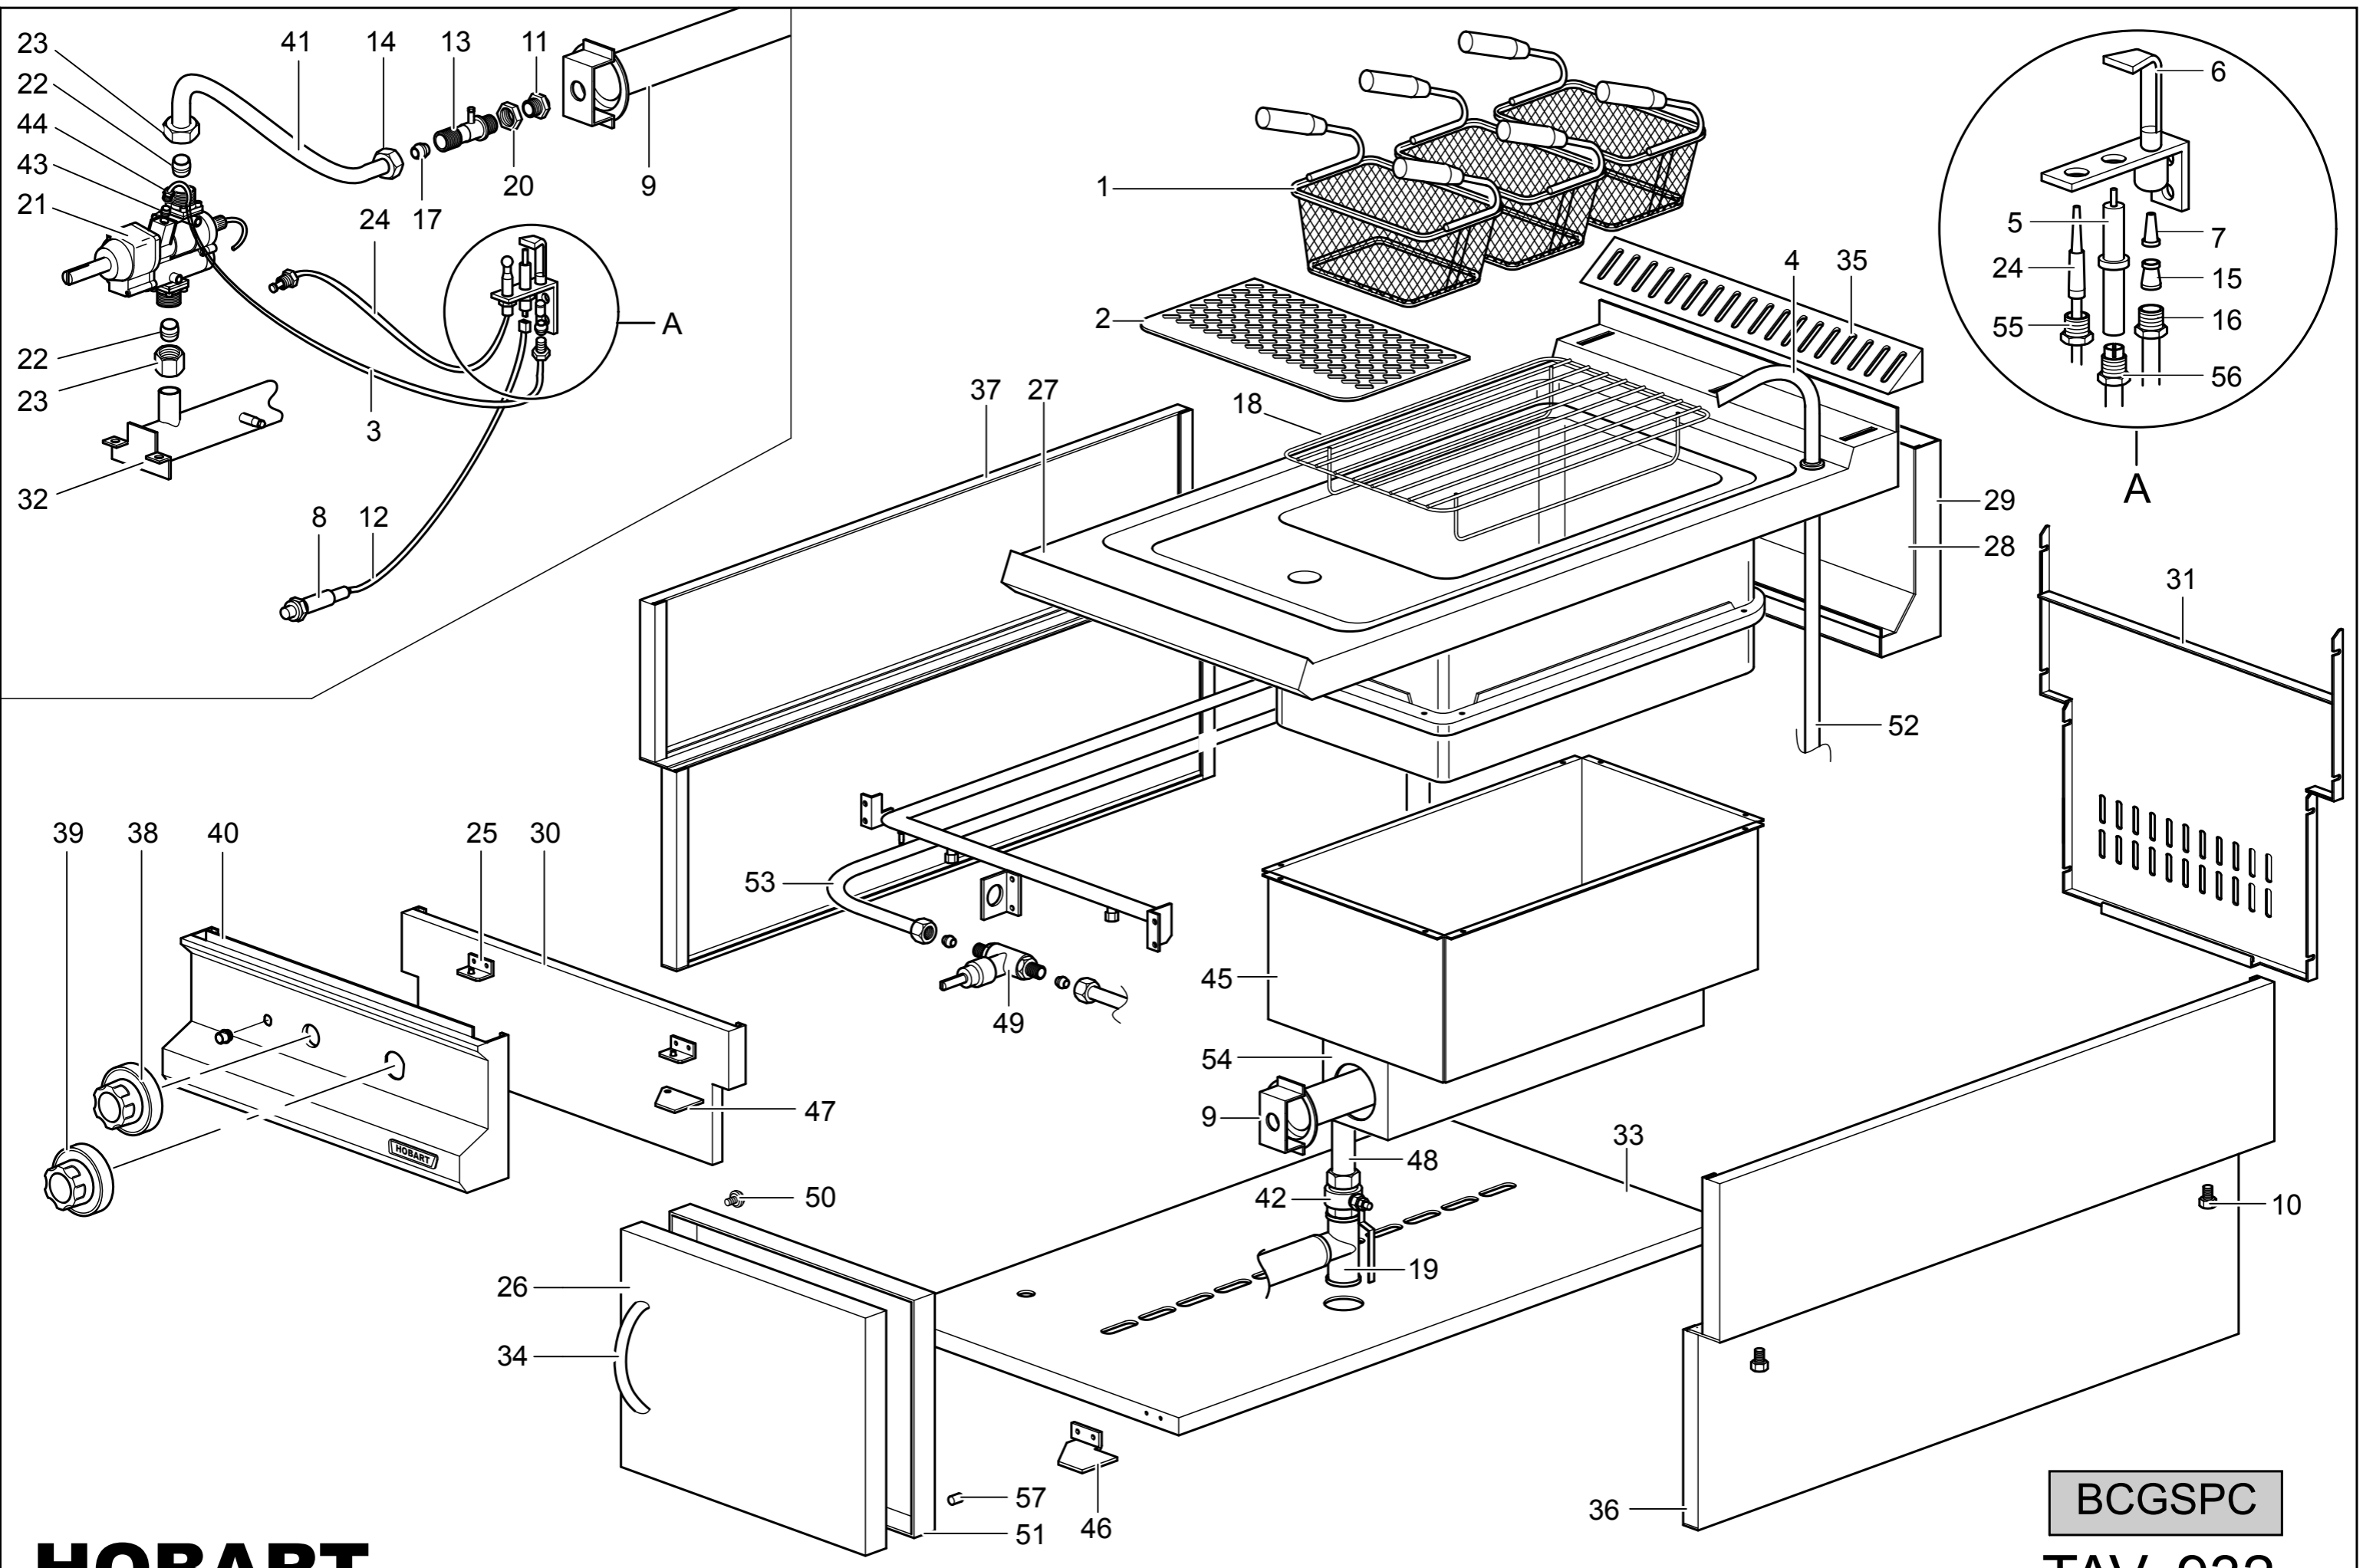

**BCGSPC**  
Gas Pasta Cooker

**Spare Parts**

**HOBART**

BCGSPC

TAV. 932

Key N°	Part N°	Description
1	A800001260	800104.CEST.1/3 16X29X21,5
2	GACU800181	BASKET SUPPORT PANEL
3	PACU800744	BURNER RIGHT PILOT PIPE
4	RTBF800041	WATER DISTRIBUTOR
5	RTCP800033	(R) ROUND SPARK
6	RTCP800034	(R) PILOT
7	VEDI MANUALE UGELLI	PILOT INJECTOR
8	RTCU700020	(R) PIEZO IGNITION + NUT C4F70 VN73960
9	RTCU700285	BURNER
10	RTCU700324	FOOT S.
11	VEDI MANUALE UGELLI	INJECTOR
12	RTCU800144	(R) LIGHTING CABLE F.
13	RTCU800180	INJECTOR SUPPORT D.12 GT
14	RTCU800181	NUT D.12 INJECTOR SUPPORT
15	RTCU800183	BICONE FOR PIPE Ø 6
16	RTCU800182	NUT D.6
17	RTCU800195	BICONE FOR PIPE Ø 12
18	RTCU800343	GRATE FOR BASKET I.
19	RTCU800352	FITTING FE.T.1"X1"X1"ZINC.
20	RTCU900005	LOCK NUT INJECTOR SUPPORT WORK PLANE
21	RTCU900011	(R) SAFETY VALVE KNOB C4FV S22/091916
22	RTCU900014	DOUBLE CONE D.12 SAFETY VALVE KNOB .22S
23	RTCU900015	CAP Ø 12 TO FIX TAP V.22S
24	RTCU900474	(R) THERMOCOUPLE 75 0290087/TARGET
25	160028	BRACKET TO FIX THE CONTROL PANEL
26	160084	DOOR A.
27	163249	BOWL
28	160105	INTERNAL CHIMNEY WALL
29	160104	INTERNAL CHIMNEY
30	160109	CROSSBAR S/CLIMA WOOL
31	160111	POSTERIOUR S/CLIMA WOOL
32	160115	COLLECTOR ZINC.
33	160124	LOWER PLAN INOX
34	160270	COVER
35	163222	WORK PLANE GRATE
36	160433	RIGHT SIDE
37	160434	LEFT SIDE
38	162481+163082	(R) SAFETY VALVE KNOB V.+RING
39	163114+163079	(R) WATER TAP KNOB+RING
40	163187	CONTROL PANEL