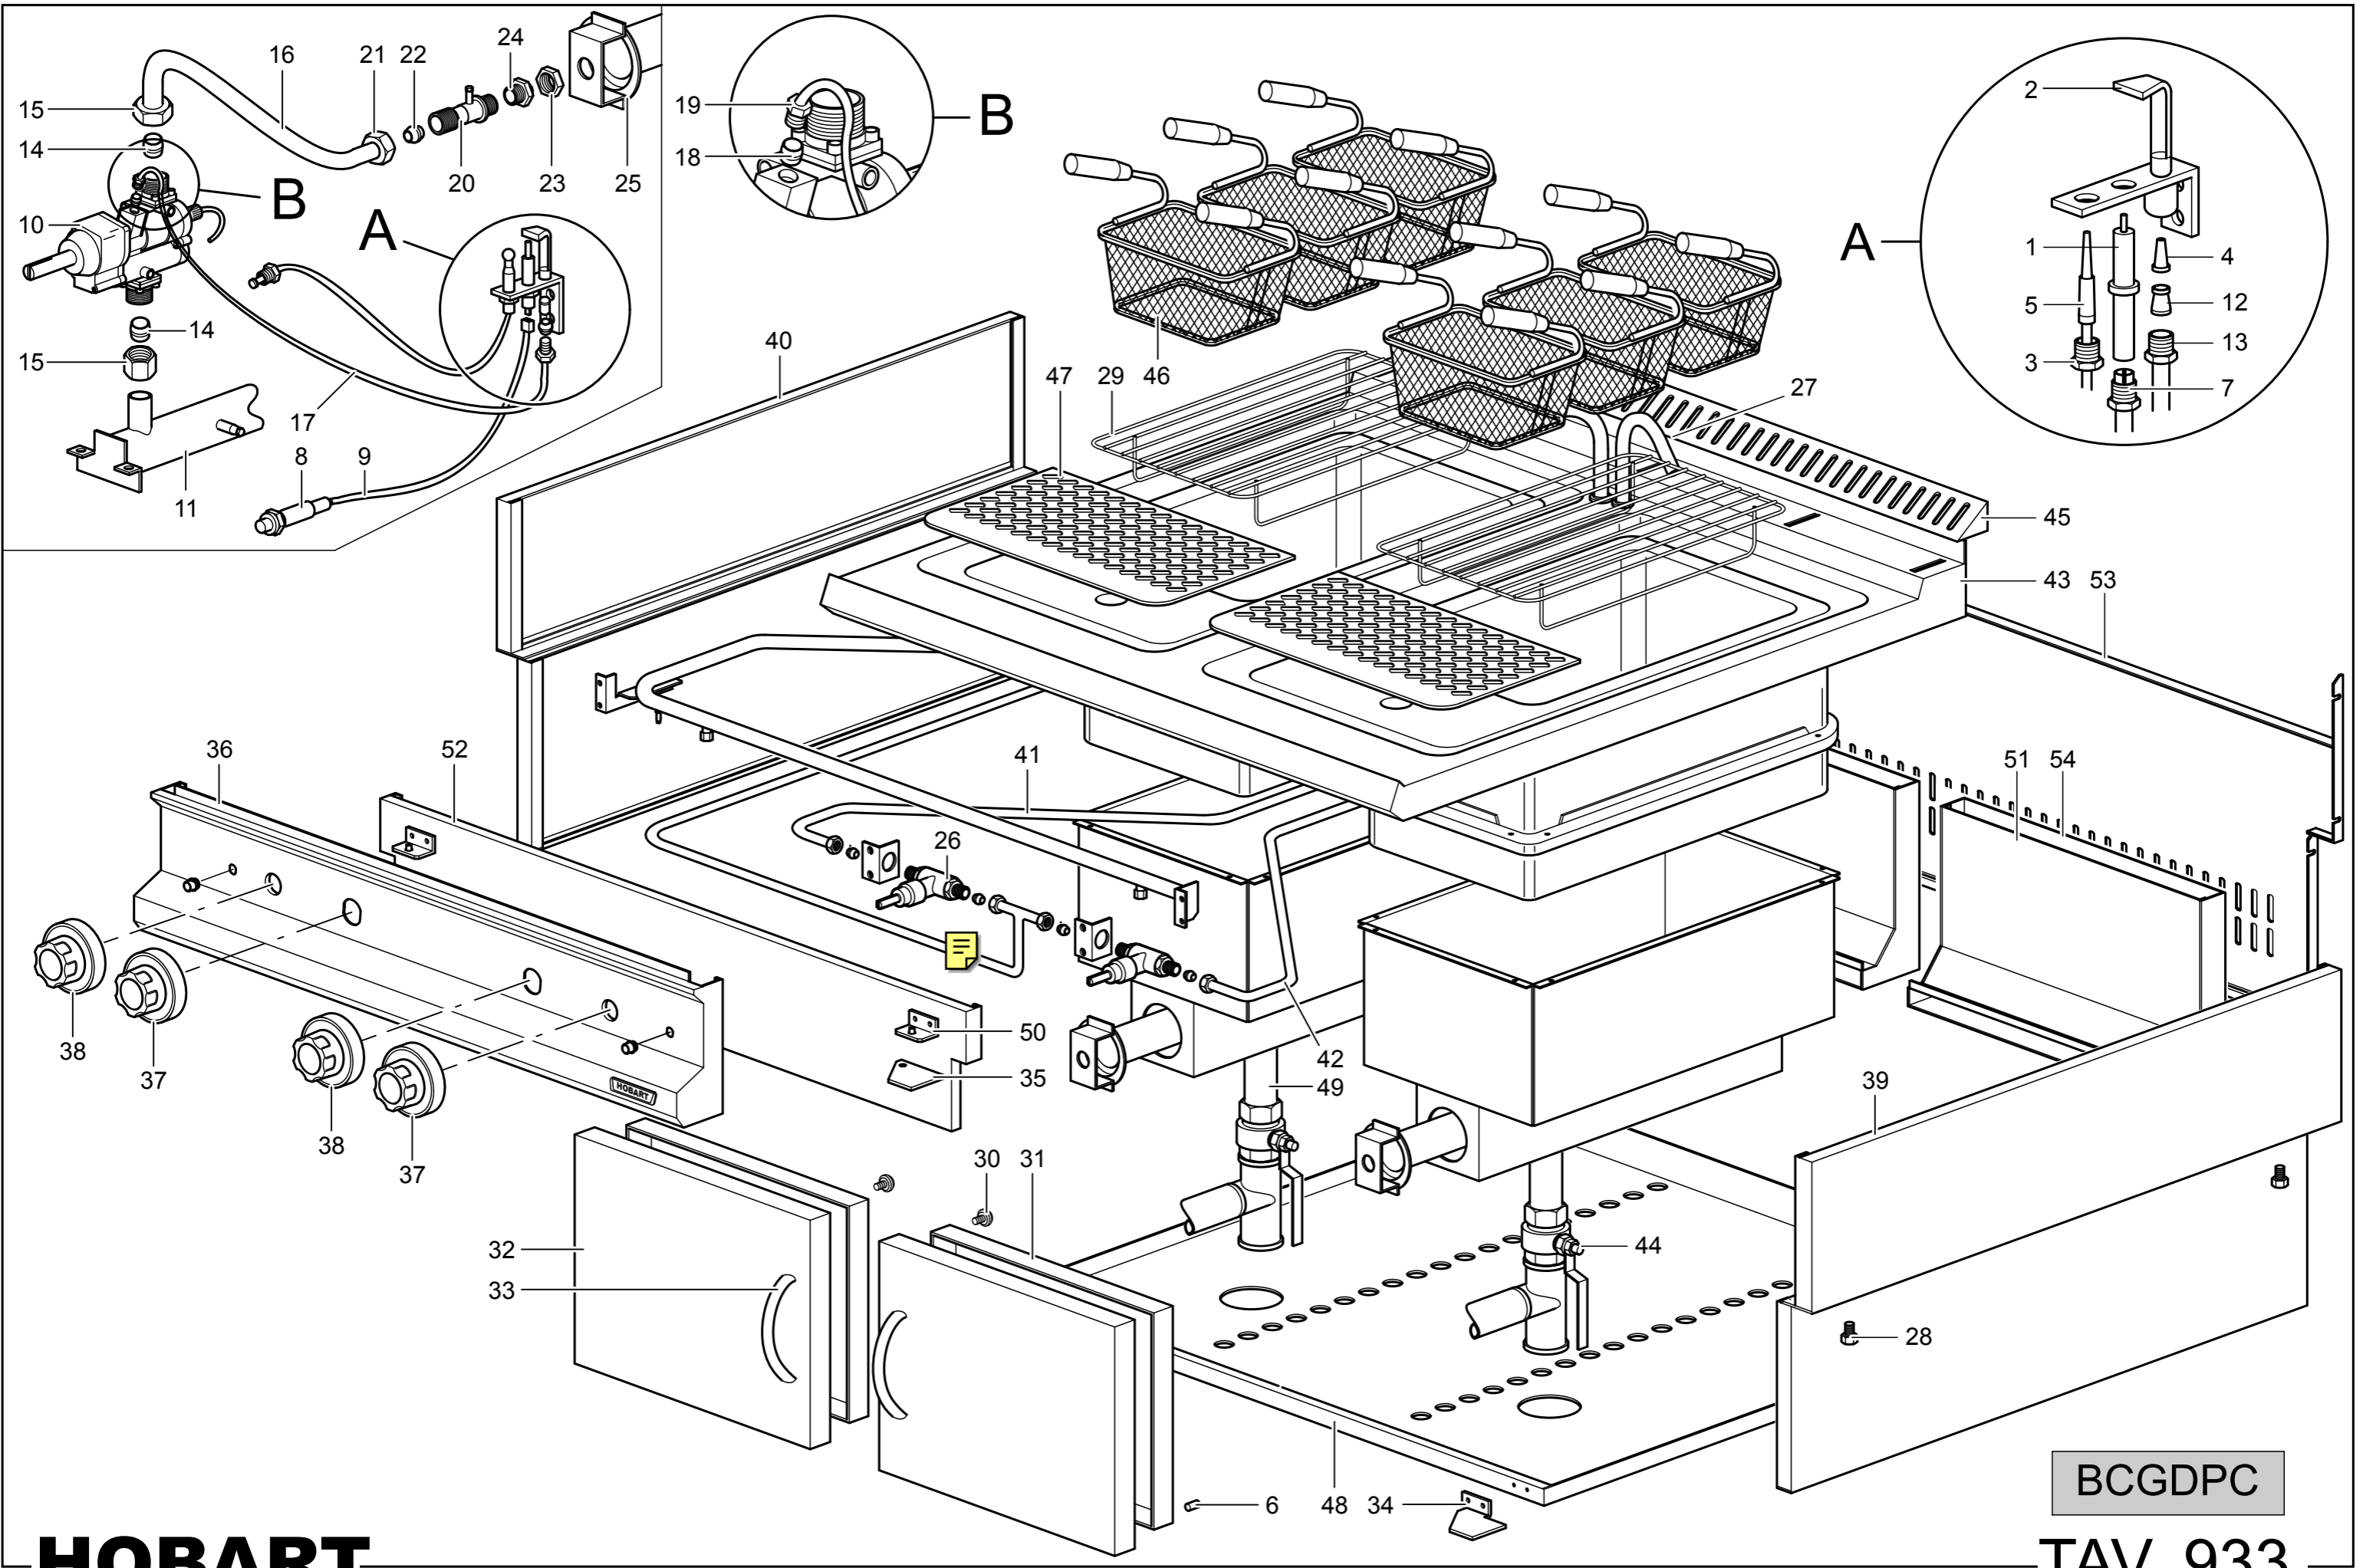

HOBART

BCGDPC
Gas Pasta Cooker

Spare Parts

HOBART

BCGDPC

TAV. 933

Key N°	Part N°		Description
1	RTCP800033	(R)	ROUND SPARK
2	RTCP800034	(R)	PILOT
3	RTCP800038		NUT FOR THERMOELEMENT
4	VEDI MANUALE UGELLI		PILOT INJECTOR
5	RTCU900474	(R)	THERMOCOUPLE 75
6	RTBF80021		DOOR RUBBER CAP
7	RTCU900215		FITTING FOR PILOT SPARK PLUG
8	RTCU700020	(R)	PIEZO LIGHTING + NUT
9	RTCU800144	(R)	LIGHTING CABLE
10	RTCU900011	(R)	TAP
11	160116		COLLECTOR
12	RTCU800183		DOUBLE CONE D.6
13	RTCU800182		NUT D.6
14	RTCU900014		BICONE Ø 12 TO FIX TAP
15	RTCU900015		NUT Ø12 TO FIX TAP
16	PACU800742		BURNER DISTRIBUTION PIPE
17	PACU800744		RIGHT PILOT PIPE
18	RTCU900018		DOUBLE CONE D.6
19	RTCU900019		NUT D.6
20	RTCU800180		INJECTOR SUPPORT D.12
21	RTCU800181		NUT D.12 INJECTOR SUPPORT
22	RTCU800195		DOUBLE CONE D.12 INJECTOR SUPPORT
23	RTCU900005		SUPPORT LOCK NUT
25	RTCU700285		BURNER 14KW
24	VEDI MANUALE UGELLI		INJECTOR
26	RTCP700003		WATER TAP
27	RTBF800041		WATER DISTRIBUTOR
28	RTCU700324		FOOT
29	RTCU800343		GRATE FOR BASKET
30	RTTAV00093		MAGNET
31	160095		COUNTER DOOR
32	160096		DOOR
33	160270		COVER
34	164963		LEFT HINGE
35	164962		RIGHT HINGE
36	163207		CONTROL PANEL
37	163114+163079	(R)	COLD WATER TAP KNOB+RING
38	162481+163082	(R)	SAFETY VALVE KNOB+RING
39	160433		RIGHT SIDE
40	160434		LEFT SIDE

(R) = - Recommended spare parts

Key N°	Part N°	Description
41	160133	LEFT WATER FEEDING PIPE
42	160114	RIGHT WATER FEEDING PIPE
43	164650	BOWL
44	160596	WATER DISCHARGE TAP
45	163221	WORK PLANE GRATE
46	A800001260	BASKET 1/3 16X29X21,5
47	GACU800181	BASKET SUPPORT PANEL
48	160122	LOWER PLANE INOX
49	MPGOM27T00	RUBBER PIPE
50	160028	BRACKET TO FIX THE CONTROL PANEL
51	160105	FLUE FRONT WALL
52	160108	FRONT CROSSBAR
53	160110	BACK CROSSBAR
54	160104	FLUE REAR WALL

(R) = - Recommended spare parts