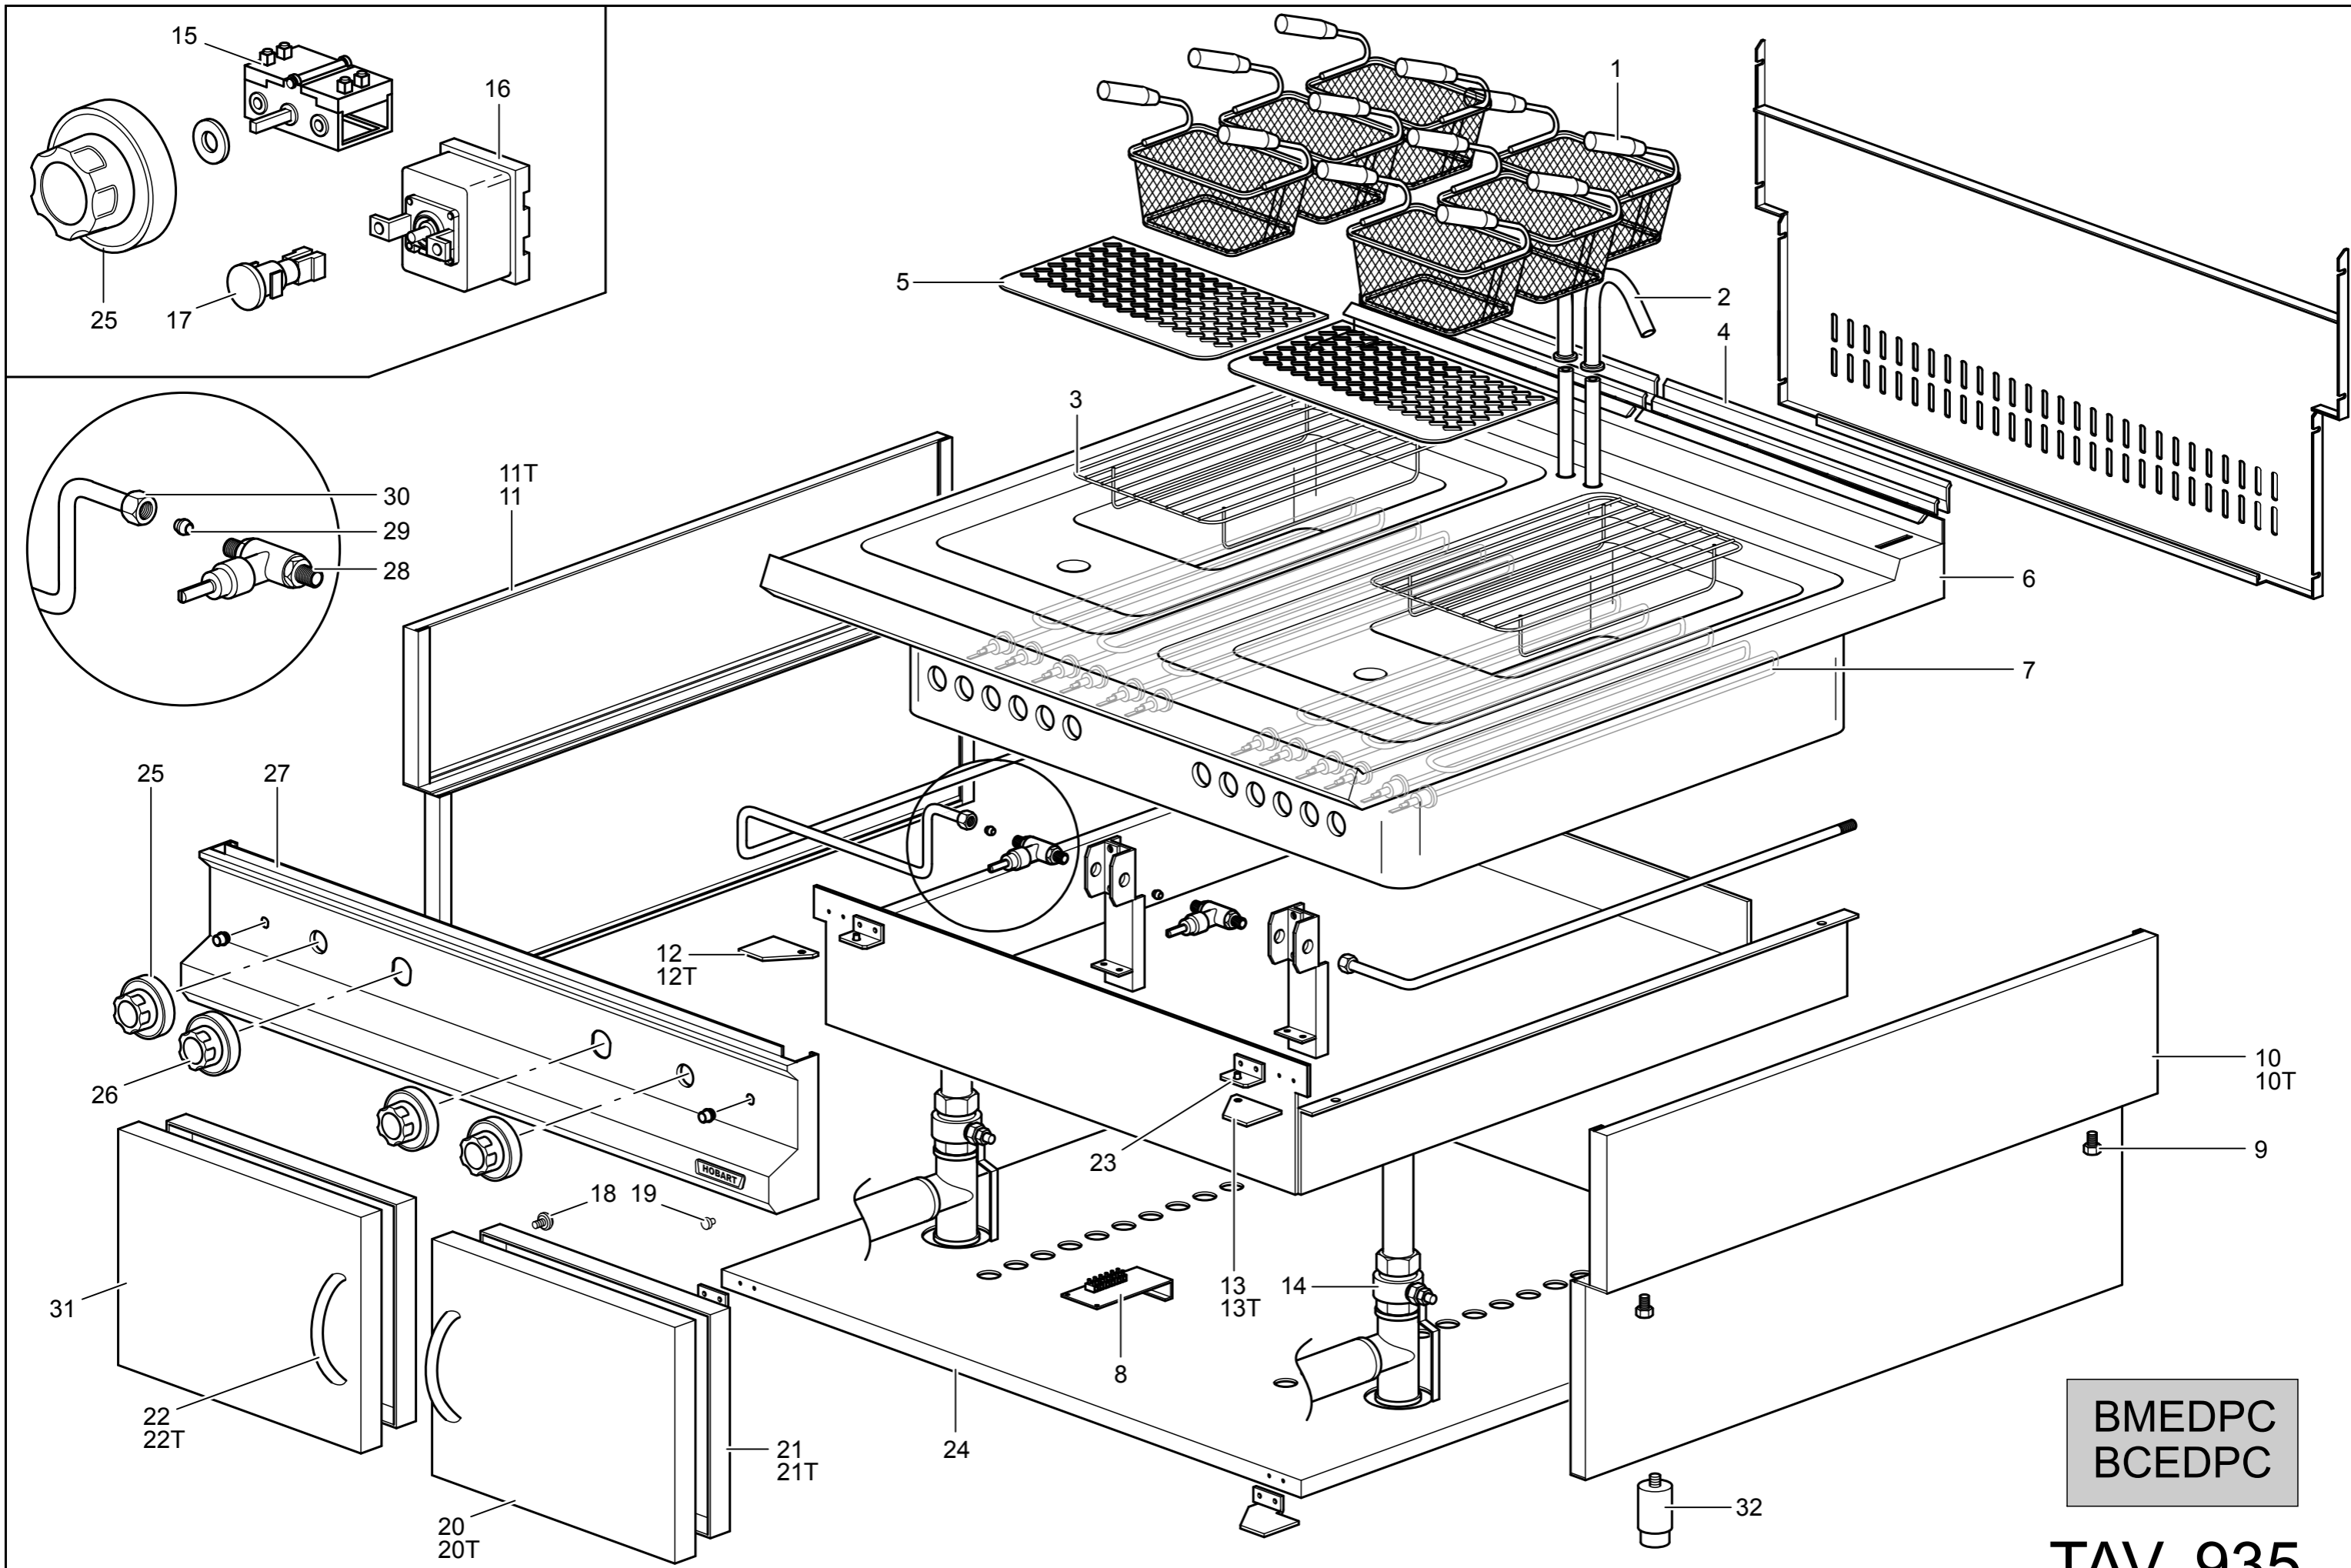

**HOBART**

***Electric Pasta Cooker***  
**BCEDPC / BMEDPC**

***Spare Parts***

BMEDPC  
BCEDPC

Key N°	Part N°	Description
1	A800001260	BASKET 1/ 3 16X29X21,5
2	RTBF800041	WATER DISTRIBUTOR
3	RTCU800343	GRATE FOR BASKET
4	163221	WORK PLANE GRATE
5	GACU800181	BASKET SUPPORT PANEL
6	163903	BOWL
7	RTCU800342	(R) R. EC45/ 2 3KW
8	RTBF900045	TERMINAL BOARD
9	RTCU700324	FOOT
10T	160433	RIGHT SIDE <b>(BCEDPC)</b>
10	162676	RIGHT SIDE <b>(BMEDPC)</b>
11T	160434	LEFT SIDE <b>(BCEDPC)</b>
11	162677	LEFT SIDE <b>(BMEDPC)</b>
12T	164962	LEFT HINGE <b>(BCEDPC)</b>
12	162198	LEFT HINGE <b>(BMEDPC)</b>
13T	164963	RIGHT HINGE <b>(BCEDPC)</b>
13	162199	RIGHT HINGE <b>(BMEDPC)</b>
14	RTBF800073	WATER DISCHARGE TAP
15	RTCP900036	COMM. CPE
16	RTCP900074	(R) T. L.
17	160505	(R) GREEN WARNING LAMP
18	RTTAV00093	MAGNET
19	RTBF800021	DOOR RUBBER CAP
20T	160096	DOOR <b>(BCEDPC)</b>
20	162196	DOOR <b>(BMEDPC)</b>
21T	160095	COUNTER DOOR <b>(BCEDPC)</b>
21	162197	COUNTER DOOR <b>(BMEDPC)</b>
22T	160270	COVER <b>(BCEDPC)</b>
22	162457	COVER <b>(BMEDPC)</b>
23	160028	BRACKET TO FIX THE CONTROL PANEL
24T	160122	LOWER PLANE <b>(BCEDPC)</b>
24	162727	LOWER PLANE <b>(BMEDPC)</b>
25	163074	COMMUTATOR KNOB
26	163070	COLD WATER TAP KNOB
27	163195	CONTROL PANEL
28	RTCU700003	WATER TAP
29	RTCU900012	DOUBLE CONE D. 10
30	RTCU900013	NUT D. 10
31	162202	LEFT DOOR
32	162267	FOOT

(R) = - Recommended spare parts

As continued product improvement is a policy of HOBART, specifications are subject to change with-out notice.