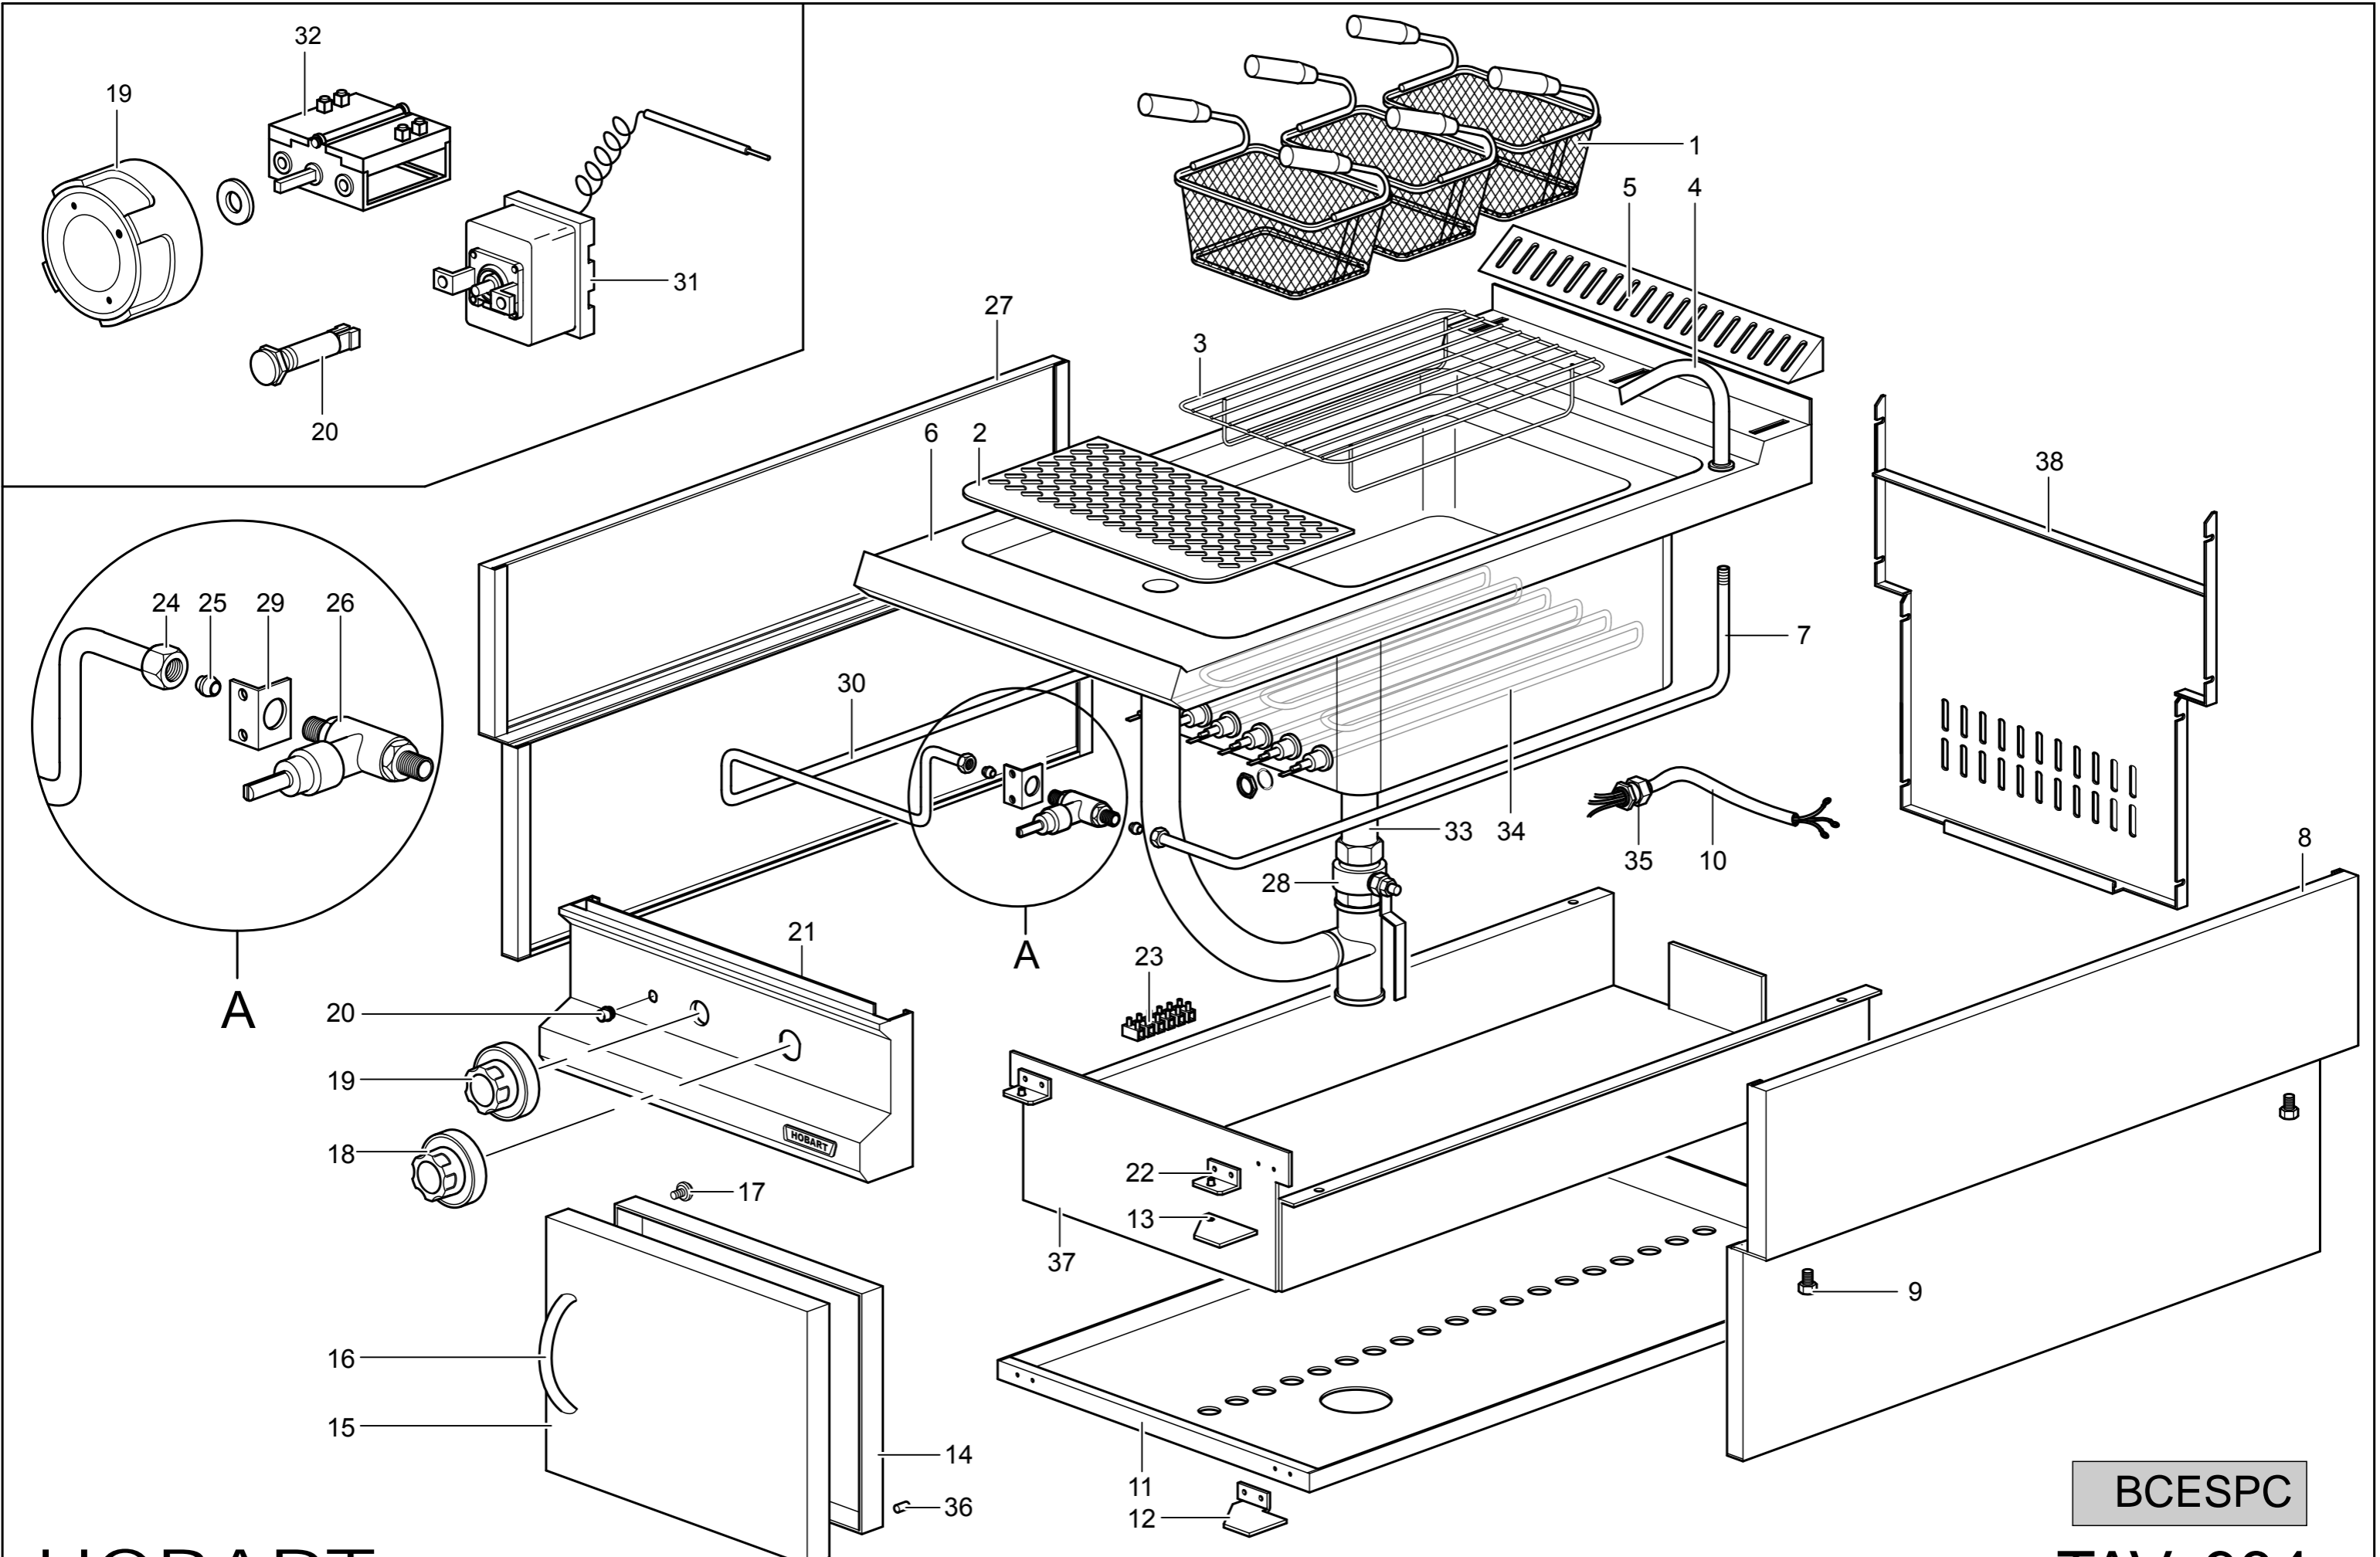

**BCESPC**  
Electric Pasta Cooker

**Spare Parts**

HOBART

BCESPC

TAV. 934

Key N°	Part N°	Description
1	A800001260	BASKET 1/3 16X29X21,5
2	GACU800181	BASKET SUPPORT PANEL
3	RTCU800343	GRATE FOR BASKET
4	RTBF800041	WATER DISTRIBUTOR
5	163222	WORK PLANE GRATE
6	163525	BOWL
7	160133	WATER PIPE DELIVERY
8	160433	RIGHT SIDE
9	RTCU700324	FOOT
10	RTCU900422	CABLE
11	160124	LOWER PLANE INOX
12	164963	LEFT HINGE
13	164963	RIGHT HINGE GC47
14	160083	COUNTER DOOR
15	160084	DOOR
16	160270	COVER
17	RTTAV00093	MAGNET
18	163114+163079	(R) WATER TAP KNOB+RING
19	161227+163075	(R) COMMUTATOR KNOB+RING
20	160505	(R) GREEN WARNING LIGHT
21	163189	CONTROL PANEL
22	160028	BRACKET TO FIX THE CONTROL PANEL
23	RTBF900045	CLAMP
24	RTCU900013	NUT Ø 10
25	RTCU900012	BICONE Ø10
26	RTCP700003	WATER TAP
27	160434	LEFT SIDE
28	160596	WATER DISCHARGE TAP
29	160652	SCREW
30	160653	WATER FEEDING TAP
31	RTCP900074	(R) LIMIT THERMOSTAT
32	RTCP900036	(R) COMMUTATOR
33	MPGOM27T00	RUBBER PIPE
34	RTCU800342	R.EC45/2
35	RTBF800138	CABLE CLAMB
36	RTBF800021	DOOR RUBBER CAP
37	160109	BACK CROSSBAR
38	160651	FRONT CROSSBAR

(R) = - Recommended spare parts

**HOBART**

Serial N° 690798 onwards

BCESPC

TAV. 934

Key N°	Part N°	Description
--------	---------	-------------

**Modification to Tank & Elements**

Electric Tilting Brat Pan: Serial N° **690798** onwards  
Increased power from 9 Kw to 12 Kw