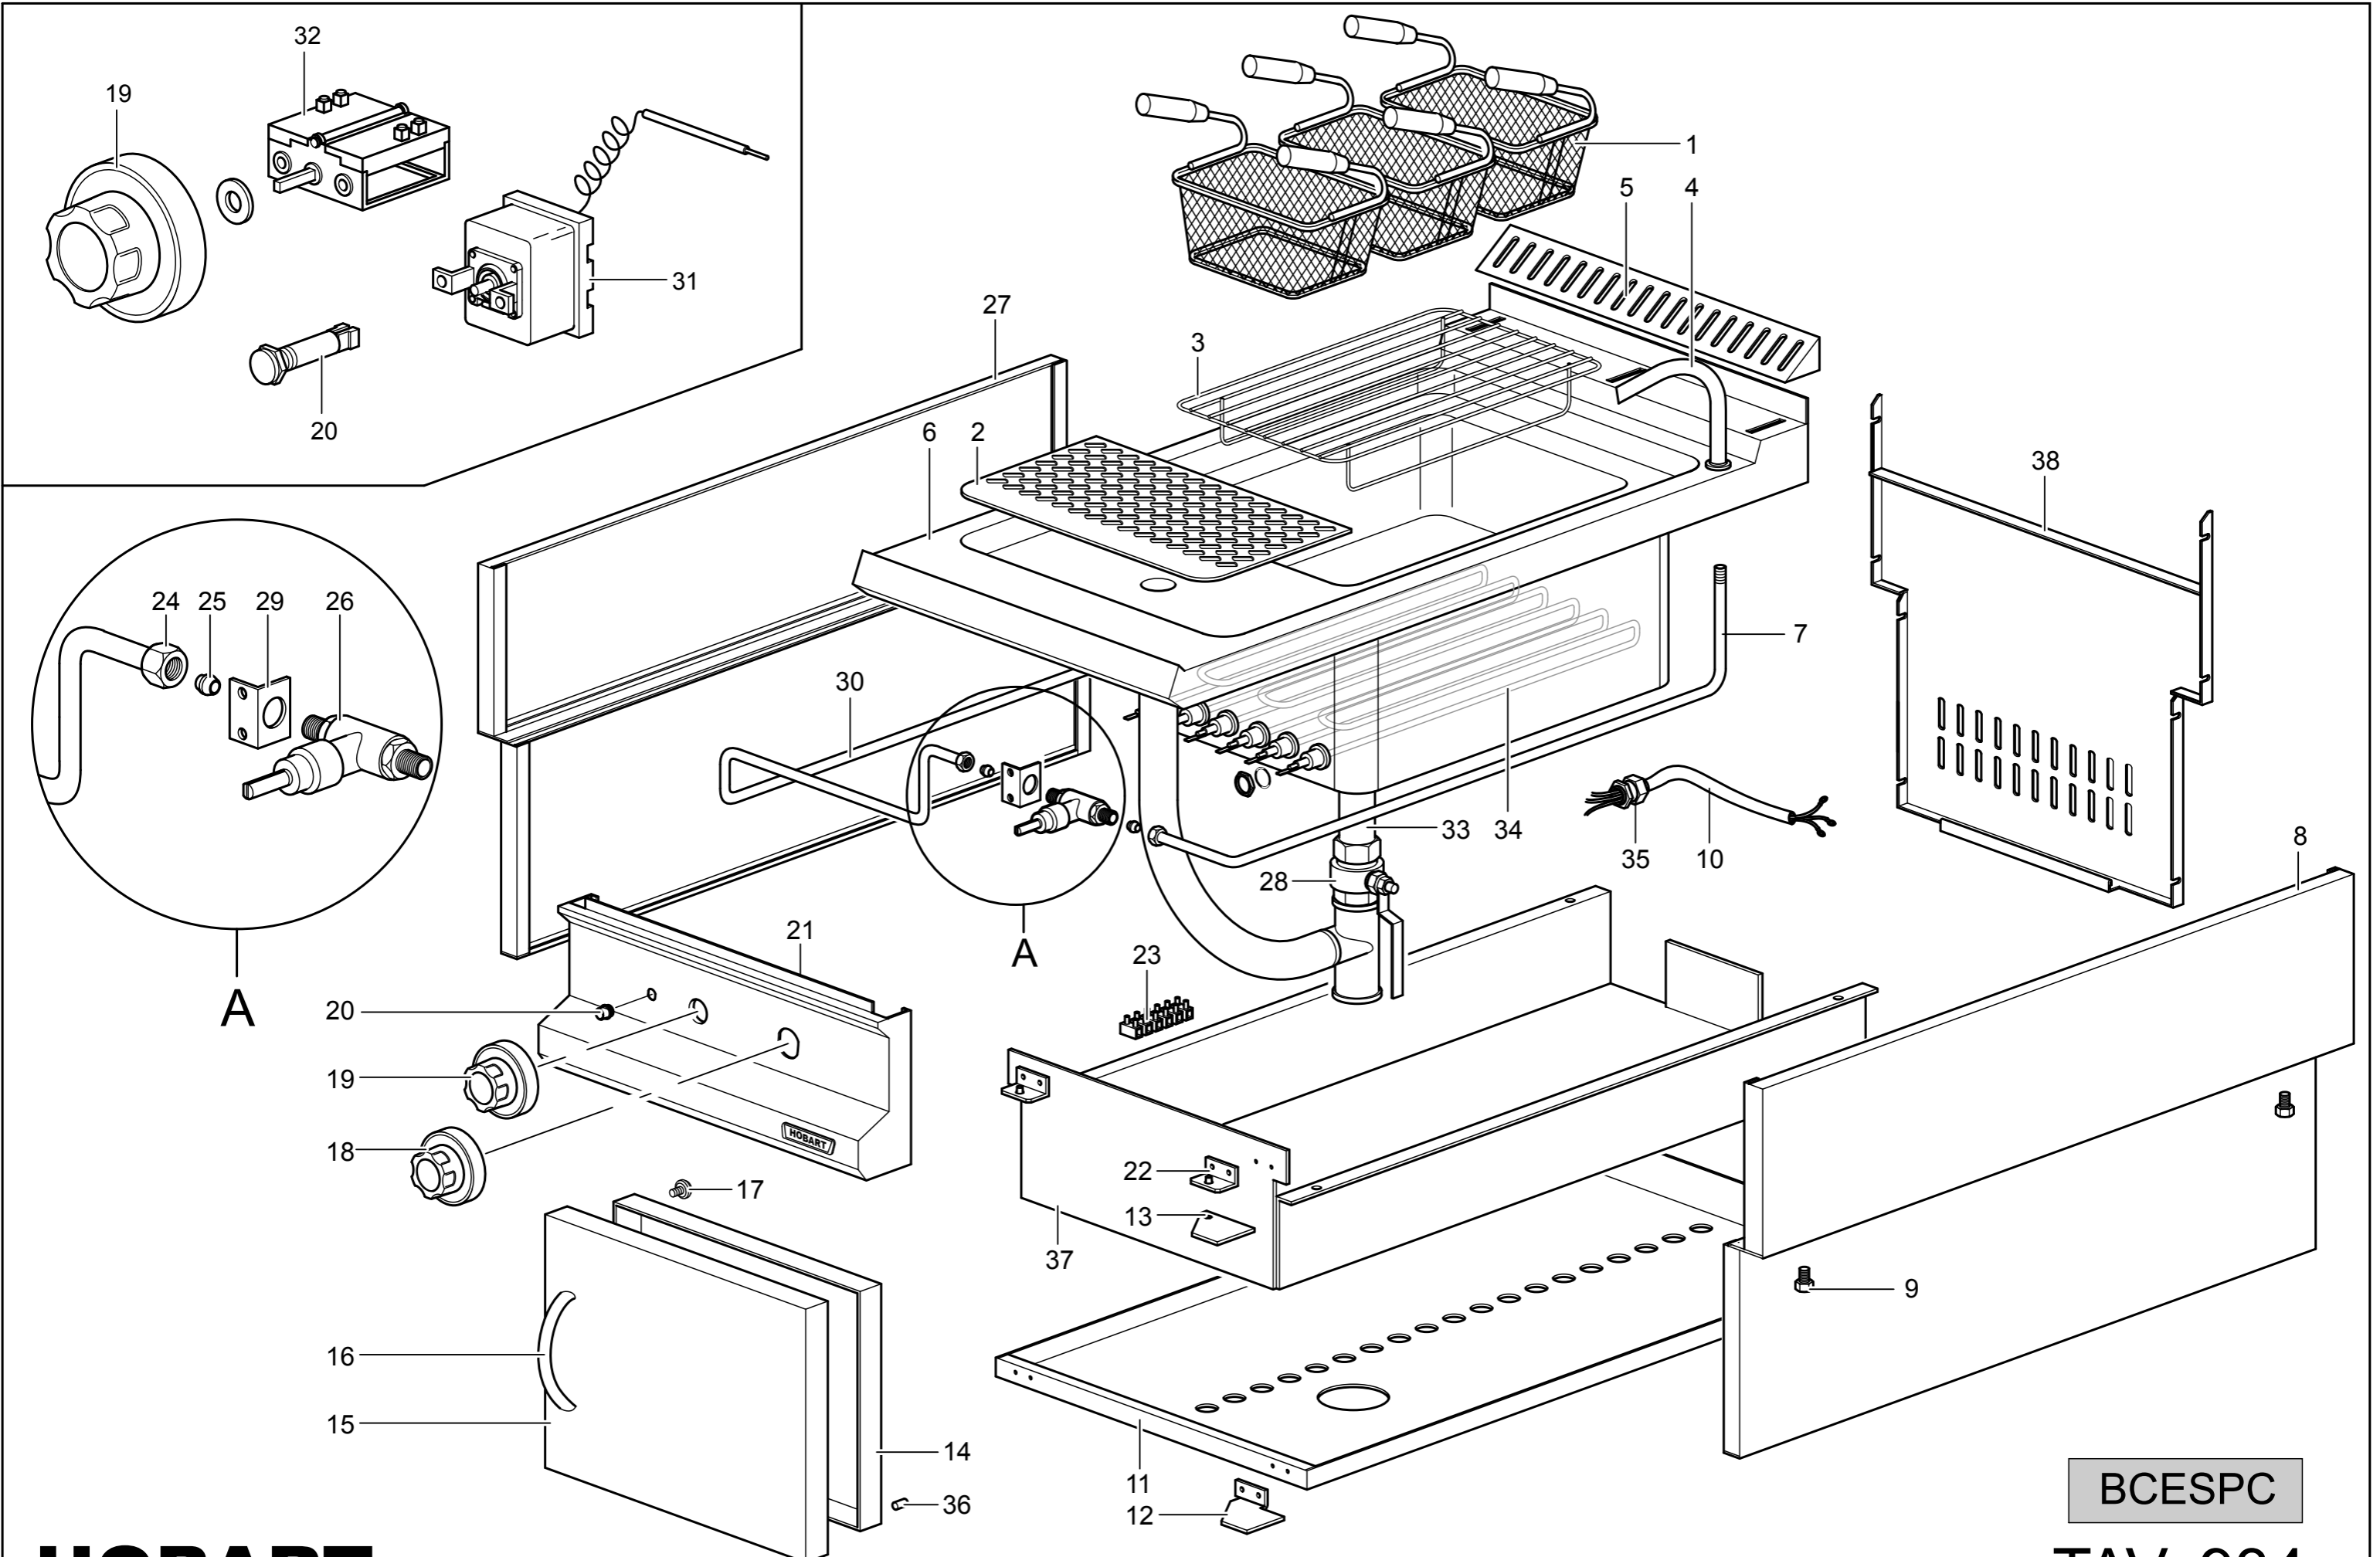

**BCESPC**  
Electric Pasta Cooker

**Spare Parts**

HOBART

BCESPC

TAV. 934

Key N°	Part N°	Description
1	A800001260	BASKET 1/3 16X29X21,5
2	GACU800181	BASKET SUPPORT PANEL
3	RTCU800343	GRATE FOR BASKET
4	RTBF800041	WATER DISTRIBUTOR
5	163222	WORK PLANE GRATE
6	163525	BOWL
7	160133	WATER PIPE DELIVERY
8	160433	RIGHT SIDE
9	RTCU700324	FOOT
10	RTCU900422	CABLE
11	160124	LOWER PLANE INOX
12	164963	LEFT HINGE
13	164963	RIGHT HINGE GC47
14	160083	COUNTER DOOR
15	160084	DOOR
16	160270	COVER
17	RTTAV00093	MAGNET
18	163114+163079	(R) WATER TAP KNOB+RING
19	161227+163075	(R) COMMUTATOR KNOB+RING
20	160505	(R) GREEN WARNING LIGHT
21	163189	CONTROL PANEL
22	160028	BRACKET TO FIX THE CONTROL PANEL
23	RTBF900045	CLAMP
24	RTCU900013	NUT Ø 10
25	RTCU900012	BICONE Ø10
26	RTCP700003	WATER TAP
27	160434	LEFT SIDE
28	160596	WATER DISCHARGE TAP
29	160652	SCREW
30	160653	WATER FEEDING TAP
31	RTCP900074	(R) LIMIT THERMOSTAT
32	RTCP900036	(R) COMMUTATOR
33	MPGOM27T00	RUBBER PIPE
34	RTCU800342	R.EC45/2
35	RTBF800138	CABLE CLAMB
36	RTBF800021	DOOR RUBBER CAP
37	160109	BACK CROSSBAR
38	160651	FRONT CROSSBAR

(R) = - Recommended spare parts

**HOBART**

Serial N° 690798 onwards

BCESPC

TAV. 934

Key N°	Part N°	Description
--------	---------	-------------

**Modification to Tank & Elements**

Electric Tilting Brat Pan: Serial N° **690798** onwards  
Increased power from 9 Kw to 12 Kw