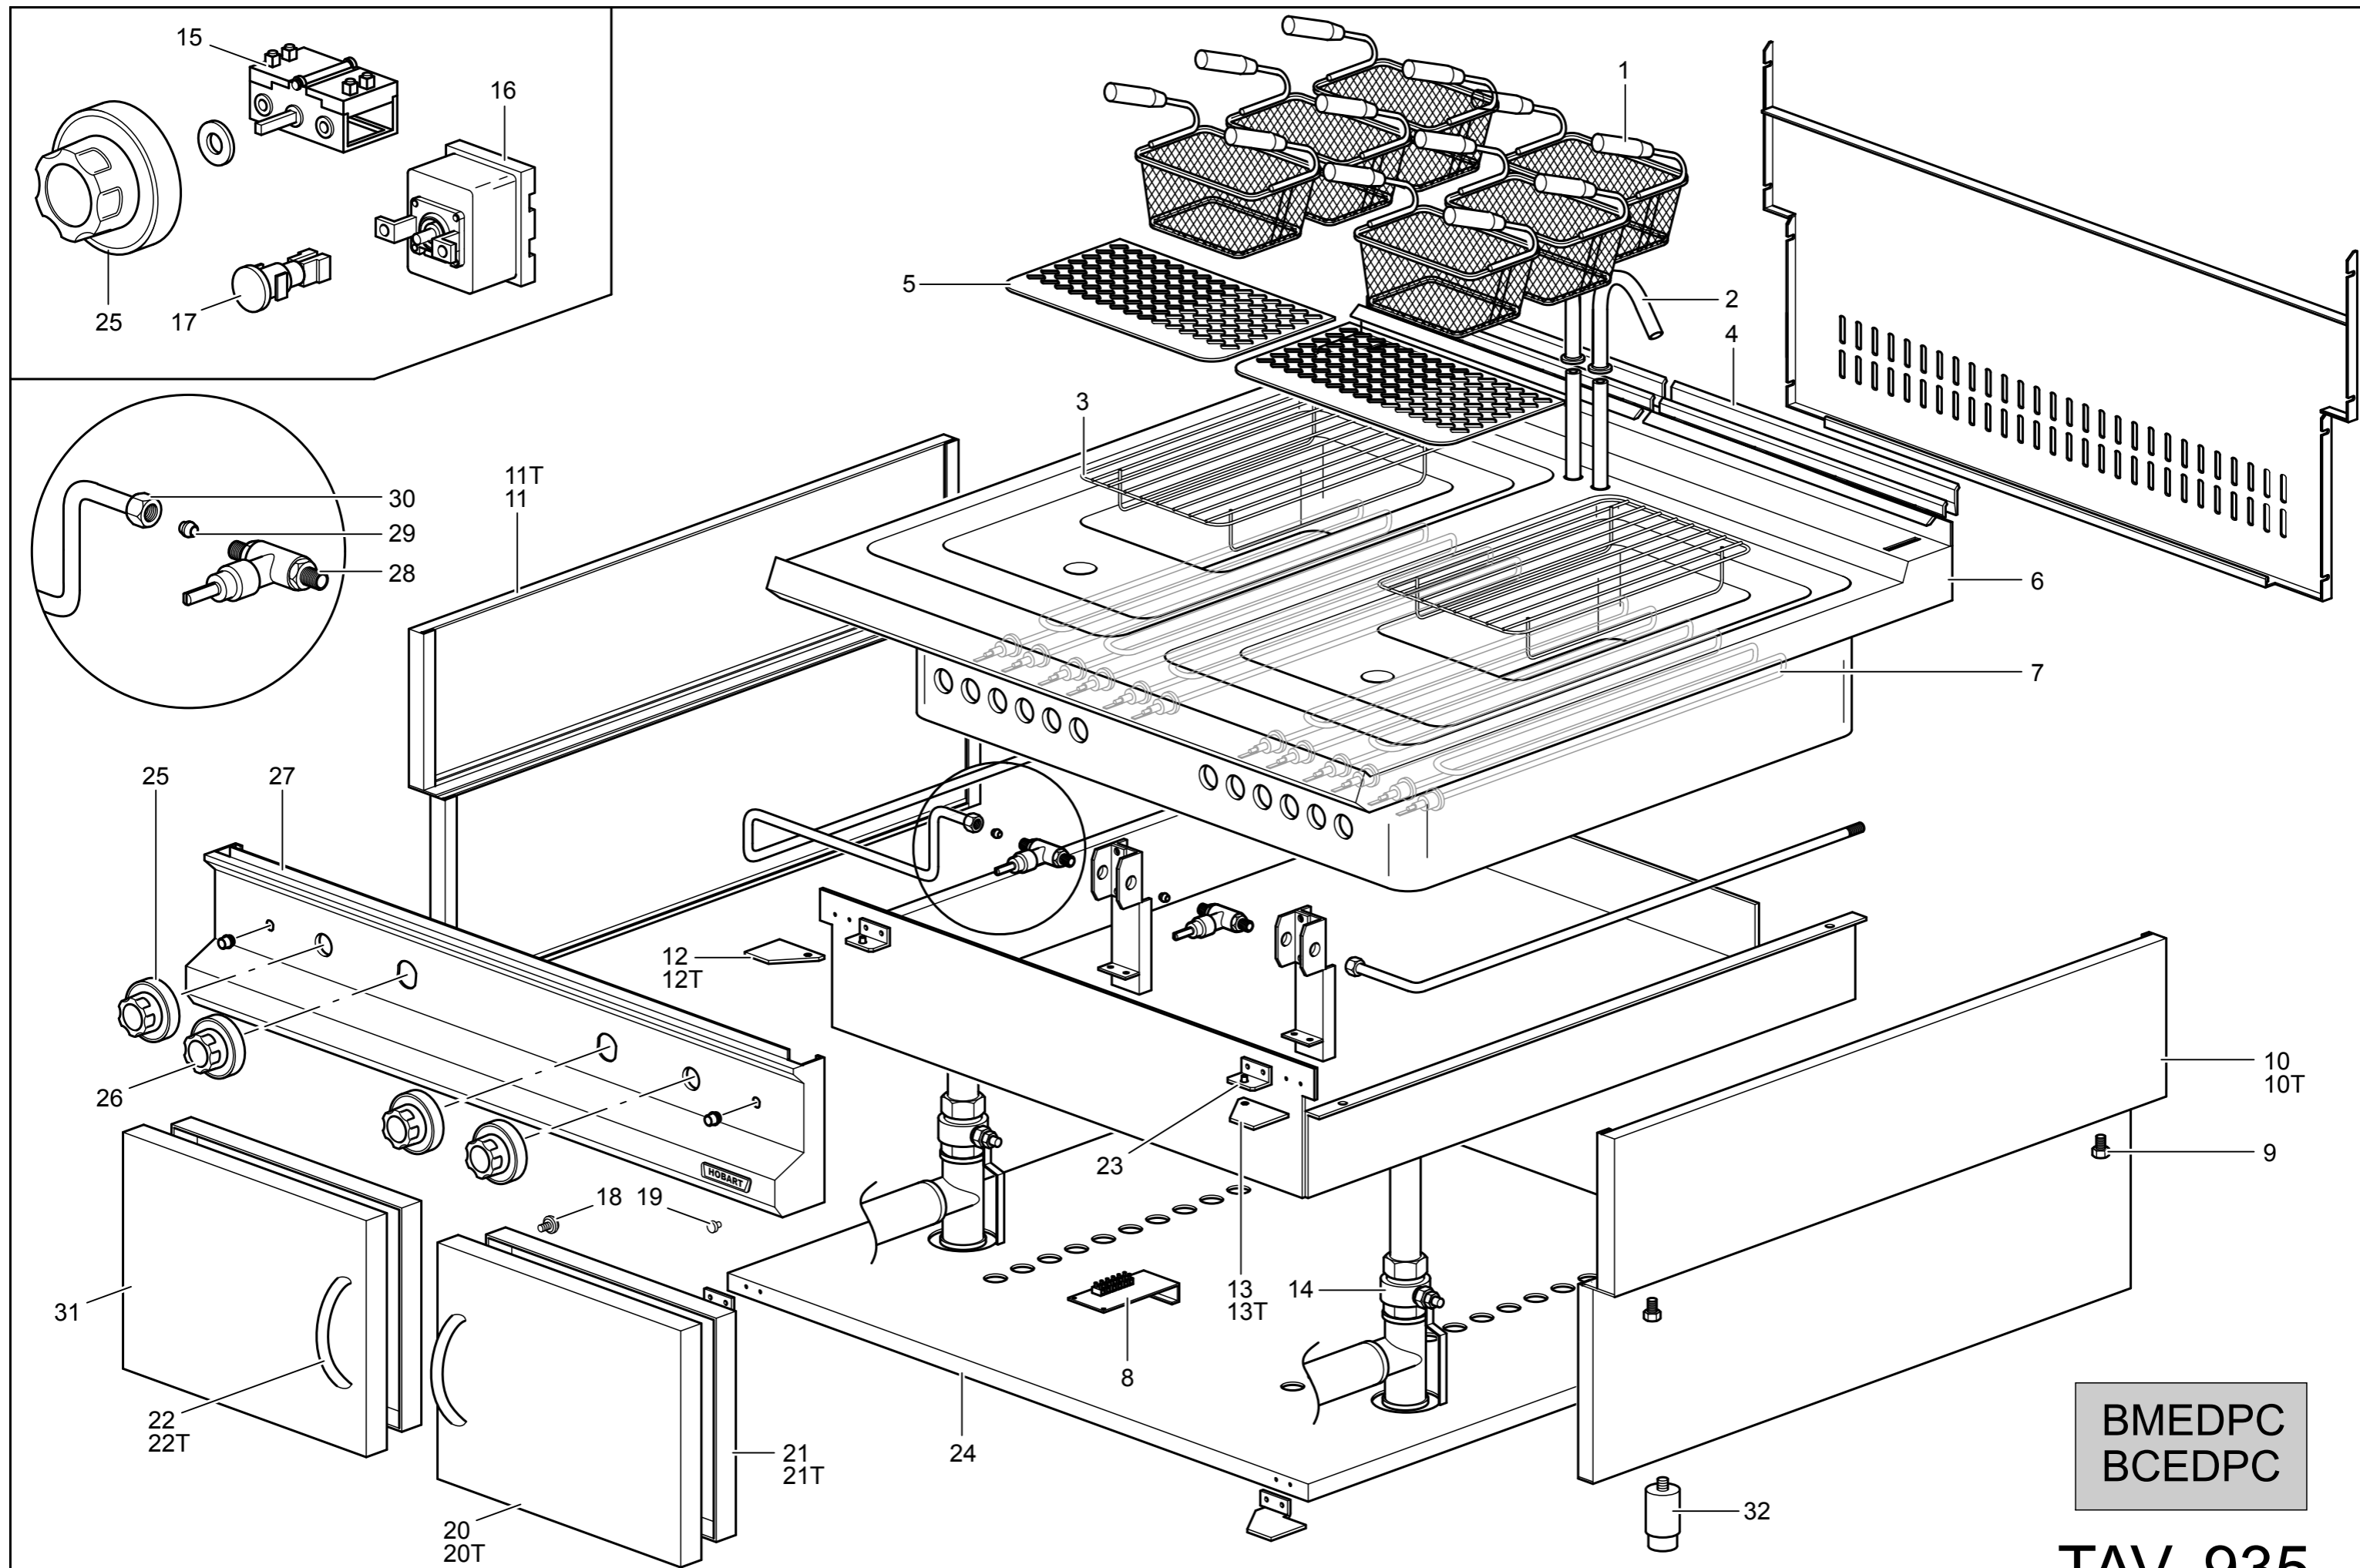

HOBART

Electric Pasta Cooker
BCEDPC / BMEDPC

Spare Parts

BMEDPC
BCEDPC

TAV. 935

Key N°	Part N°	Description
1	A800001260	BASKET 1/ 3 16X29X21,5
2	RTBF800041	WATER DISTRIBUTOR
3	RTCU800343	GRATE FOR BASKET
4	163221	WORK PLANE GRATE
5	GACU800181	BASKET SUPPORT PANEL
6	163903	BOWL
7	RTCU800342	(R) R. EC45/ 2 3KW
8	RTBF900045	TERMINAL BOARD
9	RTCU700324	FOOT
10T	160433	RIGHT SIDE (BCEDPC)
10	162676	RIGHT SIDE (BMEDPC)
11T	160434	LEFT SIDE (BCEDPC)
11	162677	LEFT SIDE (BMEDPC)
12T	164962	LEFT HINGE (BCEDPC)
12	162198	LEFT HINGE (BMEDPC)
13T	164963	RIGHT HINGE (BCEDPC)
13	162199	RIGHT HINGE (BMEDPC)
14	RTBF800073	WATER DISCHARGE TAP
15	RTCP900036	COMM. CPE
16	RTCP900074	(R) T. L.
17	160505	(R) GREEN WARNING LAMP
18	RTTAV00093	MAGNET
19	RTBF800021	DOOR RUBBER CAP
20T	160096	DOOR (BCEDPC)
20	162196	DOOR (BMEDPC)
21T	160095	COUNTER DOOR (BCEDPC)
21	162197	COUNTER DOOR (BMEDPC)
22T	160270	COVER (BCEDPC)
22	162457	COVER (BMEDPC)
23	160028	BRACKET TO FIX THE CONTROL PANEL
24T	160122	LOWER PLANE (BCEDPC)
24	162727	LOWER PLANE (BMEDPC)
25	163074	COMMUTATOR KNOB
26	163070	COLD WATER TAP KNOB
27	163195	CONTROL PANEL
28	RTCU700003	WATER TAP
29	RTCU900012	DOUBLE CONE D. 10
30	RTCU900013	NUT D. 10
31	162202	LEFT DOOR
32	162267	FOOT

(R) = - Recommended spare parts

As continued product improvement is a policy of HOBART, specifications are subject to change with-out notice.