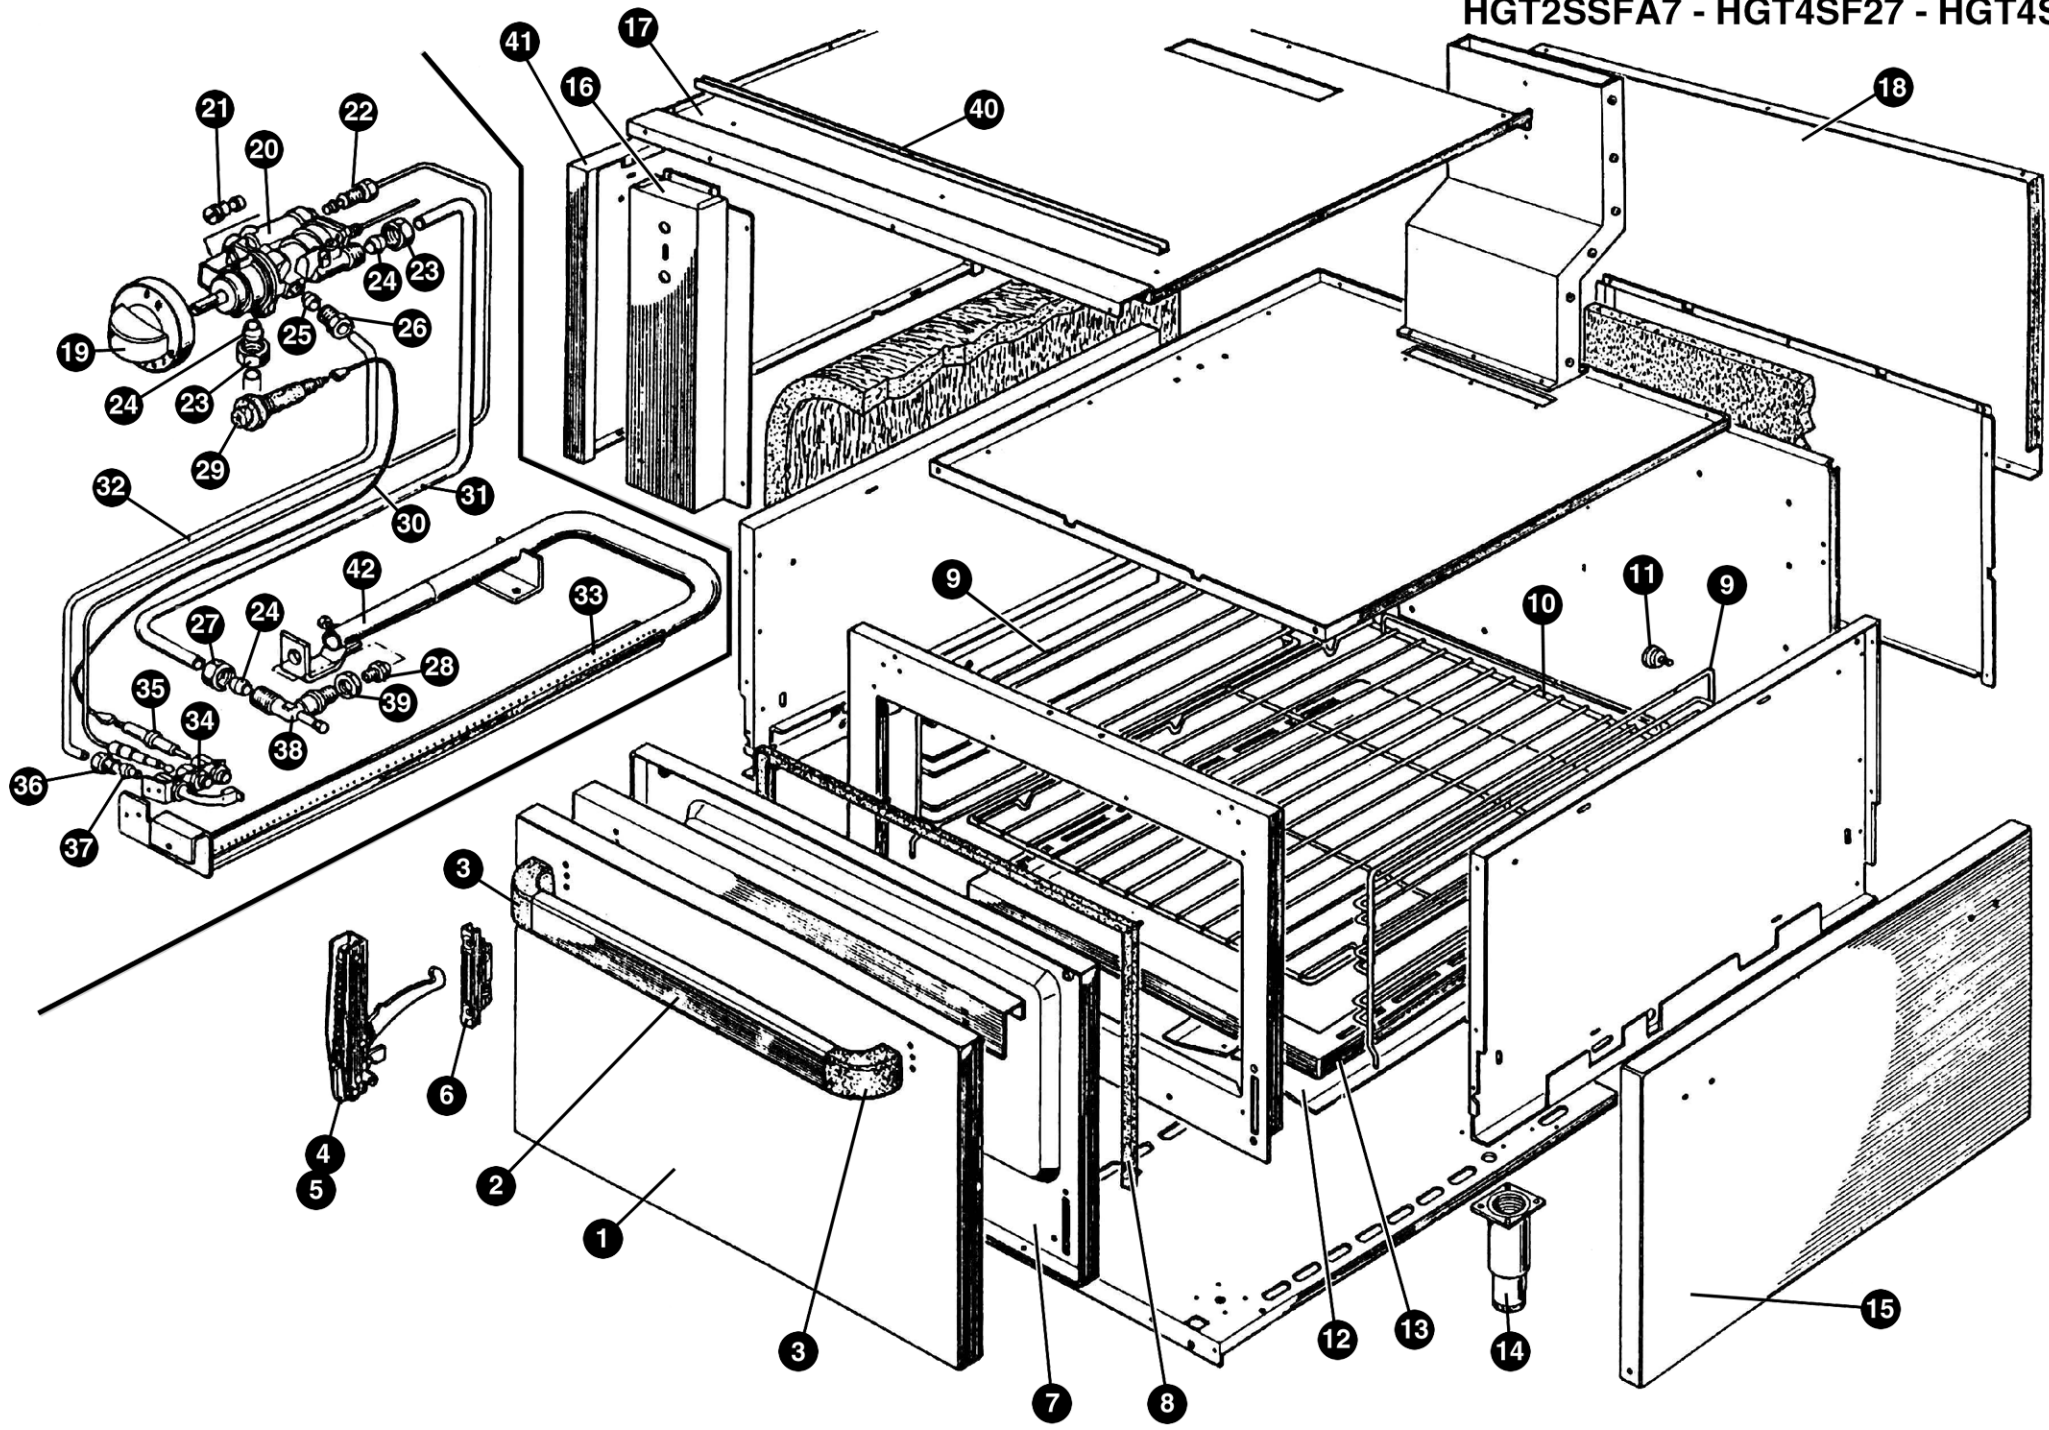

HOBART

Oven - Section

HG4SF7 - HG6SFA7 - HG2SDMF7
HG2SSMF7 - HGTF7 - HGT2SDFA7
HGT2SSFA7 - HGT4SF27 - HGT4SFA7

Oven - Section

HG4SF7 - HGSFA7 - HG2SDMF7
HG2SSMF7 - HGTF7 - HGT2SDFA7
HGT2SSFA7 - HGT4SF27 - HGT4SFA7

Key No	Part No	Description
1	PACU700569	Oven door
2	PACU700447	Oven door handle
3	RTCU700291	Handle
4	RTCU900027	Oven door left hinge
5	RTCU900026	Oven door right hinge
6	RTCU900004	Hinge support
7		
8	RTCU800097	Oven door gasket
9	RTCU700342	Oven lateral grate
10	RTCU700341	Grate
11	RTCU700002	Grate connection
12	PACU700587	Air conveyor
13	GACU700132	Oven Base/Crumb Tray
14		
15		
16		
17		
18		
19	RTCU700344	Thermostat handle
20	RTCU700289	Gas thermostat
21		
22		
23	RTCU700297	Nut for pipe Ø 10
24	RTCU900012	Bicone Ø10
25	RTCU900018	Bicone for pipe Ø 6
26	RTCU900019	Nut for pipe Ø 6
27	RTCU900013	Nut
28		
29	RTCU700020	Piezo lighting
30		
31		
32		
33	RTCU700377	Oven burner
34	RTCP800034	Pilot body
35	RTCP800033	Spark plug
36	RTCP800038	Thermocouple fitting
37	RTCP800041	Injector pilot Ø 0,19 for LPG
39	RTCU900337	Injector support
40		
41		
42