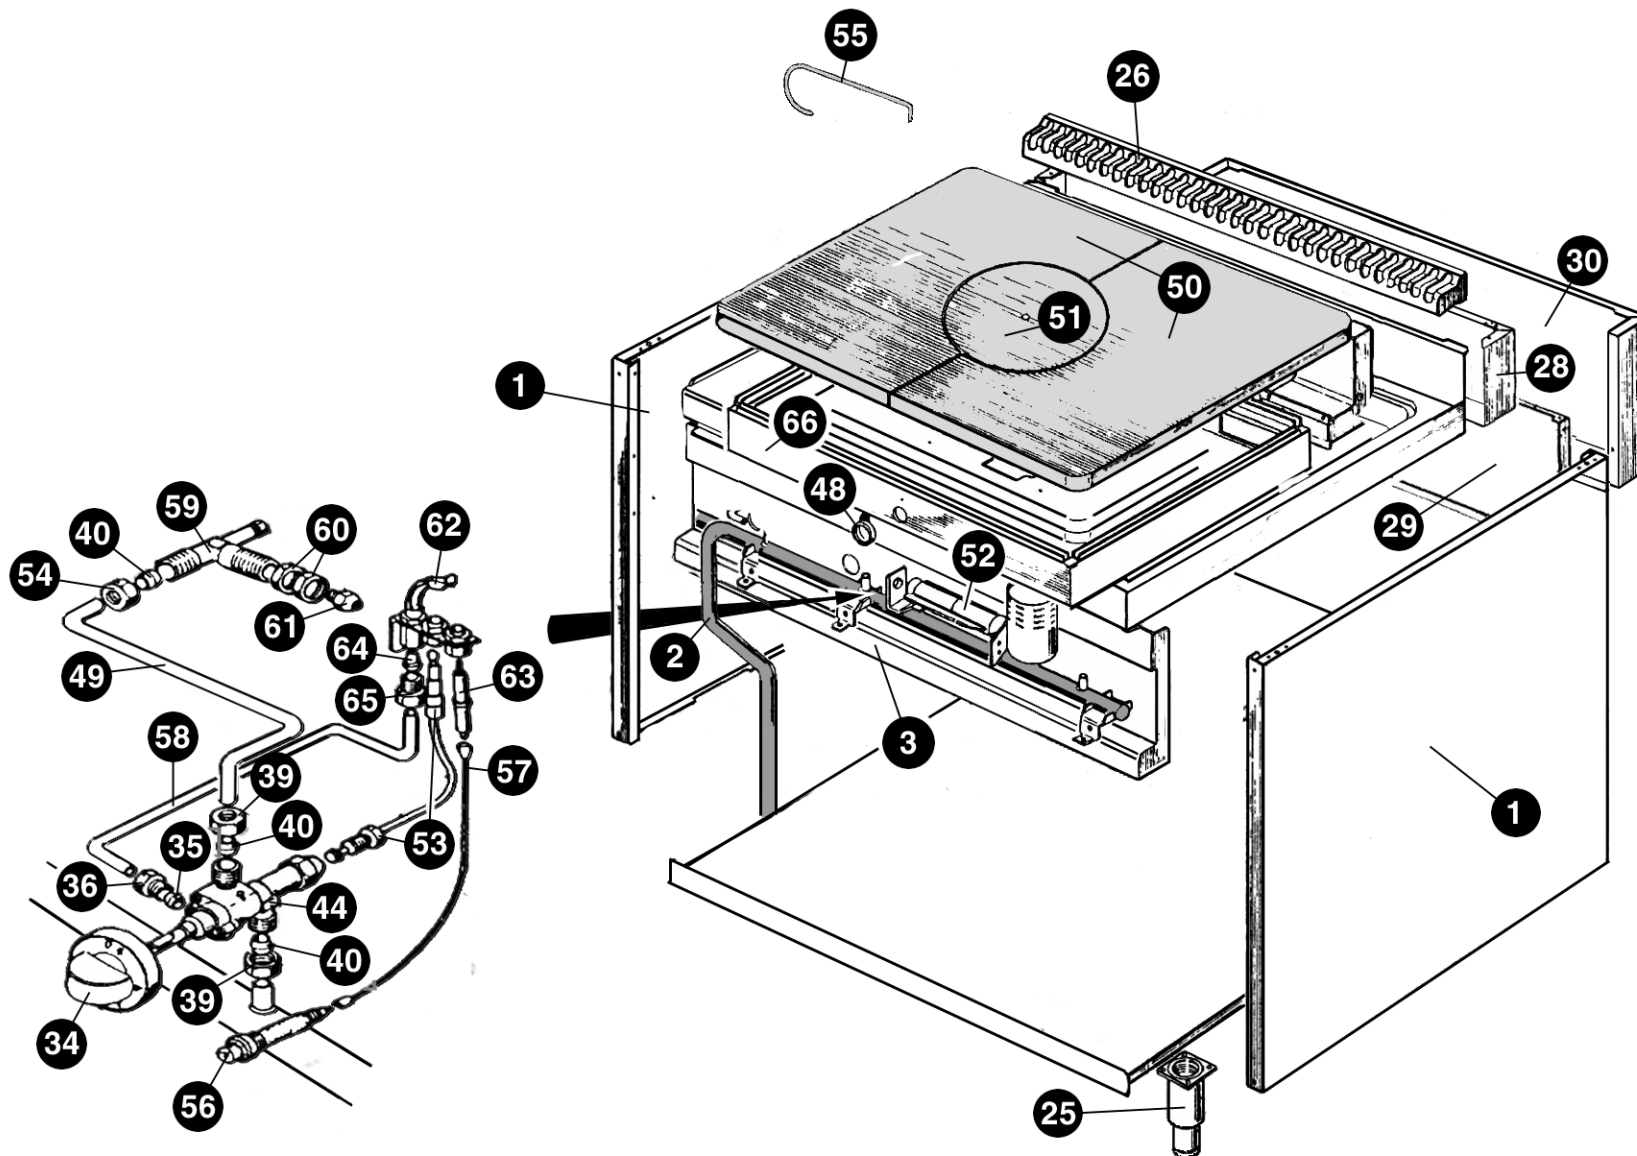

Gas Range Solid Tops
HGTF7 - HGT2SDFA7 - HGT4SF27

Spare Parts

Key No	Part No	Description
1	PACU700424	SIDE
2	RTCU700398	COLLECTOR
	RTCU700730	*
3	GACU700139	CONTROL PANEL
14	PACU700548	WORK PLANE
25	RTCU700277	STAINLESS STEEL FOOT
26	GACU700118	CHIMNEY GRILL
28	PACU700485	STAINLESS STEEL BACK PANEL
29	PACU700485	STAINLESS STEEL BACK PANEL
34	RTCU700308	SAFETY VALVE KNOB
35	RTCU900018	BICONE FOR PIPE Ø 6
36	RTCU900019	NUT FOR PIPE Ø 6
39	RTCU700297	NUT FOR PIPE Ø 10
40	RTCU900012	DOUBLE CONE D.10
44	RTCU700259	TAP
48	RTBF900054	SPY-HOLE
49	PACU700552	FEEDING PIPE FOR BURNER
50	RTCU700288	COOKING PLANE
52	GACU700131	GAS SOLID TOP BURNER
53	RTCU700296	THERMOCOUPLE
54	RTCU900013	NUT
55	RTCU900030	REMOVAL HOOK
56	RTCU700020	PIEZO LIGHTING
57	RTCU900384	LIGHTING CABLE
58	PACU700553	PILOT PIPE
59	RTCU700001	INJECTOR SUPPORT
60	RTCU900005	SUPPORT LOCK NUT
62	RTCP800034	PILOT BODY
63	RTCP800033	SPARK PLUG
65	RTCP800038	THERMOCOUPLE FITTING
66	PACU700556	COMBUSTION CHAMBER