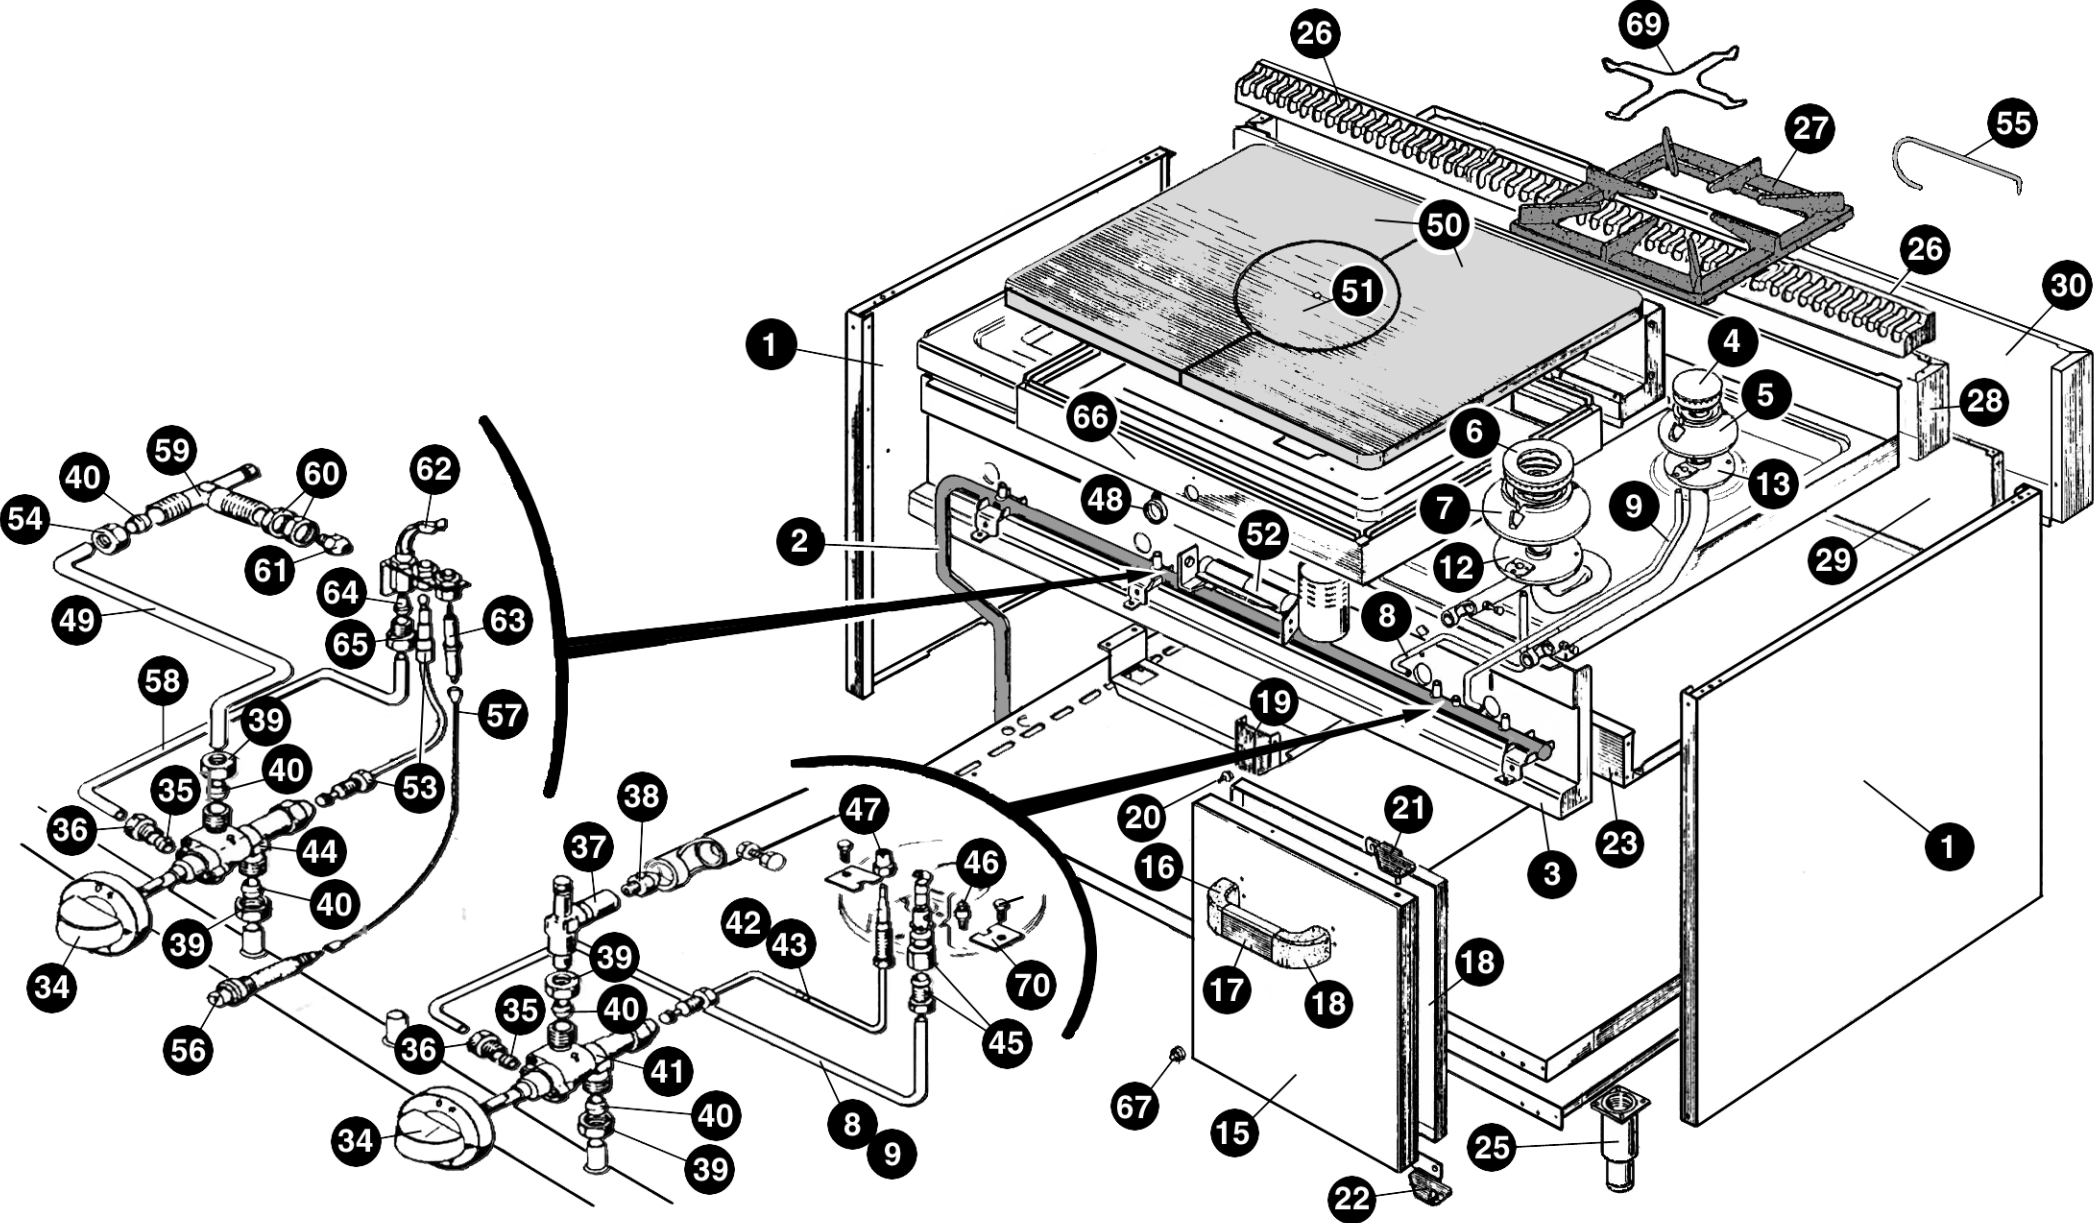

Gas Range Solid Tops
HGTF7 - HGT2SDFA7 - HGT4SF27

Spare Parts

Key No	Part No	Description
1	PACU700424	SIDE
2	RTCU700398	COLLECTOR
	RTCU700730	*
3	GACU700139	CONTROL PANEL
14	PACU700548	WORK PLANE
25	RTCU700277	STAINLESS STEEL FOOT
26	GACU700118	CHIMNEY GRILL
28	PACU700485	STAINLESS STEEL BACK PANEL
29	PACU700485	STAINLESS STEEL BACK PANEL
34	RTCU700308	SAFETY VALVE KNOB
35	RTCU900018	BICONE FOR PIPE Ø 6
36	RTCU900019	NUT FOR PIPE Ø 6
39	RTCU700297	NUT FOR PIPE Ø 10
40	RTCU900012	DOUBLE CONE D.10
44	RTCU700259	TAP
48	RTBF900054	SPY-HOLE
49	PACU700552	FEEDING PIPE FOR BURNER
50	RTCU700288	COOKING PLANE
52	GACU700131	GAS SOLID TOP BURNER
53	RTCU700296	THERMOCOUPLE
54	RTCU900013	NUT
55	RTCU900030	REMOVAL HOOK
56	RTCU700020	PIEZO LIGHTING
57	RTCU900384	LIGHTING CABLE
58	PACU700553	PILOT PIPE
59	RTCU700001	INJECTOR SUPPORT
60	RTCU900005	SUPPORT LOCK NUT
62	RTCP800034	PILOT BODY
63	RTCP800033	SPARK PLUG
65	RTCP800038	THERMOCOUPLE FITTING
66	PACU700556	COMBUSTION CHAMBER