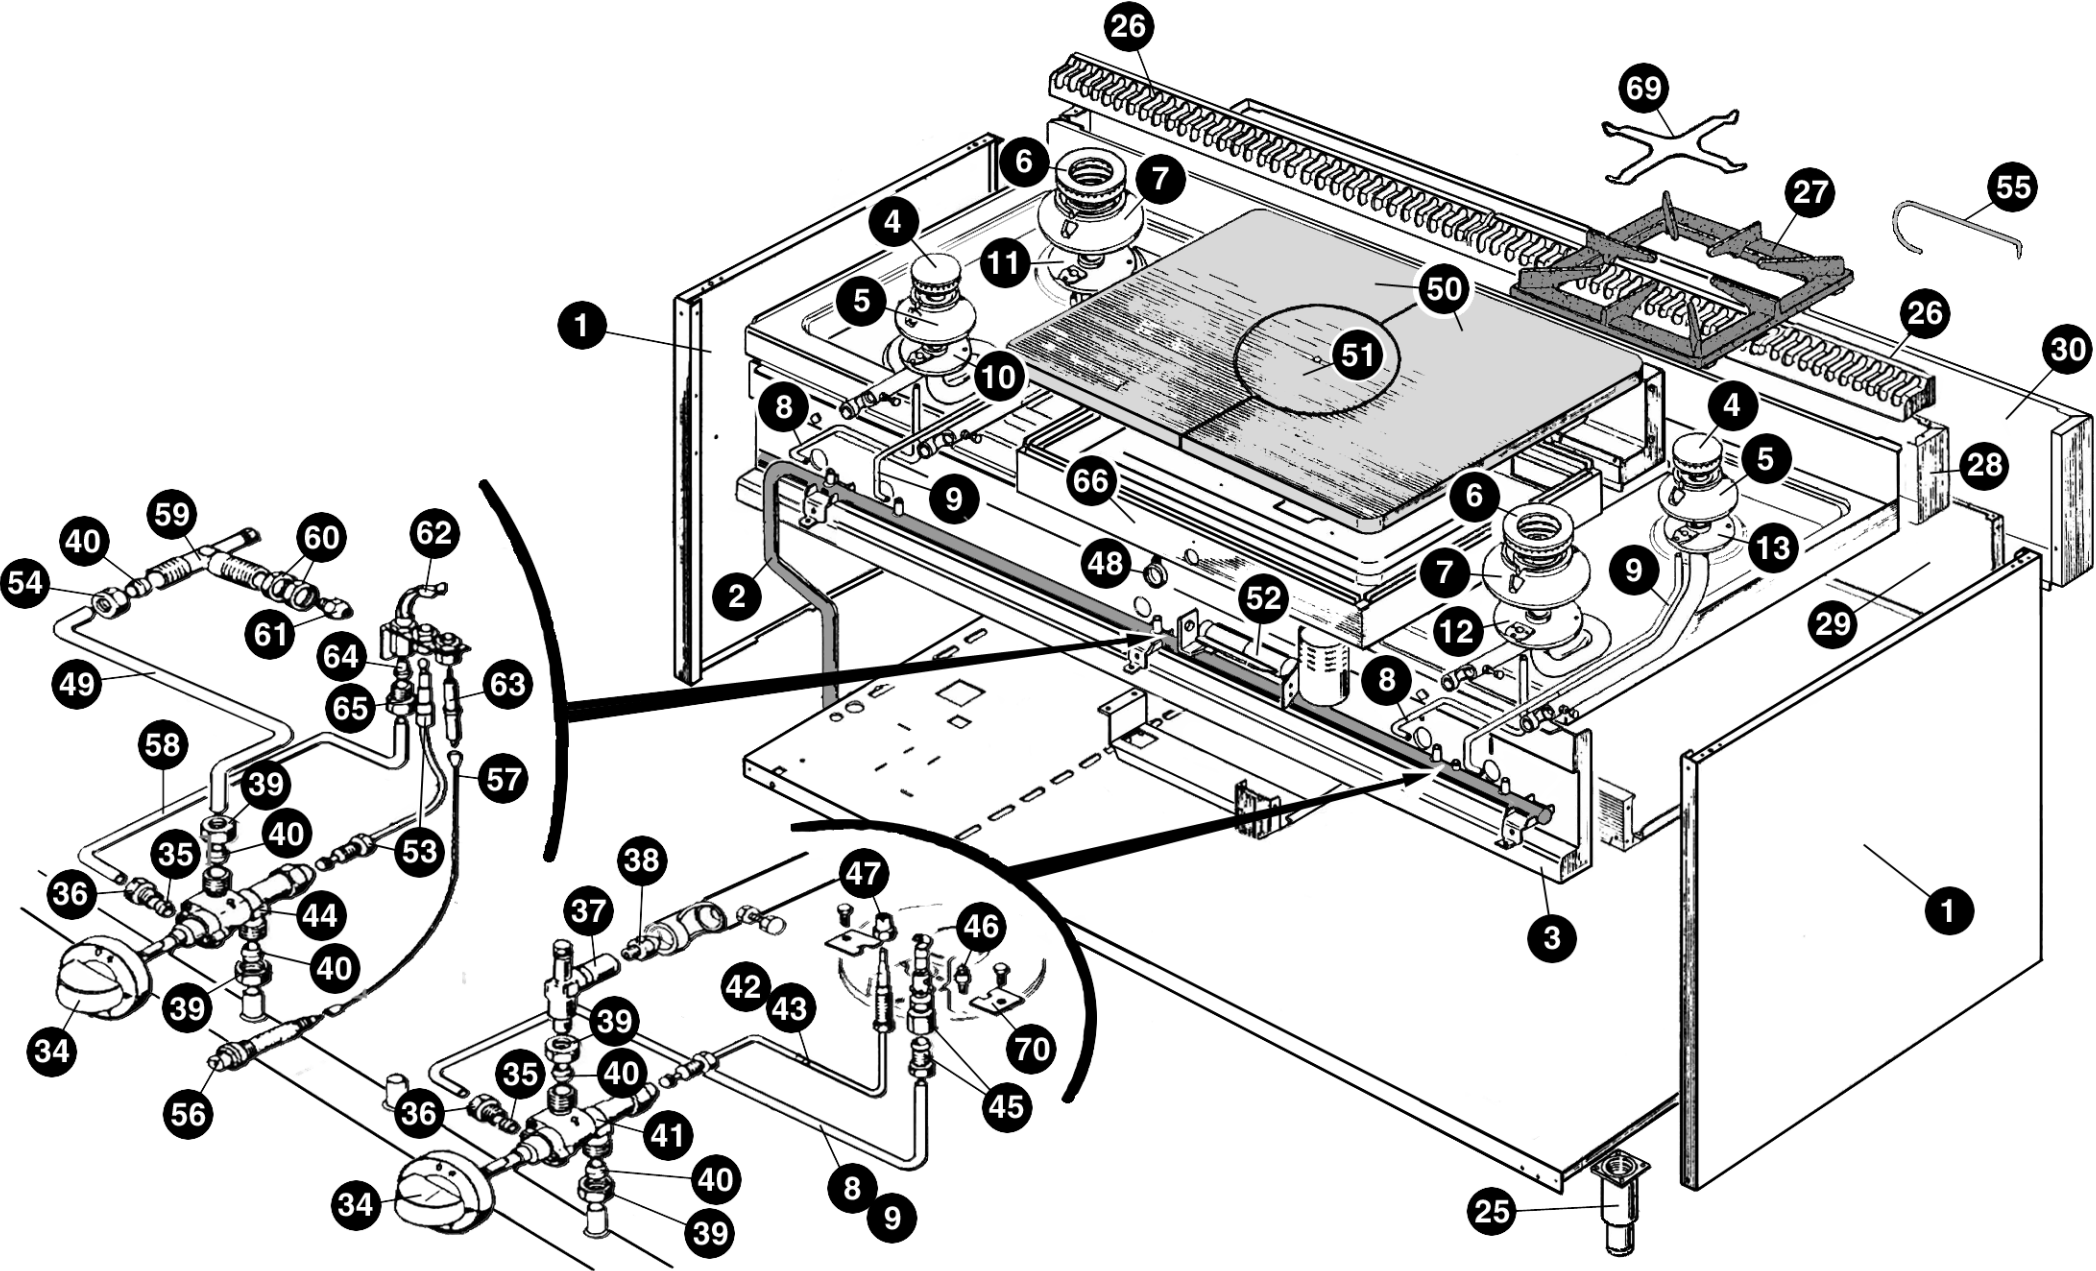

HOBART

HGT4SF27

Tav317

Key No	Part No	Description
1	PACU700424	SIDE
2	RTCU700552	COLLECTOR
3	GACU700189	CONTROL PANEL
4	RTCU700375	BURNER CAP 3,5 KW
5	RTCU700380	BURNER 3,5 KW
6	RTCU700376	BURNER CAP 6 KW
7	RTCU700382	BURNER 6 KW
8	PACU700572	FRONT BURNER PILOT PIPE
9	PACU700573	BACK BURNER PILOT PIPE
10	GACU700153	CONTROL PANEL
11	GACU700138	TUBO ALIMENT. BRUCIAT. POST. 6 KW
12	GACU700136	FRONT BURNER DISTRIB. PIPE 6 KW
13	GACU700137	BACH BURNER DISTRIB. PIPE 3,5 KW
14	PACU700640	WORK PLANE
25	RTCU700277	STAINLESS STEEL FOOT
27	RTCU700274	WORK PLANE GRATE
28	PACU700668	SUPERIOR CHIMNEY
29	PACU700679	STAINLESS STEEL BACK PANEL
34	RTCU700308	SAFETY VALVE KNOB
35	RTCU900018	BICONE FOR PIPE Ø 6
36	RTCU900019	NUT FOR PIPE Ø 6
37	RTCU700325	INJECTOR SUPPORT
39	RTCU700297	NUT FOR PIPE Ø 10
40	RTCU900012	DOUBLE CONE D.10
41	RTCU700259	TAP
42	RTCU700373	THERMOCOUPLE CM. 30
43	RTCU700374	THERMOCOUPLE CM. 50
44	RTCU700259	TAP
45	RTCU700372	PILOT
46	RTCU700389	PILOT PILOT INJECTOR Ø 0,21
47	RTCU700391	NUT FOR THERMOCOUPLE
48	RTBF900054	SPY-HOLE
49	PACU700552	FEEDING PIPE FOR BURNER
50	RTCU700288	COOKING PLANE
52	GACU700131	GAS SOLID TOP BURNER
53	RTCU700296	THERMOCOUPLE
54	RTCU900013	NUT
55	RTCU900030	REMOVAL HOOK
56	RTCU700020	PIEZO LIGHTING
57	RTCU900384	LIGHTING CABLE
58	PACU700553	PILOT PIPE
59	RTCU700001	INJACTOR SUPPORT
60	RTCU900005	SUPPORT LOCK NUT
62	RTCP800034	PILOT BODY
63	RTCP800033	SPARK PLUG
65	RTCP800038	THERMOCOUPLE FITTING
66	PACU700556	COMBUSTION CHAMBER
69	RTCU700028	REDUCTION GRATE
70	RTCU700407	PILOT PLATE