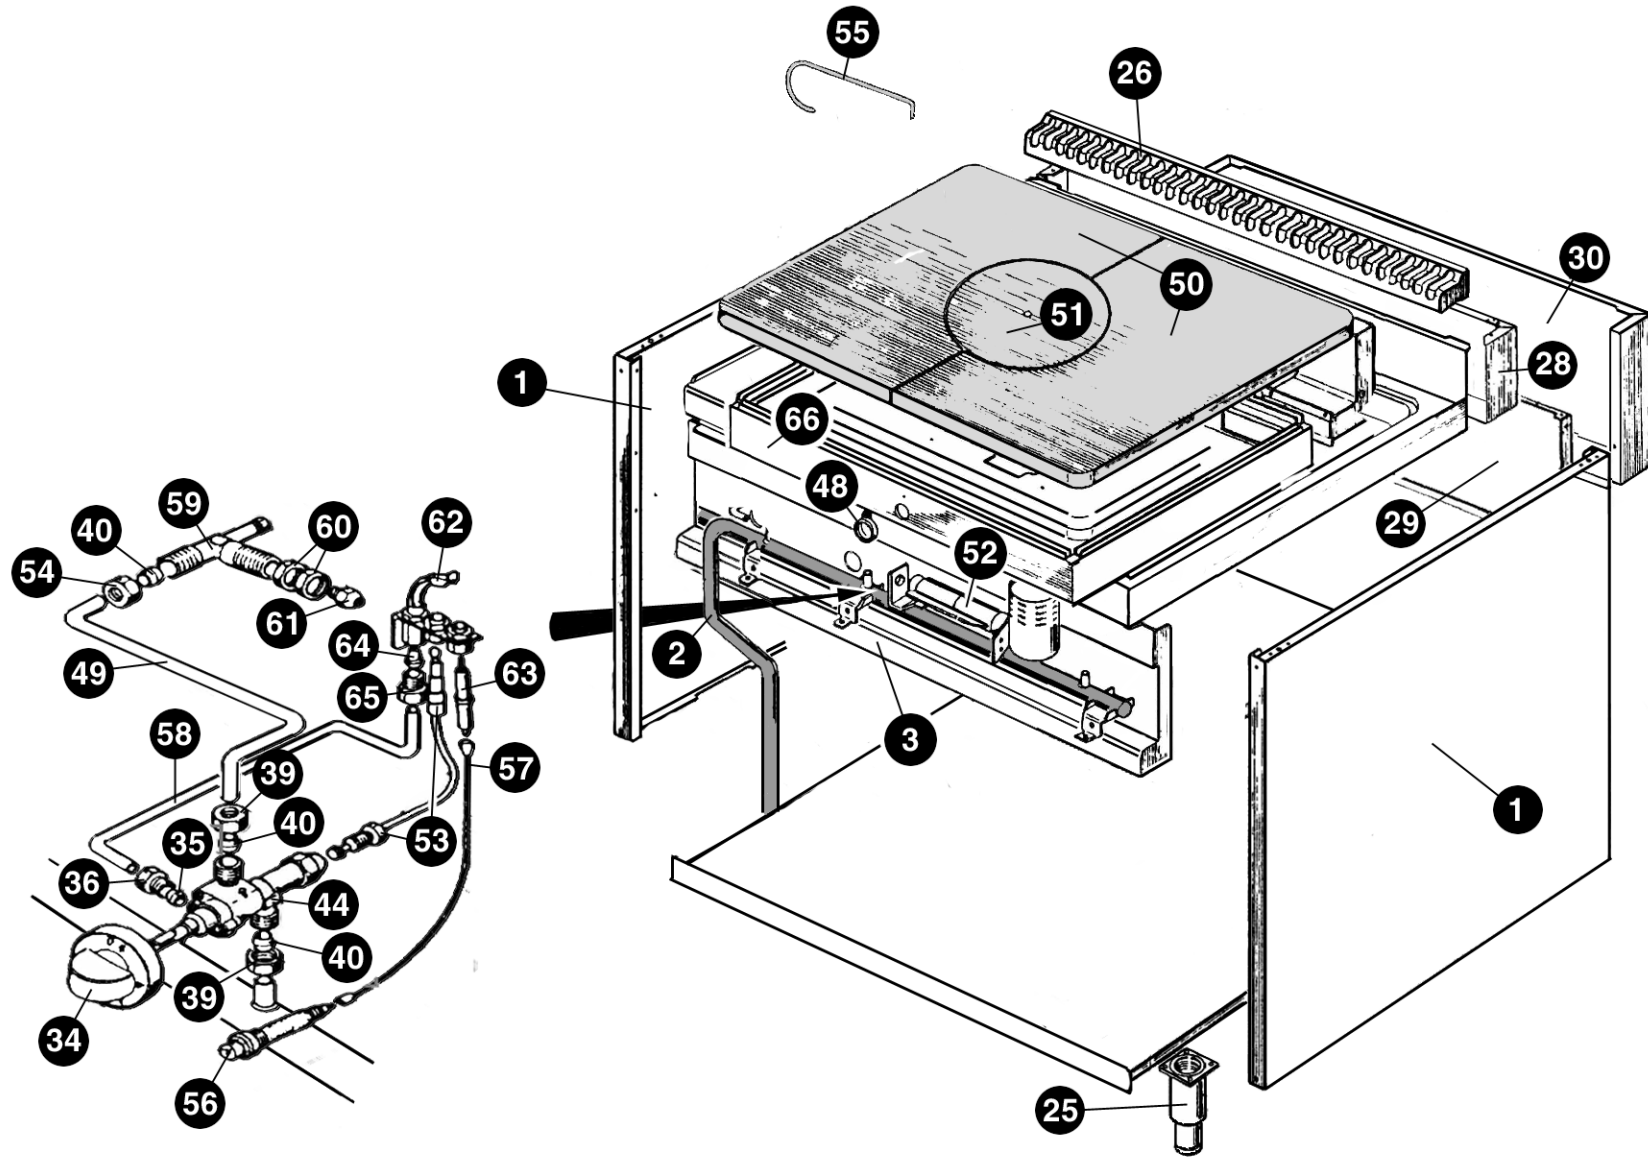

Gas Range Solid Tops
HGTF7 - HGT2SDFA7 - HGT4SF27

Spare Parts

Key No	Part No	Description
1	PACU700424	SIDE
2	RTCU700398	COLLECTOR
	RTCU700730	*
3	GACU700139	CONTROL PANEL
14	PACU700548	WORK PLANE
25	RTCU700277	STAINLESS STEEL FOOT
26	GACU700118	CHIMNEY GRILL
28	PACU700485	STAINLESS STEEL BACK PANEL
29	PACU700485	STAINLESS STEEL BACK PANEL
34	RTCU700308	SAFETY VALVE KNOB
35	RTCU900018	BICONE FOR PIPE Ø 6
36	RTCU900019	NUT FOR PIPE Ø 6
39	RTCU700297	NUT FOR PIPE Ø 10
40	RTCU900012	DOUBLE CONE D.10
44	RTCU700259	TAP
48	RTBF900054	SPY-HOLE
49	PACU700552	FEEDING PIPE FOR BURNER
50	RTCU700288	COOKING PLANE
52	GACU700131	GAS SOLID TOP BURNER
53	RTCU700296	THERMOCOUPLE
54	RTCU900013	NUT
55	RTCU900030	REMOVAL HOOK
56	RTCU700020	PIEZO LIGHTING
57	RTCU900384	LIGHTING CABLE
58	PACU700553	PILOT PIPE
59	RTCU700001	INJECTOR SUPPORT
60	RTCU900005	SUPPORT LOCK NUT
62	RTCP800034	PILOT BODY
63	RTCP800033	SPARK PLUG
65	RTCP800038	THERMOCOUPLE FITTING
66	PACU700556	COMBUSTION CHAMBER