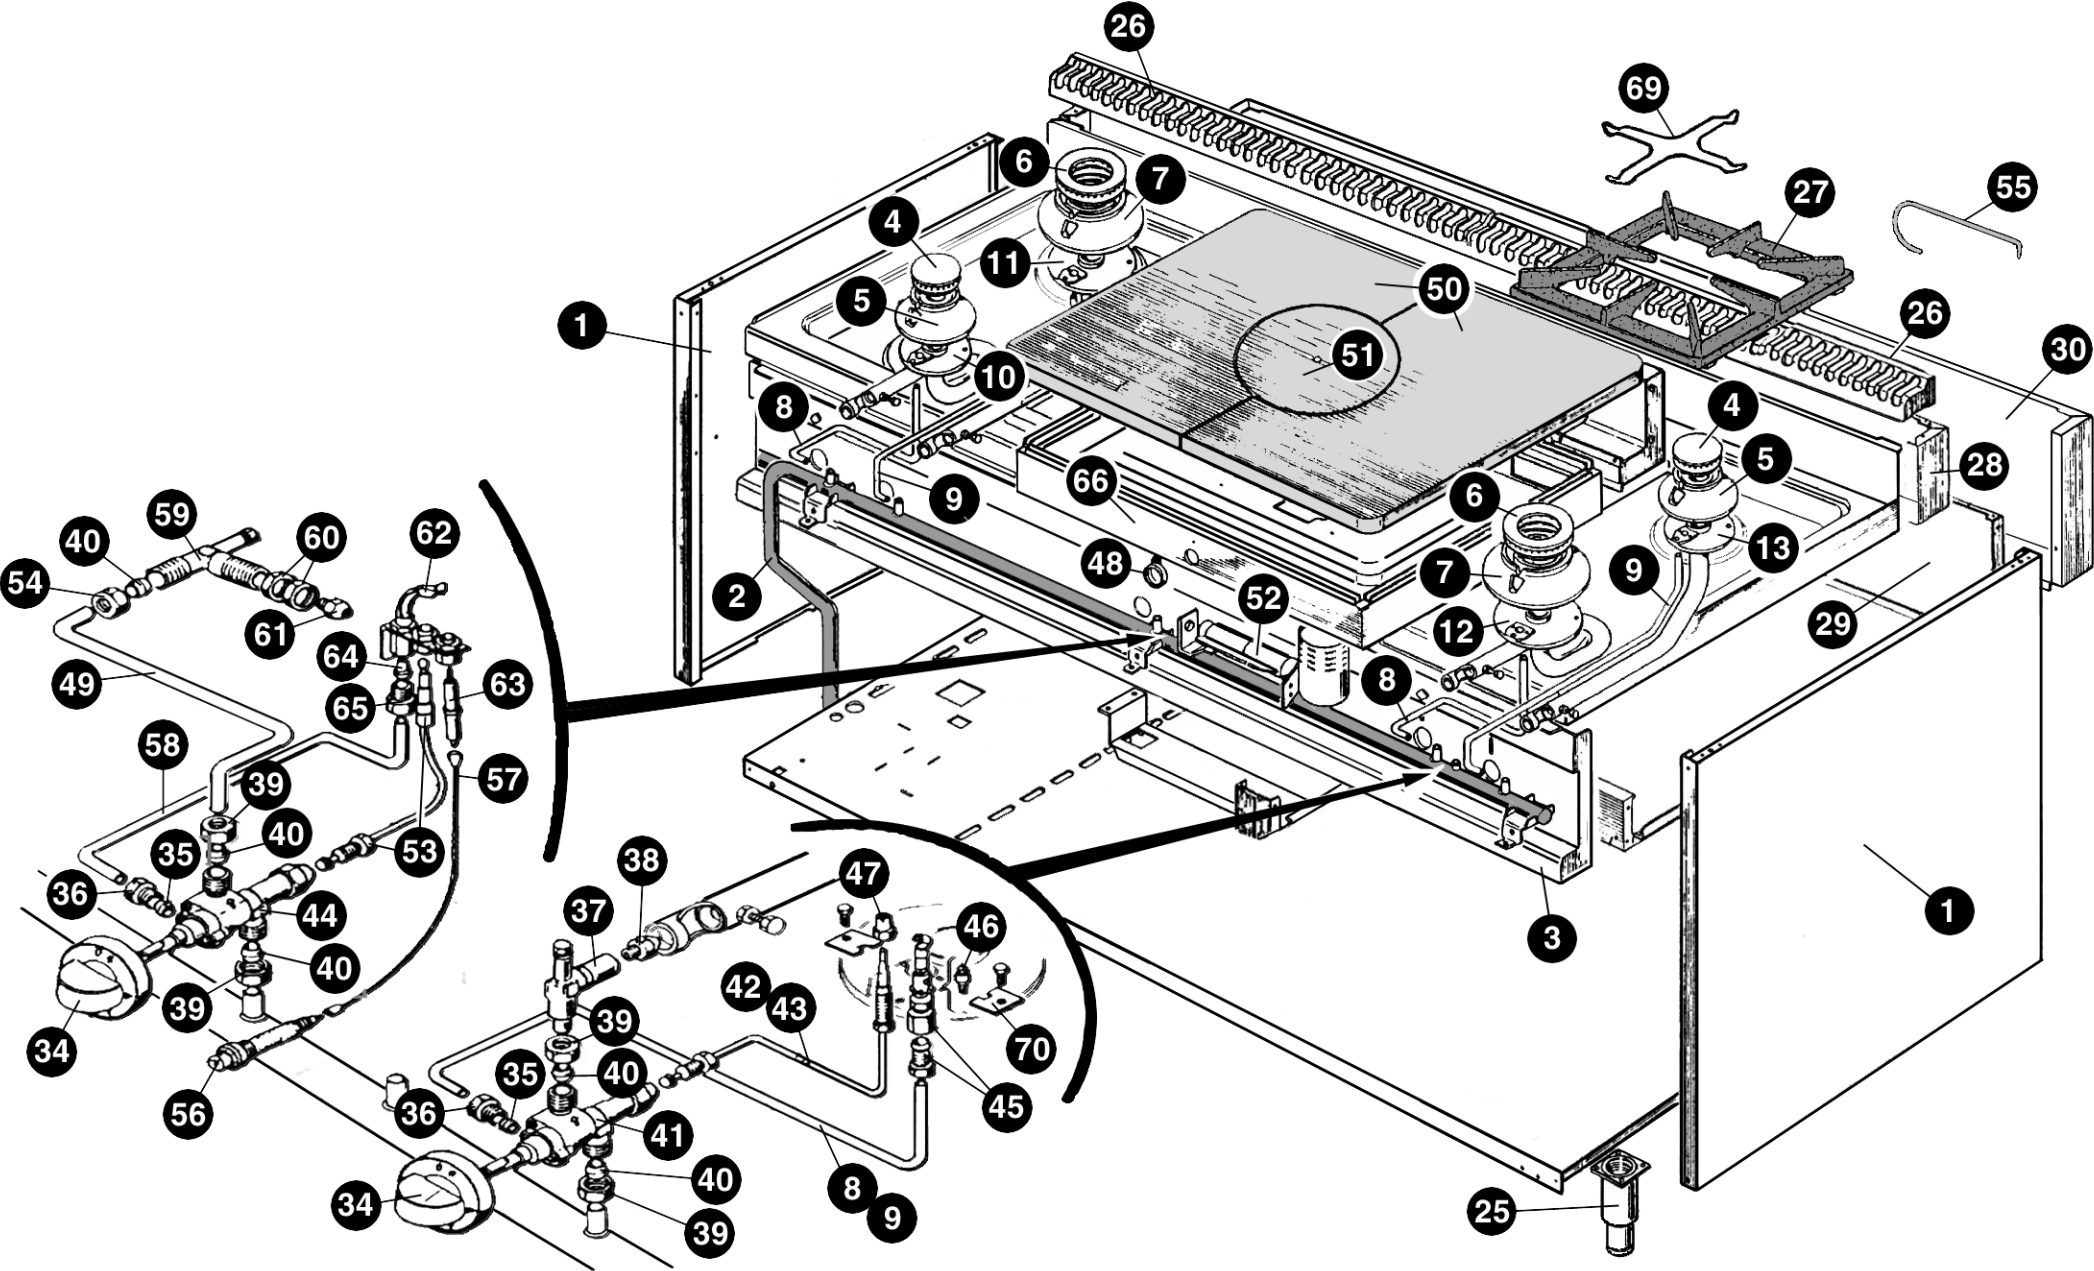

Key No	Part No	Description
1	PACU700424	SIDE
2	RTCU700552	COLLECTOR
3	GACU700189	CONTROL PANEL
4	RTCU700375	BURNER CAP 3,5 KW
5	RTCU700380	BURNER 3,5 KW
6	RTCU700376	BURNER CAP 6 KW
7	RTCU700382	BURNER 6 KW
8	PACU700572	FRONT BURNER PILOT PIPE
9	PACU700573	BACK BURNER PILOT PIPE
10	GACU700153	CONTROL PANEL
11	GACU700138	TUBO ALIMENT. BRUCIAT. POST. 6 KW
12	GACU700136	FRONT BURNER DISTRIB. PIPE 6 KW
13	GACU700137	BACH BURNER DISTRIB. PIPE 3,5 KW
14	PACU700640	WORK PLANE
25	RTCU700277	STAINLESS STEEL FOOT
27	RTCU700274	WORK PLANE GRATE
28	PACU700668	SUPERIOR CHIMNEY
29	PACU700679	STAINLESS STEEL BACK PANEL
34	RTCU700308	SAFETY VALVE KNOB
35	RTCU900018	BICONE FOR PIPE Ø 6
36	RTCU900019	NUT FOR PIPE Ø 6
37	RTCU700325	INJECTOR SUPPORT
39	RTCU700297	NUT FOR PIPE Ø 10
40	RTCU900012	DOUBLE CONE D.10
41	RTCU700259	TAP
42	RTCU700373	THERMOCOUPLE CM. 30
43	RTCU700374	THERMOCOUPLE CM. 50
44	RTCU700259	TAP
45	RTCU700372	PILOT
46	RTCU700389	PILOT PILOT INJECTOR Ø 0,21
47	RTCU700391	NUT FOR THERMOCOUPLE
48	RTBF900054	SPY-HOLE
49	PACU700552	FEEDING PIPE FOR BURNER
50	RTCU700288	COOKING PLANE
52	GACU700131	GAS SOLID TOP BURNER
53	RTCU700296	THERMOCOUPLE
54	RTCU900013	NUT
55	RTCU900030	REMOVAL HOOK
56	RTCU700020	PIEZO LIGHTING
57	RTCU900384	LIGHTING CABLE
58	PACU700553	PILOT PIPE
59	RTCU700001	INJACTOR SUPPORT
60	RTCU900005	SUPPORT LOCK NUT
62	RTCP800034	PILOT BODY
63	RTCP800033	SPARK PLUG
65	RTCP800038	THERMOCOUPLE FITTING
66	PACU700556	COMBUSTION CHAMBER
69	RTCU700028	REDUCTION GRATE
70	RTCU700407	PILOT PLATE