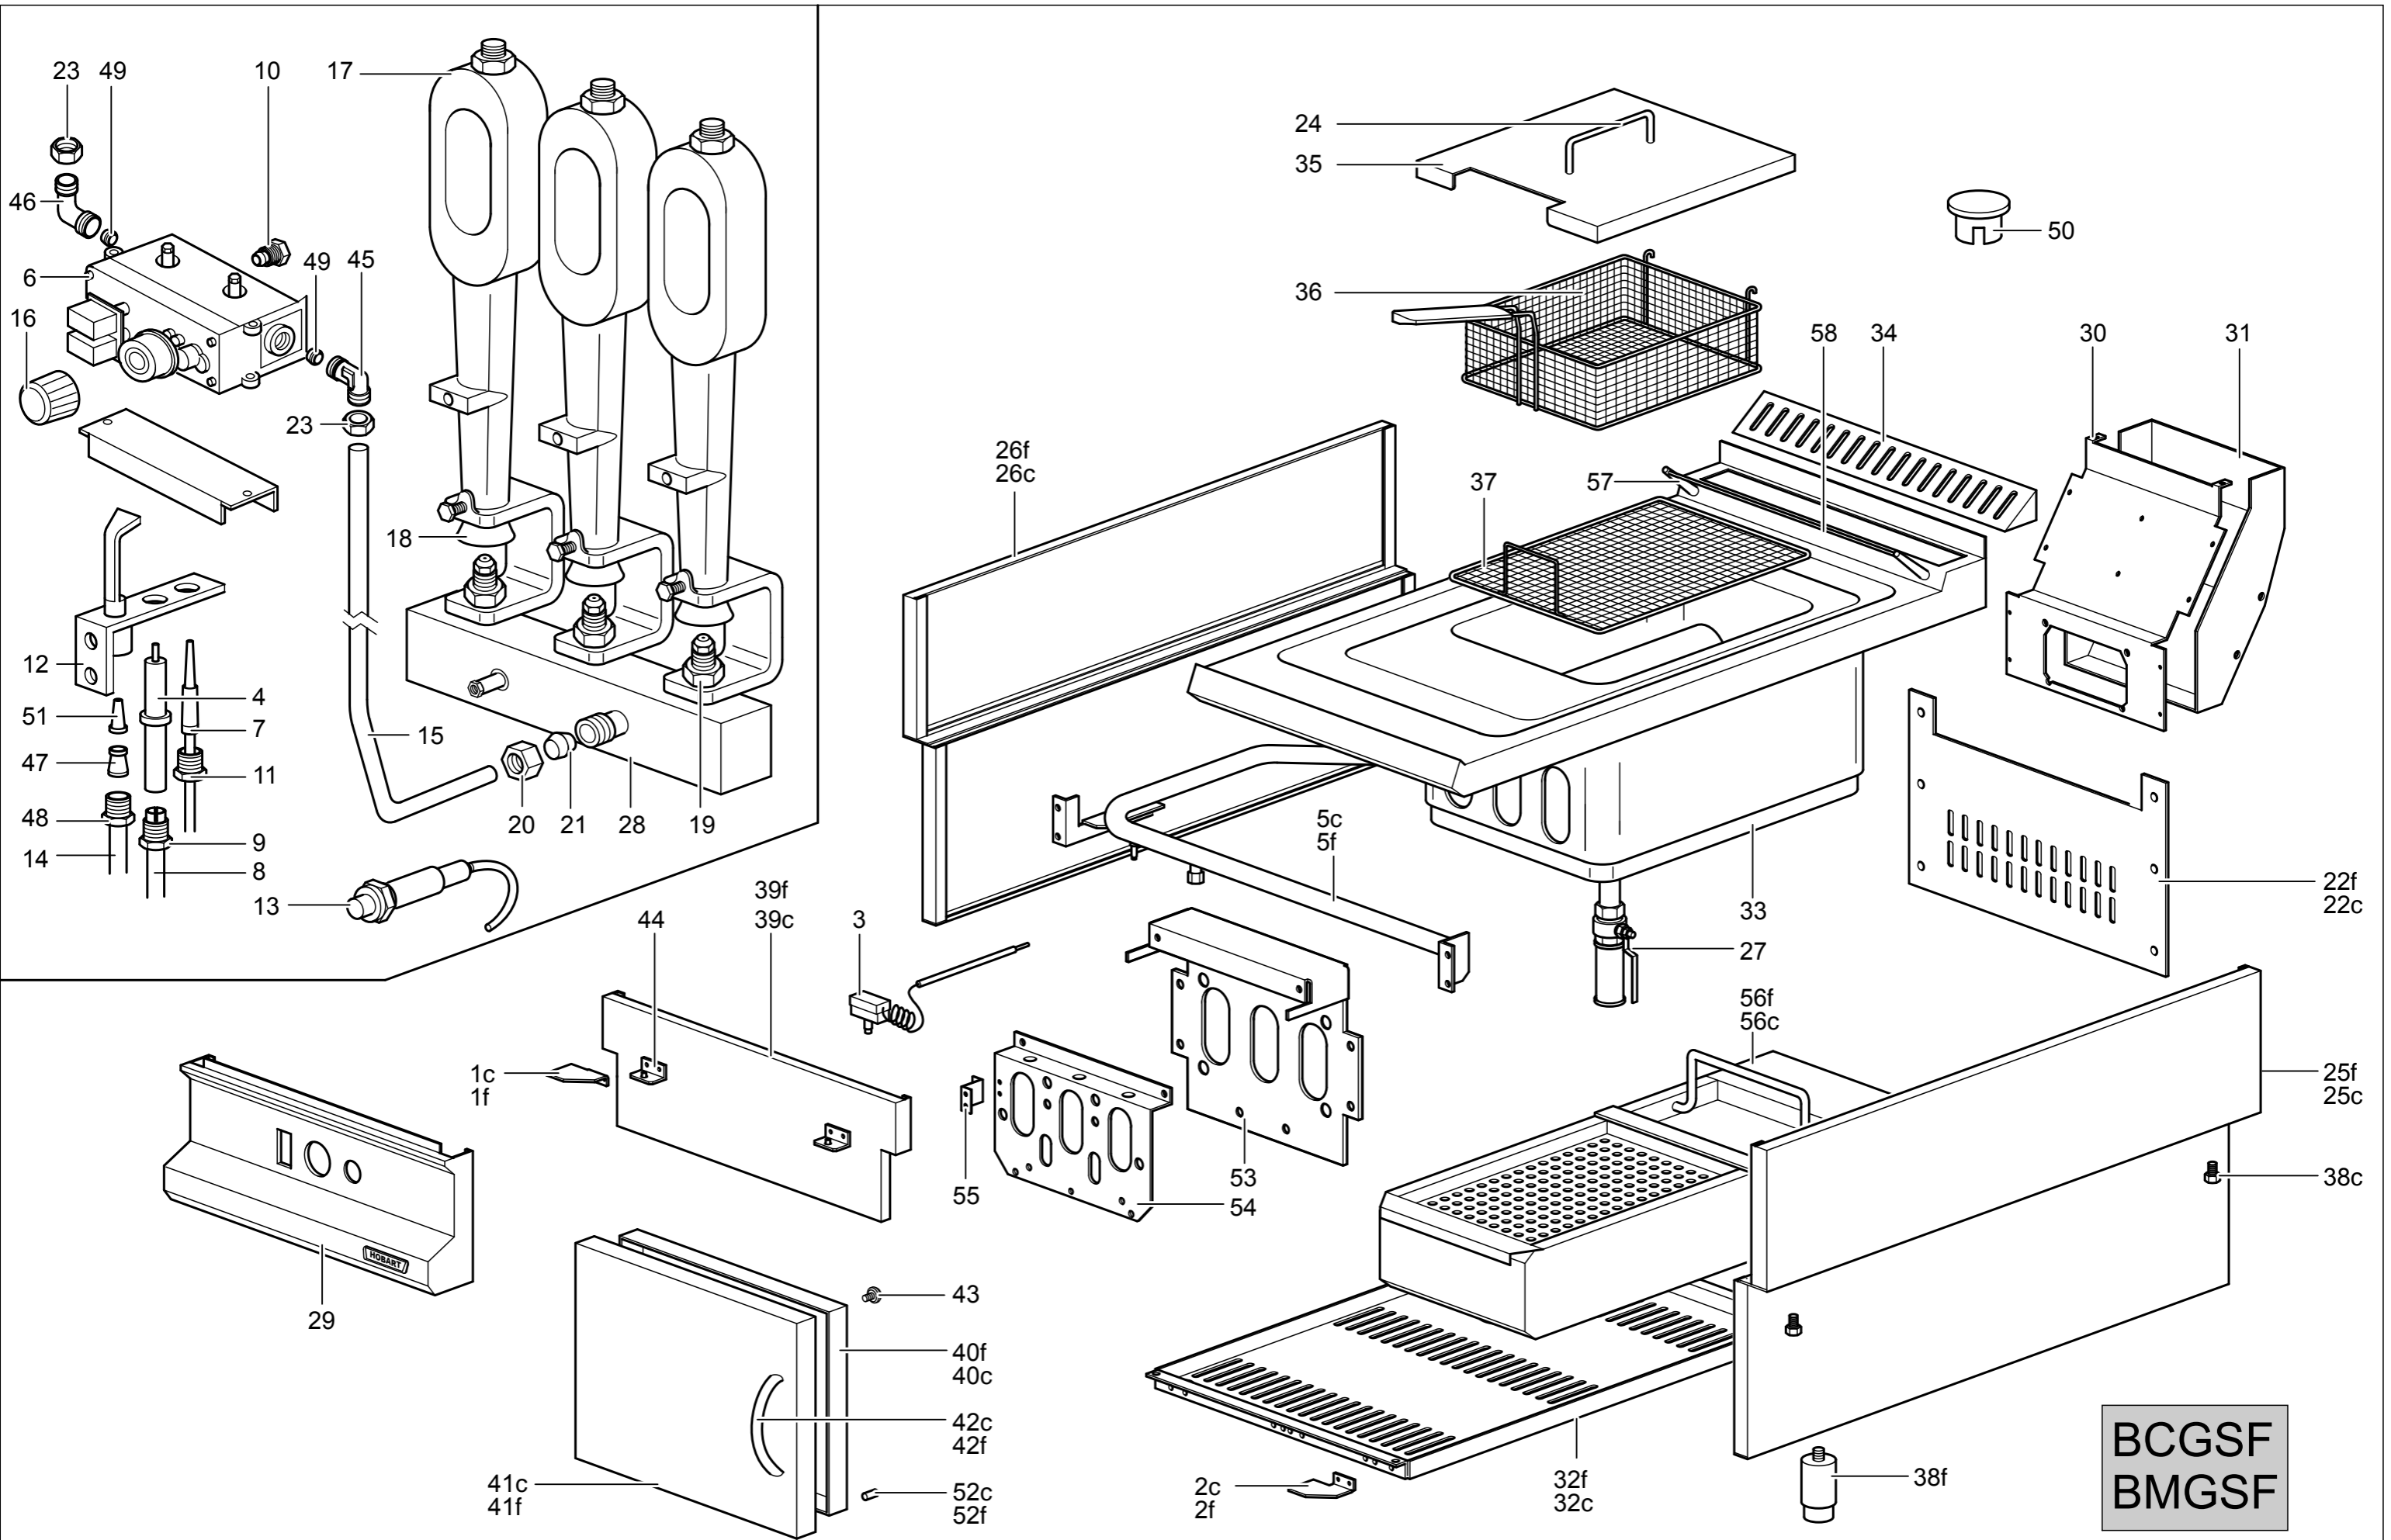

BCGSF
BMGSF
Gas Fryer

Spare Parts

HOBART

BCGSF
BMGSF

TAV. 918

Key N°	Part N°	Description
1c	164962	RIGHT HINGE
1f	162199	FREE STANDING RIGHT HINGE
2c	164963	LEFT HINGE
2f	162198	FREE STANDING LEFT HINGE
3	RTBF900094	(R) T.L. T230
4	RTCP800033	(R) ROUND SPARK
5c	160086	COLLECTOR
5f	161665	FREE STANDING COLLECTOR
6	RTCU700574	(R) VALVE
7	RTCU700652	(R) THERMOCOUPLE
8	RTCU800144	(R) LIGHTING CABLE
9	RTCU900215	FITTING
10	RTCU900217	BICONE + FITTING Ø6
11	RTCP800038	FITTING
12	RTCP800034	(R) PILOT
13	RTCU700020	(R) PIEZO IGNITION + NUT
14	160637	PILOT PIPE
15	163542	BURNER FEEDING PIPE
16	RTCU900222	VALVE SAFETY KNOB
17	161820	BURNER
18	RTCU700584	BURNER AIR SHUTTER
19	VEDI MAN. UGELLI	INJECTOR
20	RTCP900089	NUT Ø 14
21	RTCP900088	BICONE Ø14
22c	160066	BACK CROSSBAR
22f	165920	BACK STAINLESS STEEL PANEL
23	RTBF800015	NUT Ø 14
24	RTBF800020	COVER
25c	160433	RIGHT SIDE
25f	162676	FREE STANDING RIGHT SIDE
26c	160434	LEFT SIDE
26f	162677	FREE STANDING LEFT SIDE
27	RTBF800073	WATER DISCHARGE TAP
28	160599	INJACTOR SUPPORT
29	163179	CONTROL PANEL
30	164722	FLUE REAR WALL
31	164723	FLUE FRONT WALL
32c	160069	LOWER PLANE INOX
32f	162725	LOWER PLANE INOX
33	163845	BOWL
34	163222	WORK PLANE GRATE
35	160392	TANK COVER
36	160036	GRATE FOR BASKET