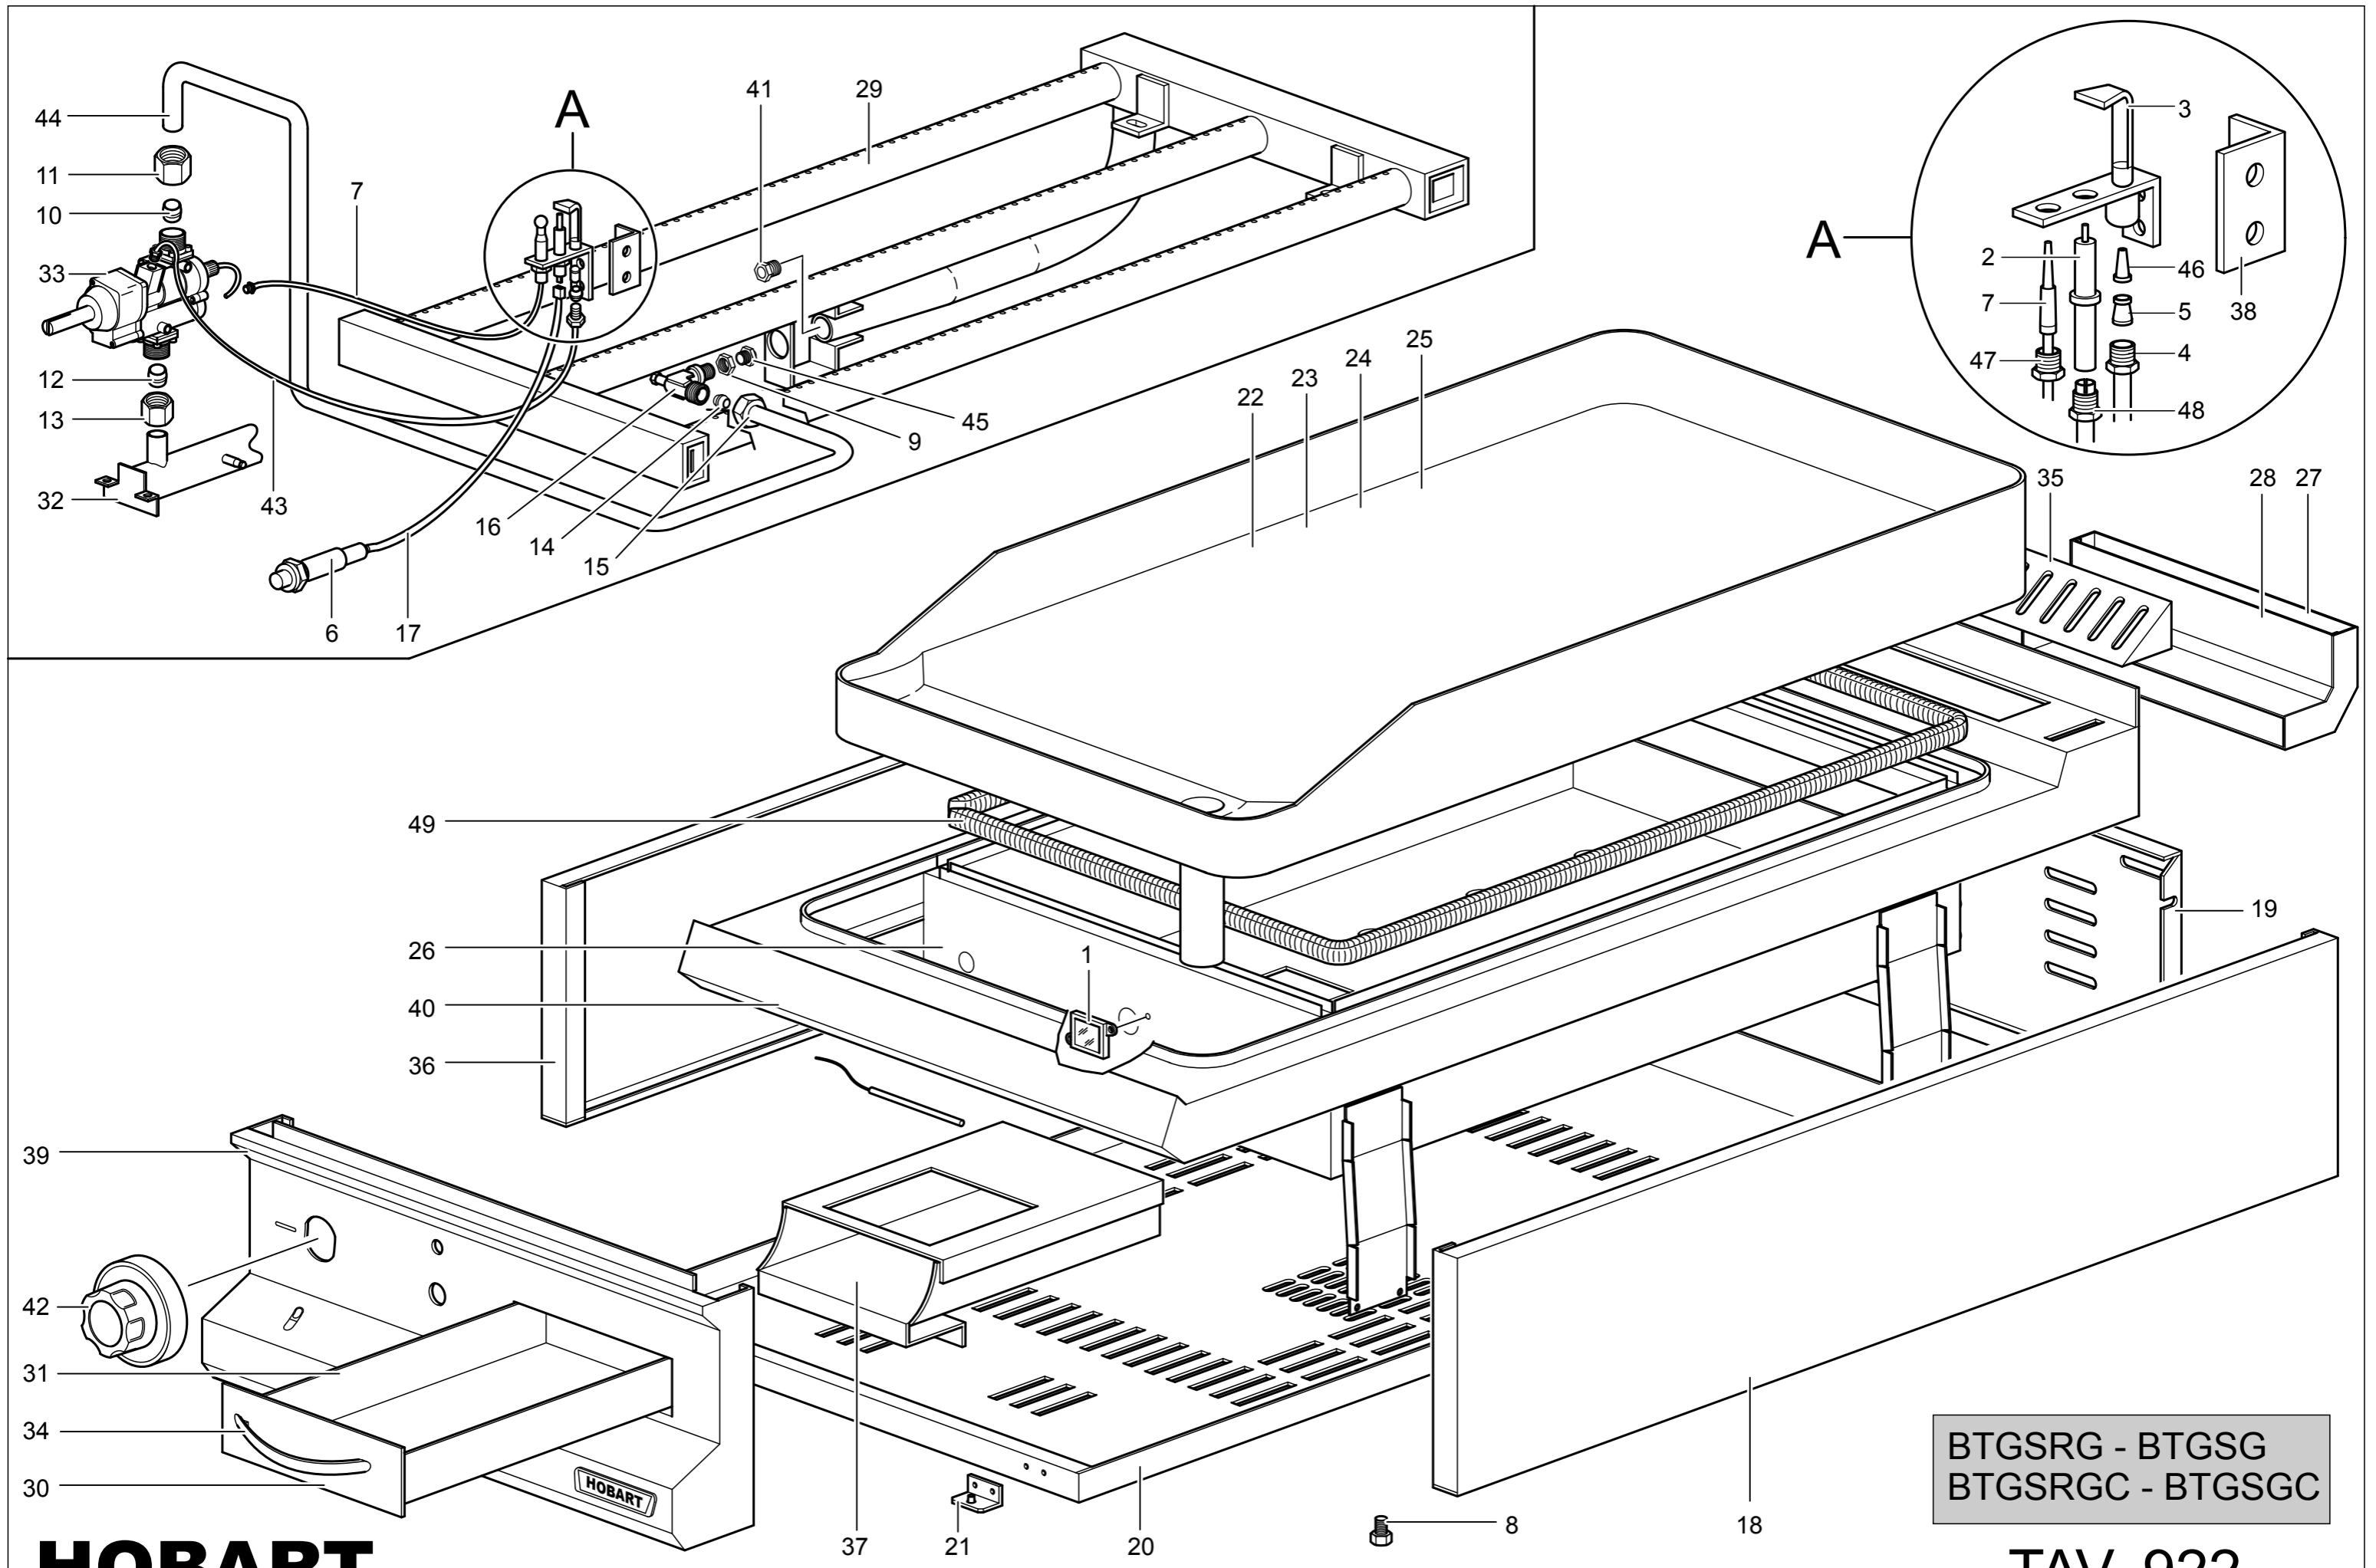

BTGSRG
BTGSG
BTGSRGC
BTGSGL
Gas Griddle

Spare Parts

BTGSRG - BTGSG
 BTGSRGC - BTGSGC

HOBART

TAV. 922

Key N°	Part N°		Description
1	RTBF900054		VIEWER
2	RTCP800033	(R)	SPARK PLUG
3	RTCP800034	(R)	PILOT
4	RTCU800182		NUT D.6
5	RTCU800183		BICONE D.6
6	RTCU700020	(R)	PIEZO LIGHTING
7	RTCU700296	(R)	THERMOCOUPLE
8	RTCU700324		FOOT
9	RTCU900005		C/NUT
10	RTCU900016		BICONE D.10
11	RTCU900017		NUT D.10
12	RTCU900014		BICONE D.12
13	RTCU900015		NUT D.12
14	RTCU900012		BICONE D.10
15	RTCU900013		NUT D.10
16	RTCU900337		INJECTOR SUPPORT
17	RTCU900384	(R)	LIGHTING CABLE
18	16002		RIGHT SIDE
19	160022		INOX BACK PANEL
20	160025		BOTTOM TOP
21	160028		BRACKET TO FIX CONTROL PANEL
22	160152		FLAT COOKING PLANE
23	160364		RIFLED FRY-PLATE
24	160358		RIFLED FRY-PLATE
25	160363		FLAT COOKING PLANE
26	160156		COMBUSTION CHAMBER
27	160157		REAR WALL
28	160158		FRONT WALL
29	160165		BURNER
30	163124		OIL TRAY PANEL
31	163122		OIL TRAY
32	160221		COLLECTOR GBM49
33	160225	(R)	GAS THERMOSTAT
34	160270		HANDLE
35	163222		CHIMNEY GRILL
36	160319		LEFT SIDE
37	160333		OIL TANK SLIDE WAY
38	160337		BRACKET TO SUPPORT PILOT
39	163180		CONTROL PANEL
40	163851		INOX PLANE
41	160522		AIR REGULATOR
42	162481+163086	(R)	THERMOSTAT KNOB+RING

(R) = - Recommended spare parts

BTGSRG - BTGSG
BTGSRGC - BTGSGL

Key N°	Part N°	Description
43	160566	PILOT PIPE
44	160567	DISTRIBUTOR FEEDING PIPE
45	VEDI MANUALE UGELLI	INIECTOR
46	VEDI MANUALE UGELLI	PILOT INJECTOR
47	RTCP800038	NUT FOR THERMOELEMENT
48	RTCU900215	FITTING FOR PILOT SPARK PLUG
49	163291	JOINT

(R) = - Recommended spare parts