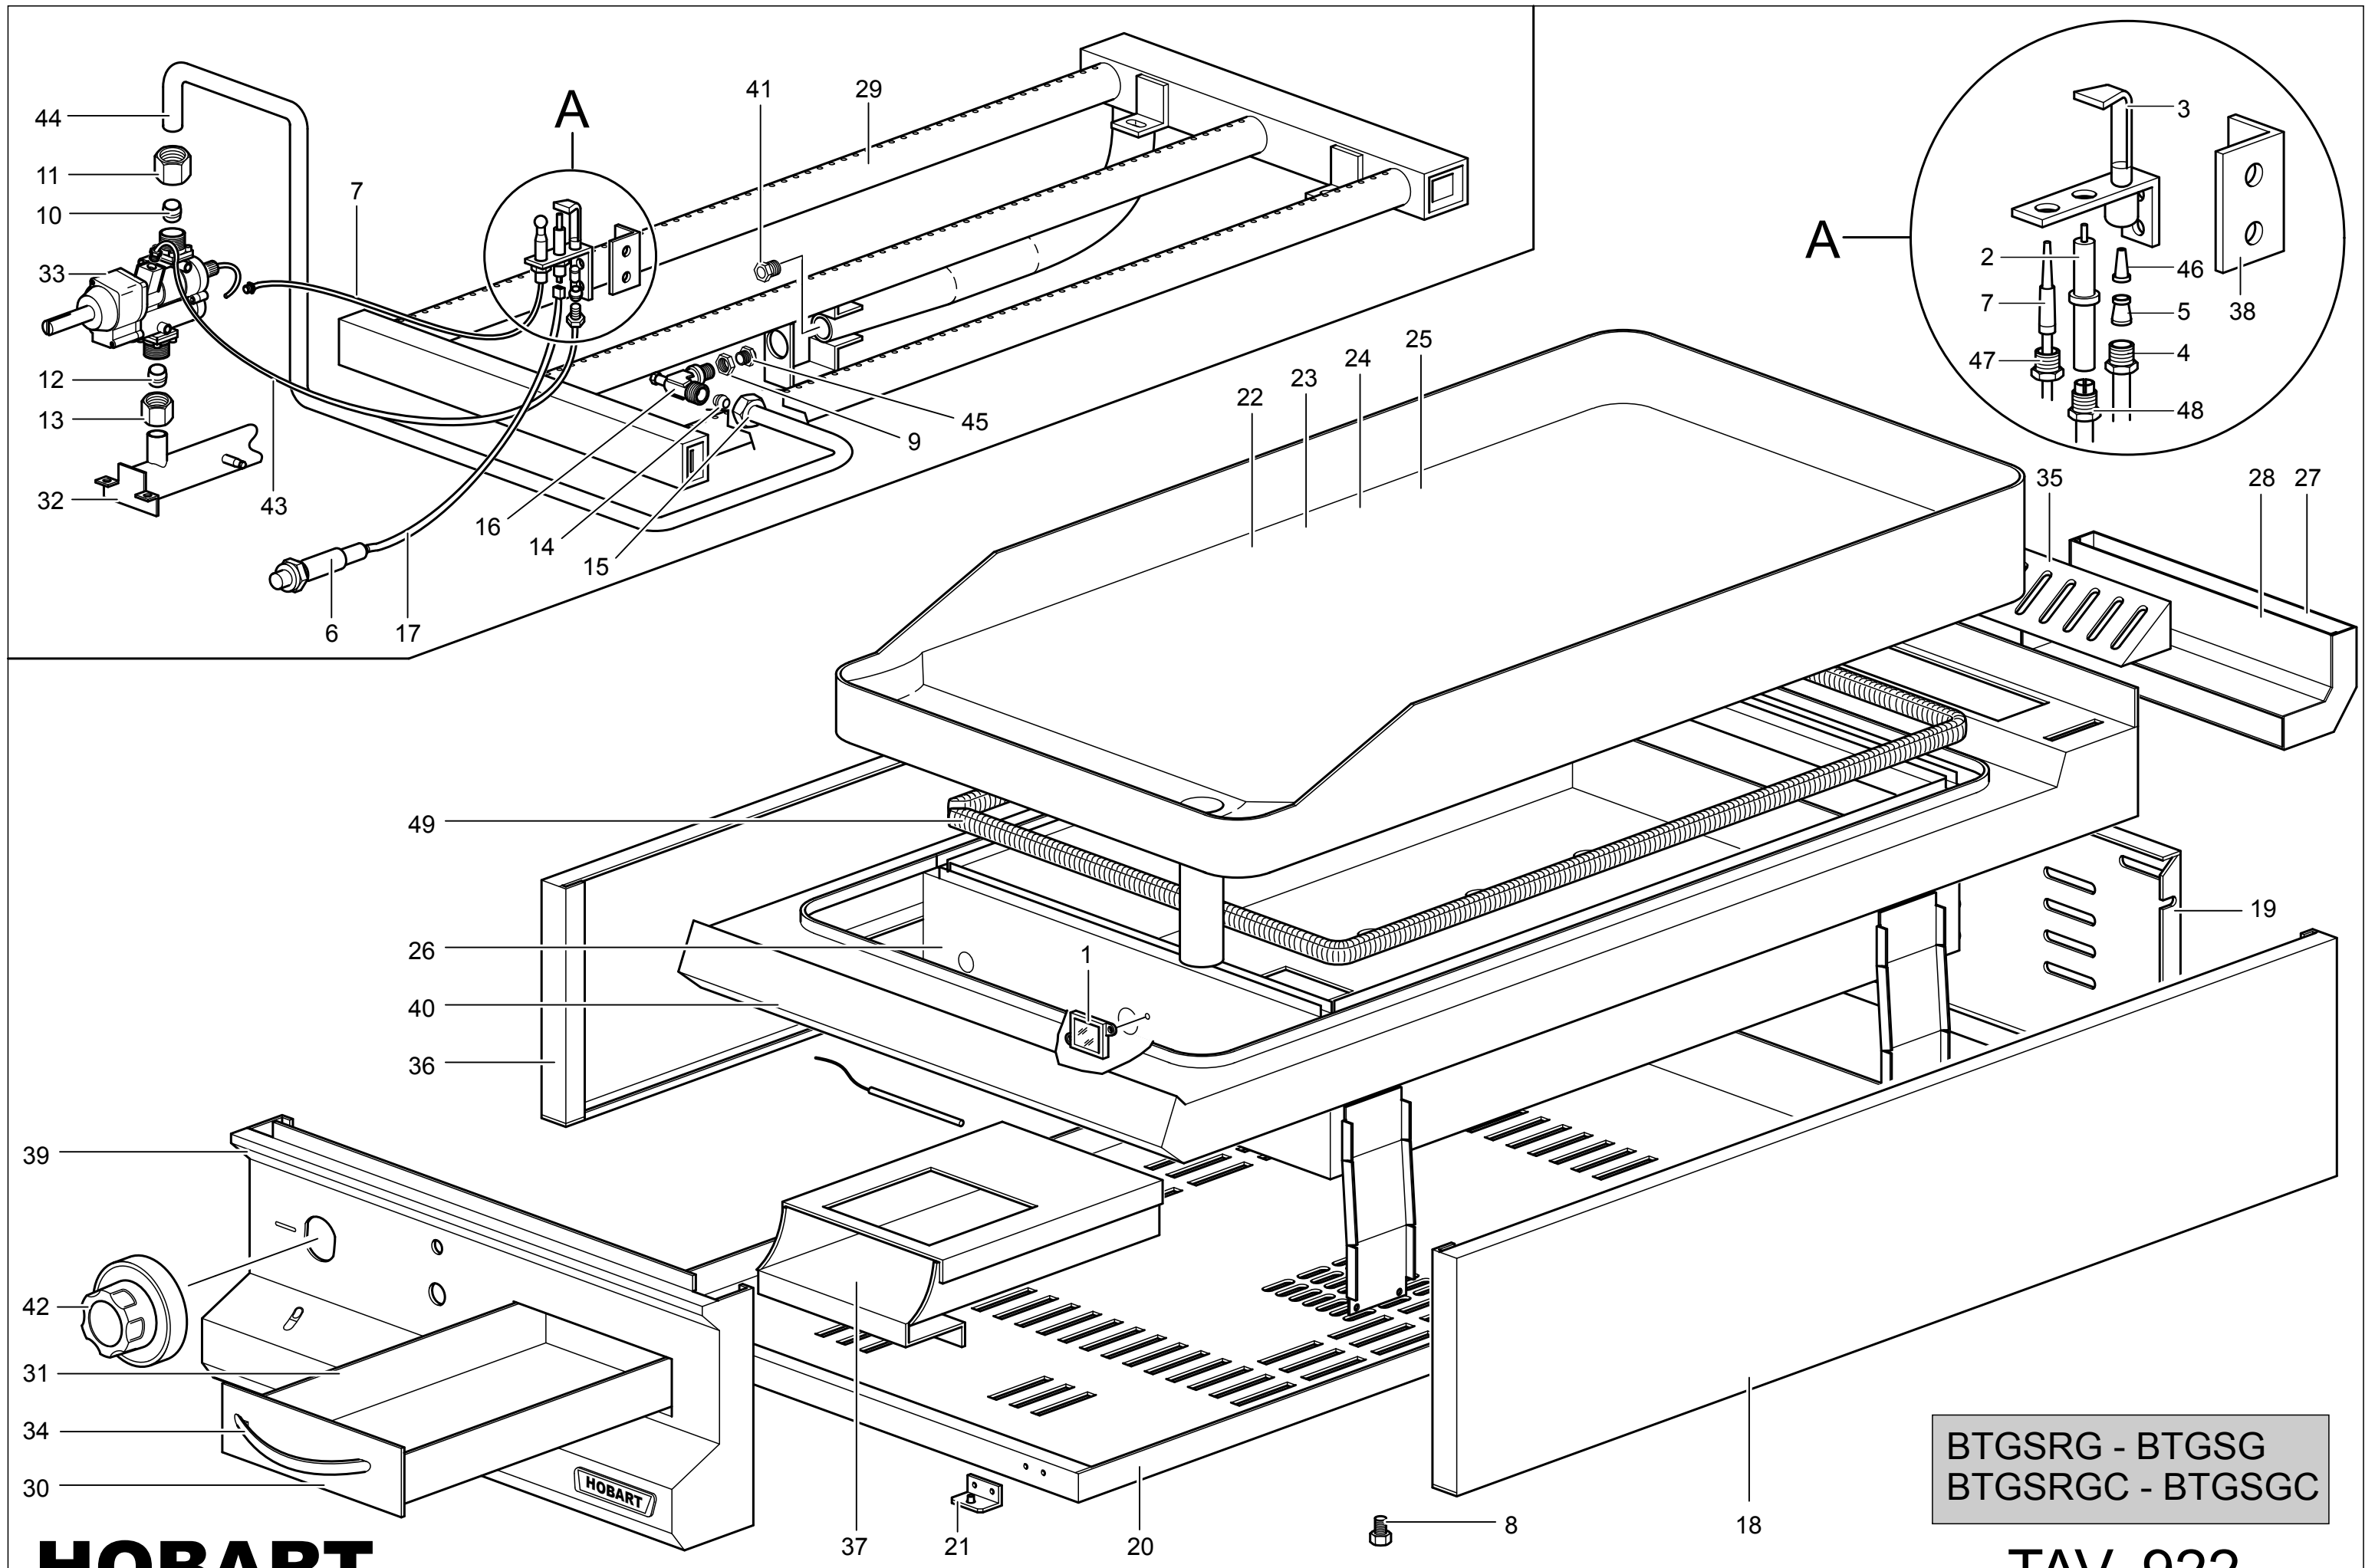

**BTGSRG**  
**BTGSG**  
**BTGSRGC**  
**BTGSGL**  
Gas Griddle

**Spare Parts**

**HOBART**

BTGSRG - BTGSG  
BTGSRGC - BTGSGC

TAV. 922

Key N°	Part N°	Description
1	RTBF900054	VIEWER
2	RTCP800033	(R) SPARK PLUG
3	RTCP800034	(R) PILOT
4	RTCU800182	NUT D.6
5	RTCU800183	BICONE D.6
6	RTCU700020	(R) PIEZO LIGHTING
7	RTCU700296	(R) THERMOCOUPLE
8	RTCU700324	FOOT
9	RTCU900005	C/NUT
10	RTCU900016	BICONE D.10
11	RTCU900017	NUT D.10
12	RTCU900014	BICONE D.12
13	RTCU900015	NUT D.12
14	RTCU900012	BICONE D.10
15	RTCU900013	NUT D.10
16	RTCU900337	INJECTOR SUPPORT
17	RTCU900384	(R) LIGHTING CABLE
18	16002	RIGHT SIDE
19	160022	INOX BACK PANEL
20	160025	BOTTOM TOP
21	160028	BRACKET TO FIX CONTROL PANEL
22	160152	FLAT COOKING PLANE
23	160364	RIFLED FRY-PLATE
24	160358	RIFLED FRY-PLATE
25	160363	FLAT COOKING PLANE
26	160156	COMBUSTION CHAMBER
27	160157	REAR WALL
28	160158	FRONT WALL
29	160165	BURNER
30	163124	OIL TRAY PANEL
31	163122	OIL TRAY
32	160221	COLLECTOR GBM49
33	160225	(R) GAS THERMOSTAT
34	160270	HANDLE
35	163222	CHIMNEY GRILL
36	160319	LEFT SIDE
37	160333	OIL TANK SLIDE WAY
38	160337	BRACKET TO SUPPORT PILOT
39	163180	CONTROL PANEL
40	163851	INOX PLANE
41	160522	AIR REGULATOR
42	162481+163086	(R) THERMOSTAT KNOB+RING

(R) = - Recommended spare parts

**BTGSRG - BTGSG**  
**BTGSRGC - BTGSGL**

Key N°	Part N°	Description
43	160566	PILOT PIPE
44	160567	DISTRIBUTOR FEEDING PIPE
45	VEDI MANUALE UGELLI	INIECTOR
46	VEDI MANUALE UGELLI	PILOT INJECTOR
47	RTCP800038	NUT FOR THERMOELEMENT
48	RTCU900215	FITTING FOR PILOT SPARK PLUG
49	163291	JOINT

(R) = - Recommended spare parts