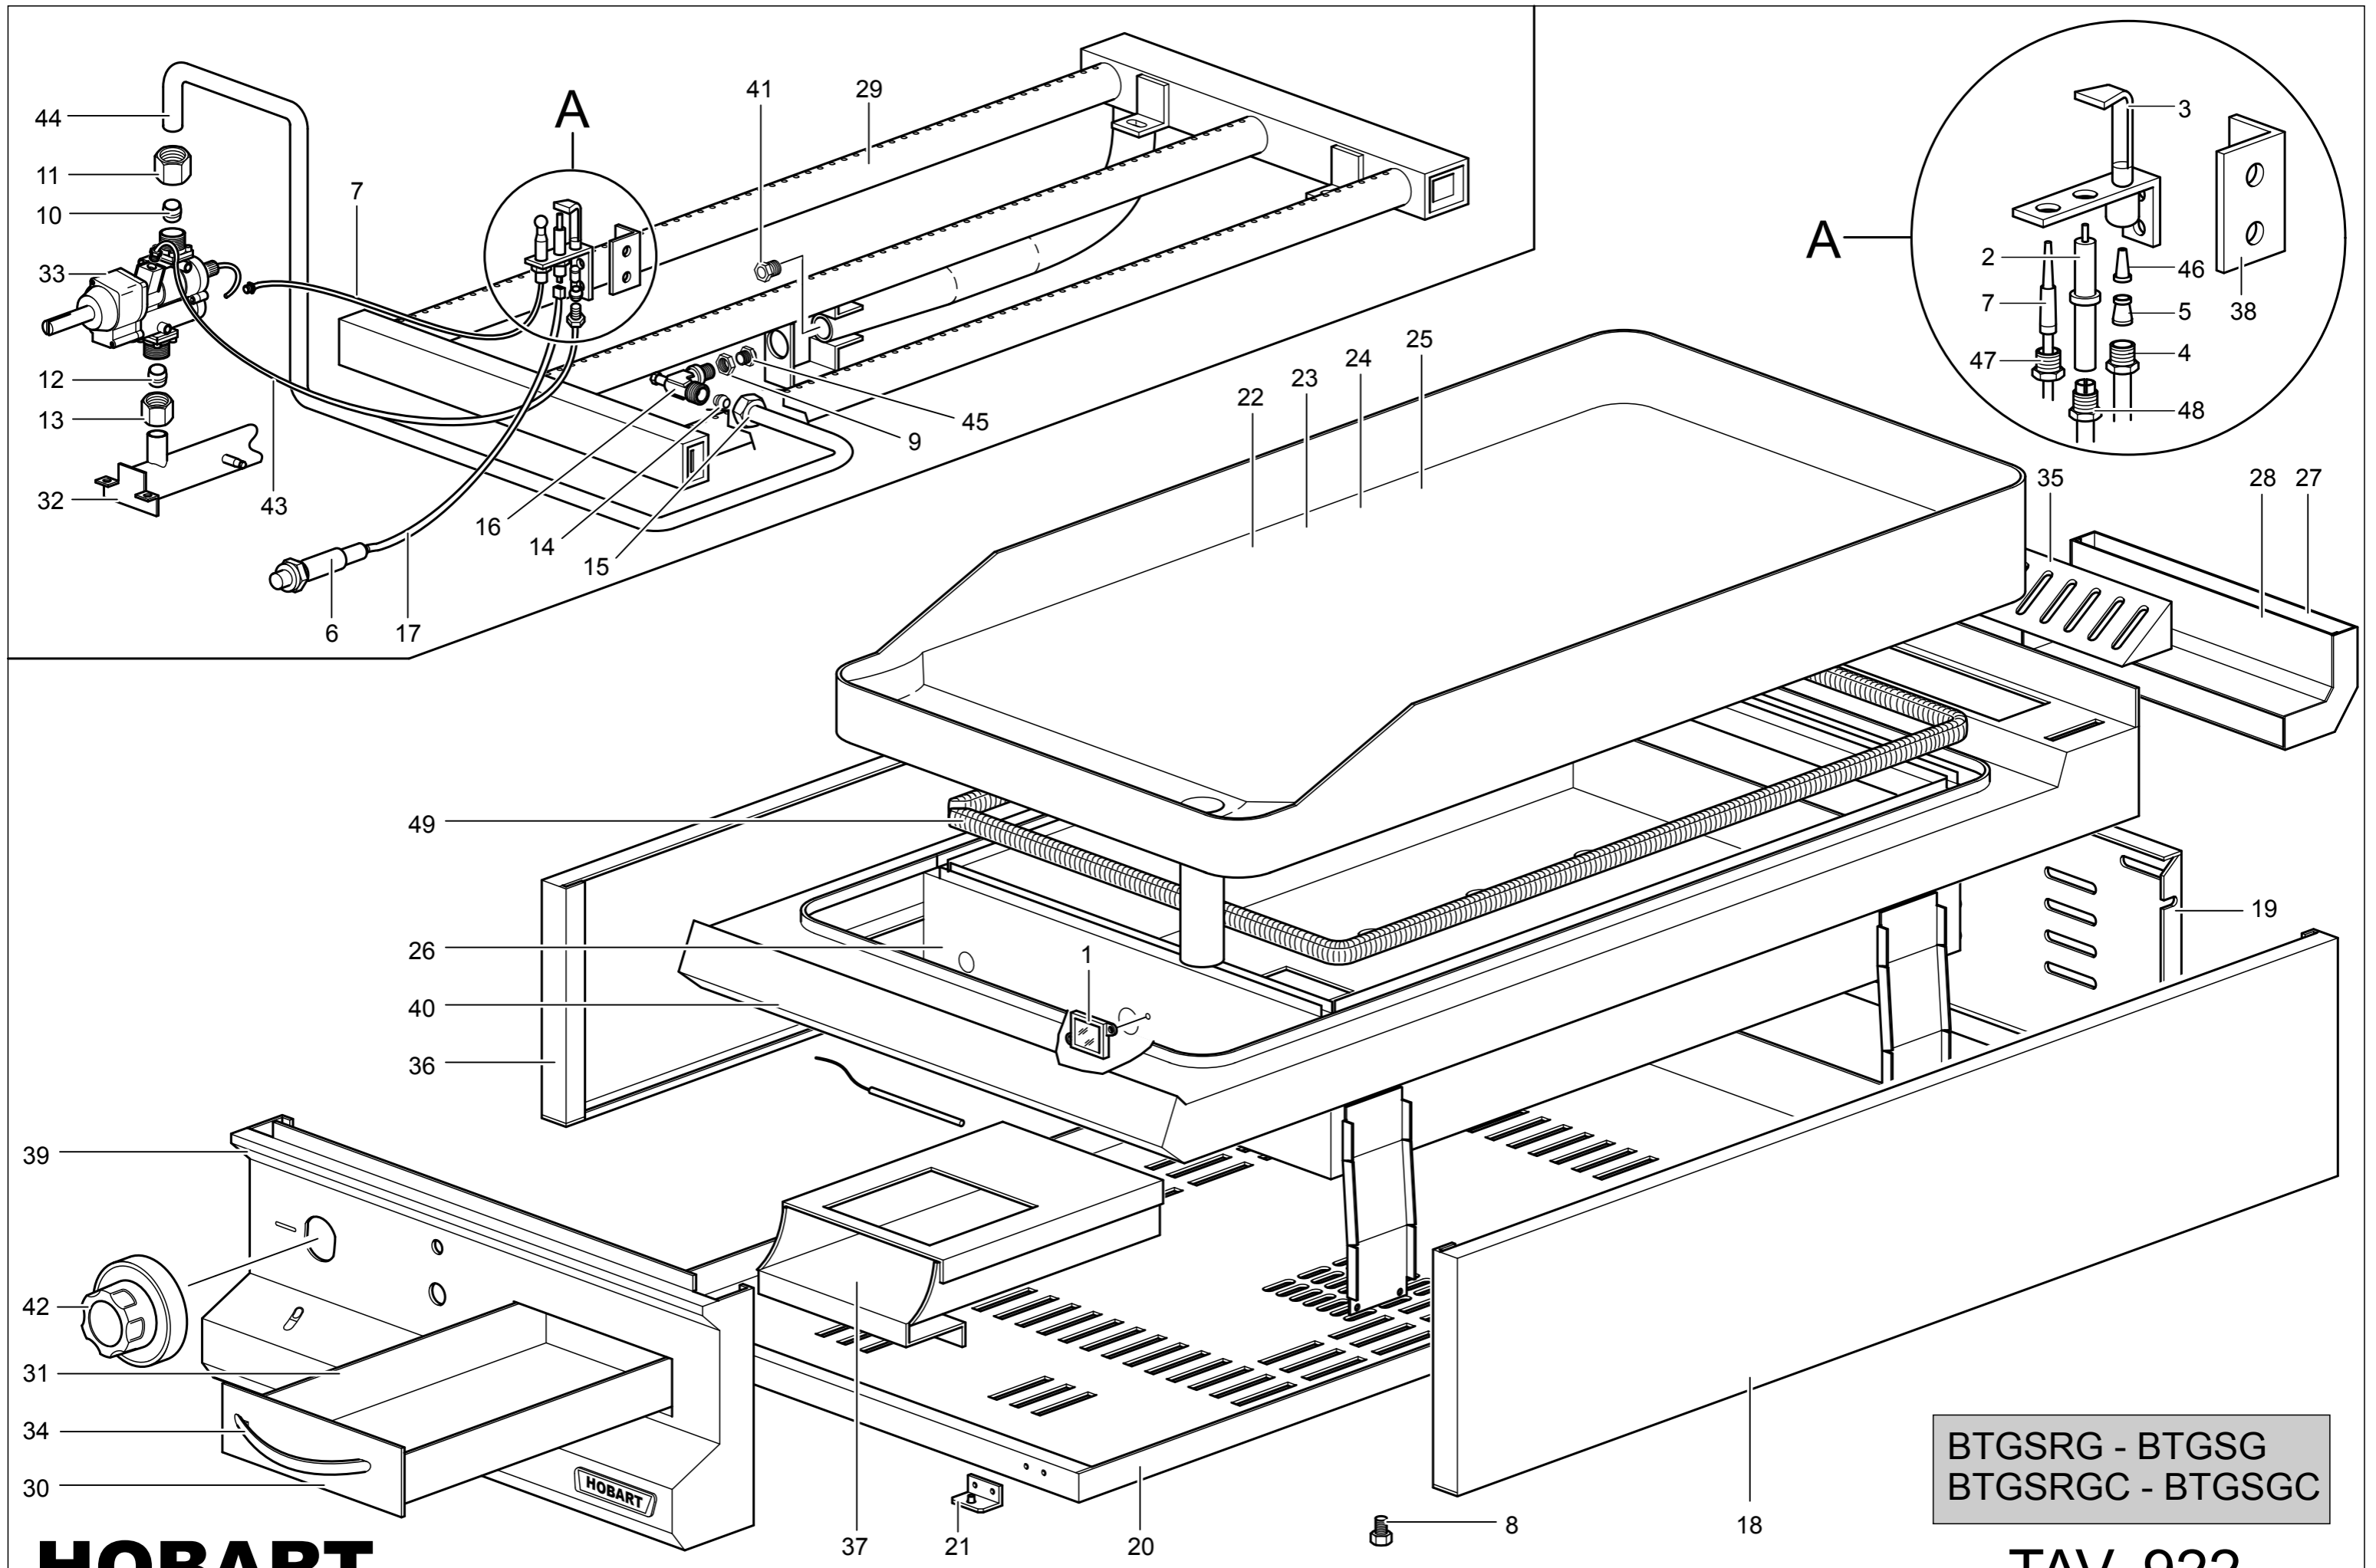

**BTGSRG**  
**BTGSG**  
**BTGSRGC**  
**BTGSGL**  
Gas Griddle

**Spare Parts**

BTGSRG - BTGSG  
 BTGSRGC - BTGSGC

**HOBART**

TAV. 922

Key N°	Part N°		Description
1	RTBF900054		VIEWER
2	RTCP800033	(R)	SPARK PLUG
3	RTCP800034	(R)	PILOT
4	RTCU800182		NUT D.6
5	RTCU800183		BICONE D.6
6	RTCU700020	(R)	PIEZO LIGHTING
7	RTCU700296	(R)	THERMOCOUPLE
8	RTCU700324		FOOT
9	RTCU900005		C/NUT
10	RTCU900016		BICONE D.10
11	RTCU900017		NUT D.10
12	RTCU900014		BICONE D.12
13	RTCU900015		NUT D.12
14	RTCU900012		BICONE D.10
15	RTCU900013		NUT D.10
16	RTCU900337		INJECTOR SUPPORT
17	RTCU900384	(R)	LIGHTING CABLE
18	16002		RIGHT SIDE
19	160022		INOX BACK PANEL
20	160025		BOTTOM TOP
21	160028		BRACKET TO FIX CONTROL PANEL
22	160152		FLAT COOKING PLANE
23	160364		RIFLED FRY-PLATE
24	160358		RIFLED FRY-PLATE
25	160363		FLAT COOKING PLANE
26	160156		COMBUSTION CHAMBER
27	160157		REAR WALL
28	160158		FRONT WALL
29	160165		BURNER
30	163124		OIL TRAY PANEL
31	163122		OIL TRAY
32	160221		COLLECTOR GBM49
33	160225	(R)	GAS THERMOSTAT
34	160270		HANDLE
35	163222		CHIMNEY GRILL
36	160319		LEFT SIDE
37	160333		OIL TANK SLIDE WAY
38	160337		BRACKET TO SUPPORT PILOT
39	163180		CONTROL PANEL
40	163851		INOX PLANE
41	160522		AIR REGULATOR
42	162481+163086	(R)	THERMOSTAT KNOB+RING

(R) = - Recommended spare parts

**BTGSRG - BTGSG**  
**BTGSRGC - BTGSGL**

Key N°	Part N°	Description
43	160566	PILOT PIPE
44	160567	DISTRIBUTOR FEEDING PIPE
45	VEDI MANUALE UGELLI	INIECTOR
46	VEDI MANUALE UGELLI	PILOT INJECTOR
47	RTCP800038	NUT FOR THERMOELEMENT
48	RTCU900215	FITTING FOR PILOT SPARK PLUG
49	163291	JOINT

(R) = - Recommended spare parts