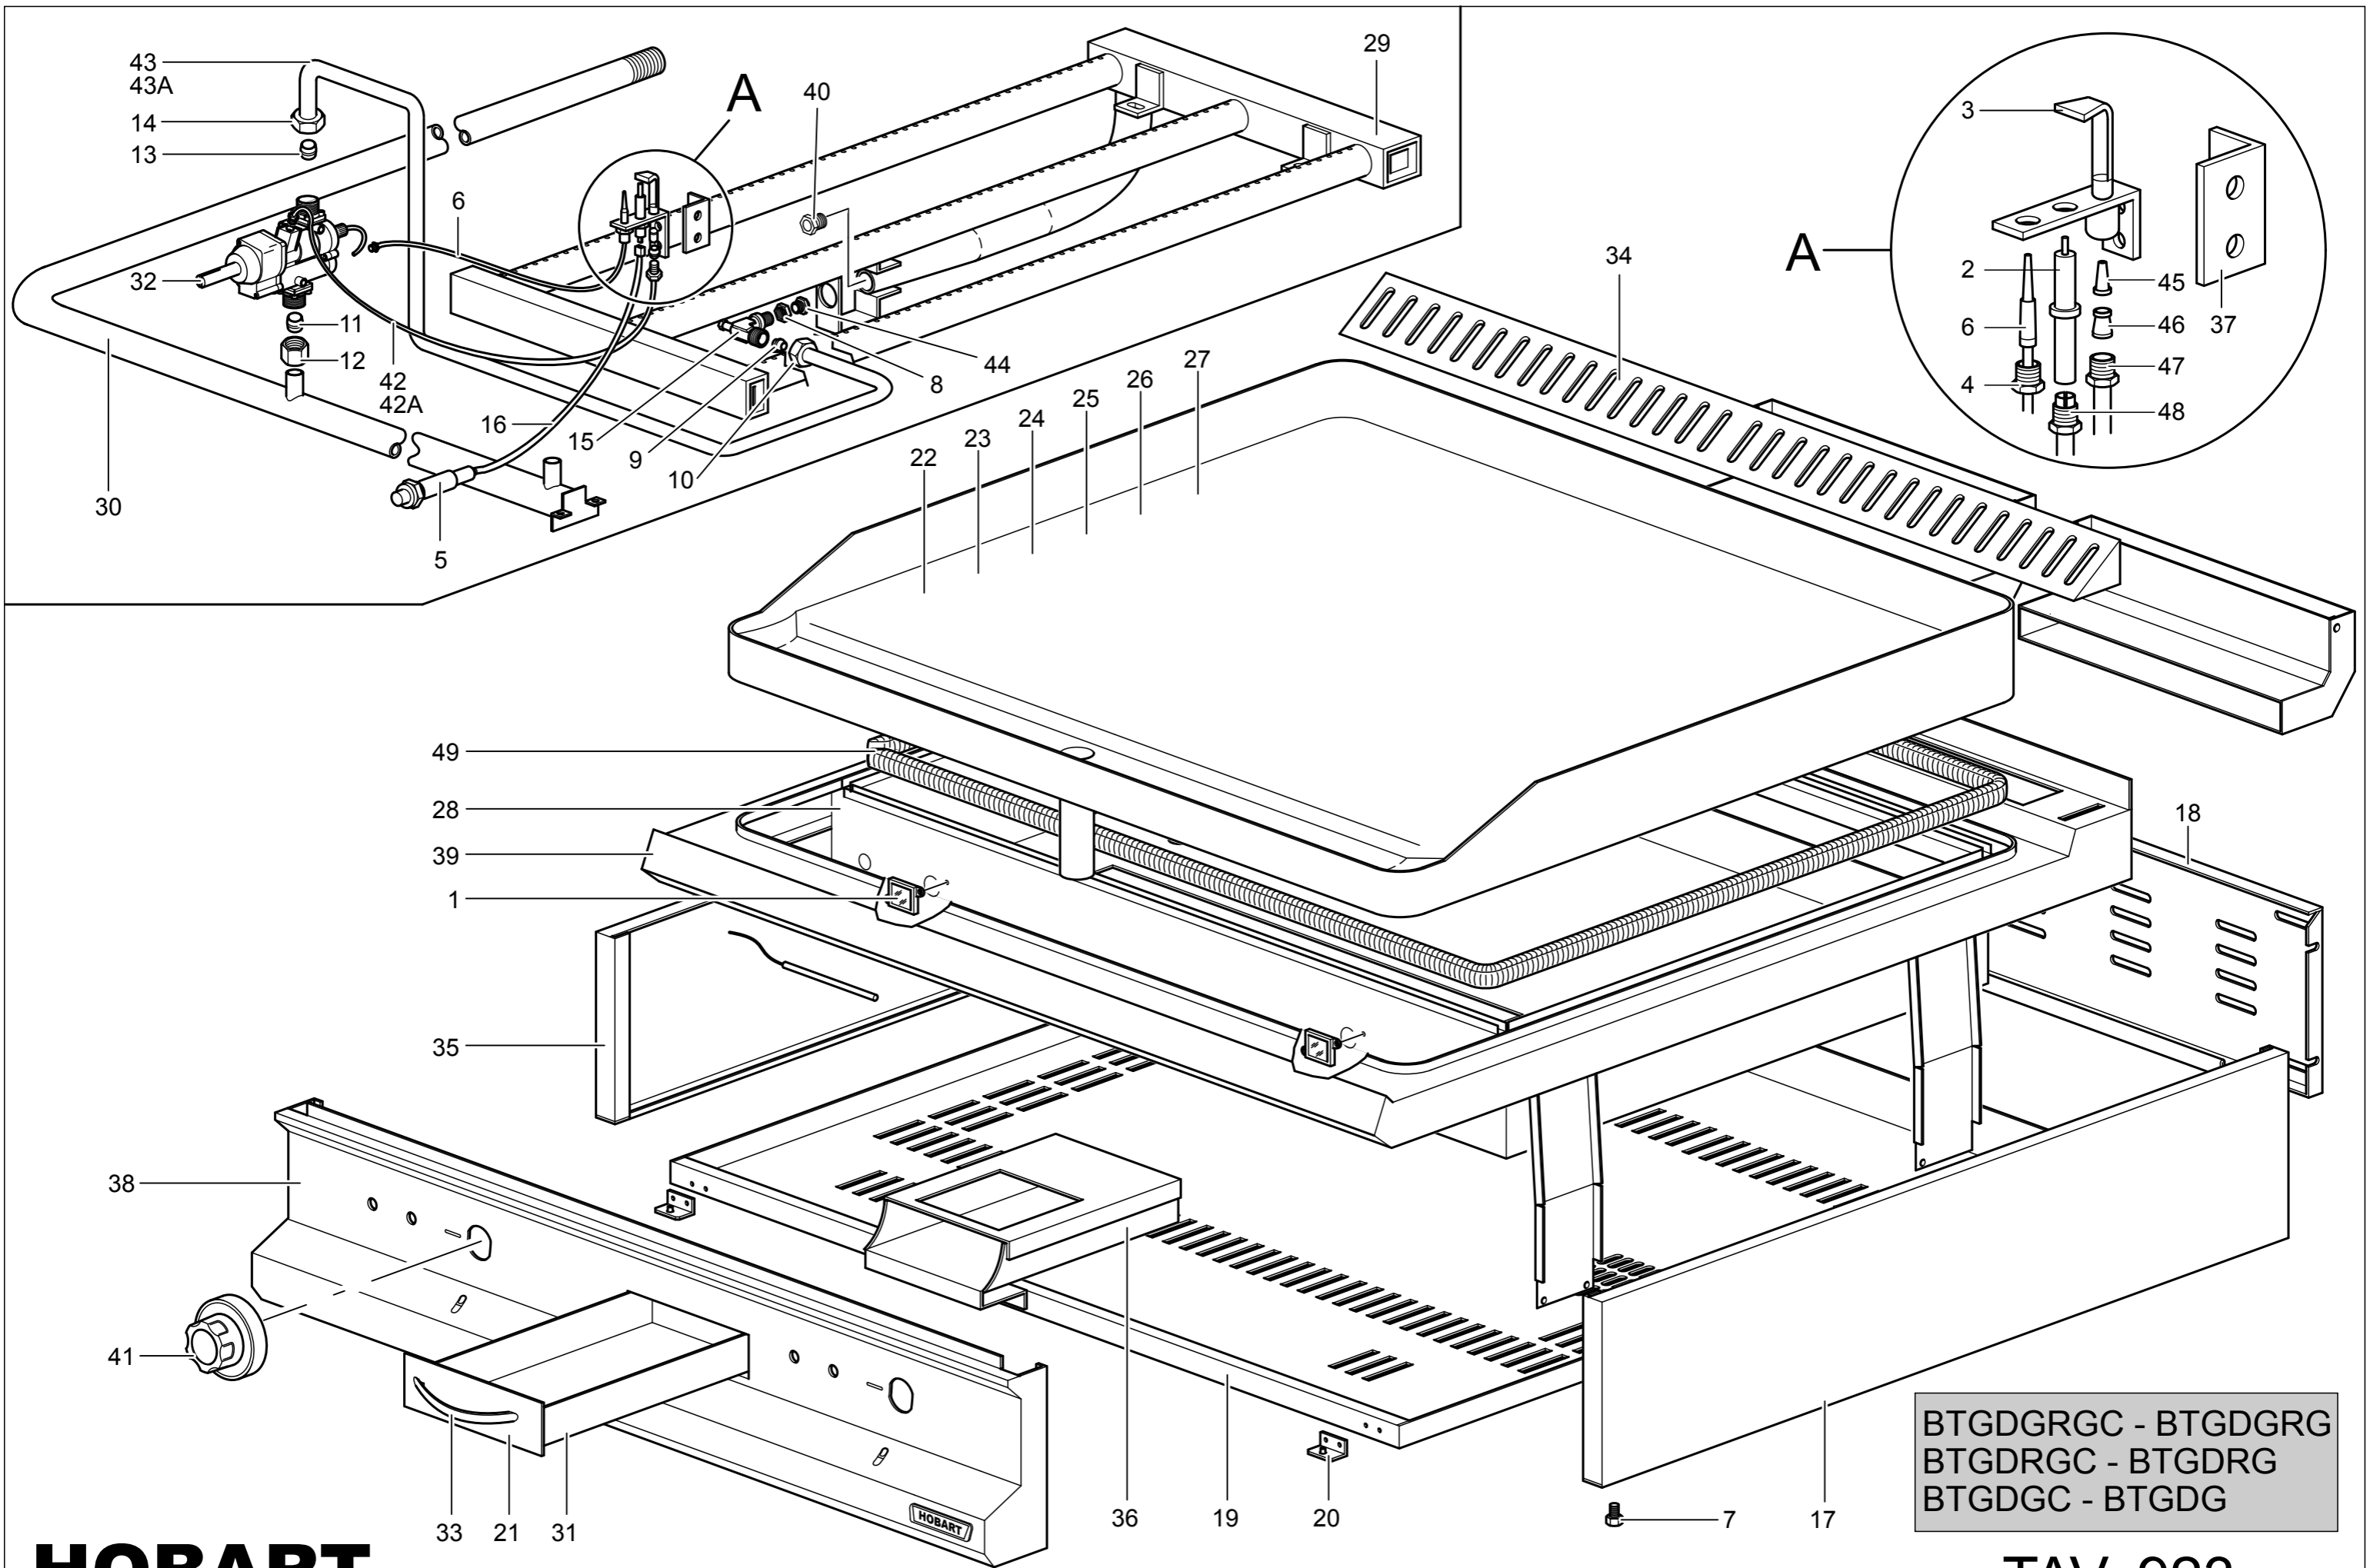

BTGDG - BTGDGC
BTGDRG - BTGDRGC
BTGDGRG - BTGDGRGC
Gas Griddles

Spare Parts

BTGDGRGC - BTGDGRG
 BTGDRGC - BTGDRG
 BTGDGC - BTGDG

HOBART

TAV. 923

Key N°	Part N°	Description
1	RTBF900054	VIEWER
2	RTCP800033	(R) SPARK PLUG
3	RTCP800034	(R) PILOT
4	RTCP800038	NUT FOR THERMOELEMENT
5	RTCU700020	(R) PIEZO LIGHTING
6	RTCU700296	(R) THERMOCOUPLE
7	RTCU700324	FOOT
8	RTCU900005	C/NUT INJECTOR SUPPORT
9	RTCU900012	BICONE D.10
10	RTCU900013	NUT D.10
11	RTCU900014	BICONE D.12
12	RTCU900015	NUT D.12
13	RTCU900016	BICONE D.10
14	RTCU900017	NUT D.10
15	RTCU900337	INJECTOR SUPPORT
16	RTCU900384	(R) LIGHTING CABLE
17	160021	RIGHT SIDE
18	160023	BACK PANEL
19	160024	BOTTOM TOP
20	160028	BRACKET TO FIX CONTROL PANEL
21	160097	OIL TRAY PANEL
22	160153	FLAT COOKING PLANE
23	160367	PLAN OF COOKING SMOOTH RIBBED CHROME
24	160362	PLAN OF COOKING SMOOTH AND RIBBED
25	160366	PLAN OF COOKING RAYÉE CHROMÉE
26	160360	GROOVED COOKING PLANE
27	160365	SMOOTH COOKING PLATE CHROMÉE
28	160155	COMBUSTION CHAMBER
29	160165	BURNER
30	160183	COLLECTOR
31	160188	OIL TRAY
32	160225	(R) GAS THERMOSTAT
33	160270	HANDLE
34	163221	CHIMNEY GRILL
35	160319	LEFT SIDE
36	160333	OIL TANK SLIDE WAY
37	160337	BRACKET TO SUPPORT PILOT
38	163198	CONTROL PANEL
39	163260	INOX PLANE
40	160522	AIR REGULATOR

(R) = - Recommended spare parts

**BTGDG - BTGDGC - BTGDRG
BTGDRGC - BTGDGRG - BTGDGRGC**

Key N°	Part N°		Description
41	162481+163086	(R)	THERMOSTAT KNOB+RING
42	160568		LEFT PILOT PIPE
42A	160569		RIGHT PILOT PIPE
43	160570		LEFT BURNER FEEDING PIPE
43A	160571		RIGHT BURNER FEEDING PIPE
44	VEDI MANUALE UGELLI		INIECTOR Ø 2.05 K
45	VEDI MANUALE UGELLI		INIECTOR
46	RTC800183		BICONE D.6
47	RTC800182		NUT D.6
48	RTC900215		FITTING FOR PILOT SPARK PLUG
49	163292		JOINT
50	160158		FLUE FRONT WALL
51	160157		FLUE REAR WALL

(R) = - Recommended spare parts