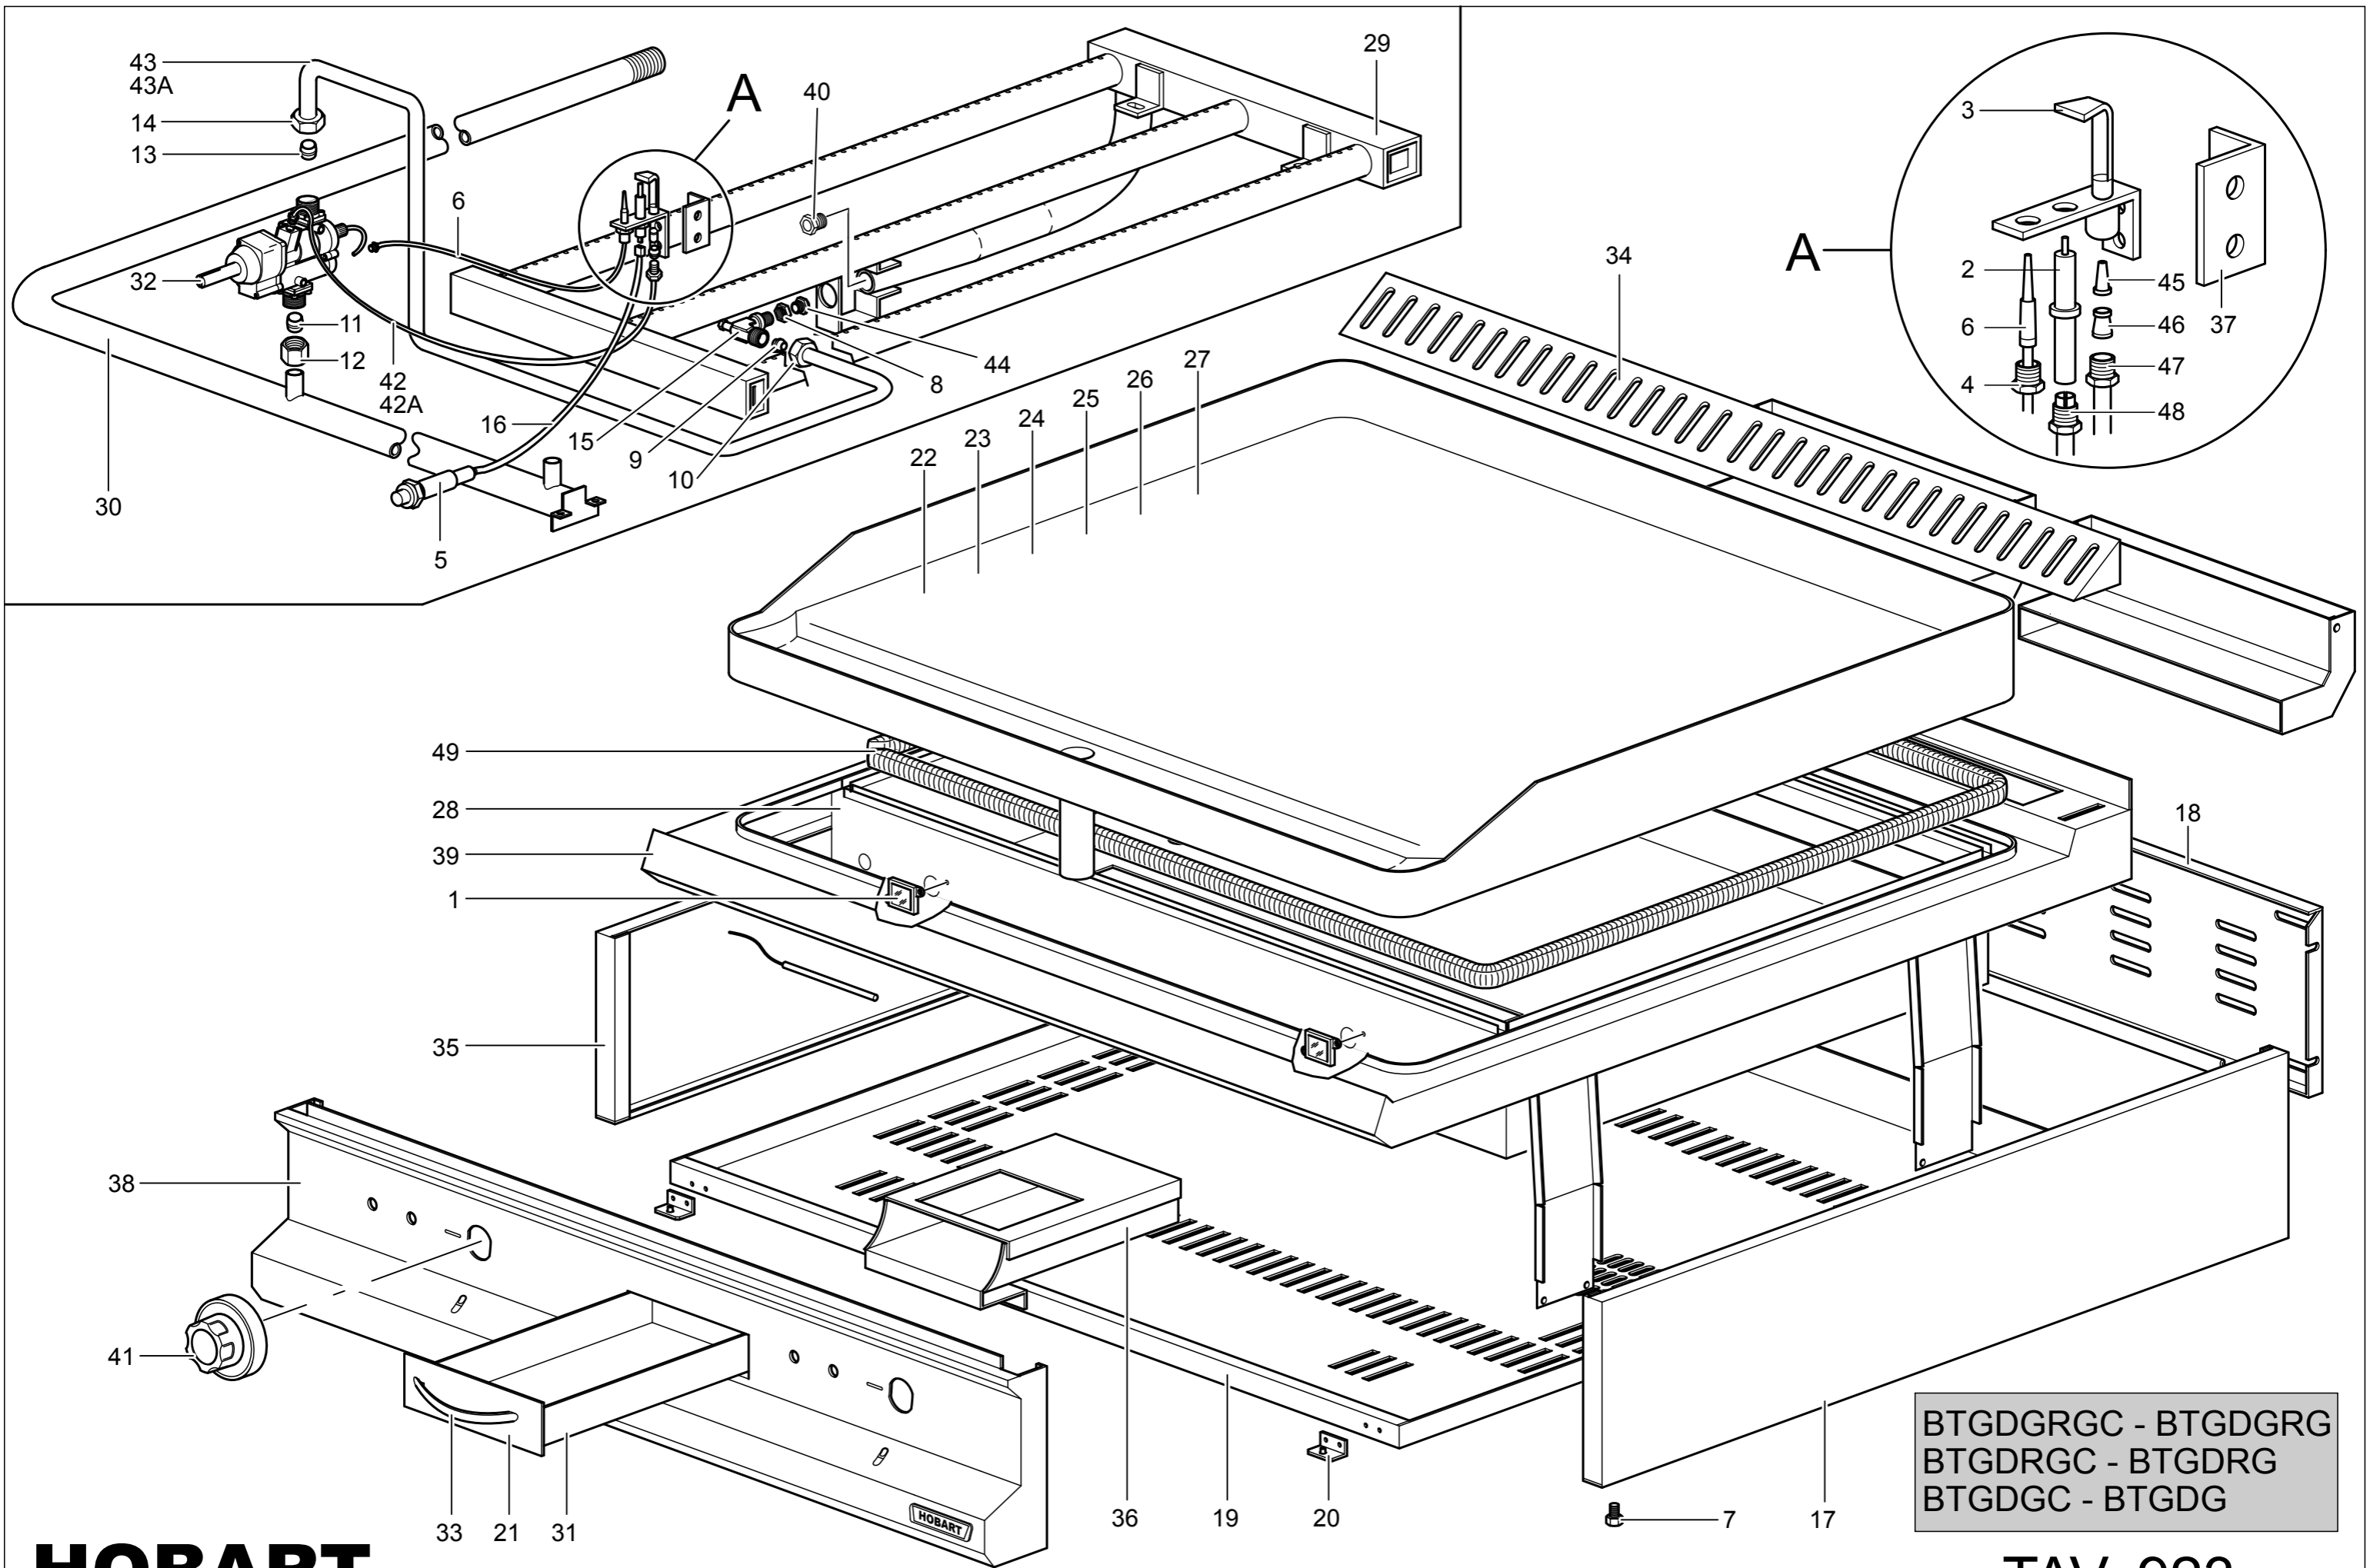

**HOBART**

**BTGDG - BTGDGC**  
**BTGDRG - BTGDRGC**  
**BTGDGRG - BTGDGRGC**  
Gas Griddles

**Spare Parts**

BTGDGRGC - BTGDGRG  
 BTGDRGC - BTGDRG  
 BTGDGC - BTGDG

**HOBART**

TAV. 923

Key N°	Part N°	Description
1	RTBF900054	VIEWER
2	RTCP800033	(R) SPARK PLUG
3	RTCP800034	(R) PILOT
4	RTCP800038	NUT FOR THERMOELEMENT
5	RTCU700020	(R) PIEZO LIGHTING
6	RTCU700296	(R) THERMOCOUPLE
7	RTCU700324	FOOT
8	RTCU900005	C/NUT INJECTOR SUPPORT
9	RTCU900012	BICONE D.10
10	RTCU900013	NUT D.10
11	RTCU900014	BICONE D.12
12	RTCU900015	NUT D.12
13	RTCU900016	BICONE D.10
14	RTCU900017	NUT D.10
15	RTCU900337	INJECTOR SUPPORT
16	RTCU900384	(R) LIGHTING CABLE
17	160021	RIGHT SIDE
18	160023	BACK PANEL
19	160024	BOTTOM TOP
20	160028	BRACKET TO FIX CONTROL PANEL
21	160097	OIL TRAY PANEL
22	160153	FLAT COOKING PLANE
23	160367	PLAN OF COOKING SMOOTH RIBBED CHROME
24	160362	PLAN OF COOKING SMOOTH AND RIBBED
25	160366	PLAN OF COOKING RAYÉE CHROMÉE
26	160360	GROOVED COOKING PLANE
27	160365	SMOOTH COOKING PLATE CHROMÉE
28	160155	COMBUSTION CHAMBER
29	160165	BURNER
30	160183	COLLECTOR
31	160188	OIL TRAY
32	160225	(R) GAS THERMOSTAT
33	160270	HANDLE
34	163221	CHIMNEY GRILL
35	160319	LEFT SIDE
36	160333	OIL TANK SLIDE WAY
37	160337	BRACKET TO SUPPORT PILOT
38	163198	CONTROL PANEL
39	163260	INOX PLANE
40	160522	AIR REGULATOR

(R) = - Recommended spare parts

**BTGDG - BTGDGC - BTGDRG  
BTGDRGC - BTGDGRG - BTGDGRGC**

Key N°	Part N°		Description
41	162481+163086	(R)	THERMOSTAT KNOB+RING
42	160568		LEFT PILOT PIPE
42A	160569		RIGHT PILOT PIPE
43	160570		LEFT BURNER FEEDING PIPE
43A	160571		RIGHT BURNER FEEDING PIPE
44	VEDI MANUALE UGELLI		INIECTOR Ø 2.05 K
45	VEDI MANUALE UGELLI		INIECTOR
46	RTC800183		BICONE D.6
47	RTC800182		NUT D.6
48	RTC900215		FITTING FOR PILOT SPARK PLUG
49	163292		JOINT
50	160158		FLUE FRONT WALL
51	160157		FLUE REAR WALL

(R) = - Recommended spare parts