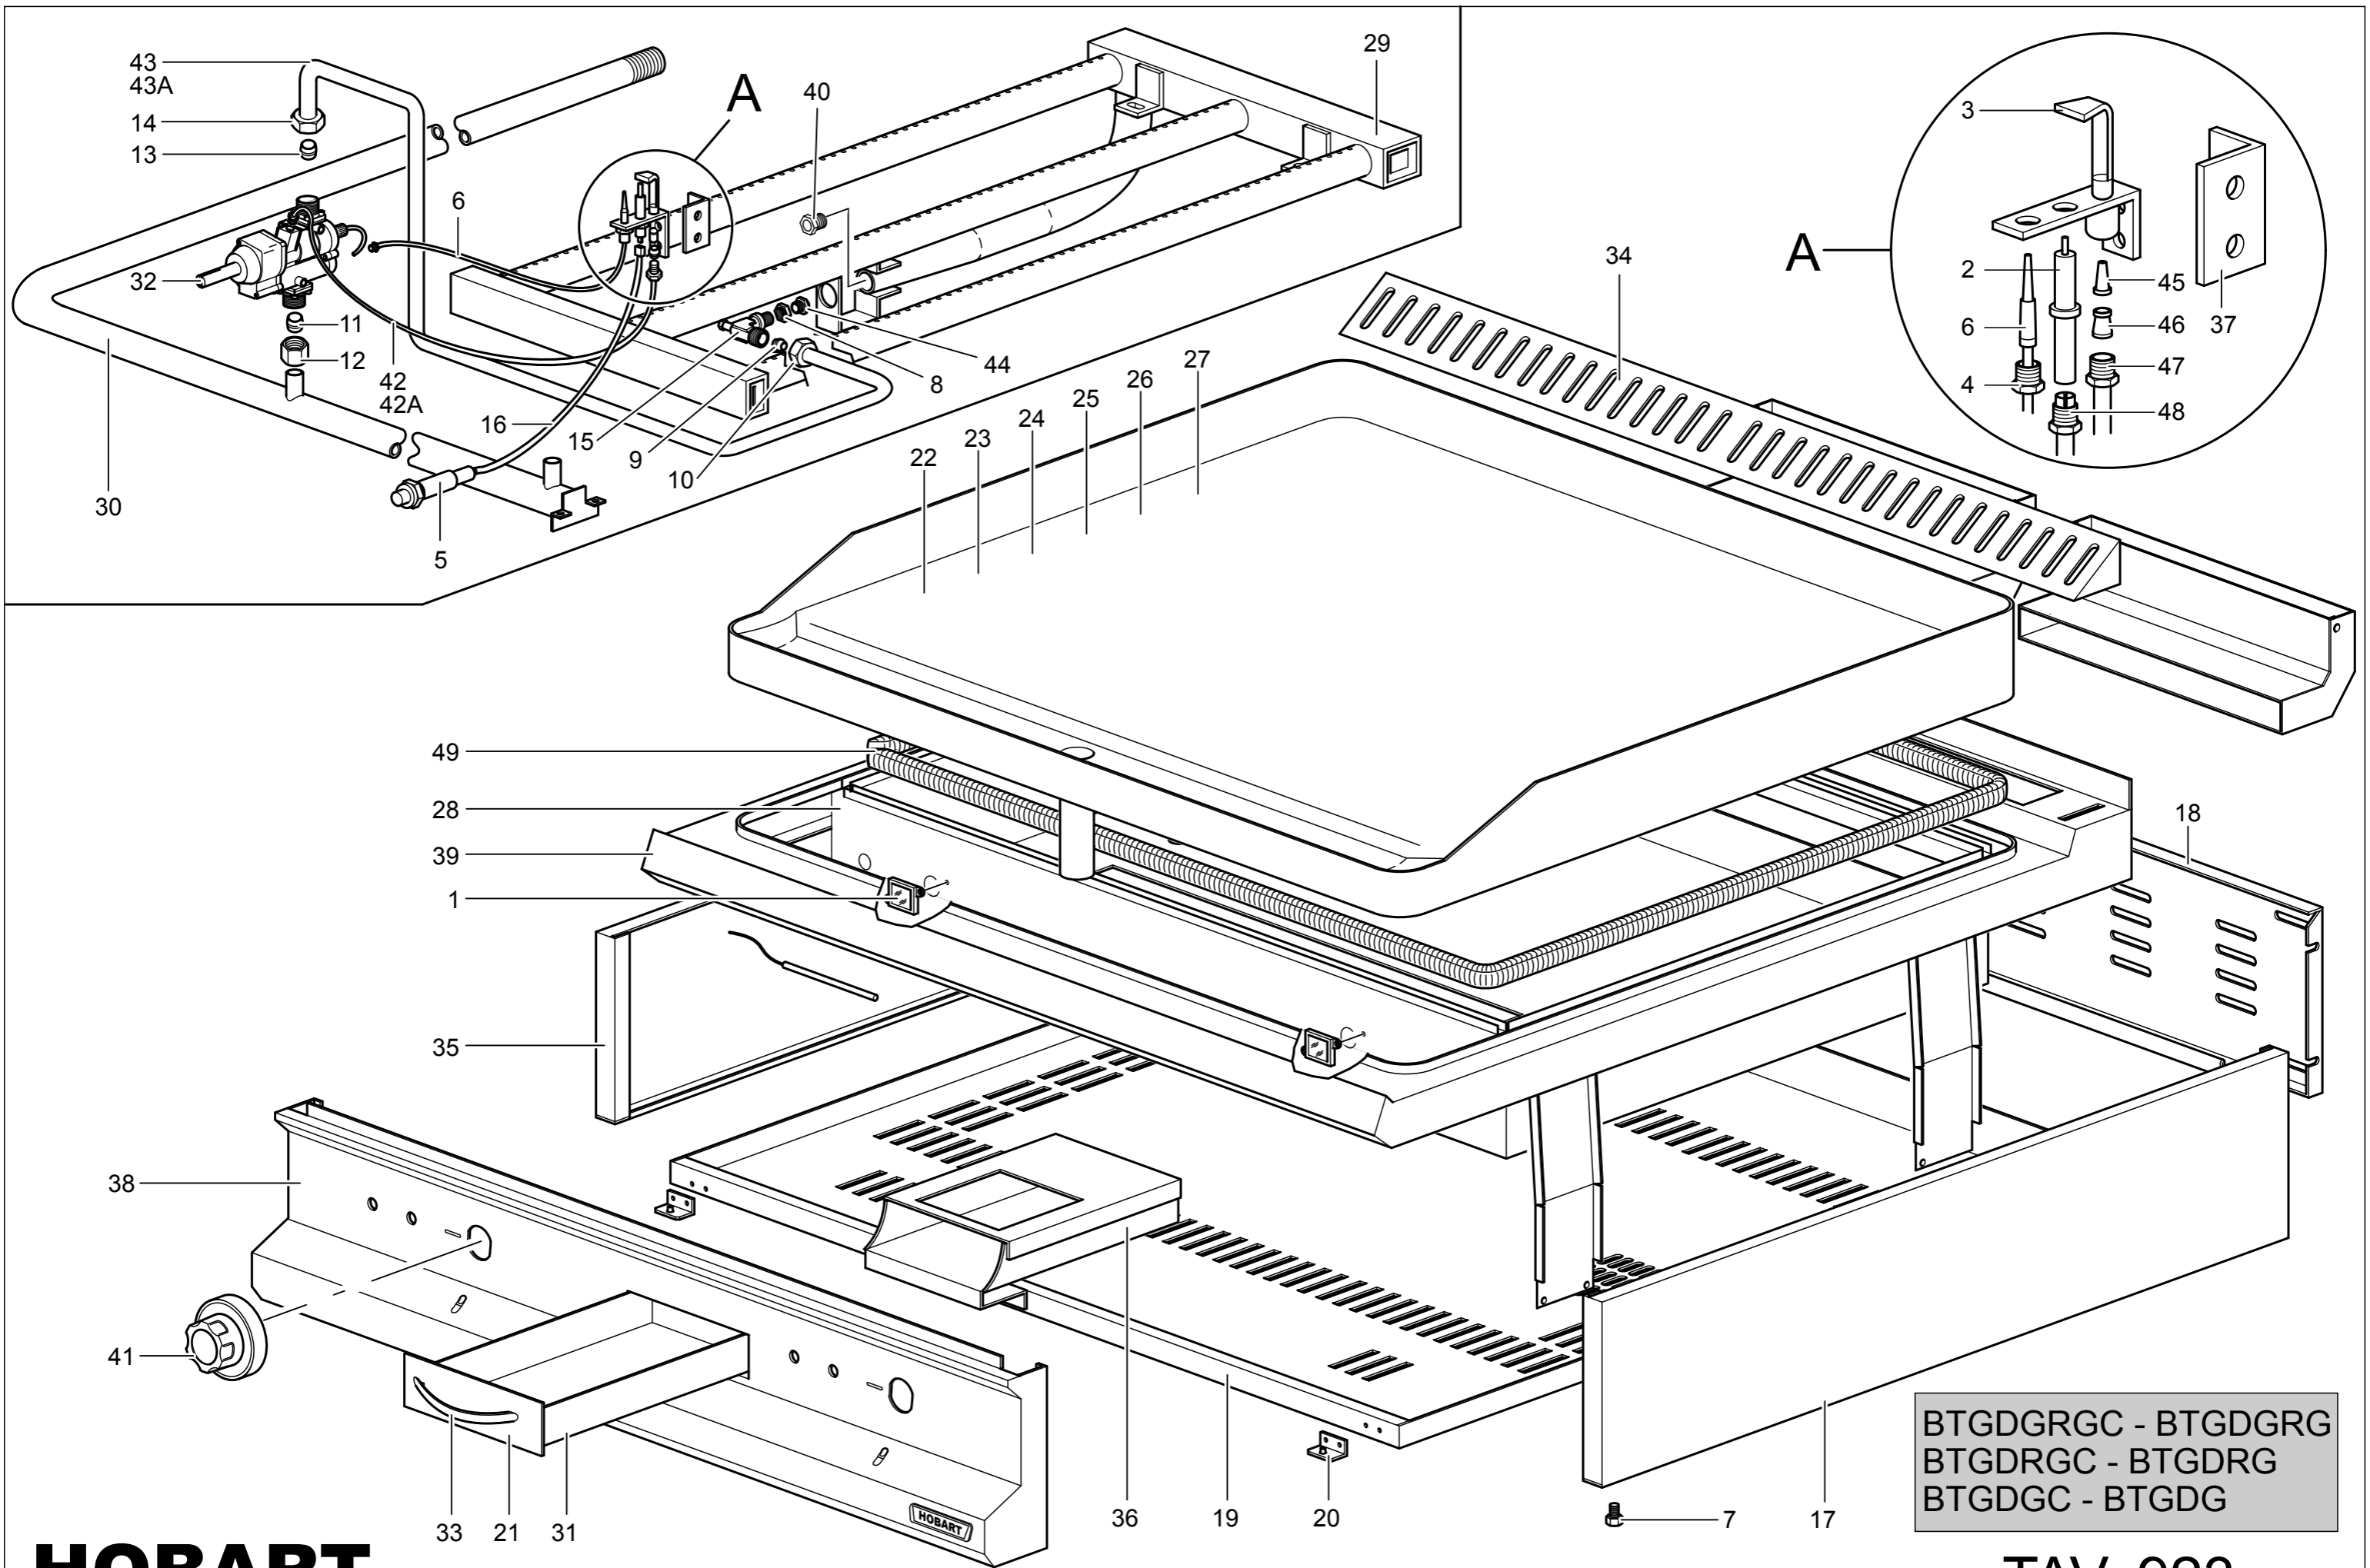

HOBART

BTGDG - BTGDGC
BTGDRG - BTGDRGC
BTGDGRG - BTGDGRGC
Gas Griddles

Spare Parts

HOBART

TAV. 923

Key N°	Part N°	Description
1	RTBF900054	VIEWER
2	RTCP800033	(R) SPARK PLUG
3	RTCP800034	(R) PILOT
4	RTCP800038	NUT FOR THERMOELEMENT
5	RTCU700020	(R) PIEZO LIGHTING
6	RTCU700296	(R) THERMOCOUPLE
7	RTCU700324	FOOT
8	RTCU900005	C/NUT INJECTOR SUPPORT
9	RTCU900012	BICONE D.10
10	RTCU900013	NUT D.10
11	RTCU900014	BICONE D.12
12	RTCU900015	NUT D.12
13	RTCU900016	BICONE D.10
14	RTCU900017	NUT D.10
15	RTCU900337	INJECTOR SUPPORT
16	RTCU900384	(R) LIGHTING CABLE
17	160021	RIGHT SIDE
18	160023	BACK PANEL
19	160024	BOTTOM TOP
20	160028	BRACKET TO FIX CONTROL PANEL
21	160097	OIL TRAY PANEL
22	160153	FLAT COOKING PLANE
23	160367	PLAN OF COOKING SMOOTH RIBBED CHROME
24	160362	PLAN OF COOKING SMOOTH AND RIBBED
25	160366	PLAN OF COOKING RAYÉE CHROMÉE
26	160360	GROOVED COOKING PLANE
27	160365	SMOOTH COOKING PLATE CHROMÉE
28	160155	COMBUSTION CHAMBER
29	160165	BURNER
30	160183	COLLECTOR
31	160188	OIL TRAY
32	160225	(R) GAS THERMOSTAT
33	160270	HANDLE
34	163221	CHIMNEY GRILL
35	160319	LEFT SIDE
36	160333	OIL TANK SLIDE WAY
37	160337	BRACKET TO SUPPORT PILOT
38	163198	CONTROL PANEL
39	163260	INOX PLANE
40	160522	AIR REGULATOR

(R) = - Recommended spare parts

**BTGDG - BTGDGC - BTGDRG
BTGDRGC - BTGDGRG - BTGDGRGC**

Key N°	Part N°		Description
41	162481+163086	(R)	THERMOSTAT KNOB+RING
42	160568		LEFT PILOT PIPE
42A	160569		RIGHT PILOT PIPE
43	160570		LEFT BURNER FEEDING PIPE
43A	160571		RIGHT BURNER FEEDING PIPE
44	VEDI MANUALE UGELLI		INIECTOR Ø 2.05 K
45	VEDI MANUALE UGELLI		INIECTOR
46	RTC800183		BICONE D.6
47	RTC800182		NUT D.6
48	RTC900215		FITTING FOR PILOT SPARK PLUG
49	163292		JOINT
50	160158		FLUE FRONT WALL
51	160157		FLUE REAR WALL

(R) = - Recommended spare parts