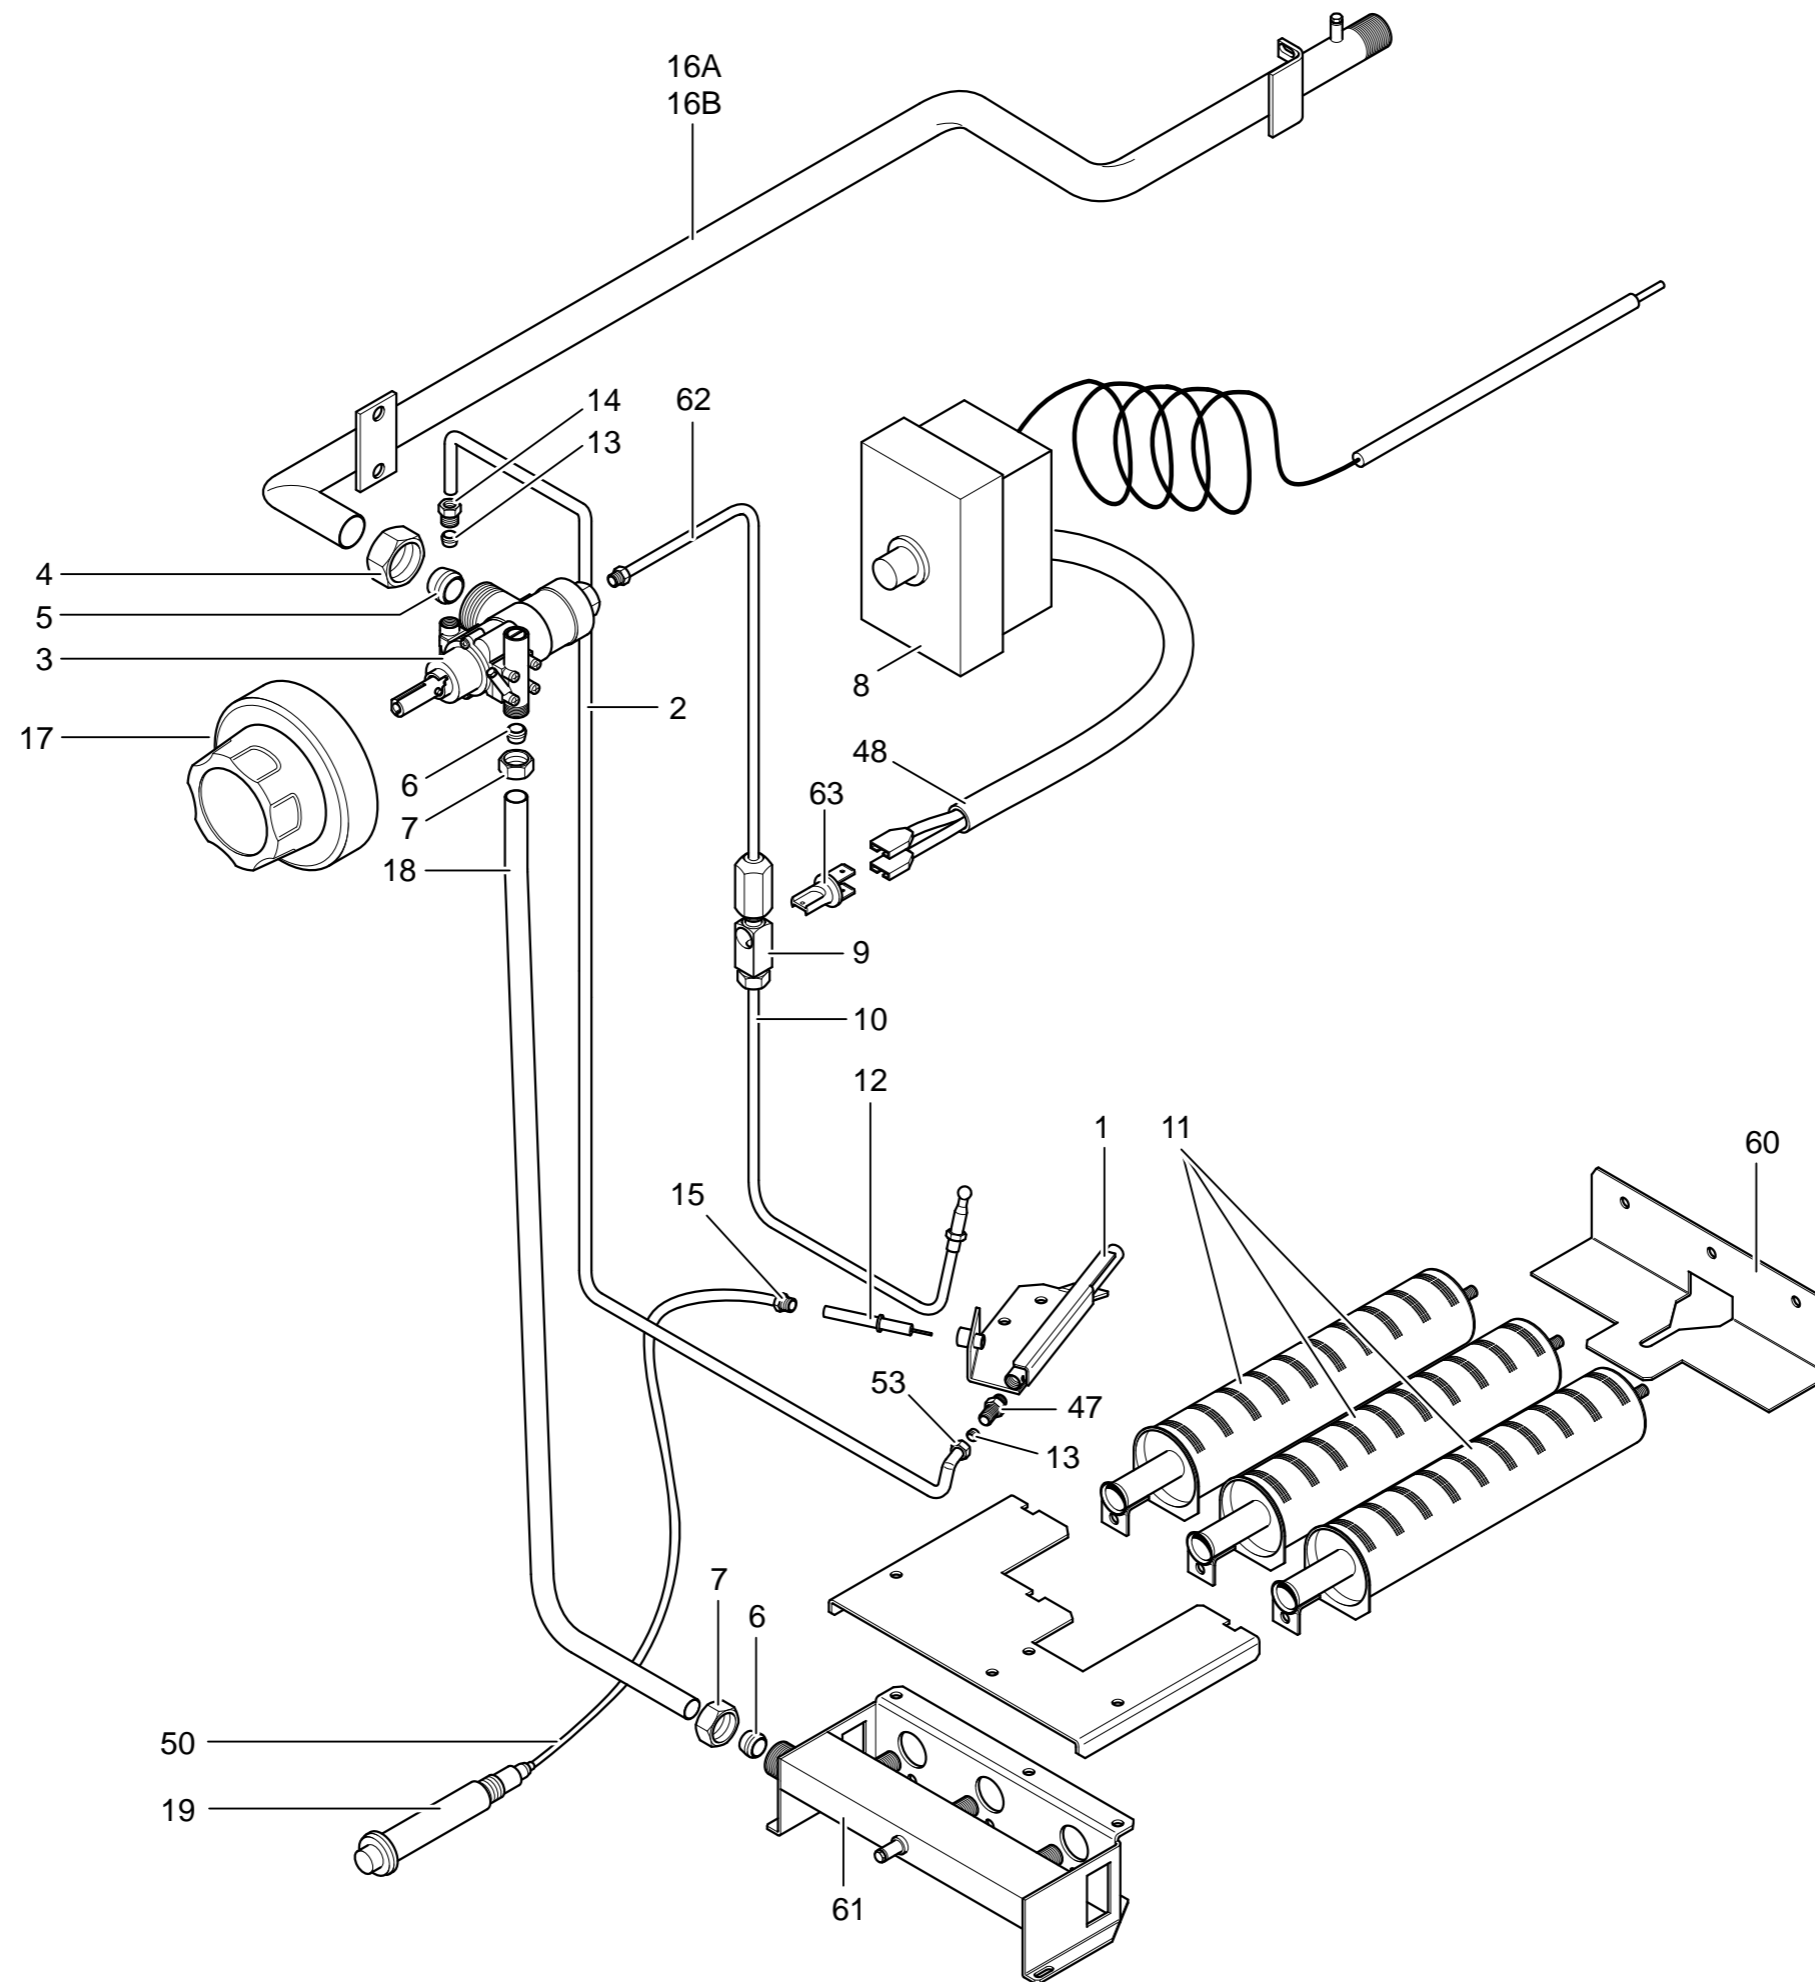

**HOBART**

***Gas Indirect Heat Kettle***  
**BMG10KI / BMG15KI**

***Spare Parts***

**CE**

BMG10KI  
BMG15KI

TAV. 953

BMG10KI  
BMG15KI

TAV. 953

Key N°	Part N°	Description
1	GACP800065	Pilot
2	PACP800212	Pilot pipe
3	(R) RTCP800019	Gasvalve
4	RTCP800021	Cap D. 20
5	RTCP800020	Bicone D. 20
6	RTCP800023	Bicone D. 16
7	RTCP800022	Cap D. 16
8	(R) RTCP800067	T. L. G100I/ T140
9	(R) RTCP800073	Connection
10	(R) RTCU700374	Thermocouple cm. 50
11	RTCU800335	Burner
12	(R) RTCU900010	Round spark
13	RTCU900018	Bicone D. 6
14	RTCU900019	Cap D. 6
15	(R) RTCU900215	Connection
16a	162902	Collector
16b	160452	Collector
17	163067	Valve knob gas
18a	164808	Burner pipe
18b	164997	Burner pipe
19	(R) RTCU700020	Piezo lighting
20	RTBF900013	Door hinge
21	RTCP700003	Water tap
22	RTCP900018	Boss
22	RTCP800024	Water distributor
23	RTCP800026	Hinge spring
24	RTCP800064	Safety valve
25	(R) RTCU700197	Water tap
27	RTCP800065	Level cock
28	RTCP900004	Discharge tap
29	RTCP900018	Boss
30	161827	Thermometer
31	160028	Bracket to fix the control panel
32	160270	Cover
33	163221	Chimmey grill
34	160431	Counter door
34	162867	Counter door
35a	162868	Door
35b	162884	Door
36	162676	Side panel right

a = 100L BMG10KI

b = 150L BMG15KI

**(R)** = Recommended spare parts

As continued product improvement is a policy of HOBART, specifications are subject to change with-out notice.