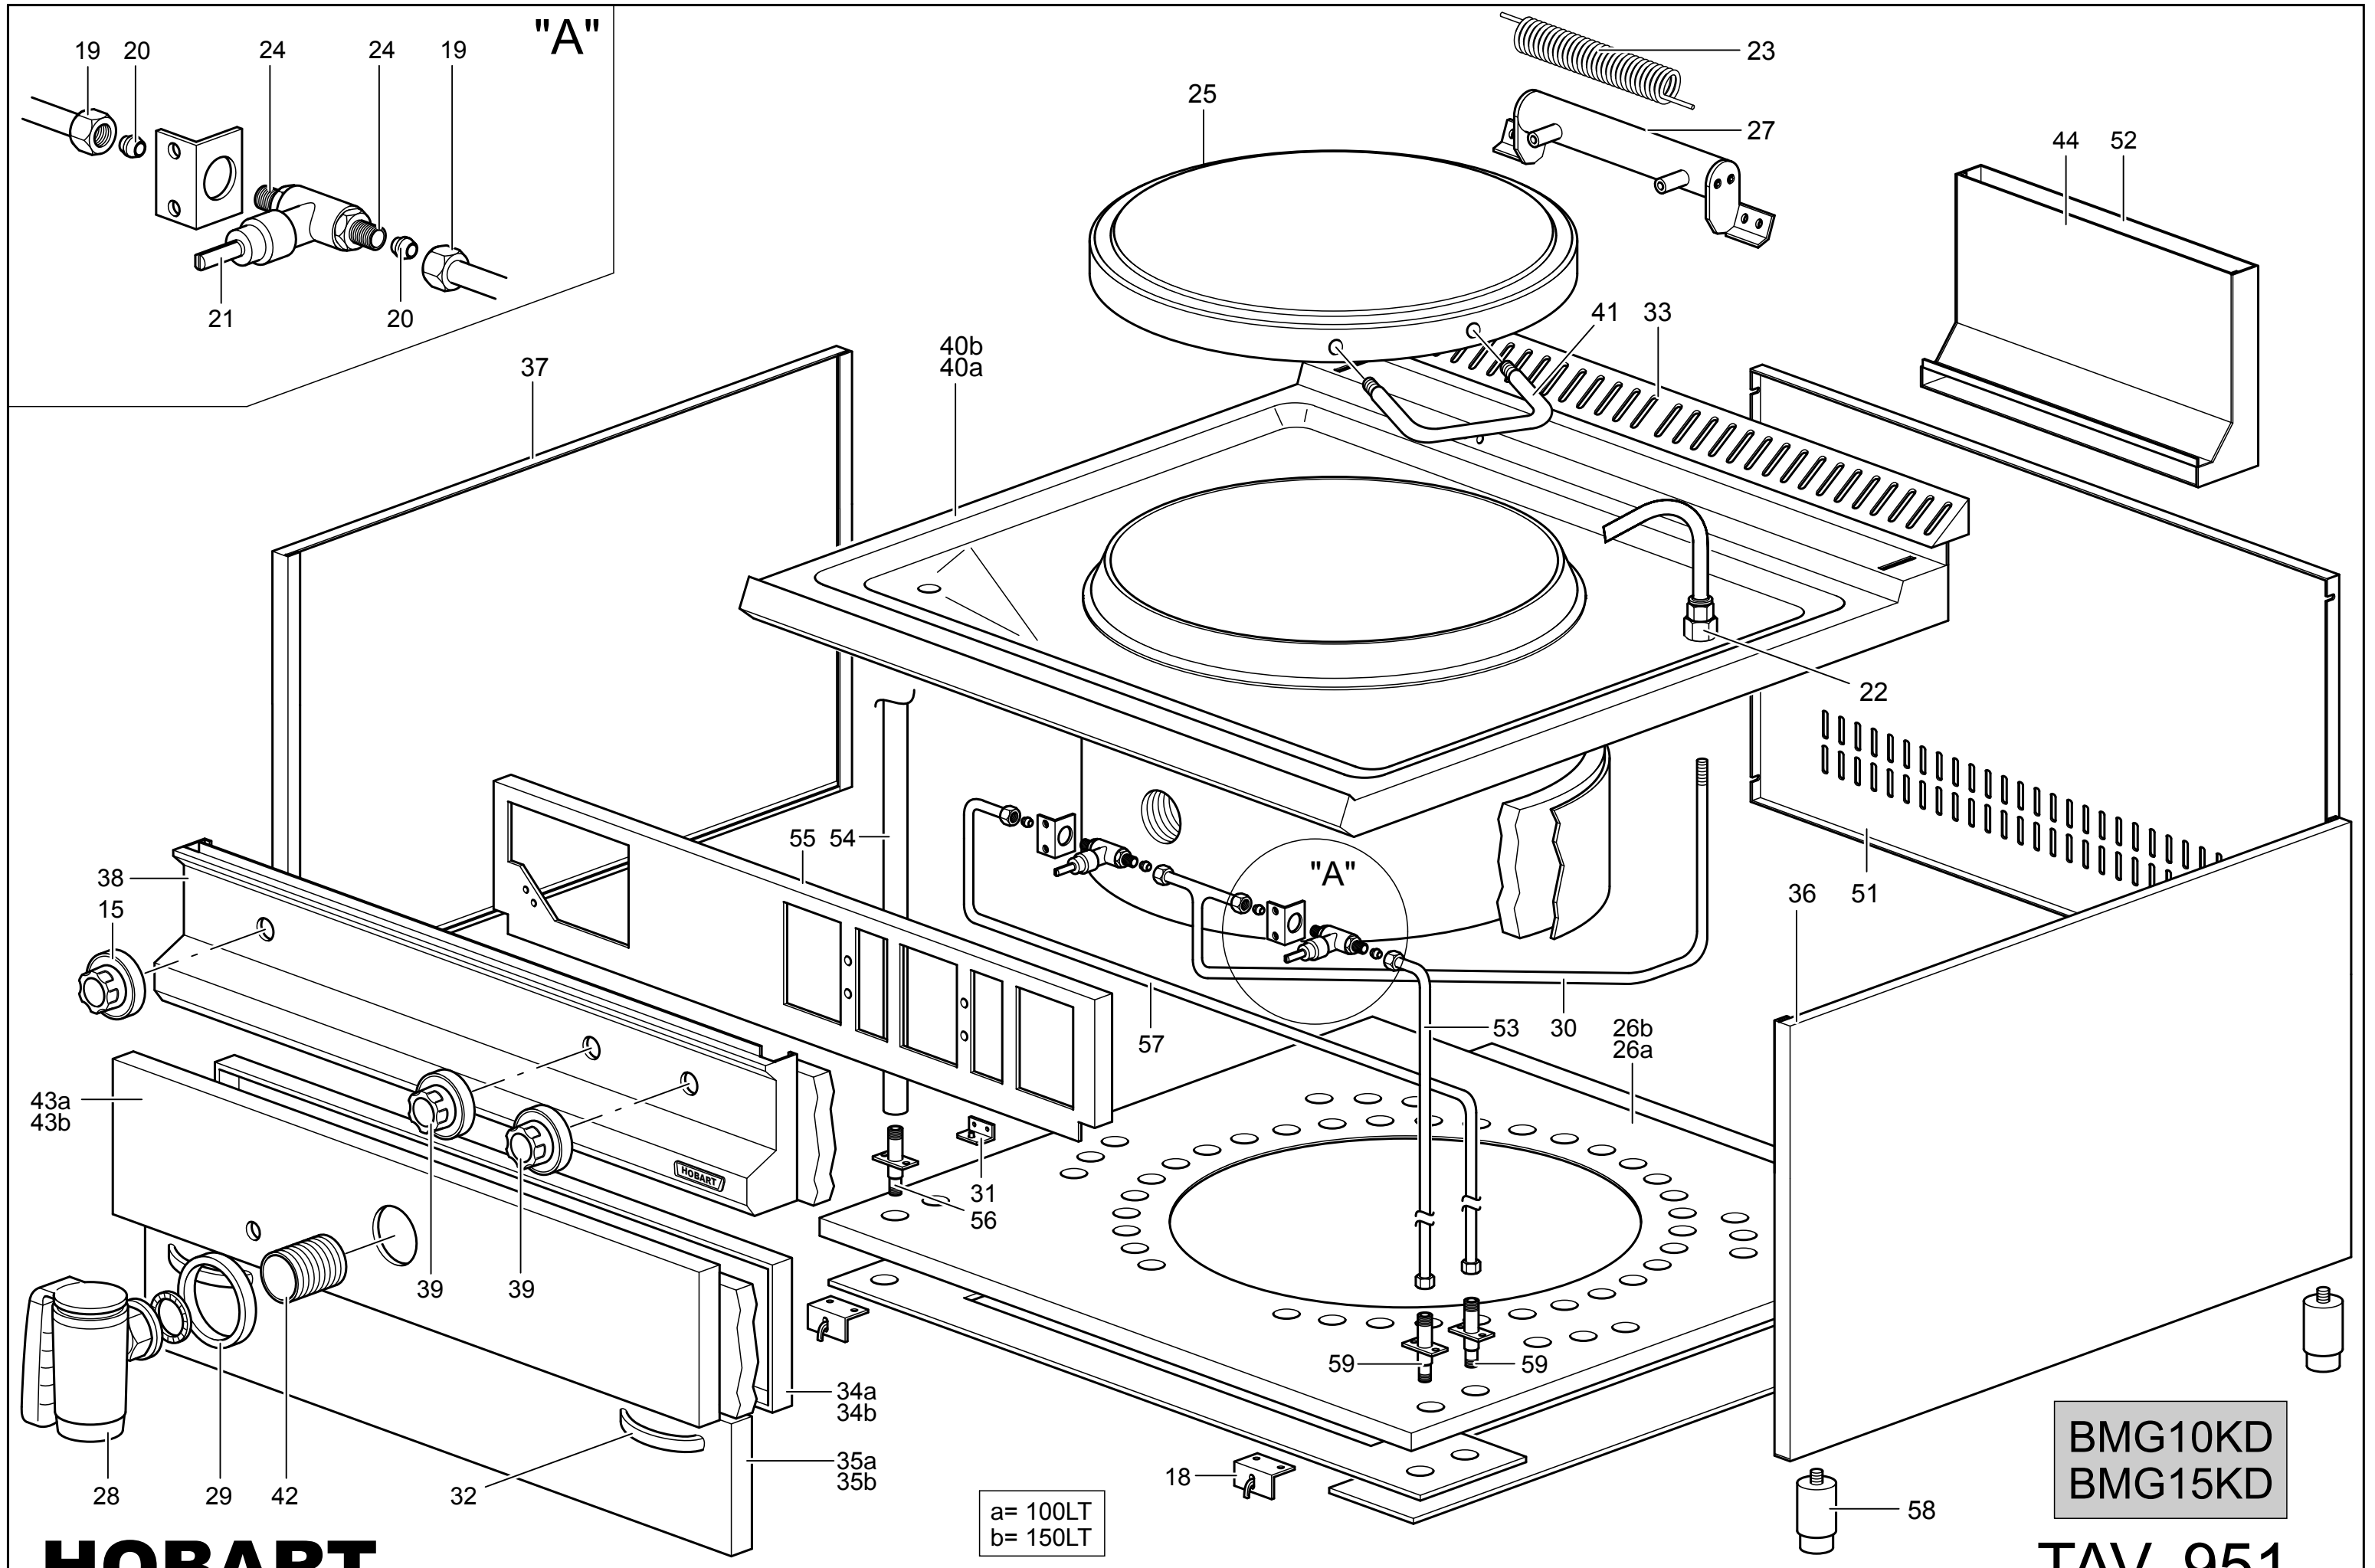

**HOBART**

**BMG10KD**  
**BMG15KD**  
Gas Kettle

**Spare Parts**

**HOBART**

a= 100LT  
b= 150LT

BMG10KD  
BMG15KD

TAV. 951

a= 100LT  
b= 150LT

BMG10KD  
BMG15KD

Key N°	Part N°		Description
1	GACP800065		PILOT
2a	PACP800203		PILOT PIPE
2b	PACP800212		PILOT PIPE
3	RTCP800019	(R)	GAS TAP
4	RTCP800021		NUT FOR TAP D.20
5	RTCP800020		DOUBLE CONE D.20
6	RTCP800022		NUT FOR TAP D.16
7	RTCP800023		DOUBLE CONE D.16
8	RTCU700374	(R)	THERMOCOUPLE 60CM
9	RTCU800335		CENTRAL BURNER
10	RTCU900010	(R)	ROUND SPARK
11	RTCU900018		DOUBLE CONE D.6
12	RTCU900019		NUT D.6
13	RTCU900215		FITTING FOR PILOT SPARK PLUG
14	162902		RAMP
15	162481+163082	(R)	TAP KNOB+RING
16	164808		BURNER FEEDING PIPE
17	RTCU700020	(R)	PIEZO IGNITION + NUT
18	RTBF900013		DOOR HINGE
19	RTCU900013	(R)	NUT D.10
20	RTCU900012	(R)	DOUBLE CONE D.10
21	RTCP700003		ROBINET DE L'EAU
22	RTCP800024		WATER DISTRIBUTOR
23	RTCP800026		HINGE SPRING COVER
24	RTCU900103	(R)	NIPLES 3/8"
25	160925	(R)	COVER
26a	162899		LOWER PLANE G100
26b	162886		LOWER PLANE G150
27	160932		COplete HINGE
28	RTCP900004		WATER DISCHARGE TAP
29	RTCP900018		BOSS
30	160940		WATER FEEDING PIPE
31	160028		BRACKET TO FIX THE CONTROL PANEL
32	160270		COVER
33	163221		WORK PLANE GRATE
34a	162867		COUNTER DOOR
34b	162885		COUNTER DOOR
35a	162868		DOOR
35b	162884		DOOR
36	162676		RIGHT SIDE
37	162677		LEFT SIDE
38	163177		CONTROL PANEL