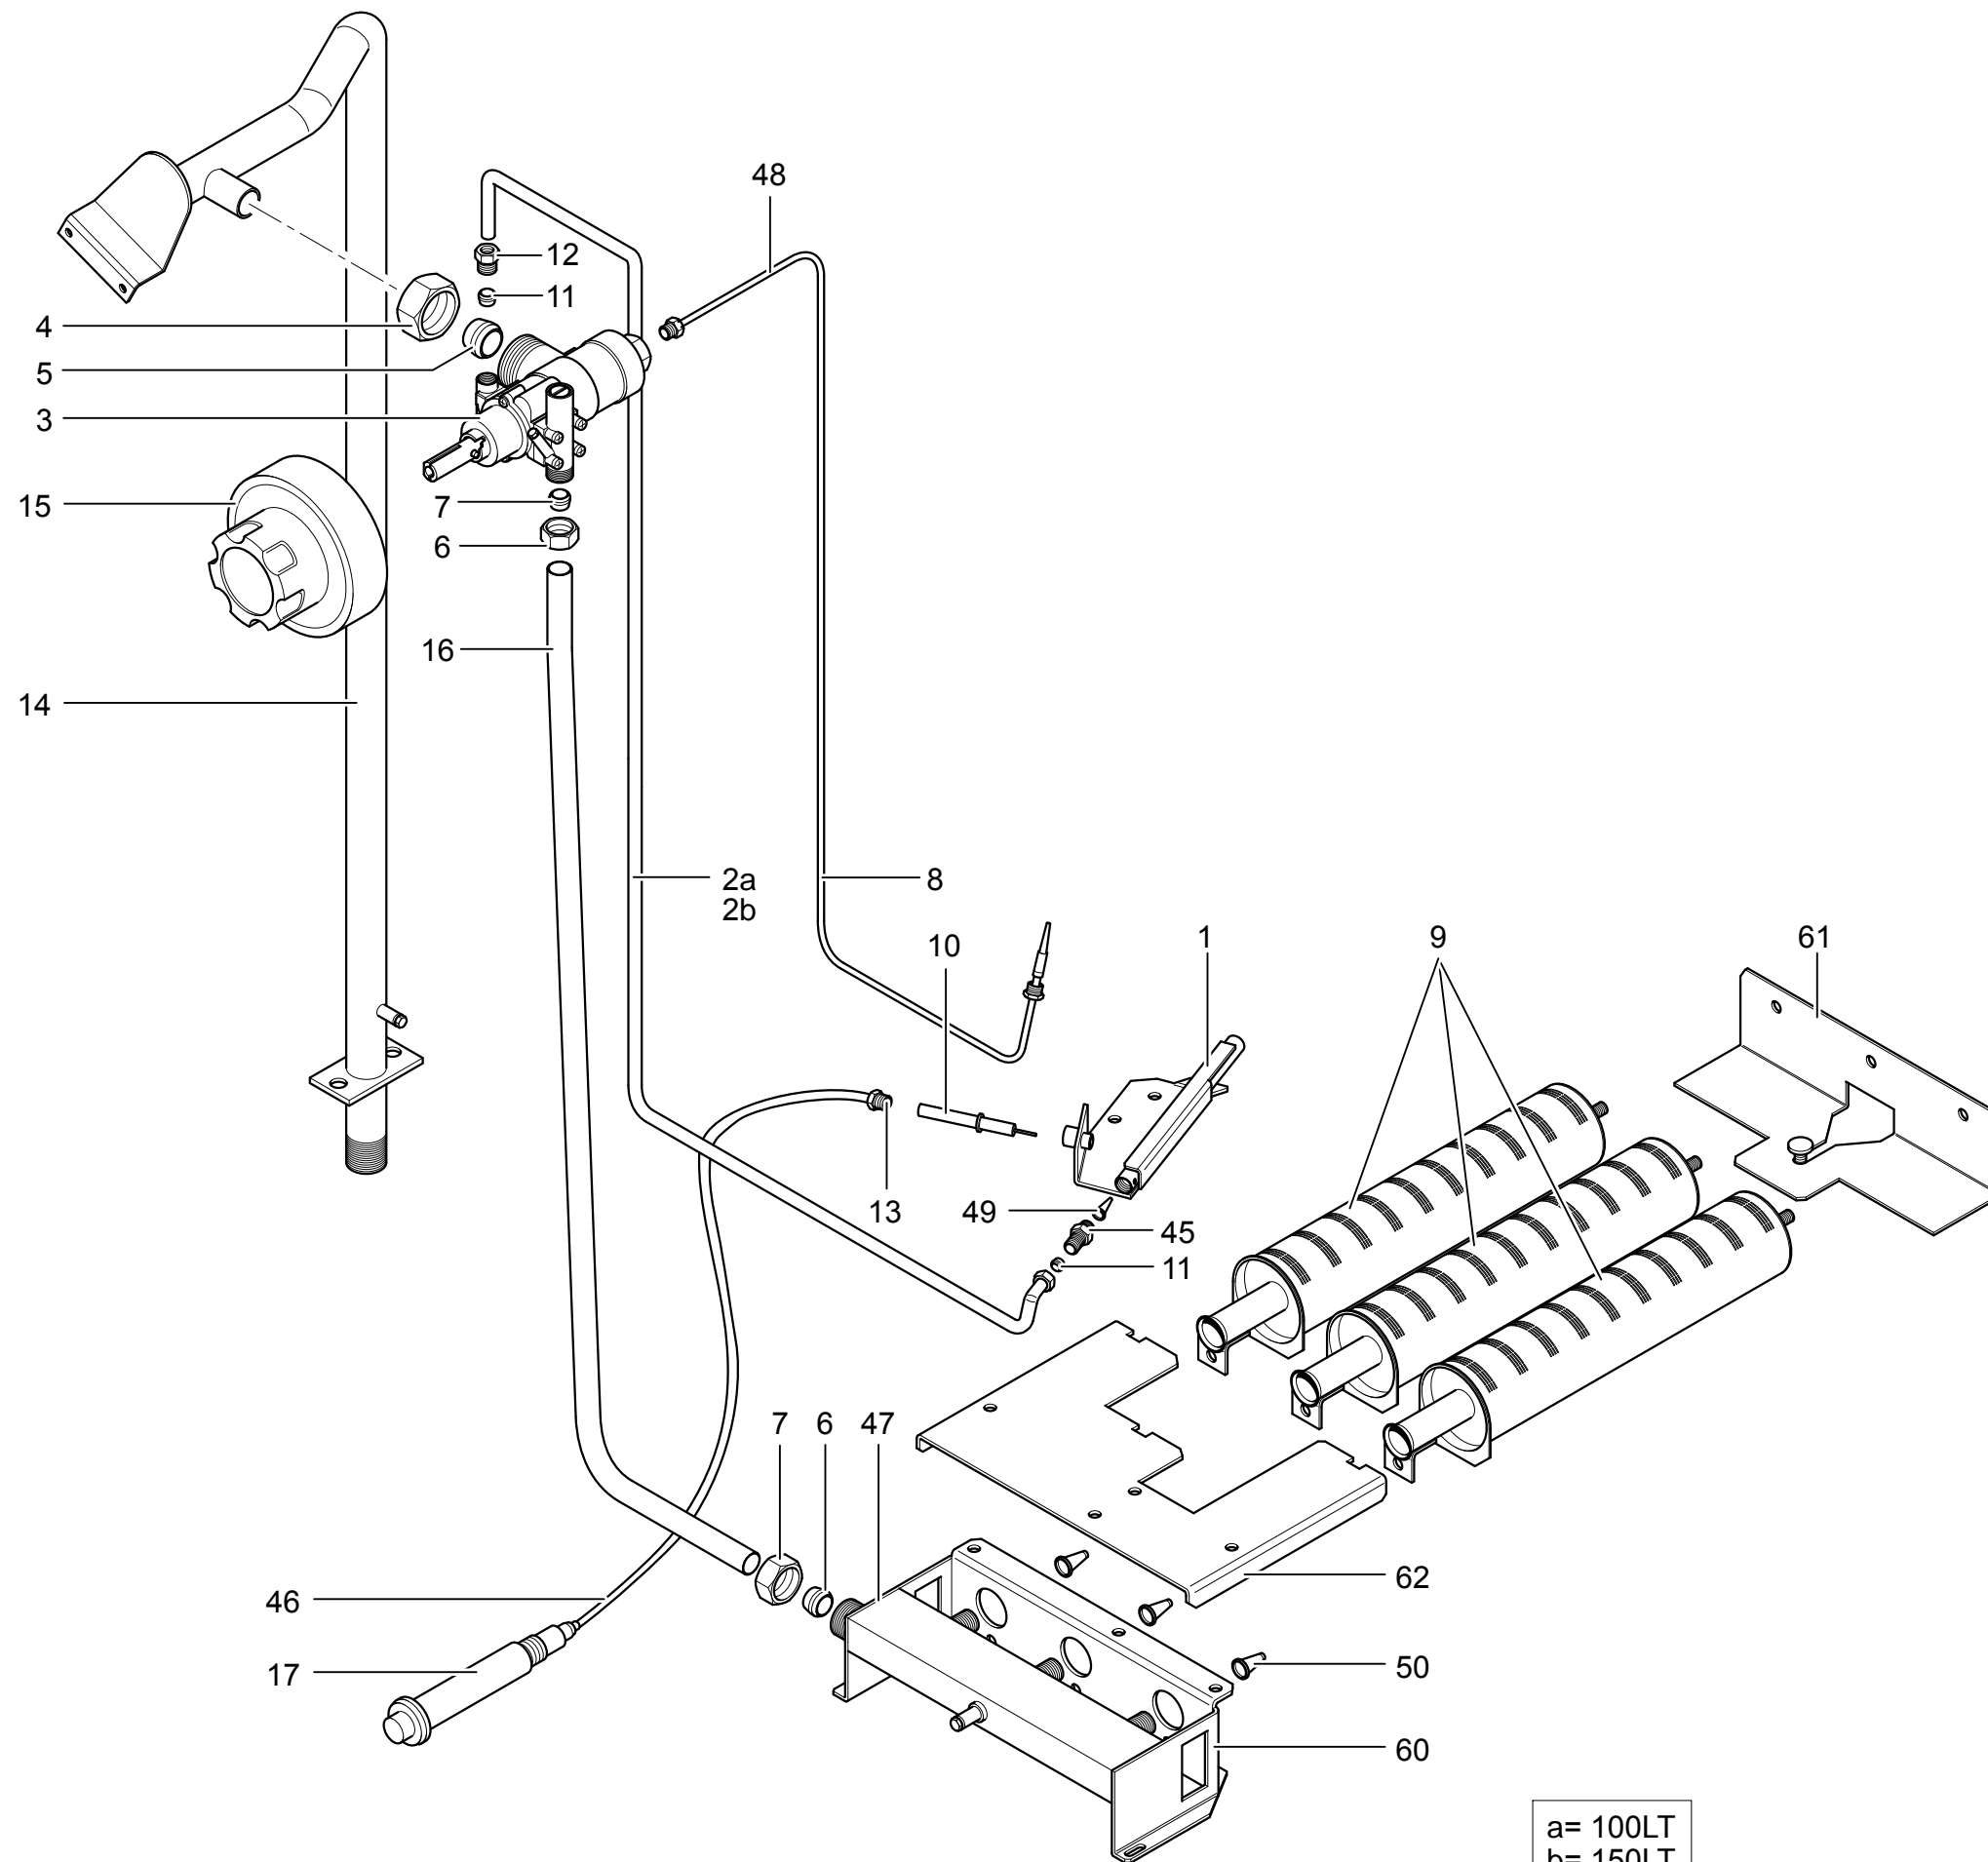

**HOBART**

**BMG10KD**  
**BMG15KD**  
Gas Kettle

**Spare Parts**

**HOBART**

a= 100LT  
b= 150LT

BMG10KD  
BMG15KD

TAV. 951

a= 100LT  
b= 150LT

BMG10KD  
BMG15KD

Key N°	Part N°		Description
1	GACP800065		PILOT
2a	PACP800203		PILOT PIPE
2b	PACP800212		PILOT PIPE
3	RTCP800019	(R)	GAS TAP
4	RTCP800021		NUT FOR TAP D.20
5	RTCP800020		DOUBLE CONE D.20
6	RTCP800022		NUT FOR TAP D.16
7	RTCP800023		DOUBLE CONE D.16
8	RTCU700374	(R)	THERMOCOUPLE 60CM
9	RTCU800335		CENTRAL BURNER
10	RTCU900010	(R)	ROUND SPARK
11	RTCU900018		DOUBLE CONE D.6
12	RTCU900019		NUT D.6
13	RTCU900215		FITTING FOR PILOT SPARK PLUG
14	162902		RAMP
15	162481+163082	(R)	TAP KNOB+RING
16	164808		BURNER FEEDING PIPE
17	RTCU700020	(R)	PIEZO IGNITION + NUT
18	RTBF900013		DOOR HINGE
19	RTCU900013	(R)	NUT D.10
20	RTCU900012	(R)	DOUBLE CONE D.10
21	RTCP700003		ROBINET DE L'EAU
22	RTCP800024		WATER DISTRIBUTOR
23	RTCP800026		HINGE SPRING COVER
24	RTCU900103	(R)	NIPLES 3/8"
25	160925	(R)	COVER
26a	162899		LOWER PLANE G100
26b	162886		LOWER PLANE G150
27	160932		COplete HINGE
28	RTCP900004		WATER DISCHARGE TAP
29	RTCP900018		BOSS
30	160940		WATER FEEDING PIPE
31	160028		BRACKET TO FIX THE CONTROL PANEL
32	160270		COVER
33	163221		WORK PLANE GRATE
34a	162867		COUNTER DOOR
34b	162885		COUNTER DOOR
35a	162868		DOOR
35b	162884		DOOR
36	162676		RIGHT SIDE
37	162677		LEFT SIDE
38	163177		CONTROL PANEL