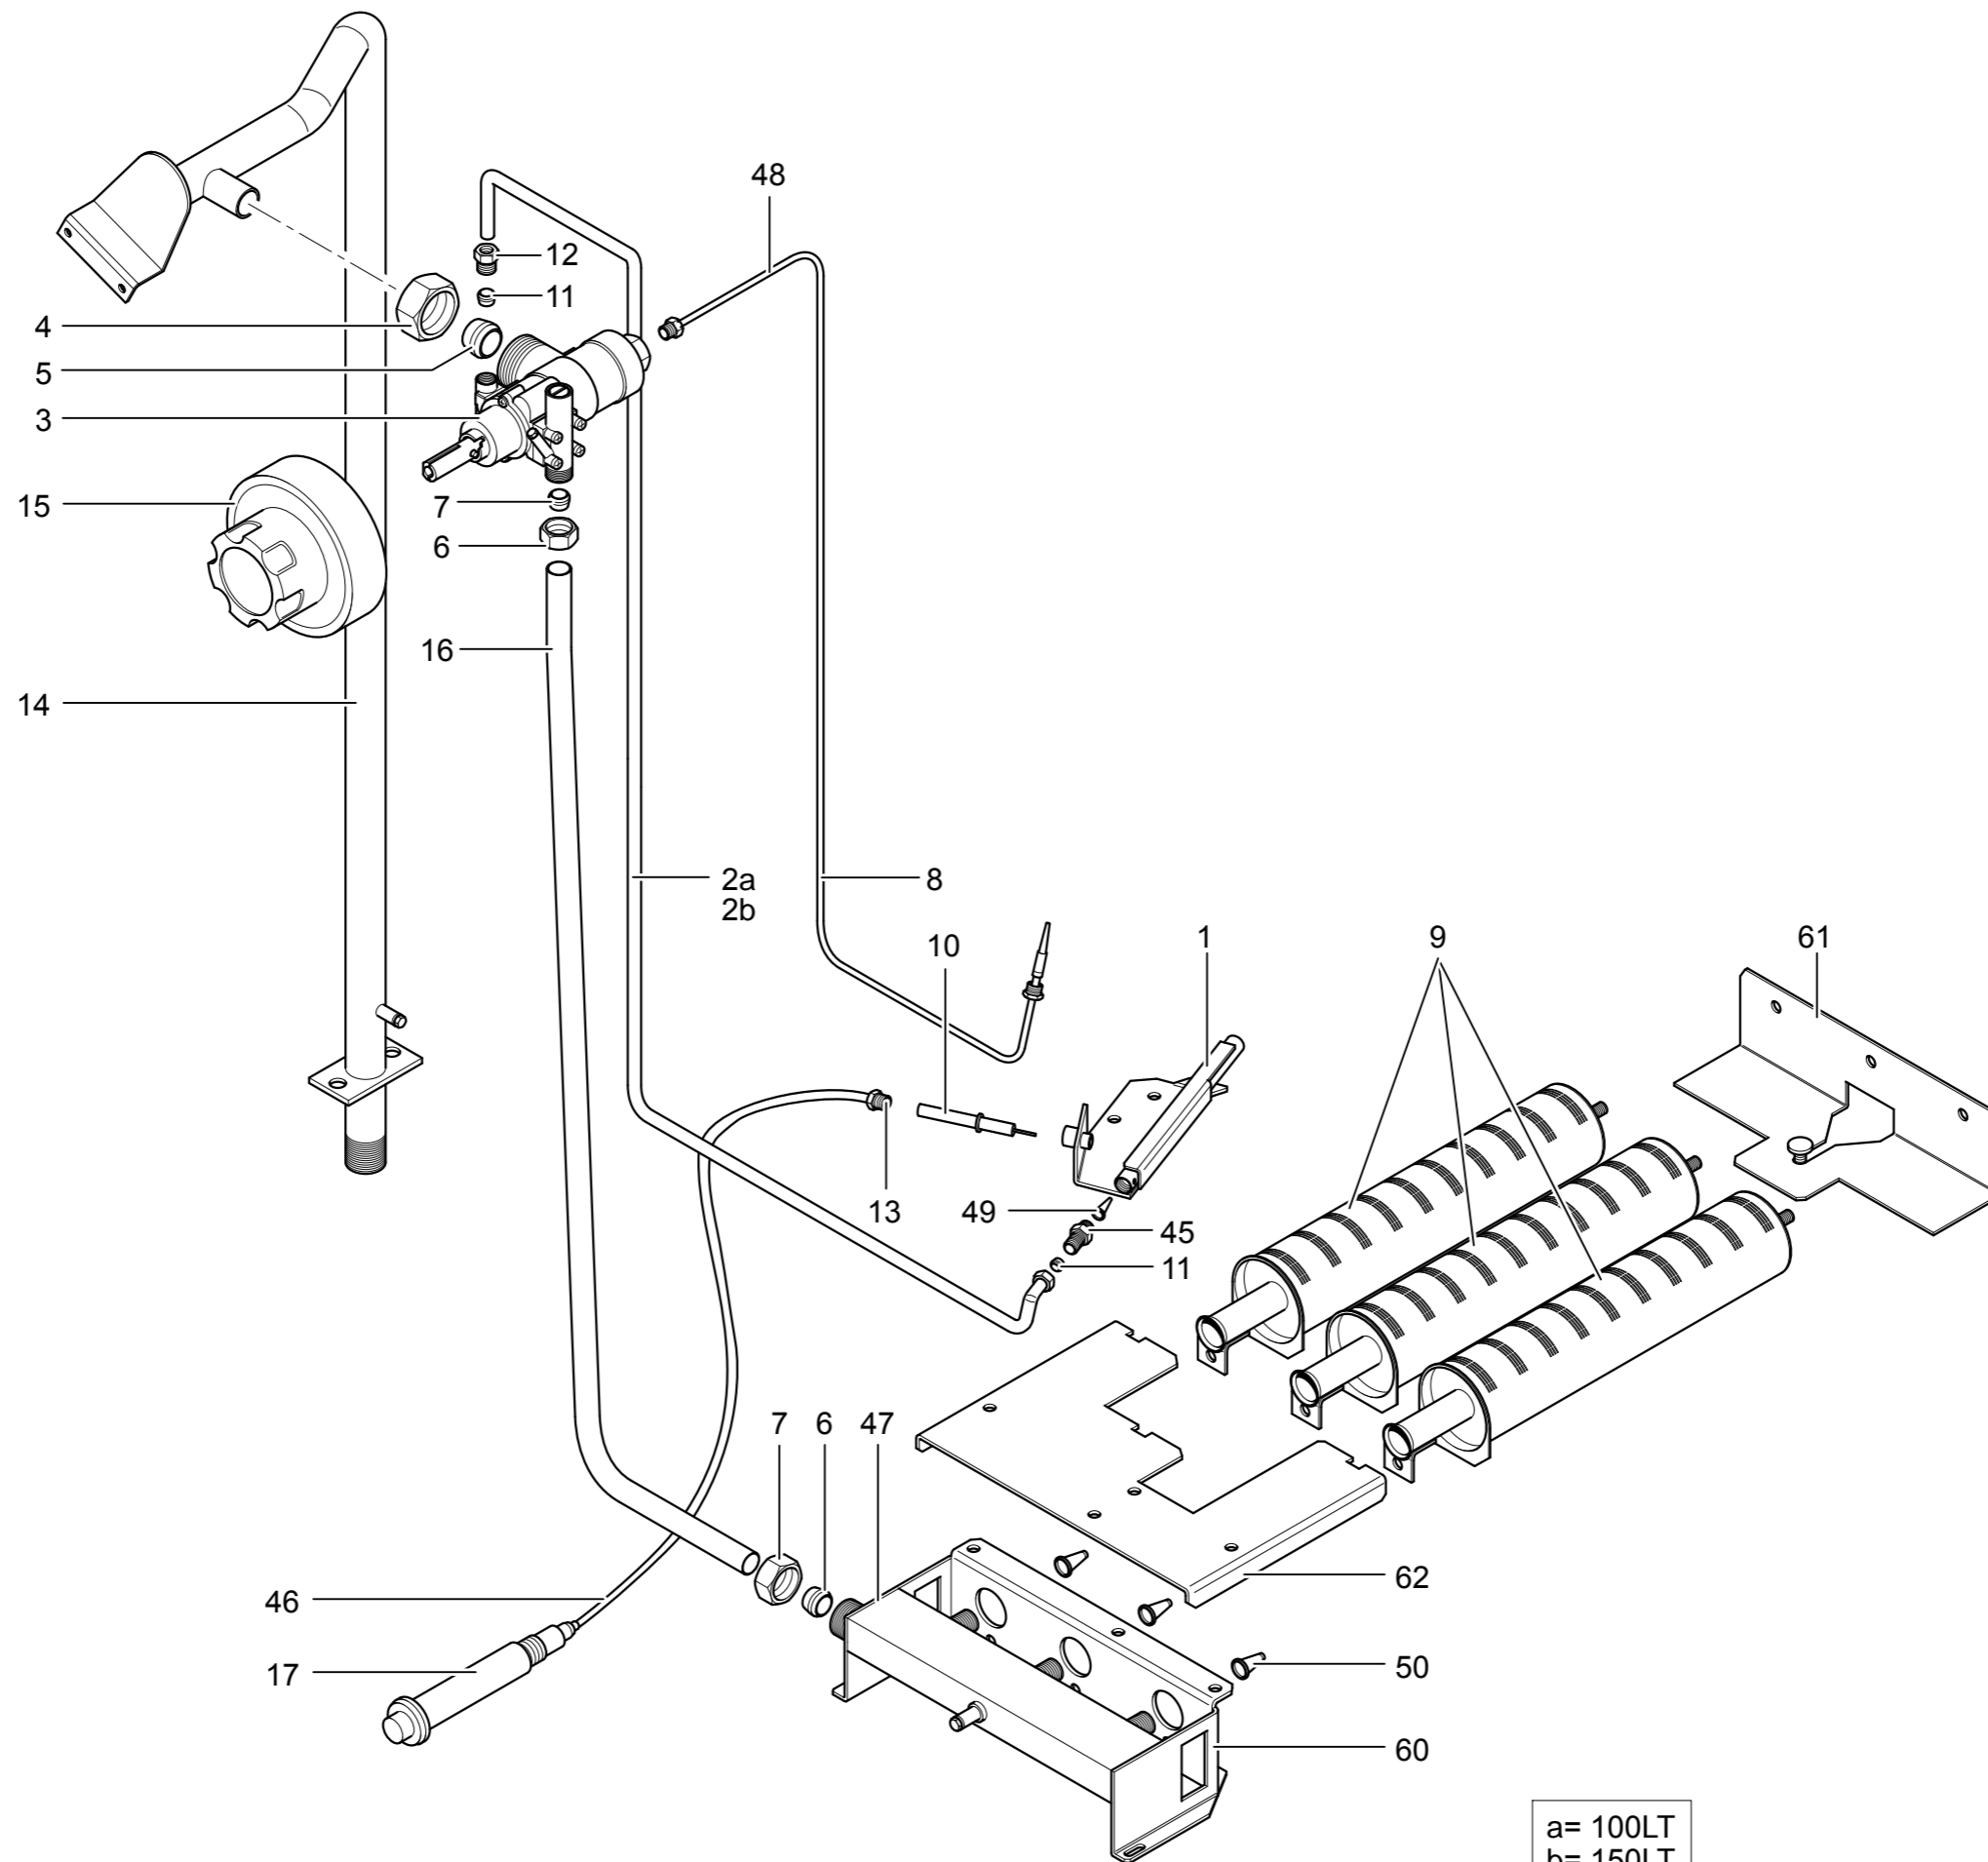

BMG10KD
BMG15KD
Gas Kettle

Spare Parts

"A"

a= 100LT
b= 150LT

BMG10KD
BMG15KD

TAV. 951

HOBART

a= 100LT
b= 150LT

BMG10KD
BMG15KD

Key N°	Part N°		Description
1	GACP800065		PILOT
2a	PACP800203		PILOT PIPE
2b	PACP800212		PILOT PIPE
3	RTCP800019	(R)	GAS TAP
4	RTCP800021		NUT FOR TAP D.20
5	RTCP800020		DOUBLE CONE D.20
6	RTCP800022		NUT FOR TAP D.16
7	RTCP800023		DOUBLE CONE D.16
8	RTCU700374	(R)	THERMOCOUPLE 60CM
9	RTCU800335		CENTRAL BURNER
10	RTCU900010	(R)	ROUND SPARK
11	RTCU900018		DOUBLE CONE D.6
12	RTCU900019		NUT D.6
13	RTCU900215		FITTING FOR PILOT SPARK PLUG
14	162902		RAMP
15	162481+163082	(R)	TAP KNOB+RING
16	164808		BURNER FEEDING PIPE
17	RTCU700020	(R)	PIEZO IGNITION + NUT
18	RTBF900013		DOOR HINGE
19	RTCU900013	(R)	NUT D.10
20	RTCU900012	(R)	DOUBLE CONE D.10
21	RTCP700003		ROBINET DE L'EAU
22	RTCP800024		WATER DISTRIBUTOR
23	RTCP800026		HINGE SPRING COVER
24	RTCU900103	(R)	NIPLES 3/8"
25	160925	(R)	COVER
26a	162899		LOWER PLANE G100
26b	162886		LOWER PLANE G150
27	160932		COplete HINGE
28	RTCP900004		WATER DISCHARGE TAP
29	RTCP900018		BOSS
30	160940		WATER FEEDING PIPE
31	160028		BRACKET TO FIX THE CONTROL PANEL
32	160270		COVER
33	163221		WORK PLANE GRATE
34a	162867		COUNTER DOOR
34b	162885		COUNTER DOOR
35a	162868		DOOR
35b	162884		DOOR
36	162676		RIGHT SIDE
37	162677		LEFT SIDE
38	163177		CONTROL PANEL