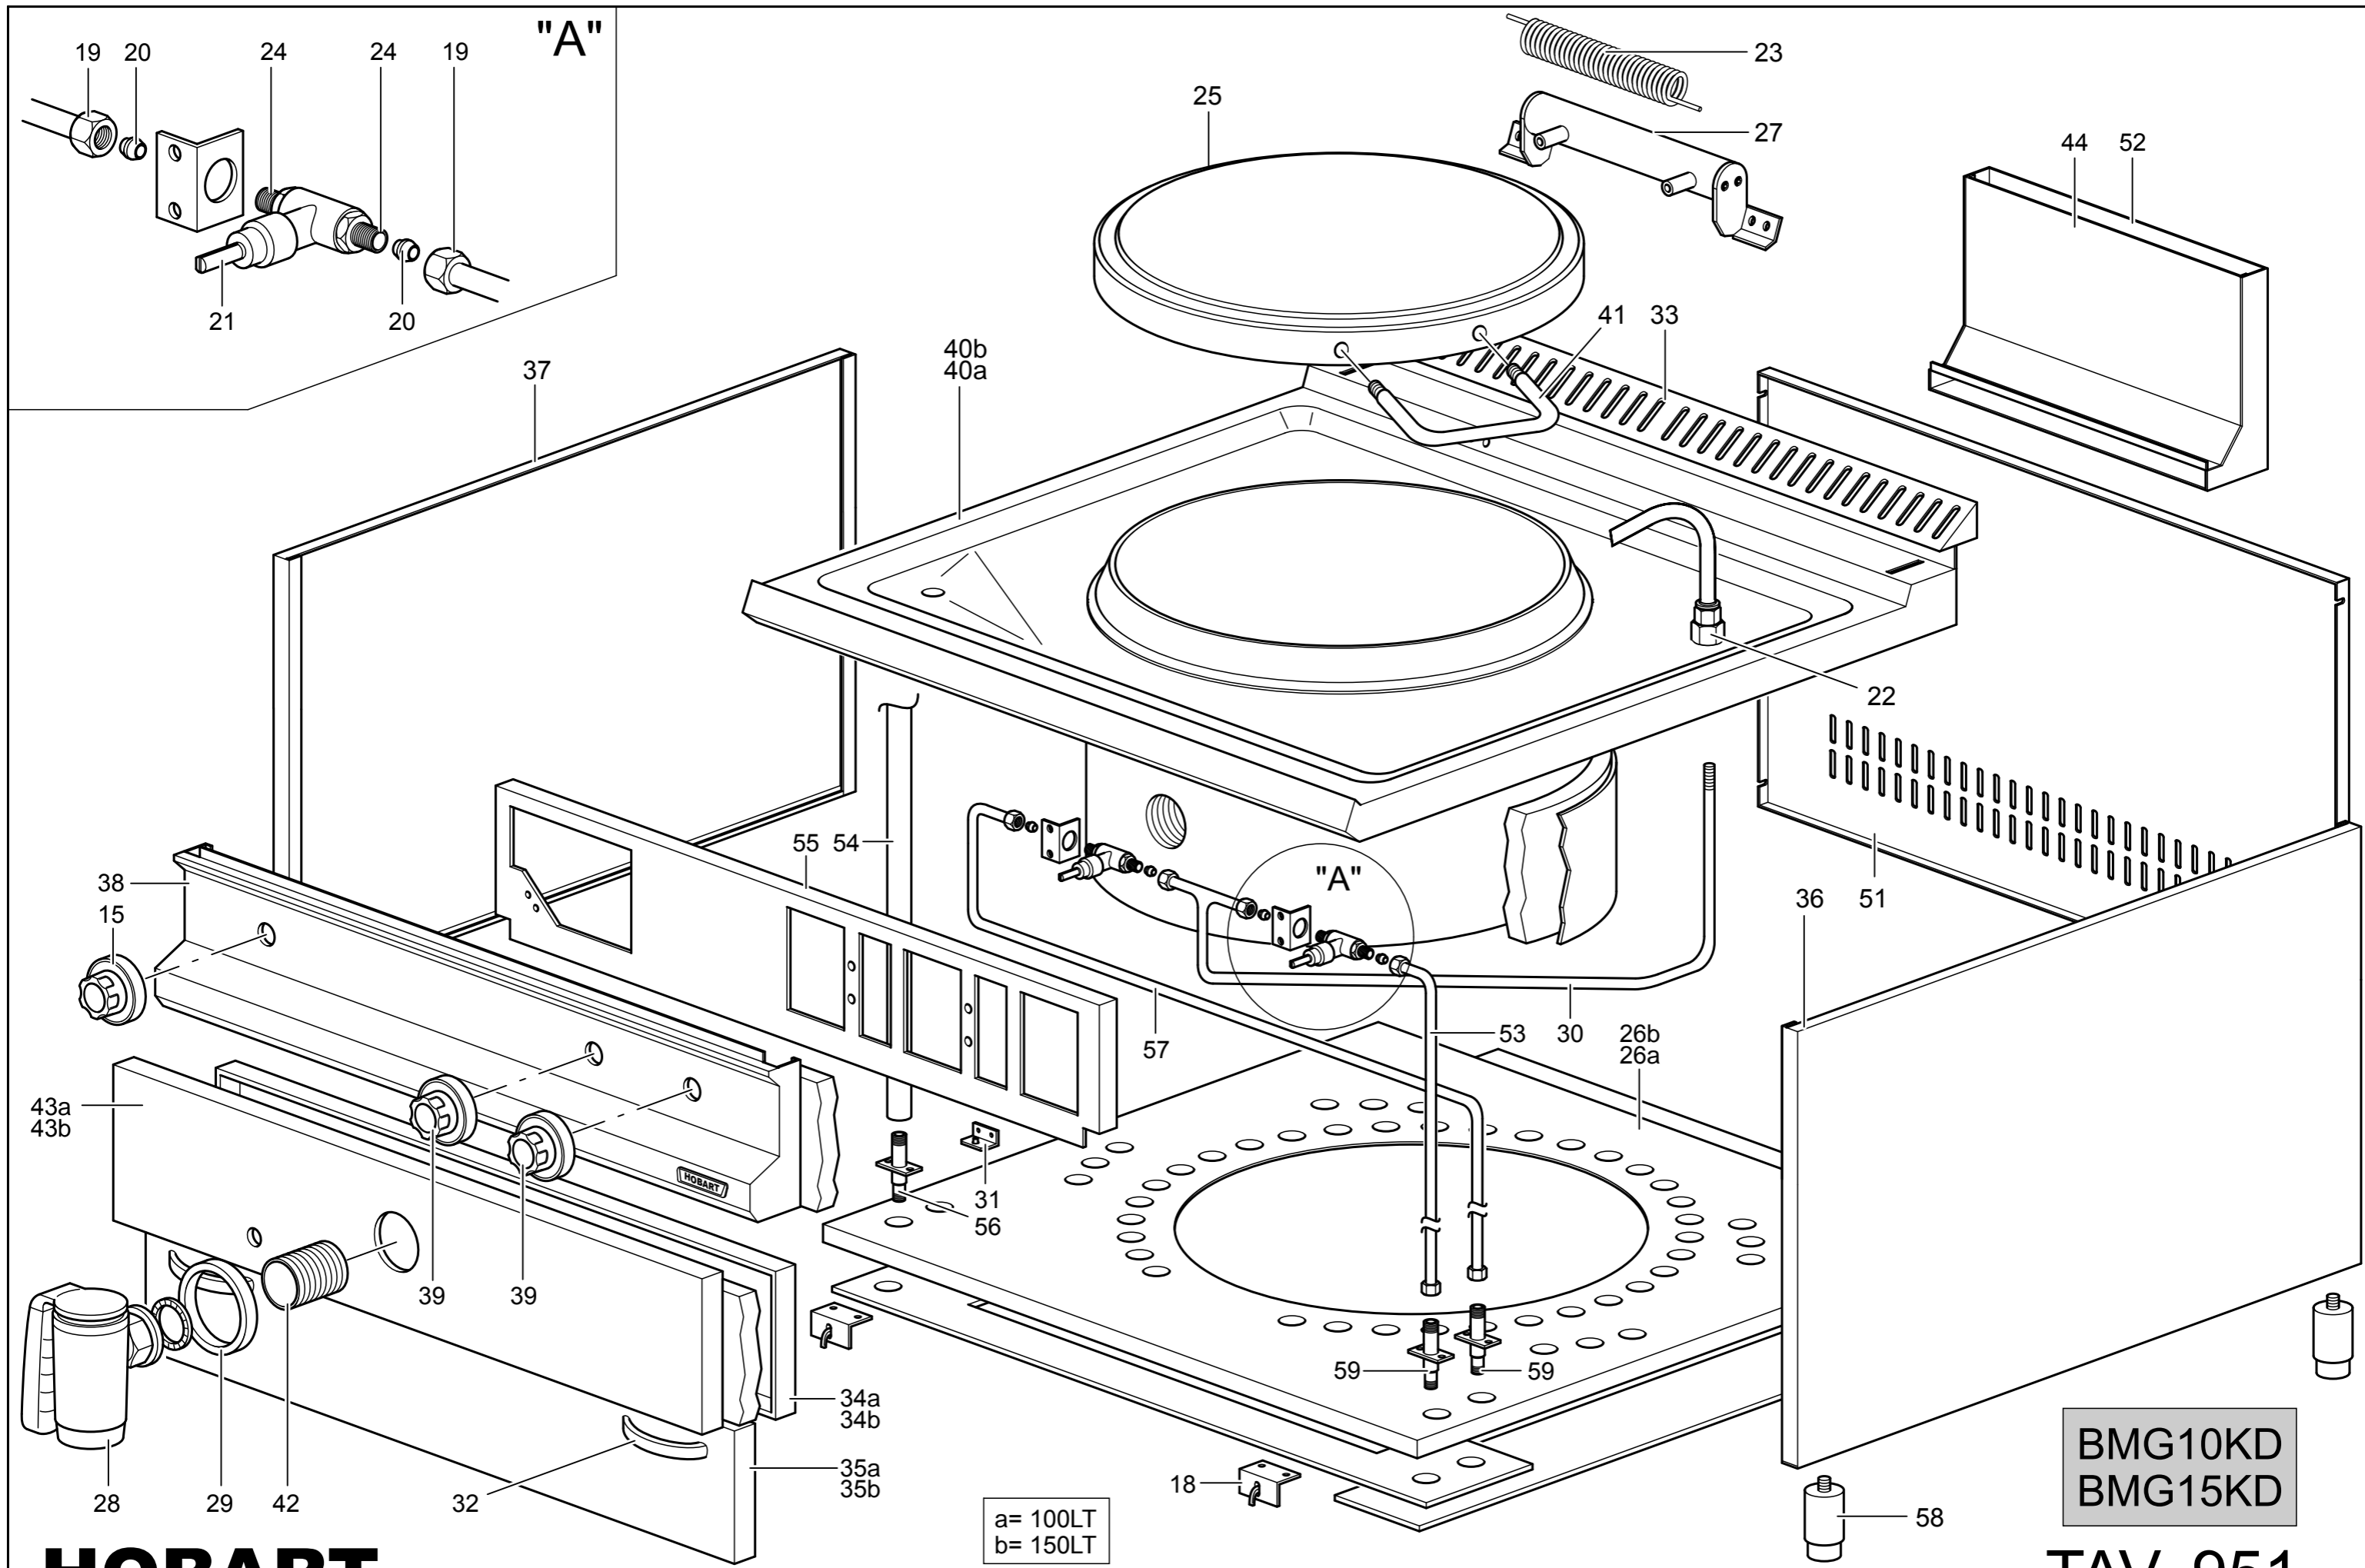

BMG10KD
BMG15KD
Gas Kettle

Spare Parts

"A"

a= 100LT
b= 150LT

BMG10KD
BMG15KD

TAV. 951

HOBART

a= 100LT
b= 150LT

BMG10KD
BMG15KD

Key N°	Part N°		Description
1	GACP800065		PILOT
2a	PACP800203		PILOT PIPE
2b	PACP800212		PILOT PIPE
3	RTCP800019	(R)	GAS TAP
4	RTCP800021		NUT FOR TAP D.20
5	RTCP800020		DOUBLE CONE D.20
6	RTCP800022		NUT FOR TAP D.16
7	RTCP800023		DOUBLE CONE D.16
8	RTCU700374	(R)	THERMOCOUPLE 60CM
9	RTCU800335		CENTRAL BURNER
10	RTCU900010	(R)	ROUND SPARK
11	RTCU900018		DOUBLE CONE D.6
12	RTCU900019		NUT D.6
13	RTCU900215		FITTING FOR PILOT SPARK PLUG
14	162902		RAMP
15	162481+163082	(R)	TAP KNOB+RING
16	164808		BURNER FEEDING PIPE
17	RTCU700020	(R)	PIEZO IGNITION + NUT
18	RTBF900013		DOOR HINGE
19	RTCU900013	(R)	NUT D.10
20	RTCU900012	(R)	DOUBLE CONE D.10
21	RTCP700003		ROBINET DE L'EAU
22	RTCP800024		WATER DISTRIBUTOR
23	RTCP800026		HINGE SPRING COVER
24	RTCU900103	(R)	NIPLES 3/8"
25	160925	(R)	COVER
26a	162899		LOWER PLANE G100
26b	162886		LOWER PLANE G150
27	160932		COplete HINGE
28	RTCP900004		WATER DISCHARGE TAP
29	RTCP900018		BOSS
30	160940		WATER FEEDING PIPE
31	160028		BRACKET TO FIX THE CONTROL PANEL
32	160270		COVER
33	163221		WORK PLANE GRATE
34a	162867		COUNTER DOOR
34b	162885		COUNTER DOOR
35a	162868		DOOR
35b	162884		DOOR
36	162676		RIGHT SIDE
37	162677		LEFT SIDE
38	163177		CONTROL PANEL